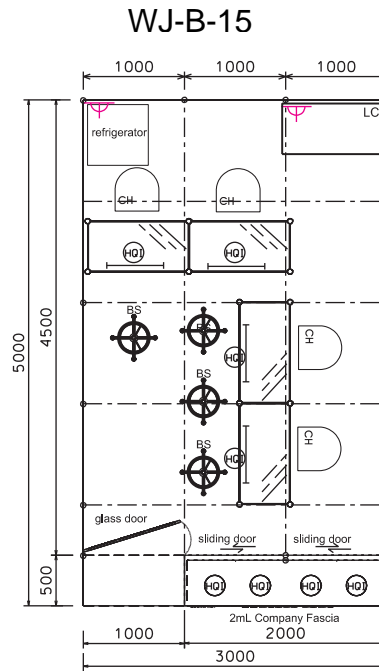

# Premium Booth 特級攤位

### Option B

Booth Specification 攤位規格		9 sqm. QTY.
	Front tall showcase with 4 (70w) HQL white downlight (2mW x 0.5mD x 2.5mH) 前門高身陳列柜連4盞70瓦特HQL白光燈	1
	Table showcase counter with build-in fluorescent tube (1mL x 0.5mD x 1mH) 前門陳列柜連1支50瓦特石英吊燈及1盞50瓦特石英燈	1
	Lockable cabinet 有鎖地櫃 (1mL x 0.5mD x 0.75mH)	2
	Bar stool 吧凳	3
	Black leather chair 黑皮椅	4
	Glass swing door 玻璃門	1
	Ceiling grid (1m x 1m) 天花網絡	3
	Refrigerator 雪櫃	4
	70w HQL white light (fixed in the centre of ceiling grid) 70瓦特HQL白光燈 (放於天花網絡中央位置)	1
	500w Square pin power socket 500瓦特方腳插座	6
	(24hrs) 500w Square pin power socket for refrigerator 500瓦特方腳插座 (雪櫃用)	2