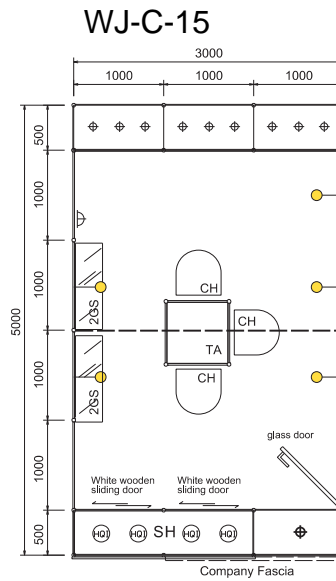

# Premium Booth 特級攤位

## WJ-C-15

15 sq.m  
 3mW x 5mD x 3.5mH  
 Upgrade Fee 升級費：  
 HK\$ 10,700 (US\$ 1,410)

## Option C

Booth Specification 攤位規格		9 sqm. QTY.
	Tall showcase with 3 (50w) halogen downlight & 2 layer glass shelves & glass door. cabinet underneath (1mW x 2.5mH x 0.5mD) 高身陳列飾柜連3盞50瓦特石英燈，連2層玻璃層板，玻璃趟門及地柜	3
	Front tall showcase with 4 (70w) HQI white downlight (2mW x 0.5mD x 0.8mH) 前門高身陳列飾柜連4盞70瓦特HQI白光燈	1
	Glass shelf (flat) (1mL x 0.3mD) 玻璃層板	4
	Glass swing door (1mL x 2mH) 玻璃門	1
	Square meeting table 正方枱 (0.7mW x 0.7m x 0.75mH)	1
	Black leather chair 黑皮椅	3
	Longarmed spotlight w/ 23W energy saving lamp (yellow) 長臂射燈(23瓦特慳電燈膽)(黃光)	5
	50W Halogen downlight 50瓦特石英燈 (招牌底)	1
	500W square pin power socket 500瓦特方腳插座	1