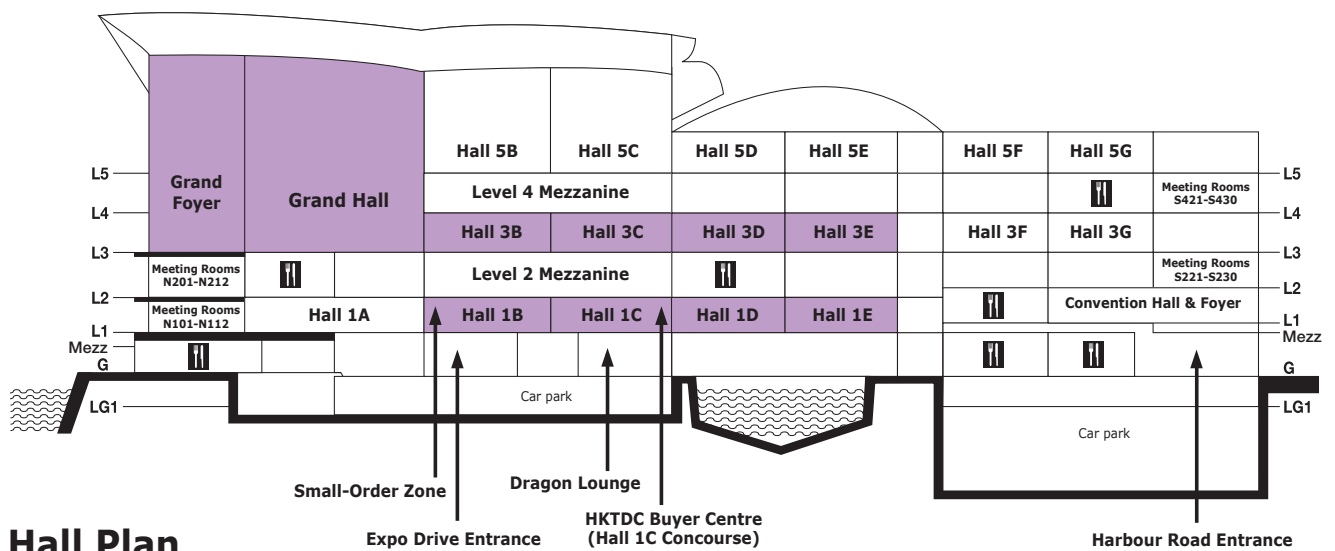

Guide to Zones and Group Pavilions

Zones	Hall Location/Site
Pageant of Eternity (Premium zone for Complete Watches)	Halls 1B-E
Brand Name Gallery (Premium zone for Branded Watches & Clocks)	Grand Hall & Grand Foyer
Complete Watches	Halls 3B-E
Clocks	Halls 3B-E
Parts & Components	Halls 3B-E
Machinery & Equipment	Halls 3B-E
Packaging	Halls 3B-E
Small-Order Zone	Hall 1B Concourse
Trade Services	Halls 3B-E

Group Pavilions	Hall Location/Site
Chinese mainland	Halls 3D-E
Taiwan	Halls 3D-E

Booth Legend

展位位置圖例

Hall Location/Site 展覽廳位置/場地	Level 樓層
1B-1E Halls 展覽廳 1B-1E	L1 一樓
3B-3E Halls 展覽廳 3B-3E	L3 三樓
GH Grand Hall & Grand Foyer 大會堂及大會堂前廳	L3 三樓
BC HKTDC Buyer Centre 香港貿發局買家服務中心	Hall 1C Concourse 展覽廳1C大堂