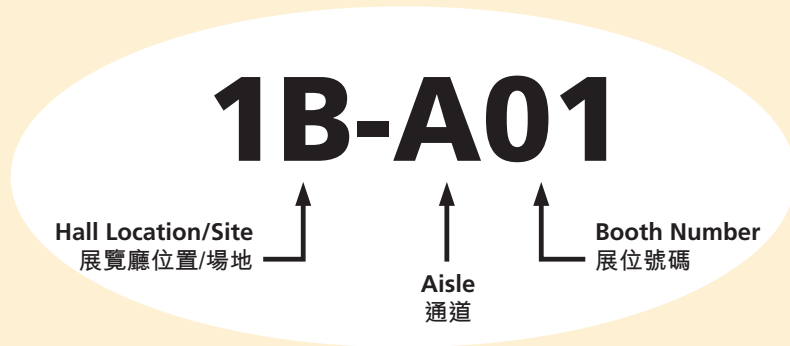

Guide to Zones and Group Pavilions

Zones	Hall Location/Site
Pageant of Eternity (Premium zone for Complete Watches)	Halls 1B-E
Brand Name Gallery (Premium zone for Branded Watches & Clocks)	Grand Hall & Grand Foyer
Complete Watches	Halls 3B-E
Clocks	Halls 3B-E
Parts & Components	Halls 3B-E
Machinery & Equipment	Halls 3B-E
Packaging	Halls 3B-E
Small-Order Zone	Hall 1B Concourse
Trade Services	Halls 3B-E

Group Pavilions	Hall Location/Site
Chinese mainland	Halls 3D-E
Taiwan	Halls 3D-E

Booth Legend

展位位置圖例

Hall Location/Site 展覽廳位置/場地	Level 樓層
1B-1E Halls 展覽廳 1B-1E	L1 一樓
3B-3E Halls 展覽廳 3B-3E	L3 三樓
GH Grand Hall & Grand Foyer 大會堂及大會堂前廳	L3 三樓
BC HKTDC Buyer Centre 香港貿發局買家服務中心	Hall 1C Concourse 展覽廳1C大堂