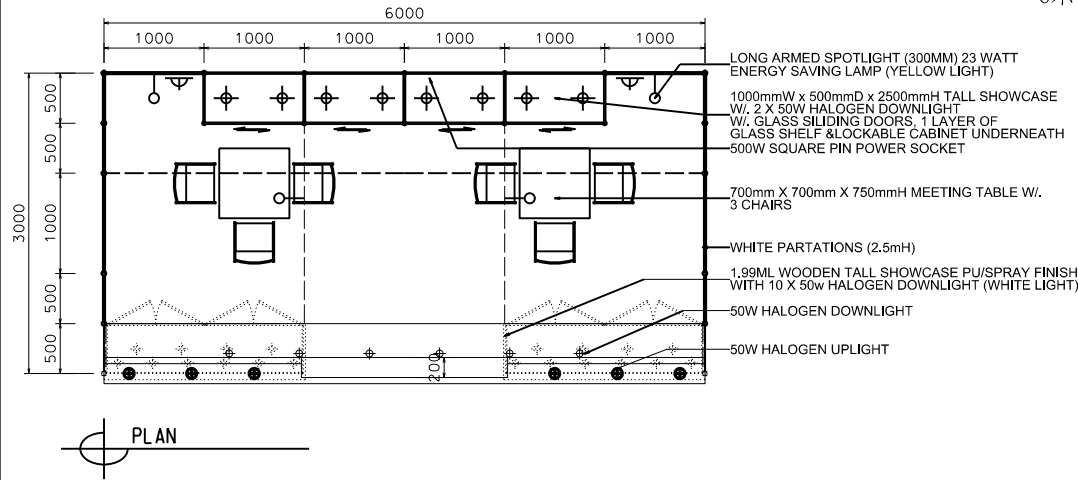

Hong Kong Watch & Clock Fair

香港鐘表展

6M x 3M Deluxe Booth-Timepiece Extravaganza

6米 x 3米 國際名表薈萃高級攤位

BOOTH SPECIFICATIONS		QTY.
	1990mmW x 500mmD x 740mmH (INTERNAL SIZE 1950W X 468D X 740H) FRONT TALL SHOWCASE W/ 10 X 50W EYEBALL HALOGEN DOWNLIGHT & 2 X WHITE SWING DOORS & LOCKABLE CABINET UNDERNEATH 1900mm(闊) x 500mm(深) x 740mm(高) (內部的尺寸: 1950mm(闊) x 468mm(深) x 740mm(高)) 門前高身櫃櫃連10 X 50w 平嵌石英燈及2 x 白色木櫃門, 連有線地盤	2
	1000mmW x 500mmD x 2500mmH TALL SHOWCASE W/ 2 X 50W HALOGEN DOWNLIGHT W/ GLASS SLIDING DOOR & 1 LAYER OF GLASS SHELF, CABINET UNDERNEATH 1000mm(闊) x 500mm(深) x 2500mm(高) 高身櫃櫃連2 x 50W 石英燈連1層玻璃層板及玻璃趟門, 連有線地盤	4
	LONG ARMED SPOTLIGHT (300MM) 23 WATT ENERGY SAVING LAMP (YELLOW LIGHT)	4
	50W HALOGEN UPLIGHT (FOR FASCIA)	6
	50W HALOGEN DOWNLIGHT (FOR ENTRANCE)	6
	500w SQUARE PIN POWER SOCKET (FOR ONE APPLIANCE USE ONLY, NOT PERMITTED FOR LIGHTING CONNECTION) (只供一用電器用, 500w 高壓電器除外(200V 以下) 不可用於照明電路)	2
	700mmW x 700mmD x 750mmH MEETING TABLE (正方形 0.7米邊長, 750mm高)	2
	BLACK LEATHER CHAIR (黑色皮椅)	6
	CEILING BEAM (天花橫樑)	11M
	STICKER CUT OUT COMPANY NAME & LOGO (公司名稱及商標)	1
	RUBBISH BIN (廢紙箱)	2
	CARPET (地毯)	18sqm