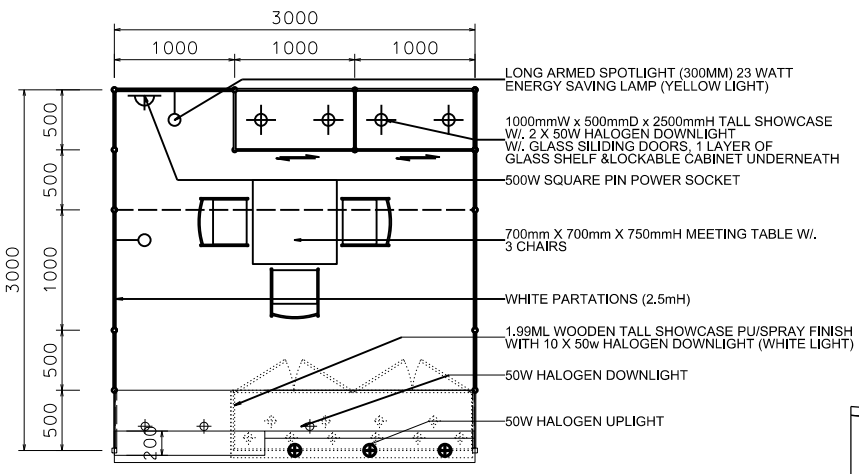

Hong Kong Watch & Clock Fair

香港鐘表展

3M x 3M Deluxe Booth-Timepiece Extravaganza

3米 x 3米 國際名表薈萃高級攤位

PLAN

BROWN COLOR STICKER FIN.

PERSPECTIVE

BOOTH SPECIFICATIONS		QTY.
	1990mmW x 500mmD x 740mmH (INTERNAL SIZE 1950W X 468D X 740H) FRONT TALL SHOWCASE W/ 10 X 50W EYEBALL HALOGEN DOWNLIGHT & 2 X WHITE SWING DOORS & LOCKABLE CABINET UNDERNEATH 1990mm(闊) x 500mm(深) x 740mm(高) (內部的尺寸:1950mm(闊) x 468mm(深) x 740mm(高)) 門前高身櫃連10 X 50w 牛眼石英燈及2 x 白色木掩門, 連有鎖地櫃	1
	1000mmW x 500mmD x 2500mmH TALL SHOWCASE W/ 2 X 50W HALOGEN DOWNLIGHT W/ GLASS SLIDING DOOR & 1 LAYER OF GLASS SHELF, CABINET UNDERNEATH 1000mm(闊) x 500mm(深) x 2500mm(高) 高身櫃連2 x 50w 石英燈連1層玻璃層板及玻璃趟門, 連有鎖地櫃	2
	LONG ARMED SPOTLIGHT (300MM) 23 WATT ENERGY SAVING LAMP (YELLOW LIGHT) 23瓦特燈泡射燈(的長300mm)(黃光)	2
	50W HALOGEN UPLIGHT (FOR FASCIA) 50瓦特石英燈 (射招牌用)	3
	50W HALOGEN DOWNLIGHT (FOR ENTRANCE) 50瓦特石英燈 (門上用)	3
	500w SQUARE PIN POWER SOCKET (FOR ONE APPLIANCE USE ONLY, NOT PERMITTED FOR LIGHTING CONNECTION) 只供一件電器用之500瓦特電器方插插頭(220伏特)(不可用於照明燈線)	1
	700mmW x 700mmD x 750mmH MEETING TABLE 正方檯 (0.7米長X0.7米闊X0.75米高)	1
	BLACK LEATHER CHAIR 黑色皮椅	3
	CEILING BEAM 天花橫樑	3M
	STICKER CUT OUT COMPANY NAME & LOGO 公司名稱及商標	1
	RUBBISH BIN 廢紙箱	1
	CARPET 地毯	9sqm