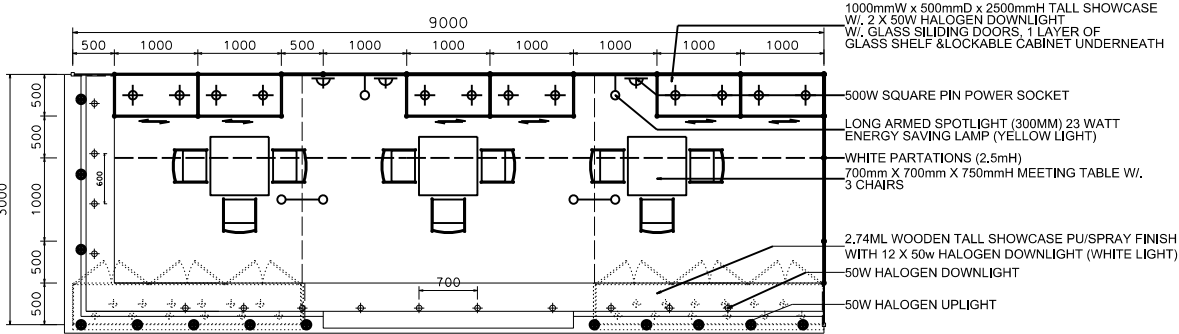

9M x 3M Deluxe Booth-Timepiece Extravaganza (Left Corner)

9米 x 3米 國際名表薈萃高級攤位 (左邊角位)

PLAN