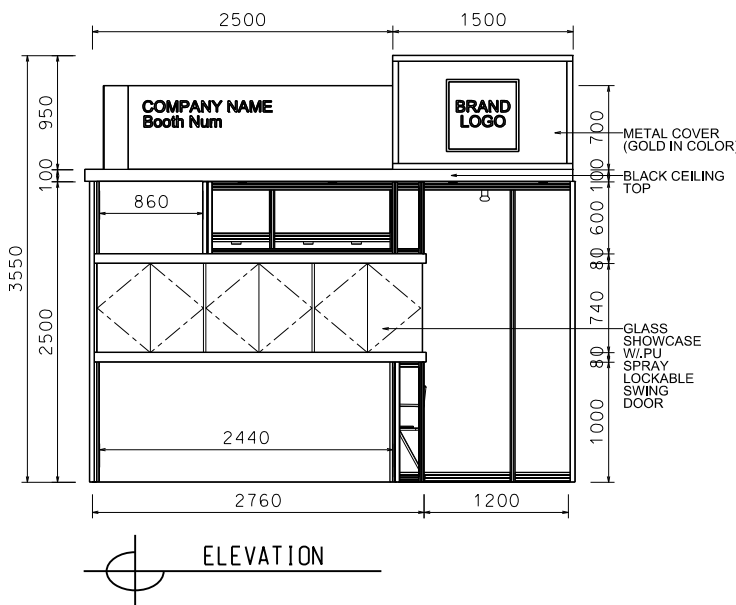

Hong Kong Watch & Clock Fair

香港鐘表展

4M x 3M Deluxe Booth (Left Corner) - Timepiece Extravaganza

4米 x 3米 國際名表薈萃高級攤位 (左邊角位)

BOOTH SPECIFICATIONS		QTY.
	2740mmW x 500mmD x 740mmH (INTERNAL SIZE 2700W x 468D x 740H) FRONT TALL SHOWCASE W/ 12 X 50W EYEBALL HALOGEN DOWNLIGHT & 3 X WHITE SWING DOORS & LOCKABLE CABINET UNDERNEATH 2740mm(闊) x 500mm(深) x 740mm(高) (內部的尺寸: 2720mm(闊) x 468mm(深) x 740mm(高)) 門前高身櫥櫃連12 X 50w 牛眼石夾燈及3 x 白色木拖門, 連有鎖地櫃	1
	1000mmW x 500mmD x 2500mmH TALL SHOWCASE W/ 2 X 50W HALOGEN DOWNLIGHT, W/ GLASS SLIDING DOOR & 1 LAYER OF GLASS SHELF, CABINET UNDERNEATH 1000mm(闊) x 500mm(深) x 2500mm(高) 高身櫥櫃連2 x 50w 石夾燈連1層玻璃層板及玻璃拖門, 連有鎖地櫃	2
	LONG ARMED SPOTLIGHT (300MM) 23 WATT ENERGY SAVING LAMP (YELLOW LIGHT) 23瓦特窄電燈燈長臂射燈(約長300mm)(黃光)	2
	50W HALOGEN UPLIGHT (FOR FASCIA) 50瓦特石夾燈 (射燈牌用)	7
	50W HALOGEN DOWNLIGHT (FOR ENTRANCE) 50瓦特石夾燈 (門口用)	8
	500W SQUARE PIN POWER SOCKET (FOR ONE APPLIANCE USE ONLY, NOT PERMITTED FOR LIGHTING CONNECTION) 只供一件電器用之500瓦特電源方腳插座(220伏特) (不可用於照明裝置)	1
	700mmW x 700mmD x 750mmH MEETING TABLE 正方形 (0.7米長x0.7米闊x0.75米高)	1
	BLACK LEATHER CHAIR 黑色皮椅	3
	CEILING BEAM 天花橫樑	3.5M
	STICKER CUT OUT COMPANY NAME & LOGO 公司名稱及商標	1
	RUBBISH BIN 廢紙箱	1
	CARPET 地毯	12SQM