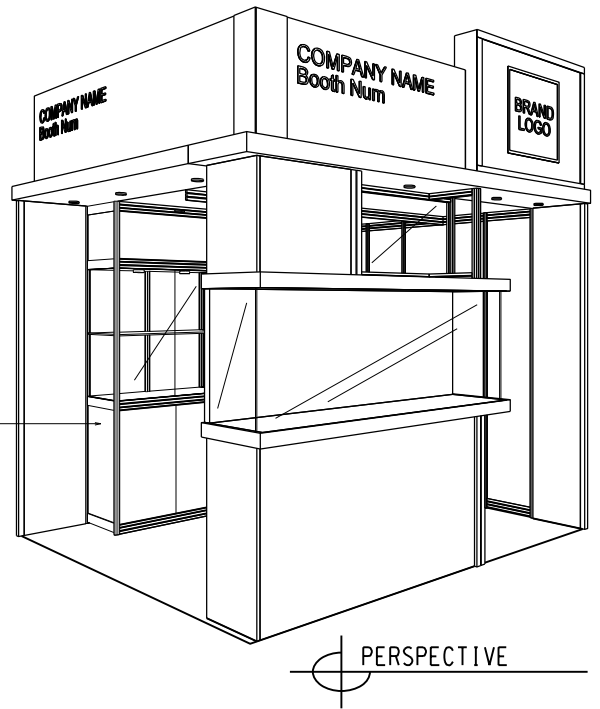

Hong Kong Watch & Clock Fair

香港鐘表展

3M x 3M Deluxe Booth (Left Corner) - Timepiece Extravaganza

3米 x 3米 國際名表薈萃高級攤位(左邊角位)

BOOTH SPECIFICATIONS		QTY.
	1990mmW x 500mmD x 740mmH (INTERNAL SIZE 1950W X 468D X 740H) FRONT TALL SHOWCASE W/ 10 X 50W EYEBALL HALOGEN DOWNLIGHT & 2 X WHITE SWING DOORS & LOCKABLE CABINET UNDERNEATH 1990mm(闊) x 500mm(深) x 740mm(高) (內部的尺寸:1950mm(闊) x 468mm(深) x 740mm(高)) 門前高身櫃櫃連10 X 50w 牛眼石英燈及2 x 白色木掩門, 連有鎖地櫃	1
	1000mmW x 500mmD x 2500mmH TALL SHOWCASE W/ 2 X 50W HALOGEN DOWNLIGHT W/ GLASS SLIDING DOOR & 1 LAYER OF GLASS SHELF, CABINET UNDERNEATH 1000mm(闊) x 500mm(深) x 2500mm(高) 高身櫃櫃連2 x 50W 石英燈連1層玻璃層板及玻璃趟門, 連有鎖地櫃	2
	LONG ARMED SPOTLIGHT (300MM) 23 WATT ENERGY SAVING LAMP (YELLOW LIGHT) 23瓦特燈泡燈長臂射燈的(高300mm)(黃光)	2
	50W HALOGEN UPLIGHT (FOR FASCIA) 50瓦特石英燈 (射燈掛用)	6
	50W HALOGEN DOWNLIGHT (FOR ENTRANCE) 50瓦特石英燈 (門上用)	7
	500W SQUARE PIN POWER SOCKET (FOR ONE APPLIANCE USE ONLY, NOT PERMITTED FOR LIGHTING CONNECTION) 只供一件電器用之500瓦特電器方插插頭(220伏特)(不可用於其他用途)	1
	700mmW x 700mmD x 750mmH MEETING TABLE 正方檯 (0.7米長X0.7米闊X0.75米高)	1
	BLACK LEATHER CHAIR 黑色皮椅	3
	CEILING BEAM 天花橫樑	2.5M
	STICKER CUT OUT COMPANY NAME & LOGO 公司名稱及商標	1
	RUBBISH BIN 廢紙箱	1
	CARPET 地毯	9sqm