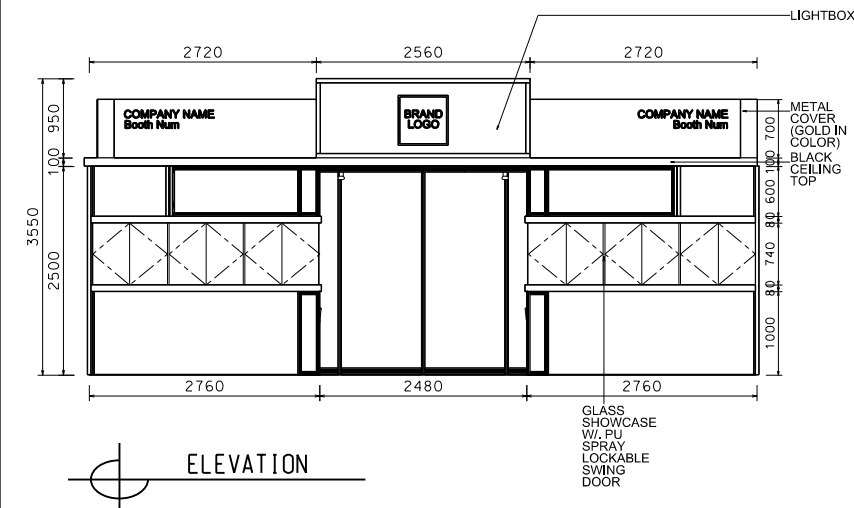

8M x 3M Deluxe Booth-Timepiece Extravaganza (Left Corner)

8米 x 3米 國際名表薈萃高級攤位 (左邊角位)

BOOTH SPECIFICATIONS		QTY.
	2740mmW X 500mmD X 740mmH (INTERNAL SIZE 2700W X 468D X 740H) FRONT TALL SHOWCASE W/ 12 X 50W EYEBALL HALOGEN DOWNLIGHT & 3 X WHITE SWING DOORS & LOCKABLE CABINET UNDERNEATH 2740mm(闊) x 500mm(深) x 740mm(高) (內部尺寸: 2700mm(闊) x 468mm(深) x 740mm(高)) 門前高身旋轉櫃連12 X 50w 牛眼石夾燈及3 x 白色木掩門, 連有鎖地櫃	2
	1000mmW x 500mmD x 2500mmH TALL SHOWCASE W/ 2 X 50W HALOGEN DOWNLIGHT W/ GLASS SLIDING DOOR & 1 LAYER OF GLASS SHELF, CABINET UNDERNEATH 1000mm(闊) x 500mm(深) x 2500mm(高) 高身旋轉櫃連2 x 50W 石英燈連1層玻璃層板及玻璃櫃門, 連有鎖地櫃	4
	LONG ARMED SPOTLIGHT (300MM) 23 WATT ENERGY SAVING LAMP (YELLOW LIGHT) 23瓦特牛眼燈(射燈)	4
	50W HALOGEN UPLIGHT (FOR FASCIA) 50瓦特石英燈(射燈)	11
	50W HALOGEN DOWNLIGHT (FOR ENTRANCE) 50瓦特石英燈	12
	500w SQUARE PIN POWER SOCKET (FOR ONE APPLIANCE USE ONLY, NOT PERMITTED FOR LIGHTING CONNECTION) 只限一併電器用之500瓦特電源方插插座(220伏特) (不可用於照明裝置)	2
	700mmW x 700mmD x 750mmH MEETING TABLE 正方形(闊、深)700x700mm 方插座(高)750mm	2
	BLACK LEATHER CHAIR 黑色皮椅	6
	CEILING BEAM 天花桁樑	12.5M
	STICKER CUT OUT COMPANY NAME & LOGO 公司名稱及商標	1
	RUBBISH BIN 廢紙箱	2
	CARPET 地毯	24SQM