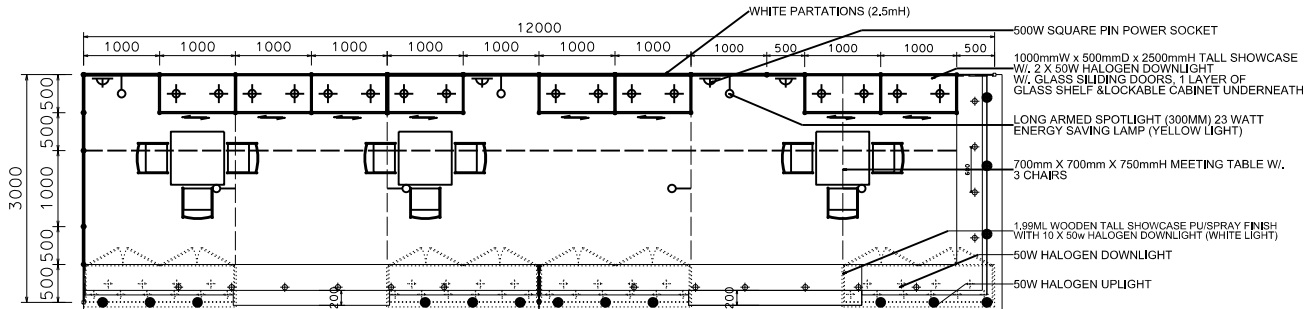

12M x 3M Deluxe Booth-Timepiece Extravaganza (Right Corner)

12米 x 3米 國際名表薈萃高級攤位 (右邊角位)

BOOTH SPECIFICATIONS

	BOOTH SPECIFICATIONS	QTY.
	1990mmW X 500mmD X 740mmH (INTERNAL SIZE 1950W X468D X 740H) FRONT TALL SHOWCASE W/ 10 X 50W EYEBALL HALOGEN DOWNLIGHT & 2 X WHITE SWING DOORS & LOCKABLE CABINET UNDERNEATH 1990mm(闊) x 500mm(深) x 740mm(高) (內部的尺寸: 1950mm(闊) x 468mm(深) x 740mm(高)) 門前高身櫃櫃連10 X 50w 牛眼石英燈及2 x 白色木隔門, 連有鎖地櫃	3
	1000mmW x 500mmD x 2500mmH TALL SHOWCASE W/ 2 X 50W HALOGEN DOWNLIGHT W/ GLASS SLIDING DOOR & 1 LAYER OF GLASS SHELF, CABINET UNDERNEATH 1000mm(闊) x 500mm(深) x 2500mm(高) 高身櫃櫃連2 x 50W 石英燈連1層玻璃層板及玻璃隔門, 連有鎖地櫃	8
	LONG ARMED SPOTLIGHT (300MM) 23 WATT ENERGY SAVING LAMP (YELLOW LIGHT) 23瓦特長臂燈(射燈) (射光)	8
	50W HALOGEN UPLIGHT (FOR FASCIA) 50瓦特石英燈(射燈)	15
	50W HALOGEN DOWNLIGHT (FOR ENTRANCE) 50瓦特石英燈(射燈)	16
	500w SQUARE PIN POWER SOCKET (FOR ONE APPLIANCE USE ONLY, NOT PERMITTED FOR LIGHTING CONNECTION) 只限一件電器用之500瓦特電源方插插座(220伏特) (不可用於照明裝置)	4
	700mmW x 700mmD x 750mmH MEETING TABLE 正方形會議700x700x750mm(闊x深x高)	4
	BLACK LEATHER CHAIR 黑色皮椅	12
	CEILING BEAM 天花鋼樑	19M
	STICKER CUT OUT COMPANY NAME & LOGO 公司名稱地標貼	2
	RUBBISH BIN 廢紙箱	4
	CARPET 地氈	36SQM