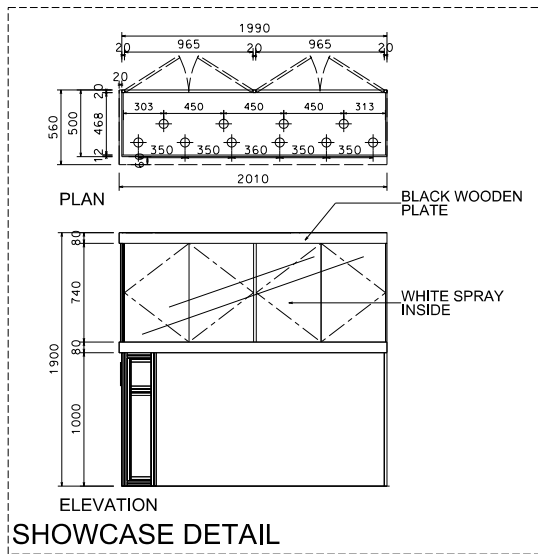

6M x 3M Deluxe Booth-Timepiece Extravaganza (Right Corner)

6米 x 3米 國際名表薈萃高級攤位 (右邊角位)

BOOTH SPECIFICATIONS		QTY.
	1990mmW x 500mmD x 740mmH (INTERNAL SIZE 1950W X 468D X 740H) FRONT TALL SHOWCASE W/ 10 X 50W EYEBALL HALOGEN DOWNLIGHT & 2 X WHITE SWING DOORS & LOCKABLE CABINET UNDERNEATH 1990mm(闊) x 500mm(深) x 740mm(高) (內部的尺寸: 1950mm(闊) x 468mm(深) x 740mm(高)) 門前高身櫃櫃連10 X 50w 平嵌石英燈及2 x 白色木櫃門, 連有鎖匙櫃	2
	1000mmW x 500mmD x 2500mmH TALL SHOWCASE W/ 2 X 50W HALOGEN DOWNLIGHT W/ GLASS SLIDING DOOR & 1 LAYER OF GLASS SHELF, CABINET UNDERNEATH 1000mm(闊) x 500mm(深) x 2500mm(高) 高身櫃櫃連2 x 50W 石英燈連1層玻璃層板及玻璃趟門, 連有鎖匙櫃	4
	LONG ARMED SPOTLIGHT (300MM) 23 WATT ENERGY SAVING LAMP (YELLOW LIGHT) 23 瓦特燈燈燈燈長臂射燈(射光300mm)黃光	4
	50W HALOGEN UPLIGHT (FOR FASCIA) 50 瓦特石英燈 (射燈埋頂)	9
	50W HALOGEN DOWNLIGHT (FOR ENTRANCE) 50 瓦特石英燈 (射燈埋頂)	10
	500w SQUARE PIN POWER SOCKET (FOR ONE APPLIANCE USE ONLY, NOT PERMITTED FOR LIGHTING CONNECTION) (只供一用電器用, 500w 高身櫃櫃內射燈埋頂(200w) (不可用於接駁電線))	2
	700mmW x 700mmD x 750mmH MEETING TABLE 正方形枱 700x700x750mm(高)	2
	BLACK LEATHER CHAIR 黑色皮椅	6
	CEILING BEAM 天花橫樑	9.5M
	STICKER CUT OUT COMPANY NAME & LOGO 公司名稱及商標	1
	RUBBISH BIN 廢紙筒	2
	CARPET 地毯	18sqm