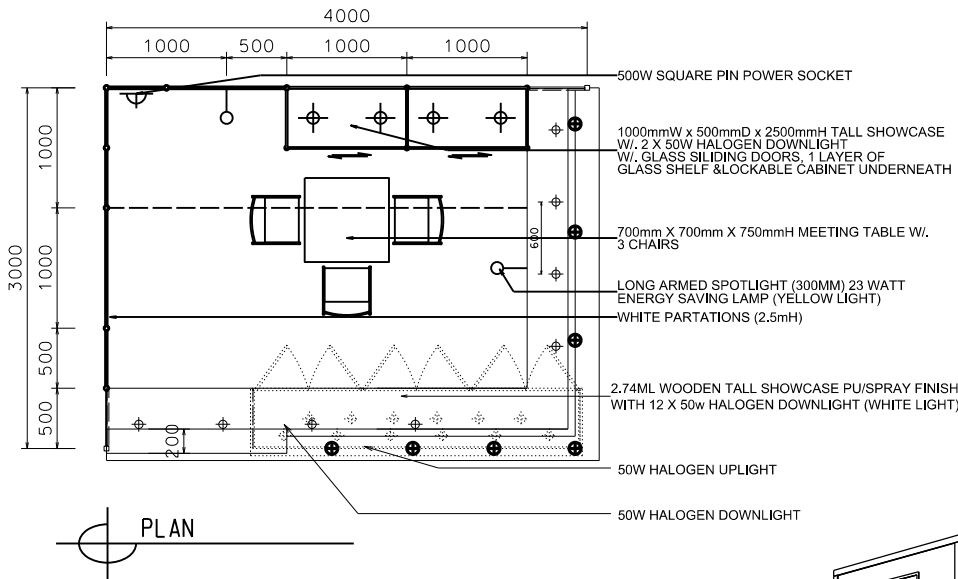

Hong Kong Watch & Clock Fair

香港鐘表展

4M x 3M Deluxe Booth (Right Corner) - Timepiece Extravaganza

4米 x 3米 國際名表薈萃高級攤位 (右邊角位)

BOOTH SPECIFICATIONS		QTY.
	2740mmW X 500mmD X 740mmH (INTERNAL SIZE 2700W X 468D X 740H) FRONT TALL SHOWCASE W/ 12 X 50W EYEBALL HALOGEN DOWNLIGHT & 3 X WHITE SWING DOORS & LOCKABLE CABINET UNDERNEATH 2740mm(闊) x 500mm(深) x 740mm(高) (內部的尺寸:2720mm(闊) x 468mm(深) x 740mm(高)) 門前高身櫥櫃連12 X 50w 牛眼石英燈及3 x 白色木拖門, 連有鎖地櫃	1
	1000mmW x 500mmD x 2500mmH TALL SHOWCASE W/ 2 X 50W HALOGEN DOWNLIGHT, W/ GLASS SLIDING DOOR & 1 LAYER OF GLASS SHELF, CABINET UNDERNEATH 1000mm(闊) x 500mm(深) x 2500mm(高) 高身櫥櫃連2 x 50W 石英燈連1層玻璃層板及玻璃拖門, 連有鎖地櫃	2
	LONG ARMED SPOTLIGHT (300MM) 23 WATT ENERGY SAVING LAMP (YELLOW LIGHT) 23瓦特燈燈櫃長臂射燈(約長300mm)(黃光)	2
	50W HALOGEN UPLIGHT (FOR FASCIA) 50瓦特石英燈 (射招牌用)	7
	50W HALOGEN DOWNLIGHT (FOR ENTRANCE) 50瓦特石英燈 (門口用)	8
	500w SQUARE PIN POWER SOCKET (FOR ONE APPLIANCE USE ONLY, NOT PERMITTED FOR LIGHTING CONNECTION) 只供一件電器用之500瓦特電源方腳插座(220伏特) (不可用於照明裝置)	1
	700mmW x 700mmD x 750mmH MEETING TABLE 正方形(0.7米長x0.7米闊x0.75米高)	1
	BLACK LEATHER CHAIR 黑色皮椅	3
	CEILING BEAM 天花橫樑	3.5M
	STICKER CUT OUT COMPANY NAME & LOGO 公司名稱及商標	1
	RUBBISH BIN 廢紙箱	1
	CARPET 地毯	12SQM