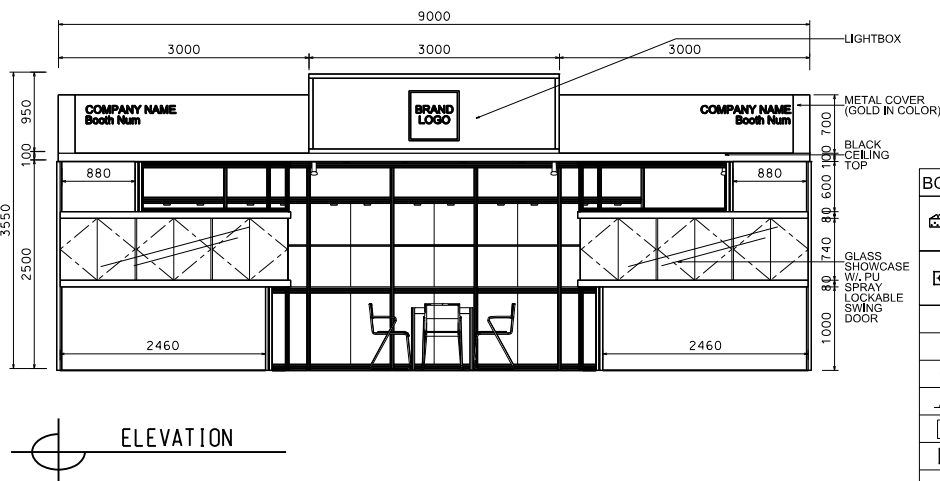

9M x 3M Deluxe Booth-Timepiece Extravaganza

9米 x 3米 國際名表薈萃高級攤位

BOOTH SPECIFICATIONS		QTY.
	2740mmW x 500mmD x 2740mmH (INTERNAL SIZE 2700W x 468D x 240H) FRONT TALL SHOWCASE W/ 12 X 50W EYEBALL HALOGEN DOWNLIGHT & 3 X WHITE SWING DOORS & LOCKABLE CABINET UNDERNEATH 2740mm(闊) x 500mm(高) x 2740mm(高) (內徑闊度: 2700mm(闊) x 468mm(高) x 240mm(高)) 門前設有旋轉櫃及 3x50w 射燈及 3x 白色木框門, 櫃內有抽屜	2
	1000mmW x 500mmD x 2500mmH TALL SHOWCASE W/ 2 X 50W HALOGEN DOWNLIGHT W/ GLASS SLIDING DOOR & 1 LAYER OF GLASS SHELF, CABINET UNDERNEATH 1000mm(闊) x 500mm(高) x 2500mm(高) 高身櫥櫃連 2 x 50W 射燈連 1 層玻璃架及 1 層抽屜櫃	6
	LONG ARMED SPOTLIGHT (300MM) 23 WATT ENERGY SAVING LAMP (YELLOW LIGHT) 23瓦射燈電壓燈管射燈(射燈300mm(黃光))	6
	50W HALOGEN UPLIGHT (FOR FASCIA) 50瓦射燈(射燈燈管)	10
	50W HALOGEN DOWNLIGHT (FOR ENTRANCE) 50瓦射燈(射燈)	10
	500w SQUARE PIN POWER SOCKET (FOR ONE APPLIANCE USE ONLY, NOT PERMITTED FOR LIGHTING CONNECTION) 500瓦射燈(射燈), 5000瓦射燈(射燈) (射燈射燈)	3
	700mmW x 700mmD x 750mmH MEETING TABLE 700mm(闊) x 700mm(高) x 750mm(高)	3
	BLACK LEATHER CHAIR 黑色皮椅	9
	CEILING BEAM 吊頂梁	13M
	STICKER CUT OUT COMPANY NAME & LOGO 公司名稱及商標	1
	RUBBISH BIN 廢紙筒	3
	CARPET 地毯	27sqm