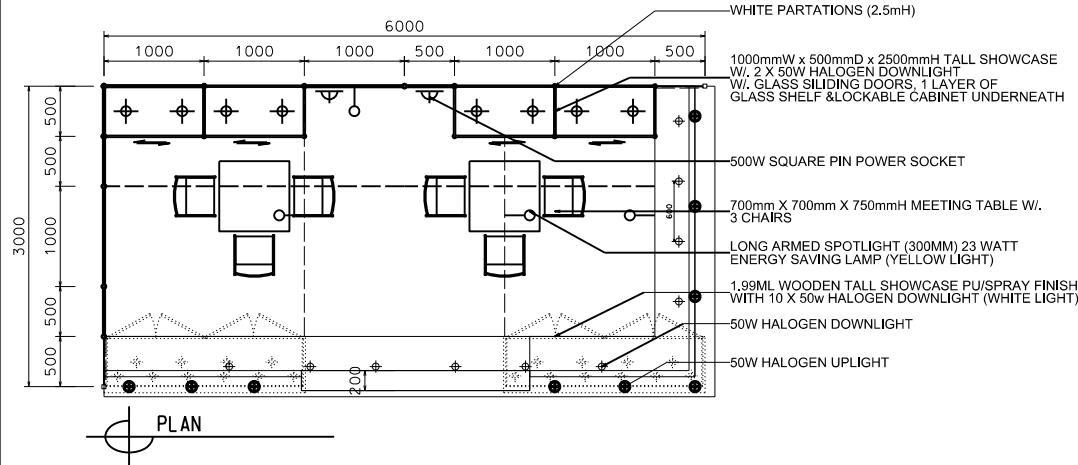

6M x 3M Deluxe Booth-Timepiece Extravaganza (Right Corner)

6米 x 3米 國際名表薈萃高級攤位 (右邊角位)

BOOTH SPECIFICATIONS		QTY.
	1990mmW x 500mmD x 740mmH (INTERNAL SIZE 1950W X 468D X 740H) FRONT TALL SHOWCASE W/ 10 X 50W EYEBALL HALOGEN DOWNLIGHT & 2 X WHITE SWING DOORS & LOCKABLE CABINET UNDERNEATH 1990mm(闊) x 500mm(深) x 740mm(高) (內部的尺寸: 1950mm(闊) x 468mm(深) x 740mm(高)) 門前高身櫃櫃連10 X 50w 平嵌石英燈及2 x 白色木櫃門, 連有鎖匙櫃	2
	1000mmW x 500mmD x 2500mmH TALL SHOWCASE W/ 2 X 50W HALOGEN DOWNLIGHT W/ GLASS SLIDING DOOR & 1 LAYER OF GLASS SHELF, CABINET UNDERNEATH 1000mm(闊) x 500mm(深) x 2500mm(高) 高身櫃櫃連2 x 50W 石英燈連1層玻璃層板及玻璃趟門, 連有鎖匙櫃	4
	LONG ARMED SPOTLIGHT (300MM) 23 WATT ENERGY SAVING LAMP (YELLOW LIGHT) 23 瓦特燈燈燈燈長臂射燈(射光300mm)黃光	4
	50W HALOGEN UPLIGHT (FOR FASCIA) 50 瓦特石英燈 (射燈埋頂)	9
	50W HALOGEN DOWNLIGHT (FOR ENTRANCE) 50 瓦特石英燈 (射燈埋頂)	10
	500w SQUARE PIN POWER SOCKET (FOR ONE APPLIANCE USE ONLY, NOT PERMITTED FOR LIGHTING CONNECTION) (只供一用電器用, 500w 高身櫃櫃內射燈埋頂(200w) (不可用於接駁電線))	2
	700mmW x 700mmD x 750mmH MEETING TABLE 正方形枱 700x700x750mm(高)	2
	BLACK LEATHER CHAIR 黑色皮椅	6
	CEILING BEAM 天花橫樑	9.5M
	STICKER CUT OUT COMPANY NAME & LOGO 公司名稱及商標	1
	RUBBISH BIN 廢紙筒	2
	CARPET 地毯	18sqm