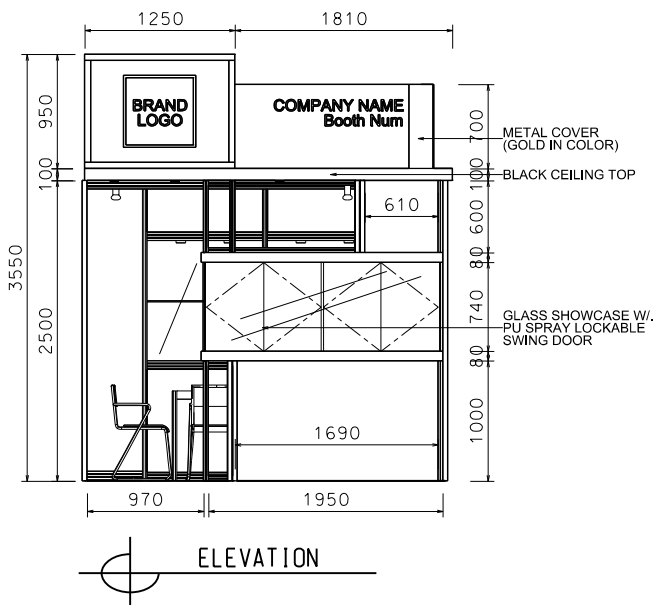

Hong Kong Watch & Clock Fair

香港鐘表展

3M x 3M Deluxe Booth (Right Corner) - Timepiece Extravaganza

3米 x 3米 國際名表薈萃高級攤位(右邊角位)

BOOTH SPECIFICATIONS		QTY.
	1990mmW x 500mmD x 740mmH (INTERNAL SIZE 1950W X 468D X 740H) FRONT TALL SHOWCASE W/ 10 X 50W EYEBALL HALOGEN DOWNLIGHT & 2 X WHITE SWING DOORS & LOCKABLE CABINET UNDERNEATH 1990mm(闊) x 500mm(深) x 740mm(高) (內部的尺寸:1950mm(闊) x 468mm(深) x 740mm(高)) 門前高身櫥櫃連10 X 50w 牛眼石英燈及2 x 白色木掩門, 連有鎖地櫃	1
	1000mmW x 500mmD x 2500mmH TALL SHOWCASE W/ 2 X 50W HALOGEN DOWNLIGHT W/ GLASS SLIDING DOOR & 1 LAYER OF GLASS SHELF, CABINET UNDERNEATH 1000mm(闊) x 500mm(深) x 2500mm(高) 高身櫥櫃連2 x 50W 石英燈連1層玻璃層板及玻璃趟門, 連有鎖地櫃	2
	LONG ARMED SPOTLIGHT (300MM) 23 WATT ENERGY SAVING LAMP (YELLOW LIGHT) 23瓦特燈泡燈長臂射燈(的長300mm)(黃光)	2
	50W HALOGEN UPLIGHT (FOR FASCIA) 50瓦特石英燈 (射招牌用)	6
	50W HALOGEN DOWNLIGHT (FOR ENTRANCE) 50瓦特石英燈 (門上用)	7
	500W SQUARE PIN POWER SOCKET (FOR ONE APPLIANCE USE ONLY, NOT PERMITTED FOR LIGHTING CONNECTION) 只供一件電器用之500瓦特電器方插插頭(220伏特)(不可用於照明燈頭)	1
	700mmW x 700mmD x 750mmH MEETING TABLE 正方形(0.7米長X0.7米闊X0.75米高)	1
	BLACK LEATHER CHAIR 黑色皮椅	3
	CEILING BEAM 天花橫樑	2.5M
	STICKER CUT OUT COMPANY NAME & LOGO 公司名稱及商標	1
	RUBBISH BIN 廢紙箱	1
	CARPET 地毯	9sqm