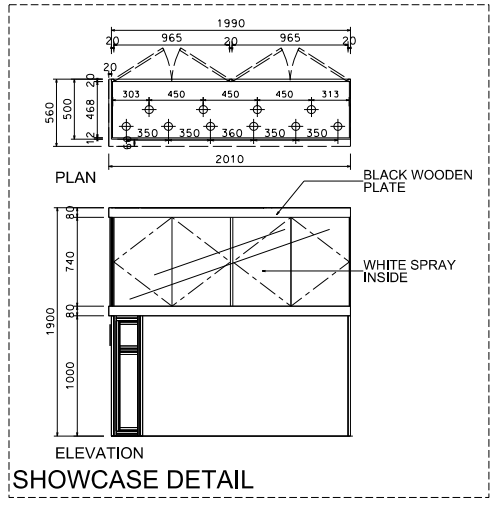

Hong Kong Watch & Clock Fair

香港鐘表展

3M x 3M Deluxe Booth-Timepiece Extravaganza

3米 x 3米 國際名表薈萃高級攤位

PLAN

BROWN COLOR STICKER FIN.

PERSPECTIVE

BOOTH SPECIFICATIONS		QTY.
	1990mmW x 500mmD x 740mmH (INTERNAL SIZE 1950W X 468D X 740H) FRONT TALL SHOWCASE W/ 10 X 50W EYEBALL HALOGEN DOWNLIGHT & 2 X WHITE SWING DOORS & LOCKABLE CABINET UNDERNEATH 1990mm(闊) x 500mm(深) x 740mm(高) (內部的尺寸:1950mm(闊) x 468mm(深) x 740mm(高)) 門前高身櫃連10 X 50w 牛眼石英燈及2 x 白色木掩門, 連有鎖地櫃	1
	1000mmW x 500mmD x 2500mmH TALL SHOWCASE W/ 2 X 50W HALOGEN DOWNLIGHT W/ GLASS SLIDING DOOR & 1 LAYER OF GLASS SHELF, CABINET UNDERNEATH 1000mm(闊) x 500mm(深) x 2500mm(高) 高身櫃連2 x 50w 石英燈連1層玻璃層板及玻璃趟門, 連有鎖地櫃	2
	LONG ARMED SPOTLIGHT (300MM) 23 WATT ENERGY SAVING LAMP (YELLOW LIGHT) 23瓦特燈泡射燈(的長300mm)(黃光)	2
	50W HALOGEN UPLIGHT (FOR FASCIA) 50瓦特石英燈 (射招牌用)	3
	50W HALOGEN DOWNLIGHT (FOR ENTRANCE) 50瓦特石英燈 (門上用)	3
	500w SQUARE PIN POWER SOCKET (FOR ONE APPLIANCE USE ONLY, NOT PERMITTED FOR LIGHTING CONNECTION) 只供一件電器用之500瓦特電器方插插頭(220伏特)(不可用於照明燈線)	1
	700mmW x 700mmD x 750mmH MEETING TABLE 正方檯 (0.7米長X0.7米闊X0.75米高)	1
	BLACK LEATHER CHAIR 黑色皮椅	3
	CEILING BEAM 天花橫樑	3M
	STICKER CUT OUT COMPANY NAME & LOGO 公司名稱及商標	1
	RUBBISH BIN 廢紙箱	1
	CARPET 地毯	9sqm