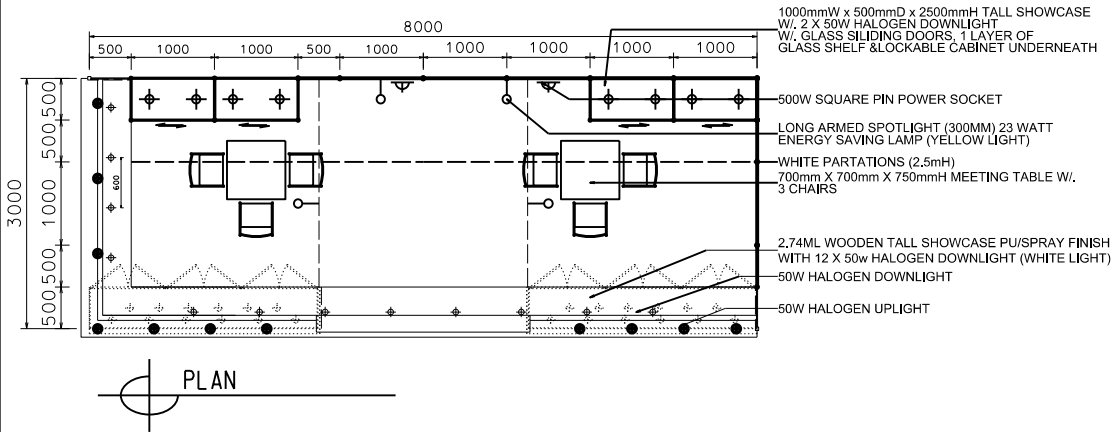

8M x 3M Deluxe Booth-Timepiece Extravaganza (Left Corner)

8米 x 3米 國際名表薈萃高級攤位 (左邊角位)

BOOTH SPECIFICATIONS		QTY.
	2740mmW X 500mmD X 740mmH (INTERNAL SIZE 2700W X 468D X 740H) FRONT TALL SHOWCASE W/ 12 X 50W EYEBALL HALOGEN DOWNLIGHT & 3 X WHITE SWING DOORS & LOCKABLE CABINET UNDERNEATH 2740mm(闊) x 500mm(深) x 740mm(高) (內部尺寸: 2700mm(闊) x 468mm(深) x 740mm(高)) 門前高身旋轉櫃連12 X 50w 牛眼石夾燈及3 x 白色木掩門, 連有鎖地櫃	2
	1000mmW x 500mmD x 2500mmH TALL SHOWCASE W/ 2 X 50W HALOGEN DOWNLIGHT W/ GLASS SLIDING DOOR & 1 LAYER OF GLASS SHELF, CABINET UNDERNEATH 1000mm(闊) x 500mm(深) x 2500mm(高) 高身旋轉櫃連2 x 50W 石英燈連1層玻璃層板及玻璃櫃門, 連有鎖地櫃	4
	LONG ARMED SPOTLIGHT (300MM) 23 WATT ENERGY SAVING LAMP (YELLOW LIGHT) 23瓦特牛眼燈(射燈)	4
	50W HALOGEN UPLIGHT (FOR FASCIA) 50瓦特石英燈(射燈)	11
	50W HALOGEN DOWNLIGHT (FOR ENTRANCE) 50瓦特石英燈	12
	500w SQUARE PIN POWER SOCKET (FOR ONE APPLIANCE USE ONLY, NOT PERMITTED FOR LIGHTING CONNECTION) 只限一併電器用之500瓦特電源方插插座(220伏特) (不可用於照明裝置)	2
	700mmW x 700mmD x 750mmH MEETING TABLE 正方形(闊、深)700x700mm 方插座(高)750mm	2
	BLACK LEATHER CHAIR 黑色皮椅	6
	CEILING BEAM 天花桁樑	12.5M
	STICKER CUT OUT COMPANY NAME & LOGO 公司名稱及商標	1
	RUBBISH BIN 廢紙箱	2
	CARPET 地毯	24SQM