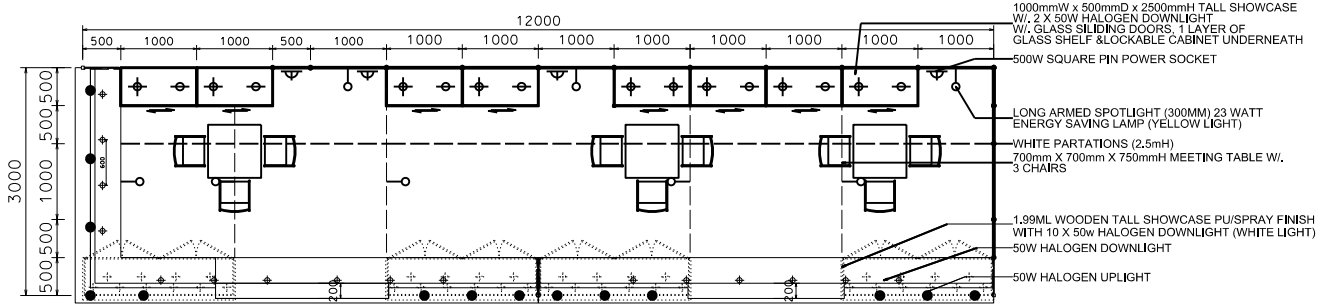

12M x 3M Deluxe Booth-Timepiece Extravaganza (Left Corner)

12米 x 3米 國際名表薈萃高級攤位 (左邊角位)

BOOTH SPECIFICATIONS		QTY.
	1990mmW X 500mmD X 740mmH (INTERNAL SIZE 1950W X468D X 740H) FRONT TALL SHOWCASE W/ 10 X 50W EYEBALL HALOGEN DOWNLIGHT & 2 X WHITE SWING DOORS & LOCKABLE CABINET UNDERNEATH 1990mm(闊) x 500mm(深) x 740mm(高) (內層淨尺寸: 1950mm(闊) x 468mm(深) x 740mm(高)) 門前高身櫃櫃連10 X 50w半眼石英燈及2 x 白色木掩門, 連有鎖地櫃	3
	1000mmW x 500mmD x 2500mmH TALL SHOWCASE W/ 2 X 50W HALOGEN DOWNLIGHT W/ GLASS SLIDING DOOR & 1 LAYER OF GLASS SHELF, CABINET UNDERNEATH 1000mm(闊) x 500mm(深) x 2500mm(高) 高身動櫃連2 x 50W石英燈連1層玻璃層板 及玻璃櫃門, 連有鎖地櫃	6
	LONG ARMED SPOTLIGHT (300MM) 23 WATT ENERGY SAVING LAMP (YELLOW LIGHT) 23瓦長臂電筒燈(射燈)射距約1.8米(射燈)	6
	50W HALOGEN UPLIGHT (FOR FASCIA) 50瓦石英燈(射燈)射燈	15
	50W HALOGEN DOWNLIGHT (FOR ENTRANCE) 50瓦石英燈(射燈)射燈	16
	500w SQUARE PIN POWER SOCKET (FOR ONE APPLIANCE USE ONLY, NOT PERMITTED FOR LIGHTING CONNECTION) 只限一併電器用之500瓦特電器方插插頭(220伏特) (不可用於照明裝置)	3
	700mmW x 700mmD x 750mmH MEETING TABLE 正方形(邊: 700x 700) 750mm(高) 會議桌	3
	BLACK LEATHER CHAIR 黑色皮椅	9
	CEILING BEAM 天花桁樑	19M
	STICKER CUT OUT COMPANY NAME & LOGO 公司名稱及商標	2
	RUBBISH BIN 廢紙箱	3
	CARPET 地毯	36SQM