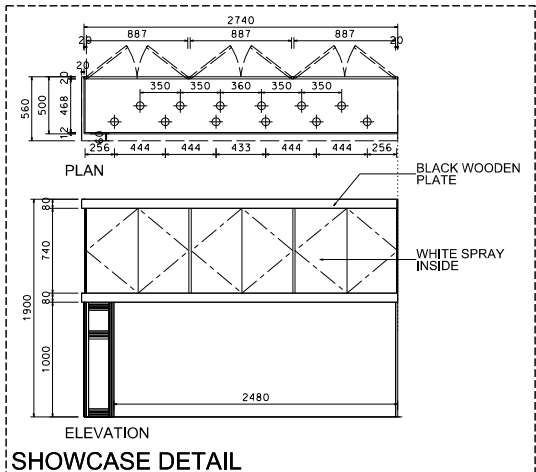

PERSPECTIVE