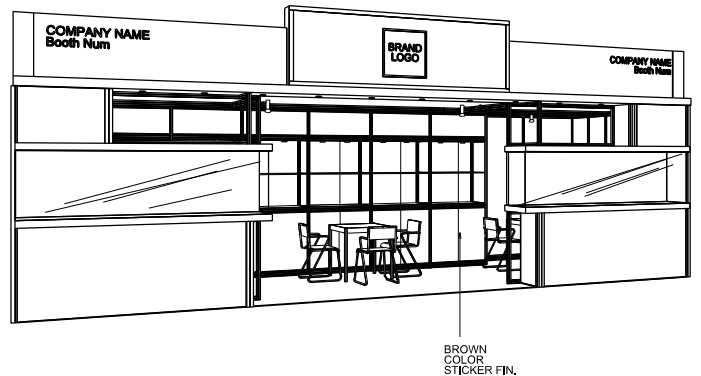

9M x 3M Deluxe Booth-Timepiece Extravaganza

9米 x 3米 國際名表薈萃高級攤位

BOOTH SPECIFICATIONS		QTY.
	2740mmW x 500mmD x 2740mmH (INTERNAL SIZE 2700W x 468D x 240H) FRONT TALL SHOWCASE W/ 12 X 50W EYEBALL HALOGEN DOWNLIGHT & 3 X WHITE SWING DOORS & LOCKABLE CABINET UNDERNEATH 2740mm(闊) x 500mm(高) x 2740mm(高) (內徑闊度: 2700mm(闊) x 468mm(高) x 240mm(高)) 門前設有旋轉櫃及 3x50w 射燈及 3x 白色木框門, 櫃內有抽屜	2
	1000mmW x 500mmD x 2500mmH TALL SHOWCASE W/ 2 X 50W HALOGEN DOWNLIGHT W/ GLASS SLIDING DOOR & 1 LAYER OF GLASS SHELF, CABINET UNDERNEATH 1000mm(闊) x 500mm(高) x 2500mm(高) 高身櫥櫃連 2 x 50W 射燈連 1 層玻璃架及 1 層抽屜櫃	6
	LONG ARMED SPOTLIGHT (300MM) 23 WATT ENERGY SAVING LAMP (YELLOW LIGHT) 23瓦射燈電壓燈管射燈(射燈300mm(黃光))	6
	50W HALOGEN UPLIGHT (FOR FASCIA) 50瓦射燈(射燈燈管)	10
	50W HALOGEN DOWNLIGHT (FOR ENTRANCE) 50瓦射燈(射燈)	10
	500w SQUARE PIN POWER SOCKET (FOR ONE APPLIANCE USE ONLY, NOT PERMITTED FOR LIGHTING CONNECTION) 500瓦射燈(射燈), 5000瓦射燈(射燈) (射燈射燈)	3
	700mmW x 700mmD x 750mmH MEETING TABLE 700mm(闊) x 700mm(高) x 750mm(高)	3
	BLACK LEATHER CHAIR 黑色皮椅	9
	CEILING BEAM 吊頂梁	13M
	STICKER CUT OUT COMPANY NAME & LOGO 公司名稱及商標	1
	RUBBISH BIN 廢紙筒	3
	CARPET 地毯	27sqm