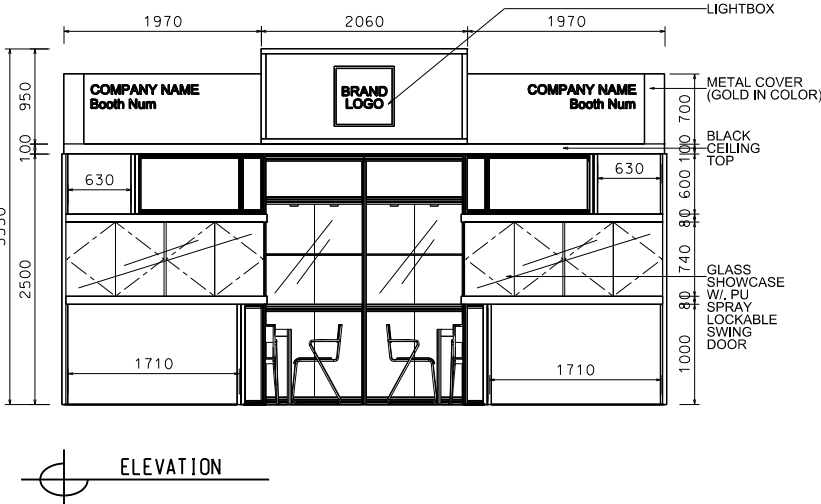

Hong Kong Watch & Clock Fair

香港鐘表展

6M x 3M Deluxe Booth-Timepiece Extravaganza

6米 x 3米 國際名表薈萃高級攤位

BOOTH SPECIFICATIONS		QTY.
	1990mmW x 500mmD x 740mmH (INTERNAL SIZE 1950W X 468D X 740H) FRONT TALL SHOWCASE W/ 10 X 50W EYEBALL HALOGEN DOWNLIGHT & 2 X WHITE SWING DOORS & LOCKABLE CABINET UNDERNEATH 1900mm(闊) x 500mm(深) x 740mm(高) (內部的尺寸: 1950mm(闊) x 468mm(深) x 740mm(高)) 門前高身櫃櫃連10 X 50w 平嵌石英燈及2 x 白色木櫃門, 連有線地盤	2
	1000mmW x 500mmD x 2500mmH TALL SHOWCASE W/ 2 X 50W HALOGEN DOWNLIGHT W/ GLASS SLIDING DOOR & 1 LAYER OF GLASS SHELF, CABINET UNDERNEATH 1000mm(闊) x 500mm(深) x 2500mm(高) 高身櫃櫃連2 x 50W 石英燈連1層玻璃層板及玻璃趟門, 連有線地盤	4
	LONG ARMED SPOTLIGHT (300MM) 23 WATT ENERGY SAVING LAMP (YELLOW LIGHT)	4
	50W HALOGEN UPLIGHT (FOR FASCIA)	6
	50W HALOGEN DOWNLIGHT (FOR ENTRANCE)	6
	500w SQUARE PIN POWER SOCKET (FOR ONE APPLIANCE USE ONLY, NOT PERMITTED FOR LIGHTING CONNECTION) (只供一用電器用, 500w 高壓電器除外(200V 以下) 不可用於照明電路)	2
	700mmW x 700mmD x 750mmH MEETING TABLE (正方形 0.7米邊長, 750mm高)	2
	BLACK LEATHER CHAIR (黑色皮椅)	6
	CEILING BEAM (天花橫樑)	11M
	STICKER CUT OUT COMPANY NAME & LOGO (公司名稱及商標)	1
	RUBBISH BIN (廢紙箱)	2
	CARPET (地毯)	18sqm