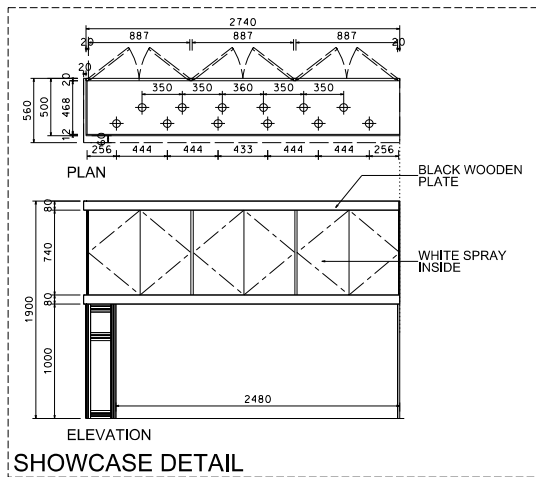

9M x 3M Deluxe Booth-Timepiece Extravaganza

9米 x 3米 國際名表薈萃高級攤位

BOOTH SPECIFICATIONS		QTY.
	2740mmW x 500mmD x 2740mmH (INTERNAL SIZE 2700W x 468D x 240H) FRONT TALL SHOWCASE W/ 12 X 50W EYEBALL HALOGEN DOWNLIGHT & 3 X WHITE SWING DOORS & LOCKABLE CABINET UNDERNEATH 2740mm(闊) x 500mm(高) x 2740mm(高) (內徑闊度: 2700mm(闊) x 468mm(高) x 240mm(高)) 門前設有旋轉櫃及 3x50w 射燈及 3x 白色木框門, 櫃內有抽屜	2
	1000mmW x 500mmD x 2500mmH TALL SHOWCASE W/ 2 X 50W HALOGEN DOWNLIGHT W/ GLASS SLIDING DOOR & 1 LAYER OF GLASS SHELF, CABINET UNDERNEATH 1000mm(闊) x 500mm(高) x 2500mm(高) 高身櫥櫃連 2 x 50W 射燈連 1 層玻璃架及 1 層抽屜櫃	6
	LONG ARMED SPOTLIGHT (300MM) 23 WATT ENERGY SAVING LAMP (YELLOW LIGHT) 23瓦射燈電壓燈管射燈(射燈300mm(黃光))	6
	50W HALOGEN UPLIGHT (FOR FASCIA) 50瓦射燈(射燈燈管)	10
	50W HALOGEN DOWNLIGHT (FOR ENTRANCE) 50瓦射燈(射燈)	10
	500w SQUARE PIN POWER SOCKET (FOR ONE APPLIANCE USE ONLY, NOT PERMITTED FOR LIGHTING CONNECTION) 500瓦射燈(射燈), 5000瓦射燈(射燈) (射燈射燈)	3
	700mmW x 700mmD x 750mmH MEETING TABLE 700mm(闊) x 700mm(高) x 750mm(高)	3
	BLACK LEATHER CHAIR 黑色皮椅	9
	CEILING BEAM 吊頂梁	13M
	STICKER CUT OUT COMPANY NAME & LOGO 公司名稱及商標	1
	RUBBISH BIN 廢紙筒	3
	CARPET 地毯	27sqm