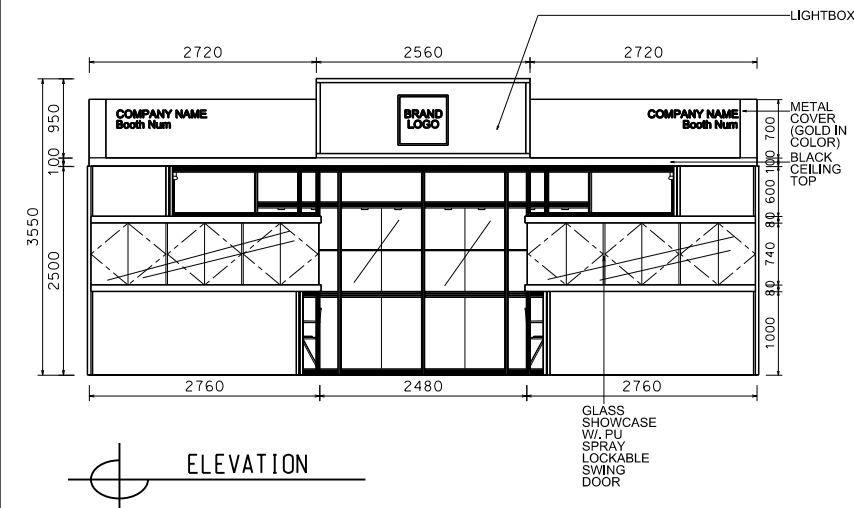

8M x 3M Deluxe Booth-Timepiece Extravaganza

8米 x 3米 國際名表薈萃高級攤位

BOOTH SPECIFICATIONS		QTY.
	2740mmW X 500mmD X 740mmH (INTERNAL SIZE 2700W X 468D X 740H) FRONT TALL SHOWCASE W/ 12 X 50W EYEBALL HALOGEN DOWNLIGHT & 3 X WHITE SWING DOORS & LOCKABLE CABINET UNDERNEATH 2740mm(闊) x 500mm(深) x 740mm(高) (內部尺寸: 2700mm(闊) x 468mm(深) x 740mm(高)) 門前高身旋轉櫃連12 X 50w 牛眼石英燈及3 x 白色木掩門, 連有鎖地櫃	2
	1000mmW x 500mmD x 2500mmH TALL SHOWCASE W/ 2 X 50W HALOGEN DOWNLIGHT W/ GLASS SLIDING DOOR & 1 LAYER OF GLASS SHELF, CABINET UNDERNEATH 1000mm(闊) x 500mm(深) x 2500mm(高) 高身旋轉櫃連2 x 50W 石英燈連1層玻璃層板及玻璃櫃門, 連有鎖地櫃	4
	LONG ARMED SPOTLIGHT (300MM) 23 WATT ENERGY SAVING LAMP (YELLOW LIGHT)	4
	50W HALOGEN UPLIGHT (FOR FASCIA)	8
	50W HALOGEN DOWNLIGHT (FOR ENTRANCE)	8
	500w SQUARE PIN POWER SOCKET (FOR ONE APPLIANCE USE ONLY, NOT PERMITTED FOR LIGHTING CONNECTION) 只限一併電器用之500瓦特電器方插頭(220伏特) (不可用於照明裝置)	2
	700mmW x 700mmD x 750mmH MEETING TABLE 正方形(闊, 7尺) x 正方形(深, 75厘米)	2
	BLACK LEATHER CHAIR 黑色皮椅	6
	CEILING BEAM 天花桁樑	12M
	STICKER CUT OUT COMPANY NAME & LOGO 公司名稱及商標	1
	RUBBISH BIN 廢紙箱	2
	CARPET 地毯	24SQM