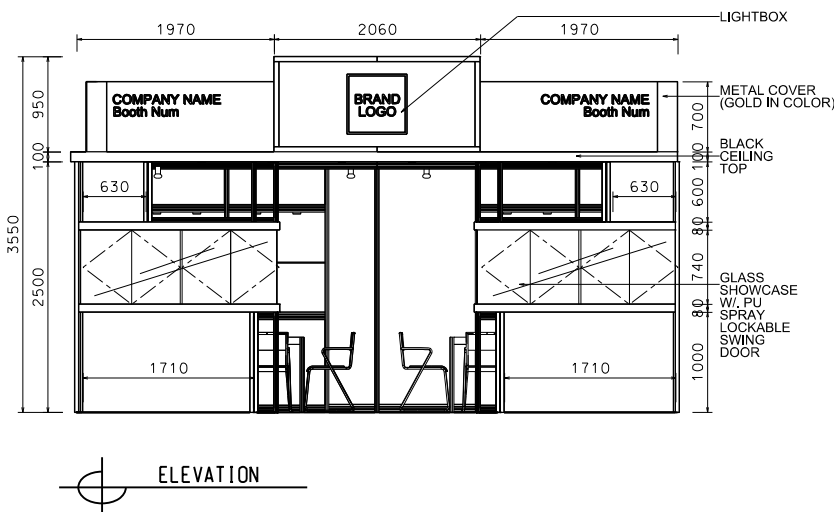

6M x 3M Deluxe Booth-Timepiece Extravaganza (Left Corner)

6米 x 3米 國際名表薈萃高級攤位 (左邊角位)

PLAN

PERSPECTIVE

BOOTH SPECIFICATIONS		QTY.
	1990mmW x 500mmD x 740mmH (INTERNAL SIZE 1950W X 468D X 740H) FRONT TALL SHOWCASE W/ 10 X 50W EYEBALL HALOGEN DOWNLIGHT & 2 X WHITE SWING DOORS & LOCKABLE CABINET UNDERNEATH 1900mm(闊) x 500mm(深) x 740mm(高) (內部的尺寸: 1950mm(闊) x 468mm(深) x 740mm(高)) 門前高身櫃櫃連10 X 50w 半嵌石英燈及2 x 白色木櫃門, 連有銀地櫃	2
	1000mmW x 500mmD x 2500mmH TALL SHOWCASE W/ 2 X 50W HALOGEN DOWNLIGHT W/ GLASS SLIDING DOOR & 1 LAYER OF GLASS SHELF, CABINET UNDERNEATH 1000mm(闊) x 500mm(深) x 2500mm(高) 高身櫃櫃連2 x 50w 石英燈連1層玻璃層板及玻璃趟門, 連有銀地櫃	4
	LONG ARMED SPOTLIGHT (300MM) 23 WATT ENERGY SAVING LAMP (YELLOW LIGHT) 23 瓦特燈電燈射射射射射射(射光300mm)黃光	4
	50W HALOGEN UPLIGHT (FOR FASCIA) 50 瓦特石英燈 (射燈射燈)	9
	50W HALOGEN DOWNLIGHT (FOR ENTRANCE) 50 瓦特石英燈 (射燈射燈)	10
	500w SQUARE PIN POWER SOCKET (FOR ONE APPLIANCE USE ONLY, NOT PERMITTED FOR LIGHTING CONNECTION) 500 瓦特電插(電插電插電插電插電插電插) (不可用於接駁電燈)	2
	700mmW x 700mmD x 750mmH MEETING TABLE 700 毫米方桌(桌高750毫米) (750毫米)	2
	BLACK LEATHER CHAIR 黑色皮椅	6
	CEILING BEAM 天花橫樑	9.5M
	STICKER CUT OUT COMPANY NAME & LOGO 公司名稱及商標	1
	RUBBISH BIN 廢紙箱	2
	CARPET 地毯	18sqm