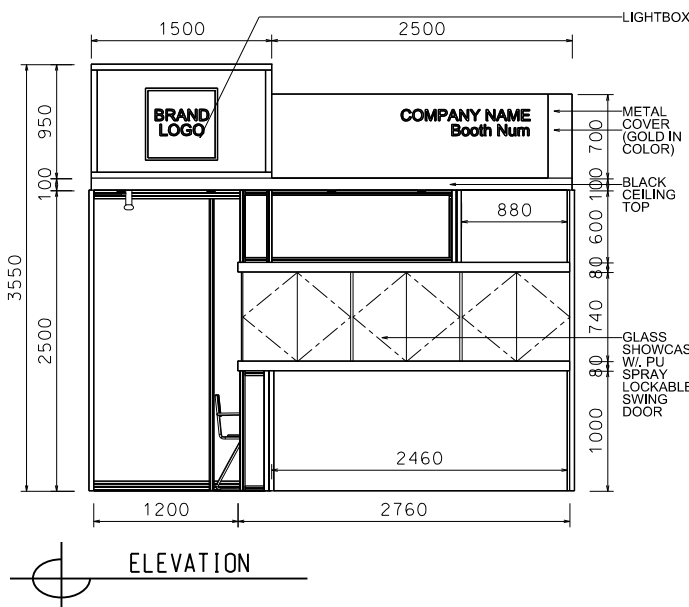

Hong Kong Watch & Clock Fair

香港鐘表展

4M x 3M Deluxe Booth- Timepiece Extravaganza

4米 x 3米 國際名表薈萃高級攤位

BOOTH SPECIFICATIONS		QTY.
	2740mmW x 500mmD x 740mmH (INTERNAL SIZE 2700W X 468D X 740H) FRONT TALL SHOWCASE W/ 12 X 50W EYEBALL HALOGEN DOWNLIGHT & 3 X WHITE SWING DOORS & LOCKABLE CABINET UNDERNEATH 2740mm(闊) x 500mm(深) x 740mm(高) (內部的尺寸:2720mm(闊) x 468mm(深) x 740mm(高)) 門前高身櫥櫃連12 X 50w 半眼射燈及3 x 白色木拖門, 連有鎖地櫃	1
	1000mmW x 500mmD x 2500mmH TALL SHOWCASE W/ 2 X 50W HALOGEN DOWNLIGHT, W/ GLASS SLIDING DOOR & 1 LAYER OF GLASS SHELF, CABINET UNDERNEATH 1000mm(闊) x 500mm(深) x 2500mm(高) 高身櫥櫃連2 x 50w 石英燈連1層玻璃層板及玻璃趟門, 連有鎖地櫃	2
	LONG ARMED SPOTLIGHT (300MM) 23 WATT ENERGY SAVING LAMP (YELLOW LIGHT) 23瓦特燈炮燈長臂射燈(約長300mm)(黃光)	2
	50W HALOGEN UPLIGHT (FOR FASCIA) 50瓦特石英燈 (射燈專用)	4
	50W HALOGEN DOWNLIGHT (FOR ENTRANCE) 50瓦特石英燈 (門口用)	4
	500w SQUARE PIN POWER SOCKET (FOR ONE APPLIANCE USE ONLY, NOT PERMITTED FOR LIGHTING CONNECTION) 只供一件電器用之500瓦特電源方腳插座(220伏特) (不可用於照明裝置)	1
	700mmW x 700mmD x 750mmH MEETING TABLE 正方形(0.7米長x0.7米闊x0.75米高)	1
	BLACK LEATHER CHAIR 黑色皮椅	3
	CEILING BEAM 天花橫樑	4M
	STICKER CUT OUT COMPANY NAME & LOGO 公司名稱及商標	1
	RUBBISH BIN 廢紙箱	1
	CARPET 地毯	12SQM