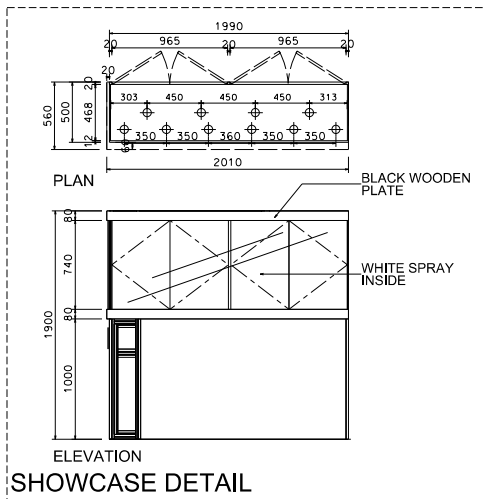

Hong Kong Watch & Clock Fair

香港鐘表展

3M x 3M Deluxe Booth (Left Corner) - Timepiece Extravaganza

3米 x 3米 國際名表薈萃高級攤位(左邊角位)

BOOTH SPECIFICATIONS		QTY.
	1990mmW x 500mmD x 740mmH (INTERNAL SIZE 1950W X 468D X 740H) FRONT TALL SHOWCASE W/ 10 X 50W EYEBALL HALOGEN DOWNLIGHT & 2 X WHITE SWING DOORS & LOCKABLE CABINET UNDERNEATH 1990mm(闊) x 500mm(深) x 740mm(高) (內部的尺寸:1950mm(闊) x 468mm(深) x 740mm(高)) 門前高身櫃櫃連10 X 50w 牛眼石英燈及2 x 白色木掩門, 連有鎖地櫃	1
	1000mmW x 500mmD x 2500mmH TALL SHOWCASE W/ 2 X 50W HALOGEN DOWNLIGHT W/ GLASS SLIDING DOOR & 1 LAYER OF GLASS SHELF, CABINET UNDERNEATH 1000mm(闊) x 500mm(深) x 2500mm(高) 高身櫃櫃連2 x 50W 石英燈連1層玻璃層板及玻璃趟門, 連有鎖地櫃	2
	LONG ARMED SPOTLIGHT (300MM) 23 WATT ENERGY SAVING LAMP (YELLOW LIGHT) 23瓦特燈泡燈長臂射燈的(高300mm)(黃光)	2
	50W HALOGEN UPLIGHT (FOR FASCIA) 50瓦特石英燈 (射燈掛用)	6
	50W HALOGEN DOWNLIGHT (FOR ENTRANCE) 50瓦特石英燈 (門上用)	7
	500W SQUARE PIN POWER SOCKET (FOR ONE APPLIANCE USE ONLY, NOT PERMITTED FOR LIGHTING CONNECTION) 只供一件電器用之500瓦特電器方插插頭(220伏特)(不可用於其他用途)	1
	700mmW x 700mmD x 750mmH MEETING TABLE 正方檯 (0.7米長X0.7米闊X0.75米高)	1
	BLACK LEATHER CHAIR 黑色皮椅	3
	CEILING BEAM 天花橫樑	2.5M
	STICKER CUT OUT COMPANY NAME & LOGO 公司名稱及商標	1
	RUBBISH BIN 廢紙箱	1
	CARPET 地毯	9sqm