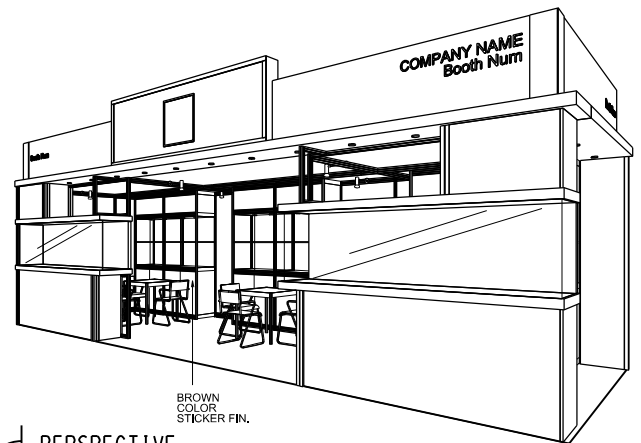

Hong Kong Watch & Clock Fair

香港鐘表展

9M x 3M Deluxe Booth-Timepiece Extravaganza (Right Corner)

9米 x 3米 國際名表薈萃高級攤位 (右邊角位)

PLAN

SHOWCASE DETAIL

PERSPECTIVE

ELEVATION

BOOTH SPECIFICATIONS		QTY.
	2740mmW x 500mmD x 740mmH (INTERNAL SIZE 2700W x 468D x 740H) FRONT TALL SHOWCASE W/ 12 X 50W EYEBALL HALOGEN DOWNLIGHT & 3 X WHITE SWING DOORS & LOCKABLE CABINET UNDERNEATH 2740mm(闊) x 500mm(深) x 740mm(高) (內部淨尺寸: 2700mm(闊) x 468mm(深) x 740mm(高)) 雙面玻璃展櫃配12 x 50W(每層)射燈及3扇玻璃門, 設有鎖櫃	2
	1000mmW x 500mmD x 2500mmH TALL SHOWCASE W/ 2 X 50W HALOGEN DOWNLIGHT W/ GLASS SLIDING DOOR & 1 LAYER OF GLASS SHELF, CABINET UNDERNEATH 1000mm(闊) x 500mm(深) x 2500mm(高) 亮面玻璃櫃配 2 x 50W(右側)射燈1層玻璃展櫃	6
	LONG ARMED SPOTLIGHT (300MM) 23 WATT ENERGY SAVING LAMP (YELLOW LIGHT) 23瓦長臂聚光燈(射燈)(300mm(長度))	6
	50W HALOGEN UPLIGHT (FOR FASCIA) 50瓦射燈(射燈)	13
	50W HALOGEN DOWNLIGHT (FOR ENTRANCE) 50瓦射燈(射燈)	14
	50W SQUARE PIN POWER SOCKET (FOR ONE APPLIANCE USE ONLY, NOT PERMITTED FOR LIGHTING CONNECTION) 1個一吋電插(只准供電器用, 不准供燈用) (不可用於接駁射燈)	3
	700mmW x 700mmD x 750mmH MEETING TABLE 圓形枱	3
	BLACK LEATHER CHAIR 黑色皮椅	9
	CEILING BEAM 天花樑	13.5M
	STICKER CUT OUT COMPANY NAME & LOGO 公司名稱及商標	1
	RUBBISH BIN 廢紙筒	3
	CARPET 地毯	27SQM