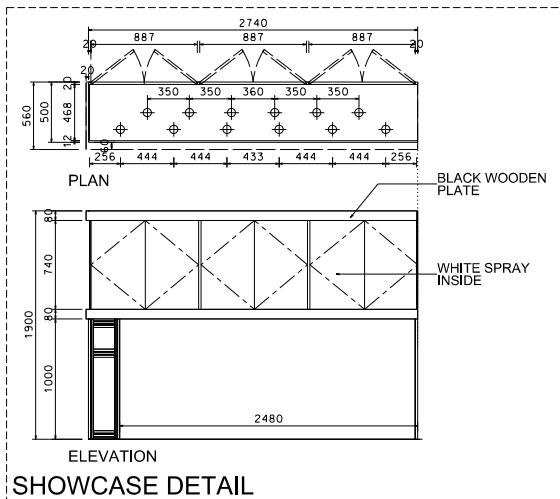

Hong Kong Watch & Clock Fair

香港鐘表展

4M x 3M Deluxe Booth (Left Corner) - Timepiece Extravaganza

4米 x 3米 國際名表薈萃高級攤位 (左邊角位)

BOOTH SPECIFICATIONS		QTY.
	2740mmW x 500mmD x 740mmH (INTERNAL SIZE 2700W x 468D x 740H) FRONT TALL SHOWCASE W/ 12 X 50W EYEBALL HALOGEN DOWNLIGHT & 3 X WHITE SWING DOORS & LOCKABLE CABINET UNDERNEATH 2740mm(闊) x 500mm(深) x 740mm(高) (內部的尺寸: 2720mm(闊) x 468mm(深) x 740mm(高)) 門前高身櫥櫃連12 X 50w 牛眼石夾燈及3 x 白色木拖門, 連有鎖地櫃	1
	1000mmW x 500mmD x 2500mmH TALL SHOWCASE W/ 2 X 50W HALOGEN DOWNLIGHT, W/ GLASS SLIDING DOOR & 1 LAYER OF GLASS SHELF, CABINET UNDERNEATH 1000mm(闊) x 500mm(深) x 2500mm(高) 高身櫥櫃連2 x 50w 石夾燈連1層玻璃層板及玻璃拖門, 連有鎖地櫃	2
	LONG ARMED SPOTLIGHT (300MM) 23 WATT ENERGY SAVING LAMP (YELLOW LIGHT) 23瓦特窄電燈燈長臂射燈(約長300mm)(黃光)	2
	50W HALOGEN UPLIGHT (FOR FASCIA) 50瓦特石夾燈 (射燈牌用)	7
	50W HALOGEN DOWNLIGHT (FOR ENTRANCE) 50瓦特石夾燈 (門口用)	8
	500W SQUARE PIN POWER SOCKET (FOR ONE APPLIANCE USE ONLY, NOT PERMITTED FOR LIGHTING CONNECTION) 只供一件電器用之500瓦特電源方腳插座(220伏特) (不可用於照明裝置)	1
	700mmW x 700mmD x 750mmH MEETING TABLE 正方形 (0.7米長x0.7米闊x0.75米高)	1
	BLACK LEATHER CHAIR 黑色皮椅	3
	CEILING BEAM 天花橫樑	3.5M
	STICKER CUT OUT COMPANY NAME & LOGO 公司名稱及商標	1
	RUBBISH BIN 廢紙箱	1
	CARPET 地毯	12SQM