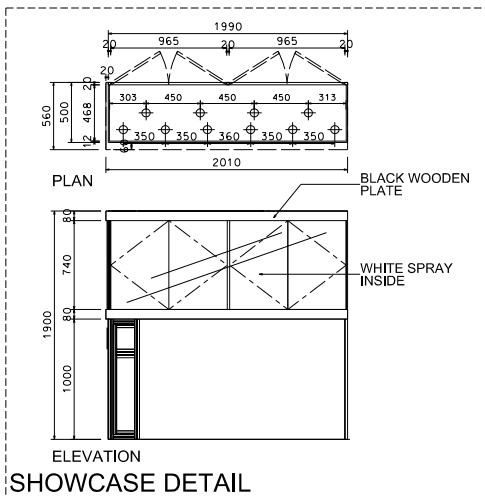

Hong Kong Watch & Clock Fair

香港鐘表展

3M x 3M Deluxe Booth (Right Corner) - Timepiece Extravaganza

3米 x 3米 國際名表薈萃高級攤位(右邊角位)

BOOTH SPECIFICATIONS		QTY.
	1990mmW x 500mmD x 740mmH (INTERNAL SIZE 1950W X 468D X 740H) FRONT TALL SHOWCASE W/ 10 X 50W EYEBALL HALOGEN DOWNLIGHT & 2 X WHITE SWING DOORS & LOCKABLE CABINET UNDERNEATH 1990mm(闊) x 500mm(深) x 740mm(高) (內部的尺寸:1950mm(闊) x 468mm(深) x 740mm(高)) 門前高身櫥櫃連10 X 50w 牛眼石英燈及2 x 白色木掩門, 連有鎖地櫃	1
	1000mmW x 500mmD x 2500mmH TALL SHOWCASE W/ 2 X 50W HALOGEN DOWNLIGHT W/ GLASS SLIDING DOOR & 1 LAYER OF GLASS SHELF, CABINET UNDERNEATH 1000mm(闊) x 500mm(深) x 2500mm(高) 高身櫥櫃連2 x 50W 石英燈連1層玻璃層板及玻璃趟門, 連有鎖地櫃	2
	LONG ARMED SPOTLIGHT (300MM) 23 WATT ENERGY SAVING LAMP (YELLOW LIGHT) 23瓦特燈泡燈長臂射燈(的長300mm)(黃光)	2
	50W HALOGEN UPLIGHT (FOR FASCIA) 50瓦特石英燈 (射招牌用)	6
	50W HALOGEN DOWNLIGHT (FOR ENTRANCE) 50瓦特石英燈 (門上用)	7
	500W SQUARE PIN POWER SOCKET (FOR ONE APPLIANCE USE ONLY, NOT PERMITTED FOR LIGHTING CONNECTION) 只供一件電器用之500瓦特電器方插插頭(220伏特)(不可用於照明燈頭)	1
	700mmW x 700mmD x 750mmH MEETING TABLE 正方形(0.7米長X0.7米闊X0.75米高)	1
	BLACK LEATHER CHAIR 黑色皮椅	3
	CEILING BEAM 天花橫樑	2.5M
	STICKER CUT OUT COMPANY NAME & LOGO 公司名稱及商標	1
	RUBBISH BIN 廢紙箱	1
	CARPET 地毯	9sqm