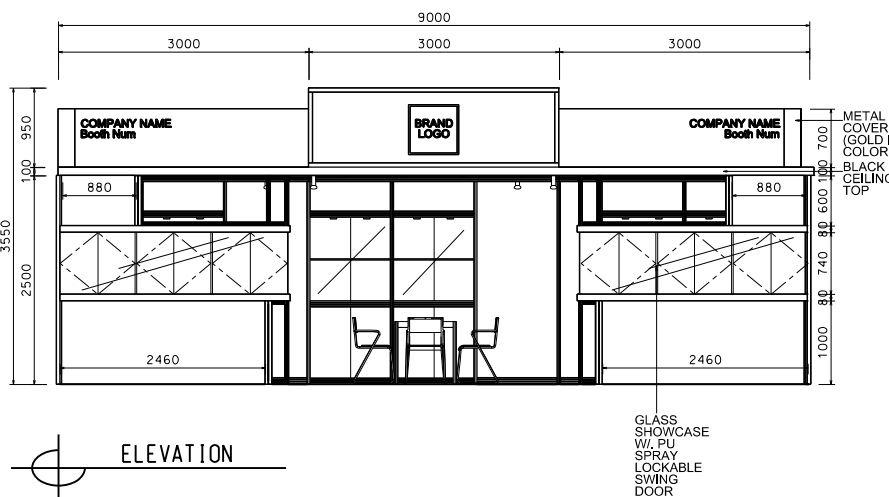

ELEVATION

BOOTH SPECIFICATIONS		QTY.
	2740mmW x 500mmD x 740mmH (INTERNAL SIZE 2700W x 468D x 740H) FRONT TALL SHOWCASE W/ 12 X 50W EYEBALL HALOGEN DOWNLIGHT & 3 X WHITE SWING DOORS & LOCKABLE CABINET UNDERNEATH 2740mm(闊) x 500mm(深) x 740mm(高) (內部淨尺寸: 2700mm(闊) x 468mm(深) x 740mm(高)) 雙面玻璃展櫃配12 x 50W(每層)射燈及3扇玻璃門, 設有鎖櫃	2
	1000mmW x 500mmD x 2500mmH TALL SHOWCASE W/ 2 X 50W HALOGEN DOWNLIGHT W/ GLASS SLIDING DOOR & 1 LAYER OF GLASS SHELF, CABINET UNDERNEATH 1000mm(闊) x 500mm(深) x 2500mm(高) 亮面玻璃櫃配 2 x 50W(右側)射燈1層玻璃展櫃	6
	LONG ARMED SPOTLIGHT (300MM) 23 WATT ENERGY SAVING LAMP (YELLOW LIGHT) 23瓦長臂聚光燈(射燈)(300mm(長度))	6
	50W HALOGEN UPLIGHT (FOR FASCIA) 50瓦射燈(射燈)	13
	50W HALOGEN DOWNLIGHT (FOR ENTRANCE) 50瓦射燈(射燈)	14
	50W SQUARE PIN POWER SOCKET (FOR ONE APPLIANCE USE ONLY, NOT PERMITTED FOR LIGHTING CONNECTION) 1個一吋電插(只准供電器用, 不准供燈用) (不可用於接駁射燈)	3
	700mmW x 700mmD x 750mmH MEETING TABLE 圓形枱	3
	BLACK LEATHER CHAIR 黑色皮椅	9
	CEILING BEAM 天花樑	13.5M
	STICKER CUT OUT COMPANY NAME & LOGO 公司名稱及商標	1
	RUBBISH BIN 廢紙筒	3
	CARPET 地毯	27SQM