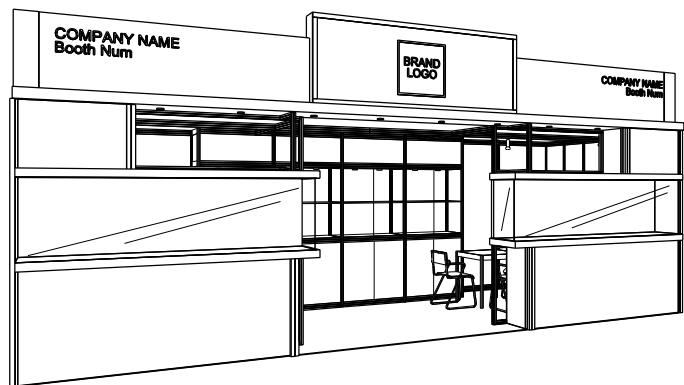

8M x 3M Deluxe Booth-Timepiece Extravaganza

8米 x 3米 國際名表薈萃高級攤位

BOOTH SPECIFICATIONS		QTY.
	2740mmW X 500mmD X 740mmH (INTERNAL SIZE 2700W X 468D X 740H) FRONT TALL SHOWCASE W/ 12 X 50W EYEBALL HALOGEN DOWNLIGHT & 3 X WHITE SWING DOORS & LOCKABLE CABINET UNDERNEATH 2740mm(闊) x 500mm(深) x 740mm(高) (內部尺寸: 2700mm(闊) x 468mm(深) x 740mm(高)) 門前高身旋轉櫃連12 X 50w 牛眼石英燈及3 x 白色木掩門, 連有鎖地櫃	2
	1000mmW x 500mmD x 2500mmH TALL SHOWCASE W/ 2 X 50W HALOGEN DOWNLIGHT W/ GLASS SLIDING DOOR & 1 LAYER OF GLASS SHELF, CABINET UNDERNEATH 1000mm(闊) x 500mm(深) x 2500mm(高) 高身旋轉櫃連2 x 50W 石英燈連1層玻璃層板及玻璃櫃門, 連有鎖地櫃	4
	LONG ARMED SPOTLIGHT (300MM) 23 WATT ENERGY SAVING LAMP (YELLOW LIGHT)	4
	50W HALOGEN UPLIGHT (FOR FASCIA)	8
	50W HALOGEN DOWNLIGHT (FOR ENTRANCE)	8
	500w SQUARE PIN POWER SOCKET (FOR ONE APPLIANCE USE ONLY, NOT PERMITTED FOR LIGHTING CONNECTION) 只限一併電器用之500瓦特電器方插頭(220伏特) (不可用於照明裝置)	2
	700mmW x 700mmD x 750mmH MEETING TABLE 正方形(闊, 7尺) x 正方形(深, 75厘米)	2
	BLACK LEATHER CHAIR 黑色皮椅	6
	CEILING BEAM 天花桁樑	12M
	STICKER CUT OUT COMPANY NAME & LOGO 公司名稱及商標	1
	RUBBISH BIN 廢紙箱	2
	CARPET 地毯	24SQM