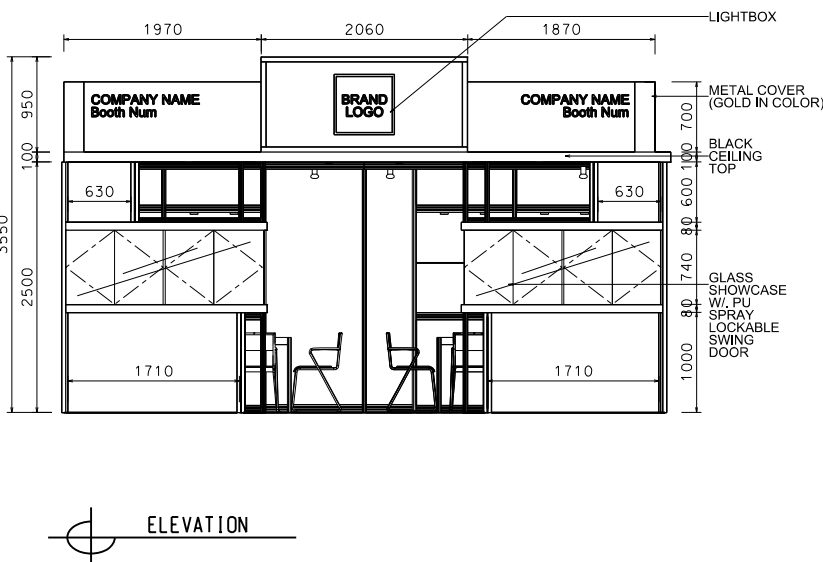

6M x 3M Deluxe Booth-Timepiece Extravaganza (Right Corner)

6米 x 3米 國際名表薈萃高級攤位 (右邊角位)

BOOTH SPECIFICATIONS		QTY.
	1990mmW x 500mmD x 740mmH (INTERNAL SIZE 1950W X 468D X 740H) FRONT TALL SHOWCASE W/ 10 X 50W EYEBALL HALOGEN DOWNLIGHT & 2 X WHITE SWING DOORS & LOCKABLE CABINET UNDERNEATH 1990mm(闊) x 500mm(深) x 740mm(高) (內部的尺寸: 1950mm(闊) x 468mm(深) x 740mm(高)) 門前高身櫃櫃連10 X 50w 平嵌石英燈及2 x 白色木櫃門, 連有鎖匙櫃	2
	1000mmW x 500mmD x 2500mmH TALL SHOWCASE W/ 2 X 50W HALOGEN DOWNLIGHT W/ GLASS SLIDING DOOR & 1 LAYER OF GLASS SHELF, CABINET UNDERNEATH 1000mm(闊) x 500mm(深) x 2500mm(高) 高身櫃櫃連2 x 50W 石英燈連1層玻璃層板及玻璃趟門, 連有鎖匙櫃	4
	LONG ARMED SPOTLIGHT (300MM) 23 WATT ENERGY SAVING LAMP (YELLOW LIGHT) 23 瓦特燈燈燈燈長臂射燈(射光300mm)黃光	4
	50W HALOGEN UPLIGHT (FOR FASCIA) 50 瓦特石英燈 (射燈埋頂)	9
	50W HALOGEN DOWNLIGHT (FOR ENTRANCE) 50 瓦特石英燈 (射燈埋頂)	10
	500w SQUARE PIN POWER SOCKET (FOR ONE APPLIANCE USE ONLY, NOT PERMITTED FOR LIGHTING CONNECTION) (只供一用電器用, 500w 高身櫃櫃內射燈埋頂(200w) (不可用於接駁電線))	2
	700mmW x 700mmD x 750mmH MEETING TABLE 正方形枱 700x700x750mm(高)	2
	BLACK LEATHER CHAIR 黑色皮椅	6
	CEILING BEAM 天花橫樑	9.5M
	STICKER CUT OUT COMPANY NAME & LOGO 公司名稱及商標	1
	RUBBISH BIN 廢紙筒	2
	CARPET 地毯	18sqm