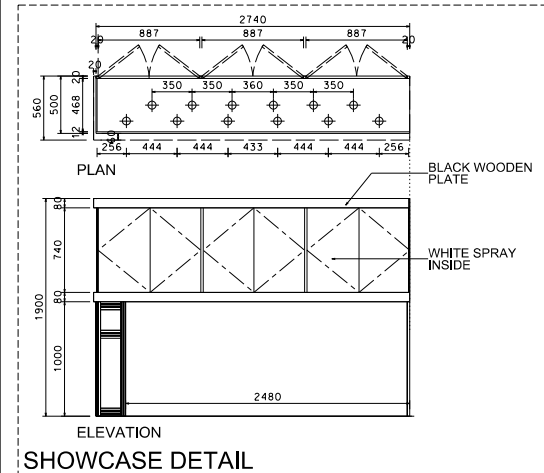

8M x 3M Deluxe Booth-Timepiece Extravaganza (Right Corner)

8米 x 3米 國際名表薈萃高級攤位 (右邊角位)

BOOTH SPECIFICATIONS		QTY.
	2740mmW X 500mmD X 740mmH (INTERNAL SIZE 2700W X 468D X 740H) FRONT TALL SHOWCASE W/ 12 X 50W EYEBALL HALOGEN DOWNLIGHT & 3 X WHITE SWING DOORS & LOCKABLE CABINET UNDERNEATH 2740mm(闊) x 500mm(深) x 740mm(高) (內層淨尺寸: 2700mm(闊) x 468mm(深) x 740mm(高)) 門前高身旋轉櫃連12 X 50w 牛眼石英燈及3 x 白色木掩門, 連有鎖地櫃	2
	1000mmW x 500mmD x 2500mmH TALL SHOWCASE W/ 2 X 50W HALOGEN DOWNLIGHT W/ GLASS SLIDING DOOR & 1 LAYER OF GLASS SHELF, CABINET UNDERNEATH 1000mm(闊) x 500mm(深) x 2500mm(高) 高身旋轉櫃連2 x 50W 石英燈連1層玻璃層板及玻璃櫃門, 連有鎖地櫃	4
	LONG ARMED SPOTLIGHT (300MM) 23 WATT ENERGY SAVING LAMP (YELLOW LIGHT) 23瓦特牛眼燈(射燈)	4
	50W HALOGEN UPLIGHT (FOR FASCIA) 50瓦特石英燈(射燈)	11
	50W HALOGEN DOWNLIGHT (FOR ENTRANCE)	12
	500w SQUARE PIN POWER SOCKET (FOR ONE APPLIANCE USE ONLY, NOT PERMITTED FOR LIGHTING CONNECTION) 只限一併電器用之500瓦特電源方插(220伏特) (不可用於照明裝置)	2
	700mmW x 700mmD x 750mmH MEETING TABLE 正方形(邊: 700)毫米方檯(750高)	2
	BLACK LEATHER CHAIR 黑色皮椅	6
	CEILING BEAM 天花桁樑	12.5M
	STICKER CUT OUT COMPANY NAME & LOGO 公司名稱及商標	1
	RUBBISH BIN 廢紙箱	2
	CARPET 地毯	24SQM