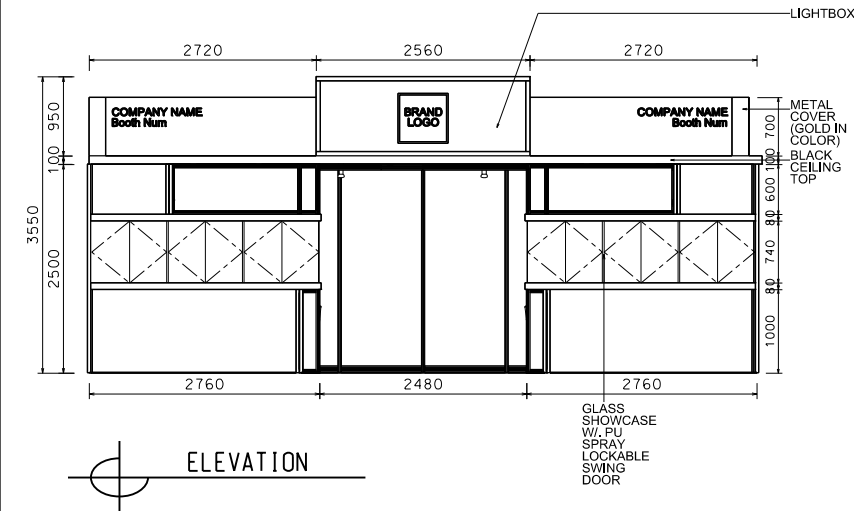

8M x 3M Deluxe Booth-Timepiece Extravaganza (Right Corner)

8米 x 3米 國際名表薈萃高級攤位 (右邊角位)

BOOTH SPECIFICATIONS		QTY.
	2740mmW X 500mmD X 740mmH (INTERNAL SIZE 2700W X 468D X 740H) FRONT TALL SHOWCASE W/ 12 X 50W EYEBALL HALOGEN DOWNLIGHT & 3 X WHITE SWING DOORS & LOCKABLE CABINET UNDERNEATH 2740mm(闊) x 500mm(深) x 740mm(高) (內層淨尺寸: 2700mm(闊) x 468mm(深) x 740mm(高)) 門前高身旋轉櫃連12 X 50w 牛眼石英燈及3 x 白色木掩門, 連有鎖地櫃	2
	1000mmW x 500mmD x 2500mmH TALL SHOWCASE W/ 2 X 50W HALOGEN DOWNLIGHT W/ GLASS SLIDING DOOR & 1 LAYER OF GLASS SHELF, CABINET UNDERNEATH 1000mm(闊) x 500mm(深) x 2500mm(高) 高身旋轉櫃連2 x 50W 石英燈連1層玻璃層板及玻璃櫃門, 連有鎖地櫃	4
	LONG ARMED SPOTLIGHT (300MM) 23 WATT ENERGY SAVING LAMP (YELLOW LIGHT) 23瓦特牛眼燈(射燈)	4
	50W HALOGEN UPLIGHT (FOR FASCIA) 50瓦特石英燈(射燈)	11
	50W HALOGEN DOWNLIGHT (FOR ENTRANCE)	12
	500w SQUARE PIN POWER SOCKET (FOR ONE APPLIANCE USE ONLY, NOT PERMITTED FOR LIGHTING CONNECTION) 只限一併電器用之500瓦特電源方插(220伏特) (不可用於照明裝置)	2
	700mmW x 700mmD x 750mmH MEETING TABLE 正方形(邊: 700)毫米方檯(750高)	2
	BLACK LEATHER CHAIR 黑色皮椅	6
	CEILING BEAM 天花桁樑	12.5M
	STICKER CUT OUT COMPANY NAME & LOGO 公司名稱及商標	1
	RUBBISH BIN 廢紙箱	2
	CARPET 地毯	24SQM