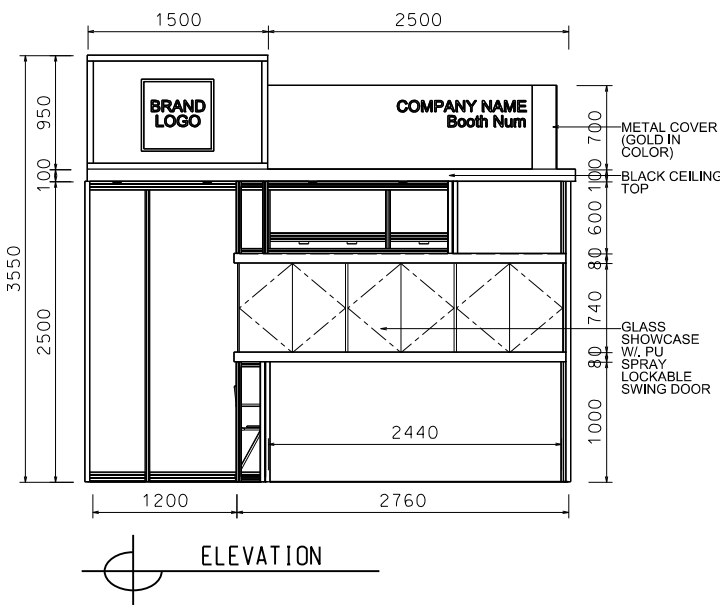

Hong Kong Watch & Clock Fair

香港鐘表展

4M x 3M Deluxe Booth (Right Corner) - Timepiece Extravaganza

4米 x 3米 國際名表薈萃高級攤位 (右邊角位)

BOOTH SPECIFICATIONS		QTY.
	2740mmW X 500mmD X 740mmH (INTERNAL SIZE 2700W X 468D X 740H) FRONT TALL SHOWCASE W/ 12 X 50W EYEBALL HALOGEN DOWNLIGHT & 3 X WHITE SWING DOORS & LOCKABLE CABINET UNDERNEATH 2740mm(闊) x 500mm(深) x 740mm(高) (內部的尺寸:2720mm(闊) x 468mm(深) x 740mm(高)) 門前高身櫥櫃連12 X 50w 牛眼石英燈及3 x 白色木拖門, 連有鎖地櫃	1
	1000mmW x 500mmD x 2500mmH TALL SHOWCASE W/ 2 X 50W HALOGEN DOWNLIGHT, W/ GLASS SLIDING DOOR & 1 LAYER OF GLASS SHELF, CABINET UNDERNEATH 1000mm(闊) x 500mm(深) x 2500mm(高) 高身櫥櫃連2 x 50W 石英燈連1層玻璃層板及玻璃拖門, 連有鎖地櫃	2
	LONG ARMED SPOTLIGHT (300MM) 23 WATT ENERGY SAVING LAMP (YELLOW LIGHT) 23瓦特燈燈櫃長臂射燈(約長300mm)(黃光)	2
	50W HALOGEN UPLIGHT (FOR FASCIA) 50瓦特石英燈 (射招牌用)	7
	50W HALOGEN DOWNLIGHT (FOR ENTRANCE) 50瓦特石英燈 (門口用)	8
	500w SQUARE PIN POWER SOCKET (FOR ONE APPLIANCE USE ONLY, NOT PERMITTED FOR LIGHTING CONNECTION) 只供一件電器用之500瓦特電源方腳插座(220伏特) (不可用於照明裝置)	1
	700mmW x 700mmD x 750mmH MEETING TABLE 正方形(0.7米長x0.7米闊x0.75米高)	1
	BLACK LEATHER CHAIR 黑色皮椅	3
	CEILING BEAM 天花橫樑	3.5M
	STICKER CUT OUT COMPANY NAME & LOGO 公司名稱及商標	1
	RUBBISH BIN 廢紙箱	1
	CARPET 地毯	12SQM