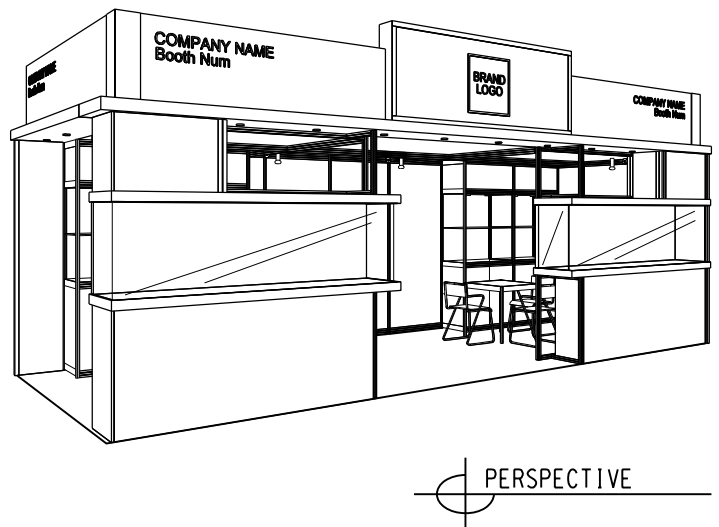

8M x 3M Deluxe Booth-Timepiece Extravaganza (Left Corner)

8米 x 3米 國際名表薈萃高級攤位 (左邊角位)

BOOTH SPECIFICATIONS		QTY.
	2740mmW X 500mmD X 740mmH (INTERNAL SIZE 2700W X 468D X 740H) FRONT TALL SHOWCASE W/ 12 X 50W EYEBALL HALOGEN DOWNLIGHT & 3 X WHITE SWING DOORS & LOCKABLE CABINET UNDERNEATH 2740mm(闊) x 500mm(深) x 740mm(高) (內部尺寸: 2700mm(闊) x 468mm(深) x 740mm(高)) 門前高身旋轉櫃連12 X 50w 牛眼石夾燈及3 x 白色木掩門, 連有鎖地櫃	2
	1000mmW x 500mmD x 2500mmH TALL SHOWCASE W/ 2 X 50W HALOGEN DOWNLIGHT W/ GLASS SLIDING DOOR & 1 LAYER OF GLASS SHELF, CABINET UNDERNEATH 1000mm(闊) x 500mm(深) x 2500mm(高) 高身旋轉櫃連2 x 50W 石英燈連1層玻璃層板及玻璃櫃門, 連有鎖地櫃	4
	LONG ARMED SPOTLIGHT (300MM) 23 WATT ENERGY SAVING LAMP (YELLOW LIGHT) 23瓦特牛眼燈(射燈)	4
	50W HALOGEN UPLIGHT (FOR FASCIA) 50瓦特石英燈(射燈)	11
	50W HALOGEN DOWNLIGHT (FOR ENTRANCE) 50瓦特石英燈	12
	500w SQUARE PIN POWER SOCKET (FOR ONE APPLIANCE USE ONLY, NOT PERMITTED FOR LIGHTING CONNECTION) 只限一併電器用之500瓦特電源方插插座(220伏特) (不可用於照明裝置)	2
	700mmW x 700mmD x 750mmH MEETING TABLE 正方形(闊、深)700x700mm 方插座(高)750mm	2
	BLACK LEATHER CHAIR 黑色皮椅	6
	CEILING BEAM 天花桁樑	12.5M
	STICKER CUT OUT COMPANY NAME & LOGO 公司名稱及商標	1
	RUBBISH BIN 廢紙箱	2
	CARPET 地毯	24SQM