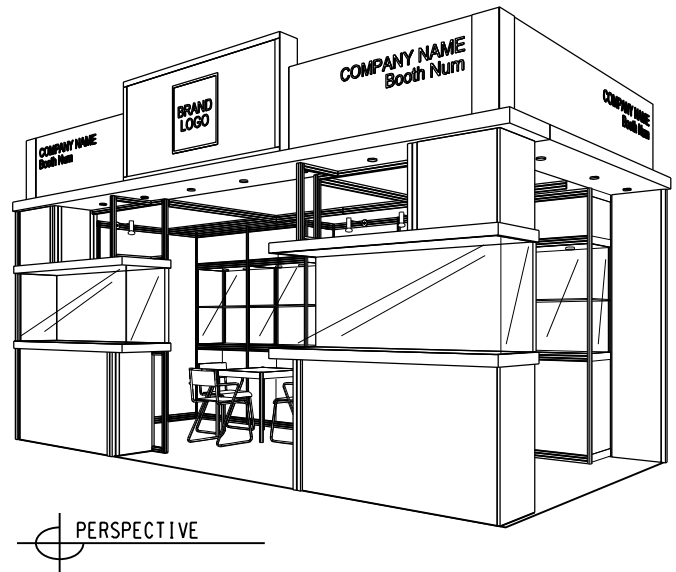

6M x 3M Deluxe Booth-Timepiece Extravaganza (Right Corner)

6米 x 3米 國際名表薈萃高級攤位 (右邊角位)

BOOTH SPECIFICATIONS		QTY.
	1990mmW x 500mmD x 740mmH (INTERNAL SIZE 1950W X 468D X 740H) FRONT TALL SHOWCASE W/ 10 X 50W EYEBALL HALOGEN DOWNLIGHT & 2 X WHITE SWING DOORS & LOCKABLE CABINET UNDERNEATH 1990mm(闊) x 500mm(深) x 740mm(高) (內部的尺寸: 1950mm(闊) x 468mm(深) x 740mm(高)) 門前高身櫃櫃連10 X 50w 平嵌石英燈及2 x 白色木櫃門, 連有鎖匙櫃	2
	1000mmW x 500mmD x 2500mmH TALL SHOWCASE W/ 2 X 50W HALOGEN DOWNLIGHT W/ GLASS SLIDING DOOR & 1 LAYER OF GLASS SHELF, CABINET UNDERNEATH 1000mm(闊) x 500mm(深) x 2500mm(高) 高身櫃櫃連2 x 50W 石英燈連1層玻璃層板及玻璃趟門, 連有鎖匙櫃	4
	LONG ARMED SPOTLIGHT (300MM) 23 WATT ENERGY SAVING LAMP (YELLOW LIGHT) 23 瓦特燈燈燈燈長臂射燈(射光300mm)黃光	4
	50W HALOGEN UPLIGHT (FOR FASCIA) 50 瓦特石英燈 (射燈埋頂)	9
	50W HALOGEN DOWNLIGHT (FOR ENTRANCE) 50 瓦特石英燈 (射燈埋頂)	10
	500w SQUARE PIN POWER SOCKET (FOR ONE APPLIANCE USE ONLY, NOT PERMITTED FOR LIGHTING CONNECTION) (只供一用電器用, 500w 高身櫃櫃內射燈埋頂(200w) (不可用於接駁電線))	2
	700mmW x 700mmD x 750mmH MEETING TABLE 正方形枱 700x700x750mm(高)	2
	BLACK LEATHER CHAIR 黑色皮椅	6
	CEILING BEAM 天花橫樑	9.5M
	STICKER CUT OUT COMPANY NAME & LOGO 公司名稱及商標	1
	RUBBISH BIN 廢紙筒	2
	CARPET 地毯	18sqm