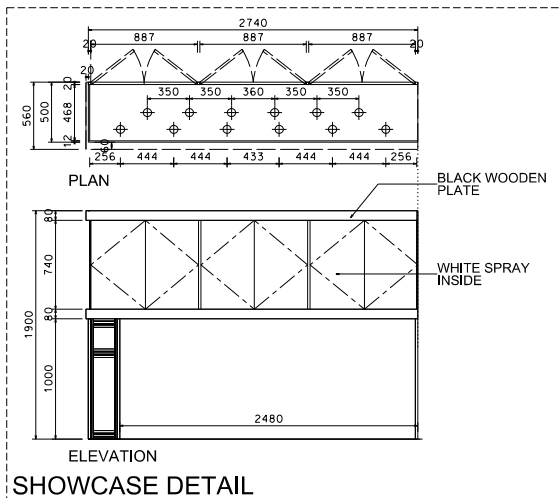

Hong Kong Watch & Clock Fair

香港鐘表展

4M x 3M Deluxe Booth- Timepiece Extravaganza

4米 x 3米 國際名表薈萃高級攤位

BOOTH SPECIFICATIONS		QTY.
	2740mmW x 500mmD x 740mmH (INTERNAL SIZE 2700W X 468D X 740H) FRONT TALL SHOWCASE W/ 12 X 50W EYEBALL HALOGEN DOWNLIGHT & 3 X WHITE SWING DOORS & LOCKABLE CABINET UNDERNEATH 2740mm(闊) x 500mm(深) x 740mm(高) (內部的尺寸:2720mm(闊) x 468mm(深) x 740mm(高)) 門前高身櫥櫃連12 X 50w 半眼射燈及3 x 白色木拖門, 連有鎖地櫃	1
	1000mmW x 500mmD x 2500mmH TALL SHOWCASE W/ 2 X 50W HALOGEN DOWNLIGHT, W/ GLASS SLIDING DOOR & 1 LAYER OF GLASS SHELF, CABINET UNDERNEATH 1000mm(闊) x 500mm(深) x 2500mm(高) 高身櫥櫃連2 x 50w 石英燈連1層玻璃層板及玻璃趟門, 連有鎖地櫃	2
	LONG ARMED SPOTLIGHT (300MM) 23 WATT ENERGY SAVING LAMP (YELLOW LIGHT) 23瓦特燈炮燈長臂射燈(約長300mm)(黃光)	2
	50W HALOGEN UPLIGHT (FOR FASCIA) 50瓦特石英燈 (射燈專用)	4
	50W HALOGEN DOWNLIGHT (FOR ENTRANCE) 50瓦特石英燈 (門口用)	4
	500w SQUARE PIN POWER SOCKET (FOR ONE APPLIANCE USE ONLY, NOT PERMITTED FOR LIGHTING CONNECTION) 只供一件電器用之500瓦特電源方腳插座(220伏特) (不可用於照明裝置)	1
	700mmW x 700mmD x 750mmH MEETING TABLE 正方形(0.7米長x0.7米闊x0.75米高)	1
	BLACK LEATHER CHAIR 黑色皮椅	3
	CEILING BEAM 天花橫樑	4M
	STICKER CUT OUT COMPANY NAME & LOGO 公司名稱及商標	1
	RUBBISH BIN 廢紙箱	1
	CARPET 地毯	12SQM