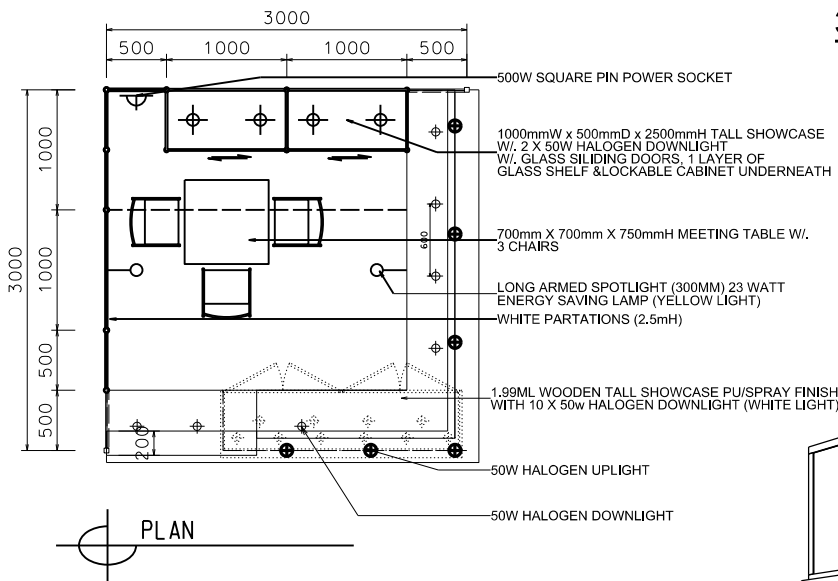

Hong Kong Watch & Clock Fair

香港鐘表展

3M x 3M Deluxe Booth (Right Corner) - Timepiece Extravaganza

3米 x 3米 國際名表薈萃高級攤位(右邊角位)

BOOTH SPECIFICATIONS		QTY.
	1990mmW x 500mmD x 740mmH (INTERNAL SIZE 1950W X 468D X 740H) FRONT TALL SHOWCASE W/ 10 X 50W EYEBALL HALOGEN DOWNLIGHT & 2 X WHITE SWING DOORS & LOCKABLE CABINET UNDERNEATH 1990mm(闊) x 500mm(深) x 740mm(高) (內部的尺寸:1950mm(闊) x 468mm(深) x 740mm(高)) 門前高身櫥櫃連10 X 50w 牛眼石英燈及2 x 白色木掩門, 連有鎖地櫃	1
	1000mmW x 500mmD x 2500mmH TALL SHOWCASE W/ 2 X 50W HALOGEN DOWNLIGHT W/ GLASS SLIDING DOOR & 1 LAYER OF GLASS SHELF, CABINET UNDERNEATH 1000mm(闊) x 500mm(深) x 2500mm(高) 高身櫥櫃連2 x 50W 石英燈連1層玻璃層板及玻璃趟門, 連有鎖地櫃	2
	LONG ARMED SPOTLIGHT (300MM) 23 WATT ENERGY SAVING LAMP (YELLOW LIGHT) 23瓦特燈泡燈長臂射燈(的長300mm)(黃光)	2
	50W HALOGEN UPLIGHT (FOR FASCIA) 50瓦特石英燈 (射招牌用)	6
	50W HALOGEN DOWNLIGHT (FOR ENTRANCE) 50瓦特石英燈 (門上用)	7
	500W SQUARE PIN POWER SOCKET (FOR ONE APPLIANCE USE ONLY, NOT PERMITTED FOR LIGHTING CONNECTION) 只供一件電器用之500瓦特電器方插插頭(220伏特)(不可用於照明燈頭)	1
	700mmW x 700mmD x 750mmH MEETING TABLE 正方形(0.7米長X0.7米闊X0.75米高)	1
	BLACK LEATHER CHAIR 黑色皮椅	3
	CEILING BEAM 天花橫樑	2.5M
	STICKER CUT OUT COMPANY NAME & LOGO 公司名稱及商標	1
	RUBBISH BIN 廢紙箱	1
	CARPET 地毯	9sqm