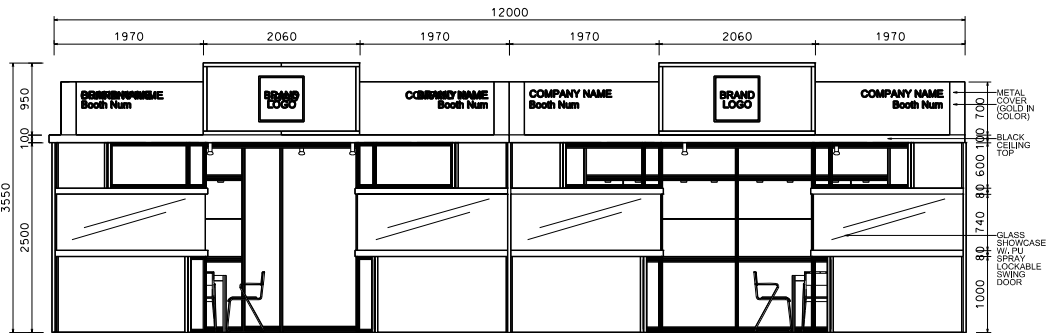

12M x 3M Deluxe Booth-Timepiece Extravaganza (Left Corner)

12米 x 3米 國際名表薈萃高級攤位 (左邊角位)

BOOTH SPECIFICATIONS		QTY.
	1990mmW X 500mmD X 740mmH (INTERNAL SIZE 1950W X468D X 740H) FRONT TALL SHOWCASE W/ 10 X 50W EYEBALL HALOGEN DOWNLIGHT & 2 X WHITE SWING DOORS & LOCKABLE CABINET UNDERNEATH 1990mm(闊) x 500mm(深) x 740mm(高) (內層淨尺寸: 1950mm(闊) x 468mm(深) x 740mm(高)) 門前高身櫃櫃連10 X 50w半眼石英燈及2 x 白色木掩門, 連有鎖地櫃	3
	1000mmW x 500mmD x 2500mmH TALL SHOWCASE W/ 2 X 50W HALOGEN DOWNLIGHT W/ GLASS SLIDING DOOR & 1 LAYER OF GLASS SHELF, CABINET UNDERNEATH 1000mm(闊) x 500mm(深) x 2500mm(高) 高身動櫃連2 x 50W石英燈連1層玻璃層板 及玻璃櫃門, 連有鎖地櫃	6
	LONG ARMED SPOTLIGHT (300MM) 23 WATT ENERGY SAVING LAMP (YELLOW LIGHT) 23瓦長臂電筒燈(射燈)射距約1.8米(射燈)	6
	50W HALOGEN UPLIGHT (FOR FASCIA) 50瓦石英燈(射燈)射燈	15
	50W HALOGEN DOWNLIGHT (FOR ENTRANCE) 50瓦石英燈(射燈)射燈	16
	500w SQUARE PIN POWER SOCKET (FOR ONE APPLIANCE USE ONLY, NOT PERMITTED FOR LIGHTING CONNECTION) 只限一併電器用之500瓦特電器方插插頭(220伏特) (不可用於照明裝置)	3
	700mmW x 700mmD x 750mmH MEETING TABLE 正方形(邊: 700x 700) 750mm(高) 會議桌	3
	BLACK LEATHER CHAIR 黑色皮椅	9
	CEILING BEAM 天花桁樑	19M
	STICKER CUT OUT COMPANY NAME & LOGO 公司名稱及商標	2
	RUBBISH BIN 廢紙箱	3
	CARPET 地毯	36SQM