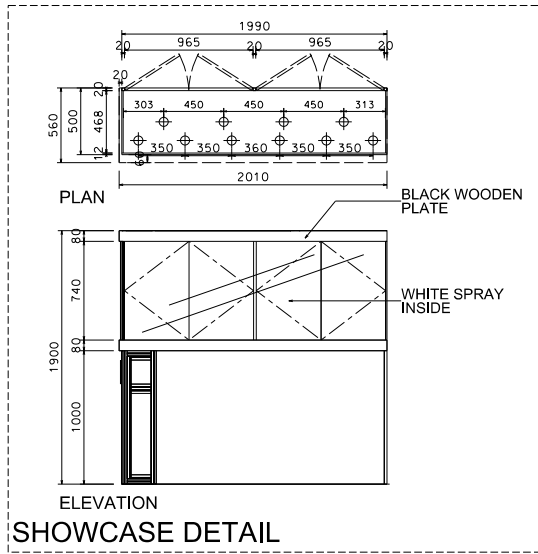

Hong Kong Watch & Clock Fair

香港鐘表展

6M x 3M Deluxe Booth-Timepiece Extravaganza

6米 x 3米 國際名表薈萃高級攤位

BOOTH SPECIFICATIONS		QTY.
	1990mmW x 500mmD x 740mmH (INTERNAL SIZE 1950W X 468D X 740H) FRONT TALL SHOWCASE W/ 10 X 50W EYEBALL HALOGEN DOWNLIGHT & 2 X WHITE SWING DOORS & LOCKABLE CABINET UNDERNEATH 1900mm(闊) x 500mm(深) x 740mm(高) (內部的尺寸: 1950mm(闊) x 468mm(深) x 740mm(高)) 門前高身櫃櫃連10 X 50w 平嵌石英燈及2 x 白色木櫃門, 連有線地盤	2
	1000mmW x 500mmD x 2500mmH TALL SHOWCASE W/ 2 X 50W HALOGEN DOWNLIGHT W/ GLASS SLIDING DOOR & 1 LAYER OF GLASS SHELF, CABINET UNDERNEATH 1000mm(闊) x 500mm(深) x 2500mm(高) 高身櫃櫃連2 x 50W 石英燈連1層玻璃層板及玻璃趟門, 連有線地盤	4
	LONG ARMED SPOTLIGHT (300MM) 23 WATT ENERGY SAVING LAMP (YELLOW LIGHT)	4
	50W HALOGEN UPLIGHT (FOR FASCIA)	6
	50W HALOGEN DOWNLIGHT (FOR ENTRANCE)	6
	500w SQUARE PIN POWER SOCKET (FOR ONE APPLIANCE USE ONLY, NOT PERMITTED FOR LIGHTING CONNECTION) (只供一用電器用, 500w 高壓電器除外(200V 以下) 不可用於照明電路)	2
	700mmW x 700mmD x 750mmH MEETING TABLE (正方形 0.7米邊長, 750mm高)	2
	BLACK LEATHER CHAIR (黑色皮椅)	6
	CEILING BEAM (天花橫樑)	11M
	STICKER CUT OUT COMPANY NAME & LOGO (公司名稱及商標)	1
	RUBBISH BIN (廢紙箱)	2
	CARPET (地毯)	18sqm