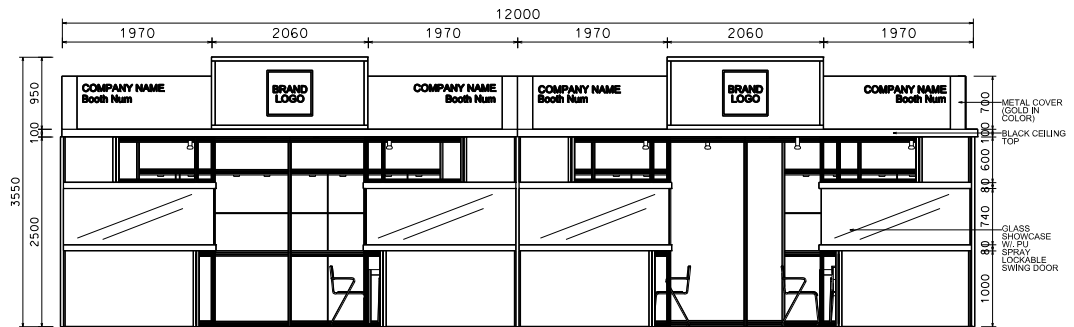

12M x 3M Deluxe Booth-Timepiece Extravaganza (Right Corner)

12米 x 3米 國際名表薈萃高級攤位 (右邊角位)

BOOTH SPECIFICATIONS

	BOOTH SPECIFICATIONS	QTY.
	1990mmW X 500mmD X 740mmH (INTERNAL SIZE 1950W X468D X 740H) FRONT TALL SHOWCASE W/ 10 X 50W EYEBALL HALOGEN DOWNLIGHT & 2 X WHITE SWING DOORS & LOCKABLE CABINET UNDERNEATH 1990mm(闊) x 500mm(深) x 740mm(高) (內部的尺寸: 1950mm(闊) x 468mm(深) x 740mm(高)) 門前高身櫃櫃連10 X 50w 牛眼石英燈及2 x 白色木隔門, 連有鎖地櫃	3
	1000mmW x 500mmD x 2500mmH TALL SHOWCASE W/ 2 X 50W HALOGEN DOWNLIGHT W/ GLASS SLIDING DOOR & 1 LAYER OF GLASS SHELF, CABINET UNDERNEATH 1000mm(闊) x 500mm(深) x 2500mm(高) 高身櫃櫃連2 x 50W 石英燈連1層玻璃層板及玻璃隔門, 連有鎖地櫃	8
	LONG ARMED SPOTLIGHT (300MM) 23 WATT ENERGY SAVING LAMP (YELLOW LIGHT) 23瓦特長臂燈(射燈) (射光)	8
	50W HALOGEN UPLIGHT (FOR FASCIA) 50瓦特石英燈(射燈)	15
	50W HALOGEN DOWNLIGHT (FOR ENTRANCE) 50瓦特石英燈(射燈)	16
	500w SQUARE PIN POWER SOCKET (FOR ONE APPLIANCE USE ONLY, NOT PERMITTED FOR LIGHTING CONNECTION) 只限一件電器用之500瓦特電源方插插座(220伏特) (不可用於照明裝置)	4
	700mmW x 700mmD x 750mmH MEETING TABLE 正方形會議700x700x750mm(闊x深x高)	4
	BLACK LEATHER CHAIR 黑色皮椅	12
	CEILING BEAM 天花鋼樑	19M
	STICKER CUT OUT COMPANY NAME & LOGO 公司名稱地標貼	2
	RUBBISH BIN 廢紙箱	4
	CARPET 地氈	36SQM