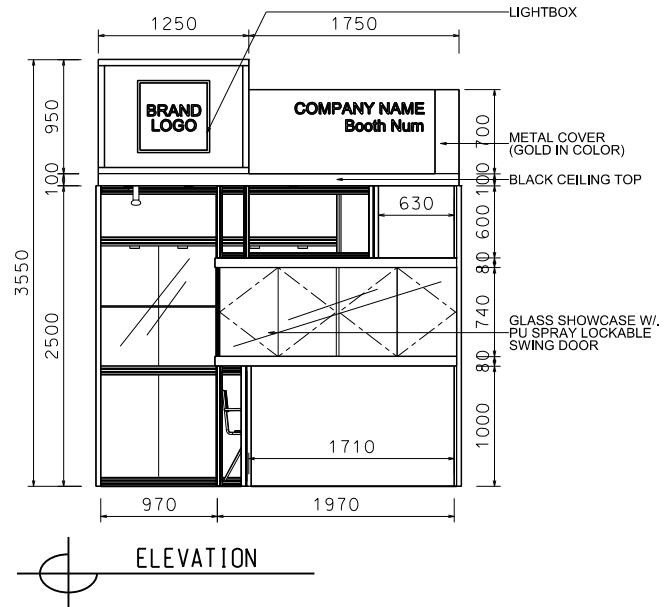

Hong Kong Watch & Clock Fair

香港鐘表展

3M x 3M Deluxe Booth-Timepiece Extravaganza

3米 x 3米 國際名表薈萃高級攤位

PLAN

BROWN COLOR STICKER FIN.

PERSPECTIVE

BOOTH SPECIFICATIONS		QTY.
	1990mmW x 500mmD x 740mmH (INTERNAL SIZE 1950W X 468D X 740H) FRONT TALL SHOWCASE W/ 10 X 50W EYEBALL HALOGEN DOWNLIGHT & 2 X WHITE SWING DOORS & LOCKABLE CABINET UNDERNEATH 1990mm(闊) x 500mm(深) x 740mm(高) (內部的尺寸:1950mm(闊) x 468mm(深) x 740mm(高)) 門前高身櫃連10 X 50w 牛眼石英燈及2 x 白色木掩門, 連有鎖地櫃	1
	1000mmW x 500mmD x 2500mmH TALL SHOWCASE W/ 2 X 50W HALOGEN DOWNLIGHT W/ GLASS SLIDING DOOR & 1 LAYER OF GLASS SHELF, CABINET UNDERNEATH 1000mm(闊) x 500mm(深) x 2500mm(高) 高身櫃連2 x 50w 石英燈連1層玻璃層板及玻璃趟門, 連有鎖地櫃	2
	LONG ARMED SPOTLIGHT (300MM) 23 WATT ENERGY SAVING LAMP (YELLOW LIGHT) 23瓦特燈泡射燈(的長300mm)(黃光)	2
	50W HALOGEN UPLIGHT (FOR FASCIA) 50瓦特石英燈 (射招牌用)	3
	50W HALOGEN DOWNLIGHT (FOR ENTRANCE) 50瓦特石英燈 (門上用)	3
	500w SQUARE PIN POWER SOCKET (FOR ONE APPLIANCE USE ONLY, NOT PERMITTED FOR LIGHTING CONNECTION) 只供一件電器用之500瓦特電器方插插頭(220伏特)(不可用於照明燈線)	1
	700mmW x 700mmD x 750mmH MEETING TABLE 正方檯 (0.7米長X0.7米闊X0.75米高)	1
	BLACK LEATHER CHAIR 黑色皮椅	3
	CEILING BEAM 天花橫樑	3M
	STICKER CUT OUT COMPANY NAME & LOGO 公司名稱及商標	1
	RUBBISH BIN 廢紙箱	1
	CARPET 地毯	9sqm