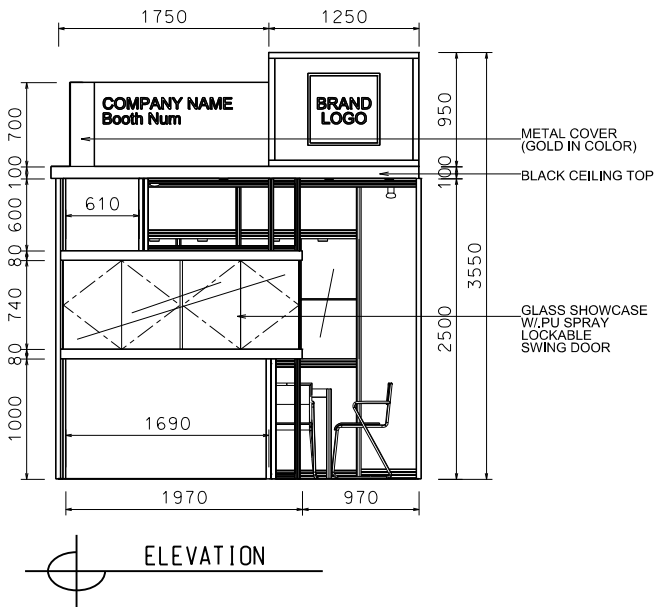

Hong Kong Watch & Clock Fair

香港鐘表展

3M x 3M Deluxe Booth (Left Corner) - Timepiece Extravaganza

3米 x 3米 國際名表薈萃高級攤位(左邊角位)

BOOTH SPECIFICATIONS		QTY.
	1990mmW x 500mmD x 740mmH (INTERNAL SIZE 1950W X 468D X 740H) FRONT TALL SHOWCASE W/ 10 X 50W EYEBALL HALOGEN DOWNLIGHT & 2 X WHITE SWING DOORS & LOCKABLE CABINET UNDERNEATH 1990mm(闊) x 500mm(深) x 740mm(高) (內部的尺寸:1950mm(闊) x 468mm(深) x 740mm(高)) 門前高身櫃櫃連10 X 50w 牛眼石英燈及2 x 白色木掩門, 連有鎖地櫃	1
	1000mmW x 500mmD x 2500mmH TALL SHOWCASE W/ 2 X 50W HALOGEN DOWNLIGHT W/ GLASS SLIDING DOOR & 1 LAYER OF GLASS SHELF, CABINET UNDERNEATH 1000mm(闊) x 500mm(深) x 2500mm(高) 高身櫃櫃連2 x 50W 石英燈連1層玻璃層板及玻璃趟門, 連有鎖地櫃	2
	LONG ARMED SPOTLIGHT (300MM) 23 WATT ENERGY SAVING LAMP (YELLOW LIGHT) 23瓦特燈泡燈長臂射燈的(高300mm)(黃光)	2
	50W HALOGEN UPLIGHT (FOR FASCIA) 50瓦特石英燈 (射燈掛用)	6
	50W HALOGEN DOWNLIGHT (FOR ENTRANCE) 50瓦特石英燈 (門上用)	7
	500W SQUARE PIN POWER SOCKET (FOR ONE APPLIANCE USE ONLY, NOT PERMITTED FOR LIGHTING CONNECTION) 只供一件電器用之500瓦特電器方插插頭(220伏特)(不可用於其他用途)	1
	700mmW x 700mmD x 750mmH MEETING TABLE 正方檯 (0.7米長X0.7米闊X0.75米高)	1
	BLACK LEATHER CHAIR 黑色皮椅	3
	CEILING BEAM 天花橫樑	2.5M
	STICKER CUT OUT COMPANY NAME & LOGO 公司名稱及商標	1
	RUBBISH BIN 廢紙箱	1
	CARPET 地毯	9sqm