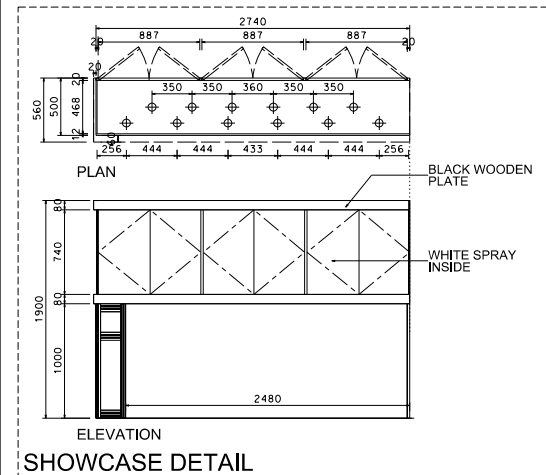

8M x 3M Deluxe Booth-Timepiece Extravaganza

8米 x 3米 國際名表薈萃高級攤位

BOOTH SPECIFICATIONS		QTY.
	2740mmW X 500mmD X 740mmH (INTERNAL SIZE 2700W X 468D X 740H) FRONT TALL SHOWCASE W/ 12 X 50W EYEBALL HALOGEN DOWNLIGHT & 3 X WHITE SWING DOORS & LOCKABLE CABINET UNDERNEATH 2740mm(闊) x 500mm(深) x 740mm(高) (內部尺寸: 2700mm(闊) x 468mm(深) x 740mm(高)) 門前高身旋轉櫃連12 X 50w 牛眼石英燈及3 x 白色木掩門, 連有鎖地櫃	2
	1000mmW x 500mmD x 2500mmH TALL SHOWCASE W/ 2 X 50W HALOGEN DOWNLIGHT W/ GLASS SLIDING DOOR & 1 LAYER OF GLASS SHELF, CABINET UNDERNEATH 1000mm(闊) x 500mm(深) x 2500mm(高) 高身旋轉櫃連2 x 50W 石英燈連1層玻璃層板及玻璃櫃門, 連有鎖地櫃	4
	LONG ARMED SPOTLIGHT (300MM) 23 WATT ENERGY SAVING LAMP (YELLOW LIGHT)	4
	50W HALOGEN UPLIGHT (FOR FASCIA)	8
	50W HALOGEN DOWNLIGHT (FOR ENTRANCE)	8
	500w SQUARE PIN POWER SOCKET (FOR ONE APPLIANCE USE ONLY, NOT PERMITTED FOR LIGHTING CONNECTION) 只限一併電器用之500瓦特電器方插頭(220伏特) (不可用於照明裝置)	2
	700mmW x 700mmD x 750mmH MEETING TABLE 正方形(闊, 7尺) x 正方形(深, 75厘米)	2
	BLACK LEATHER CHAIR 黑色皮椅	6
	CEILING BEAM 天花桁樑	12M
	STICKER CUT OUT COMPANY NAME & LOGO 公司名稱及商標	1
	RUBBISH BIN 廢紙箱	2
	CARPET 地毯	24SQM