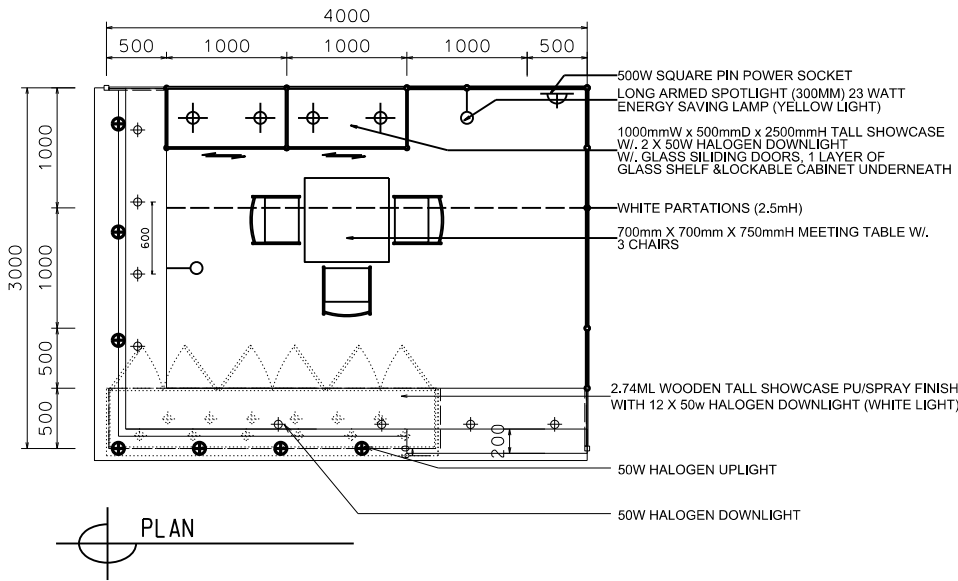

Hong Kong Watch & Clock Fair

香港鐘表展

4M x 3M Deluxe Booth (Left Corner) - Timepiece Extravaganza

4米 x 3米 國際名表薈萃高級攤位 (左邊角位)

BOOTH SPECIFICATIONS		QTY.
	2740mmW x 500mmD x 740mmH (INTERNAL SIZE 2700W x 468D x 740H) FRONT TALL SHOWCASE W/ 12 X 50W EYEBALL HALOGEN DOWNLIGHT & 3 X WHITE SWING DOORS & LOCKABLE CABINET UNDERNEATH 2740mm(闊) x 500mm(深) x 740mm(高) (內部的尺寸: 2720mm(闊) x 468mm(深) x 740mm(高)) 門前高身櫥櫃連12 X 50w 牛眼石夾燈及3 x 白色木拖門, 連有鎖地櫃	1
	1000mmW x 500mmD x 2500mmH TALL SHOWCASE W/ 2 X 50W HALOGEN DOWNLIGHT, W/ GLASS SLIDING DOOR & 1 LAYER OF GLASS SHELF, CABINET UNDERNEATH 1000mm(闊) x 500mm(深) x 2500mm(高) 高身櫥櫃連2 x 50w 石夾燈連1層玻璃層板及玻璃拖門, 連有鎖地櫃	2
	LONG ARMED SPOTLIGHT (300MM) 23 WATT ENERGY SAVING LAMP (YELLOW LIGHT) 23瓦特窄電燈燈長臂射燈(約長300mm)(黃光)	2
	50W HALOGEN UPLIGHT (FOR FASCIA) 50瓦特石夾燈 (射燈牌用)	7
	50W HALOGEN DOWNLIGHT (FOR ENTRANCE) 50瓦特石夾燈 (門口用)	8
	500W SQUARE PIN POWER SOCKET (FOR ONE APPLIANCE USE ONLY, NOT PERMITTED FOR LIGHTING CONNECTION) 只供一件電器用之500瓦特電源方腳插座(220伏特) (不可用於照明裝置)	1
	700mmW x 700mmD x 750mmH MEETING TABLE 正方形 (0.7米長x0.7米闊x0.75米高)	1
	BLACK LEATHER CHAIR 黑色皮椅	3
	CEILING BEAM 天花橫樑	3.5M
	STICKER CUT OUT COMPANY NAME & LOGO 公司名稱及商標	1
	RUBBISH BIN 廢紙箱	1
	CARPET 地毯	12SQM