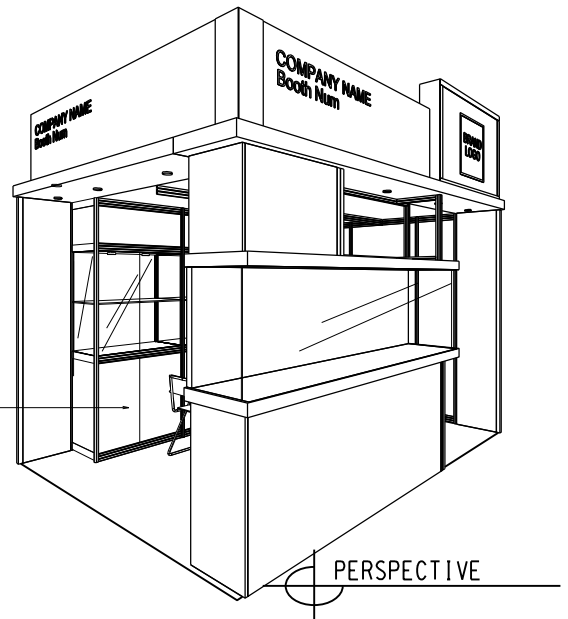

Hong Kong Watch & Clock Fair

香港鐘表展

4M x 3M Deluxe Booth (Left Corner) - Timepiece Extravaganza

4米 x 3米 國際名表薈萃高級攤位 (左邊角位)

BOOTH SPECIFICATIONS		QTY.
	2740mmW x 500mmD x 740mmH (INTERNAL SIZE 2700W x 468D x 740H) FRONT TALL SHOWCASE W/ 12 X 50W EYEBALL HALOGEN DOWNLIGHT & 3 X WHITE SWING DOORS & LOCKABLE CABINET UNDERNEATH 2740mm(闊) x 500mm(深) x 740mm(高) (內部的尺寸: 2720mm(闊) x 468mm(深) x 740mm(高)) 門前高身櫥櫃連12 X 50w 牛眼石夾燈及3 x 白色木拖門, 連有鎖地櫃	1
	1000mmW x 500mmD x 2500mmH TALL SHOWCASE W/ 2 X 50W HALOGEN DOWNLIGHT, W/ GLASS SLIDING DOOR & 1 LAYER OF GLASS SHELF, CABINET UNDERNEATH 1000mm(闊) x 500mm(深) x 2500mm(高) 高身櫥櫃連2 x 50w 石夾燈連1層玻璃層板及玻璃拖門, 連有鎖地櫃	2
	LONG ARMED SPOTLIGHT (300MM) 23 WATT ENERGY SAVING LAMP (YELLOW LIGHT) 23瓦特窄電燈燈長臂射燈(約長300mm)(黃光)	2
	50W HALOGEN UPLIGHT (FOR FASCIA) 50瓦特石夾燈 (射燈牌用)	7
	50W HALOGEN DOWNLIGHT (FOR ENTRANCE) 50瓦特石夾燈 (門口用)	8
	500W SQUARE PIN POWER SOCKET (FOR ONE APPLIANCE USE ONLY, NOT PERMITTED FOR LIGHTING CONNECTION) 只供一件電器用之500瓦特電源方腳插座(220伏特) (不可用於照明裝置)	1
	700mmW x 700mmD x 750mmH MEETING TABLE 正方形 (0.7米長x0.7米闊x0.75米高)	1
	BLACK LEATHER CHAIR 黑色皮椅	3
	CEILING BEAM 天花橫樑	3.5M
	STICKER CUT OUT COMPANY NAME & LOGO 公司名稱及商標	1
	RUBBISH BIN 廢紙箱	1
	CARPET 地毯	12SQM