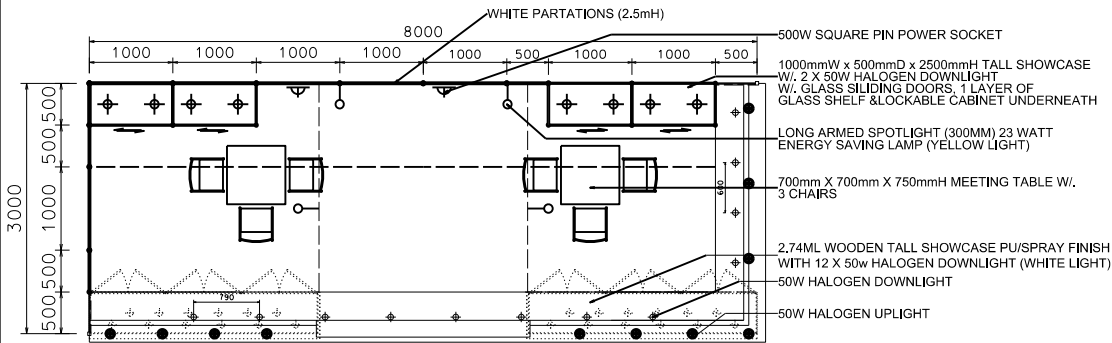

8M x 3M Deluxe Booth-Timepiece Extravaganza (Right Corner)

8米 x 3米 國際名表薈萃高級攤位 (右邊角位)

BOOTH SPECIFICATIONS		QTY.
	2740mmW X 500mmD X 740mmH (INTERNAL SIZE 2700W X 468D X 740H) FRONT TALL SHOWCASE W/ 12 X 50W EYEBALL HALOGEN DOWNLIGHT & 3 X WHITE SWING DOORS & LOCKABLE CABINET UNDERNEATH 2740mm(闊) x 500mm(深) x 740mm(高) (內層淨尺寸: 2700mm(闊) x 468mm(深) x 740mm(高)) 門前高身旋轉櫃連12 X 50w 牛眼石英燈及3 x 白色木掩門, 連有鎖地櫃	2
	1000mmW x 500mmD x 2500mmH TALL SHOWCASE W/ 2 X 50W HALOGEN DOWNLIGHT W/ GLASS SLIDING DOOR & 1 LAYER OF GLASS SHELF, CABINET UNDERNEATH 1000mm(闊) x 500mm(深) x 2500mm(高) 高身旋轉櫃連2 x 50W 石英燈連1層玻璃層板及玻璃櫃門, 連有鎖地櫃	4
	LONG ARMED SPOTLIGHT (300MM) 23 WATT ENERGY SAVING LAMP (YELLOW LIGHT) 23瓦特牛眼燈(射燈)	4
	50W HALOGEN UPLIGHT (FOR FASCIA) 50瓦特石英燈(射燈)	11
	50W HALOGEN DOWNLIGHT (FOR ENTRANCE)	12
	500w SQUARE PIN POWER SOCKET (FOR ONE APPLIANCE USE ONLY, NOT PERMITTED FOR LIGHTING CONNECTION) 只限一併電器用之500瓦特電源方插(220伏特) (不可用於照明裝置)	2
	700mmW x 700mmD x 750mmH MEETING TABLE 正方形(邊: 700)毫米方檯(750高)	2
	BLACK LEATHER CHAIR 黑色皮椅	6
	CEILING BEAM 天花桁樑	12.5M
	STICKER CUT OUT COMPANY NAME & LOGO 公司名稱及商標	1
	RUBBISH BIN 廢紙箱	2
	CARPET 地毯	24SQM