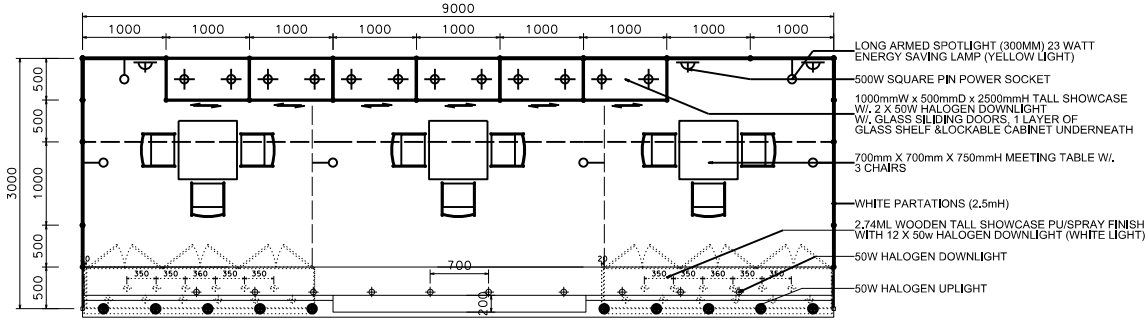

9M x 3M Deluxe Booth-Timepiece Extravaganza

9米 x 3米 國際名表薈萃高級攤位

BOOTH SPECIFICATIONS		QTY.
	2740mmW x 500mmD x 2740mmH (INTERNAL SIZE 2700W x 468D x 240H) FRONT TALL SHOWCASE W/ 12 X 50W EYEBALL HALOGEN DOWNLIGHT & 3 X WHITE SWING DOORS & LOCKABLE CABINET UNDERNEATH 2740mm(闊) x 500mm(高) x 2740mm(高) (內徑闊度: 2700mm(闊) x 468mm(高) x 240mm(高)) 門前設有旋轉櫃及 3x50w 射燈及 3x 白色木框門, 櫃內有抽屜	2
	1000mmW x 500mmD x 2500mmH TALL SHOWCASE W/ 2 X 50W HALOGEN DOWNLIGHT W/ GLASS SLIDING DOOR & 1 LAYER OF GLASS SHELF, CABINET UNDERNEATH 1000mm(闊) x 500mm(高) x 2500mm(高) 高身櫥櫃連 2 x 50W 射燈連 1 層玻璃架及 1 層抽屜櫃	6
	LONG ARMED SPOTLIGHT (300MM) 23 WATT ENERGY SAVING LAMP (YELLOW LIGHT) 23瓦射燈電壓燈管射燈(射燈300mm(黃光))	6
	50W HALOGEN UPLIGHT (FOR FASCIA) 50瓦射燈(射燈燈管)	10
	50W HALOGEN DOWNLIGHT (FOR ENTRANCE) 50瓦射燈(射燈)	10
	500w SQUARE PIN POWER SOCKET (FOR ONE APPLIANCE USE ONLY, NOT PERMITTED FOR LIGHTING CONNECTION) 500瓦射燈(射燈), 5000瓦射燈(射燈) (射燈射燈)	3
	700mmW x 700mmD x 750mmH MEETING TABLE 700mm(闊) x 700mm(高) x 750mm(高)	3
	BLACK LEATHER CHAIR 黑色皮椅	9
	CEILING BEAM 吊頂梁	13M
	STICKER CUT OUT COMPANY NAME & LOGO 公司名稱及商標	1
	RUBBISH BIN 廢紙筒	3
	CARPET 地毯	27sqm