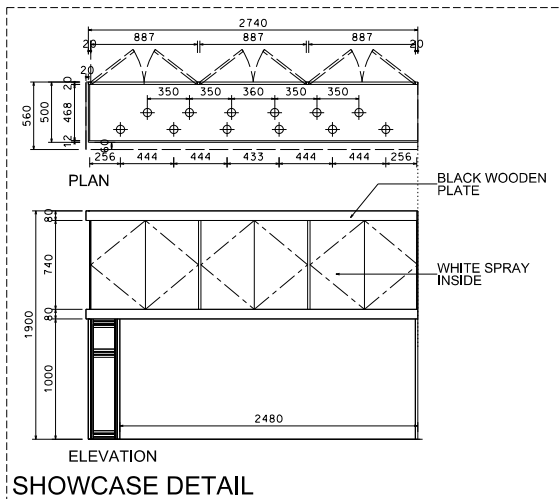

Hong Kong Watch & Clock Fair

香港鐘表展

4M x 3M Deluxe Booth (Right Corner) - Timepiece Extravaganza

4米 x 3米 國際名表薈萃高級攤位 (右邊角位)

BOOTH SPECIFICATIONS		QTY.
	2740mmW X 500mmD X 740mmH (INTERNAL SIZE 2700W X 468D X 740H) FRONT TALL SHOWCASE W/ 12 X 50W EYEBALL HALOGEN DOWNLIGHT & 3 X WHITE SWING DOORS & LOCKABLE CABINET UNDERNEATH 2740mm(闊) x 500mm(深) x 740mm(高) (內部的尺寸:2720mm(闊) x 468mm(深) x 740mm(高)) 門前高身櫥櫃連12 X 50w 牛眼石英燈及3 x 白色木拖門, 連有鎖地櫃	1
	1000mmW x 500mmD x 2500mmH TALL SHOWCASE W/ 2 X 50W HALOGEN DOWNLIGHT, W/ GLASS SLIDING DOOR & 1 LAYER OF GLASS SHELF, CABINET UNDERNEATH 1000mm(闊) x 500mm(深) x 2500mm(高) 高身櫥櫃連2 x 50W 石英燈連1層玻璃層板及玻璃拖門, 連有鎖地櫃	2
	LONG ARMED SPOTLIGHT (300MM) 23 WATT ENERGY SAVING LAMP (YELLOW LIGHT) 23瓦特燈燈櫃長臂射燈(約長300mm)(黃光)	2
	50W HALOGEN UPLIGHT (FOR FASCIA) 50瓦特石英燈 (射招牌用)	7
	50W HALOGEN DOWNLIGHT (FOR ENTRANCE) 50瓦特石英燈 (門口用)	8
	500w SQUARE PIN POWER SOCKET (FOR ONE APPLIANCE USE ONLY, NOT PERMITTED FOR LIGHTING CONNECTION) 只供一件電器用之500瓦特電源方腳插座(220伏特) (不可用於照明裝置)	1
	700mmW x 700mmD x 750mmH MEETING TABLE 正方形(0.7米長x0.7米闊x0.75米高)	1
	BLACK LEATHER CHAIR 黑色皮椅	3
	CEILING BEAM 天花橫樑	3.5M
	STICKER CUT OUT COMPANY NAME & LOGO 公司名稱及商標	1
	RUBBISH BIN 廢紙箱	1
	CARPET 地毯	12SQM