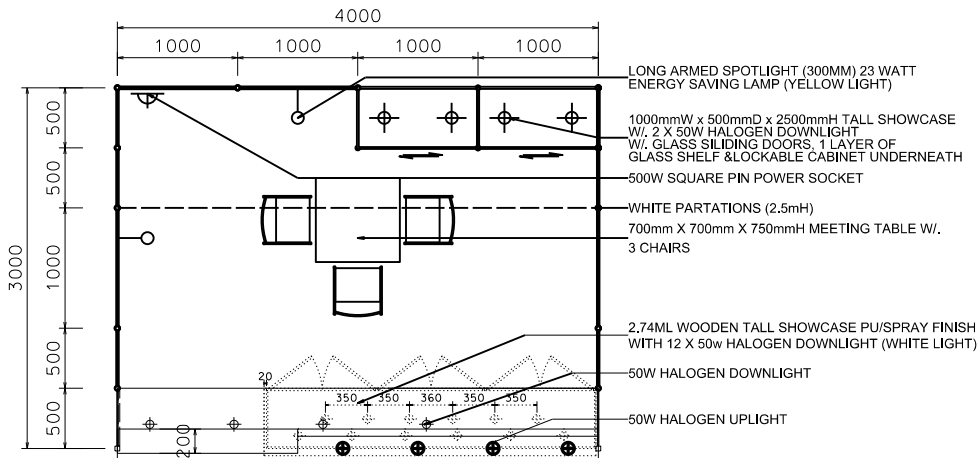

Hong Kong Watch & Clock Fair

香港鐘表展

4M x 3M Deluxe Booth- Timepiece Extravaganza

4米 x 3米 國際名表薈萃高級攤位

BOOTH SPECIFICATIONS		QTY.
	2740mmW x 500mmD x 740mmH (INTERNAL SIZE 2700W X 468D X 740H) FRONT TALL SHOWCASE W/ 12 X 50W EYEBALL HALOGEN DOWNLIGHT & 3 X WHITE SWING DOORS & LOCKABLE CABINET UNDERNEATH 2740mm(闊) x 500mm(深) x 740mm(高) (內部的尺寸:2720mm(闊) x 468mm(深) x 740mm(高)) 門前高身櫥櫃連12 X 50w 半眼射燈及3 x 白色木拖門, 連有鎖地櫃	1
	1000mmW x 500mmD x 2500mmH TALL SHOWCASE W/ 2 X 50W HALOGEN DOWNLIGHT, W/ GLASS SLIDING DOOR & 1 LAYER OF GLASS SHELF, CABINET UNDERNEATH 1000mm(闊) x 500mm(深) x 2500mm(高) 高身櫥櫃連2 x 50w 石英燈連1層玻璃層板及玻璃趟門, 連有鎖地櫃	2
	LONG ARMED SPOTLIGHT (300MM) 23 WATT ENERGY SAVING LAMP (YELLOW LIGHT) 23瓦特燈炮燈長臂射燈(約長300mm)(黃光)	2
	50W HALOGEN UPLIGHT (FOR FASCIA) 50瓦特石英燈 (射燈專用)	4
	50W HALOGEN DOWNLIGHT (FOR ENTRANCE) 50瓦特石英燈 (門口用)	4
	500w SQUARE PIN POWER SOCKET (FOR ONE APPLIANCE USE ONLY, NOT PERMITTED FOR LIGHTING CONNECTION) 只供一件電器用之500瓦特電源方腳插座(220伏特) (不可用於照明裝置)	1
	700mmW x 700mmD x 750mmH MEETING TABLE 正方形(0.7米長x0.7米闊x0.75米高)	1
	BLACK LEATHER CHAIR 黑色皮椅	3
	CEILING BEAM 天花橫樑	4M
	STICKER CUT OUT COMPANY NAME & LOGO 公司名稱及商標	1
	RUBBISH BIN 廢紙箱	1
	CARPET 地毯	12SQM