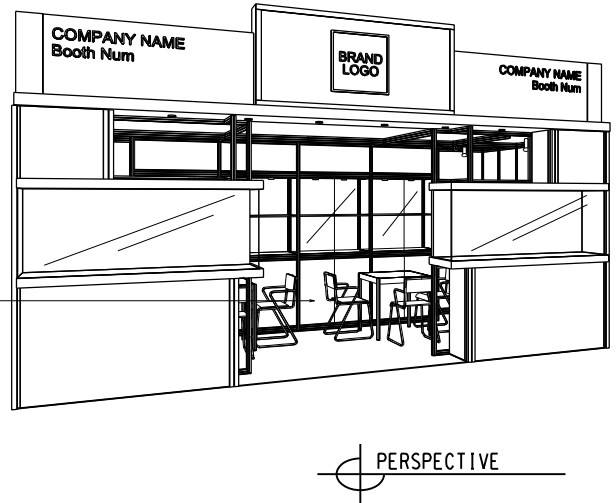

Hong Kong Watch & Clock Fair

香港鐘表展

6M x 3M Deluxe Booth-Timepiece Extravaganza

6米 x 3米 國際名表薈萃高級攤位

BOOTH SPECIFICATIONS		QTY.
	1990mmW x 500mmD x 740mmH (INTERNAL SIZE 1950W X 468D X 740H) FRONT TALL SHOWCASE W/ 10 X 50W EYEBALL HALOGEN DOWNLIGHT & 2 X WHITE SWING DOORS & LOCKABLE CABINET UNDERNEATH 1900mm(闊) x 500mm(深) x 740mm(高) (內部的尺寸: 1950mm(闊) x 468mm(深) x 740mm(高)) 門前高身櫃櫃連10 X 50w 平嵌石英燈及2 x 白色木櫃門, 連有線地盤	2
	1000mmW x 500mmD x 2500mmH TALL SHOWCASE W/ 2 X 50W HALOGEN DOWNLIGHT W/ GLASS SLIDING DOOR & 1 LAYER OF GLASS SHELF, CABINET UNDERNEATH 1000mm(闊) x 500mm(深) x 2500mm(高) 高身櫃櫃連2 x 50W 石英燈連1層玻璃層板及玻璃趟門, 連有線地盤	4
	LONG ARMED SPOTLIGHT (300MM) 23 WATT ENERGY SAVING LAMP (YELLOW LIGHT)	4
	50W HALOGEN UPLIGHT (FOR FASCIA)	6
	50W HALOGEN DOWNLIGHT (FOR ENTRANCE)	6
	500w SQUARE PIN POWER SOCKET (FOR ONE APPLIANCE USE ONLY, NOT PERMITTED FOR LIGHTING CONNECTION) (只供一用電器用, 500w 高壓電器除外(200V 以下) 不可用於照明電路)	2
	700mmW x 700mmD x 750mmH MEETING TABLE (正方形 0.7米邊長, 750mm高)	2
	BLACK LEATHER CHAIR (黑色皮椅)	6
	CEILING BEAM (天花橫樑)	11M
	STICKER CUT OUT COMPANY NAME & LOGO (公司名稱及商標)	1
	RUBBISH BIN (廢紙箱)	2
	CARPET (地毯)	18sqm