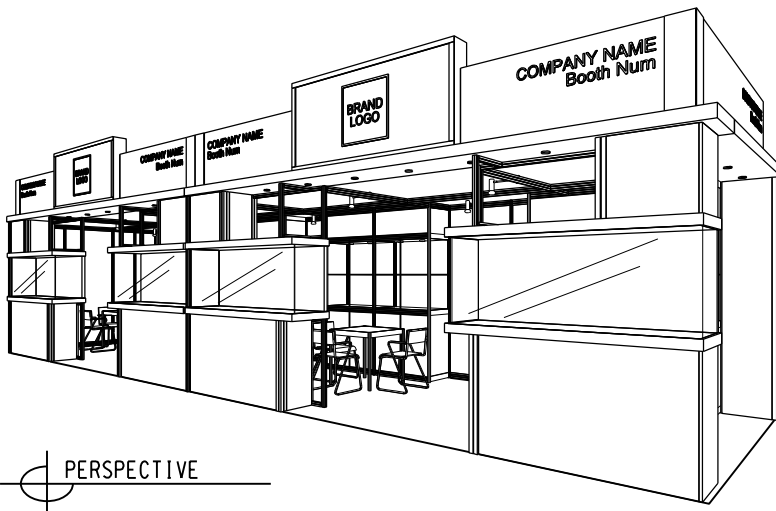

12M x 3M Deluxe Booth-Timepiece Extravaganza (Right Corner)

12米 x 3米 國際名表薈萃高級攤位 (右邊角位)

BOOTH SPECIFICATIONS

	BOOTH SPECIFICATIONS	QTY.
	1990mmW X 500mmD X 740mmH (INTERNAL SIZE 1950W X468D X 740H) FRONT TALL SHOWCASE W/ 10 X 50W EYEBALL HALOGEN DOWNLIGHT & 2 X WHITE SWING DOORS & LOCKABLE CABINET UNDERNEATH 1990mm(闊) x 500mm(深) x 740mm(高) (內部的尺寸: 1950mm(闊) x 468mm(深) x 740mm(高)) 門前高身櫃櫃連10 X 50w 牛眼石英燈及2 x 白色木隔門, 連有鎖地櫃	3
	1000mmW x 500mmD x 2500mmH TALL SHOWCASE W/ 2 X 50W HALOGEN DOWNLIGHT W/ GLASS SLIDING DOOR & 1 LAYER OF GLASS SHELF, CABINET UNDERNEATH 1000mm(闊) x 500mm(深) x 2500mm(高) 高身櫃櫃連2 x 50W 石英燈連1層玻璃層板及玻璃隔門, 連有鎖地櫃	8
	LONG ARMED SPOTLIGHT (300MM) 23 WATT ENERGY SAVING LAMP (YELLOW LIGHT) 23瓦特長臂燈(射燈) (射光)	8
	50W HALOGEN UPLIGHT (FOR FASCIA) 50瓦特石英燈(射燈)	15
	50W HALOGEN DOWNLIGHT (FOR ENTRANCE) 50瓦特石英燈(射燈)	16
	500w SQUARE PIN POWER SOCKET (FOR ONE APPLIANCE USE ONLY, NOT PERMITTED FOR LIGHTING CONNECTION) 只限一件電器用之500瓦特電源方插插座(220伏特) (不可用於照明裝置)	4
	700mmW x 700mmD x 750mmH MEETING TABLE 正方形會議700x700x750mm(闊x深x高)	4
	BLACK LEATHER CHAIR 黑色皮椅	12
	CEILING BEAM 天花鋼樑	19M
	STICKER CUT OUT COMPANY NAME & LOGO 公司名稱地標貼	2
	RUBBISH BIN 廢紙箱	4
	CARPET 地氈	36SQM