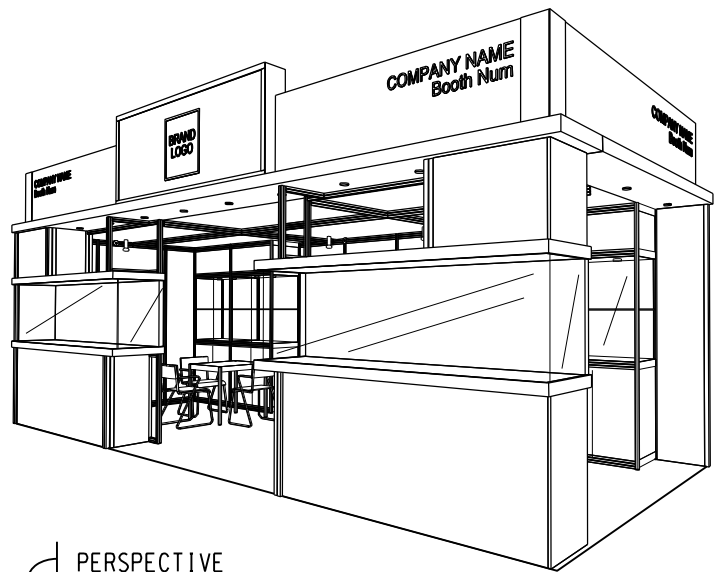

8M x 3M Deluxe Booth-Timepiece Extravaganza (Right Corner)

8米 x 3米 國際名表薈萃高級攤位 (右邊角位)

BOOTH SPECIFICATIONS		QTY.
	2740mmW X 500mmD X 740mmH (INTERNAL SIZE 2700W X 468D X 740H) FRONT TALL SHOWCASE W/ 12 X 50W EYEBALL HALOGEN DOWNLIGHT & 3 X WHITE SWING DOORS & LOCKABLE CABINET UNDERNEATH 2740mm(闊) x 500mm(深) x 740mm(高) (內層淨尺寸: 2700mm(闊) x 468mm(深) x 740mm(高)) 門前高身旋轉櫃連12 X 50w 牛眼石英燈及3 x 白色木掩門, 連有鎖地櫃	2
	1000mmW x 500mmD x 2500mmH TALL SHOWCASE W/ 2 X 50W HALOGEN DOWNLIGHT W/ GLASS SLIDING DOOR & 1 LAYER OF GLASS SHELF, CABINET UNDERNEATH 1000mm(闊) x 500mm(深) x 2500mm(高) 高身旋轉櫃連2 x 50W 石英燈連1層玻璃層板及玻璃櫃門, 連有鎖地櫃	4
	LONG ARMED SPOTLIGHT (300MM) 23 WATT ENERGY SAVING LAMP (YELLOW LIGHT) 23瓦特牛眼燈(射燈)	4
	50W HALOGEN UPLIGHT (FOR FASCIA) 50瓦特石英燈(射燈)	11
	50W HALOGEN DOWNLIGHT (FOR ENTRANCE)	12
	500w SQUARE PIN POWER SOCKET (FOR ONE APPLIANCE USE ONLY, NOT PERMITTED FOR LIGHTING CONNECTION) 只限一併電器用之500瓦特電源方插(220伏特) (不可用於照明裝置)	2
	700mmW x 700mmD x 750mmH MEETING TABLE 正方形(邊: 700)毫米方檯(750高)	2
	BLACK LEATHER CHAIR 黑色皮椅	6
	CEILING BEAM 天花桁樑	12.5M
	STICKER CUT OUT COMPANY NAME & LOGO 公司名稱及商標	1
	RUBBISH BIN 廢紙箱	2
	CARPET 地毯	24SQM