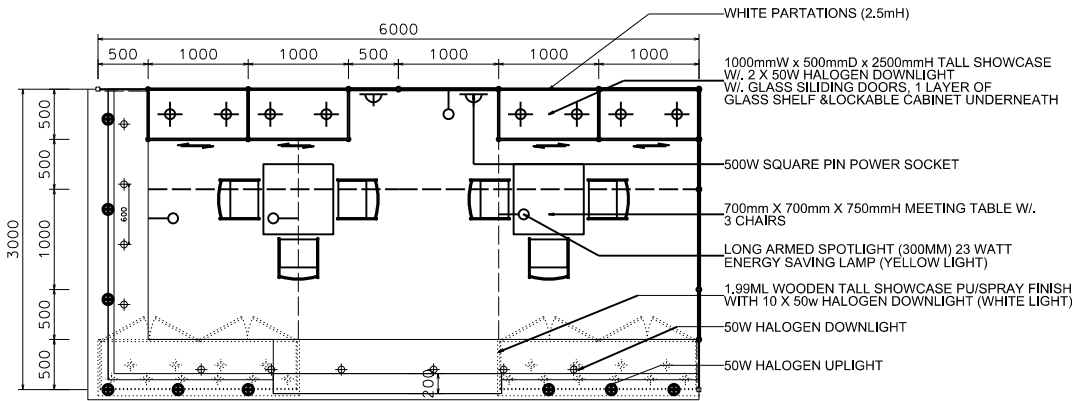

6M x 3M Deluxe Booth-Timepiece Extravaganza (Left Corner)

6米 x 3米 國際名表薈萃高級攤位 (左邊角位)

PLAN

PERSPECTIVE

BOOTH SPECIFICATIONS		QTY.
	1990mmW x 500mmD x 740mmH (INTERNAL SIZE 1950W X 468D X 740H) FRONT TALL SHOWCASE W/ 10 X 50W EYEBALL HALOGEN DOWNLIGHT & 2 X WHITE SWING DOORS & LOCKABLE CABINET UNDERNEATH 1900mm(闊) x 500mm(深) x 740mm(高) (內部的尺寸: 1950mm(闊) x 468mm(深) x 740mm(高)) 門前高身櫃櫃連10 X 50w 半嵌石英燈及2 x 白色木櫃門, 連有銀地櫃	2
	1000mmW x 500mmD x 2500mmH TALL SHOWCASE W/ 2 X 50W HALOGEN DOWNLIGHT W/ GLASS SLIDING DOOR & 1 LAYER OF GLASS SHELF, CABINET UNDERNEATH 1000mm(闊) x 500mm(深) x 2500mm(高) 高身櫃櫃連2 x 50w 石英燈連1層玻璃層板及玻璃趟門, 連有銀地櫃	4
	LONG ARMED SPOTLIGHT (300MM) 23 WATT ENERGY SAVING LAMP (YELLOW LIGHT) 23 瓦特燈電燈射射射射射射(射光300mm)黃光	4
	50W HALOGEN UPLIGHT (FOR FASCIA) 50 瓦特石英燈 (射燈射燈)	9
	50W HALOGEN DOWNLIGHT (FOR ENTRANCE) 50 瓦特石英燈 (射燈射燈)	10
	500w SQUARE PIN POWER SOCKET (FOR ONE APPLIANCE USE ONLY, NOT PERMITTED FOR LIGHTING CONNECTION) 500 瓦特電插(電插電插電插電插電插電插) (不可用於接駁電燈)	2
	700mmW x 700mmD x 750mmH MEETING TABLE 700 毫米方桌(桌高750毫米) (750毫米)	2
	BLACK LEATHER CHAIR 黑色皮椅	6
	CEILING BEAM 天花橫樑	9.5M
	STICKER CUT OUT COMPANY NAME & LOGO 公司名稱及商標	1
	RUBBISH BIN 廢紙箱	2
	CARPET 地毯	18sqm