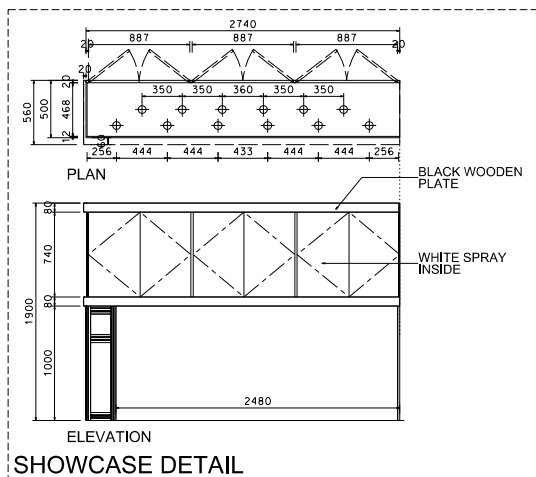

SHOWCASE DETAIL