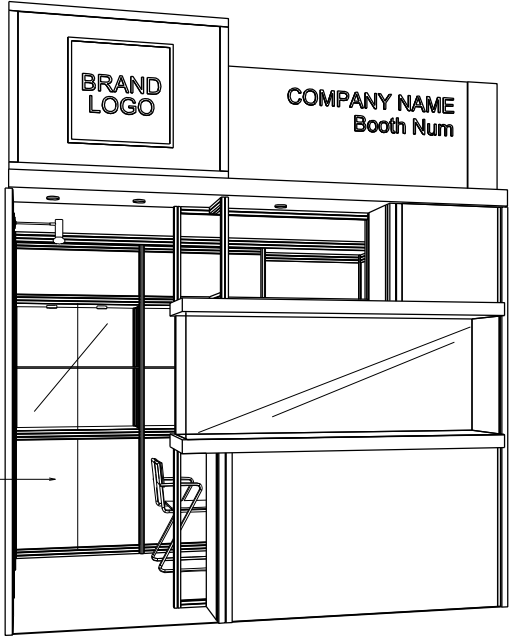

Hong Kong Watch & Clock Fair

香港鐘表展

3M x 3M Deluxe Booth-Timepiece Extravaganza

3米 x 3米 國際名表薈萃高級攤位

PLAN

BROWN COLOR STICKER FIN.

PERSPECTIVE

BOOTH SPECIFICATIONS		QTY.
	1990mmW x 500mmD x 740mmH (INTERNAL SIZE 1950W X 468D X 740H) FRONT TALL SHOWCASE W/ 10 X 50W EYEBALL HALOGEN DOWNLIGHT & 2 X WHITE SWING DOORS & LOCKABLE CABINET UNDERNEATH 1990mm(闊) x 500mm(深) x 740mm(高) (內部的尺寸:1950mm(闊) x 468mm(深) x 740mm(高)) 門前高身櫃連10 X 50w 牛眼石英燈及2 x 白色木掩門, 連有鎖地櫃	1
	1000mmW x 500mmD x 2500mmH TALL SHOWCASE W/ 2 X 50W HALOGEN DOWNLIGHT W/ GLASS SLIDING DOOR & 1 LAYER OF GLASS SHELF, CABINET UNDERNEATH 1000mm(闊) x 500mm(深) x 2500mm(高) 高身櫃連2 x 50w 石英燈連1層玻璃層板及玻璃趟門, 連有鎖地櫃	2
	LONG ARMED SPOTLIGHT (300MM) 23 WATT ENERGY SAVING LAMP (YELLOW LIGHT) 23瓦特燈泡射燈(的長300mm)(黃光)	2
	50W HALOGEN UPLIGHT (FOR FASCIA) 50瓦特石英燈 (射招牌用)	3
	50W HALOGEN DOWNLIGHT (FOR ENTRANCE) 50瓦特石英燈 (門上用)	3
	500w SQUARE PIN POWER SOCKET (FOR ONE APPLIANCE USE ONLY, NOT PERMITTED FOR LIGHTING CONNECTION) 只供一件電器用之500瓦特電器方插插頭(220伏特)(不可用於照明燈線)	1
	700mmW x 700mmD x 750mmH MEETING TABLE 正方檯 (0.7米長X0.7米闊X0.75米高)	1
	BLACK LEATHER CHAIR 黑色皮椅	3
	CEILING BEAM 天花橫樑	3M
	STICKER CUT OUT COMPANY NAME & LOGO 公司名稱及商標	1
	RUBBISH BIN 廢紙箱	1
	CARPET 地毯	9sqm