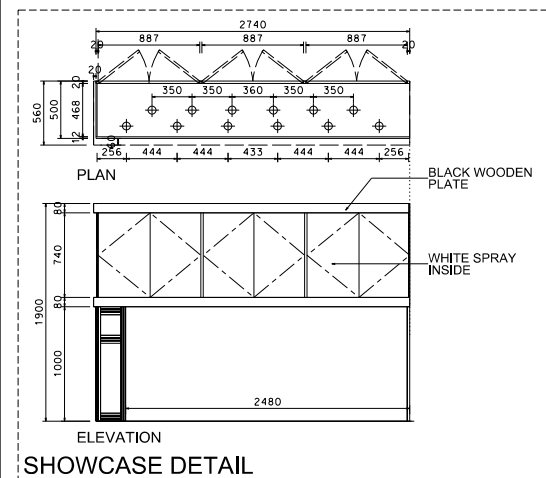

8M x 3M Deluxe Booth-Timepiece Extravaganza (Left Corner)

8米 x 3米 國際名表薈萃高級攤位 (左邊角位)

BOOTH SPECIFICATIONS		QTY.
	2740mmW X 500mmD X 740mmH (INTERNAL SIZE 2700W X 468D X 740H) FRONT TALL SHOWCASE W/ 12 X 50W EYEBALL HALOGEN DOWNLIGHT & 3 X WHITE SWING DOORS & LOCKABLE CABINET UNDERNEATH 2740mm(闊) x 500mm(深) x 740mm(高) (內部尺寸: 2700mm(闊) x 468mm(深) x 740mm(高)) 門前高身旋轉櫃連12 X 50w 牛眼石夾燈及3 x 白色木掩門, 連有鎖地櫃	2
	1000mmW x 500mmD x 2500mmH TALL SHOWCASE W/ 2 X 50W HALOGEN DOWNLIGHT W/ GLASS SLIDING DOOR & 1 LAYER OF GLASS SHELF, CABINET UNDERNEATH 1000mm(闊) x 500mm(深) x 2500mm(高) 高身旋轉櫃連2 x 50W 石英燈連1層玻璃層板及玻璃櫃門, 連有鎖地櫃	4
	LONG ARMED SPOTLIGHT (300MM) 23 WATT ENERGY SAVING LAMP (YELLOW LIGHT) 23瓦特牛眼燈(射燈)	4
	50W HALOGEN UPLIGHT (FOR FASCIA) 50瓦特石英燈(射燈)	11
	50W HALOGEN DOWNLIGHT (FOR ENTRANCE) 50瓦特石英燈	12
	500w SQUARE PIN POWER SOCKET (FOR ONE APPLIANCE USE ONLY, NOT PERMITTED FOR LIGHTING CONNECTION) 只限一併電器用之500瓦特電源方插插座(220伏特) (不可用於照明裝置)	2
	700mmW x 700mmD x 750mmH MEETING TABLE 正方形(闊、深)700x700mm 方插座(高)750mm	2
	BLACK LEATHER CHAIR 黑色皮椅	6
	CEILING BEAM 天花桁樑	12.5M
	STICKER CUT OUT COMPANY NAME & LOGO 公司名稱及商標	1
	RUBBISH BIN 廢紙箱	2
	CARPET 地毯	24SQM