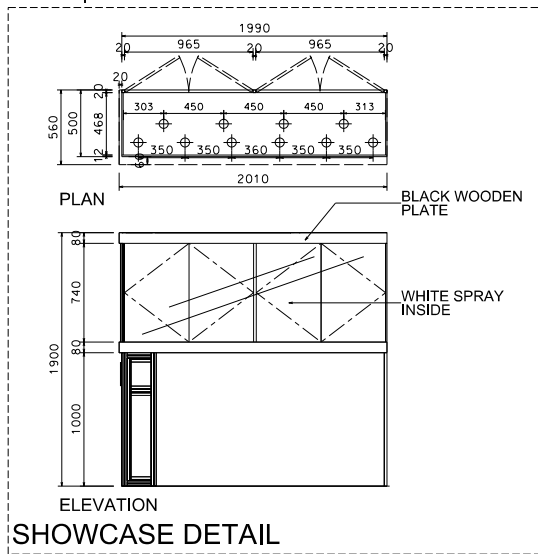

PERSPECTIVE