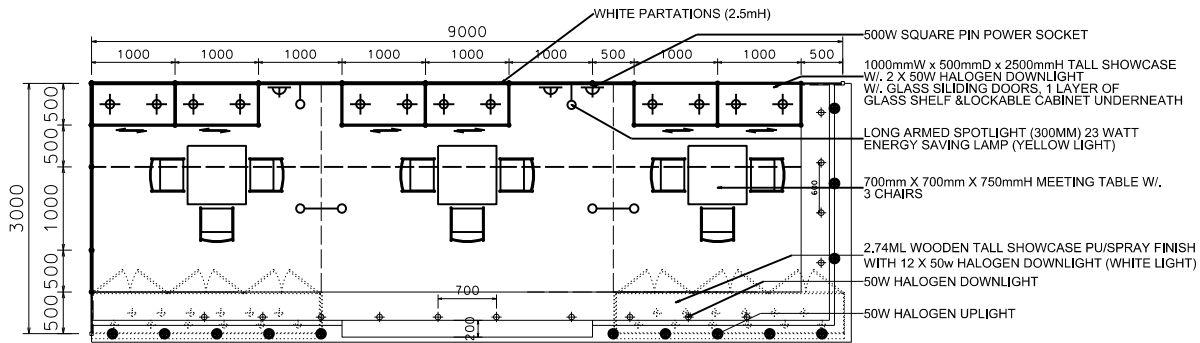

Hong Kong Watch & Clock Fair

香港鐘表展

9M x 3M Deluxe Booth-Timepiece Extravaganza (Right Corner)

9米 x 3米 國際名表薈萃高級攤位 (右邊角位)

PLAN