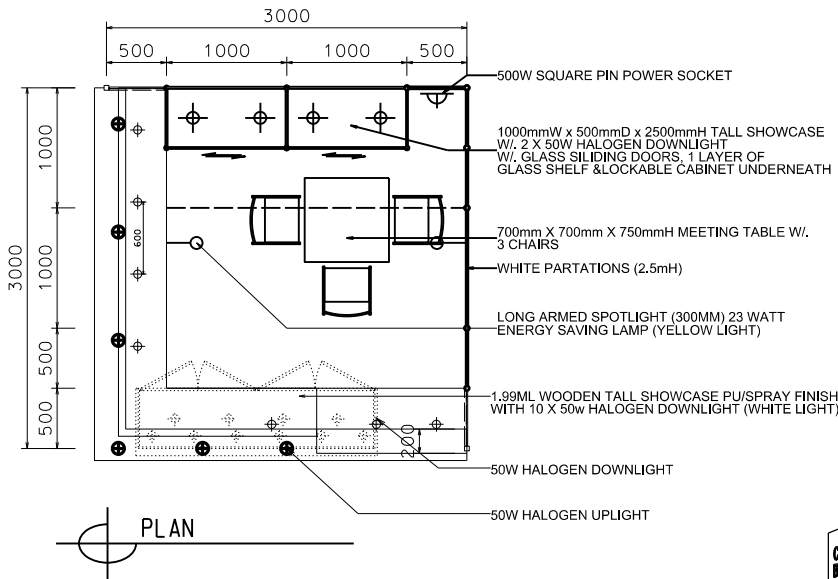

Hong Kong Watch & Clock Fair

香港鐘表展

3M x 3M Deluxe Booth (Left Corner) - Timepiece Extravaganza

3米 x 3米 國際名表薈萃高級攤位(左邊角位)

BOOTH SPECIFICATIONS		QTY.
	1990mmW x 500mmD x 740mmH (INTERNAL SIZE 1950W X 468D X 740H) FRONT TALL SHOWCASE W/ 10 X 50W EYEBALL HALOGEN DOWNLIGHT & 2 X WHITE SWING DOORS & LOCKABLE CABINET UNDERNEATH 1990mm(闊) x 500mm(深) x 740mm(高) (內部的尺寸:1950mm(闊) x 468mm(深) x 740mm(高)) 門前高身櫃櫃連10 X 50w 牛眼石英燈及2 x 白色木掩門, 連有鎖地櫃	1
	1000mmW x 500mmD x 2500mmH TALL SHOWCASE W/ 2 X 50W HALOGEN DOWNLIGHT W/ GLASS SLIDING DOOR & 1 LAYER OF GLASS SHELF, CABINET UNDERNEATH 1000mm(闊) x 500mm(深) x 2500mm(高) 高身櫃櫃連2 x 50W 石英燈連1層玻璃層板及玻璃趟門, 連有鎖地櫃	2
	LONG ARMED SPOTLIGHT (300MM) 23 WATT ENERGY SAVING LAMP (YELLOW LIGHT) 23瓦特燈泡燈長臂射燈的(高300mm)(黃光)	2
	50W HALOGEN UPLIGHT (FOR FASCIA) 50瓦特石英燈 (射燈掛用)	6
	50W HALOGEN DOWNLIGHT (FOR ENTRANCE) 50瓦特石英燈 (門上用)	7
	500W SQUARE PIN POWER SOCKET (FOR ONE APPLIANCE USE ONLY, NOT PERMITTED FOR LIGHTING CONNECTION) 只供一件電器用之500瓦特電器方插插頭(220伏特)(不可用於其他用途)	1
	700mmW x 700mmD x 750mmH MEETING TABLE 正方檯 (0.7米長X0.7米闊X0.75米高)	1
	BLACK LEATHER CHAIR 黑色皮椅	3
	CEILING BEAM 天花橫樑	2.5M
	STICKER CUT OUT COMPANY NAME & LOGO 公司名稱及商標	1
	RUBBISH BIN 廢紙箱	1
	CARPET 地毯	9sqm