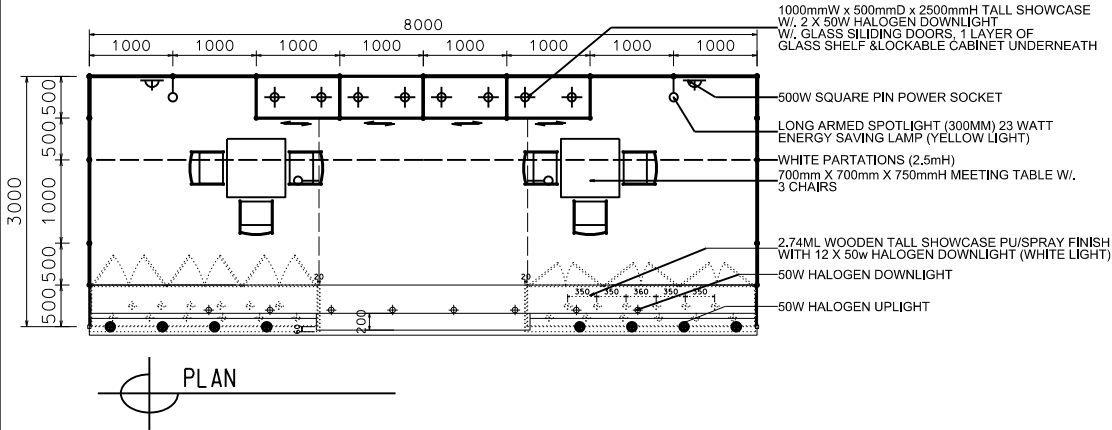

8M x 3M Deluxe Booth-Timepiece Extravaganza

8米 x 3米 國際名表薈萃高級攤位

BOOTH SPECIFICATIONS		QTY.
	2740mmW X 500mmD X 740mmH (INTERNAL SIZE 2700W X 468D X 740H) FRONT TALL SHOWCASE W/ 12 X 50W EYEBALL HALOGEN DOWNLIGHT & 3 X WHITE SWING DOORS & LOCKABLE CABINET UNDERNEATH 2740mm(闊) x 500mm(深) x 740mm(高) (內部尺寸: 2700mm(闊) x 468mm(深) x 740mm(高)) 門前高身旋轉櫃連12 X 50w 牛眼石英燈及3 x 白色木掩門, 連有鎖地櫃	2
	1000mmW x 500mmD x 2500mmH TALL SHOWCASE W/ 2 X 50W HALOGEN DOWNLIGHT W/ GLASS SLIDING DOOR & 1 LAYER OF GLASS SHELF, CABINET UNDERNEATH 1000mm(闊) x 500mm(深) x 2500mm(高) 高身旋轉櫃連2 x 50W 石英燈連1層玻璃層板及玻璃櫃門, 連有鎖地櫃	4
	LONG ARMED SPOTLIGHT (300MM) 23 WATT ENERGY SAVING LAMP (YELLOW LIGHT)	4
	50W HALOGEN UPLIGHT (FOR FASCIA)	8
	50W HALOGEN DOWNLIGHT (FOR ENTRANCE)	8
	500w SQUARE PIN POWER SOCKET (FOR ONE APPLIANCE USE ONLY, NOT PERMITTED FOR LIGHTING CONNECTION) 只限一併電器用之500瓦特電器方插頭(220伏特) (不可用於照明裝置)	2
	700mmW x 700mmD x 750mmH MEETING TABLE 正方形(闊, 7尺) x 正方形(深, 75厘米)	2
	BLACK LEATHER CHAIR 黑色皮椅	6
	CEILING BEAM 天花桁樑	12M
	STICKER CUT OUT COMPANY NAME & LOGO 公司名稱及商標	1
	RUBBISH BIN 廢紙箱	2
	CARPET 地毯	24SQM