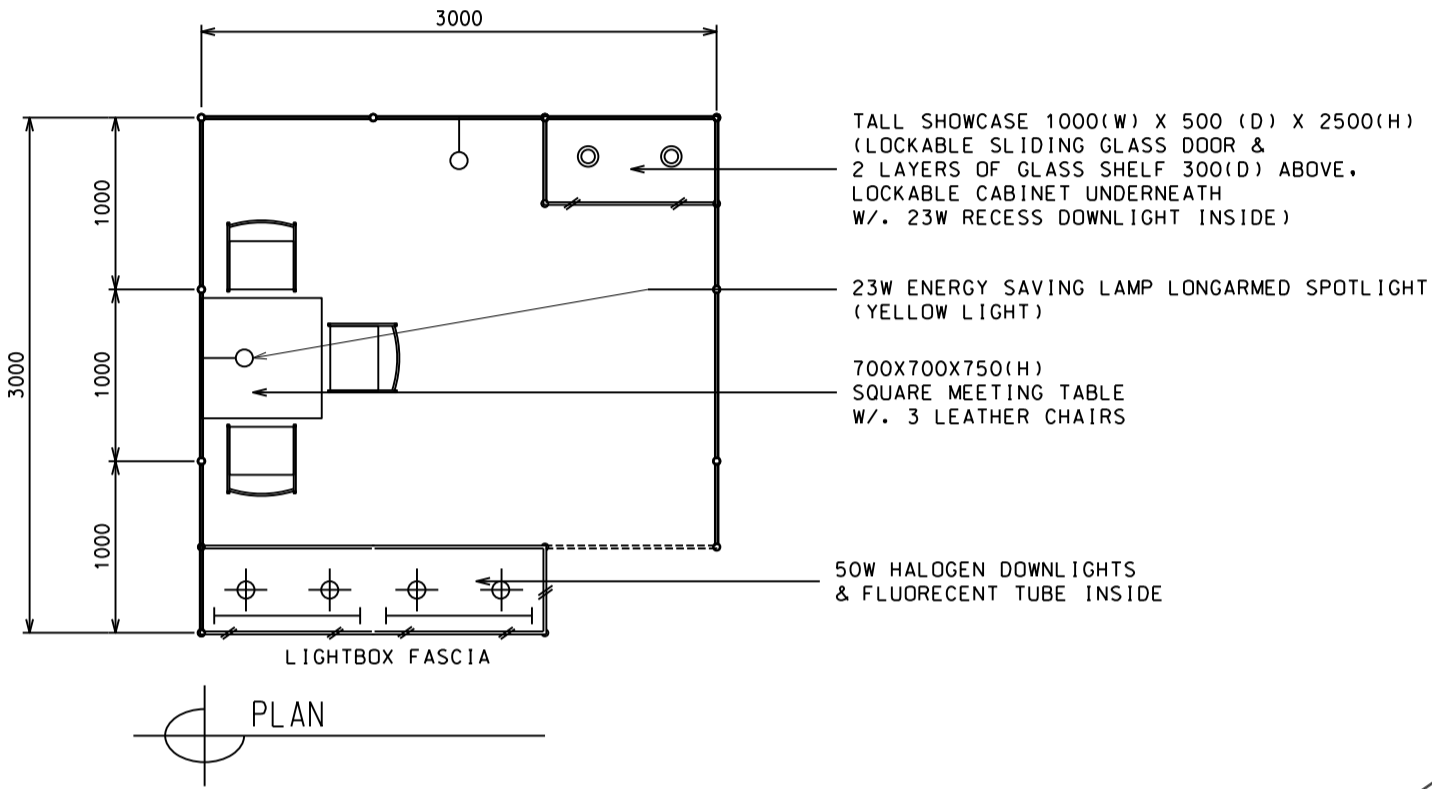

Hong Kong Watch & Clock Fair

香港鐘表展

3M(W) x 3M(D) Standard Booth

三米乘三米標準攤位

BOOTH SPECIFICATIONS		QTY.
	2000L TALL SHOWCASE W/. 4 X 50W HALOGEN DOWNLIGHT & FLUORECENT TUBE INSIDE	1
	1000L TALL SHOWCASE W/. 2 X 23W RECESS DOWNLIGHT	1
	700mmL X700mmW X 750mmH MEETING TABLE	1
	BLACK LEATHER CHAIR	3
	23W ENERGY SAVING LAMP LONGARMED SPOTLIGHT (YELLOW LIGHT)	2
	FLUORECENT TUBE	2
	RUBBISH BIN & CARPET (9sqm.)	