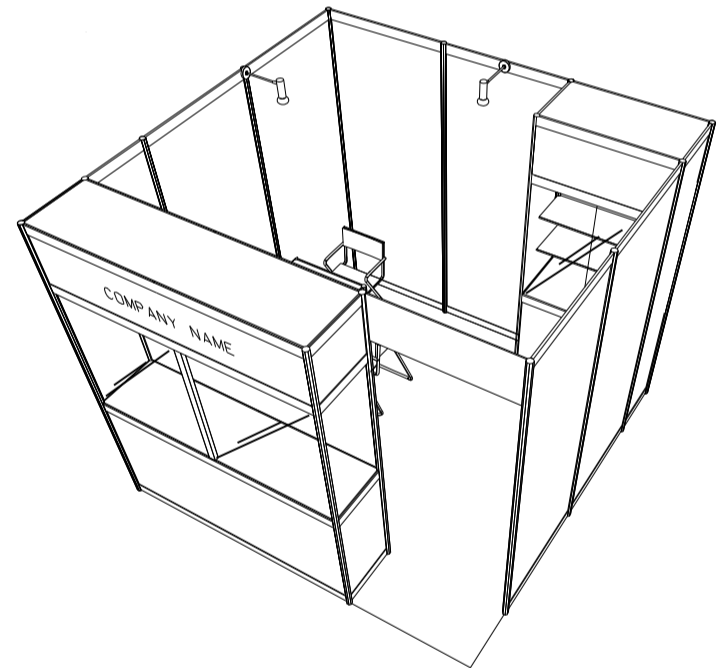

Hong Kong Watch & Clock Fair

香港鐘表展

3M(W) x 3M(D) Standard Booth

三米乘三米標準攤位

BOOTH SPECIFICATIONS		QTY.
	2000L TALL SHOWCASE W/. 4 X 50W HALOGEN DOWNLIGHT & FLUORECENT TUBE INSIDE	1
	1000L TALL SHOWCASE W/. 2 X 23W RECESS DOWNLIGHT	1
	700mmL X700mmW X 750mmH MEETING TABLE	1
	BLACK LEATHER CHAIR	3
	23W ENERGY SAVING LAMP LONGARMED SPOTLIGHT (YELLOW LIGHT)	2
	FLUORECENT TUBE	2
	RUBBISH BIN & CARPET (9sqm.)	