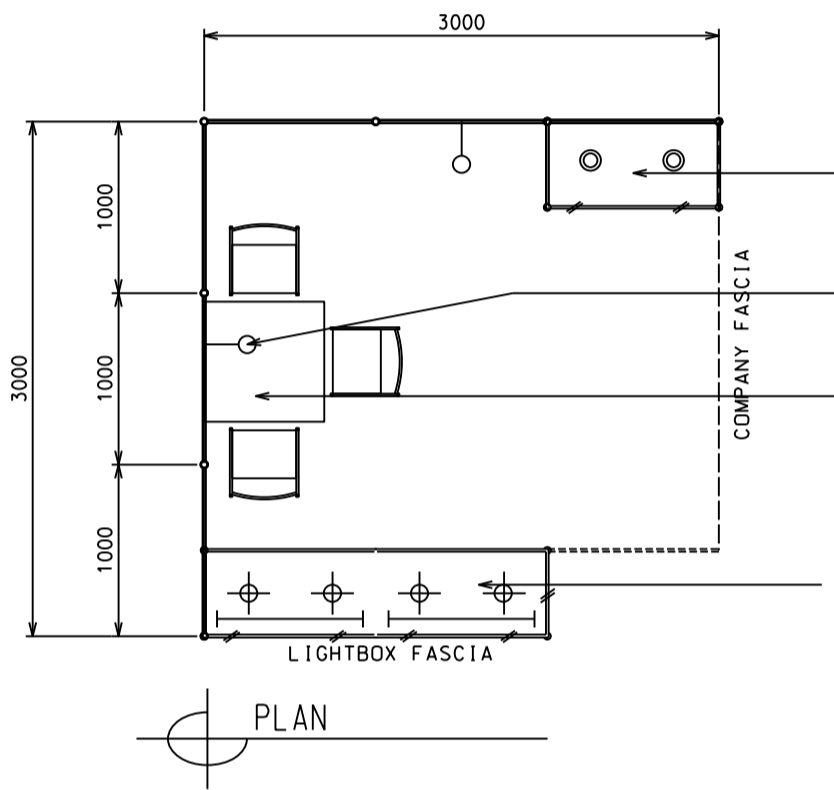

3M(W) x 3M(D) Standard Booth (Right Corner)

三米乘三米標準攤位(右邊角位)

TALL SHOWCASE 1000(W) X 500 (D) X 2500(H)
(LOCKABLE SLIDING GLASS DOOR &
2 LAYERS OF GLASS SHELF 300(D) ABOVE,
LOCKABLE CABINET UNDERNEATH
W/. 23W RECESS DOWNLIGHT INSIDE)

23W ENERGY SAVING LAMP LONGARMED SPOTLIGHT
(YELLOW LIGHT)

700X700X750(H)
SQUARE MEETING TABLE
W/. 3 LEATHER CHAIRS

50W HALOGEN DOWNLIGHTS
& FLUORECENT TUBE INSIDE

LIGHTBOX FASCIA

COMPANY FASCIA

PLAN

PERSPECTIVE

ELEVATION

BOOTH SPECIFICATIONS		QTY.
	2000L TALL SHOWCASE W/. 4 X 50W HALOGEN DOWNLIGHT & FLUORECENT TUBE INSIDE	1
	1000L TALL SHOWCASE W/. 2 X 23W RECESS DOWNLIGHT	1
	700mmL X 700mmW X 750mmH MEETING TABLE	1
	BLACK LEATHER CHAIR	3
	23W ENERGY SAVING LAMP LONGARMED SPOTLIGHT (YELLOW LIGHT)	2
	FLUORECENT TUBE	2
RUBBISH BIN & CARPET (9sqm.)		