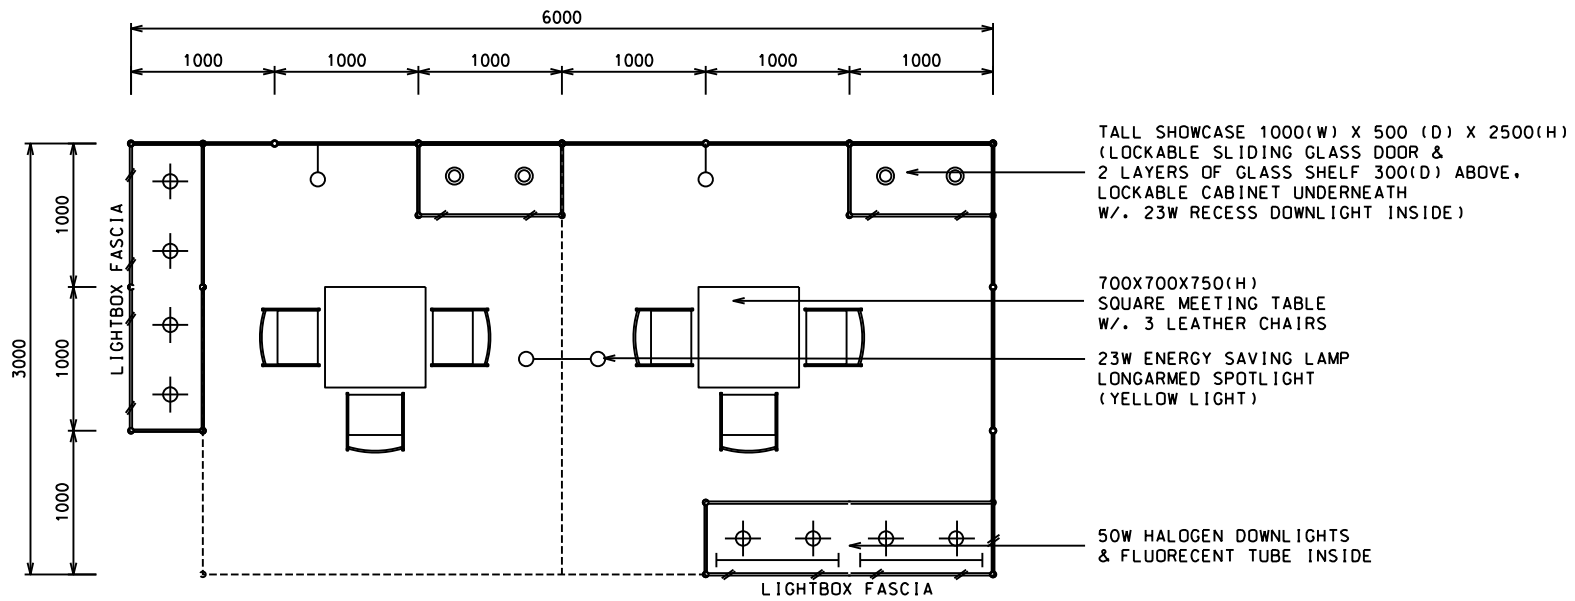

### 6M(W) x 3M(D) Standard Booth (Left Corner)

六米乘三米標準攤位(左邊角位)

BOOTH SPECIFICATIONS		QTY.
	2000L TALL SHOWCASE W/. 4 X 50W HALOGEN DOWNLIGHT & FLUORECENT TUBE INSIDE	2
	1000L TALL SHOWCASE W/. 2 X 23W RECESS DOWNLIGHT	2
	700mmL X700mmW X 750mmH MEETING TABLE	2
	BLACK LEATHER CHAIR	6
	FLUORESCENT TUBE	4
	23W ENERGY SAVING LAMP LONGARMED SPOTLIGHT (YELLOW LIGHT)	4
	CEILING BEAM	2.5M
	RUBBISH BIN & CARPET (15sqm.)	