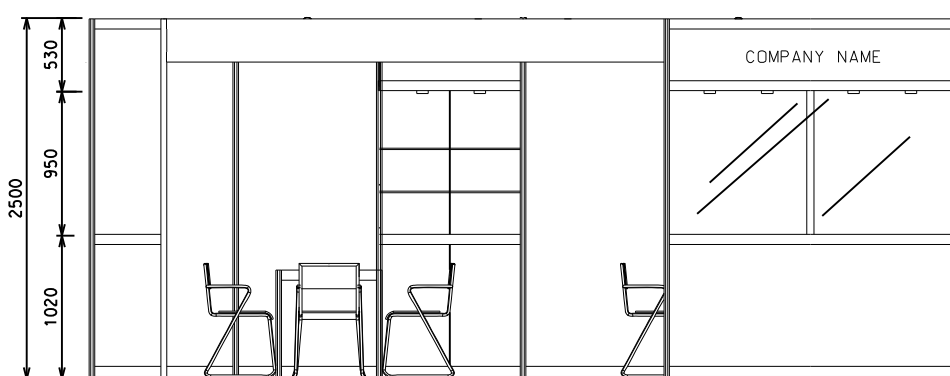

### 6M(W) x 3M(D) Standard Booth (Left Corner)

六米乘三米標準攤位(左邊角位)

BOOTH SPECIFICATIONS		QTY.
	2000L TALL SHOWCASE W/. 4 X 50W HALOGEN DOWNLIGHT & FLUORECENT TUBE INSIDE	2
	1000L TALL SHOWCASE W/. 2 X 23W RECESS DOWNLIGHT	2
	700mmL X700mmW X 750mmH MEETING TABLE	2
	BLACK LEATHER CHAIR	6
	FLUORESCENT TUBE	4
	23W ENERGY SAVING LAMP LONGARMED SPOTLIGHT (YELLOW LIGHT)	4
	CEILING BEAM	2.5M
	RUBBISH BIN & CARPET (15sqm.)	