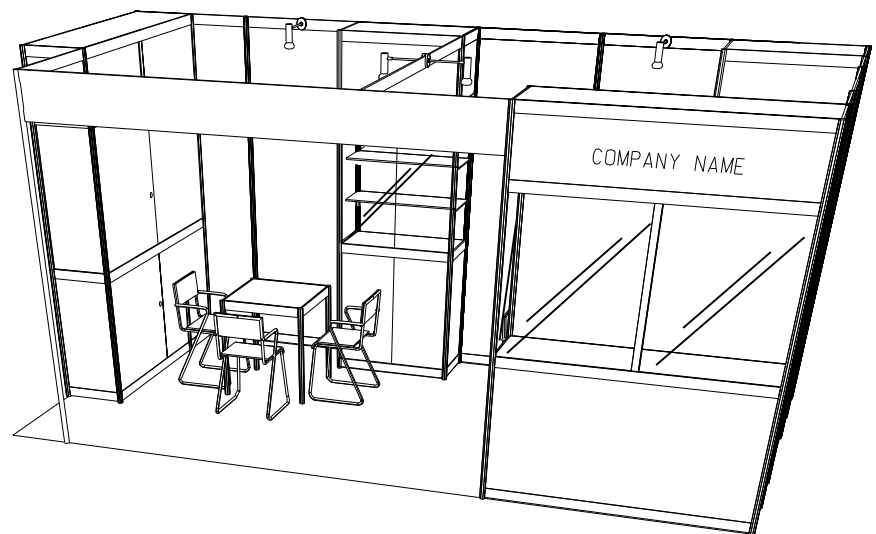

### 6M(W) x 3M(D) Standard Booth (Left Corner)

六米乘三米標準攤位(左邊角位)

BOOTH SPECIFICATIONS		QTY.
	2000L TALL SHOWCASE W/. 4 X 50W HALOGEN DOWNLIGHT & FLUORECENT TUBE INSIDE	2
	1000L TALL SHOWCASE W/. 2 X 23W RECESS DOWNLIGHT	2
	700mmL X700mmW X 750mmH MEETING TABLE	2
	BLACK LEATHER CHAIR	6
	FLUORESCENT TUBE	4
	23W ENERGY SAVING LAMP LONGARMED SPOTLIGHT (YELLOW LIGHT)	4
	CEILING BEAM	2.5M
	RUBBISH BIN & CARPET (15sqm.)	