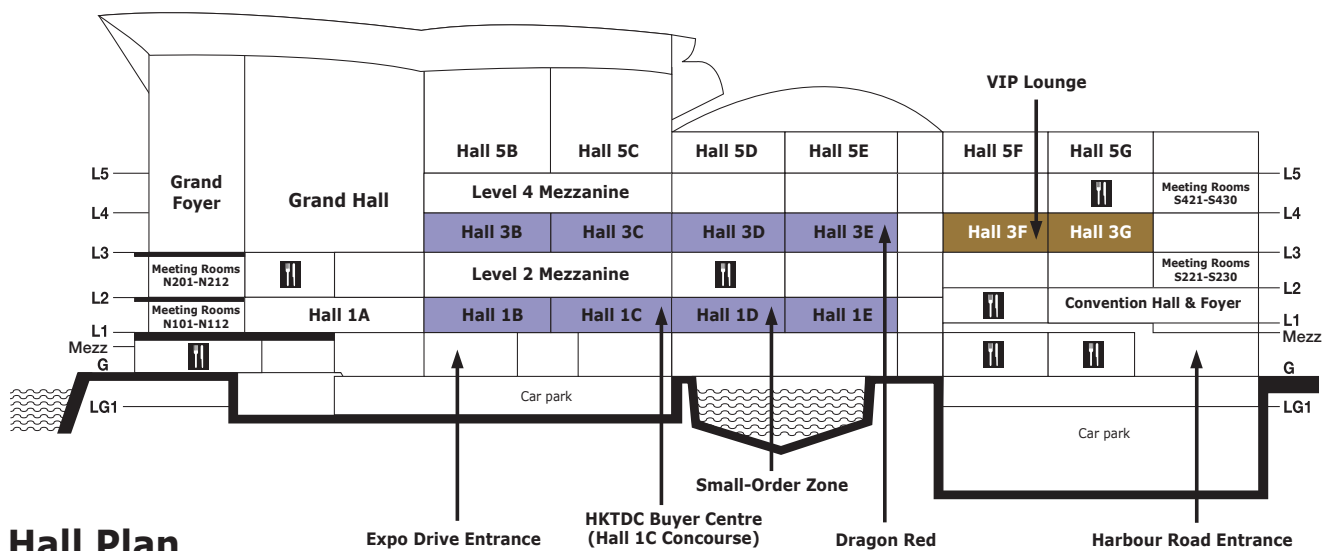

# Guide to Zones and Group Pavilions

Zones	Hall Location/Site
Clocks	Halls 3B-E
Complete Watches	Halls 3B-E
Machinery & Equipment	Halls 3B-E
Pageant of Eternity (Premium zone for Complete Watches)	Halls 1B-E
Parts & Components	Halls 3B-E
Packaging	Halls 3B-E
Small-Order Zone	Hall 1D Concourse
Trade Services	Halls 3B-E

Group Pavilions	Hall Location/Site
Chinese mainland	Halls 3D-E
International Exhibitors	Halls 3D-E
Taiwan	Halls 3D-E

Special Highlight	Hall Location/Site
Salon de TE	Halls 3F-G

# Booth Legend

## 展位位置圖例

Hall Location/Site 展覽廳位置/場地 Level 樓層

---

**1B-1E** Halls 展覽廳 1B-1E L1 一樓

---

**3B-3G** Halls 展覽廳 3B-3G L3 三樓

---