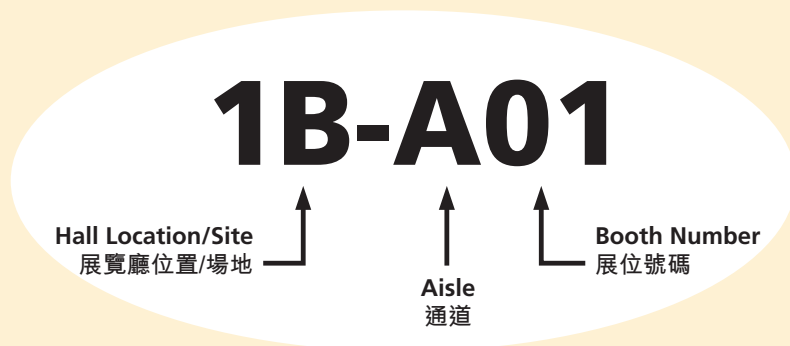

# Guide to Zones and Group Pavilions

Zones	Hall Location/Site
Clocks	Halls 3B-E
Complete Watches	Halls 3B-E
Machinery & Equipment	Halls 3B-E
Pageant of Eternity (Premium zone for Complete Watches)	Halls 1B-E
Parts & Components	Halls 3B-E
Packaging	Halls 3B-E
Small-Order Zone	Hall 1D Concourse
Trade Services	Halls 3B-E

Group Pavilions	Hall Location/Site
Chinese mainland	Halls 3D-E
International Exhibitors	Halls 3D-E
Taiwan	Halls 3D-E

Special Highlight	Hall Location/Site
Salon de TE	Halls 3F-G

## 展位位置圖例

Hall Location/Site 展覽廳位置/場地 Level 樓層

---

**1B-1E** Halls 展覽廳 1B-1E L1 一樓

---

**3B-3G** Halls 展覽廳 3B-3G L3 三樓

---