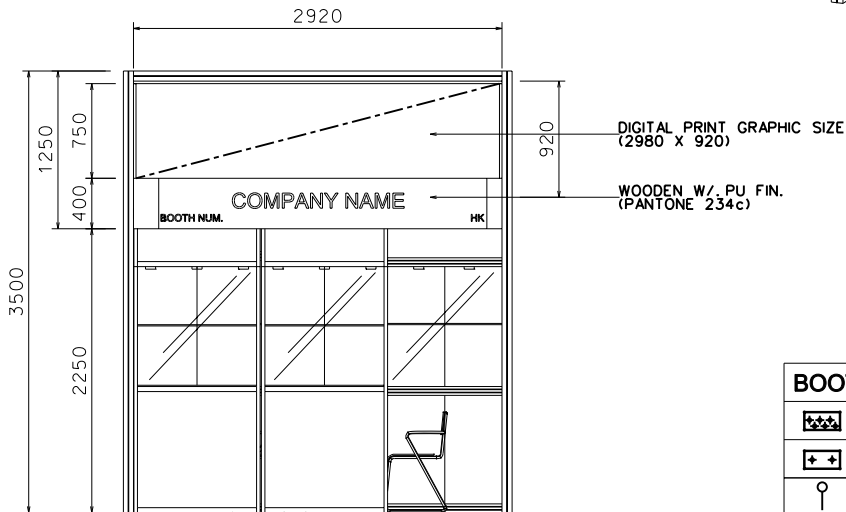

Hong Kong Watch & Clock Fair

香港鐘表展

3M x 5M Deluxe Non-Corner Booth

三米乘五米高級攤位

| BOOTH SPECIFICATIONS | | QTY. |
|----------------------|--|------|
| | 1000W x 500D x 2500H TALL SHOWCASE IN BLACK W/ 6 X 50W EYEBALL DOWNLIGHT | 2 |
| | 1000W x 500D x 2500H TALL SHOWCASE IN WHITE W/ 2 X 50W HALOGEN DOWNLIGHT | 2 |
| | LONG ARMED SPOTLIGHT (300MM) 23 WATT ENERGY SAVING LAMP (YELLOW LIGHT) | 3 |
| | SQUARE PIN POWER SOCKET (500W) | 1 |
| | 700W x 700D x 750H MEETING TABLE | 1 |
| | BLACK LEATHER CHAIR | 3 |
| | CEILING BEAM | 3M |
| | RUBBISH BIN & CARPET (15sqm.) | |