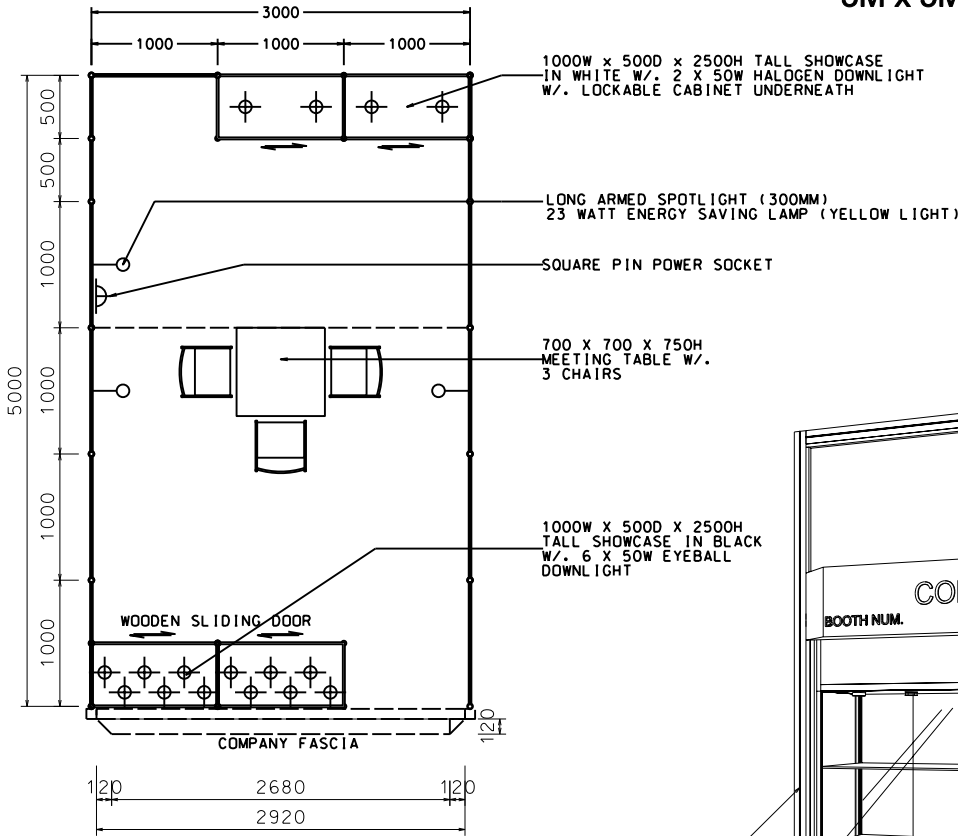

Hong Kong Watch & Clock Fair

香港鐘表展

3M x 5M Deluxe Non-Corner Booth

三米乘五米高級攤位

| BOOTH SPECIFICATIONS | | QTY. |
|----------------------|--|------|
| | 1000W x 500D x 2500H TALL SHOWCASE IN BLACK W/ 6 X 50W EYEBALL DOWNLIGHT | 2 |
| | 1000W x 500D x 2500H TALL SHOWCASE IN WHITE W/ 2 X 50W HALOGEN DOWNLIGHT | 2 |
| | LONG ARMED SPOTLIGHT (300MM) 23 WATT ENERGY SAVING LAMP (YELLOW LIGHT) | 3 |
| | SQUARE PIN POWER SOCKET (500W) | 1 |
| | 700W x 700D x 750H MEETING TABLE | 1 |
| | BLACK LEATHER CHAIR | 3 |
| | CEILING BEAM | 3M |
| | RUBBISH BIN & CARPET (15sqm.) | |