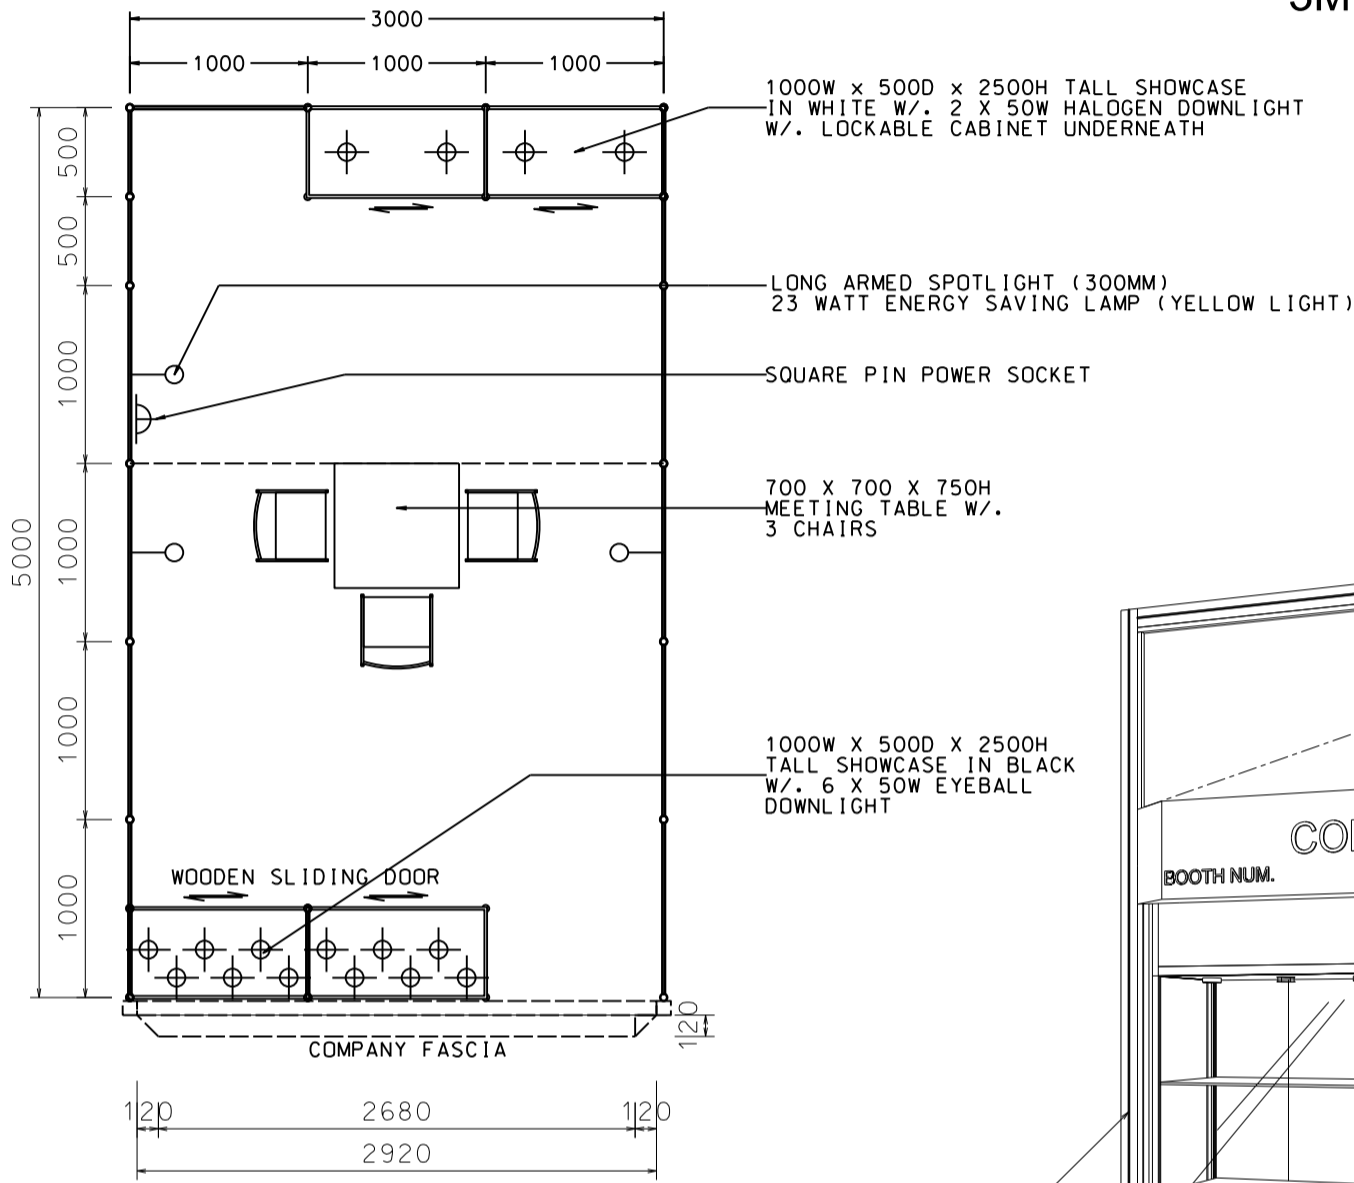

### 3M(W) x 5M(D) Deluxe Booth

三米(闊)乘五米(深)高級攤位

PLAN

PERSPECTIVE

ELEVATION

BOOTH SPECIFICATIONS		QTY.
	1000W x 500D x 2500H TALL SHOWCASE IN BLACK W/. 6 X 50W EYEBALL DOWNLIGHT	2
	1000W x 500D x 2500H TALL SHOWCASE W/. 2 X 50W DOWNLIGHT	2
	LONG ARMED SPOTLIGHT (300MM) 23 WATT ENERGY SAVING LAMP (YELLOW LIGHT)	3
	700W x 700D x 750H MEETING TABLE	1
	BLACK LEATHER CHAIR	3
	CEILING BEAM	3M
	500W SQUARE PIN POWER SOCKET *Remark: Not Applicable for heating equipment (eg. Coffee machine)	1
RUBBISH BIN & CARPET (15sqm.)		