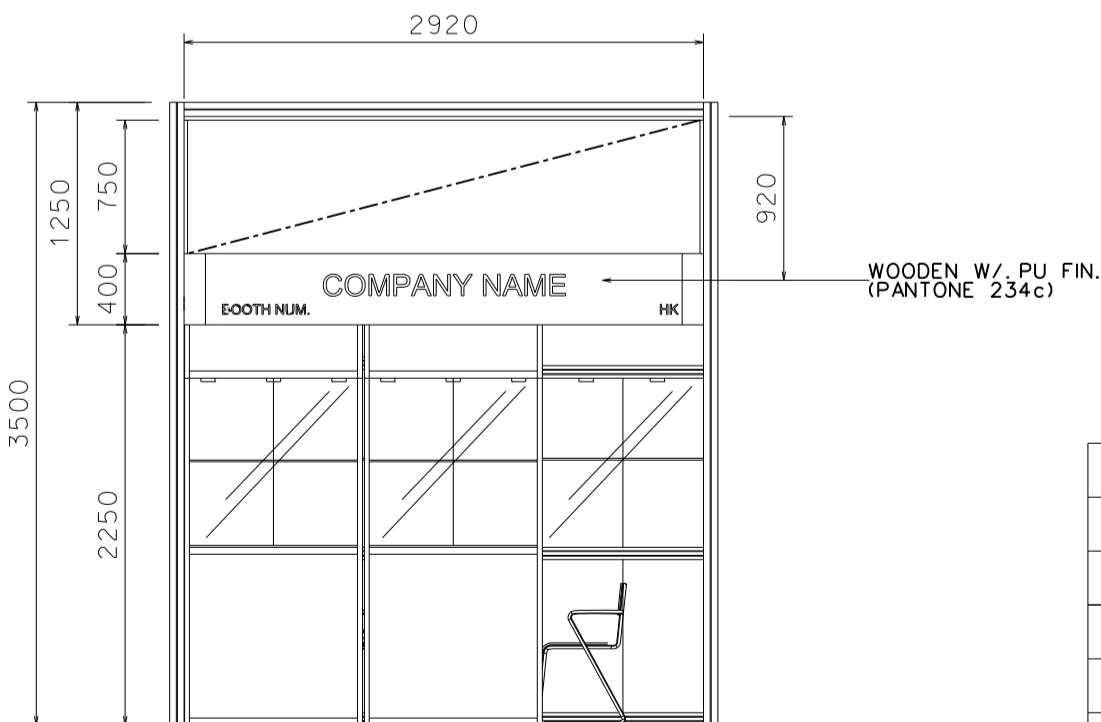

### 3M(W) x 5M(D) Deluxe Booth

三米(闊)乘五米(深)高級攤位

PLAN

PERSPECTIVE

ELEVATION

BOOTH SPECIFICATIONS		QTY.
	1000W x 500D x 2500H TALL SHOWCASE IN BLACK W/. 6 X 50W EYEBALL DOWNLIGHT	2
	1000W x 500D x 2500H TALL SHOWCASE W/. 2 X 50W DOWNLIGHT	2
	LONG ARMED SPOTLIGHT (300MM) 23 WATT ENERGY SAVING LAMP (YELLOW LIGHT)	3
	700W x 700D x 750H MEETING TABLE	1
	BLACK LEATHER CHAIR	3
	CEILING BEAM	3M
	500W SQUARE PIN POWER SOCKET *Remark: Not Applicable for heating equipment (eg. Coffee machine)	1
RUBBISH BIN & CARPET (15sqm.)		