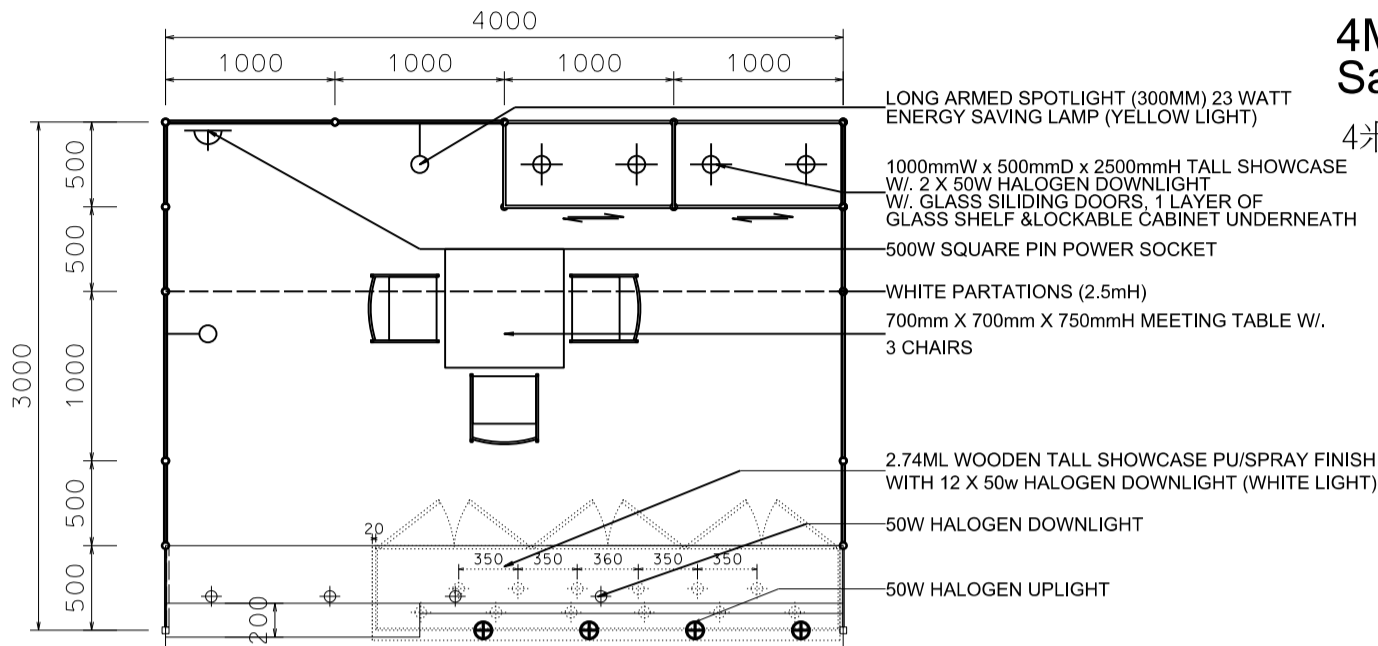

Hong Kong Watch & Clock Fair

香港鐘表展

4M(W) x 3M(D) Deluxe Booth-Salon de TE

4米(闊) x 3米(深) 國際名表薈萃高級攤位

PLAN

SHOWCASE DETAIL

PERSPECTIVE

ELEVATION

BOOTH SPECIFICATIONS		QTY.
	2740mmW X 500mmD X 740mmH (INTERNAL SIZE 2700W X 468D X 740H) FRONT TALL SHOWCASE W/ 12 X 50W EYEBALL HALOGEN DOWNLIGHT & 3 X WHITE SWING DOORS & LOCKABLE CABINET UNDERNEATH 2740mm(闊) x 500mm(深) x 740mm(高) (內部的尺寸:2720mm(闊) x 468mm(深) x 740mm(高)) 門前高身飾櫃連12 X50w牛眼石英燈及3 x 白色木掩門, 連有鎖地櫃	1
	1000mmW x 500mmD x 2500mmH TALL SHOWCASE W/ 2 X 50W HALOGEN DOWNLIGHT W/ GLASS SLIDING DOOR & 1 LAYER OF GLASS SHELF, CABINET UNDERNEATH 1000mm(闊) x 500mm(深) x 2500mm(高) 高身飾櫃連2 x 50W石英燈連1層玻璃層板及玻璃趟門, 連有鎖地櫃	2
	LONG ARMED SPOTLIGHT (300MM) 23 WATT ENERGY SAVING LAMP (YELLOW LIGHT) 23瓦特燈管射燈(約長300mm)(黃光)	2
	50W HALOGEN UPLIGHT (FOR FASCIA) 50瓦特石英燈 (射招牌用)	4
	50W HALOGEN DOWNLIGHT (FOR ENTRANCE) 50瓦特石英燈 (門口用)	4
	500w SQUARE PIN POWER SOCKET (FOR ONE APPLIANCE USE ONLY, NOT PERMITTED FOR LIGHTING CONNECTION) 只供一件電器用之500瓦特電源方腳插座(220伏特) (不可用於照明裝置)	1
	700mmW x 700mmD x 750mmH MEETING TABLE 正方檯 (0.7米長X0.7米闊X0.75米高)	1
	BLACK LEATHER CHAIR 黑色皮椅	3
	CEILING BEAM 天花橫樑	4M
	STICKER CUT OUT COMPANY NAME & LOGO 公司名稱及商標	1
	RUBBISH BIN 廢紙箱	1
	CARPET 地毯	12SQM