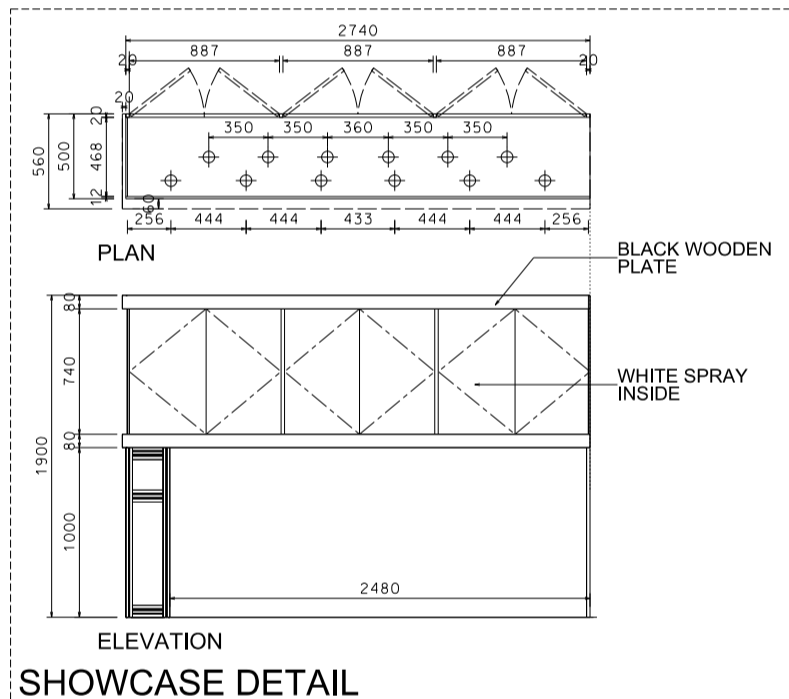

Hong Kong Watch & Clock Fair

香港鐘表展

4M(W) x 3M(D) Deluxe Booth-Salon de TE

4米(闊) x 3米(深) 國際名表薈萃高級攤位

PLAN

SHOWCASE DETAIL

PERSPECTIVE

ELEVATION

BOOTH SPECIFICATIONS		QTY.
	2740mmW X 500mmD X 740mmH (INTERNAL SIZE 2700W X 468D X 740H) FRONT TALL SHOWCASE W/ 12 X 50W EYEBALL HALOGEN DOWNLIGHT & 3 X WHITE SWING DOORS & LOCKABLE CABINET UNDERNEATH 2740mm(闊) x 500mm(深) x 740mm(高) (內部的尺寸:2720mm(闊) x 468mm(深) x 740mm(高)) 門前高身飾櫃連12 X50w牛眼石英燈及3 x 白色木掩門, 連有鎖地櫃	1
	1000mmW x 500mmD x 2500mmH TALL SHOWCASE W/ 2 X 50W HALOGEN DOWNLIGHT W/ GLASS SLIDING DOOR & 1 LAYER OF GLASS SHELF, CABINET UNDERNEATH 1000mm(闊) x 500mm(深) x 2500mm(高) 高身飾櫃連2 x 50W石英燈連1層玻璃層板及玻璃趟門, 連有鎖地櫃	2
	LONG ARMED SPOTLIGHT (300MM) 23 WATT ENERGY SAVING LAMP (YELLOW LIGHT) 23瓦特燈管射燈(約長300mm)(黃光)	2
	50W HALOGEN UPLIGHT (FOR FASCIA) 50瓦特石英燈 (射招牌用)	4
	50W HALOGEN DOWNLIGHT (FOR ENTRANCE) 50瓦特石英燈 (門口用)	4
	500w SQUARE PIN POWER SOCKET (FOR ONE APPLIANCE USE ONLY, NOT PERMITTED FOR LIGHTING CONNECTION) 只供一件電器用之500瓦特電源方腳插座(220伏特) (不可用於照明裝置)	1
	700mmW x 700mmD x 750mmH MEETING TABLE 正方檯 (0.7米長X0.7米闊X0.75米高)	1
	BLACK LEATHER CHAIR 黑色皮椅	3
	CEILING BEAM 天花橫樑	4M
	STICKER CUT OUT COMPANY NAME & LOGO 公司名稱及商標	1
	RUBBISH BIN 廢紙箱	1
	CARPET 地毯	12SQM