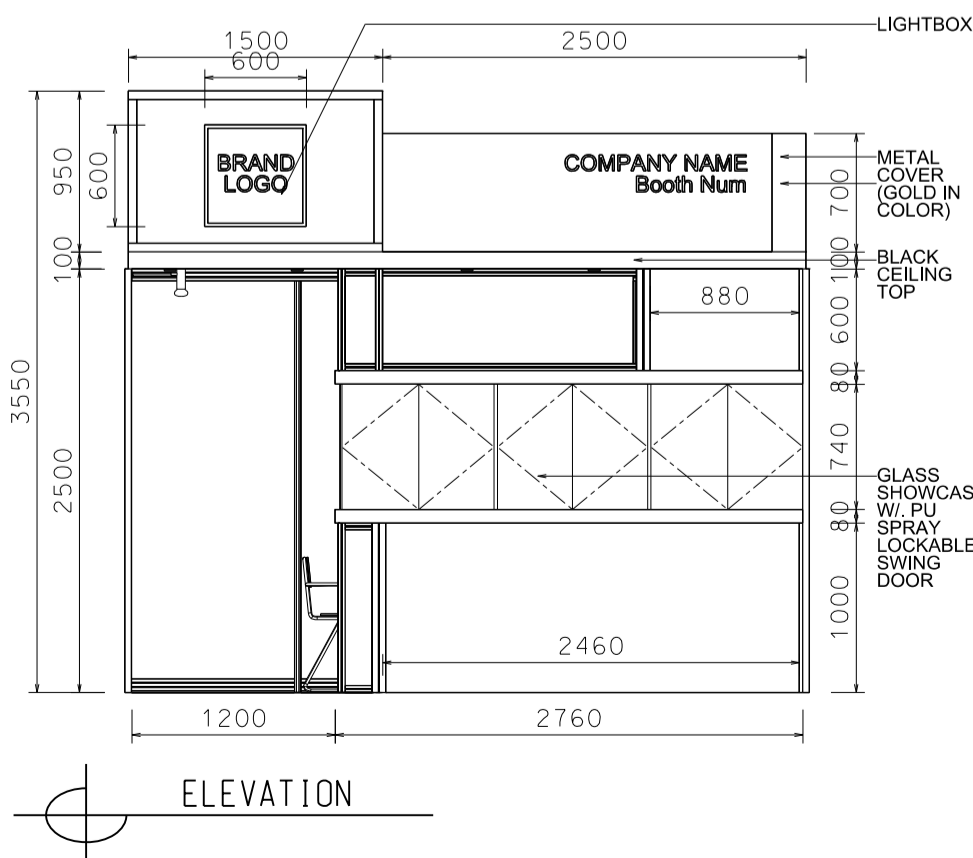

Hong Kong Watch & Clock Fair

香港鐘表展

4M(W) x 3M(D) Deluxe Booth-Salon de TE

4米(闊) x 3米(深) 國際名表薈萃高級攤位

PLAN

SHOWCASE DETAIL

PERSPECTIVE

ELEVATION

BOOTH SPECIFICATIONS		QTY.
	2740mmW X 500mmD X 740mmH (INTERNAL SIZE 2700W X 468D X 740H) FRONT TALL SHOWCASE W/ 12 X 50W EYEBALL HALOGEN DOWNLIGHT & 3 X WHITE SWING DOORS & LOCKABLE CABINET UNDERNEATH 2740mm(闊) x 500mm(深) x 740mm(高) (內部的尺寸:2720mm(闊) x 468mm(深) x 740mm(高)) 門前高身飾櫃連12 X50w牛眼石英燈及3 x 白色木掩門, 連有鎖地櫃	1
	1000mmW x 500mmD x 2500mmH TALL SHOWCASE W/ 2 X 50W HALOGEN DOWNLIGHT W/ GLASS SLIDING DOOR & 1 LAYER OF GLASS SHELF, CABINET UNDERNEATH 1000mm(闊) x 500mm(深) x 2500mm(高) 高身飾櫃連2 x 50W石英燈連1層玻璃層板及玻璃趟門, 連有鎖地櫃	2
	LONG ARMED SPOTLIGHT (300MM) 23 WATT ENERGY SAVING LAMP (YELLOW LIGHT) 23瓦特燈管射燈(約長300mm)(黃光)	2
	50W HALOGEN UPLIGHT (FOR FASCIA) 50瓦特石英燈 (射招牌用)	4
	50W HALOGEN DOWNLIGHT (FOR ENTRANCE) 50瓦特石英燈 (門口用)	4
	500w SQUARE PIN POWER SOCKET (FOR ONE APPLIANCE USE ONLY, NOT PERMITTED FOR LIGHTING CONNECTION) 只供一件電器用之500瓦特電源方腳插座(220伏特) (不可用於照明裝置)	1
	700mmW x 700mmD x 750mmH MEETING TABLE 正方檯 (0.7米長X0.7米闊X0.75米高)	1
	BLACK LEATHER CHAIR 黑色皮椅	3
	CEILING BEAM 天花橫樑	4M
	STICKER CUT OUT COMPANY NAME & LOGO 公司名稱及商標	1
	RUBBISH BIN 廢紙箱	1
	CARPET 地毯	12SQM