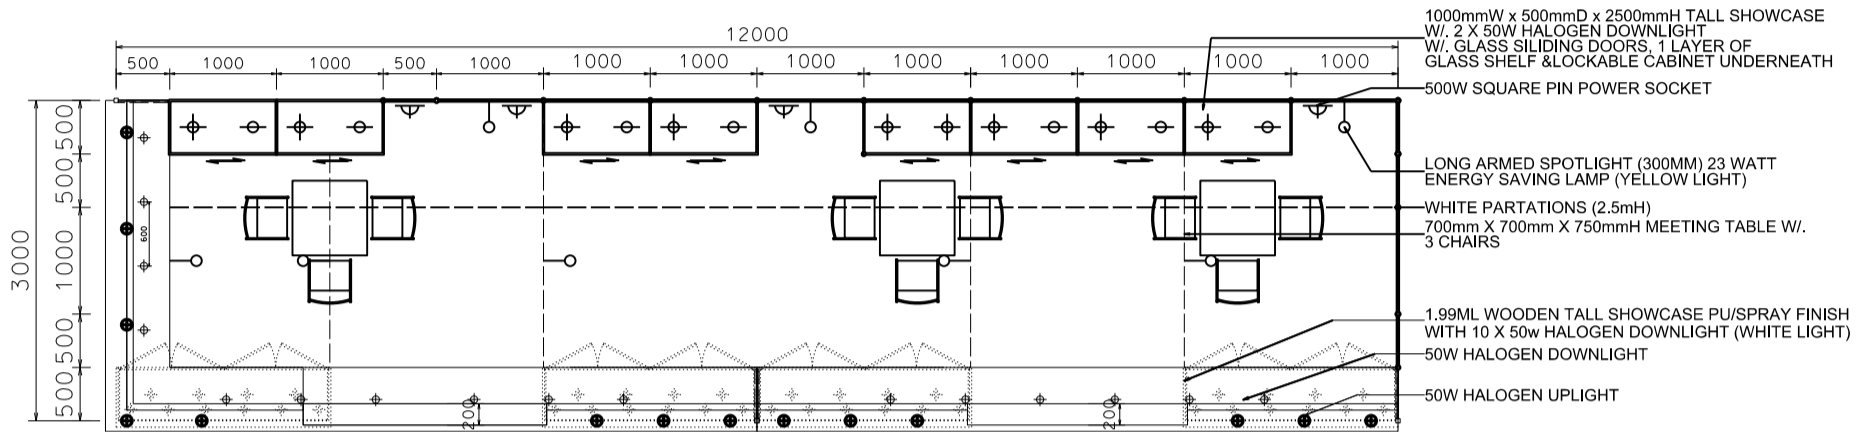

Hong Kong Watch & Clock Fair

香港鐘表展

12M(W) x 3M(D) Deluxe Booth- Salon de TE (Left Corner)

12米(闊) x 3米(深) 國際名表薈萃高級攤位 (左邊角位)

BOOTH SPECIFICATIONS		QTY.
	1990mmW x 500mmD x 740mmH (INTERNAL SIZE 1950W X 468D X 740H) FRONT TALL SHOWCASE W/ 10 X 50W EYEBALL HALOGEN DOWNLIGHT & 2 X WHITE SWING DOORS & LOCKABLE CABINET UNDERNEATH 1990mm(闊) x 500mm(深) x 740mm(高) (內部的尺寸:1950mm(闊) x 468mm(深) x 740mm(高)) 門前高身飾櫃連10 X 50w 半眼石英燈及2 x 白色木掩門, 連有鎖地櫃	3
	1000mmW x 500mmD x 2500mmH TALL SHOWCASE W/ 2 X 50W HALOGEN DOWNLIGHT W/ GLASS SLIDING DOOR & 1 LAYER OF GLASS SHELF, CABINET UNDERNEATH 1000mm(闊) x 500mm(深) x 2500mm(高) 高身飾櫃連2 x 50W 石英燈連1層玻璃層板及玻璃趟門, 連有鎖地櫃	6
	LONG ARMED SPOTLIGHT (300MM) 23 WATT ENERGY SAVING LAMP (YELLOW LIGHT) 23瓦特燈電燈管射燈的長300mm(黃光)	6
	50W HALOGEN UPLIGHT (FOR FASCIA) 50瓦特石英燈 (射招牌用)	15
	50W HALOGEN DOWNLIGHT (FOR ENTRANCE) 50瓦特石英燈 (門口用)	16
	500w SQUARE PIN POWER SOCKET (FOR ONE APPLIANCE USE ONLY, NOT PERMITTED FOR LIGHTING CONNECTION) 只供一件電器用之500瓦特電源方腳插頭(220伏特) (不可用於照明裝置)	3
	700mmW x 700mmD x 750mmH MEETING TABLE 正方形 (0.7米長x0.7米闊x0.75米高)	3
	BLACK LEATHER CHAIR 黑色皮椅	9
	CEILING BEAM 天花橫樑	19M
	STICKER CUT OUT COMPANY NAME & LOGO 公司名稱及商標	2
	RUBBISH BIN 廢紙箱	3
	CARPET 地毯	36SQM