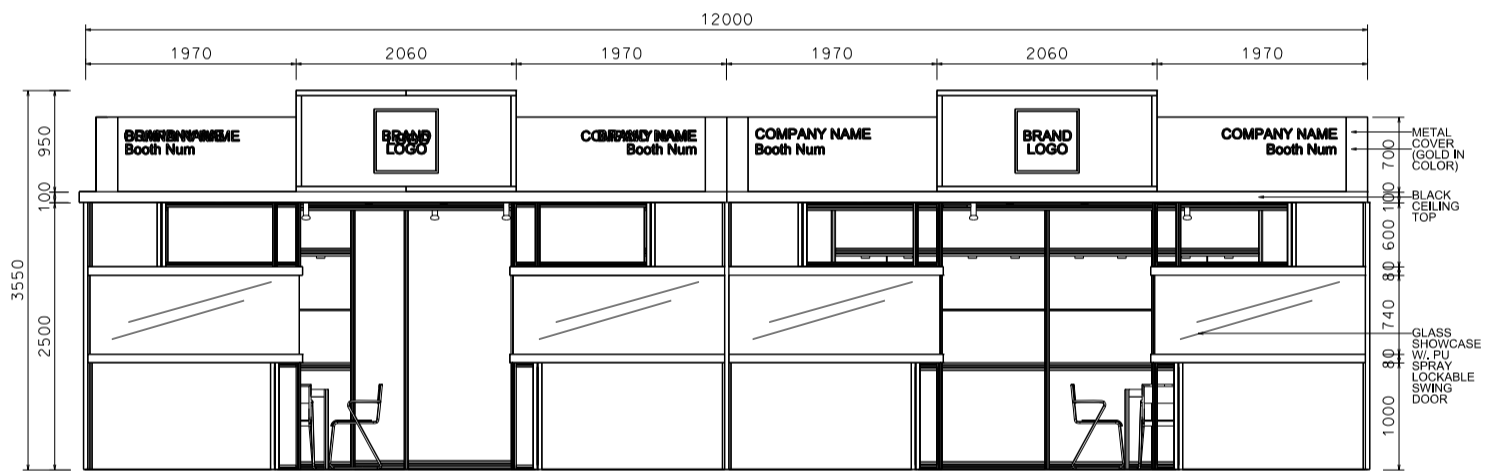

Hong Kong Watch & Clock Fair

香港鐘表展

12M(W) x 3M(D) Deluxe Booth- Salon de TE (Left Corner)

12米(闊) x 3米(深) 國際名表薈萃高級攤位 (左邊角位)

BOOTH SPECIFICATIONS		QTY.
	1990mmW x 500mmD x 740mmH (INTERNAL SIZE 1950W X 468D X 740H) FRONT TALL SHOWCASE W/ 10 X 50W EYEBALL HALOGEN DOWNLIGHT & 2 X WHITE SWING DOORS & LOCKABLE CABINET UNDERNEATH 1990mm(闊) x 500mm(深) x 740mm(高) (內部的尺寸:1950mm(闊) x 468mm(深) x 740mm(高)) 門前高身飾櫃連10 X 50w 半眼石英燈及2 x 白色木掩門, 連有鎖地櫃	3
	1000mmW x 500mmD x 2500mmH TALL SHOWCASE W/ 2 X 50W HALOGEN DOWNLIGHT W/ GLASS SLIDING DOOR & 1 LAYER OF GLASS SHELF, CABINET UNDERNEATH 1000mm(闊) x 500mm(深) x 2500mm(高) 高身飾櫃連2 x 50W 石英燈連1層玻璃層板及玻璃趟門, 連有鎖地櫃	6
	LONG ARMED SPOTLIGHT (300MM) 23 WATT ENERGY SAVING LAMP (YELLOW LIGHT) 23瓦特燈電燈管射燈的長300mm(黃光)	6
	50W HALOGEN UPLIGHT (FOR FASCIA) 50瓦特石英燈 (射招牌用)	15
	50W HALOGEN DOWNLIGHT (FOR ENTRANCE) 50瓦特石英燈 (門口用)	16
	500w SQUARE PIN POWER SOCKET (FOR ONE APPLIANCE USE ONLY, NOT PERMITTED FOR LIGHTING CONNECTION) 只供一件電器用之500瓦特電源方腳插頭(220伏特) (不可用於照明裝置)	3
	700mmW x 700mmD x 750mmH MEETING TABLE 正方形 (0.7米長x0.7米闊x0.75米高)	3
	BLACK LEATHER CHAIR 黑色皮椅	9
	CEILING BEAM 天花橫樑	19M
	STICKER CUT OUT COMPANY NAME & LOGO 公司名稱及商標	2
	RUBBISH BIN 廢紙箱	3
	CARPET 地毯	36SQM