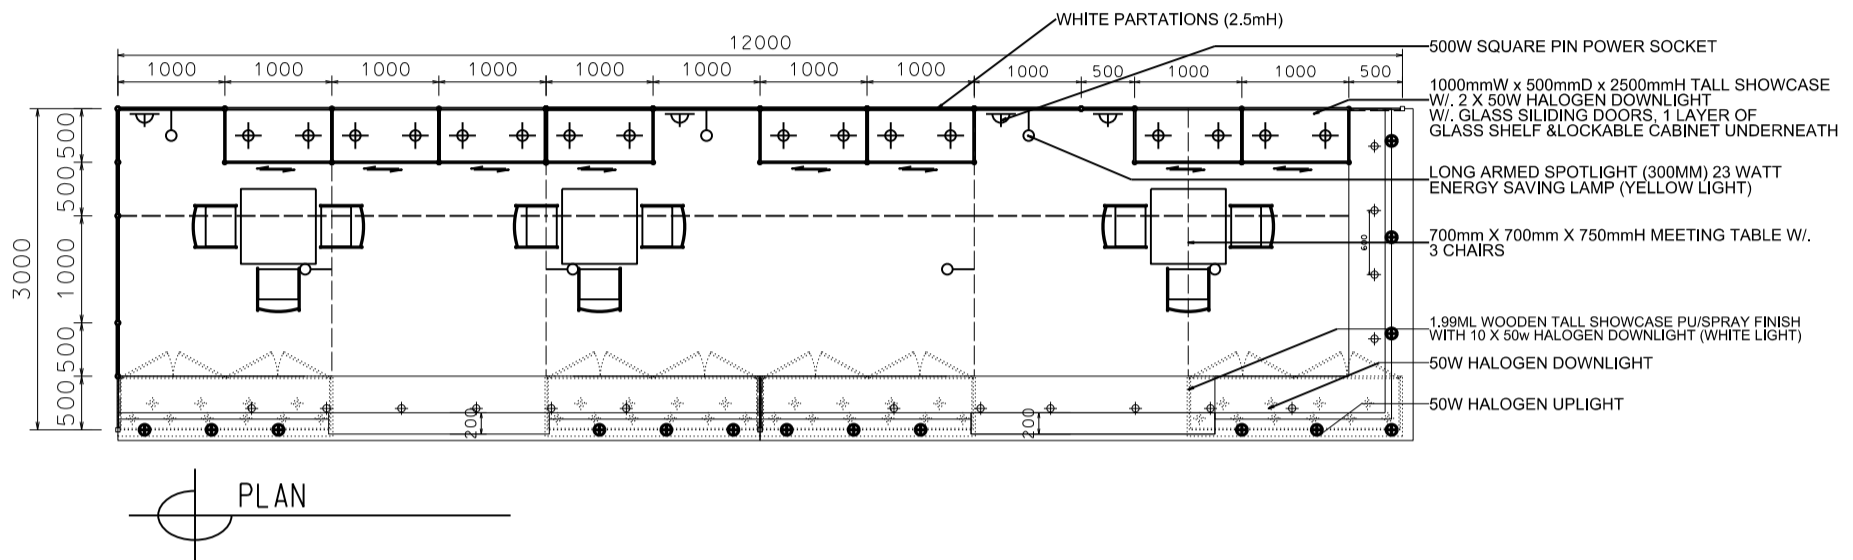

### 12M(W) x 3M(D) Deluxe Booth- Salon de TE (Right Corner)

12米(闊) x 3米(深) 國際名表薈萃高級攤位 (右邊角位)

BOOTH SPECIFICATIONS		QTY.
	1990mmW x 500mmD x 740mmH (INTERNAL SIZE 1950W X 468D X 740H) FRONT TALL SHOWCASE W/ 10 X 50W EYEBALL HALOGEN DOWNLIGHT & 2 X WHITE SWING DOORS & LOCKABLE CABINET UNDERNEATH 1990mm(闊) x 500mm(深) x 740mm(高) (內部的尺寸:1950mm(闊) x 468mm(深) x 740mm(高)) 門前高身飾櫃連10 X 50w 牛眼石英燈及2 x 白色木掩門, 連有鎖地櫃	3
	1000mmW x 500mmD x 2500mmH TALL SHOWCASE W/ 2 X 50W HALOGEN DOWNLIGHT, W/ GLASS SLIDING DOOR & 1 LAYER OF GLASS SHELF, CABINET UNDERNEATH 1000mm(闊) x 500mm(深) x 2500mm(高) 高身飾櫃連2 x 50w 石英燈連1層玻璃層板及玻璃趟門, 連有鎖地櫃	8
	LONG ARMED SPOTLIGHT (300MM) 23 WATT ENERGY SAVING LAMP (YELLOW LIGHT) 23 瓦特燈燈體長臂射燈的長300mm(黃光)	8
	50W HALOGEN UPLIGHT (FOR FASCIA) 50 瓦特石英燈 (射招牌用)	15
	50W HALOGEN DOWNLIGHT (FOR ENTRANCE) 50 瓦特石英燈 (門口用)	16
	500w SQUARE PIN POWER SOCKET (FOR ONE APPLIANCE USE ONLY, NOT PERMITTED FOR LIGHTING CONNECTION) 只供一件電器用之500瓦特電源方腳插座(220伏特) (不可用於照明裝置)	4
	700mmW x 700mmD x 750mmH MEETING TABLE 正方形 (0.7米長x0.7米闊x0.75米高)	4
	BLACK LEATHER CHAIR 黑色皮椅	12
	CEILING BEAM 天花橫樑	19M
	STICKER CUT OUT COMPANY NAME & LOGO 公司名稱及商標	2
	RUBBISH BIN 廢紙箱	4
	CARPET 地毯	36SQM