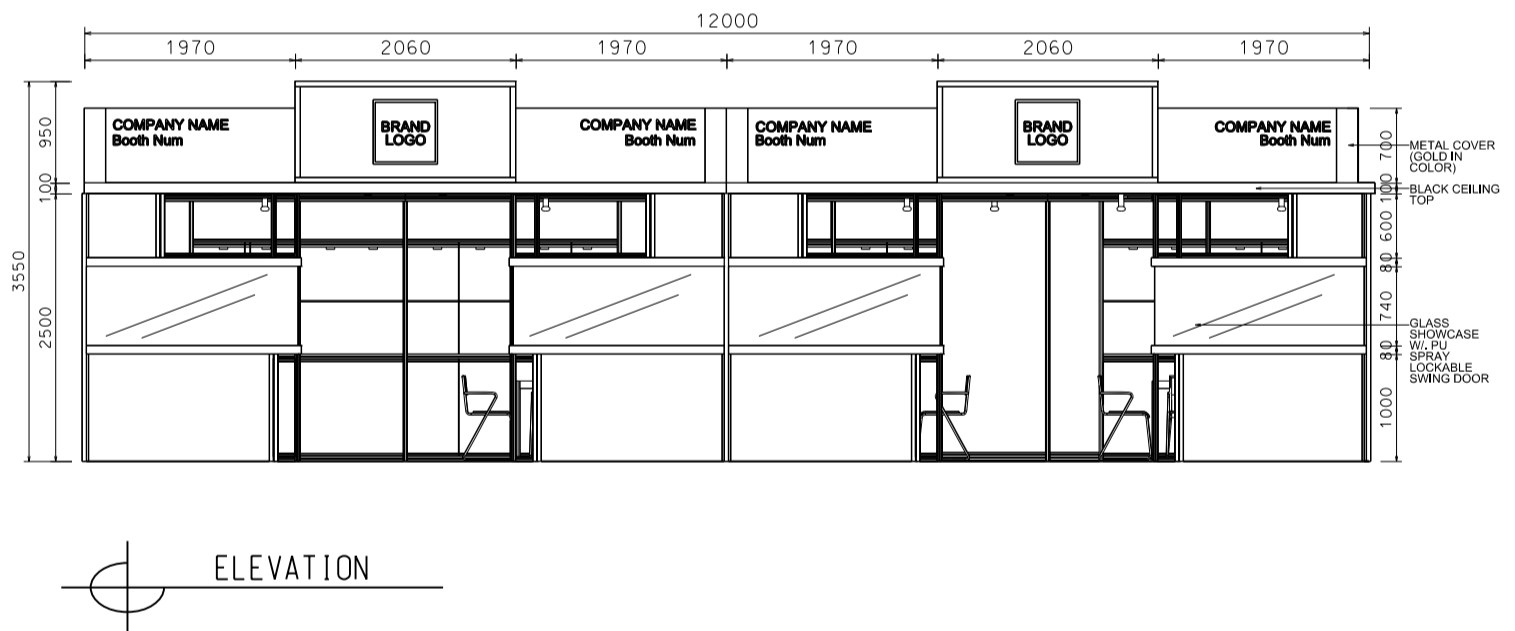

### 12M(W) x 3M(D) Deluxe Booth- Salon de TE (Right Corner)

12米(闊) x 3米(深) 國際名表薈萃高級攤位 (右邊角位)

BOOTH SPECIFICATIONS		QTY.
	1990mmW x 500mmD x 740mmH (INTERNAL SIZE 1950W X 468D X 740H) FRONT TALL SHOWCASE W/ 10 X 50W EYEBALL HALOGEN DOWNLIGHT & 2 X WHITE SWING DOORS & LOCKABLE CABINET UNDERNEATH 1990mm(闊) x 500mm(深) x 740mm(高) (內部的尺寸:1950mm(闊) x 468mm(深) x 740mm(高)) 門前高身飾櫃連10 X 50w 牛眼石英燈及2 x 白色木掩門, 連有鎖地櫃	3
	1000mmW x 500mmD x 2500mmH TALL SHOWCASE W/ 2 X 50W HALOGEN DOWNLIGHT, W/ GLASS SLIDING DOOR & 1 LAYER OF GLASS SHELF, CABINET UNDERNEATH 1000mm(闊) x 500mm(深) x 2500mm(高) 高身飾櫃連2 x 50w 石英燈連1層玻璃層板及玻璃趟門, 連有鎖地櫃	8
	LONG ARMED SPOTLIGHT (300MM) 23 WATT ENERGY SAVING LAMP (YELLOW LIGHT) 23 瓦特燈燈體長臂射燈的長300mm(黃光)	8
	50W HALOGEN UPLIGHT (FOR FASCIA) 50 瓦特石英燈 (射招牌用)	15
	50W HALOGEN DOWNLIGHT (FOR ENTRANCE) 50 瓦特石英燈 (門口用)	16
	500w SQUARE PIN POWER SOCKET (FOR ONE APPLIANCE USE ONLY, NOT PERMITTED FOR LIGHTING CONNECTION) 只供一件電器用之500瓦特電源方腳插座(220伏特) (不可用於照明裝置)	4
	700mmW x 700mmD x 750mmH MEETING TABLE 正方形 (0.7米長x0.7米闊x0.75米高)	4
	BLACK LEATHER CHAIR 黑色皮椅	12
	CEILING BEAM 天花橫樑	19M
	STICKER CUT OUT COMPANY NAME & LOGO 公司名稱及商標	2
	RUBBISH BIN 廢紙箱	4
	CARPET 地毯	36SQM