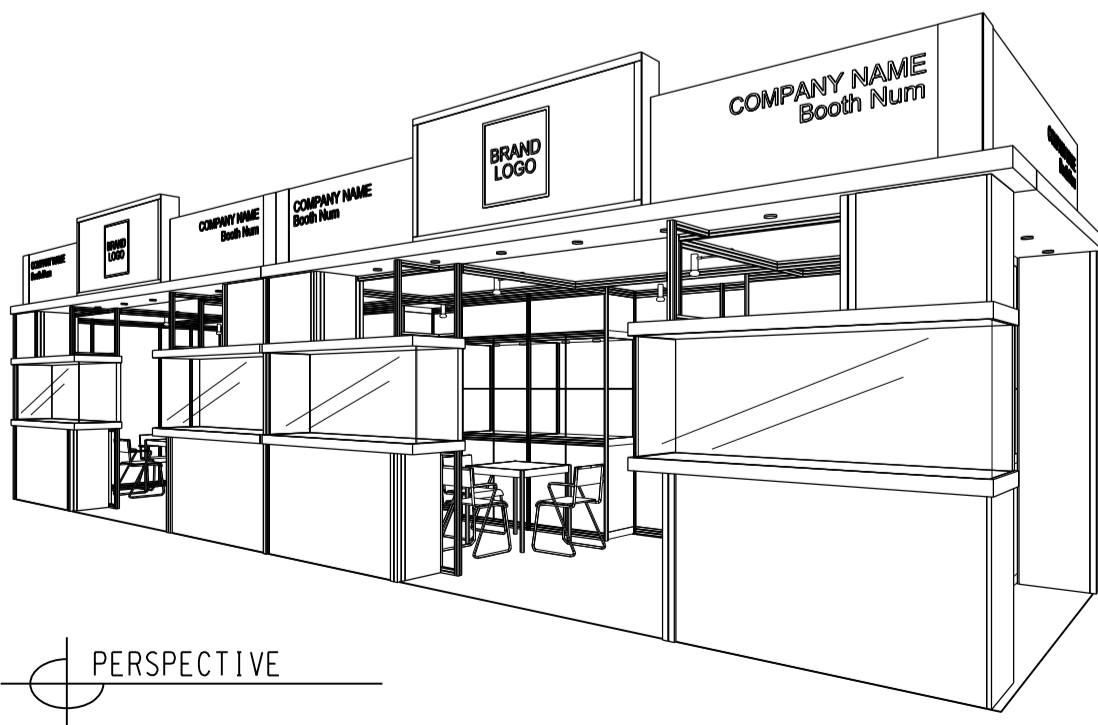

### 12M(W) x 3M(D) Deluxe Booth- Salon de TE (Right Corner)

12米(闊) x 3米(深) 國際名表薈萃高級攤位 (右邊角位)

BOOTH SPECIFICATIONS		QTY.
	1990mmW x 500mmD x 740mmH (INTERNAL SIZE 1950W X 468D X 740H) FRONT TALL SHOWCASE W/ 10 X 50W EYEBALL HALOGEN DOWNLIGHT & 2 X WHITE SWING DOORS & LOCKABLE CABINET UNDERNEATH 1990mm(闊) x 500mm(深) x 740mm(高) (內部的尺寸:1950mm(闊) x 468mm(深) x 740mm(高)) 門前高身飾櫃連10 X 50w 牛眼石英燈及2 x 白色木掩門, 連有鎖地櫃	3
	1000mmW x 500mmD x 2500mmH TALL SHOWCASE W/ 2 X 50W HALOGEN DOWNLIGHT, W/ GLASS SLIDING DOOR & 1 LAYER OF GLASS SHELF, CABINET UNDERNEATH 1000mm(闊) x 500mm(深) x 2500mm(高) 高身飾櫃連2 x 50w 石英燈連1層玻璃層板及玻璃趟門, 連有鎖地櫃	8
	LONG ARMED SPOTLIGHT (300MM) 23 WATT ENERGY SAVING LAMP (YELLOW LIGHT) 23 瓦特燈燈體長臂射燈的長300mm(黃光)	8
	50W HALOGEN UPLIGHT (FOR FASCIA) 50 瓦特石英燈 (射招牌用)	15
	50W HALOGEN DOWNLIGHT (FOR ENTRANCE) 50 瓦特石英燈 (門口用)	16
	500w SQUARE PIN POWER SOCKET (FOR ONE APPLIANCE USE ONLY, NOT PERMITTED FOR LIGHTING CONNECTION) 只供一件電器用之500瓦特電源方腳插座(220伏特) (不可用於照明裝置)	4
	700mmW x 700mmD x 750mmH MEETING TABLE 正方形 (0.7米長x0.7米闊x0.75米高)	4
	BLACK LEATHER CHAIR 黑色皮椅	12
	CEILING BEAM 天花橫樑	19M
	STICKER CUT OUT COMPANY NAME & LOGO 公司名稱及商標	2
	RUBBISH BIN 廢紙箱	4
	CARPET 地毯	36SQM