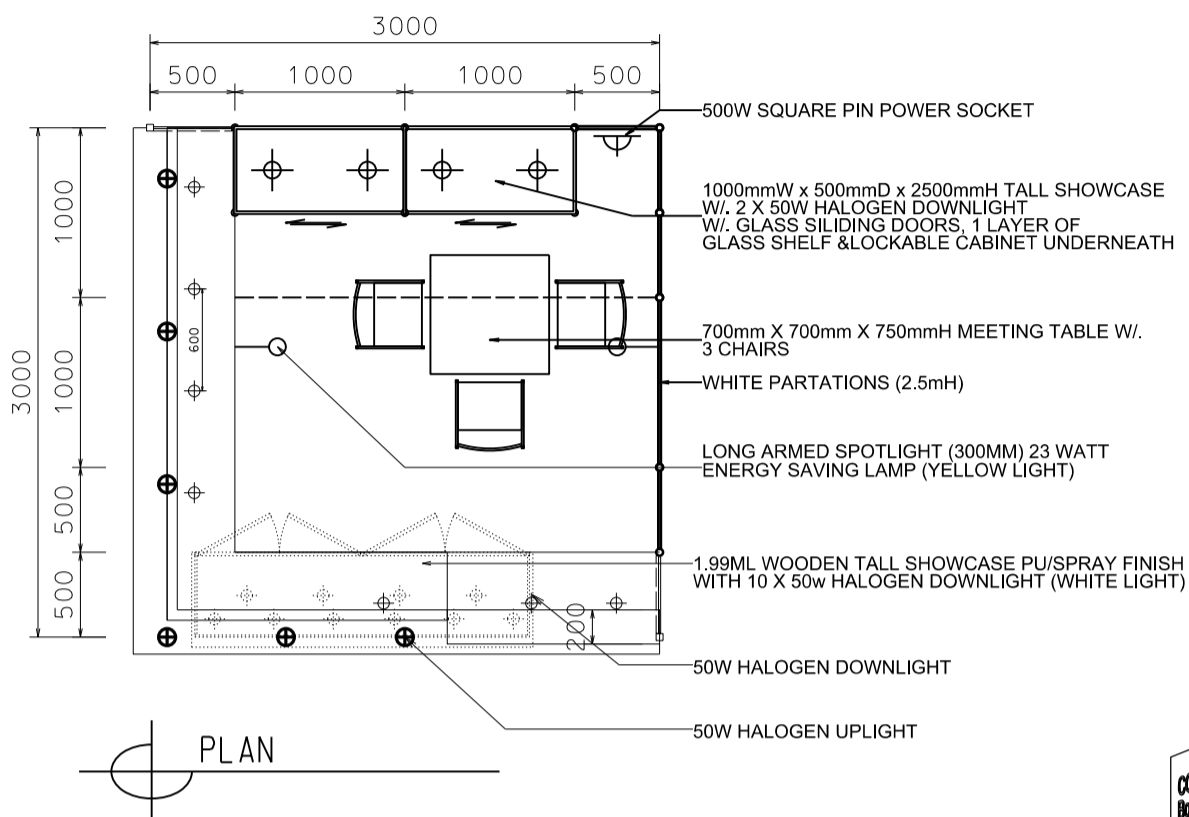

### 3M(W) x 3M(D) Deluxe Booth-Salon de TE (Left Corner)

3米(闊) x 3米(深) 國際名表薈萃高級攤位(左邊角位)

BOOTH SPECIFICATIONS		QTY.
	1990mmW X 500mmD X 740mmH (INTERNAL SIZE 1950W X468D X 740H) FRONT TALL SHOWCASE W/ 10 X 50W EYEBALL HALOGEN DOWNLIGHT & 2 X WHITE SWING DOORS & LOCKABLE CABINET UNDERNEATH 1990mm(闊) x 500mm(深) x 740mm(高) (內部的尺寸:1950mm(闊) x 468mm(深) x 740mm(高)) 門前高身飾櫃連10 X50w牛眼石英燈及2 x 白色木掩門, 連有鎖地櫃	1
	1000mmW x 500mmD x 2500mmH TALL SHOWCASE W/ 2 X 50W HALOGEN DOWNLIGHT, W/ GLASS SILIDING DOOR & 1 LAYER OF GLASS SHELF, CABINET UNDERNEATH 1000mm(闊) x 500mm(深) x 2500mm(高) 高身飾櫃連2 x 50W石英燈連1層玻璃層板及玻璃趟門, 連有鎖地櫃	2
	LONG ARMED SPOTLIGHT (300MM) 23 WATT ENERGY SAVING LAMP (YELLOW LIGHT) 23瓦特燈電燈長臂射燈(約長300mm)(黃光)	2
	50W HALOGEN UPLIGHT (FOR FASCIA) 50瓦特石英燈 (射招牌用)	6
	50W HALOGEN DOWNLIGHT (FOR ENTRANCE) 50瓦特石英燈 (門口用)	7
	500w SQUARE PIN POWER SOCKET (FOR ONE APPLIANCE USE ONLY, NOT PERMITTED FOR LIGHTING CONNECTION) 只供一件電器用之500瓦特電源方腳插座(220伏特) (不可用於照明裝置)	1
	700mmW x 700mmD x 750mmH MEETING TABLE 正方檯 (0.7米長X0.7米闊X0.75米高)	1
	BLACK LEATHER CHAIR 黑色皮椅	3
	CEILING BEAM 天花橫樑	2.5M
	STICKER CUT OUT COMPANY NAME & LOGO 公司名稱及商標	1
	RUBBISH BIN 廢紙箱	1
	CARPET 地毯	9sqm