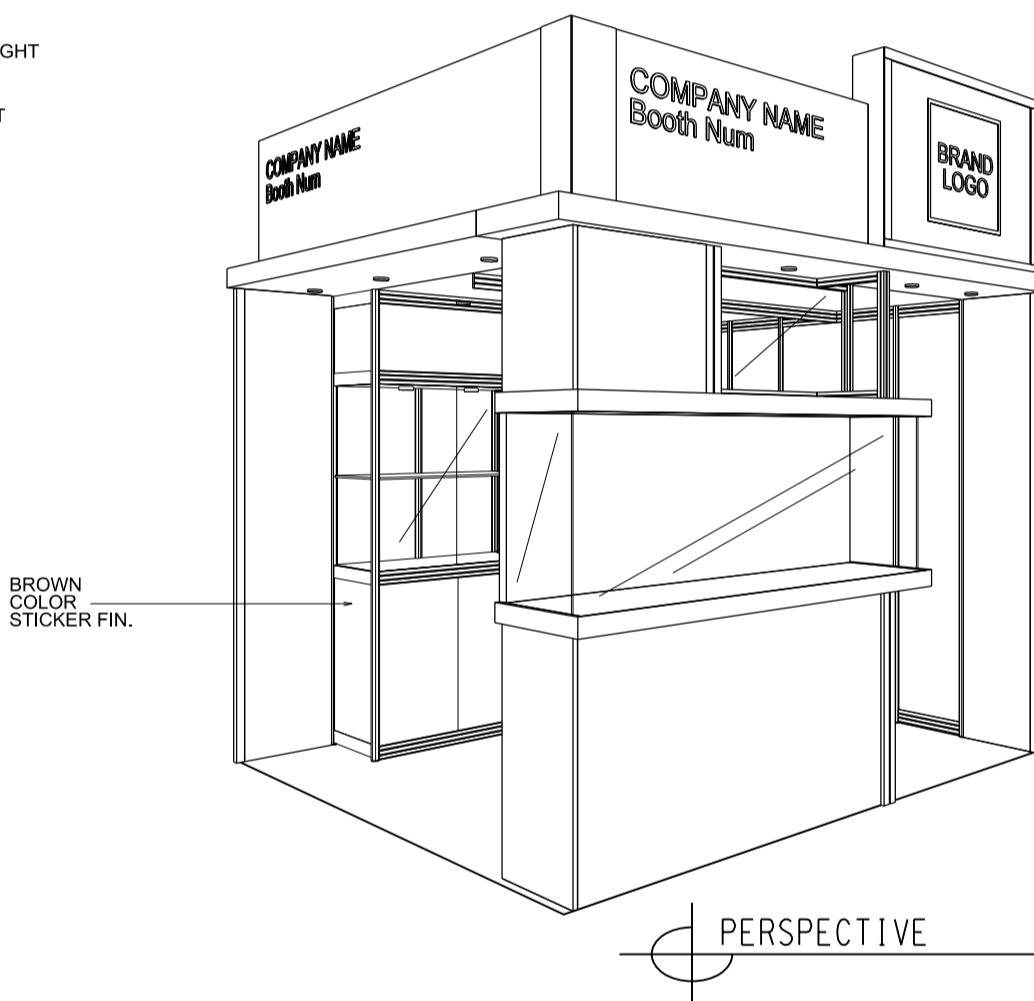

### 3M(W) x 3M(D) Deluxe Booth-Salon de TE (Left Corner)

3米(闊) x 3米(深) 國際名表薈萃高級攤位(左邊角位)

BOOTH SPECIFICATIONS		QTY.
	1990mmW X 500mmD X 740mmH (INTERNAL SIZE 1950W X468D X 740H) FRONT TALL SHOWCASE W/ 10 X 50W EYEBALL HALOGEN DOWNLIGHT & 2 X WHITE SWING DOORS & LOCKABLE CABINET UNDERNEATH 1990mm(闊) x 500mm(深) x 740mm(高) (內部的尺寸:1950mm(闊) x 468mm(深) x 740mm(高)) 門前高身飾櫃連10 X50w牛眼石英燈及2 x 白色木掩門, 連有鎖地櫃	1
	1000mmW x 500mmD x 2500mmH TALL SHOWCASE W/ 2 X 50W HALOGEN DOWNLIGHT, W/ GLASS SILIDING DOOR & 1 LAYER OF GLASS SHELF, CABINET UNDERNEATH 1000mm(闊) x 500mm(深) x 2500mm(高) 高身飾櫃連2 x 50W石英燈連1層玻璃層板及玻璃趟門, 連有鎖地櫃	2
	LONG ARMED SPOTLIGHT (300MM) 23 WATT ENERGY SAVING LAMP (YELLOW LIGHT) 23瓦特燈電燈長臂射燈(約長300mm)(黃光)	2
	50W HALOGEN UPLIGHT (FOR FASCIA) 50瓦特石英燈 (射招牌用)	6
	50W HALOGEN DOWNLIGHT (FOR ENTRANCE) 50瓦特石英燈 (門口用)	7
	500w SQUARE PIN POWER SOCKET (FOR ONE APPLIANCE USE ONLY, NOT PERMITTED FOR LIGHTING CONNECTION) 只供一件電器用之500瓦特電源方腳插座(220伏特) (不可用於照明裝置)	1
	700mmW x 700mmD x 750mmH MEETING TABLE 正方檯 (0.7米長X0.7米闊X0.75米高)	1
	BLACK LEATHER CHAIR 黑色皮椅	3
	CEILING BEAM 天花橫樑	2.5M
	STICKER CUT OUT COMPANY NAME & LOGO 公司名稱及商標	1
	RUBBISH BIN 廢紙箱	1
	CARPET 地毯	9sqm