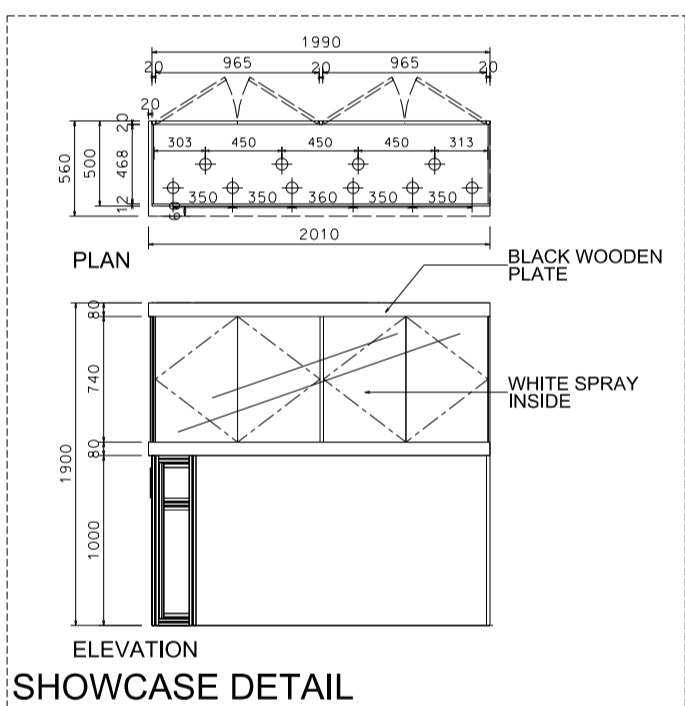

### 3M(W) x 3M(D) Deluxe Booth-Salon de TE (Left Corner)

3米(闊) x 3米(深) 國際名表薈萃高級攤位(左邊角位)

BOOTH SPECIFICATIONS		QTY.
	1990mmW X 500mmD X 740mmH (INTERNAL SIZE 1950W X468D X 740H) FRONT TALL SHOWCASE W/ 10 X 50W EYEBALL HALOGEN DOWNLIGHT & 2 X WHITE SWING DOORS & LOCKABLE CABINET UNDERNEATH 1990mm(闊) x 500mm(深) x 740mm(高) (內部的尺寸:1950mm(闊) x 468mm(深) x 740mm(高)) 門前高身飾櫃連10 X50w牛眼石英燈及2 x 白色木掩門, 連有鎖地櫃	1
	1000mmW x 500mmD x 2500mmH TALL SHOWCASE W/ 2 X 50W HALOGEN DOWNLIGHT, W/ GLASS SILIDING DOOR & 1 LAYER OF GLASS SHELF, CABINET UNDERNEATH 1000mm(闊) x 500mm(深) x 2500mm(高) 高身飾櫃連2 x 50W石英燈連1層玻璃層板及玻璃趟門, 連有鎖地櫃	2
	LONG ARMED SPOTLIGHT (300MM) 23 WATT ENERGY SAVING LAMP (YELLOW LIGHT) 23瓦特燈電燈長臂射燈(約長300mm)(黃光)	2
	50W HALOGEN UPLIGHT (FOR FASCIA) 50瓦特石英燈 (射招牌用)	6
	50W HALOGEN DOWNLIGHT (FOR ENTRANCE) 50瓦特石英燈 (門口用)	7
	500w SQUARE PIN POWER SOCKET (FOR ONE APPLIANCE USE ONLY, NOT PERMITTED FOR LIGHTING CONNECTION) 只供一件電器用之500瓦特電源方腳插座(220伏特) (不可用於照明裝置)	1
	700mmW x 700mmD x 750mmH MEETING TABLE 正方檯 (0.7米長X0.7米闊X0.75米高)	1
	BLACK LEATHER CHAIR 黑色皮椅	3
	CEILING BEAM 天花橫樑	2.5M
	STICKER CUT OUT COMPANY NAME & LOGO 公司名稱及商標	1
	RUBBISH BIN 廢紙箱	1
	CARPET 地毯	9sqm