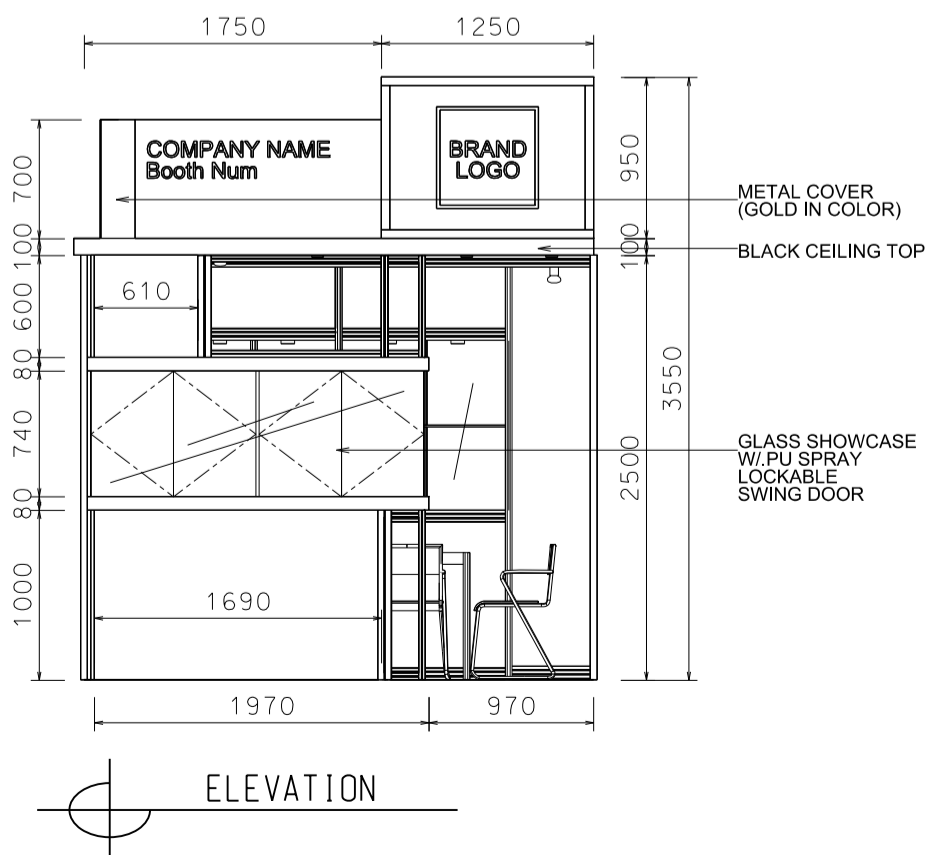

### 3M(W) x 3M(D) Deluxe Booth-Salon de TE (Left Corner)

3米(闊) x 3米(深) 國際名表薈萃高級攤位(左邊角位)

BOOTH SPECIFICATIONS		QTY.
	1990mmW X 500mmD X 740mmH (INTERNAL SIZE 1950W X468D X 740H) FRONT TALL SHOWCASE W/ 10 X 50W EYEBALL HALOGEN DOWNLIGHT & 2 X WHITE SWING DOORS & LOCKABLE CABINET UNDERNEATH 1990mm(闊) x 500mm(深) x 740mm(高) (內部的尺寸:1950mm(闊) x 468mm(深) x 740mm(高)) 門前高身飾櫃連10 X50w牛眼石英燈及2 x 白色木掩門, 連有鎖地櫃	1
	1000mmW x 500mmD x 2500mmH TALL SHOWCASE W/ 2 X 50W HALOGEN DOWNLIGHT, W/ GLASS SILIDING DOOR & 1 LAYER OF GLASS SHELF, CABINET UNDERNEATH 1000mm(闊) x 500mm(深) x 2500mm(高) 高身飾櫃連2 x 50W石英燈連1層玻璃層板及玻璃趟門, 連有鎖地櫃	2
	LONG ARMED SPOTLIGHT (300MM) 23 WATT ENERGY SAVING LAMP (YELLOW LIGHT) 23瓦特燈電燈長臂射燈(約長300mm)(黃光)	2
	50W HALOGEN UPLIGHT (FOR FASCIA) 50瓦特石英燈 (射招牌用)	6
	50W HALOGEN DOWNLIGHT (FOR ENTRANCE) 50瓦特石英燈 (門口用)	7
	500w SQUARE PIN POWER SOCKET (FOR ONE APPLIANCE USE ONLY, NOT PERMITTED FOR LIGHTING CONNECTION) 只供一件電器用之500瓦特電源方腳插座(220伏特) (不可用於照明裝置)	1
	700mmW x 700mmD x 750mmH MEETING TABLE 正方檯 (0.7米長X0.7米闊X0.75米高)	1
	BLACK LEATHER CHAIR 黑色皮椅	3
	CEILING BEAM 天花橫樑	2.5M
	STICKER CUT OUT COMPANY NAME & LOGO 公司名稱及商標	1
	RUBBISH BIN 廢紙箱	1
	CARPET 地毯	9sqm