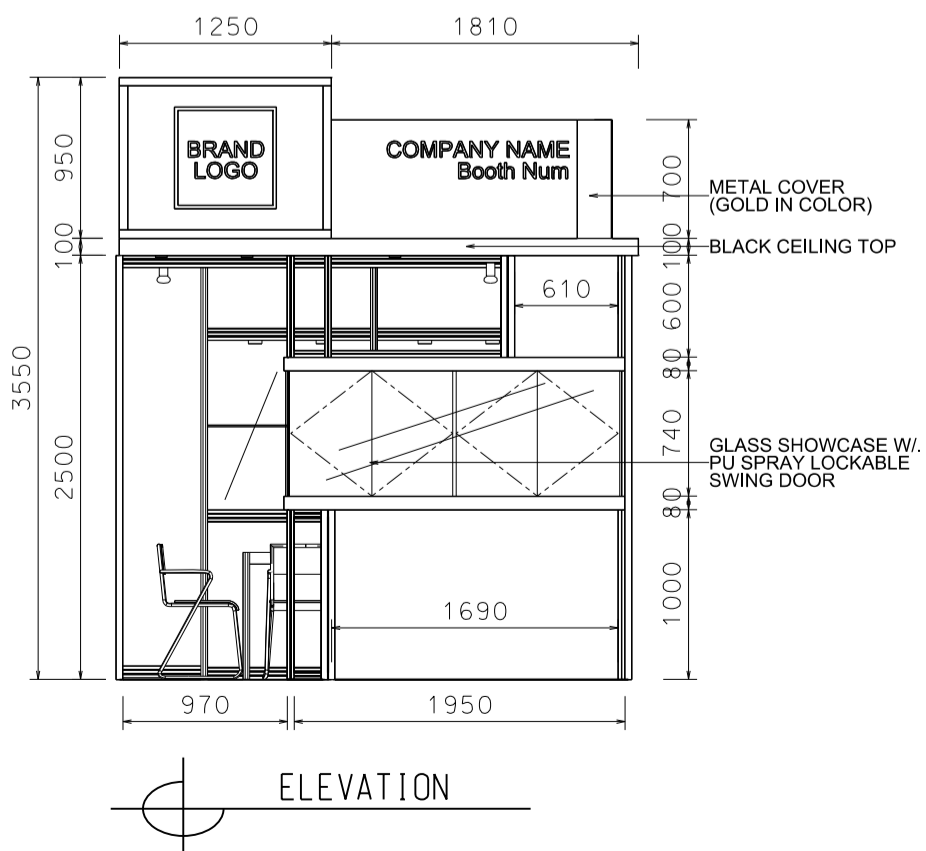

Hong Kong Watch & Clock Fair

香港鐘表展

3M(W) x 3M(D) Deluxe Booth-Salon de TE (Right Corner)

3米(闊) x 3米(深) 國際名表薈萃高級攤位(右邊角位)

BOOTH SPECIFICATIONS		QTY.
	1990mmW X 500mmD X 740mmH (INTERNAL SIZE 1950W X 468D X 740H) FRONT TALL SHOWCASE W/ 10 X 50W EYEBALL HALOGEN DOWNLIGHT & 2 X WHITE SWING DOORS & LOCKABLE CABINET UNDERNEATH 1990mm(闊) x 500mm(深) x 740mm(高) (內部的尺寸:1950mm(闊) x 468mm(深) x 740mm(高)) 門前高身飾櫃連10 X 50w 牛眼石英燈及2 x 白色木掩門, 連有鎖地櫃	1
	1000mmW x 500mmD x 2500mmH TALL SHOWCASE W/ 2 X 50W HALOGEN DOWNLIGHT, W/ GLASS SILIDING DOOR & 1 LAYER OF GLASS SHELF, CABINET UNDERNEATH 1000mm(闊) x 500mm(深) x 2500mm(高) 高身飾櫃連2 x 50W 石英燈連1層玻璃層板及玻璃趟門, 連有鎖地櫃	2
	LONG ARMED SPOTLIGHT (300MM) 23 WATT ENERGY SAVING LAMP (YELLOW LIGHT) 23 瓦特燈電燈筒長臂射燈(約長300mm)(黃光)	2
	50W HALOGEN UPLIGHT (FOR FASCIA) 50 瓦特石英燈 (射招牌用)	6
	50W HALOGEN DOWNLIGHT (FOR ENTRANCE) 50 瓦特石英燈 (門口用)	7
	500w SQUARE PIN POWER SOCKET (FOR ONE APPLIANCE USE ONLY, NOT PERMITTED FOR LIGHTING CONNECTION) 只供一件電器用之500瓦特電源方腳插座(220伏特) (不可用於照明裝置)	1
	700mmW x 700mmD x 750mmH MEETING TABLE 正方檯 (0.7米長X0.7米闊X0.75米高)	1
	BLACK LEATHER CHAIR 黑色皮椅	3
	CEILING BEAM 天花橫樑	2.5M
	STICKER CUT OUT COMPANY NAME & LOGO 公司名稱及商標	1
	RUBBISH BIN 廢紙箱	1
	CARPET 地毯	9sqm