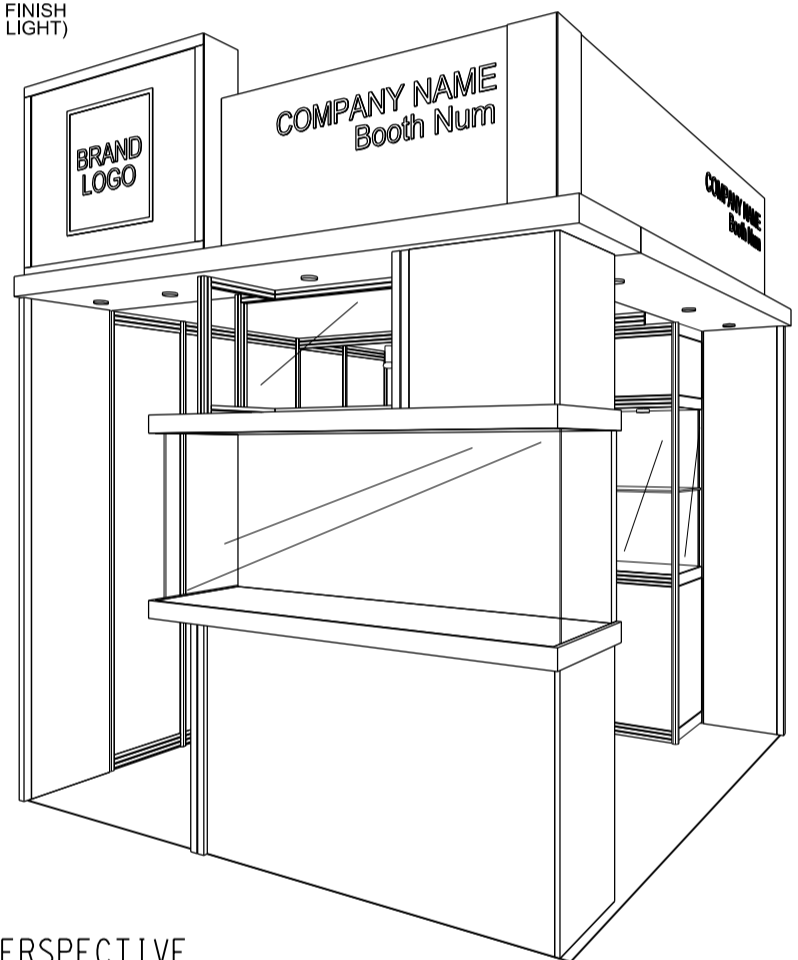

Hong Kong Watch & Clock Fair

香港鐘表展

3M(W) x 3M(D) Deluxe Booth-Salon de TE (Right Corner)

3米(闊) x 3米(深) 國際名表薈萃高級攤位(右邊角位)

BOOTH SPECIFICATIONS		QTY.
	1990mmW X 500mmD X 740mmH (INTERNAL SIZE 1950W X 468D X 740H) FRONT TALL SHOWCASE W/ 10 X 50W EYEBALL HALOGEN DOWNLIGHT & 2 X WHITE SWING DOORS & LOCKABLE CABINET UNDERNEATH 1990mm(闊) x 500mm(深) x 740mm(高) (內部的尺寸:1950mm(闊) x 468mm(深) x 740mm(高)) 門前高身飾櫃連10 X 50w 牛眼石英燈及2 x 白色木掩門, 連有鎖地櫃	1
	1000mmW x 500mmD x 2500mmH TALL SHOWCASE W/ 2 X 50W HALOGEN DOWNLIGHT, W/ GLASS SILIDING DOOR & 1 LAYER OF GLASS SHELF, CABINET UNDERNEATH 1000mm(闊) x 500mm(深) x 2500mm(高) 高身飾櫃連2 x 50W 石英燈連1層玻璃層板及玻璃趟門, 連有鎖地櫃	2
	LONG ARMED SPOTLIGHT (300MM) 23 WATT ENERGY SAVING LAMP (YELLOW LIGHT) 23 瓦特燈電燈筒長臂射燈(約長300mm)(黃光)	2
	50W HALOGEN UPLIGHT (FOR FASCIA) 50 瓦特石英燈 (射招牌用)	6
	50W HALOGEN DOWNLIGHT (FOR ENTRANCE) 50 瓦特石英燈 (門口用)	7
	500w SQUARE PIN POWER SOCKET (FOR ONE APPLIANCE USE ONLY, NOT PERMITTED FOR LIGHTING CONNECTION) 只供一件電器用之500瓦特電源方腳插座(220伏特) (不可用於照明裝置)	1
	700mmW x 700mmD x 750mmH MEETING TABLE 正方檯 (0.7米長X0.7米闊X0.75米高)	1
	BLACK LEATHER CHAIR 黑色皮椅	3
	CEILING BEAM 天花橫樑	2.5M
	STICKER CUT OUT COMPANY NAME & LOGO 公司名稱及商標	1
	RUBBISH BIN 廢紙箱	1
	CARPET 地毯	9sqm