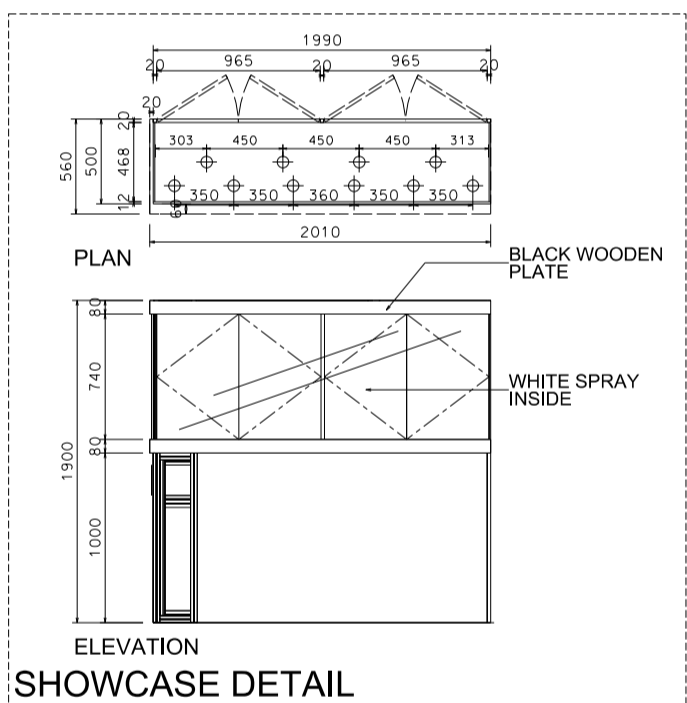

Hong Kong Watch & Clock Fair

香港鐘表展

3M(W) x 3M(D) Deluxe Booth-Salon de TE (Right Corner)

3米(闊) x 3米(深) 國際名表薈萃高級攤位(右邊角位)

BOOTH SPECIFICATIONS		QTY.
	1990mmW X 500mmD X 740mmH (INTERNAL SIZE 1950W X 468D X 740H) FRONT TALL SHOWCASE W/ 10 X 50W EYEBALL HALOGEN DOWNLIGHT & 2 X WHITE SWING DOORS & LOCKABLE CABINET UNDERNEATH 1990mm(闊) x 500mm(深) x 740mm(高) (內部的尺寸:1950mm(闊) x 468mm(深) x 740mm(高)) 門前高身飾櫃連10 X 50w 牛眼石英燈及2 x 白色木掩門, 連有鎖地櫃	1
	1000mmW x 500mmD x 2500mmH TALL SHOWCASE W/ 2 X 50W HALOGEN DOWNLIGHT, W/ GLASS SILIDING DOOR & 1 LAYER OF GLASS SHELF, CABINET UNDERNEATH 1000mm(闊) x 500mm(深) x 2500mm(高) 高身飾櫃連2 x 50W 石英燈連1層玻璃層板及玻璃趟門, 連有鎖地櫃	2
	LONG ARMED SPOTLIGHT (300MM) 23 WATT ENERGY SAVING LAMP (YELLOW LIGHT) 23 瓦特燈電燈筒長臂射燈(約長300mm)(黃光)	2
	50W HALOGEN UPLIGHT (FOR FASCIA) 50 瓦特石英燈 (射招牌用)	6
	50W HALOGEN DOWNLIGHT (FOR ENTRANCE) 50 瓦特石英燈 (門口用)	7
	500w SQUARE PIN POWER SOCKET (FOR ONE APPLIANCE USE ONLY, NOT PERMITTED FOR LIGHTING CONNECTION) 只供一件電器用之500瓦特電源方腳插座(220伏特) (不可用於照明裝置)	1
	700mmW x 700mmD x 750mmH MEETING TABLE 正方檯 (0.7米長X0.7米闊X0.75米高)	1
	BLACK LEATHER CHAIR 黑色皮椅	3
	CEILING BEAM 天花橫樑	2.5M
	STICKER CUT OUT COMPANY NAME & LOGO 公司名稱及商標	1
	RUBBISH BIN 廢紙箱	1
	CARPET 地毯	9sqm