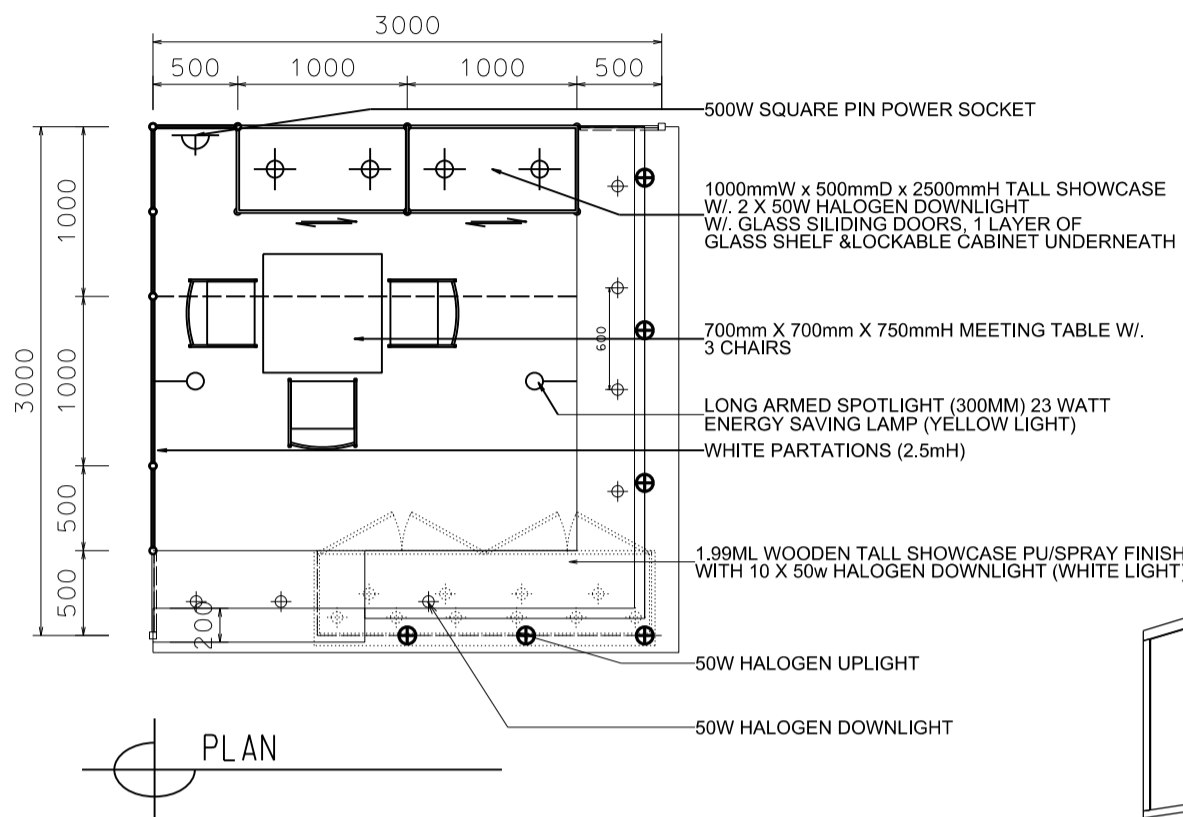

Hong Kong Watch & Clock Fair

香港鐘表展

3M(W) x 3M(D) Deluxe Booth-Salon de TE (Right Corner)

3米(闊) x 3米(深) 國際名表薈萃高級攤位(右邊角位)

BOOTH SPECIFICATIONS		QTY.
	1990mmW X 500mmD X 740mmH (INTERNAL SIZE 1950W X 468D X 740H) FRONT TALL SHOWCASE W/ 10 X 50W EYEBALL HALOGEN DOWNLIGHT & 2 X WHITE SWING DOORS & LOCKABLE CABINET UNDERNEATH 1990mm(闊) x 500mm(深) x 740mm(高) (內部的尺寸:1950mm(闊) x 468mm(深) x 740mm(高)) 門前高身飾櫃連10 X 50w 牛眼石英燈及2 x 白色木掩門, 連有鎖地櫃	1
	1000mmW x 500mmD x 2500mmH TALL SHOWCASE W/ 2 X 50W HALOGEN DOWNLIGHT, W/ GLASS SILIDING DOOR & 1 LAYER OF GLASS SHELF, CABINET UNDERNEATH 1000mm(闊) x 500mm(深) x 2500mm(高) 高身飾櫃連2 x 50W 石英燈連1層玻璃層板及玻璃趟門, 連有鎖地櫃	2
	LONG ARMED SPOTLIGHT (300MM) 23 WATT ENERGY SAVING LAMP (YELLOW LIGHT) 23 瓦特燈電燈筒長臂射燈(約長300mm)(黃光)	2
	50W HALOGEN UPLIGHT (FOR FASCIA) 50 瓦特石英燈 (射招牌用)	6
	50W HALOGEN DOWNLIGHT (FOR ENTRANCE) 50 瓦特石英燈 (門口用)	7
	500w SQUARE PIN POWER SOCKET (FOR ONE APPLIANCE USE ONLY, NOT PERMITTED FOR LIGHTING CONNECTION) 只供一件電器用之500瓦特電源方腳插座(220伏特) (不可用於照明裝置)	1
	700mmW x 700mmD x 750mmH MEETING TABLE 正方檯 (0.7米長X0.7米闊X0.75米高)	1
	BLACK LEATHER CHAIR 黑色皮椅	3
	CEILING BEAM 天花橫樑	2.5M
	STICKER CUT OUT COMPANY NAME & LOGO 公司名稱及商標	1
	RUBBISH BIN 廢紙箱	1
	CARPET 地毯	9sqm