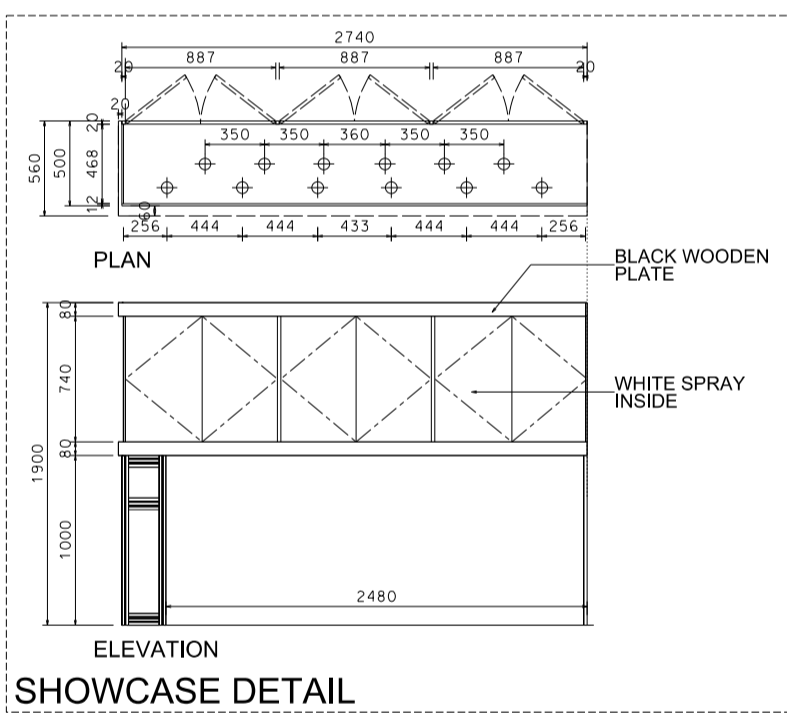

### 4M(W) x 3M(D) Deluxe Booth-Salon de TE (Left Corner)

4米(闊) x 3米(深) 國際名表薈萃高級攤位 (左邊角位)

PLAN

BOOTH SPECIFICATIONS		QTY.
	2740mmW X 500mmD X 740mmH (INTERNAL SIZE 2700W X 468D X 740H) FRONT TALL SHOWCASE W/ 12 X 50W EYEBALL HALOGEN DOWNLIGHT & 3 X WHITE SWING DOORS & LOCKABLE CABINET UNDERNEATH 2740mm(闊) x 500mm(深) x 740mm(高) (內部的尺寸:2720mm(闊) x 468mm(深) x 740mm(高)) 門前高身飾櫃連12 X 50w 牛眼石英燈及3 x 白色木掩門, 連有鎖地櫃	1
	1000mmW x 500mmD x 2500mmH TALL SHOWCASE W/ 2 X 50W HALOGEN DOWNLIGHT W/ GLASS SILIDING DOOR & 1 LAYER OF GLASS SHELF, CABINET UNDERNEATH 1000mm(闊) x 500mm(深) x 2500mm(高) 高身飾櫃連2 x 50W 石英燈連1層玻璃層板及玻璃趟門, 連有鎖地櫃	2
	LONG ARMED SPOTLIGHT (300MM) 23 WATT ENERGY SAVING LAMP (YELLOW LIGHT) 23瓦特燈電燈輪長臂射燈(約長300mm)(黃光)	2
	50W HALOGEN UPLIGHT (FOR FASCIA) 50瓦特石英燈 (射招牌用)	7
	50W HALOGEN DOWNLIGHT (FOR ENTRANCE) 50瓦特石英燈 (門口用)	8
	500w SQUARE PIN POWER SOCKET (FOR ONE APPLIANCE USE ONLY, NOT PERMITTED FOR LIGHTING CONNECTION) 只供一件電器用之500瓦特電源方腳插座(220伏特) (不可用於照明裝置)	1
	700mmW x 700mmD x 750mmH MEETING TABLE 正方檯 (0.7米長x0.7米闊x0.75米高)	1
	BLACK LEATHER CHAIR 黑色皮椅	3
	CEILING BEAM 天花橫樑	3.5M
	STICKER CUT OUT COMPANY NAME & LOGO 公司名稱及商標	1
	RUBBISH BIN 廢紙箱	1
	CARPET 地毯	12SQM