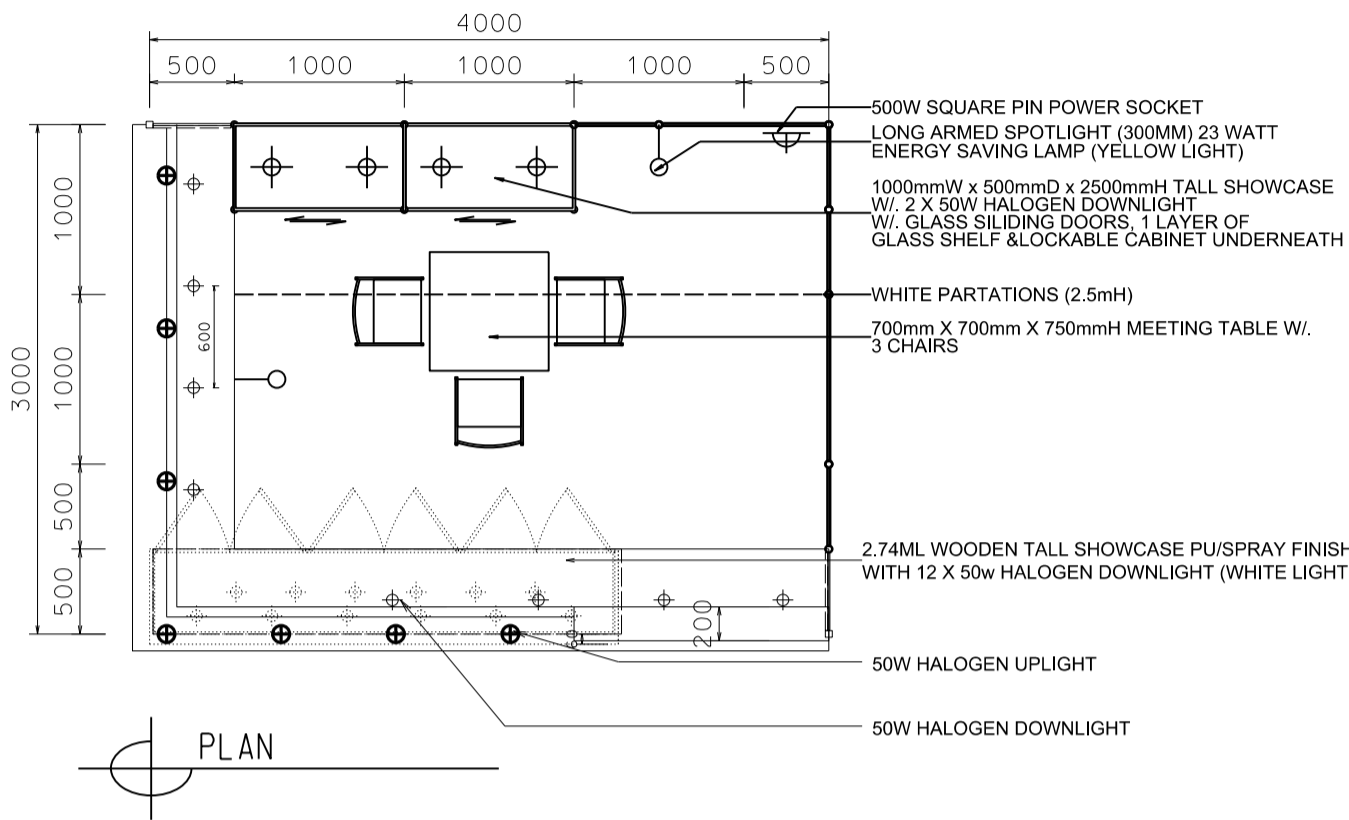

### 4M(W) x 3M(D) Deluxe Booth-Salon de TE (Left Corner)

4米(闊) x 3米(深) 國際名表薈萃高級攤位 (左邊角位)

PLAN

BOOTH SPECIFICATIONS		QTY.
	2740mmW X 500mmD X 740mmH (INTERNAL SIZE 2700W X 468D X 740H) FRONT TALL SHOWCASE W/ 12 X 50W EYEBALL HALOGEN DOWNLIGHT & 3 X WHITE SWING DOORS & LOCKABLE CABINET UNDERNEATH 2740mm(闊) x 500mm(深) x 740mm(高) (內部的尺寸:2720mm(闊) x 468mm(深) x 740mm(高)) 門前高身飾櫃連12 X 50w 牛眼石英燈及3 x 白色木掩門, 連有鎖地櫃	1
	1000mmW x 500mmD x 2500mmH TALL SHOWCASE W/ 2 X 50W HALOGEN DOWNLIGHT W/ GLASS SILIDING DOOR & 1 LAYER OF GLASS SHELF, CABINET UNDERNEATH 1000mm(闊) x 500mm(深) x 2500mm(高) 高身飾櫃連2 x 50W 石英燈連1層玻璃層板及玻璃趟門, 連有鎖地櫃	2
	LONG ARMED SPOTLIGHT (300MM) 23 WATT ENERGY SAVING LAMP (YELLOW LIGHT) 23瓦特燈電燈輪長臂射燈(約長300mm)(黃光)	2
	50W HALOGEN UPLIGHT (FOR FASCIA) 50瓦特石英燈 (射招牌用)	7
	50W HALOGEN DOWNLIGHT (FOR ENTRANCE) 50瓦特石英燈 (門口用)	8
	500w SQUARE PIN POWER SOCKET (FOR ONE APPLIANCE USE ONLY, NOT PERMITTED FOR LIGHTING CONNECTION) 只供一件電器用之500瓦特電源方腳插座(220伏特) (不可用於照明裝置)	1
	700mmW x 700mmD x 750mmH MEETING TABLE 正方檯 (0.7米長x0.7米闊x0.75米高)	1
	BLACK LEATHER CHAIR 黑色皮椅	3
	CEILING BEAM 天花橫樑	3.5M
	STICKER CUT OUT COMPANY NAME & LOGO 公司名稱及商標	1
	RUBBISH BIN 廢紙箱	1
	CARPET 地毯	12SQM