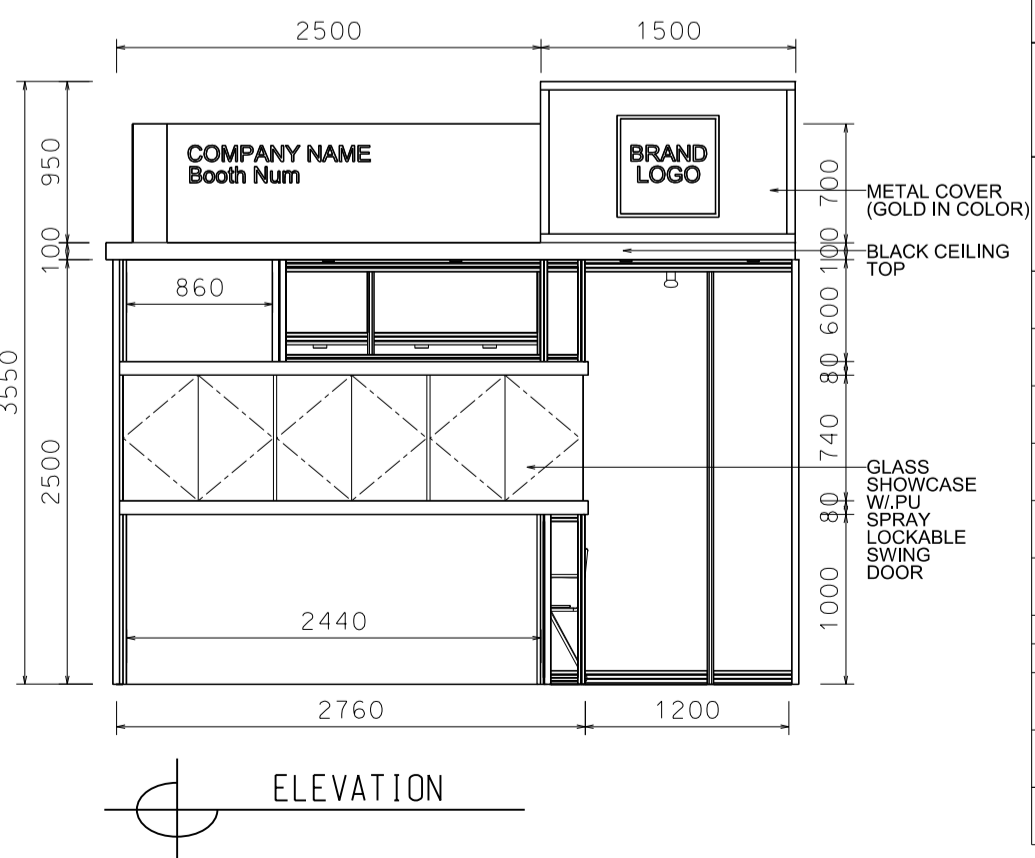

### 4M(W) x 3M(D) Deluxe Booth-Salon de TE (Left Corner)

4米(闊) x 3米(深) 國際名表薈萃高級攤位 (左邊角位)

PLAN

BOOTH SPECIFICATIONS		QTY.
	2740mmW X 500mmD X 740mmH (INTERNAL SIZE 2700W X 468D X 740H) FRONT TALL SHOWCASE W/ 12 X 50W EYEBALL HALOGEN DOWNLIGHT & 3 X WHITE SWING DOORS & LOCKABLE CABINET UNDERNEATH 2740mm(闊) x 500mm(深) x 740mm(高) (內部的尺寸:2720mm(闊) x 468mm(深) x 740mm(高)) 門前高身飾櫃連12 X 50w 牛眼石英燈及3 x 白色木掩門, 連有鎖地櫃	1
	1000mmW x 500mmD x 2500mmH TALL SHOWCASE W/ 2 X 50W HALOGEN DOWNLIGHT W/ GLASS SILIDING DOOR & 1 LAYER OF GLASS SHELF, CABINET UNDERNEATH 1000mm(闊) x 500mm(深) x 2500mm(高) 高身飾櫃連2 x 50W 石英燈連1層玻璃層板及玻璃趟門, 連有鎖地櫃	2
	LONG ARMED SPOTLIGHT (300MM) 23 WATT ENERGY SAVING LAMP (YELLOW LIGHT) 23瓦特燈電燈輪長臂射燈(約長300mm)(黃光)	2
	50W HALOGEN UPLIGHT (FOR FASCIA) 50瓦特石英燈 (射招牌用)	7
	50W HALOGEN DOWNLIGHT (FOR ENTRANCE) 50瓦特石英燈 (門口用)	8
	500w SQUARE PIN POWER SOCKET (FOR ONE APPLIANCE USE ONLY, NOT PERMITTED FOR LIGHTING CONNECTION) 只供一件電器用之500瓦特電源方腳插座(220伏特) (不可用於照明裝置)	1
	700mmW x 700mmD x 750mmH MEETING TABLE 正方檯 (0.7米長x0.7米闊x0.75米高)	1
	BLACK LEATHER CHAIR 黑色皮椅	3
	CEILING BEAM 天花橫樑	3.5M
	STICKER CUT OUT COMPANY NAME & LOGO 公司名稱及商標	1
	RUBBISH BIN 廢紙箱	1
	CARPET 地毯	12SQM