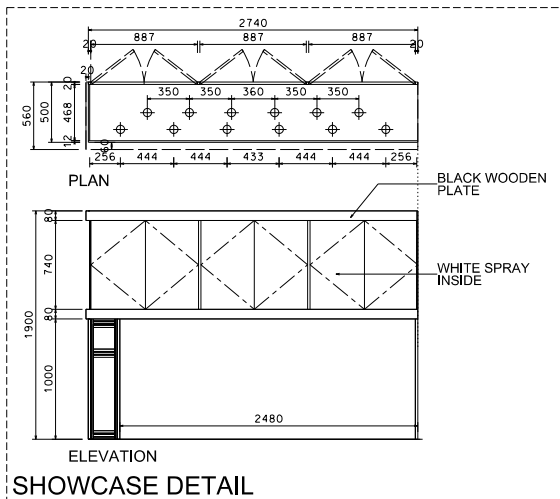

Hong Kong Watch & Clock Fair

香港鐘表展

4M(W) x 3M(D) Deluxe Booth-Salon de TE (Right Corner)

4米(闊) x 3米(深) 國際名表薈萃高級攤位 (右邊角位)

BOOTH SPECIFICATIONS		QTY.
	2740mmW X 500mmD X 740mmH (INTERNAL SIZE 2700W X 468D X 740H) FRONT TALL SHOWCASE W/ 12 X 50W EYEBALL HALOGEN DOWNLIGHT & 3 X WHITE SWING DOORS & LOCKABLE CABINET UNDERNEATH 2740mm(闊) x 500mm(深) x 740mm(高) (內部的尺寸:2720mm(闊) x 468mm(深) x 740mm(高)) 門前高身櫥櫃連12 X50w半眼石英燈及3 x 白色木拖門, 連有鎖地櫃	1
	1000mmW x 500mmD x 2500mmH TALL SHOWCASE W/ 2 X 50W HALOGEN DOWNLIGHT, W/ GLASS SLIDING DOOR & 1 LAYER OF GLASS SHELF, CABINET UNDERNEATH 1000mm(闊) x 500mm(深) x 2500mm(高) 高身櫥櫃連2 x 50W石英燈連1層玻璃層板及玻璃拖門, 連有鎖地櫃	2
	LONG ARMED SPOTLIGHT (300MM) 23 WATT ENERGY SAVING LAMP (YELLOW LIGHT) 23瓦特燈燈櫃長臂射燈(約長300mm)(黃光)	2
	50W HALOGEN UPLIGHT (FOR FASCIA) 50瓦特石英燈 (射招牌用)	7
	50W HALOGEN DOWNLIGHT (FOR ENTRANCE) 50瓦特石英燈 (門口用)	8
	500w SQUARE PIN POWER SOCKET (FOR ONE APPLIANCE USE ONLY, NOT PERMITTED FOR LIGHTING CONNECTION) 只供一件電器用之500瓦特電源方腳插座(220伏特) (不可用於照明裝置)	1
	700mmW x 700mmD x 750mmH MEETING TABLE 正方形(0.7米長x0.7米闊x0.75米高)	1
	BLACK LEATHER CHAIR 黑色皮椅	3
	CEILING BEAM 天花橫樑	3.5M
	STICKER CUT OUT COMPANY NAME & LOGO 公司名稱及商標	1
	RUBBISH BIN 廢紙箱	1
	CARPET 地毯	12SQM