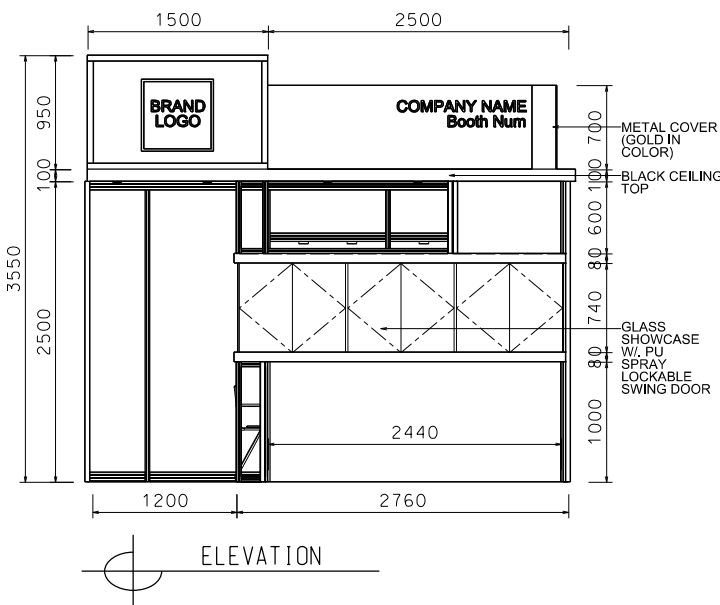

Hong Kong Watch & Clock Fair

香港鐘表展

4M(W) x 3M(D) Deluxe Booth-Salon de TE (Right Corner)

4米(闊) x 3米(深) 國際名表薈萃高級攤位 (右邊角位)

BOOTH SPECIFICATIONS		QTY.
	2740mmW X 500mmD X 740mmH (INTERNAL SIZE 2700W X 468D X 740H) FRONT TALL SHOWCASE W/ 12 X 50W EYEBALL HALOGEN DOWNLIGHT & 3 X WHITE SWING DOORS & LOCKABLE CABINET UNDERNEATH 2740mm(闊) x 500mm(深) x 740mm(高) (內部的尺寸:2720mm(闊) x 468mm(深) x 740mm(高)) 門前高身櫥櫃連12 X50w半眼石英燈及3 x 白色木拖門, 連有鎖地櫃	1
	1000mmW x 500mmD x 2500mmH TALL SHOWCASE W/ 2 X 50W HALOGEN DOWNLIGHT, W/ GLASS SLIDING DOOR & 1 LAYER OF GLASS SHELF, CABINET UNDERNEATH 1000mm(闊) x 500mm(深) x 2500mm(高) 高身櫥櫃連2 x 50W石英燈連1層玻璃層板及玻璃拖門, 連有鎖地櫃	2
	LONG ARMED SPOTLIGHT (300MM) 23 WATT ENERGY SAVING LAMP (YELLOW LIGHT) 23瓦特燈燈櫃長臂射燈(約長300mm)(黃光)	2
	50W HALOGEN UPLIGHT (FOR FASCIA) 50瓦特石英燈 (射招牌用)	7
	50W HALOGEN DOWNLIGHT (FOR ENTRANCE) 50瓦特石英燈 (門口用)	8
	500w SQUARE PIN POWER SOCKET (FOR ONE APPLIANCE USE ONLY, NOT PERMITTED FOR LIGHTING CONNECTION) 只供一件電器用之500瓦特電源方腳插座(220伏特) (不可用於照明裝置)	1
	700mmW x 700mmD x 750mmH MEETING TABLE 正方形(0.7米長x0.7米闊x0.75米高)	1
	BLACK LEATHER CHAIR 黑色皮椅	3
	CEILING BEAM 天花橫樑	3.5M
	STICKER CUT OUT COMPANY NAME & LOGO 公司名稱及商標	1
	RUBBISH BIN 廢紙箱	1
	CARPET 地毯	12SQM