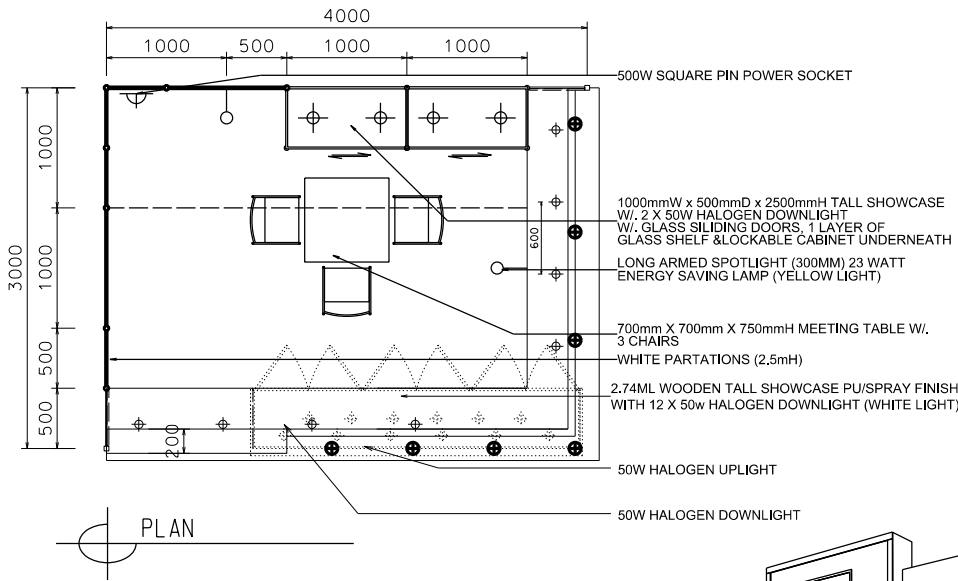

Hong Kong Watch & Clock Fair

香港鐘表展

4M(W) x 3M(D) Deluxe Booth-Salon de TE (Right Corner)

4米(闊) x 3米(深) 國際名表薈萃高級攤位 (右邊角位)

BOOTH SPECIFICATIONS		QTY.
	2740mmW X 500mmD X 740mmH (INTERNAL SIZE 2700W X 468D X 740H) FRONT TALL SHOWCASE W/ 12 X 50W EYEBALL HALOGEN DOWNLIGHT & 3 X WHITE SWING DOORS & LOCKABLE CABINET UNDERNEATH 2740mm(闊) x 500mm(深) x 740mm(高) (內部的尺寸:2720mm(闊) x 468mm(深) x 740mm(高)) 門前高身櫥櫃連12 X50w半眼石英燈及3 x 白色木拖門, 連有鎖地櫃	1
	1000mmW x 500mmD x 2500mmH TALL SHOWCASE W/ 2 X 50W HALOGEN DOWNLIGHT, W/ GLASS SLIDING DOOR & 1 LAYER OF GLASS SHELF, CABINET UNDERNEATH 1000mm(闊) x 500mm(深) x 2500mm(高) 高身櫥櫃連2 x 50W石英燈連1層玻璃層板及玻璃拖門, 連有鎖地櫃	2
	LONG ARMED SPOTLIGHT (300MM) 23 WATT ENERGY SAVING LAMP (YELLOW LIGHT) 23瓦特燈燈櫃長臂射燈(約長300mm)(黃光)	2
	50W HALOGEN UPLIGHT (FOR FASCIA) 50瓦特石英燈 (射招牌用)	7
	50W HALOGEN DOWNLIGHT (FOR ENTRANCE) 50瓦特石英燈 (門口用)	8
	500w SQUARE PIN POWER SOCKET (FOR ONE APPLIANCE USE ONLY, NOT PERMITTED FOR LIGHTING CONNECTION) 只供一件電器用之500瓦特電源方腳插座(220伏特) (不可用於照明裝置)	1
	700mmW x 700mmD x 750mmH MEETING TABLE 正方形(0.7米長x0.7米闊x0.75米高)	1
	BLACK LEATHER CHAIR 黑色皮椅	3
	CEILING BEAM 天花橫樑	3.5M
	STICKER CUT OUT COMPANY NAME & LOGO 公司名稱及商標	1
	RUBBISH BIN 廢紙箱	1
	CARPET 地毯	12SQM