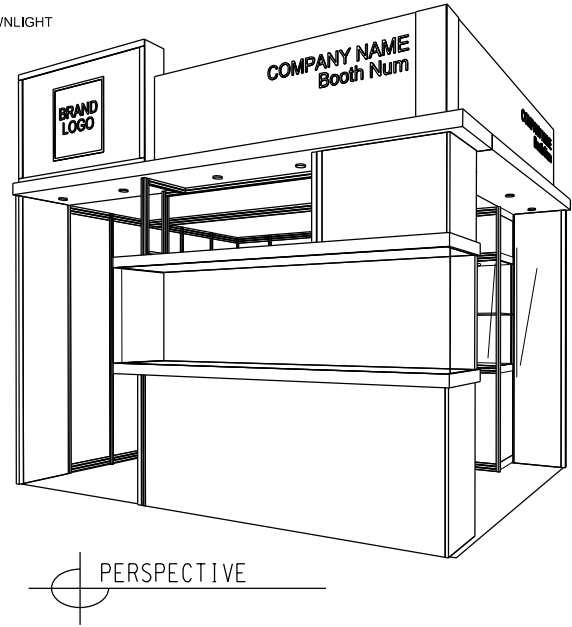

Hong Kong Watch & Clock Fair

香港鐘表展

4M(W) x 3M(D) Deluxe Booth-Salon de TE (Right Corner)

4米(闊) x 3米(深) 國際名表薈萃高級攤位 (右邊角位)

BOOTH SPECIFICATIONS		QTY.
	2740mmW X 500mmD X 740mmH (INTERNAL SIZE 2700W X 468D X 740H) FRONT TALL SHOWCASE W/ 12 X 50W EYEBALL HALOGEN DOWNLIGHT & 3 X WHITE SWING DOORS & LOCKABLE CABINET UNDERNEATH 2740mm(闊) x 500mm(深) x 740mm(高) (內部的尺寸:2720mm(闊) x 468mm(深) x 740mm(高)) 門前高身櫥櫃連12 X50w半眼石英燈及3 x 白色木拖門, 連有鎖地櫃	1
	1000mmW x 500mmD x 2500mmH TALL SHOWCASE W/ 2 X 50W HALOGEN DOWNLIGHT, W/ GLASS SLIDING DOOR & 1 LAYER OF GLASS SHELF, CABINET UNDERNEATH 1000mm(闊) x 500mm(深) x 2500mm(高) 高身櫥櫃連2 x 50W石英燈連1層玻璃層板及玻璃拖門, 連有鎖地櫃	2
	LONG ARMED SPOTLIGHT (300MM) 23 WATT ENERGY SAVING LAMP (YELLOW LIGHT) 23瓦特燈燈櫃長臂射燈(約長300mm)(黃光)	2
	50W HALOGEN UPLIGHT (FOR FASCIA) 50瓦特石英燈 (射招牌用)	7
	50W HALOGEN DOWNLIGHT (FOR ENTRANCE) 50瓦特石英燈 (門口用)	8
	500w SQUARE PIN POWER SOCKET (FOR ONE APPLIANCE USE ONLY, NOT PERMITTED FOR LIGHTING CONNECTION) 只供一件電器用之500瓦特電源方腳插座(220伏特) (不可用於照明裝置)	1
	700mmW x 700mmD x 750mmH MEETING TABLE 正方形(0.7米長x0.7米闊x0.75米高)	1
	BLACK LEATHER CHAIR 黑色皮椅	3
	CEILING BEAM 天花橫樑	3.5M
	STICKER CUT OUT COMPANY NAME & LOGO 公司名稱及商標	1
	RUBBISH BIN 廢紙箱	1
	CARPET 地毯	12SQM