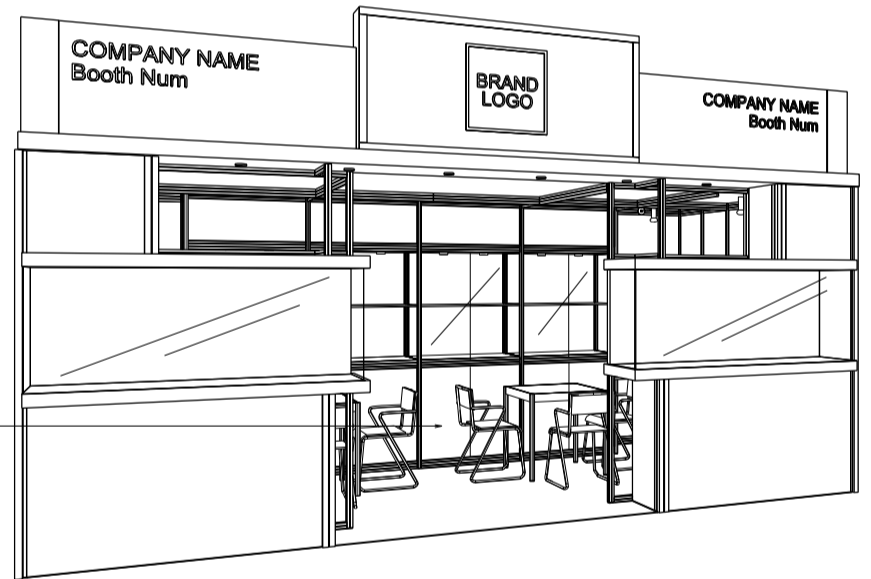

### 6M(W) x 3M(D) Deluxe Booth-Salon de TE

6米(闊) x 3米(深) 國際名表薈萃高級攤位

PLAN

PERSPECTIVE

BOOTH SPECIFICATIONS		QTY.
	1990mmW x 500mmD x 740mmH (INTERNAL SIZE 1950W X 468D X 740H) FRONT TALL SHOWCASE W/ 10 X 50W EYEBALL HALOGEN DOWNLIGHT & 2 X WHITE SWING DOORS & LOCKABLE CABINET UNDERNEATH 1990mm(闊) x 500mm(深) x 740mm(高) (內部的尺寸: 1950mm(闊) x 468mm(深) x 740mm(高)) 門前高身飾櫃連10 X 50w 半眼石英燈及2 x 白色木地門, 連有鎖地櫃	2
	1000mmW x 500mmD x 2500mmH TALL SHOWCASE W/ 2 X 50W HALOGEN DOWNLIGHT W/ GLASS SILIDING DOOR & 1 LAYER OF GLASS SHELF, CABINET UNDERNEATH 1000mm(闊) x 500mm(深) x 2500mm(高) 高身飾櫃連2 x 50W 石英燈連1層玻璃層板及玻璃趟門, 連有鎖地櫃	4
	LONG ARMED SPOTLIGHT (300MM) 23 WATT ENERGY SAVING LAMP (YELLOW LIGHT) 23瓦特電燈飾長臂射燈(約長300mm)(黃光)	4
	50W HALOGEN UPLIGHT (FOR FASCIA) 50瓦特石英燈 (射招牌用)	6
	50W HALOGEN DOWNLIGHT (FOR ENTRANCE) 50瓦特石英燈 (門口用)	6
	500w SQUARE PIN POWER SOCKET (FOR ONE APPLIANCE USE ONLY, NOT PERMITTED FOR LIGHTING CONNECTION) 只供一件電器用之500瓦特電源方腳插頭(220伏特) (不可用於照明裝置)	2
	700mmW x 700mmD x 750mmH MEETING TABLE 正方形 (0.7米長x0.7米闊x0.75米高)	2
	BLACK LEATHER CHAIR 黑色皮椅	6
	CEILING BEAM 天花橫樑	20M
	STICKER CUT OUT COMPANY NAME & LOGO 公司名稱及商標	2
	RUBBISH BIN 廢紙箱	4
	CARPET 地毯	18sqm