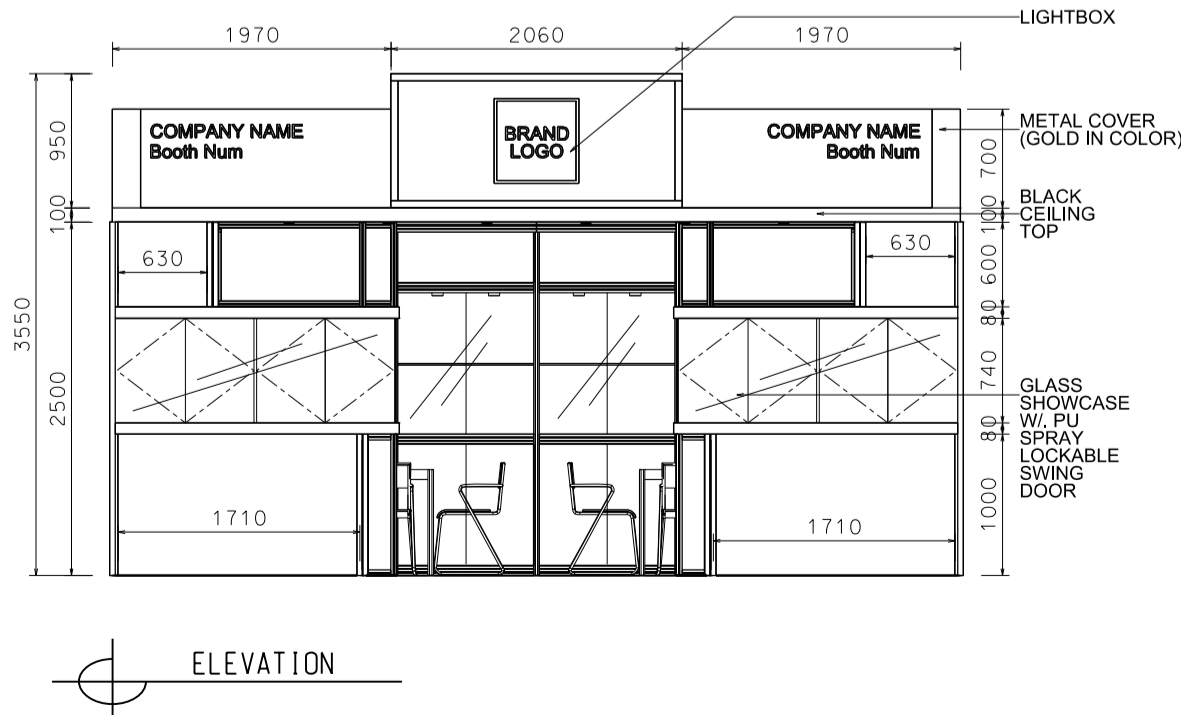

### 6M(W) x 3M(D) Deluxe Booth-Salon de TE

6米(闊) x 3米(深) 國際名表薈萃高級攤位

PLAN

PERSPECTIVE

BOOTH SPECIFICATIONS		QTY.
	1990mmW x 500mmD x 740mmH (INTERNAL SIZE 1950W X 468D X 740H) FRONT TALL SHOWCASE W/ 10 X 50W EYEBALL HALOGEN DOWNLIGHT & 2 X WHITE SWING DOORS & LOCKABLE CABINET UNDERNEATH 1990mm(闊) x 500mm(深) x 740mm(高) (內部的尺寸: 1950mm(闊) x 468mm(深) x 740mm(高)) 門前高身飾櫃連10 X 50w 半眼石英燈及2 x 白色木地門, 連有鎖地櫃	2
	1000mmW x 500mmD x 2500mmH TALL SHOWCASE W/ 2 X 50W HALOGEN DOWNLIGHT W/ GLASS SILIDING DOOR & 1 LAYER OF GLASS SHELF, CABINET UNDERNEATH 1000mm(闊) x 500mm(深) x 2500mm(高) 高身飾櫃連2 x 50W 石英燈連1層玻璃層板及玻璃趟門, 連有鎖地櫃	4
	LONG ARMED SPOTLIGHT (300MM) 23 WATT ENERGY SAVING LAMP (YELLOW LIGHT) 23瓦特電燈飾長臂射燈(約長300mm)(黃光)	4
	50W HALOGEN UPLIGHT (FOR FASCIA) 50瓦特石英燈 (射招牌用)	6
	50W HALOGEN DOWNLIGHT (FOR ENTRANCE) 50瓦特石英燈 (門口用)	6
	500w SQUARE PIN POWER SOCKET (FOR ONE APPLIANCE USE ONLY, NOT PERMITTED FOR LIGHTING CONNECTION) 只供一件電器用之500瓦特電源方腳插頭(220伏特) (不可用於照明裝置)	2
	700mmW x 700mmD x 750mmH MEETING TABLE 正方形 (0.7米長x0.7米闊x0.75米高)	2
	BLACK LEATHER CHAIR 黑色皮椅	6
	CEILING BEAM 天花橫樑	20M
	STICKER CUT OUT COMPANY NAME & LOGO 公司名稱及商標	2
	RUBBISH BIN 廢紙箱	4
	CARPET 地毯	18sqm