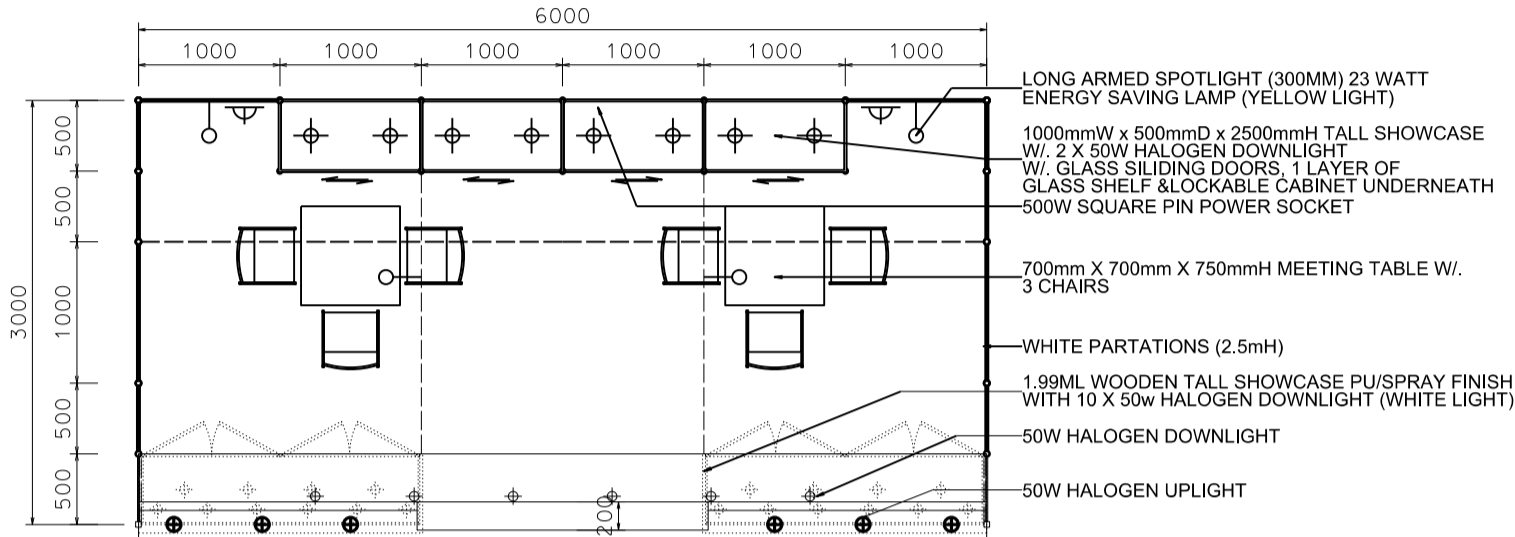

### 6M(W) x 3M(D) Deluxe Booth-Salon de TE

6米(闊) x 3米(深) 國際名表薈萃高級攤位

PLAN

PERSPECTIVE

BOOTH SPECIFICATIONS		QTY.
	1990mmW x 500mmD x 740mmH (INTERNAL SIZE 1950W X 468D X 740H) FRONT TALL SHOWCASE W/ 10 X 50W EYEBALL HALOGEN DOWNLIGHT & 2 X WHITE SWING DOORS & LOCKABLE CABINET UNDERNEATH 1990mm(闊) x 500mm(深) x 740mm(高) (內部的尺寸: 1950mm(闊) x 468mm(深) x 740mm(高)) 門前高身飾櫃連10 X 50w 半眼石英燈及2 x 白色木地門, 連有鎖地櫃	2
	1000mmW x 500mmD x 2500mmH TALL SHOWCASE W/ 2 X 50W HALOGEN DOWNLIGHT W/ GLASS SILIDING DOOR & 1 LAYER OF GLASS SHELF, CABINET UNDERNEATH 1000mm(闊) x 500mm(深) x 2500mm(高) 高身飾櫃連2 x 50W 石英燈連1層玻璃層板及玻璃趟門, 連有鎖地櫃	4
	LONG ARMED SPOTLIGHT (300MM) 23 WATT ENERGY SAVING LAMP (YELLOW LIGHT) 23瓦特電燈飾長臂射燈(約長300mm)(黃光)	4
	50W HALOGEN UPLIGHT (FOR FASCIA) 50瓦特石英燈 (射招牌用)	6
	50W HALOGEN DOWNLIGHT (FOR ENTRANCE) 50瓦特石英燈 (門口用)	6
	500w SQUARE PIN POWER SOCKET (FOR ONE APPLIANCE USE ONLY, NOT PERMITTED FOR LIGHTING CONNECTION) 只供一件電器用之500瓦特電源方腳插頭(220伏特) (不可用於照明裝置)	2
	700mmW x 700mmD x 750mmH MEETING TABLE 正方形 (0.7米長x0.7米闊x0.75米高)	2
	BLACK LEATHER CHAIR 黑色皮椅	6
	CEILING BEAM 天花橫樑	20M
	STICKER CUT OUT COMPANY NAME & LOGO 公司名稱及商標	2
	RUBBISH BIN 廢紙箱	4
	CARPET 地毯	18sqm