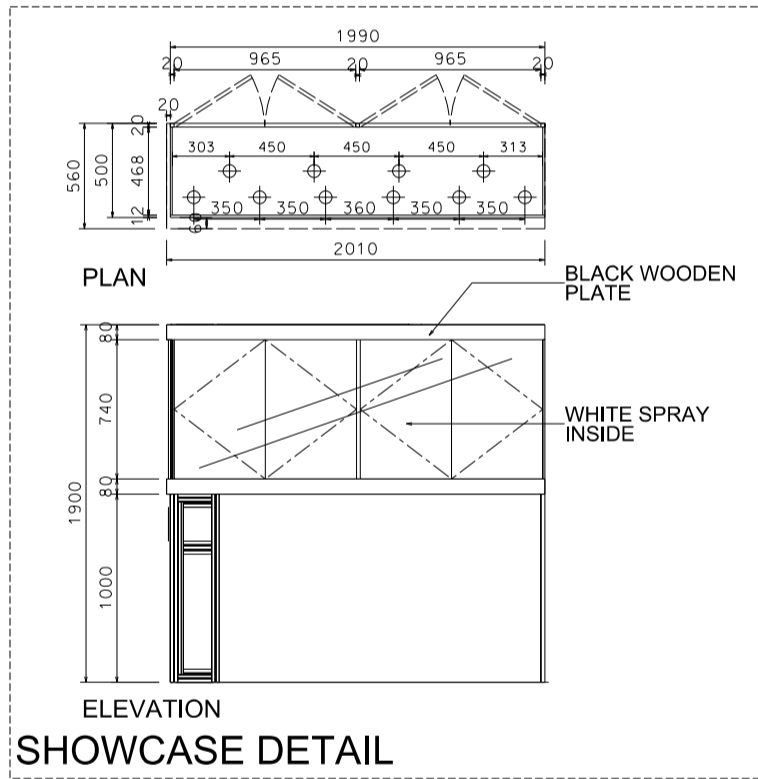

### 6M(W) x 3M(D) Deluxe Booth-Salon de TE

6米(闊) x 3米(深) 國際名表薈萃高級攤位

PLAN

PERSPECTIVE

BOOTH SPECIFICATIONS		QTY.
	1990mmW x 500mmD x 740mmH (INTERNAL SIZE 1950W X 468D X 740H) FRONT TALL SHOWCASE W/ 10 X 50W EYEBALL HALOGEN DOWNLIGHT & 2 X WHITE SWING DOORS & LOCKABLE CABINET UNDERNEATH 1990mm(闊) x 500mm(深) x 740mm(高) (內部的尺寸: 1950mm(闊) x 468mm(深) x 740mm(高)) 門前高身飾櫃連10 X 50w 半眼石英燈及2 x 白色木地門, 連有鎖地櫃	2
	1000mmW x 500mmD x 2500mmH TALL SHOWCASE W/ 2 X 50W HALOGEN DOWNLIGHT W/ GLASS SILIDING DOOR & 1 LAYER OF GLASS SHELF, CABINET UNDERNEATH 1000mm(闊) x 500mm(深) x 2500mm(高) 高身飾櫃連2 x 50W 石英燈連1層玻璃層板及玻璃趟門, 連有鎖地櫃	4
	LONG ARMED SPOTLIGHT (300MM) 23 WATT ENERGY SAVING LAMP (YELLOW LIGHT) 23瓦特電燈飾長臂射燈(約長300mm)(黃光)	4
	50W HALOGEN UPLIGHT (FOR FASCIA) 50瓦特石英燈 (射招牌用)	6
	50W HALOGEN DOWNLIGHT (FOR ENTRANCE) 50瓦特石英燈 (門口用)	6
	500w SQUARE PIN POWER SOCKET (FOR ONE APPLIANCE USE ONLY, NOT PERMITTED FOR LIGHTING CONNECTION) 只供一件電器用之500瓦特電源方腳插頭(220伏特) (不可用於照明裝置)	2
	700mmW x 700mmD x 750mmH MEETING TABLE 正方形 (0.7米長x0.7米闊x0.75米高)	2
	BLACK LEATHER CHAIR 黑色皮椅	6
	CEILING BEAM 天花橫樑	20M
	STICKER CUT OUT COMPANY NAME & LOGO 公司名稱及商標	2
	RUBBISH BIN 廢紙箱	4
	CARPET 地毯	18sqm