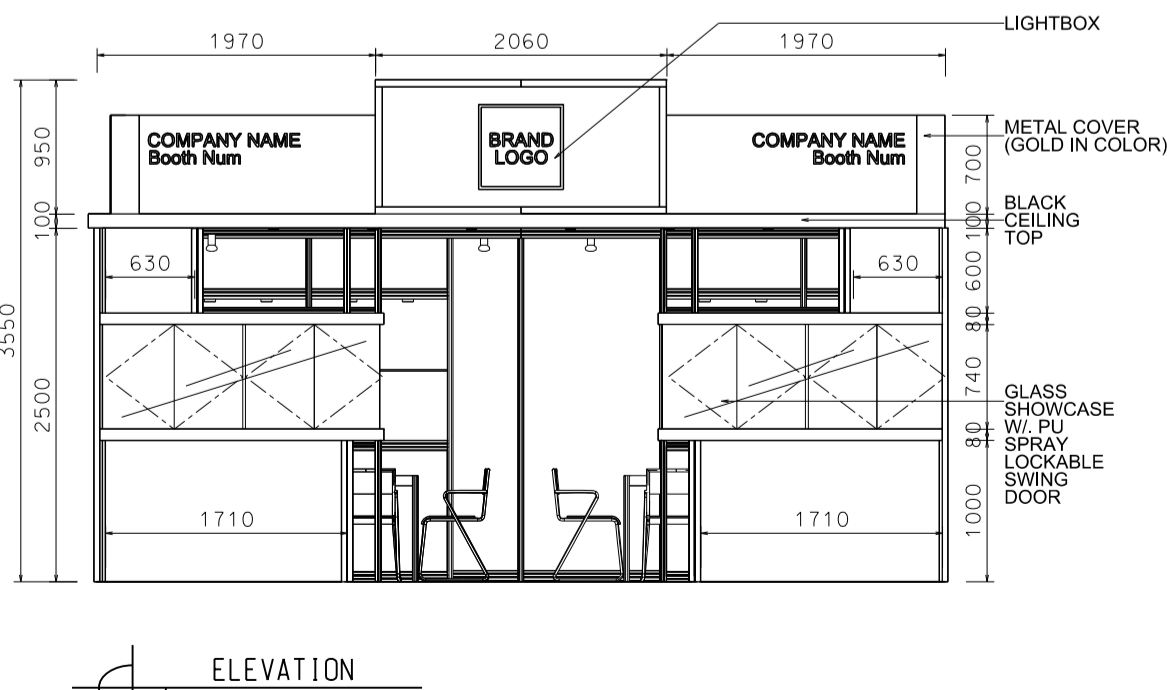

### 6M(W) x 3M(D) Deluxe Booth- Salon de TE (Left Corner)

6米(闊) x 3米(深) 國際名表薈萃高級攤位 (左邊角位)

PLAN

BOOTH SPECIFICATIONS		QTY.
	1990mmW x 500mmD x 740mmH (INTERNAL SIZE 1950W X 468D X 740H) FRONT TALL SHOWCASE W/ 10 X 50W EYEBALL HALOGEN DOWNLIGHT & 2 X WHITE SWING DOORS & LOCKABLE CABINET UNDERNEATH (1990mm(闊) x 500mm(深) x 740mm(高)) (內部的尺寸1950mm(闊) x 468mm(深) x 740mm(高)) 門前高身飾櫃連10 X 50w 半眼石英燈及2 x 白色木框門, 連有鎖地櫃	2
	1000mmW x 500mmD x 2500mmH TALL SHOWCASE W/ 2 X 50W HALOGEN DOWNLIGHT W/ GLASS SLIDING DOOR & 1 LAYER OF GLASS SHELF, CABINET UNDERNEATH 1000mm(闊) x 500mm(深) x 2500mm(高) 高身飾櫃連2 x 50W 石英燈連1層玻璃層板及玻璃趟門, 連有鎖地櫃	4
	LONG ARMED SPOTLIGHT (300MM) 23 WATT ENERGY SAVING LAMP (YELLOW LIGHT) 23瓦特燈電燈管射燈(的長300mm)(黃光)	4
	50W HALOGEN UPLIGHT (FOR FASCIA) 50瓦特石英燈 (射招牌用)	9
	50W HALOGEN DOWNLIGHT (FOR ENTRANCE) 50瓦特石英燈 (門口用)	10
	500w SQUARE PIN POWER SOCKET (FOR ONE APPLIANCE USE ONLY, NOT PERMITTED FOR LIGHTING CONNECTION) 只供一件電器用之500瓦特電源方腳插座(220伏特) (不可用於照明裝置)	2
	700mmW x 700mmD x 750mmH MEETING TABLE 正方檯 (0.7米長x0.7米闊x0.75米高)	2
	BLACK LEATHER CHAIR 黑色皮椅	6
	CEILING BEAM 天花橫樑	9.5M
	STICKER CUT OUT COMPANY NAME & LOGO 公司名稱及商標	1
	RUBBISH BIN 廢紙箱	2
	CARPET 地毯	18sqm