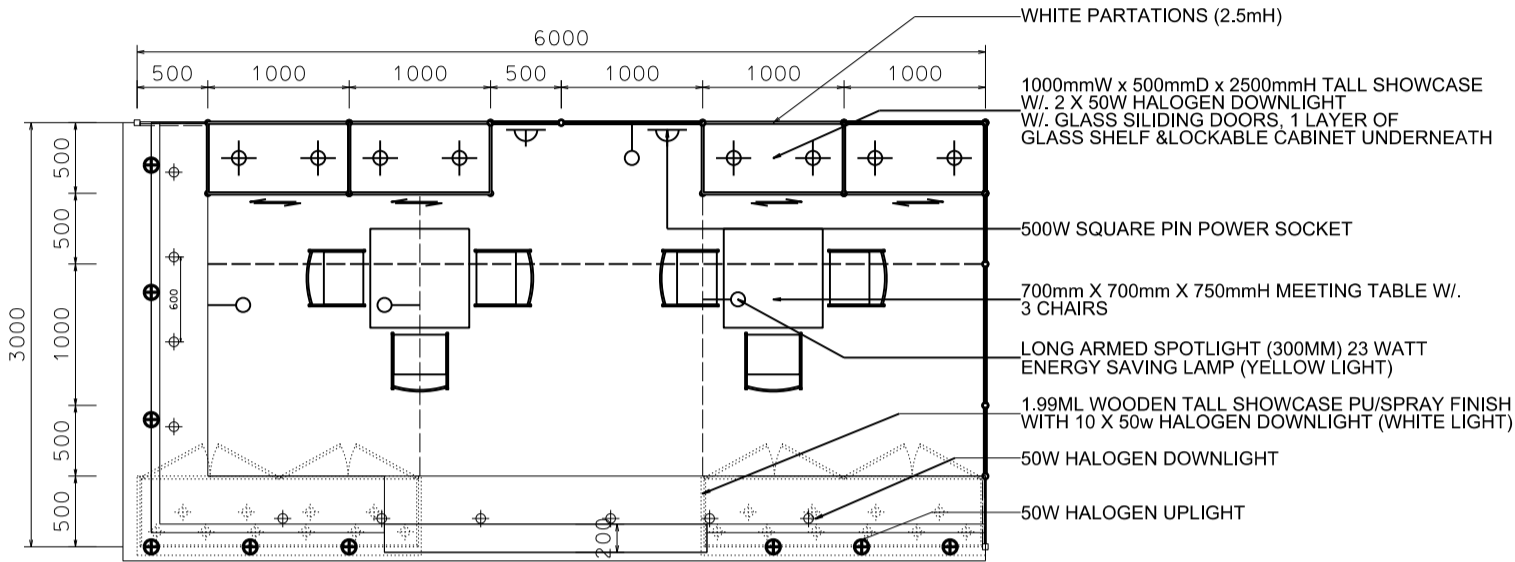

### 6M(W) x 3M(D) Deluxe Booth- Salon de TE (Left Corner)

6米(闊) x 3米(深) 國際名表薈萃高級攤位 (左邊角位)

PLAN

BOOTH SPECIFICATIONS		QTY.
	1990mmW x 500mmD x 740mmH (INTERNAL SIZE 1950W X 468D X 740H) FRONT TALL SHOWCASE W/ 10 X 50W EYEBALL HALOGEN DOWNLIGHT & 2 X WHITE SWING DOORS & LOCKABLE CABINET UNDERNEATH (1990mm(闊) x 500mm(深) x 740mm(高)) (內部的尺寸1950mm(闊) x 468mm(深) x 740mm(高)) 門前高身飾櫃連10 X 50w 半眼石英燈及2 x 白色木框門, 連有鎖地櫃	2
	1000mmW x 500mmD x 2500mmH TALL SHOWCASE W/ 2 X 50W HALOGEN DOWNLIGHT W/ GLASS SLIDING DOOR & 1 LAYER OF GLASS SHELF, CABINET UNDERNEATH 1000mm(闊) x 500mm(深) x 2500mm(高) 高身飾櫃連2 x 50W 石英燈連1層玻璃層板及玻璃趟門, 連有鎖地櫃	4
	LONG ARMED SPOTLIGHT (300MM) 23 WATT ENERGY SAVING LAMP (YELLOW LIGHT) 23瓦特燈電燈管射燈(的長300mm)(黃光)	4
	50W HALOGEN UPLIGHT (FOR FASCIA) 50瓦特石英燈 (射招牌用)	9
	50W HALOGEN DOWNLIGHT (FOR ENTRANCE) 50瓦特石英燈 (門口用)	10
	500w SQUARE PIN POWER SOCKET (FOR ONE APPLIANCE USE ONLY, NOT PERMITTED FOR LIGHTING CONNECTION) 只供一件電器用之500瓦特電源方腳插座(220伏特) (不可用於照明裝置)	2
	700mmW x 700mmD x 750mmH MEETING TABLE 正方檯 (0.7米長x0.7米闊x0.75米高)	2
	BLACK LEATHER CHAIR 黑色皮椅	6
	CEILING BEAM 天花橫樑	9.5M
	STICKER CUT OUT COMPANY NAME & LOGO 公司名稱及商標	1
	RUBBISH BIN 廢紙箱	2
	CARPET 地毯	18sqm