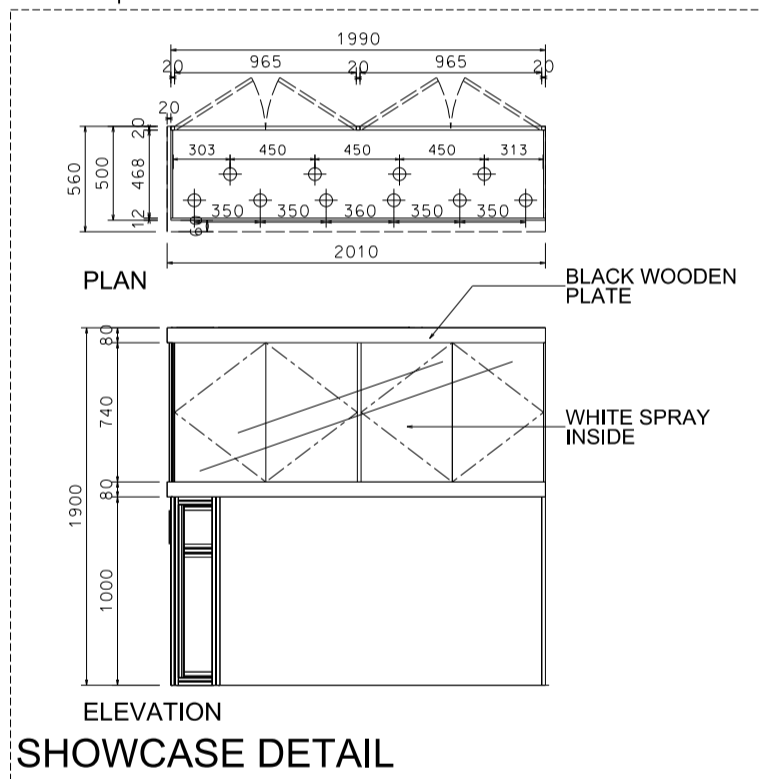

### 6M(W) x 3M(D) Deluxe Booth- Salon de TE (Left Corner)

6米(闊) x 3米(深) 國際名表薈萃高級攤位 (左邊角位)

PLAN

BOOTH SPECIFICATIONS		QTY.
	1990mmW x 500mmD x 740mmH (INTERNAL SIZE 1950W X 468D X 740H) FRONT TALL SHOWCASE W/ 10 X 50W EYEBALL HALOGEN DOWNLIGHT & 2 X WHITE SWING DOORS & LOCKABLE CABINET UNDERNEATH (1990mm(闊) x 500mm(深) x 740mm(高)) (內部的尺寸1950mm(闊) x 468mm(深) x 740mm(高)) 門前高身飾櫃連10 X 50w 半眼石英燈及2 x 白色木框門, 連有鎖地櫃	2
	1000mmW x 500mmD x 2500mmH TALL SHOWCASE W/ 2 X 50W HALOGEN DOWNLIGHT W/ GLASS SLIDING DOOR & 1 LAYER OF GLASS SHELF, CABINET UNDERNEATH 1000mm(闊) x 500mm(深) x 2500mm(高) 高身飾櫃連2 x 50W 石英燈連1層玻璃層板及玻璃趟門, 連有鎖地櫃	4
	LONG ARMED SPOTLIGHT (300MM) 23 WATT ENERGY SAVING LAMP (YELLOW LIGHT) 23瓦特燈電燈管射燈(的長300mm)(黃光)	4
	50W HALOGEN UPLIGHT (FOR FASCIA) 50瓦特石英燈 (射招牌用)	9
	50W HALOGEN DOWNLIGHT (FOR ENTRANCE) 50瓦特石英燈 (門口用)	10
	500w SQUARE PIN POWER SOCKET (FOR ONE APPLIANCE USE ONLY, NOT PERMITTED FOR LIGHTING CONNECTION) 只供一件電器用之500瓦特電源方腳插座(220伏特) (不可用於照明裝置)	2
	700mmW x 700mmD x 750mmH MEETING TABLE 正方檯 (0.7米長x0.7米闊x0.75米高)	2
	BLACK LEATHER CHAIR 黑色皮椅	6
	CEILING BEAM 天花橫樑	9.5M
	STICKER CUT OUT COMPANY NAME & LOGO 公司名稱及商標	1
	RUBBISH BIN 廢紙箱	2
	CARPET 地毯	18sqm