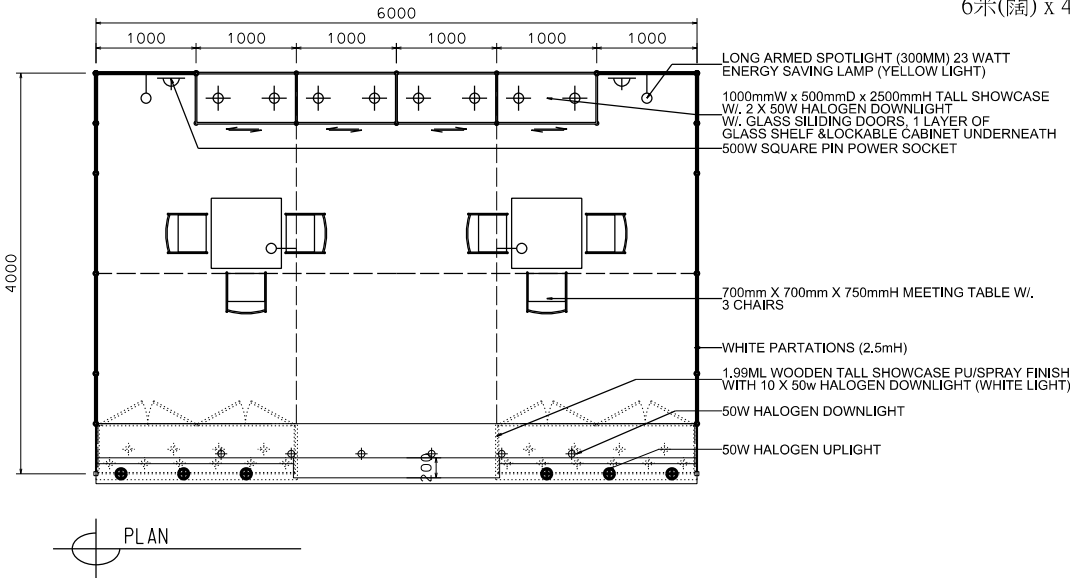

### 6M(W) x 4M(D) Deluxe Booth-Salon de TE

6米(闊) x 4米(深) 國際名表薈萃高級攤位

BOOTH SPECIFICATIONS		QTY.
	1990mmW x 500mmD x 740mmH (INTERNAL SIZE 1950W X 468D X 740H) FRONT TALL SHOWCASE W/ 10 X 50W EYEBALL HALOGEN DOWNLIGHT & 2 X WHITE SWING DOORS & LOCKABLE CABINET UNDERNEATH 1990mm(闊) x 500mm(深) x 740mm(高) (內部的尺寸: 1950mm(闊) x 468mm(深) x 740mm(高)) 門前高身櫃櫃體10 X 50w 半嵌石英燈及2 x 白色木櫃門, 連有線地膽	2
	1000mmW x 500mmD x 2500mmH TALL SHOWCASE W/ 2 X 50W HALOGEN DOWNLIGHT W/ GLASS SLIDING DOOR & 1 LAYER OF GLASS SHELF, CABINET UNDERNEATH 1000mm(闊) x 500mm(深) x 2500mm(高) 高身櫃櫃體2 x 50w 石英燈連1層玻璃層板及玻璃趟門, 連有線地膽	4
	LONG ARMED SPOTLIGHT (300MM) 23 WATT ENERGY SAVING LAMP (YELLOW LIGHT)	4
	50W HALOGEN UPLIGHT (FOR FASCIA) 50瓦特石英燈 (射燈埋頂)	6
	50W HALOGEN DOWNLIGHT (FOR ENTRANCE) 50瓦特石英燈 (射燈埋頂)	6
	500w SQUARE PIN POWER SOCKET (FOR ONE APPLIANCE USE ONLY, NOT PERMITTED FOR LIGHTING CONNECTION) (只供一用電器用, 500w 高壓插頭專用插頭(20A插)) (不可用於接駁燈)	2
	700mmW x 700mmD x 750mmH MEETING TABLE 正方型 70 x 70 呎高 75 呎桌面	2
	BLACK LEATHER CHAIR 黑色皮椅	6
	CEILING BEAM 光柙橫樑	12M
	STICKER CUT OUT COMPANY NAME & LOGO 公司名稱及商標	1
	RUBBISH BIN 廢紙箱	2
	CARPET 地毯	24sqm