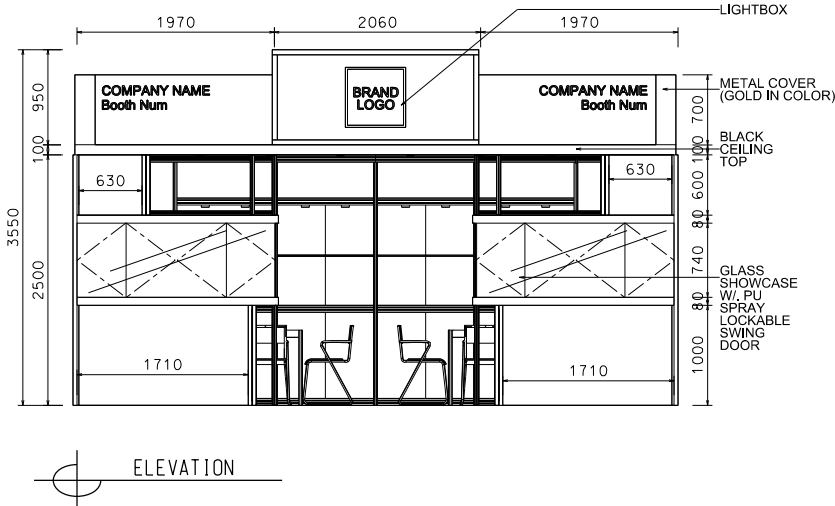

### 6M(W) x 4M(D) Deluxe Booth-Salon de TE

6米(闊) x 4米(深) 國際名表薈萃高級攤位

BOOTH SPECIFICATIONS		QTY.
	1990mmW x 500mmD x 740mmH (INTERNAL SIZE 1950W X 468D X 740H) FRONT TALL SHOWCASE W/ 10 X 50W EYEBALL HALOGEN DOWNLIGHT & 2 X WHITE SWING DOORS & LOCKABLE CABINET UNDERNEATH 1990mm(闊) x 500mm(深) x 740mm(高) (內部的尺寸: 1950mm(闊) x 468mm(深) x 740mm(高)) 門前高身櫃櫃體10 X 50w 半嵌石英燈及2 x 白色木櫃門, 連有線地膽	2
	1000mmW x 500mmD x 2500mmH TALL SHOWCASE W/ 2 X 50W HALOGEN DOWNLIGHT W/ GLASS SLIDING DOOR & 1 LAYER OF GLASS SHELF, CABINET UNDERNEATH 1000mm(闊) x 500mm(深) x 2500mm(高) 高身櫃櫃體2 x 50w 石英燈連1層玻璃層板及玻璃趟門, 連有線地膽	4
	LONG ARMED SPOTLIGHT (300MM) 23 WATT ENERGY SAVING LAMP (YELLOW LIGHT)	4
	50W HALOGEN UPLIGHT (FOR FASCIA) 50瓦特石英燈 (射燈埋頂)	6
	50W HALOGEN DOWNLIGHT (FOR ENTRANCE) 50瓦特石英燈 (射燈埋頂)	6
	500w SQUARE PIN POWER SOCKET (FOR ONE APPLIANCE USE ONLY, NOT PERMITTED FOR LIGHTING CONNECTION) (只供一用電器用, 500w 高壓插頭專用插頭(20A插)) (不可用於接駁燈)	2
	700mmW x 700mmD x 750mmH MEETING TABLE 正方型 70 x 70 呎高 75 呎桌面	2
	BLACK LEATHER CHAIR 黑色皮椅	6
	CEILING BEAM 光柙橫樑	12M
	STICKER CUT OUT COMPANY NAME & LOGO 公司名稱及商標	1
	RUBBISH BIN 廢紙箱	2
	CARPET 地毯	24sqm