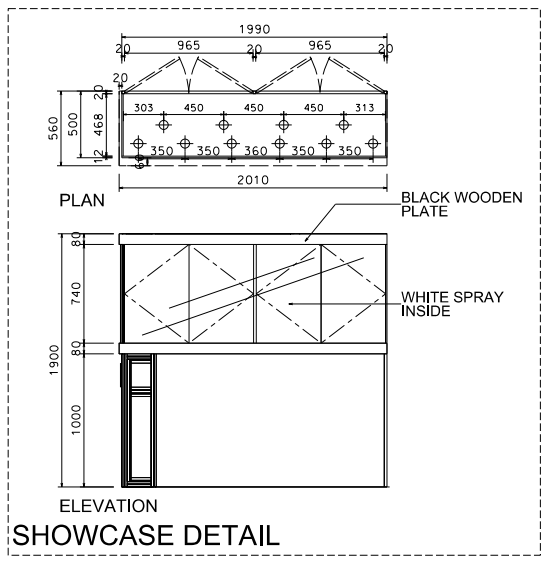

### 6M(W) x 4M(D) Deluxe Booth-Salon de TE

6米(闊) x 4米(深) 國際名表薈萃高級攤位

BOOTH SPECIFICATIONS		QTY.
	1990mmW x 500mmD x 740mmH (INTERNAL SIZE 1950W X 468D X 740H) FRONT TALL SHOWCASE W/ 10 X 50W EYEBALL HALOGEN DOWNLIGHT & 2 X WHITE SWING DOORS & LOCKABLE CABINET UNDERNEATH 1990mm(闊) x 500mm(深) x 740mm(高) (內部的尺寸: 1950mm(闊) x 468mm(深) x 740mm(高)) 門前高身櫃櫃體10 X 50w 半嵌石英燈及2 x 白色木櫃門, 連有線地膽	2
	1000mmW x 500mmD x 2500mmH TALL SHOWCASE W/ 2 X 50W HALOGEN DOWNLIGHT W/ GLASS SLIDING DOOR & 1 LAYER OF GLASS SHELF, CABINET UNDERNEATH 1000mm(闊) x 500mm(深) x 2500mm(高) 高身櫃櫃體2 x 50w 石英燈連1層玻璃層板及玻璃趟門, 連有線地膽	4
	LONG ARMED SPOTLIGHT (300MM) 23 WATT ENERGY SAVING LAMP (YELLOW LIGHT)	4
	50W HALOGEN UPLIGHT (FOR FASCIA) 50瓦特石英燈 (射燈埋頂)	6
	50W HALOGEN DOWNLIGHT (FOR ENTRANCE) 50瓦特石英燈 (射燈埋頂)	6
	500w SQUARE PIN POWER SOCKET (FOR ONE APPLIANCE USE ONLY, NOT PERMITTED FOR LIGHTING CONNECTION) (只供一用電器用, 500w 高壓插頭專用插頭(20A插)) (不可用於接駁燈)	2
	700mmW x 700mmD x 750mmH MEETING TABLE 正方型 70 x 70 呎高 75 呎桌面	2
	BLACK LEATHER CHAIR 黑色皮椅	6
	CEILING BEAM 光柙橫樑	12M
	STICKER CUT OUT COMPANY NAME & LOGO 公司名稱及商標	1
	RUBBISH BIN 廢紙箱	2
	CARPET 地毯	24sqm