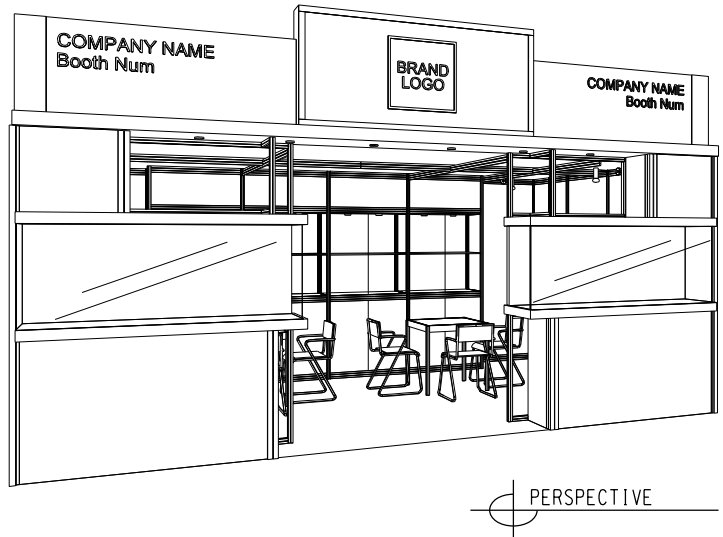

### 6M(W) x 4M(D) Deluxe Booth-Salon de TE

6米(闊) x 4米(深) 國際名表薈萃高級攤位

BOOTH SPECIFICATIONS		QTY.
	1990mmW x 500mmD x 740mmH (INTERNAL SIZE 1950W X 468D X 740H) FRONT TALL SHOWCASE W/ 10 X 50W EYEBALL HALOGEN DOWNLIGHT & 2 X WHITE SWING DOORS & LOCKABLE CABINET UNDERNEATH 1990mm(闊) x 500mm(深) x 740mm(高) (內部的尺寸: 1950mm(闊) x 468mm(深) x 740mm(高)) 門前高身櫃櫃體10 X 50w 半嵌石英燈及2 x 白色木櫃門, 連有線地膽	2
	1000mmW x 500mmD x 2500mmH TALL SHOWCASE W/ 2 X 50W HALOGEN DOWNLIGHT W/ GLASS SLIDING DOOR & 1 LAYER OF GLASS SHELF, CABINET UNDERNEATH 1000mm(闊) x 500mm(深) x 2500mm(高) 高身櫃櫃體2 x 50w 石英燈連1層玻璃層板及玻璃趟門, 連有線地膽	4
	LONG ARMED SPOTLIGHT (300MM) 23 WATT ENERGY SAVING LAMP (YELLOW LIGHT)	4
	50W HALOGEN UPLIGHT (FOR FASCIA) 50瓦特石英燈 (射燈埋頂)	6
	50W HALOGEN DOWNLIGHT (FOR ENTRANCE) 50瓦特石英燈 (射燈埋頂)	6
	500w SQUARE PIN POWER SOCKET (FOR ONE APPLIANCE USE ONLY, NOT PERMITTED FOR LIGHTING CONNECTION) (只供一用電器用, 500w 高壓插頭專用插頭(20A插)) (不可用於接駁燈)	2
	700mmW x 700mmD x 750mmH MEETING TABLE 正方型 70 x 70 呎高 75 呎桌面	2
	BLACK LEATHER CHAIR 黑色皮椅	6
	CEILING BEAM 光柙橫樑	12M
	STICKER CUT OUT COMPANY NAME & LOGO 公司名稱及商標	1
	RUBBISH BIN 廢紙箱	2
	CARPET 地毯	24sqm