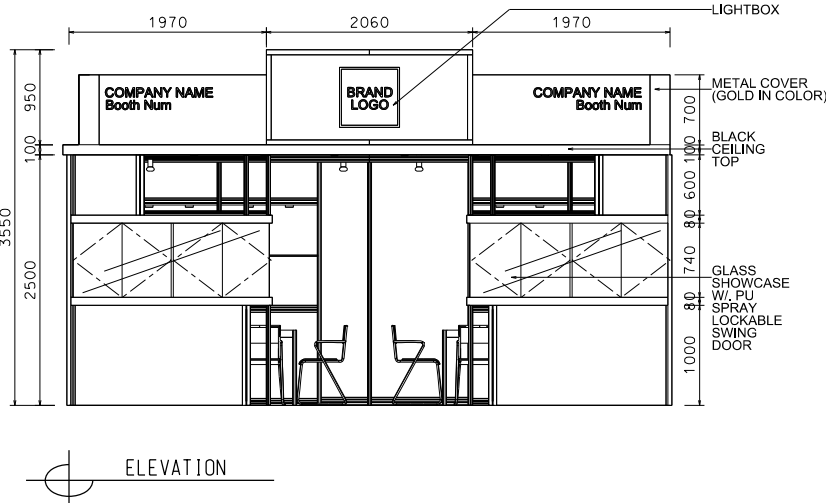

Hong Kong Watch & Clock Fair

香港鐘表展

6M(W) x 4M(D) Deluxe Booth-Salon de TE (Left Corner)

6米(闊) x 4米(深) 國際名表薈萃高級攤位 (左邊角位)

PLAN

BOOTH SPECIFICATIONS		QTY.
	1990mmW x 500mmD x 740mmH (INTERNAL SIZE 1950W X 468D X 740H) FRONT TALL SHOWCASE W/ 10 X 50W EYEBALL HALOGEN DOWNLIGHT & 2 X WHITE SWING DOORS & LOCKABLE CABINET UNDERNEATH 1990mm(闊) x 500mm(深) x 740mm(高) (內部的尺寸: 1950mm(闊) x 468mm(深) x 740mm(高)) 門前高身櫃櫃連10 X 50w 平嵌石英燈及2 x 白色木櫃門, 連有銀地櫃	2
	1000mmW x 500mmD x 2500mmH TALL SHOWCASE W. 2 X 50W HALOGEN DOWNLIGHT W. GLASS SLIDING DOOR & 1 LAYER OF GLASS SHELF, CABINET UNDERNEATH 1000mm(闊) x 500mm(深) x 2500mm(高) 高身櫃櫃連2 x 50W 石英燈連1層玻璃層板及玻璃趟門, 連有銀地櫃	4
	LONG ARMED SPOTLIGHT (300MM) 23 WATT ENERGY SAVING LAMP (YELLOW LIGHT) 23 瓦特節能燈燈長臂射燈(射光300mm)黃光	4
	50W HALOGEN UPLIGHT (FOR FASCIA) 50 瓦特石英燈 (射燈埋頂)	10
	50W HALOGEN DOWNLIGHT (FOR ENTRANCE) 50 瓦特石英燈 (射燈埋頂)	11
	500W SQUARE PIN POWER SOCKET (FOR ONE APPLIANCE USE ONLY, NOT PERMITTED FOR LIGHTING CONNECTION) (只供一用電器用, 500W 高身櫃櫃內射燈埋頂(200V) (不可用於埋頂射燈))	2
	700mmW x 700mmD x 750mmH MEETING TABLE 正方型 0.7米邊長 X 0.7米圓角, 75高	2
	BLACK LEATHER CHAIR 黑色皮椅	6
	CEILING BEAM 天花橫樑	11.5M
	STICKER CUT OUT COMPANY NAME & LOGO 公司名稱及商標	1
	RUBBISH BIN 廢紙箱	2
	CARPET 地毯	24sqm