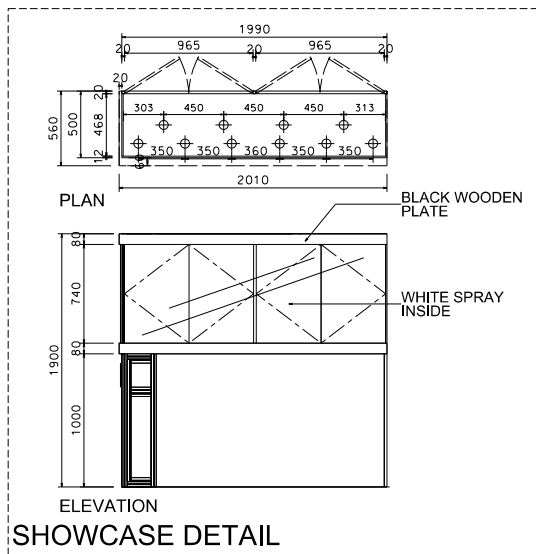

Hong Kong Watch & Clock Fair

香港鐘表展

6M(W) x 4M(D) Deluxe Booth-Salon de TE (Left Corner)

6米(闊) x 4米(深) 國際名表薈萃高級攤位 (左邊角位)

PLAN

BOOTH SPECIFICATIONS		QTY.
	1990mmW x 500mmD x 740mmH (INTERNAL SIZE 1950W X 468D X 740H) FRONT TALL SHOWCASE W/ 10 X 50W EYEBALL HALOGEN DOWNLIGHT & 2 X WHITE SWING DOORS & LOCKABLE CABINET UNDERNEATH 1990mm(闊) x 500mm(深) x 740mm(高) (內部的尺寸: 1950mm(闊) x 468mm(深) x 740mm(高)) 門前高身櫃櫃連10 X 50w 平嵌石英燈及2 x 白色木櫃門, 連有銀地櫃	2
	1000mmW x 500mmD x 2500mmH TALL SHOWCASE W. 2 X 50W HALOGEN DOWNLIGHT W. GLASS SLIDING DOOR & 1 LAYER OF GLASS SHELF, CABINET UNDERNEATH 1000mm(闊) x 500mm(深) x 2500mm(高) 高身櫃櫃連2 x 50W 石英燈連1層玻璃層板及玻璃趟門, 連有銀地櫃	4
	LONG ARMED SPOTLIGHT (300MM) 23 WATT ENERGY SAVING LAMP (YELLOW LIGHT) 23 瓦特節能燈燈長臂射燈(射光300mm)黃光	4
	50W HALOGEN UPLIGHT (FOR FASCIA) 50 瓦特石英燈 (射燈埋頂)	10
	50W HALOGEN DOWNLIGHT (FOR ENTRANCE) 50 瓦特石英燈 (射燈埋頂)	11
	500W SQUARE PIN POWER SOCKET (FOR ONE APPLIANCE USE ONLY, NOT PERMITTED FOR LIGHTING CONNECTION) (只供一用電器用, 500W 高身櫃櫃內射燈埋頂(200V) (不可用於埋頂射燈))	2
	700mmW x 700mmD x 750mmH MEETING TABLE 正方型 0.7米邊長 X 0.7米圓角, 75高	2
	BLACK LEATHER CHAIR 黑色皮椅	6
	CEILING BEAM 天花橫樑	11.5M
	STICKER CUT OUT COMPANY NAME & LOGO 公司名稱及商標	1
	RUBBISH BIN 廢紙箱	2
	CARPET 地毯	24sqm