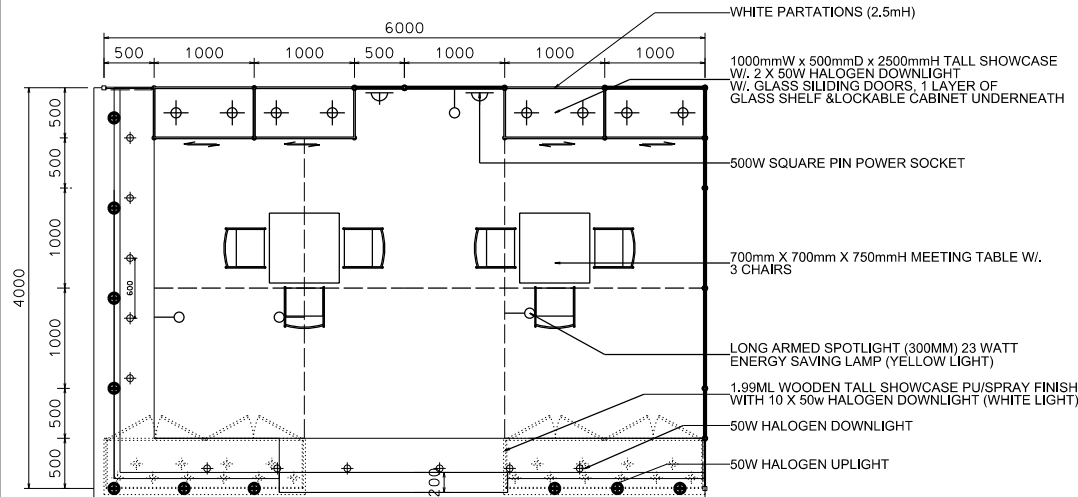

Hong Kong Watch & Clock Fair

香港鐘表展

6M(W) x 4M(D) Deluxe Booth-Salon de TE (Left Corner)

6米(闊) x 4米(深) 國際名表薈萃高級攤位 (左邊角位)

PLAN

BOOTH SPECIFICATIONS		QTY.
	1990mmW x 500mmD x 740mmH (INTERNAL SIZE 1950W X 468D X 740H) FRONT TALL SHOWCASE W/ 10 X 50W EYEBALL HALOGEN DOWNLIGHT & 2 X WHITE SWING DOORS & LOCKABLE CABINET UNDERNEATH 1990mm(闊) x 500mm(深) x 740mm(高) (內部的尺寸: 1950mm(闊) x 468mm(深) x 740mm(高)) 門前高身櫃櫃連10 X 50w 平嵌石英燈及2 x 白色木櫃門, 連有銀地櫃	2
	1000mmW x 500mmD x 2500mmH TALL SHOWCASE W. 2 X 50W HALOGEN DOWNLIGHT W. GLASS SLIDING DOOR & 1 LAYER OF GLASS SHELF, CABINET UNDERNEATH 1000mm(闊) x 500mm(深) x 2500mm(高) 高身櫃櫃連2 x 50W 石英燈連1層玻璃層板及玻璃趟門, 連有銀地櫃	4
	LONG ARMED SPOTLIGHT (300MM) 23 WATT ENERGY SAVING LAMP (YELLOW LIGHT) 23 瓦特節能燈燈長臂射燈(射光300mm)黃光	4
	50W HALOGEN UPLIGHT (FOR FASCIA) 50 瓦特石英燈 (射燈埋頂)	10
	50W HALOGEN DOWNLIGHT (FOR ENTRANCE) 50 瓦特石英燈 (射燈埋頂)	11
	500W SQUARE PIN POWER SOCKET (FOR ONE APPLIANCE USE ONLY, NOT PERMITTED FOR LIGHTING CONNECTION) (只供一用電器用, 500W 高身櫃櫃內射燈埋頂(200V) (不可用於埋頂射燈))	2
	700mmW x 700mmD x 750mmH MEETING TABLE 正方型 0.7米邊長 X 0.7米圓角, 75高	2
	BLACK LEATHER CHAIR 黑色皮椅	6
	CEILING BEAM 天花橫樑	11.5M
	STICKER CUT OUT COMPANY NAME & LOGO 公司名稱及商標	1
	RUBBISH BIN 廢紙箱	2
	CARPET 地毯	24sqm