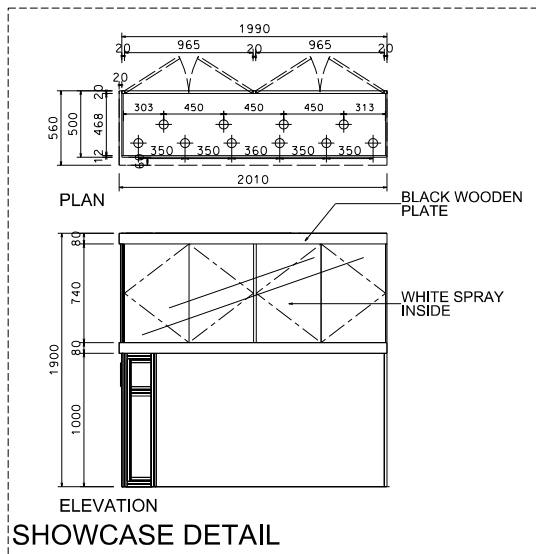

### 6M(W) x 4M(D) Deluxe Booth- Salon de TE (Right Corner)

6米(闊) x 4米(深) 國際名表薈萃高級攤位(右邊角位)

PLAN

BOOTH SPECIFICATIONS		QTY.
	1990mmW x 500mmD x 740mmH (INTERNAL SIZE 1950W X 468D X 740H) FRONT TALL SHOWCASE W/ 10 X 50W EYEBALL HALOGEN DOWNLIGHT & 2 X WHITE SWING DOORS & LOCKABLE CABINET UNDERNEATH (1900mm(闊) x 500mm(深) x 740mm(高)) (內部的尺寸: 1950mm(闊) x 468mm(深) x 740mm(高)) 門前高身櫃櫃連10 X 50w 平嵌石英燈及2 x 白色木櫃門, 連有鎖匙櫃	2
	1000mmW x 500mmD x 2500mmH TALL SHOWCASE W/ 2 X 50W HALOGEN DOWNLIGHT W/ GLASS SLIDING DOOR & 1 LAYER OF GLASS SHELF, CABINET UNDERNEATH (1000mm(闊) x 500mm(深) x 2500mm(高)) 高身櫃櫃連2 x 50W 石英燈連1層玻璃層板及玻璃趟門, 連有鎖匙櫃	4
	LONG ARMED SPOTLIGHT (300MM) 23 WATT ENERGY SAVING LAMP (YELLOW LIGHT) 23 瓦特燈電燈燈長臂射燈(射光300mm)黃光	4
	50W HALOGEN UPLIGHT (FOR FASCIA) 50 瓦特石英燈 (射燈埋頂)	10
	50W HALOGEN DOWNLIGHT (FOR ENTRANCE) 50 瓦特石英燈 (射燈埋頂)	11
	500w SQUARE PIN POWER SOCKET (FOR ONE APPLIANCE USE ONLY, NOT PERMITTED FOR LIGHTING CONNECTION) (只供一用電器用, 500w 高壓插頭, 2000V 規格) (不可用於照明裝置)	2
	700mmW x 700mmD x 750mmH MEETING TABLE 正方形 70 x 70 厘米 75 厘米高	2
	BLACK LEATHER CHAIR 黑色皮椅	6
	CEILING BEAM 天花橫樑	11.5M
	STICKER CUT OUT COMPANY NAME & LOGO 公司名稱及商標	1
	RUBBISH BIN 廢紙箱	2
	CARPET 地毯	24sqm