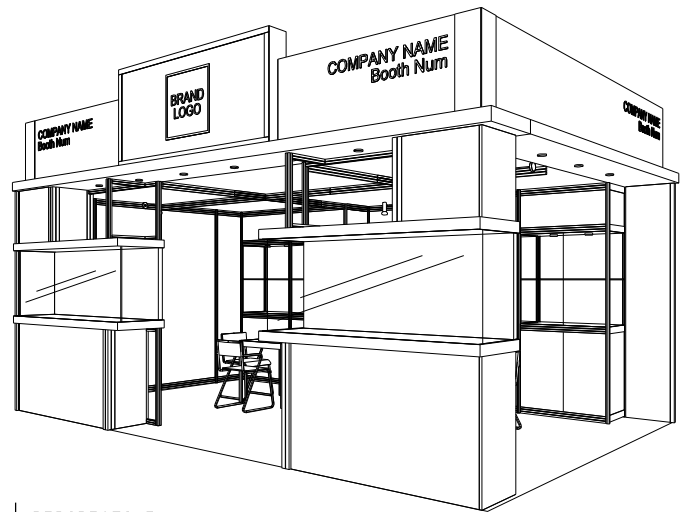

### 6M(W) x 4M(D) Deluxe Booth- Salon de TE (Right Corner)

6米(闊) x 4米(深) 國際名表薈萃高級攤位(右邊角位)

PLAN

BOOTH SPECIFICATIONS		QTY.
	1990mmW x 500mmD x 740mmH (INTERNAL SIZE 1950W X 468D X 740H) FRONT TALL SHOWCASE W/ 10 X 50W EYEBALL HALOGEN DOWNLIGHT & 2 X WHITE SWING DOORS & LOCKABLE CABINET UNDERNEATH (1900mm(闊) x 500mm(深) x 740mm(高)) (內部的尺寸: 1950mm(闊) x 468mm(深) x 740mm(高)) 門前高身櫃櫃連10 X 50w 平嵌石英燈及2 x 白色木櫃門, 連有鎖匙櫃	2
	1000mmW x 500mmD x 2500mmH TALL SHOWCASE W/ 2 X 50W HALOGEN DOWNLIGHT W/ GLASS SLIDING DOOR & 1 LAYER OF GLASS SHELF, CABINET UNDERNEATH (1000mm(闊) x 500mm(深) x 2500mm(高)) 高身櫃櫃連2 x 50W 石英燈連1層玻璃層板及玻璃趟門, 連有鎖匙櫃	4
	LONG ARMED SPOTLIGHT (300MM) 23 WATT ENERGY SAVING LAMP (YELLOW LIGHT) 23 瓦特燈電燈燈長臂射燈(射光300mm)黃光	4
	50W HALOGEN UPLIGHT (FOR FASCIA) 50 瓦特石英燈 (射燈埋頂)	10
	50W HALOGEN DOWNLIGHT (FOR ENTRANCE) 50 瓦特石英燈 (射燈埋頂)	11
	500w SQUARE PIN POWER SOCKET (FOR ONE APPLIANCE USE ONLY, NOT PERMITTED FOR LIGHTING CONNECTION) (只供一用電器用, 500w 高壓插頭, 2000V 規格) (不可用於照明裝置)	2
	700mmW x 700mmD x 750mmH MEETING TABLE 正方形 70 x 70 厘米 75 厘米高	2
	BLACK LEATHER CHAIR 黑色皮椅	6
	CEILING BEAM 天花橫樑	11.5M
	STICKER CUT OUT COMPANY NAME & LOGO 公司名稱及商標	1
	RUBBISH BIN 廢紙箱	2
	CARPET 地毯	24sqm