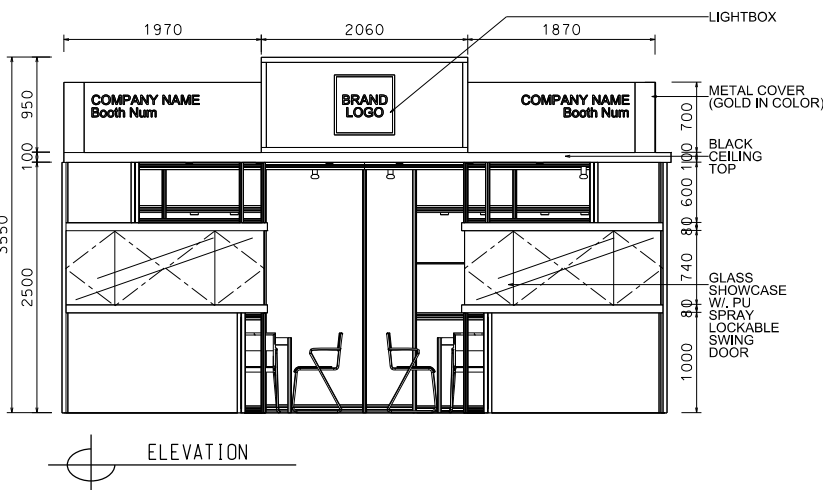

### 6M(W) x 4M(D) Deluxe Booth- Salon de TE (Right Corner)

6米(闊) x 4米(深) 國際名表薈萃高級攤位(右邊角位)

PLAN

BOOTH SPECIFICATIONS		QTY.
	1990mmW x 500mmD x 740mmH (INTERNAL SIZE 1950W X 468D X 740H) FRONT TALL SHOWCASE W/ 10 X 50W EYEBALL HALOGEN DOWNLIGHT & 2 X WHITE SWING DOORS & LOCKABLE CABINET UNDERNEATH (1900mm(闊) x 500mm(深) x 740mm(高)) (內部的尺寸: 1950mm(闊) x 468mm(深) x 740mm(高)) 門前高身櫃櫃連10 X 50w 平嵌石英燈及2 x 白色木櫃門, 連有鎖匙櫃	2
	1000mmW x 500mmD x 2500mmH TALL SHOWCASE W/ 2 X 50W HALOGEN DOWNLIGHT W/ GLASS SLIDING DOOR & 1 LAYER OF GLASS SHELF, CABINET UNDERNEATH (1000mm(闊) x 500mm(深) x 2500mm(高)) 高身櫃櫃連2 x 50W 石英燈連1層玻璃層板及玻璃趟門, 連有鎖匙櫃	4
	LONG ARMED SPOTLIGHT (300MM) 23 WATT ENERGY SAVING LAMP (YELLOW LIGHT) 23 瓦特燈電燈燈長臂射燈(射光300mm)黃光	4
	50W HALOGEN UPLIGHT (FOR FASCIA) 50 瓦特石英燈 (射燈埋頂)	10
	50W HALOGEN DOWNLIGHT (FOR ENTRANCE) 50 瓦特石英燈 (射燈埋頂)	11
	500w SQUARE PIN POWER SOCKET (FOR ONE APPLIANCE USE ONLY, NOT PERMITTED FOR LIGHTING CONNECTION) (只供一用電器用, 500w 高壓插頭, 2000V 規格) (不可用於照明裝置)	2
	700mmW x 700mmD x 750mmH MEETING TABLE 正方形 70 x 70 厘米 75 厘米高	2
	BLACK LEATHER CHAIR 黑色皮椅	6
	CEILING BEAM 天花橫樑	11.5M
	STICKER CUT OUT COMPANY NAME & LOGO 公司名稱及商標	1
	RUBBISH BIN 廢紙箱	2
	CARPET 地毯	24sqm