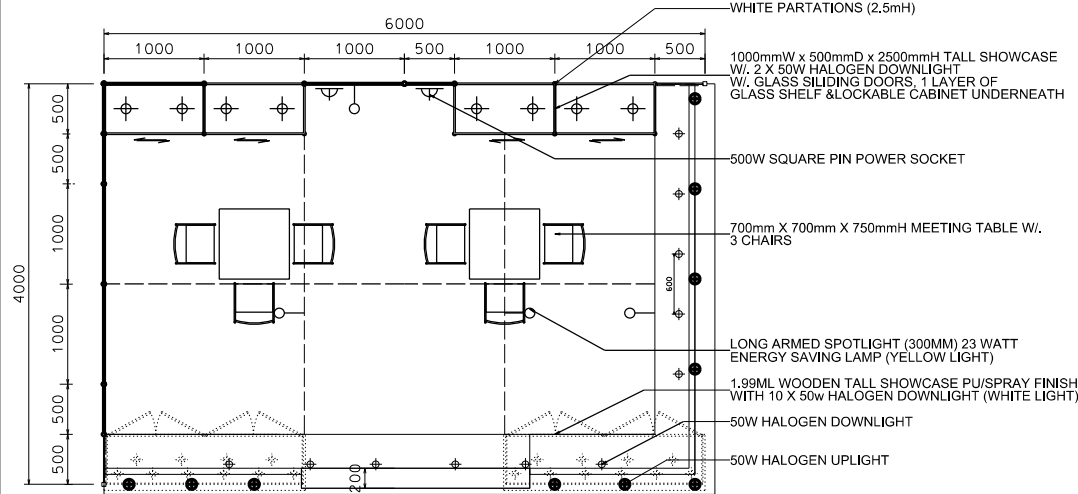

### 6M(W) x 4M(D) Deluxe Booth- Salon de TE (Right Corner)

6米(闊) x 4米(深) 國際名表薈萃高級攤位(右邊角位)

PLAN

BOOTH SPECIFICATIONS		QTY.
	1990mmW x 500mmD x 740mmH (INTERNAL SIZE 1950W X 468D X 740H) FRONT TALL SHOWCASE W/ 10 X 50W EYEBALL HALOGEN DOWNLIGHT & 2 X WHITE SWING DOORS & LOCKABLE CABINET UNDERNEATH (1900mm(闊) x 500mm(深) x 740mm(高)) (內部的尺寸: 1950mm(闊) x 468mm(深) x 740mm(高)) 門前高身櫃櫃連10 X 50w 平嵌石英燈及2 x 白色木櫃門, 連有鎖匙櫃	2
	1000mmW x 500mmD x 2500mmH TALL SHOWCASE W/ 2 X 50W HALOGEN DOWNLIGHT W/ GLASS SLIDING DOOR & 1 LAYER OF GLASS SHELF, CABINET UNDERNEATH (1000mm(闊) x 500mm(深) x 2500mm(高)) 高身櫃櫃連2 x 50W 石英燈連1層玻璃層板及玻璃趟門, 連有鎖匙櫃	4
	LONG ARMED SPOTLIGHT (300MM) 23 WATT ENERGY SAVING LAMP (YELLOW LIGHT) 23 瓦特燈電燈燈長臂射燈(射光300mm)黃光	4
	50W HALOGEN UPLIGHT (FOR FASCIA) 50 瓦特石英燈 (射燈埋頂)	10
	50W HALOGEN DOWNLIGHT (FOR ENTRANCE) 50 瓦特石英燈 (射燈埋頂)	11
	500w SQUARE PIN POWER SOCKET (FOR ONE APPLIANCE USE ONLY, NOT PERMITTED FOR LIGHTING CONNECTION) (只供一用電器用, 500w 高壓插頭, 2000V 規格) (不可用於照明裝置)	2
	700mmW x 700mmD x 750mmH MEETING TABLE 正方形 70 x 70 厘米 75 厘米高	2
	BLACK LEATHER CHAIR 黑色皮椅	6
	CEILING BEAM 天花橫樑	11.5M
	STICKER CUT OUT COMPANY NAME & LOGO 公司名稱及商標	1
	RUBBISH BIN 廢紙箱	2
	CARPET 地毯	24sqm