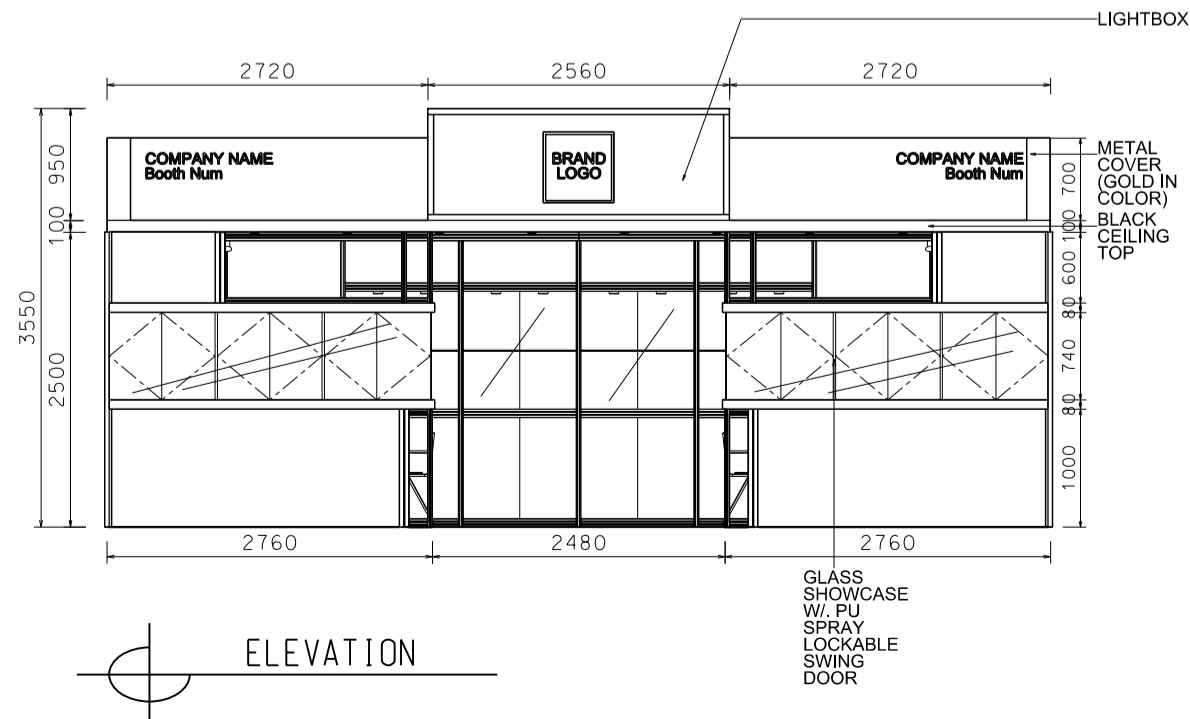

8M(W) x 3M(D) Deluxe Booth- Salon de TE

8米(闊) x 3米(深) 國際名表薈萃高級攤位

BOOTH SPECIFICATIONS		QTY.
	2740mmW x 500mmD x 740mmH (INTERNAL SIZE 2700W X 468D X 740H) FRONT TALL SHOWCASE W/ 12 X 50W EYEBALL HALOGEN DOWNLIGHT & 3 X WHITE SWING DOORS & LOCKABLE CABINET UNDERNEATH 2740mm(闊) x 500mm(深) x 740mm(高) (內部的尺寸:2720mm(闊) x 468mm(深) x 740mm(高)) 門前高身飾櫃連12 X 50w 牛眼石英燈及3 x 白色木掩門, 連有鎖地櫃	2
	1000mmW x 500mmD x 2500mmH TALL SHOWCASE W/ 2 X 50W HALOGEN DOWNLIGHT W/ GLASS SLIDING DOOR & 1 LAYER OF GLASS SHELF, CABINET UNDERNEATH 1000mm(闊) x 500mm(深) x 2500mm(高) 高身飾櫃連2 x 50W石英燈連1層玻璃層板 及玻璃趟門, 連有鎖地櫃	4
	LONG ARMED SPOTLIGHT (300MM) 23 WATT ENERGY SAVING LAMP (YELLOW LIGHT) 23瓦特燈電燈機長臂射燈(約長300mm)(黃光)	4
	50W HALOGEN UPLIGHT (FOR FASCIA) 50瓦特石英燈 (射招牌用)	8
	50W HALOGEN DOWNLIGHT (FOR ENTRANCE) 50瓦特石英燈 (門口用)	8
	500w SQUARE PIN POWER SOCKET (FOR ONE APPLIANCE USE ONLY, NOT PERMITTED FOR LIGHTING CONNECTION) 只供一件電器用之500瓦特電源方腳插連(220伏特) (不可用於照明裝置)	2
	700mmW x 700mmD x 750mmH MEETING TABLE 正方檯 (0.7米長x0.7米闊x0.75米高)	2
	BLACK LEATHER CHAIR 黑色皮椅	6
	CEILING BEAM 天花橫樑	12M
	STICKER CUT OUT COMPANY NAME & LOGO 公司名稱及商標	1
	RUBBISH BIN 廢紙箱	2
	CARPET 地毯	24SQM