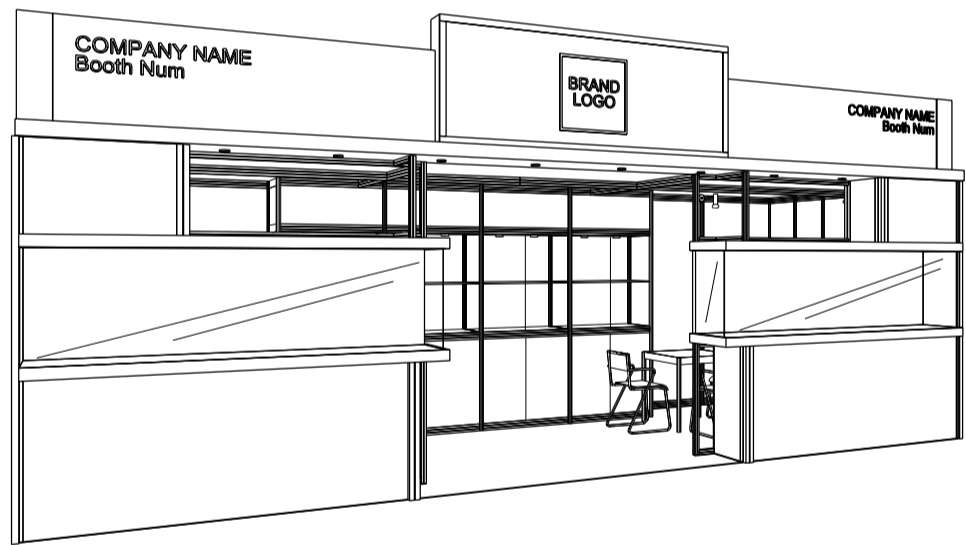

8M(W) x 3M(D) Deluxe Booth- Salon de TE

8米(闊) x 3米(深) 國際名表薈萃高級攤位

BOOTH SPECIFICATIONS		QTY.
	2740mmW x 500mmD x 740mmH (INTERNAL SIZE 2700W X 468D X 740H) FRONT TALL SHOWCASE W/ 12 X 50W EYEBALL HALOGEN DOWNLIGHT & 3 X WHITE SWING DOORS & LOCKABLE CABINET UNDERNEATH 2740mm(闊) x 500mm(深) x 740mm(高) (內部的尺寸:2720mm(闊) x 468mm(深) x 740mm(高)) 門前高身飾櫃連12 X 50w 牛眼石英燈及3 x 白色木掩門, 連有鎖地櫃	2
	1000mmW x 500mmD x 2500mmH TALL SHOWCASE W/ 2 X 50W HALOGEN DOWNLIGHT W/ GLASS SLIDING DOOR & 1 LAYER OF GLASS SHELF, CABINET UNDERNEATH 1000mm(闊) x 500mm(深) x 2500mm(高) 高身飾櫃連2 x 50W石英燈連1層玻璃層板 及玻璃趟門, 連有鎖地櫃	4
	LONG ARMED SPOTLIGHT (300MM) 23 WATT ENERGY SAVING LAMP (YELLOW LIGHT) 23瓦特燈電燈機長臂射燈(約長300mm)(黃光)	4
	50W HALOGEN UPLIGHT (FOR FASCIA) 50瓦特石英燈 (射招牌用)	8
	50W HALOGEN DOWNLIGHT (FOR ENTRANCE) 50瓦特石英燈 (門口用)	8
	500w SQUARE PIN POWER SOCKET (FOR ONE APPLIANCE USE ONLY, NOT PERMITTED FOR LIGHTING CONNECTION) 只供一件電器用之500瓦特電源方腳插連(220伏特) (不可用於照明裝置)	2
	700mmW x 700mmD x 750mmH MEETING TABLE 正方檯 (0.7米長x0.7米闊x0.75米高)	2
	BLACK LEATHER CHAIR 黑色皮椅	6
	CEILING BEAM 天花橫樑	12M
	STICKER CUT OUT COMPANY NAME & LOGO 公司名稱及商標	1
	RUBBISH BIN 廢紙箱	2
	CARPET 地毯	24SQM