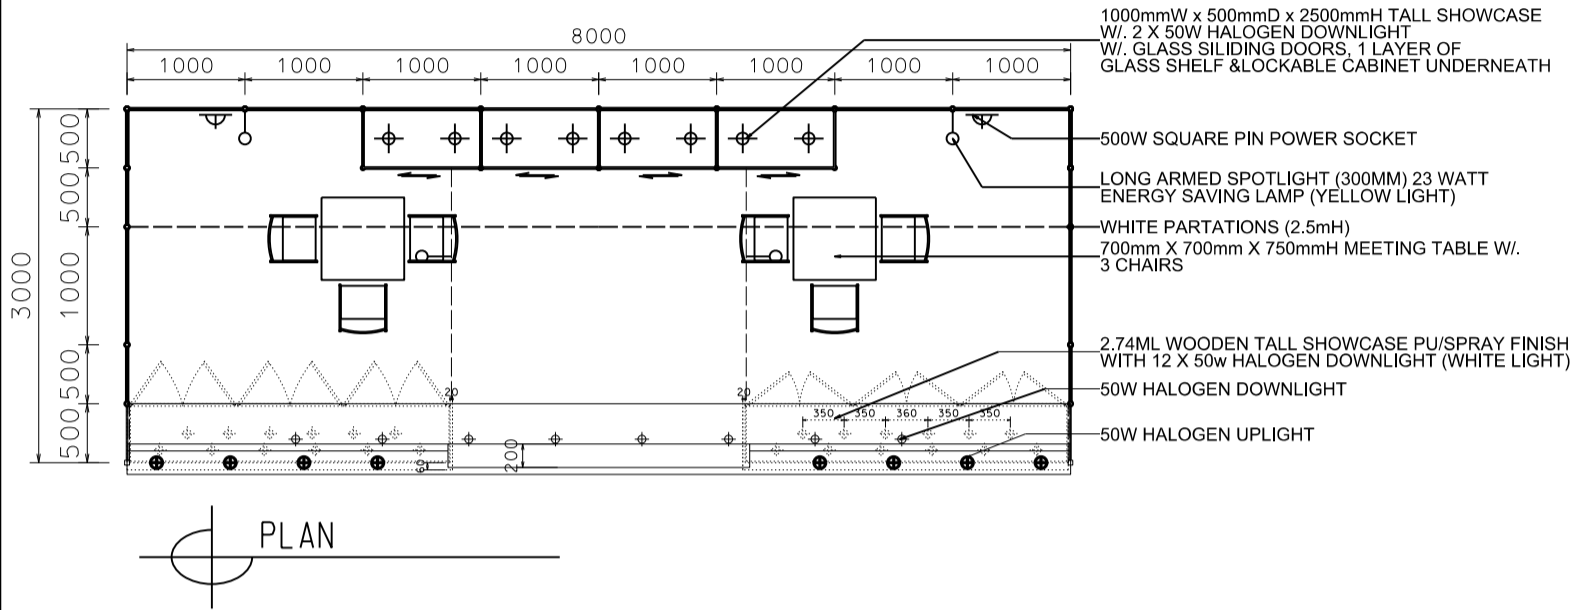

8M(W) x 3M(D) Deluxe Booth- Salon de TE

8米(闊) x 3米(深) 國際名表薈萃高級攤位

BOOTH SPECIFICATIONS		QTY.
	2740mmW x 500mmD x 740mmH (INTERNAL SIZE 2700W X 468D X 740H) FRONT TALL SHOWCASE W/ 12 X 50W EYEBALL HALOGEN DOWNLIGHT & 3 X WHITE SWING DOORS & LOCKABLE CABINET UNDERNEATH 2740mm(闊) x 500mm(深) x 740mm(高) (內部的尺寸:2720mm(闊) x 468mm(深) x 740mm(高)) 門前高身飾櫃連12 X 50w 牛眼石英燈及3 x 白色木掩門, 連有鎖地櫃	2
	1000mmW x 500mmD x 2500mmH TALL SHOWCASE W/ 2 X 50W HALOGEN DOWNLIGHT W/ GLASS SLIDING DOOR & 1 LAYER OF GLASS SHELF, CABINET UNDERNEATH 1000mm(闊) x 500mm(深) x 2500mm(高) 高身飾櫃連2 x 50W石英燈連1層玻璃層板 及玻璃趟門, 連有鎖地櫃	4
	LONG ARMED SPOTLIGHT (300MM) 23 WATT ENERGY SAVING LAMP (YELLOW LIGHT) 23瓦特燈電燈機長臂射燈(約長300mm)(黃光)	4
	50W HALOGEN UPLIGHT (FOR FASCIA) 50瓦特石英燈 (射招牌用)	8
	50W HALOGEN DOWNLIGHT (FOR ENTRANCE) 50瓦特石英燈 (門口用)	8
	500w SQUARE PIN POWER SOCKET (FOR ONE APPLIANCE USE ONLY, NOT PERMITTED FOR LIGHTING CONNECTION) 只供一件電器用之500瓦特電源方腳插連(220伏特) (不可用於照明裝置)	2
	700mmW x 700mmD x 750mmH MEETING TABLE 正方檯 (0.7米長x0.7米闊x0.75米高)	2
	BLACK LEATHER CHAIR 黑色皮椅	6
	CEILING BEAM 天花橫樑	12M
	STICKER CUT OUT COMPANY NAME & LOGO 公司名稱及商標	1
	RUBBISH BIN 廢紙箱	2
	CARPET 地毯	24SQM