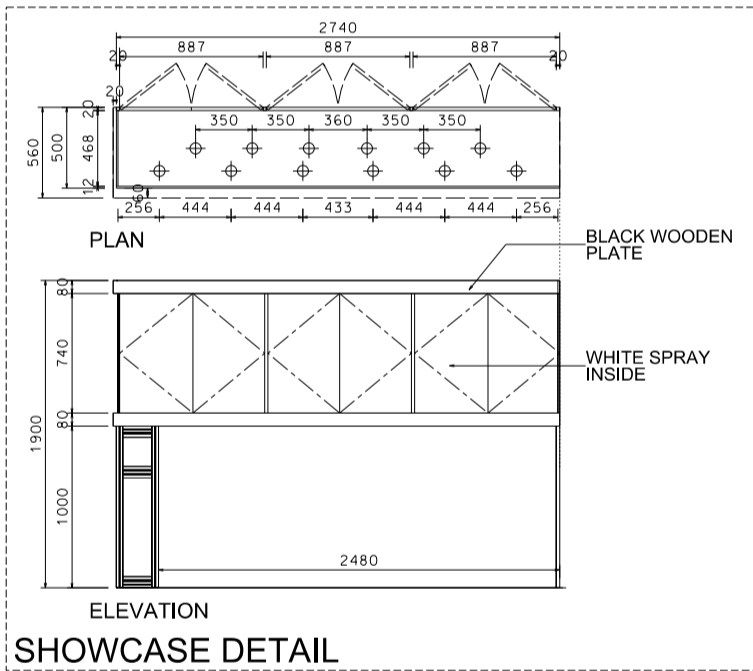

8M(W) x 3M(D) Deluxe Booth- Salon de TE

8米(闊) x 3米(深) 國際名表薈萃高級攤位

BOOTH SPECIFICATIONS		QTY.
	2740mmW x 500mmD x 740mmH (INTERNAL SIZE 2700W X 468D X 740H) FRONT TALL SHOWCASE W/ 12 X 50W EYEBALL HALOGEN DOWNLIGHT & 3 X WHITE SWING DOORS & LOCKABLE CABINET UNDERNEATH 2740mm(闊) x 500mm(深) x 740mm(高) (內部的尺寸:2720mm(闊) x 468mm(深) x 740mm(高)) 門前高身飾櫃連12 X 50w 牛眼石英燈及3 x 白色木掩門, 連有鎖地櫃	2
	1000mmW x 500mmD x 2500mmH TALL SHOWCASE W/ 2 X 50W HALOGEN DOWNLIGHT W/ GLASS SLIDING DOOR & 1 LAYER OF GLASS SHELF, CABINET UNDERNEATH 1000mm(闊) x 500mm(深) x 2500mm(高) 高身飾櫃連2 x 50W石英燈連1層玻璃層板 及玻璃趟門, 連有鎖地櫃	4
	LONG ARMED SPOTLIGHT (300MM) 23 WATT ENERGY SAVING LAMP (YELLOW LIGHT) 23瓦特燈電燈機長臂射燈(約長300mm)(黃光)	4
	50W HALOGEN UPLIGHT (FOR FASCIA) 50瓦特石英燈 (射招牌用)	8
	50W HALOGEN DOWNLIGHT (FOR ENTRANCE) 50瓦特石英燈 (門口用)	8
	500w SQUARE PIN POWER SOCKET (FOR ONE APPLIANCE USE ONLY, NOT PERMITTED FOR LIGHTING CONNECTION) 只供一件電器用之500瓦特電源方腳插連(220伏特) (不可用於照明裝置)	2
	700mmW x 700mmD x 750mmH MEETING TABLE 正方檯 (0.7米長x0.7米闊x0.75米高)	2
	BLACK LEATHER CHAIR 黑色皮椅	6
	CEILING BEAM 天花橫樑	12M
	STICKER CUT OUT COMPANY NAME & LOGO 公司名稱及商標	1
	RUBBISH BIN 廢紙箱	2
	CARPET 地毯	24SQM