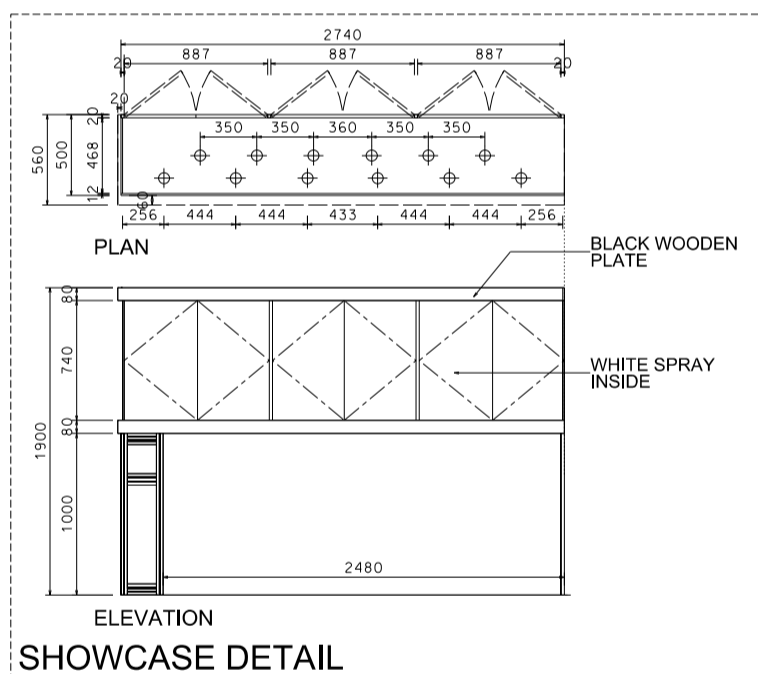

### 8M(W) x 3M(D) Deluxe Booth- Salon de TE (Left Corner)

8米(闊) x 3米(深) 國際名表薈萃高級攤位 (左邊角位)

BOOTH SPECIFICATIONS		QTY.
	2740mmW X 500mmD X 740mmH (INTERNAL SIZE 2700W X 468D X 740H) FRONT TALL SHOWCASE W/ 12 X 50W EYEBALL HALOGEN DOWNLIGHT & 3 X WHITE SWING DOORS & LOCKABLE CABINET UNDERNEATH 2740mm(闊) x 500mm(深) x 740mm(高) (內部的尺寸:2720mm(闊) x 468mm(深) x 740mm(高)) 門前高身飾櫃連12 X50w牛眼石英燈及3 x 白色木掩門, 連有鎖地櫃	2
	1000mmW x 500mmD x 2500mmH TALL SHOWCASE W/ 2 X 50W HALOGEN DOWNLIGHT, W/ GLASS SLIDING DOOR & 1 LAYER OF GLASS SHELF, CABINET UNDERNEATH 1000mm(闊) x 500mm(深) x 2500mm(高) 高身飾櫃連2 x 50W石英燈連1層玻璃層板 及玻璃掩門, 連有鎖地櫃	4
	LONG ARMED SPOTLIGHT (300MM) 23 WATT ENERGY SAVING LAMP (YELLOW LIGHT) 23 瓦特燈電燈筒長臂射燈(約長300mm)(黃光)	4
	50W HALOGEN UPLIGHT (FOR FASCIA) 50 瓦特石英燈 (射招牌用)	11
	50W HALOGEN DOWNLIGHT (FOR ENTRANCE) 50 瓦特石英燈 (射招牌用)	12
	500w SQUARE PIN POWER SOCKET (FOR ONE APPLIANCE USE ONLY, NOT PERMITTED FOR LIGHTING CONNECTION) 只供一件電器用之500瓦特電源方插(220伏特) (不可用於照明裝置)	2
	700mmW x 700mmD x 750mmH MEETING TABLE 正方形(0.7米長x0.7米闊x0.75米高)	2
	BLACK LEATHER CHAIR 黑色皮椅	6
	CEILING BEAM 天花橫樑	12.5M
	STICKER CUT OUT COMPANY NAME & LOGO 公司名稱及商標	1
	RUBBISH BIN 廢紙箱	2
	CARPET 地毯	24SQM