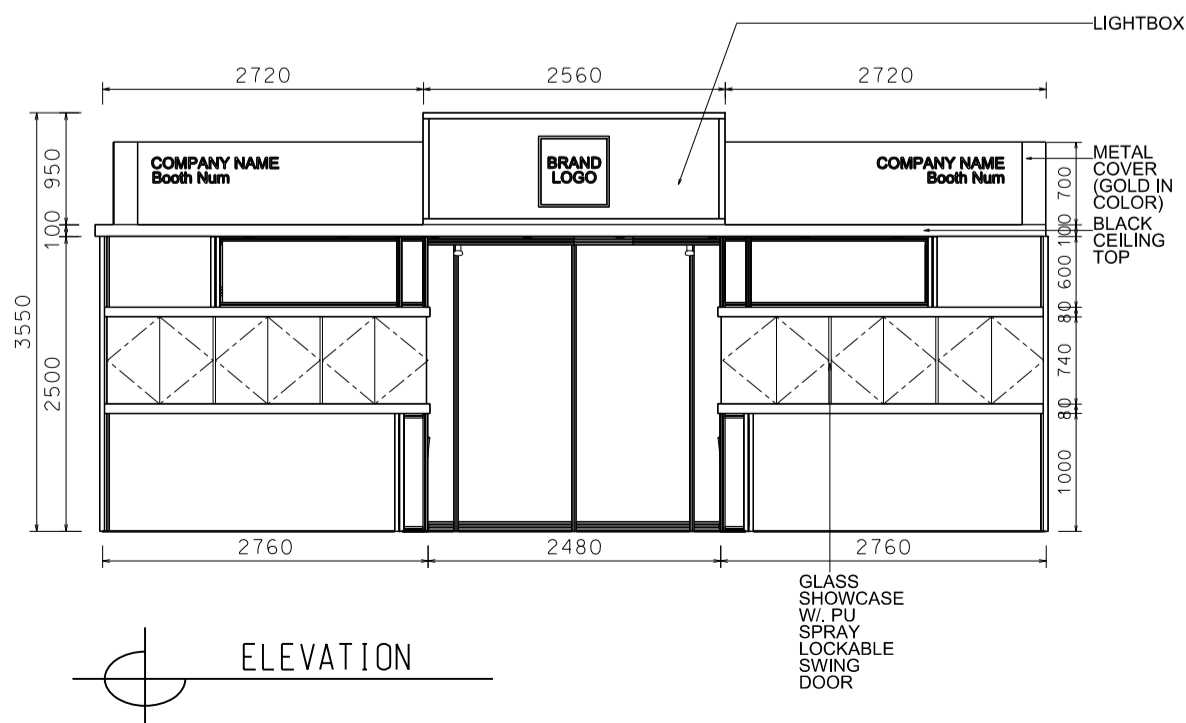

### 8M(W) x 3M(D) Deluxe Booth- Salon de TE (Left Corner)

8米(闊) x 3米(深) 國際名表薈萃高級攤位 (左邊角位)

BOOTH SPECIFICATIONS		QTY.
	2740mmW X 500mmD X 740mmH (INTERNAL SIZE 2700W X 468D X 740H) FRONT TALL SHOWCASE W/ 12 X 50W EYEBALL HALOGEN DOWNLIGHT & 3 X WHITE SWING DOORS & LOCKABLE CABINET UNDERNEATH 2740mm(闊) x 500mm(深) x 740mm(高) (內部的尺寸:2720mm(闊) x 468mm(深) x 740mm(高)) 門前高身飾櫃連12 X50w牛眼石英燈及3 x 白色木掩門, 連有鎖地櫃	2
	1000mmW x 500mmD x 2500mmH TALL SHOWCASE W/ 2 X 50W HALOGEN DOWNLIGHT, W/ GLASS SLIDING DOOR & 1 LAYER OF GLASS SHELF, CABINET UNDERNEATH 1000mm(闊) x 500mm(深) x 2500mm(高) 高身飾櫃連2 x 50W石英燈連1層玻璃層板 及玻璃掩門, 連有鎖地櫃	4
	LONG ARMED SPOTLIGHT (300MM) 23 WATT ENERGY SAVING LAMP (YELLOW LIGHT) 23 瓦特燈電燈筒長臂射燈(約長300mm)(黃光)	4
	50W HALOGEN UPLIGHT (FOR FASCIA) 50 瓦特石英燈 (射招牌用)	11
	50W HALOGEN DOWNLIGHT (FOR ENTRANCE) 50 瓦特石英燈 (射招牌用)	12
	500w SQUARE PIN POWER SOCKET (FOR ONE APPLIANCE USE ONLY, NOT PERMITTED FOR LIGHTING CONNECTION) 只供一件電器用之500瓦特電源方插(220伏特) (不可用於照明裝置)	2
	700mmW x 700mmD x 750mmH MEETING TABLE 正方形(0.7米長x0.7米闊x0.75米高)	2
	BLACK LEATHER CHAIR 黑色皮椅	6
	CEILING BEAM 天花橫樑	12.5M
	STICKER CUT OUT COMPANY NAME & LOGO 公司名稱及商標	1
	RUBBISH BIN 廢紙箱	2
	CARPET 地毯	24SQM