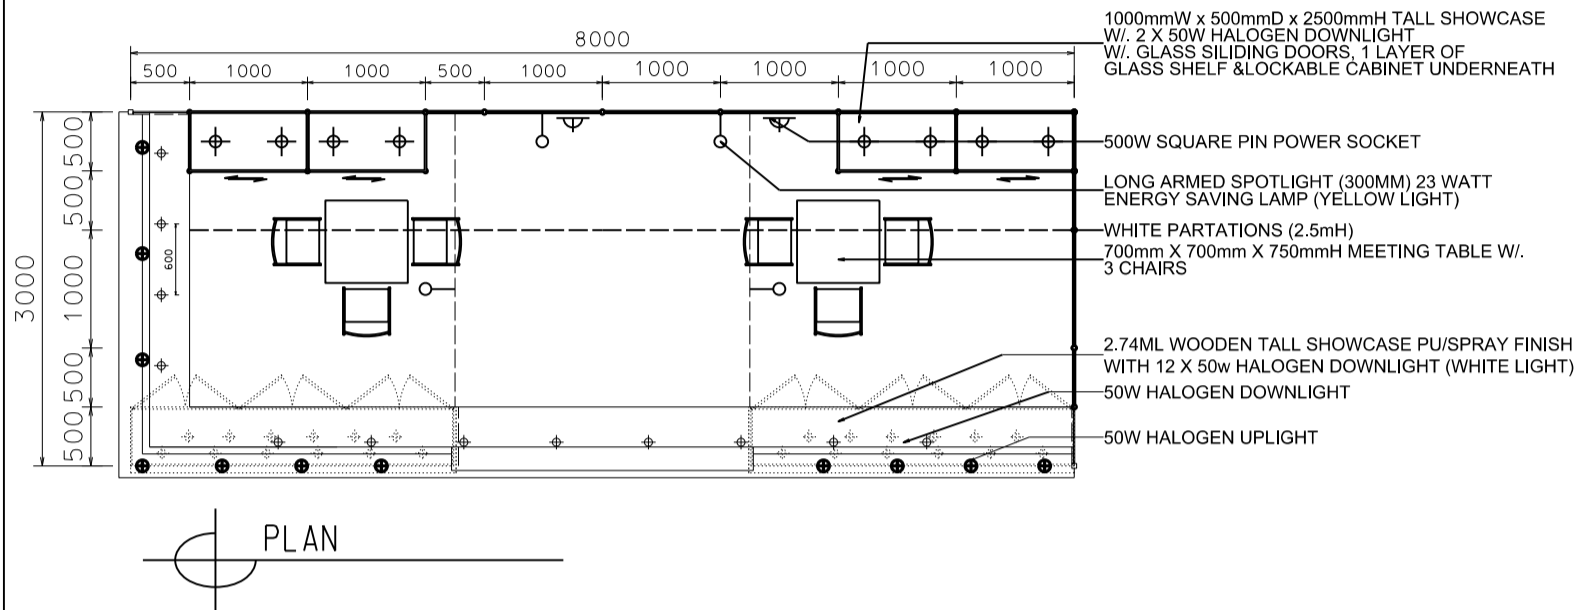

### 8M(W) x 3M(D) Deluxe Booth- Salon de TE (Left Corner)

8米(闊) x 3米(深) 國際名表薈萃高級攤位 (左邊角位)

BOOTH SPECIFICATIONS		QTY.
	2740mmW X 500mmD X 740mmH (INTERNAL SIZE 2700W X 468D X 740H) FRONT TALL SHOWCASE W/ 12 X 50W EYEBALL HALOGEN DOWNLIGHT & 3 X WHITE SWING DOORS & LOCKABLE CABINET UNDERNEATH 2740mm(闊) x 500mm(深) x 740mm(高) (內部的尺寸:2720mm(闊) x 468mm(深) x 740mm(高)) 門前高身飾櫃連12 X50w牛眼石英燈及3 x 白色木掩門, 連有鎖地櫃	2
	1000mmW x 500mmD x 2500mmH TALL SHOWCASE W/ 2 X 50W HALOGEN DOWNLIGHT, W/ GLASS SLIDING DOOR & 1 LAYER OF GLASS SHELF, CABINET UNDERNEATH 1000mm(闊) x 500mm(深) x 2500mm(高) 高身飾櫃連2 x 50W石英燈連1層玻璃層板 及玻璃掩門, 連有鎖地櫃	4
	LONG ARMED SPOTLIGHT (300MM) 23 WATT ENERGY SAVING LAMP (YELLOW LIGHT) 23 瓦特燈電燈筒長臂射燈(約長300mm)(黃光)	4
	50W HALOGEN UPLIGHT (FOR FASCIA) 50 瓦特石英燈 (射招牌用)	11
	50W HALOGEN DOWNLIGHT (FOR ENTRANCE) 50 瓦特石英燈 (射招牌用)	12
	500w SQUARE PIN POWER SOCKET (FOR ONE APPLIANCE USE ONLY, NOT PERMITTED FOR LIGHTING CONNECTION) 只供一件電器用之500瓦特電源方插(220伏特) (不可用於照明裝置)	2
	700mmW x 700mmD x 750mmH MEETING TABLE 正方形(0.7米長x0.7米闊x0.75米高)	2
	BLACK LEATHER CHAIR 黑色皮椅	6
	CEILING BEAM 天花橫樑	12.5M
	STICKER CUT OUT COMPANY NAME & LOGO 公司名稱及商標	1
	RUBBISH BIN 廢紙箱	2
	CARPET 地毯	24SQM