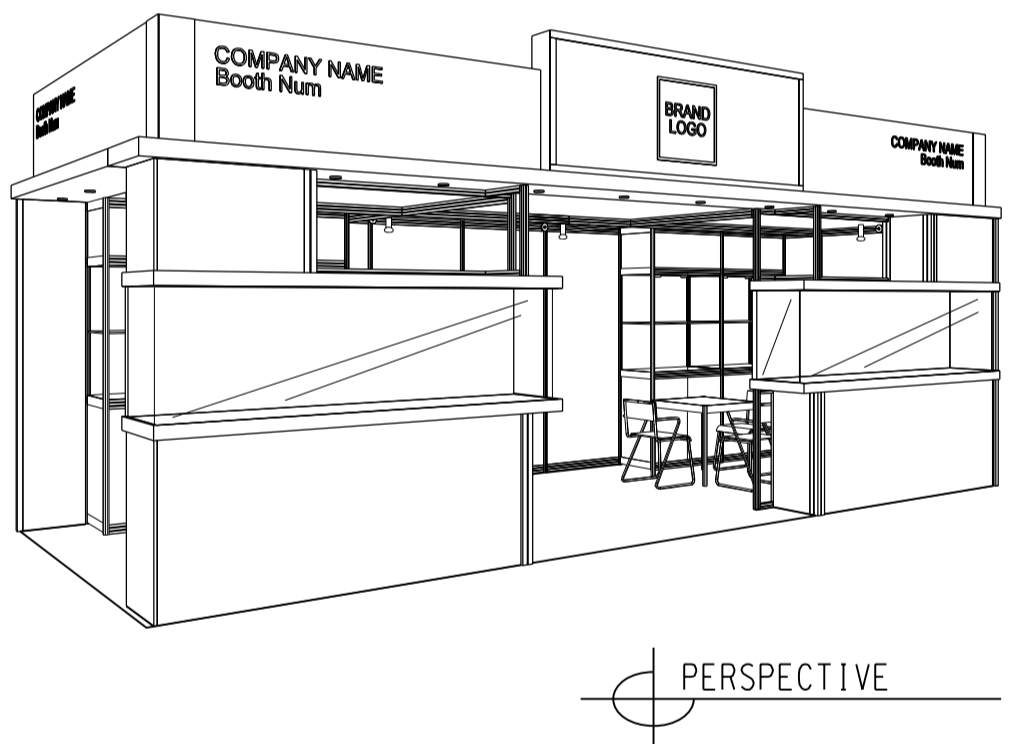

### 8M(W) x 3M(D) Deluxe Booth- Salon de TE (Left Corner)

8米(闊) x 3米(深) 國際名表薈萃高級攤位 (左邊角位)

BOOTH SPECIFICATIONS		QTY.
	2740mmW X 500mmD X 740mmH (INTERNAL SIZE 2700W X 468D X 740H) FRONT TALL SHOWCASE W/ 12 X 50W EYEBALL HALOGEN DOWNLIGHT & 3 X WHITE SWING DOORS & LOCKABLE CABINET UNDERNEATH 2740mm(闊) x 500mm(深) x 740mm(高) (內部的尺寸:2720mm(闊) x 468mm(深) x 740mm(高)) 門前高身飾櫃連12 X50w牛眼石英燈及3 x 白色木掩門, 連有鎖地櫃	2
	1000mmW x 500mmD x 2500mmH TALL SHOWCASE W/ 2 X 50W HALOGEN DOWNLIGHT, W/ GLASS SLIDING DOOR & 1 LAYER OF GLASS SHELF, CABINET UNDERNEATH 1000mm(闊) x 500mm(深) x 2500mm(高) 高身飾櫃連2 x 50W石英燈連1層玻璃層板 及玻璃掩門, 連有鎖地櫃	4
	LONG ARMED SPOTLIGHT (300MM) 23 WATT ENERGY SAVING LAMP (YELLOW LIGHT) 23 瓦特燈電燈筒長臂射燈(約長300mm)(黃光)	4
	50W HALOGEN UPLIGHT (FOR FASCIA) 50 瓦特石英燈 (射招牌用)	11
	50W HALOGEN DOWNLIGHT (FOR ENTRANCE) 50 瓦特石英燈 (射招牌用)	12
	500w SQUARE PIN POWER SOCKET (FOR ONE APPLIANCE USE ONLY, NOT PERMITTED FOR LIGHTING CONNECTION) 只供一件電器用之500瓦特電源方插(220伏特) (不可用於照明裝置)	2
	700mmW x 700mmD x 750mmH MEETING TABLE 正方形(0.7米長x0.7米闊x0.75米高)	2
	BLACK LEATHER CHAIR 黑色皮椅	6
	CEILING BEAM 天花橫樑	12.5M
	STICKER CUT OUT COMPANY NAME & LOGO 公司名稱及商標	1
	RUBBISH BIN 廢紙箱	2
	CARPET 地毯	24SQM