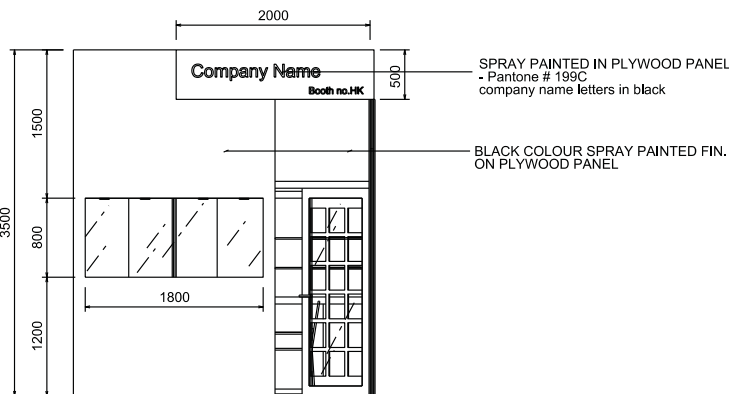

3M x 5M Premium Booth Option C

三米乘五米特級攤位C

BOOTH SPECIFICATION		QTY
	Tall showcase with 3 (50w) halogen downlight & 2 layer glass shelves & glass door, cabinet underneath (1mW x 2.5mH x 0.5mD)	3
	Front tall showcase with 4 (70w) HQL white downlight (2mW x 0.5mD x 0.8mH)	1
	Glass shelf (flat) (1mL x 0.3mD)	4
	Glass swing door (1mL x 2mH)	1
	Square meeting table (0.7m X 0.7m x 0.75mH)	1
	Black leather chair	3
	Longarmed spotlight w/ 23W energy saving lamp (yellow)	5
	50W Halogen downlight	1
	500w Square pin power socket	1