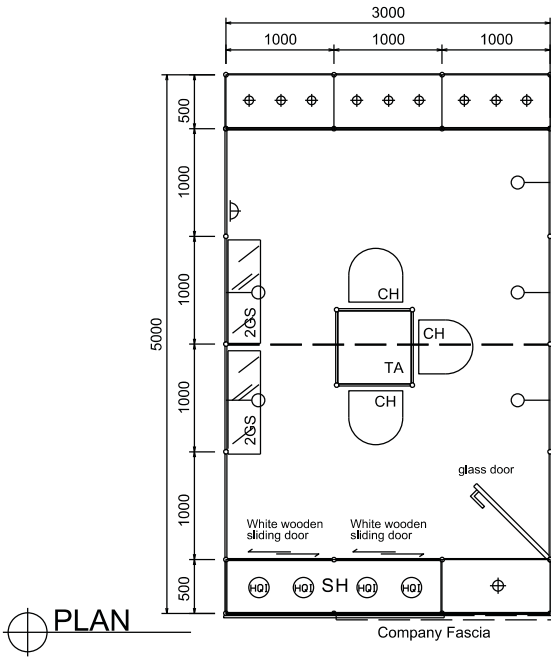

3M x 5M Premium Booth Option C

三米乘五米特級攤位C

BOOTH SPECIFICATION		QTY
	Tall showcase with 3 (50w) halogen downlight & 2 layer glass shelves & glass door, cabinet underneath (1mW x 2.5mH x 0.5mD)	3
	Front tall showcase with 4 (70w) HQL white downlight (2mW x 0.5mD x 0.8mH)	1
	Glass shelf (flat) (1mL x 0.3mD)	4
	Glass swing door (1mL x 2mH)	1
	Square meeting table (0.7m X 0.7m x 0.75mH)	1
	Black leather chair	3
	Longarmed spotlight w/ 23W energy saving lamp (yellow)	5
	50W Halogen downlight	1
	500w Square pin power socket	1