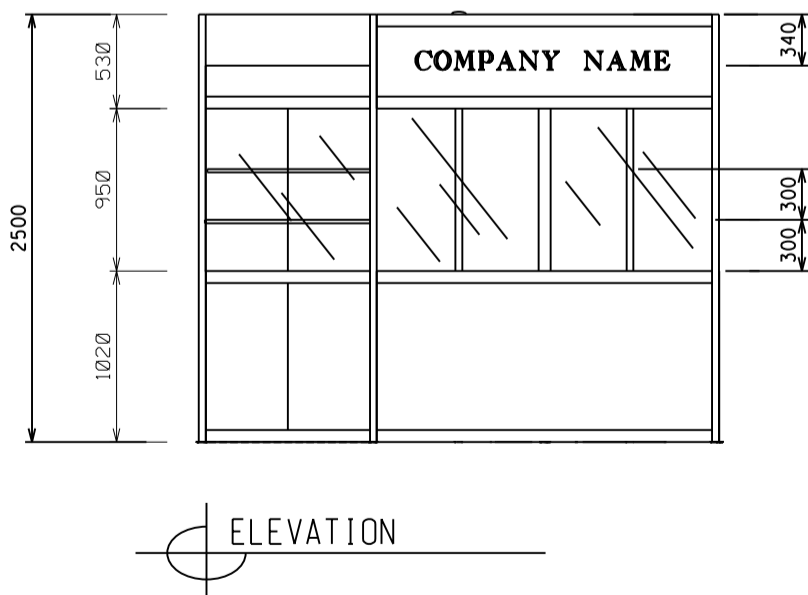

3M(W) x 3M(D) Standard Booth (Left Corner)

三米乘三米標準攤位(左邊角位)

BOOTH SPECIFICATIONS		QTY.
	2000L TALL SHOWCASE W/. 4 X 50W HALOGEN DOWNLIGHT & FLUORECENT TUBE INSIDE	1
	1000L TALL SHOWCASE W/. 2 X 23W RECESS DOWNLIGHT	1
	700mmL X 700mmW X 750mmH MEETING TABLE	1
	BLACK LEATHER CHAIR	3
	23W ENERGY SAVING LAMP LONGARMED SPOTLIGHT (YELLOW LIGHT)	2
	FLUORECENT TUBE	2
	RUBBISH BIN & CARPET (9sqm.)	