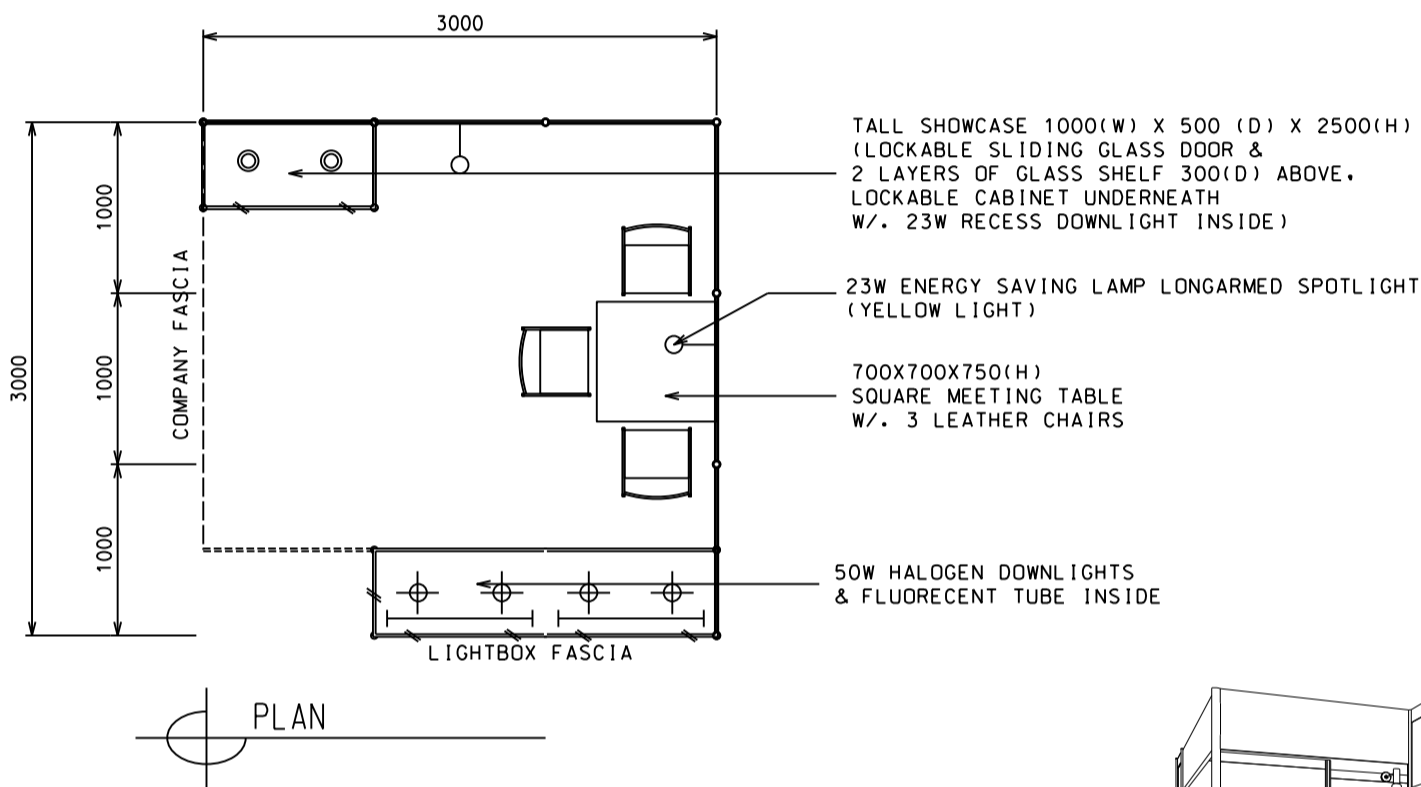

3M(W) x 3M(D) Standard Booth (Left Corner)

三米乘三米標準攤位(左邊角位)

BOOTH SPECIFICATIONS		QTY.
	2000L TALL SHOWCASE W/. 4 X 50W HALOGEN DOWNLIGHT & FLUORECENT TUBE INSIDE	1
	1000L TALL SHOWCASE W/. 2 X 23W RECESS DOWNLIGHT	1
	700mmL X 700mmW X 750mmH MEETING TABLE	1
	BLACK LEATHER CHAIR	3
	23W ENERGY SAVING LAMP LONGARMED SPOTLIGHT (YELLOW LIGHT)	2
	FLUORECENT TUBE	2
	RUBBISH BIN & CARPET (9sqm.)	