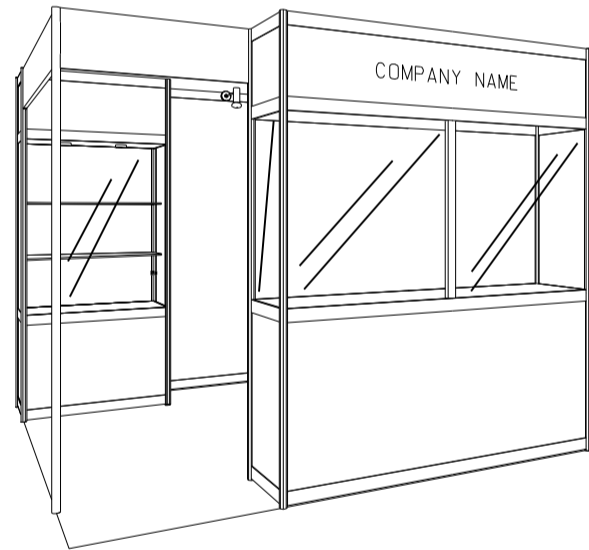

3M(W) x 3M(D) Standard Booth (Left Corner)

三米乘三米標準攤位(左邊角位)

BOOTH SPECIFICATIONS		QTY.
	2000L TALL SHOWCASE W/. 4 X 50W HALOGEN DOWNLIGHT & FLUORECENT TUBE INSIDE	1
	1000L TALL SHOWCASE W/. 2 X 23W RECESS DOWNLIGHT	1
	700mmL X 700mmW X 750mmH MEETING TABLE	1
	BLACK LEATHER CHAIR	3
	23W ENERGY SAVING LAMP LONGARMED SPOTLIGHT (YELLOW LIGHT)	2
	FLUORECENT TUBE	2
	RUBBISH BIN & CARPET (9sqm.)	