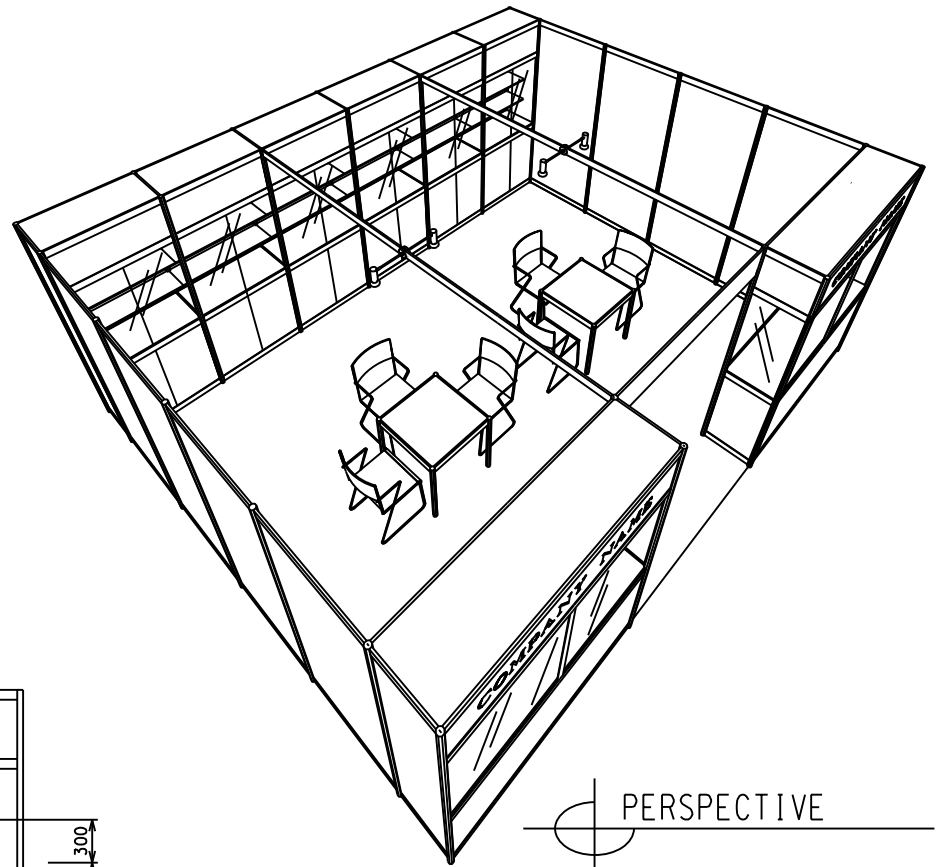

Hong Kong Watch & Clock Fair

香港鐘表展

6M(W) x 5M(D) Standard Booth

六米乘五米標準攤位

BOOTH SPECIFICATIONS		QTY.
	2000L TALL SHOWCASE W/ 4 X 50W HALOGEN DOWNLIGHT & FLUORECENT TUBE INSIDE	2
	1000L TALL SHOWCASE W/ 2 X 23W RECESS DOWNLIGHT	6
	700mmL X 700mmW X 750mmH MEETING TABLE	2
	BLACK LEATHER CHAIR	6
	FLUORESCENT TUBE	4
	23W ENERGY SAVING LAMP LONGARMED SPOTLIGHT (YELLOW LIGHT)	4
	CEILING BEAM	8M
	RUBBISH BIN & CARPET (30sqm.)	