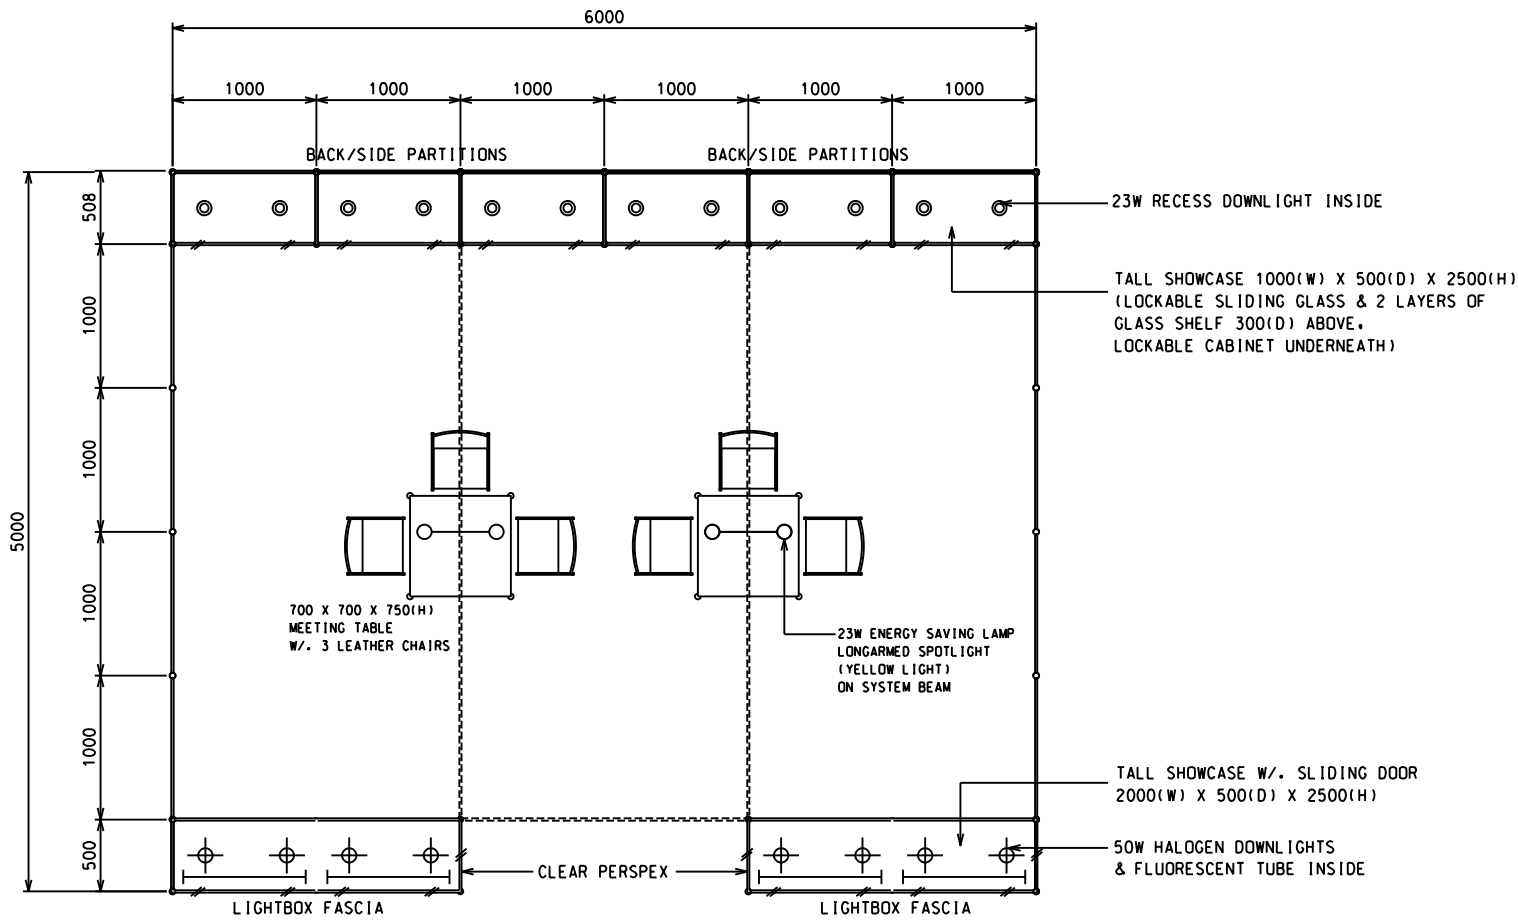

Hong Kong Watch & Clock Fair

香港鐘表展

6M(W) x 5M(D) Standard Booth

六米乘五米標準攤位

BOOTH SPECIFICATIONS		QTY.
	2000L TALL SHOWCASE W/ 4 X 50W HALOGEN DOWNLIGHT & FLUORECENT TUBE INSIDE	2
	1000L TALL SHOWCASE W/ 2 X 23W RECESS DOWNLIGHT	6
	700mmL X 700mmW X 750mmH MEETING TABLE	2
	BLACK LEATHER CHAIR	6
	FLUORESCENT TUBE	4
	23W ENERGY SAVING LAMP LONGARMED SPOTLIGHT (YELLOW LIGHT)	4
	CEILING BEAM	8M
	RUBBISH BIN & CARPET (30sqm.)	