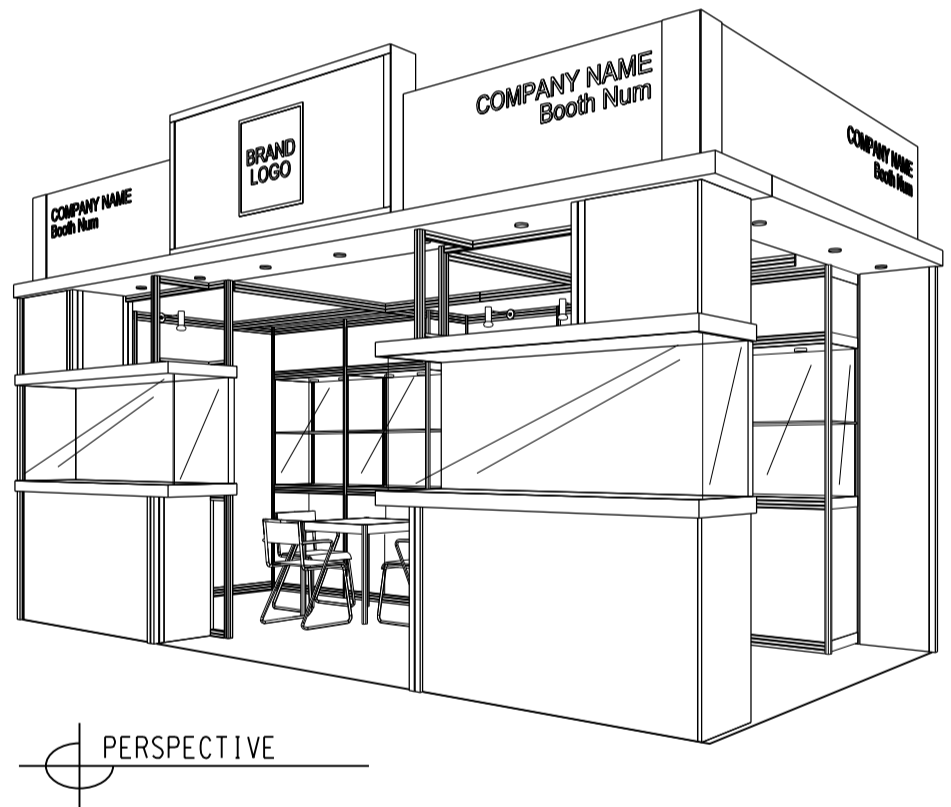

6M(W) x 3M(D) Deluxe Booth- Salon de TE (Right Corner)

6米(闊) x 3米(深) 國際名表薈萃高級攤位 (右邊角位)

BOOTH SPECIFICATIONS		QTY.
	1990mmW x 500mmD x 740mmH (INTERNAL SIZE 1950W X 468D X 740H) FRONT TALL SHOWCASE W/ 10 X 50W EYEBALL HALOGEN DOWNLIGHT & 2 X WHITE SWING DOORS & LOCKABLE CABINET UNDERNEATH 1990mm(闊) x 500mm(深) x 740mm(高) (內部的尺寸: 1950mm(闊) x 468mm(深) x 740mm(高)) 門前高身飾櫃連10 x 50w 射燈及2 x 白色木旋門, 連有鎖地櫃	2
	1000mmW x 500mmD x 2500mmH TALL SHOWCASE W/ 2 X 50W HALOGEN DOWNLIGHT, W/ GLASS SILIDING DOOR & 1 LAYER OF GLASS SHELF, CABINET UNDERNEATH 1000mm(闊) x 500mm(深) x 2500mm(高) 高身飾櫃連2 x 50W 射燈連1層玻璃層板及玻璃趟門, 連有鎖地櫃	4
	LONG ARMED SPOTLIGHT (300MM) 23 WATT ENERGY SAVING LAMP (YELLOW LIGHT) 23瓦特射燈(射燈約長300mm)(黃光)	4
	50W HALOGEN UPLIGHT (FOR FASCIA) 50瓦特射燈 (射燈用)	9
	50W HALOGEN DOWNLIGHT (FOR ENTRANCE) 50瓦特射燈 (門口用)	10
	500w SQUARE PIN POWER SOCKET (FOR ONE APPLIANCE USE ONLY, NOT PERMITTED FOR LIGHTING CONNECTION) 只供一件電器用之500瓦特電源方插(220伏特) (不可用於照明裝置)	2
	700mmW x 700mmD x 750mmH MEETING TABLE 正方形 (0.7米長x0.7米闊x0.75米高)	2
	BLACK LEATHER CHAIR 黑色皮椅	6
	CEILING BEAM 天花橫樑	9.5M
	STICKER CUT OUT COMPANY NAME & LOGO 公司名稱及商標	1
	RUBBISH BIN 廢紙箱	2
	CARPET 地毯	18sqm