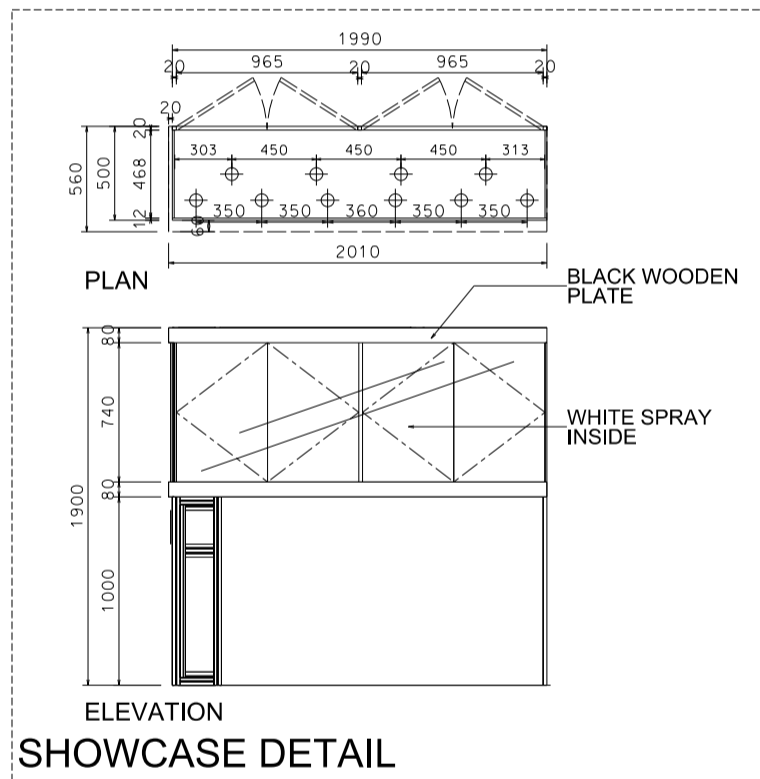

6M(W) x 3M(D) Deluxe Booth- Salon de TE (Right Corner)

6米(闊) x 3米(深) 國際名表薈萃高級攤位 (右邊角位)

BOOTH SPECIFICATIONS		QTY.
	1990mmW x 500mmD x 740mmH (INTERNAL SIZE 1950W X 468D X 740H) FRONT TALL SHOWCASE W/ 10 X 50W EYEBALL HALOGEN DOWNLIGHT & 2 X WHITE SWING DOORS & LOCKABLE CABINET UNDERNEATH 1990mm(闊) x 500mm(深) x 740mm(高) (內部的尺寸: 1950mm(闊) x 468mm(深) x 740mm(高)) 門前高身飾櫃連10 x 50w 射燈及2 x 白色木旋門, 連有鎖地櫃	2
	1000mmW x 500mmD x 2500mmH TALL SHOWCASE W/ 2 X 50W HALOGEN DOWNLIGHT, W/ GLASS SILIDING DOOR & 1 LAYER OF GLASS SHELF, CABINET UNDERNEATH 1000mm(闊) x 500mm(深) x 2500mm(高) 高身飾櫃連2 x 50W 射燈連1層玻璃層板及玻璃趟門, 連有鎖地櫃	4
	LONG ARMED SPOTLIGHT (300MM) 23 WATT ENERGY SAVING LAMP (YELLOW LIGHT) 23瓦特射燈(射燈約長300mm)(黃光)	4
	50W HALOGEN UPLIGHT (FOR FASCIA) 50瓦特射燈 (射燈用)	9
	50W HALOGEN DOWNLIGHT (FOR ENTRANCE) 50瓦特射燈 (門口用)	10
	500w SQUARE PIN POWER SOCKET (FOR ONE APPLIANCE USE ONLY, NOT PERMITTED FOR LIGHTING CONNECTION) 只供一件電器用之500瓦特電源方插(220伏特) (不可用於照明裝置)	2
	700mmW x 700mmD x 750mmH MEETING TABLE 正方形 (0.7米長x0.7米闊x0.75米高)	2
	BLACK LEATHER CHAIR 黑色皮椅	6
	CEILING BEAM 天花橫樑	9.5M
	STICKER CUT OUT COMPANY NAME & LOGO 公司名稱及商標	1
	RUBBISH BIN 廢紙箱	2
	CARPET 地毯	18sqm