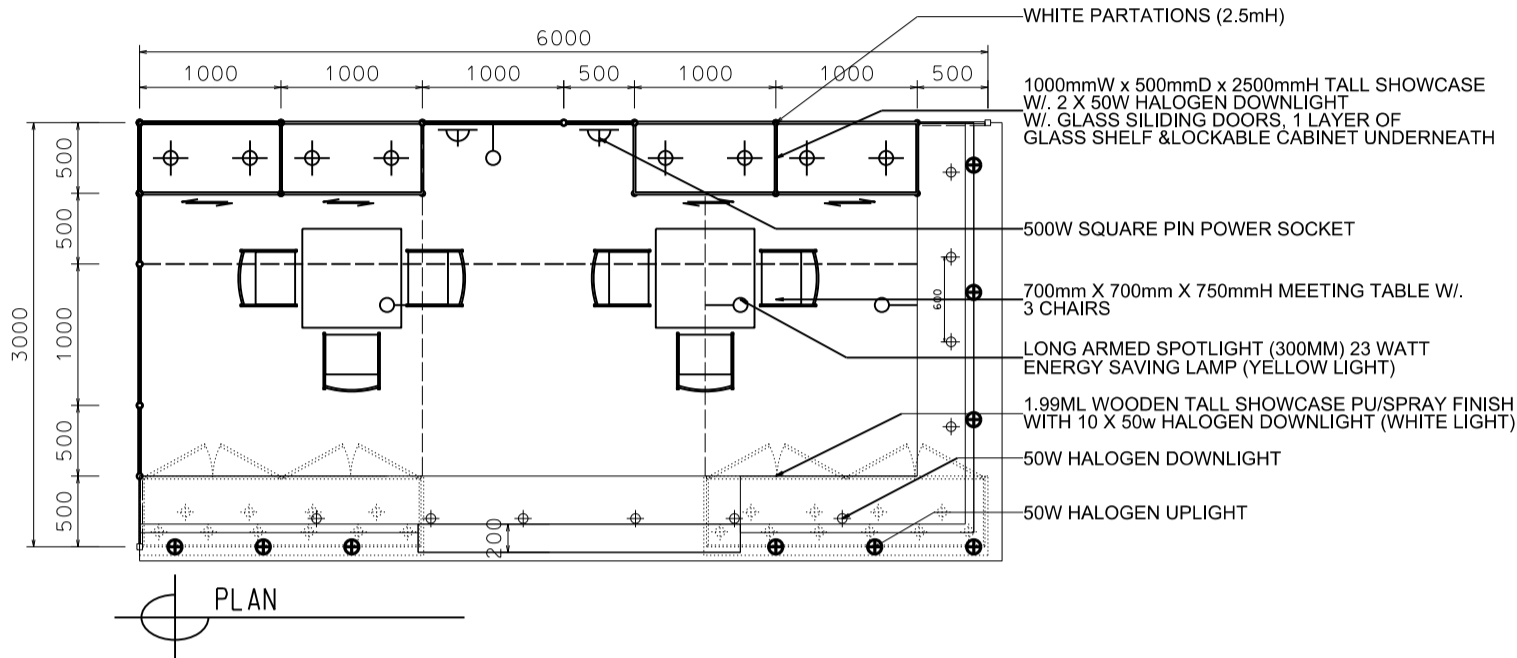

6M(W) x 3M(D) Deluxe Booth- Salon de TE (Right Corner)

6米(闊) x 3米(深) 國際名表薈萃高級攤位 (右邊角位)

BOOTH SPECIFICATIONS		QTY.
	1990mmW x 500mmD x 740mmH (INTERNAL SIZE 1950W X 468D X 740H) FRONT TALL SHOWCASE W/ 10 X 50W EYEBALL HALOGEN DOWNLIGHT & 2 X WHITE SWING DOORS & LOCKABLE CABINET UNDERNEATH 1990mm(闊) x 500mm(深) x 740mm(高) (內部的尺寸: 1950mm(闊) x 468mm(深) x 740mm(高)) 門前高身飾櫃連10 x 50w 射燈及2 x 白色木旋門, 連有鎖地櫃	2
	1000mmW x 500mmD x 2500mmH TALL SHOWCASE W/ 2 X 50W HALOGEN DOWNLIGHT, W/ GLASS SILIDING DOOR & 1 LAYER OF GLASS SHELF, CABINET UNDERNEATH 1000mm(闊) x 500mm(深) x 2500mm(高) 高身飾櫃連2 x 50W 射燈連1層玻璃層板及玻璃趟門, 連有鎖地櫃	4
	LONG ARMED SPOTLIGHT (300MM) 23 WATT ENERGY SAVING LAMP (YELLOW LIGHT) 23瓦特射燈(射燈約長300mm)(黃光)	4
	50W HALOGEN UPLIGHT (FOR FASCIA) 50瓦特射燈 (射燈用)	9
	50W HALOGEN DOWNLIGHT (FOR ENTRANCE) 50瓦特射燈 (門口用)	10
	500w SQUARE PIN POWER SOCKET (FOR ONE APPLIANCE USE ONLY, NOT PERMITTED FOR LIGHTING CONNECTION) 只供一件電器用之500瓦特電源方插(220伏特) (不可用於照明裝置)	2
	700mmW x 700mmD x 750mmH MEETING TABLE 正方形 (0.7米長x0.7米闊x0.75米高)	2
	BLACK LEATHER CHAIR 黑色皮椅	6
	CEILING BEAM 天花橫樑	9.5M
	STICKER CUT OUT COMPANY NAME & LOGO 公司名稱及商標	1
	RUBBISH BIN 廢紙箱	2
	CARPET 地毯	18sqm