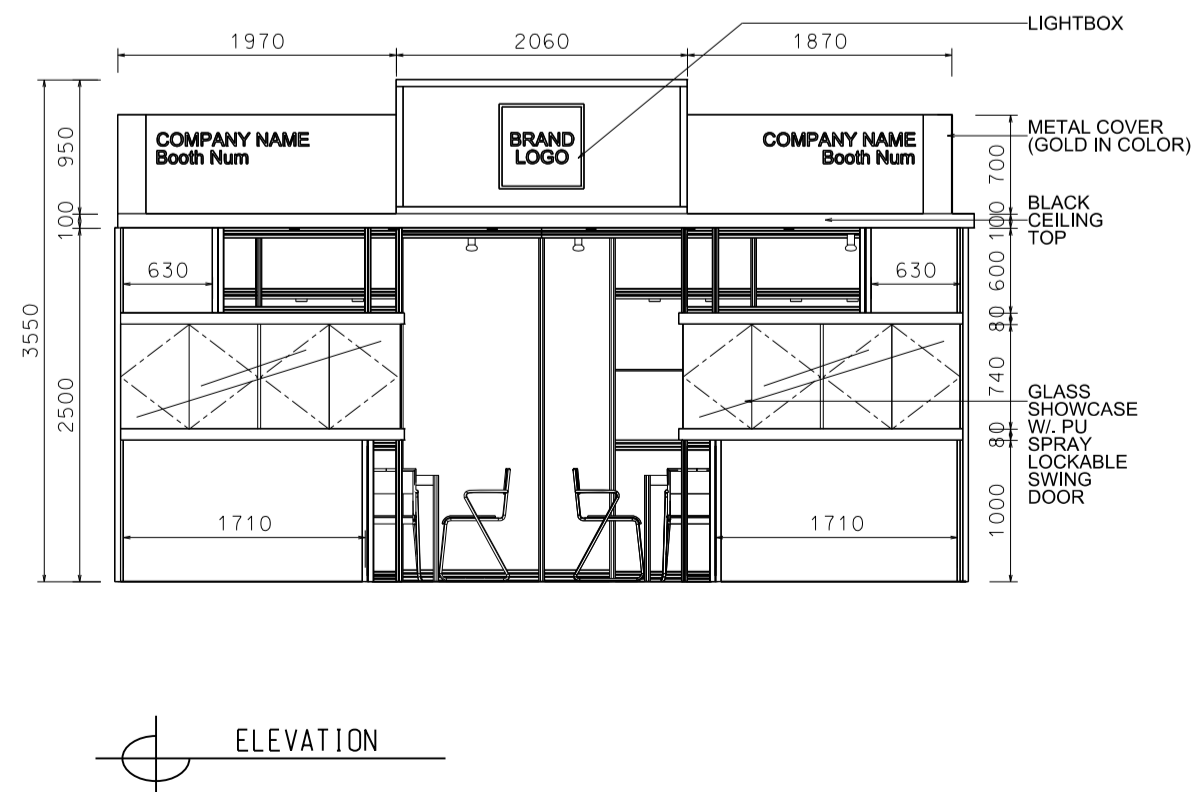

6M(W) x 3M(D) Deluxe Booth- Salon de TE (Right Corner)

6米(闊) x 3米(深) 國際名表薈萃高級攤位 (右邊角位)

BOOTH SPECIFICATIONS		QTY.
	1990mmW x 500mmD x 740mmH (INTERNAL SIZE 1950W X 468D X 740H) FRONT TALL SHOWCASE W/ 10 X 50W EYEBALL HALOGEN DOWNLIGHT & 2 X WHITE SWING DOORS & LOCKABLE CABINET UNDERNEATH 1990mm(闊) x 500mm(深) x 740mm(高) (內部的尺寸: 1950mm(闊) x 468mm(深) x 740mm(高)) 門前高身飾櫃連10 x 50w 射燈及2 x 白色木旋門, 連有鎖地櫃	2
	1000mmW x 500mmD x 2500mmH TALL SHOWCASE W/ 2 X 50W HALOGEN DOWNLIGHT, W/ GLASS SILIDING DOOR & 1 LAYER OF GLASS SHELF, CABINET UNDERNEATH 1000mm(闊) x 500mm(深) x 2500mm(高) 高身飾櫃連2 x 50W 射燈連1層玻璃層板及玻璃趟門, 連有鎖地櫃	4
	LONG ARMED SPOTLIGHT (300MM) 23 WATT ENERGY SAVING LAMP (YELLOW LIGHT) 23瓦特射燈(射燈約長300mm)(黃光)	4
	50W HALOGEN UPLIGHT (FOR FASCIA) 50瓦特射燈 (射燈用)	9
	50W HALOGEN DOWNLIGHT (FOR ENTRANCE) 50瓦特射燈 (門口用)	10
	500w SQUARE PIN POWER SOCKET (FOR ONE APPLIANCE USE ONLY, NOT PERMITTED FOR LIGHTING CONNECTION) 只供一件電器用之500瓦特電源方插(220伏特) (不可用於照明裝置)	2
	700mmW x 700mmD x 750mmH MEETING TABLE 正方形 (0.7米長x0.7米闊x0.75米高)	2
	BLACK LEATHER CHAIR 黑色皮椅	6
	CEILING BEAM 天花橫樑	9.5M
	STICKER CUT OUT COMPANY NAME & LOGO 公司名稱及商標	1
	RUBBISH BIN 廢紙箱	2
	CARPET 地毯	18sqm