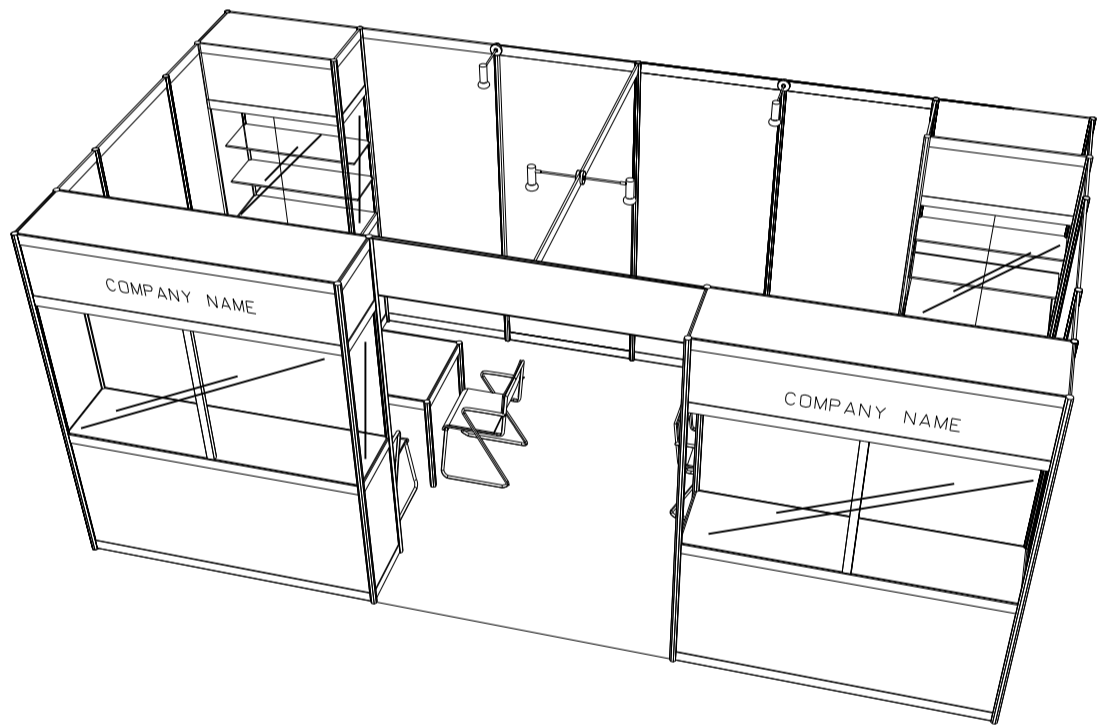

Hong Kong Watch & Clock Fair

香港鐘表展

6M(W) x 3M(D) Standard Booth

六米乘三米標準攤位

BOOTH SPECIFICATIONS		QTY.
	2000L TALL SHOWCASE W/. 4 X 50W HALOGEN DOWNLIGHT & FLUORECENT TUBE INSIDE	2
	1000L TALL SHOWCASE W/. 2 X 23W RECESS DOWNLIGHT	2
	700mmL X 700mmW X 750mmH MEETING TABLE	2
	BLACK LEATHER CHAIR	6
	FLUORESCENT TUBE	4
	23W ENERGY SAVING LAMP LONGARMED SPOTLIGHT (YELLOW LIGHT)	4
	CEILING BEAM	2.5M
	RUBBISH BIN & CARPET (15sqm.)	