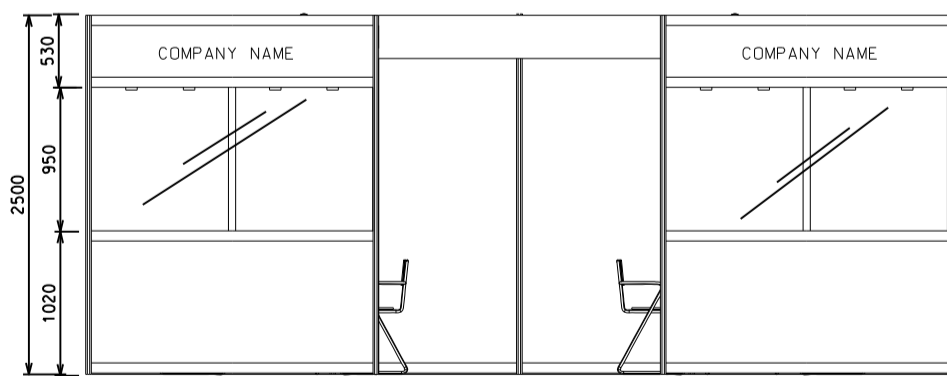

Hong Kong Watch & Clock Fair

香港鐘表展

6M(W) x 3M(D) Standard Booth

六米乘三米標準攤位

BOOTH SPECIFICATIONS		QTY.
	2000L TALL SHOWCASE W/. 4 X 50W HALOGEN DOWNLIGHT & FLUORECENT TUBE INSIDE	2
	1000L TALL SHOWCASE W/. 2 X 23W RECESS DOWNLIGHT	2
	700mmL X 700mmW X 750mmH MEETING TABLE	2
	BLACK LEATHER CHAIR	6
	FLUORESCENT TUBE	4
	23W ENERGY SAVING LAMP LONGARMED SPOTLIGHT (YELLOW LIGHT)	4
	CEILING BEAM	2.5M
	RUBBISH BIN & CARPET (15sqm.)	