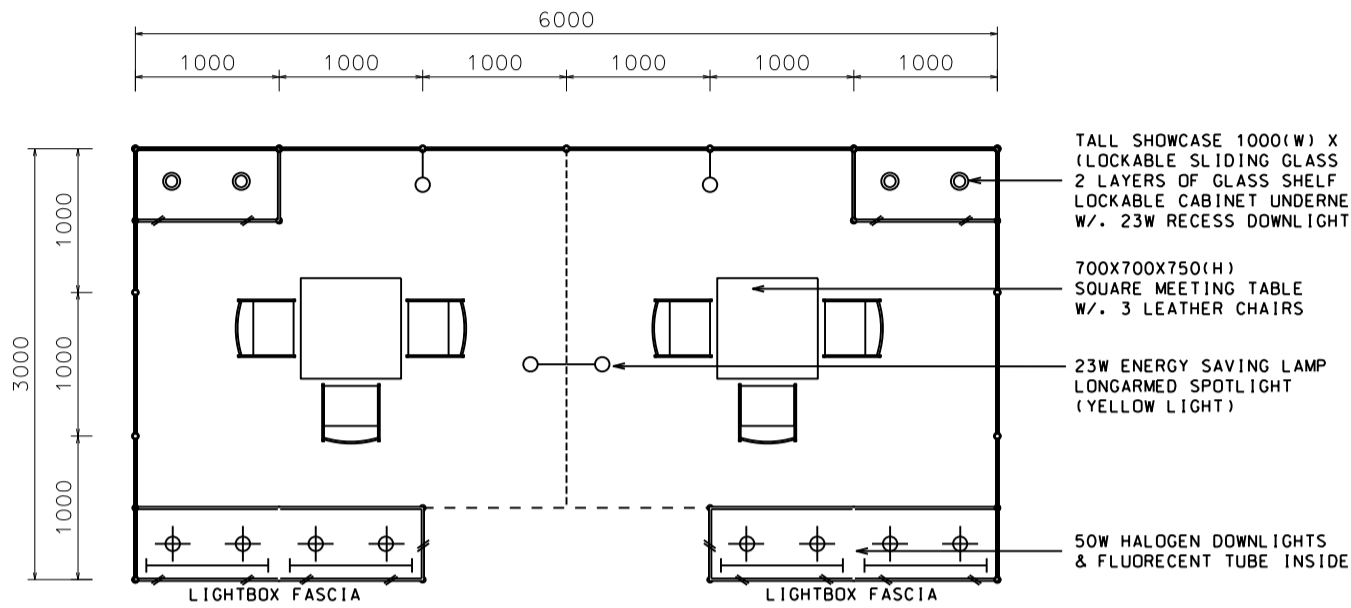

Hong Kong Watch & Clock Fair

香港鐘表展

6M(W) x 3M(D) Standard Booth

六米乘三米標準攤位

BOOTH SPECIFICATIONS		QTY.
	2000L TALL SHOWCASE W/. 4 X 50W HALOGEN DOWNLIGHT & FLUORECENT TUBE INSIDE	2
	1000L TALL SHOWCASE W/. 2 X 23W RECESS DOWNLIGHT	2
	700mmL X 700mmW X 750mmH MEETING TABLE	2
	BLACK LEATHER CHAIR	6
	FLUORESCENT TUBE	4
	23W ENERGY SAVING LAMP LONGARMED SPOTLIGHT (YELLOW LIGHT)	4
	CEILING BEAM	2.5M
	RUBBISH BIN & CARPET (15sqm.)	