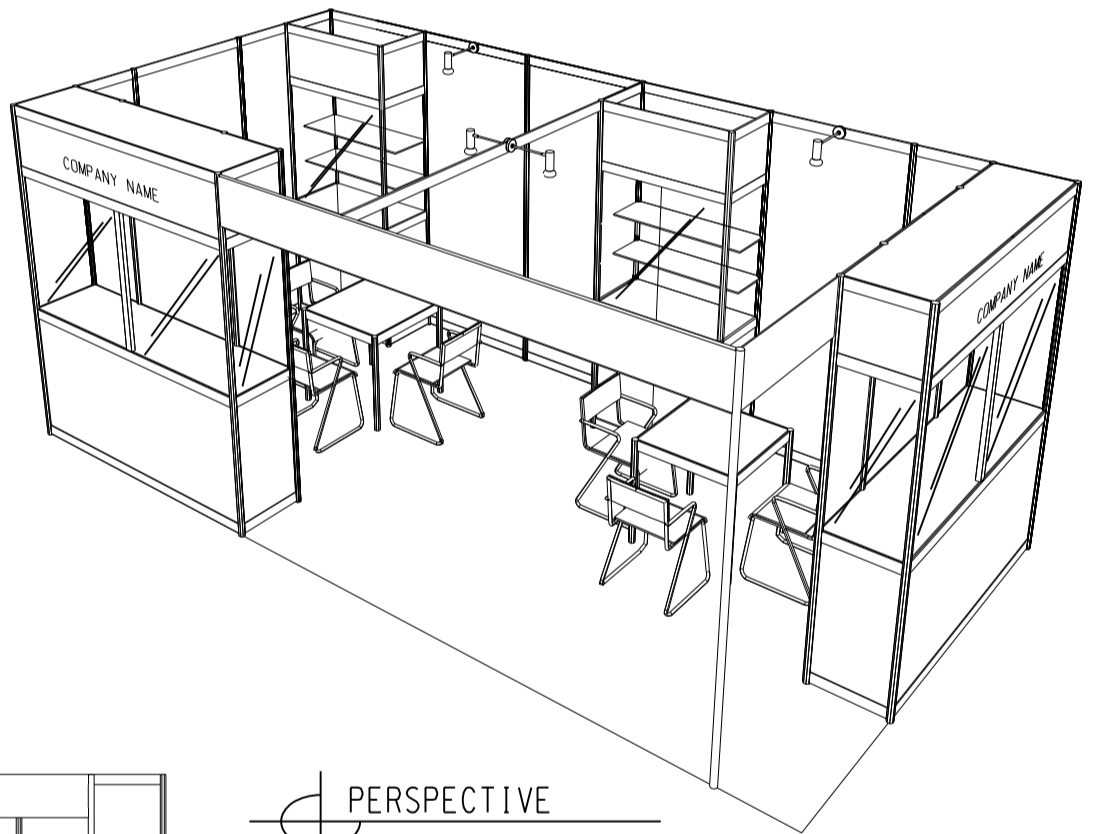

Hong Kong Watch & Clock Fair

香港鐘表展

6M(W) x 3M(D) Standard Booth (Right Corner)

六米乘三米標準攤位(右邊角位)

BOOTH SPECIFICATIONS		QTY.
	2000L TALL SHOWCASE W/. 4 X 50W HALOGEN DOWNLIGHT & FLUORECENT TUBE INSIDE	2
	1000L TALL SHOWCASE W/. 2 X 23W RECESS DOWNLIGHT	2
	700mmL X700mmW X 750mmH MEETING TABLE	2
	BLACK LEATHER CHAIR	6
	FLUORESCENT TUBE	4
	23W ENERGY SAVING LAMP LONGARMED SPOTLIGHT (YELLOW LIGHT)	4
	CEILING BEAM	2.5M
	RUBBISH BIN & CARPET (15sqm.)	