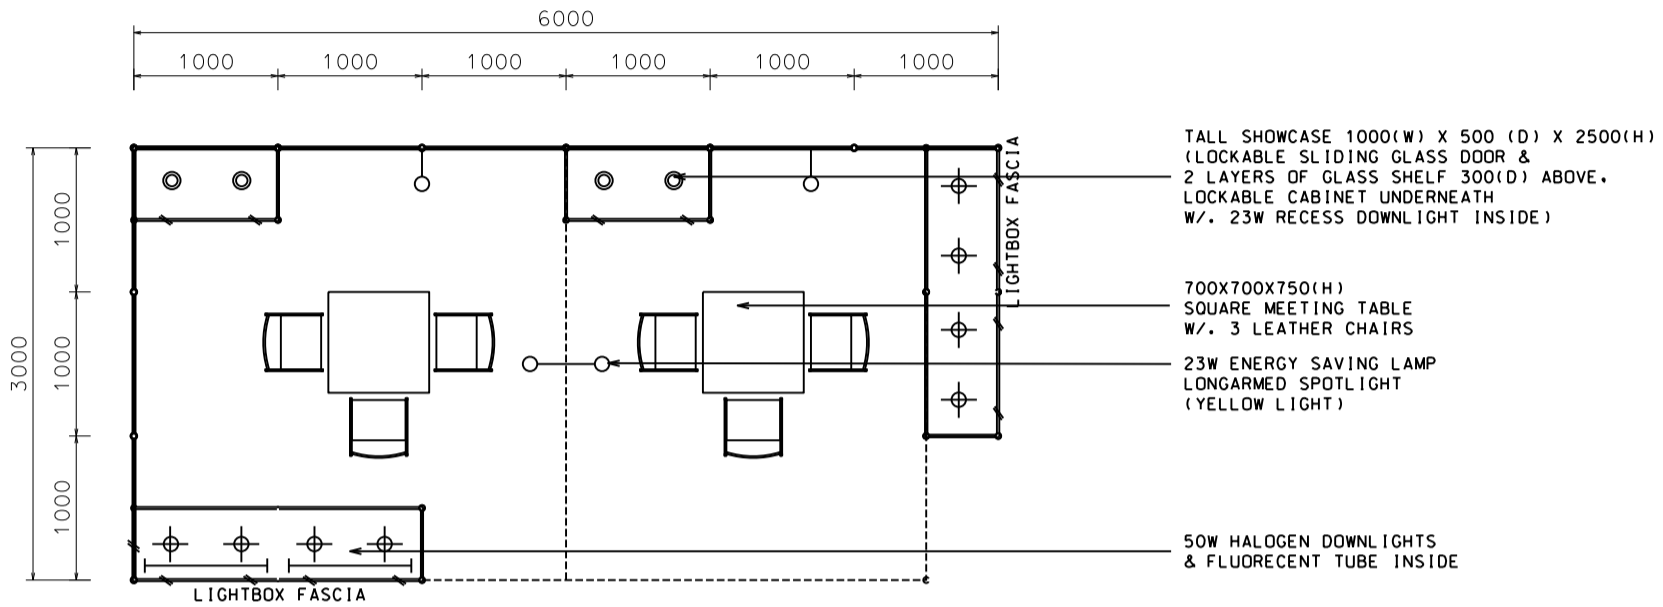

Hong Kong Watch & Clock Fair

香港鐘表展

6M(W) x 3M(D) Standard Booth (Right Corner)

六米乘三米標準攤位(右邊角位)

BOOTH SPECIFICATIONS		QTY.
	2000L TALL SHOWCASE W/. 4 X 50W HALOGEN DOWNLIGHT & FLUORECENT TUBE INSIDE	2
	1000L TALL SHOWCASE W/. 2 X 23W RECESS DOWNLIGHT	2
	700mmL X700mmW X 750mmH MEETING TABLE	2
	BLACK LEATHER CHAIR	6
	FLUORESCENT TUBE	4
	23W ENERGY SAVING LAMP LONGARMED SPOTLIGHT (YELLOW LIGHT)	4
	CEILING BEAM	2.5M
	RUBBISH BIN & CARPET (15sqm.)	