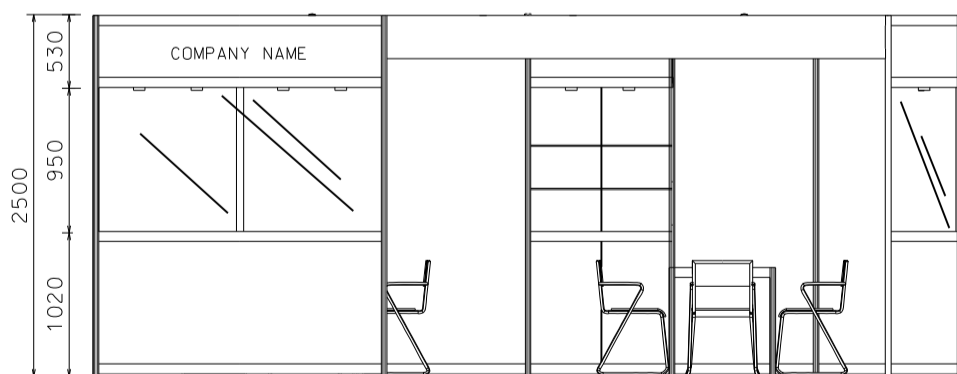

Hong Kong Watch & Clock Fair

香港鐘表展

6M(W) x 3M(D) Standard Booth (Right Corner)

六米乘三米標準攤位(右邊角位)

BOOTH SPECIFICATIONS		QTY.
	2000L TALL SHOWCASE W/. 4 X 50W HALOGEN DOWNLIGHT & FLUORECENT TUBE INSIDE	2
	1000L TALL SHOWCASE W/. 2 X 23W RECESS DOWNLIGHT	2
	700mmL X700mmW X 750mmH MEETING TABLE	2
	BLACK LEATHER CHAIR	6
	FLUORESCENT TUBE	4
	23W ENERGY SAVING LAMP LONGARMED SPOTLIGHT (YELLOW LIGHT)	4
	CEILING BEAM	2.5M
	RUBBISH BIN & CARPET (15sqm.)	