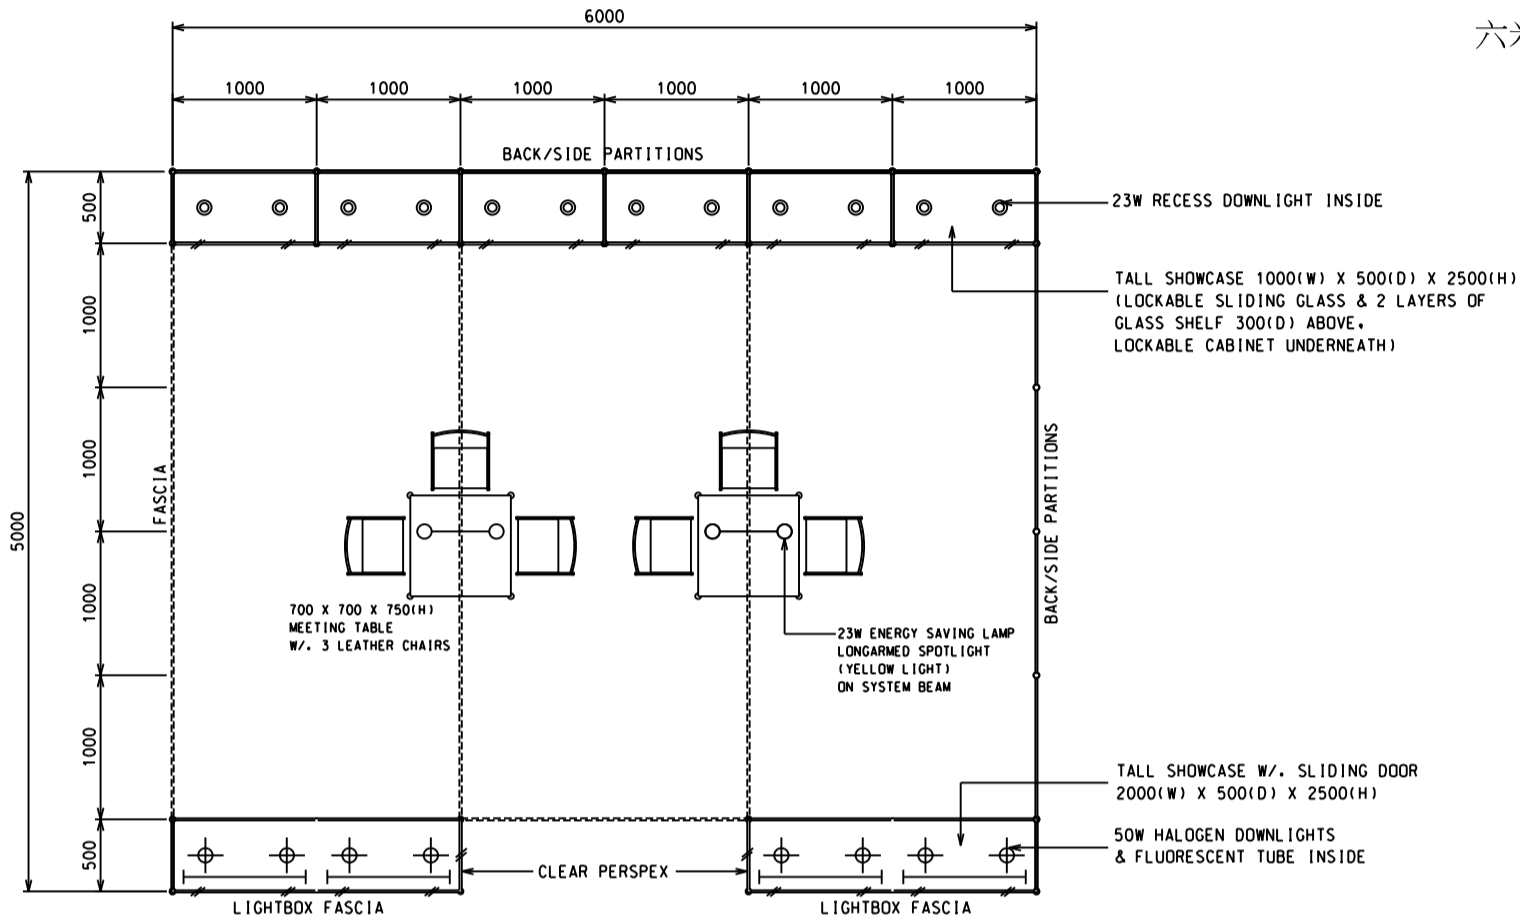

Hong Kong Watch & Clock Fair

香港鐘表展

6M(W) x 5M(D) Standard Booth (Left Corner)

六米乘五米標準攤位(左邊角位)

BOOTH SPECIFICATIONS		QTY.
	2000L TALL SHOWCASE W/. 4 X 50W HALOGEN DOWNLIGHT & FLUORESCENT TUBE INSIDE	2
	1000L TALL SHOWCASE W/. 2 X 23W RECESS DOWNLIGHT	6
	700mmL X 700mmW X 750mmH MEETING TABLE	2
	BLACK LEATHER CHAIR	6
	FLUORESCENT TUBE	4
	23W ENERGY SAVING LAMP LONGARMED SPOTLIGHT (YELLOW LIGHT)	4
	CEILING BEAM	8M
	RUBBISH BIN & CARPET (30sqm.)	