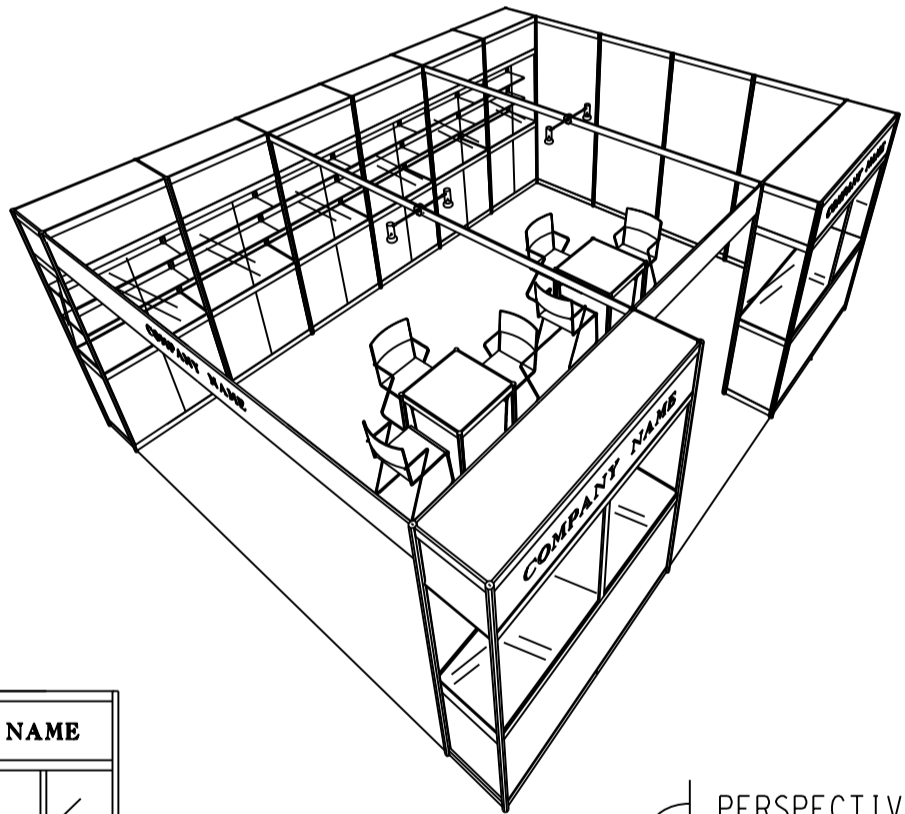

Hong Kong Watch & Clock Fair

香港鐘表展

6M(W) x 5M(D) Standard Booth (Left Corner)

六米乘五米標準攤位(左邊角位)

BOOTH SPECIFICATIONS		QTY.
	2000L TALL SHOWCASE W/. 4 X 50W HALOGEN DOWNLIGHT & FLUORESCENT TUBE INSIDE	2
	1000L TALL SHOWCASE W/. 2 X 23W RECESS DOWNLIGHT	6
	700mmL X 700mmW X 750mmH MEETING TABLE	2
	BLACK LEATHER CHAIR	6
	FLUORESCENT TUBE	4
	23W ENERGY SAVING LAMP LONGARMED SPOTLIGHT (YELLOW LIGHT)	4
	CEILING BEAM	8M
	RUBBISH BIN & CARPET (30sqm.)	