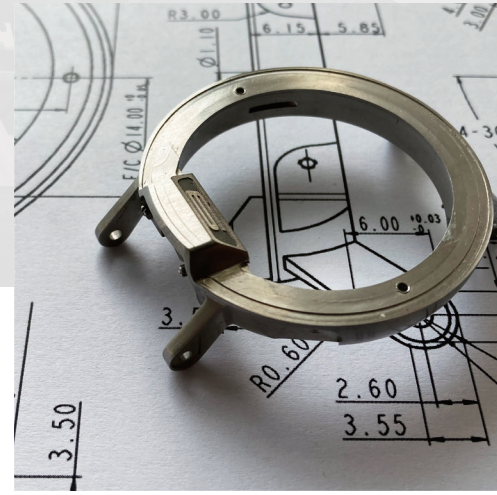

ONE-STOP WATCH SOLUTION

CONTACT US

WINCY HOROLOGICAL LTD.

Room 1-5,10/F.,Trans Asia Centre,18 Kin Hong Street,Kwai Chung,N.T.,H.K.
Tel: (852)2485 0163 Email: marketing@wincy.com.hk Website: <https://www.wincy.com.hk>