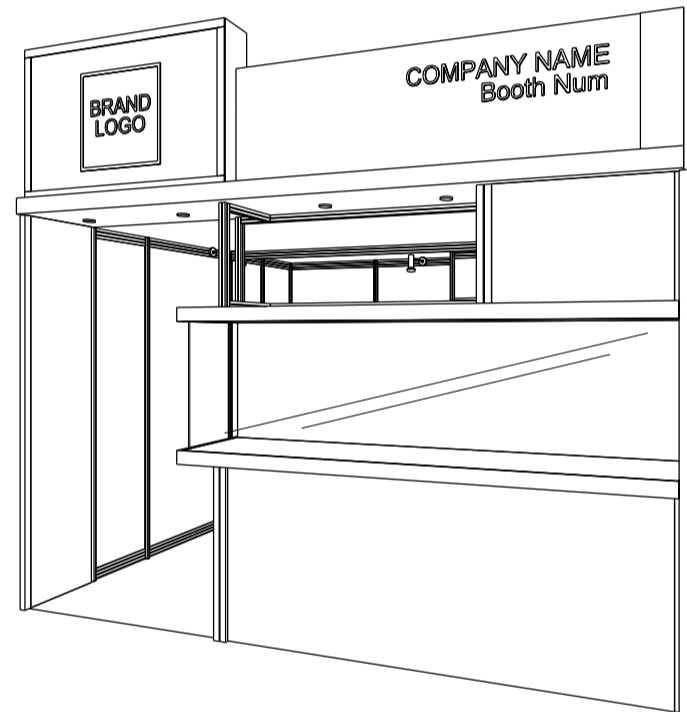

Hong Kong Watch & Clock Fair

香港鐘表展

4M(W) x 3M(D) Deluxe Booth-Salon de TE

4米(闊) x 3米(深) 國際名表薈萃高級攤位

BOOTH SPECIFICATIONS		QTY.
	2740mmW X 500mmD X 740mmH (INTERNAL SIZE 2700W X 468D X 740H) FRONT TALL SHOWCASE W/ 12 X 50W EYEBALL HALOGEN DOWNLIGHT & 3 X WHITE SWING DOORS & LOCKABLE CABINET UNDERNEATH 2740mm(闊) x 500mm(深) x 740mm(高) (內部的尺寸:2720mm(闊) x 468mm(深) x 740mm(高)) 門前高身飾櫃連12 X 50w 牛眼石英燈及3 x 白色木拖門, 連有鎖地櫃	1
	1000mmW x 500mmD x 2500mmH TALL SHOWCASE W/ 2 X 50W HALOGEN DOWNLIGHT, W/ GLASS SILIDING DOOR & 1 LAYER OF GLASS SHELF, CABINET UNDERNEATH 1000mm(闊) x 500mm(深) x 2500mm(高) 高身飾櫃連2 x 50W 石英燈連1層玻璃層板及玻璃趟門, 連有鎖地櫃	2
	LONG ARMED SPOTLIGHT (300MM) 13 WATT LED LAMP (YELLOW LIGHT) 13瓦特LED燈筒長臂射燈(約長300mm)(黃光)	2
	50W HALOGEN UPLIGHT (FOR FASCIA) 50瓦特石英燈 (射招牌用)	4
	50W HALOGEN DOWNLIGHT (FOR ENTRANCE) 50瓦特石英燈 (門口用)	4
	500w SQUARE PIN POWER SOCKET (FOR ONE APPLIANCE USE ONLY, NOT PERMITTED FOR LIGHTING CONNECTION) 只供一件電器用之500瓦特電源方腳插座(220伏特) (不可用於照明裝置)	1
	700mmW x 700mmD x 750mmH MEETING TABLE 正方檯 (0.7米長x0.7米闊x0.75米高)	1
	BLACK LEATHER CHAIR 黑色皮椅	3
	CEILING BEAM 天花橫樑	4M
	STICKER CUT OUT COMPANY NAME & LOGO 公司名稱及商標	1
	RUBBISH BIN 廢紙箱	1
	CARPET 地毯	12SQM

*The Hong Kong Trade Development Council reserves the right to change the configuration if necessary.

*如有需要, 香港貿易發展局有權更改攤位結構。