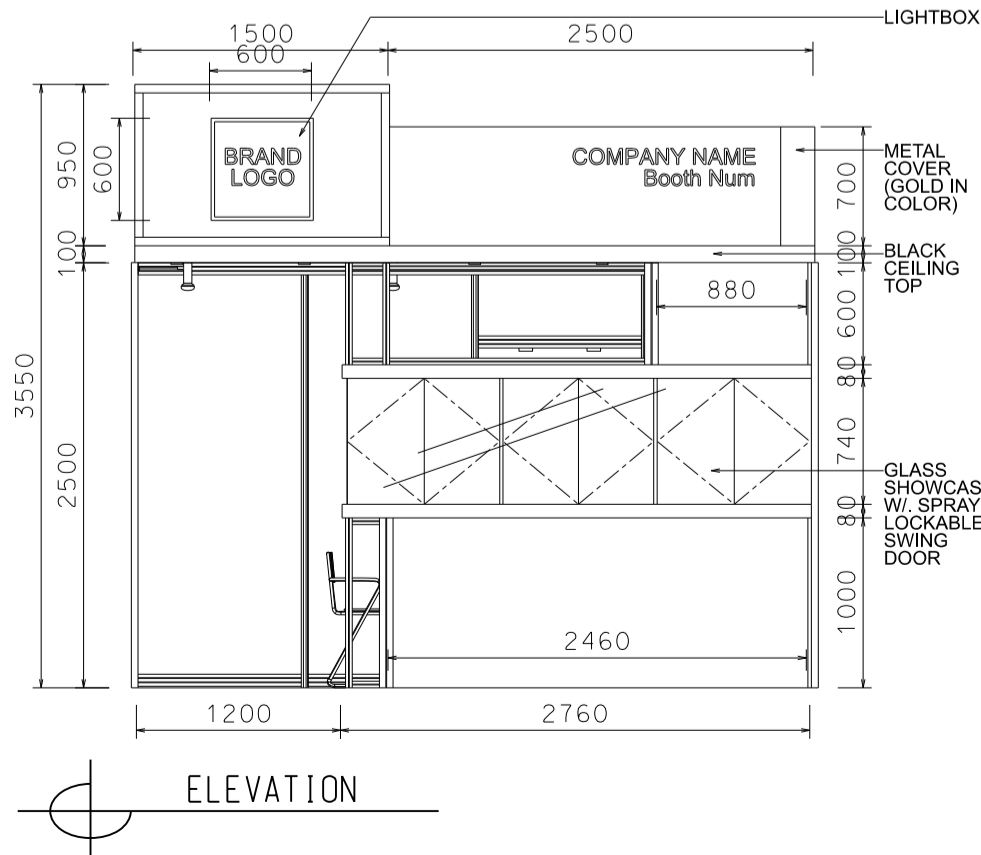

Hong Kong Watch & Clock Fair

香港鐘表展

4M(W) x 3M(D) Deluxe Booth-Salon de TE

4米(闊) x 3米(深) 國際名表薈萃高級攤位

BOOTH SPECIFICATIONS		QTY.
	2740mmW X 500mmD X 740mmH (INTERNAL SIZE 2700W X 468D X 740H) FRONT TALL SHOWCASE W/ 12 X 50W EYEBALL HALOGEN DOWNLIGHT & 3 X WHITE SWING DOORS & LOCKABLE CABINET UNDERNEATH 2740mm(闊) x 500mm(深) x 740mm(高) (內部的尺寸:2720mm(闊) x 468mm(深) x 740mm(高)) 門前高身飾櫃連12 X 50w 牛眼石英燈及3 x 白色木拖門, 連有鎖地櫃	1
	1000mmW x 500mmD x 2500mmH TALL SHOWCASE W/ 2 X 50W HALOGEN DOWNLIGHT, W/ GLASS SILIDING DOOR & 1 LAYER OF GLASS SHELF, CABINET UNDERNEATH 1000mm(闊) x 500mm(深) x 2500mm(高) 高身飾櫃連2 x 50W 石英燈連1層玻璃層板及玻璃趟門, 連有鎖地櫃	2
	LONG ARMED SPOTLIGHT (300MM) 13 WATT LED LAMP (YELLOW LIGHT) 13瓦特LED燈筒長臂射燈(約長300mm)(黃光)	2
	50W HALOGEN UPLIGHT (FOR FASCIA) 50瓦特石英燈 (射招牌用)	4
	50W HALOGEN DOWNLIGHT (FOR ENTRANCE) 50瓦特石英燈 (門口用)	4
	500w SQUARE PIN POWER SOCKET (FOR ONE APPLIANCE USE ONLY, NOT PERMITTED FOR LIGHTING CONNECTION) 只供一件電器用之500瓦特電源方腳插座(220伏特) (不可用於照明裝置)	1
	700mmW x 700mmD x 750mmH MEETING TABLE 正方檯 (0.7米長x0.7米闊x0.75米高)	1
	BLACK LEATHER CHAIR 黑色皮椅	3
	CEILING BEAM 天花橫樑	4M
	STICKER CUT OUT COMPANY NAME & LOGO 公司名稱及商標	1
	RUBBISH BIN 廢紙箱	1
	CARPET 地毯	12SQM