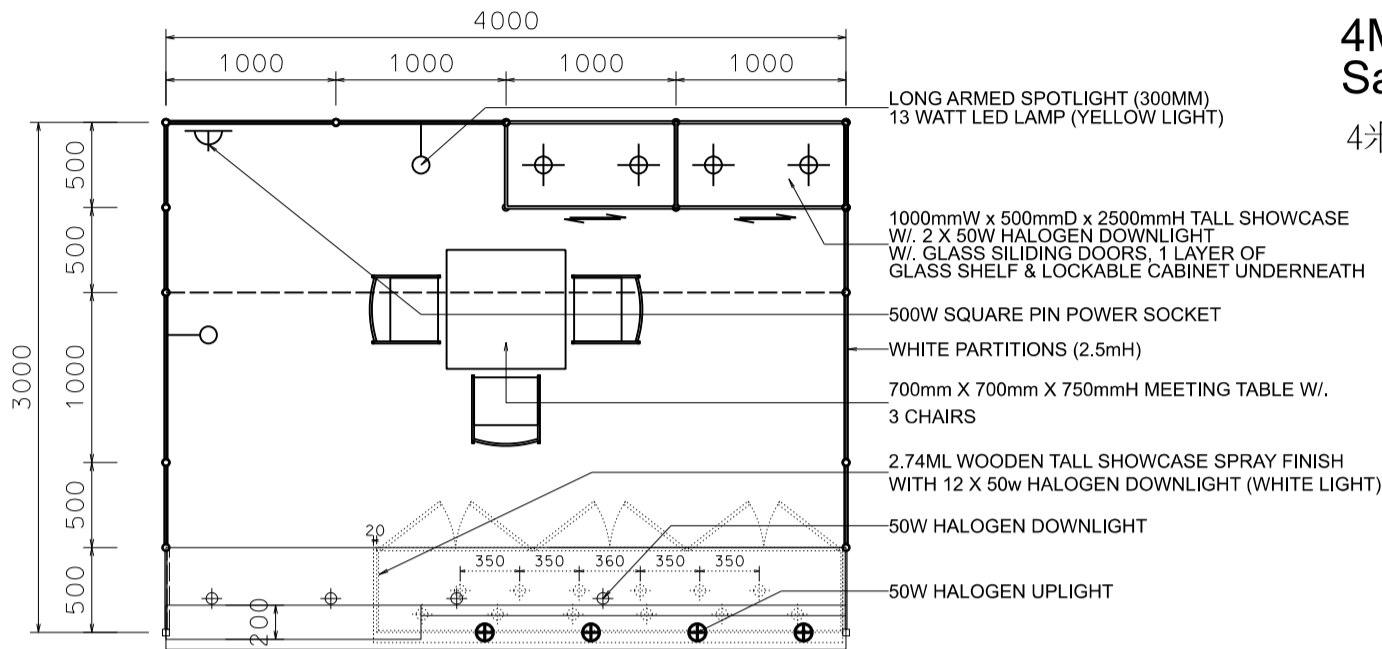

Hong Kong Watch & Clock Fair

香港鐘表展

4M(W) x 3M(D) Deluxe Booth-Salon de TE

4米(闊) x 3米(深) 國際名表薈萃高級攤位

BOOTH SPECIFICATIONS		QTY.
	2740mmW X 500mmD X 740mmH (INTERNAL SIZE 2700W X 468D X 740H) FRONT TALL SHOWCASE W/ 12 X 50W EYEBALL HALOGEN DOWNLIGHT & 3 X WHITE SWING DOORS & LOCKABLE CABINET UNDERNEATH 2740mm(闊) x 500mm(深) x 740mm(高) (內部的尺寸:2720mm(闊) x 468mm(深) x 740mm(高)) 門前高身飾櫃連12 X 50w 牛眼石英燈及3 x 白色木拖門, 連有鎖地櫃	1
	1000mmW x 500mmD x 2500mmH TALL SHOWCASE W/ 2 X 50W HALOGEN DOWNLIGHT, W/ GLASS SILIDING DOOR & 1 LAYER OF GLASS SHELF, CABINET UNDERNEATH 1000mm(闊) x 500mm(深) x 2500mm(高) 高身飾櫃連2 x 50W 石英燈連1層玻璃層板及玻璃趟門, 連有鎖地櫃	2
	LONG ARMED SPOTLIGHT (300MM) 13 WATT LED LAMP (YELLOW LIGHT) 13瓦特LED燈筒長臂射燈(約長300mm)(黃光)	2
	50W HALOGEN UPLIGHT (FOR FASCIA) 50瓦特石英燈 (射招牌用)	4
	50W HALOGEN DOWNLIGHT (FOR ENTRANCE) 50瓦特石英燈 (門口用)	4
	500w SQUARE PIN POWER SOCKET (FOR ONE APPLIANCE USE ONLY, NOT PERMITTED FOR LIGHTING CONNECTION) 只供一件電器用之500瓦特電源方腳插座(220伏特) (不可用於照明裝置)	1
	700mmW x 700mmD x 750mmH MEETING TABLE 正方檯 (0.7米長x0.7米闊x0.75米高)	1
	BLACK LEATHER CHAIR 黑色皮椅	3
	CEILING BEAM 天花橫樑	4M
	STICKER CUT OUT COMPANY NAME & LOGO 公司名稱及商標	1
	RUBBISH BIN 廢紙箱	1
	CARPET 地毯	12SQM