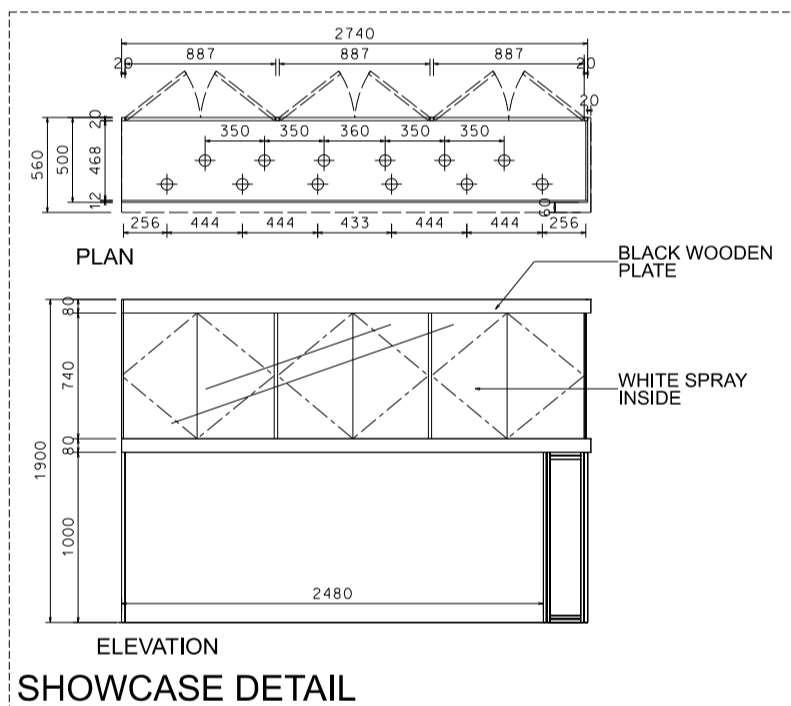

Hong Kong Watch & Clock Fair

香港鐘表展

4M(W) x 3M(D) Deluxe Booth-Salon de TE

4米(闊) x 3米(深) 國際名表薈萃高級攤位

BOOTH SPECIFICATIONS		QTY.
	2740mmW X 500mmD X 740mmH (INTERNAL SIZE 2700W X 468D X 740H) FRONT TALL SHOWCASE W/ 12 X 50W EYEBALL HALOGEN DOWNLIGHT & 3 X WHITE SWING DOORS & LOCKABLE CABINET UNDERNEATH 2740mm(闊) x 500mm(深) x 740mm(高) (內部的尺寸:2720mm(闊) x 468mm(深) x 740mm(高)) 門前高身飾櫃連12 X 50w 牛眼石英燈及3 x 白色木拖門, 連有鎖地櫃	1
	1000mmW x 500mmD x 2500mmH TALL SHOWCASE W/ 2 X 50W HALOGEN DOWNLIGHT, W/ GLASS SILIDING DOOR & 1 LAYER OF GLASS SHELF, CABINET UNDERNEATH 1000mm(闊) x 500mm(深) x 2500mm(高) 高身飾櫃連2 x 50W 石英燈連1層玻璃層板及玻璃趟門, 連有鎖地櫃	2
	LONG ARMED SPOTLIGHT (300MM) 13 WATT LED LAMP (YELLOW LIGHT) 13瓦特LED燈筒長臂射燈(約長300mm)(黃光)	2
	50W HALOGEN UPLIGHT (FOR FASCIA) 50瓦特石英燈 (射招牌用)	4
	50W HALOGEN DOWNLIGHT (FOR ENTRANCE) 50瓦特石英燈 (門口用)	4
	500w SQUARE PIN POWER SOCKET (FOR ONE APPLIANCE USE ONLY, NOT PERMITTED FOR LIGHTING CONNECTION) 只供一件電器用之500瓦特電源方腳插座(220伏特) (不可用於照明裝置)	1
	700mmW x 700mmD x 750mmH MEETING TABLE 正方檯 (0.7米長x0.7米闊x0.75米高)	1
	BLACK LEATHER CHAIR 黑色皮椅	3
	CEILING BEAM 天花橫樑	4M
	STICKER CUT OUT COMPANY NAME & LOGO 公司名稱及商標	1
	RUBBISH BIN 廢紙箱	1
	CARPET 地毯	12SQM