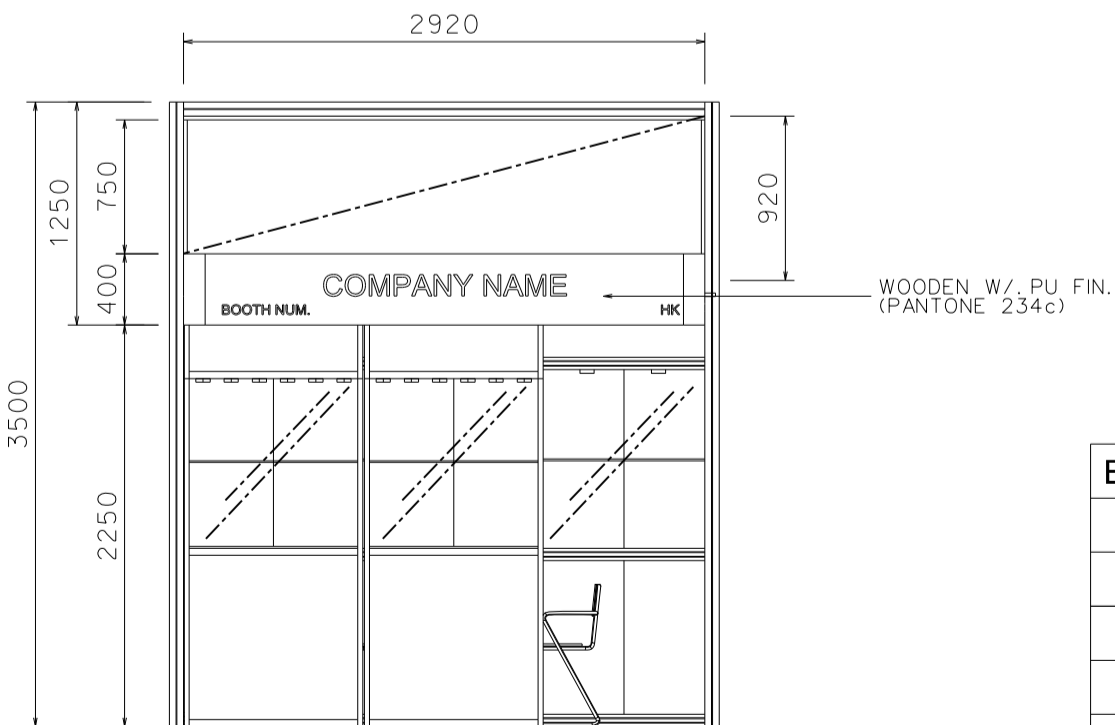

Hong Kong Watch & Clock Fair

香港鐘表展

3M(W) x 5M(D) Deluxe Booth

三米(闊)乘五米(深)高級攤位

PLAN

PERSPECTIVE

ELEVATION

BOOTH SPECIFICATIONS		QTY.
	1000W x 500D x 2500H TALL SHOWCASE IN BLACK W/. 6 X 50W EYEBALL DOWNLIGHT	2
	1000W x 500D x 2500H TALL SHOWCASE W/. 2 X 50W DOWNLIGHT	2
	LONG ARMED SPOTLIGHT (300MM) 13 WATT LED LAMP (YELLOW LIGHT)	3
	700W x 700D x 750H MEETING TABLE	1
	BLACK LEATHER CHAIR	3
	CEILING BEAM	3M
	500W SQUARE PIN POWER SOCKET *Remark: Not Applicable for heating equipment (eg. Coffee machine)	1
	RUBBISH BIN & CARPET (15sqm.)	