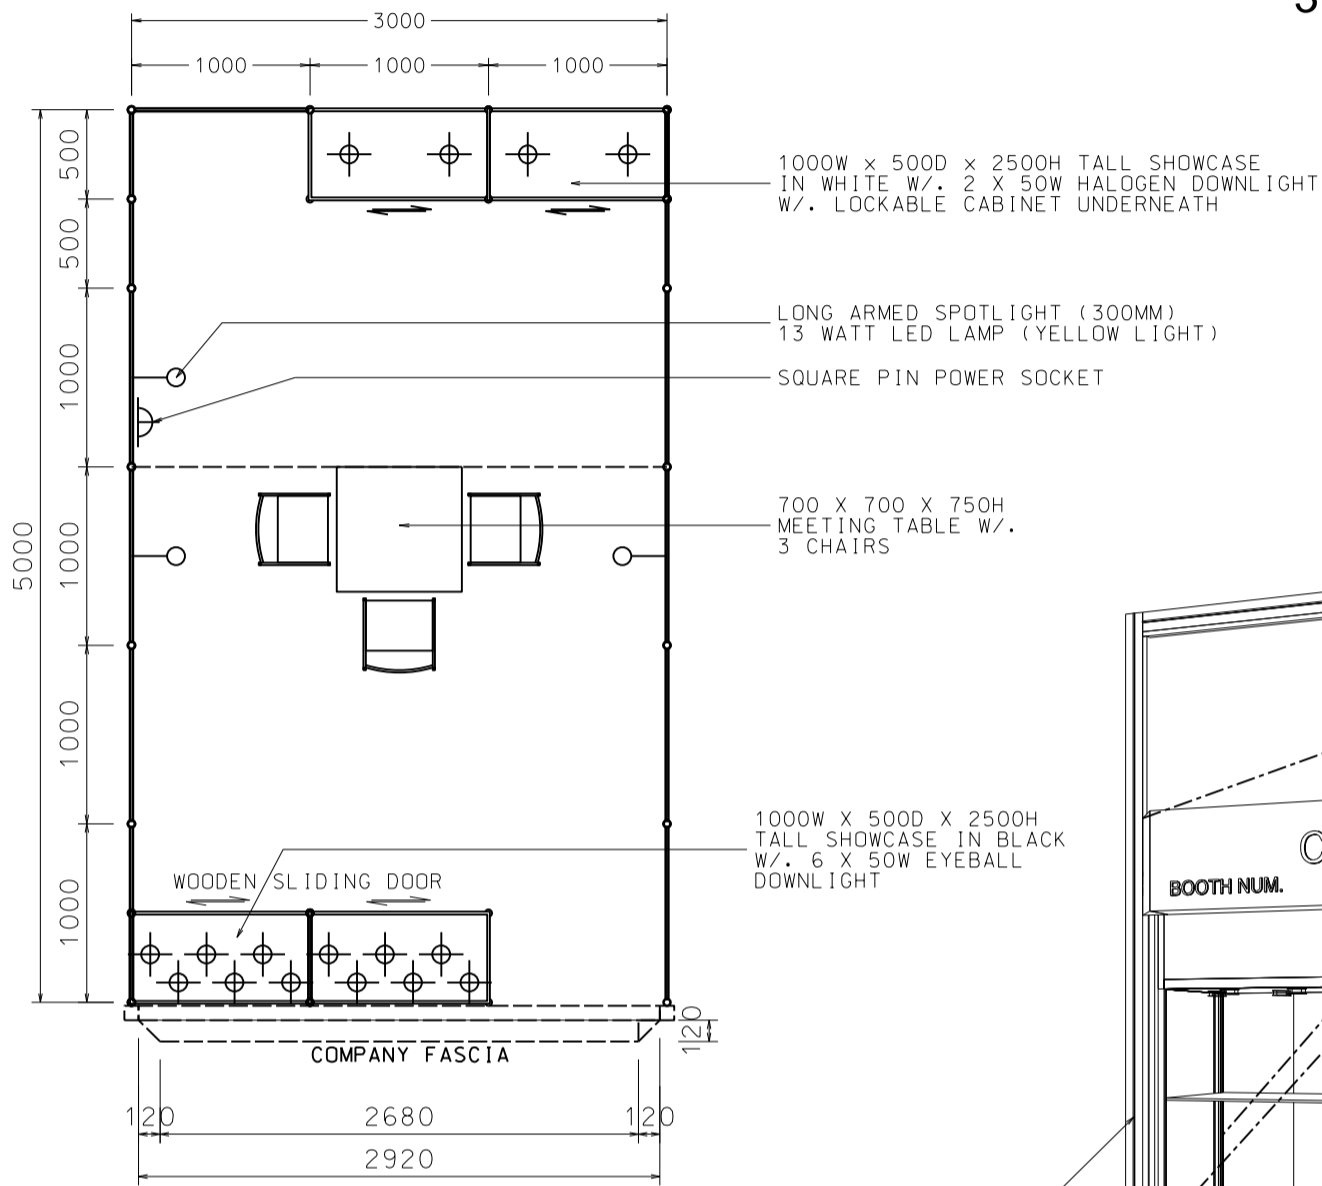

Hong Kong Watch & Clock Fair

香港鐘表展

3M(W) x 5M(D) Deluxe Booth

三米(闊)乘五米(深)高級攤位

PLAN

PERSPECTIVE

ELEVATION

BOOTH SPECIFICATIONS		QTY.
	1000W x 500D x 2500H TALL SHOWCASE IN BLACK W/. 6 X 50W EYEBALL DOWNLIGHT	2
	1000W x 500D x 2500H TALL SHOWCASE W/. 2 X 50W DOWNLIGHT	2
	LONG ARMED SPOTLIGHT (300MM) 13 WATT LED LAMP (YELLOW LIGHT)	3
	700W x 700D x 750H MEETING TABLE	1
	BLACK LEATHER CHAIR	3
	CEILING BEAM	3M
	500W SQUARE PIN POWER SOCKET *Remark: Not Applicable for heating equipment (eg. Coffee machine)	1
	RUBBISH BIN & CARPET (15sqm.)	