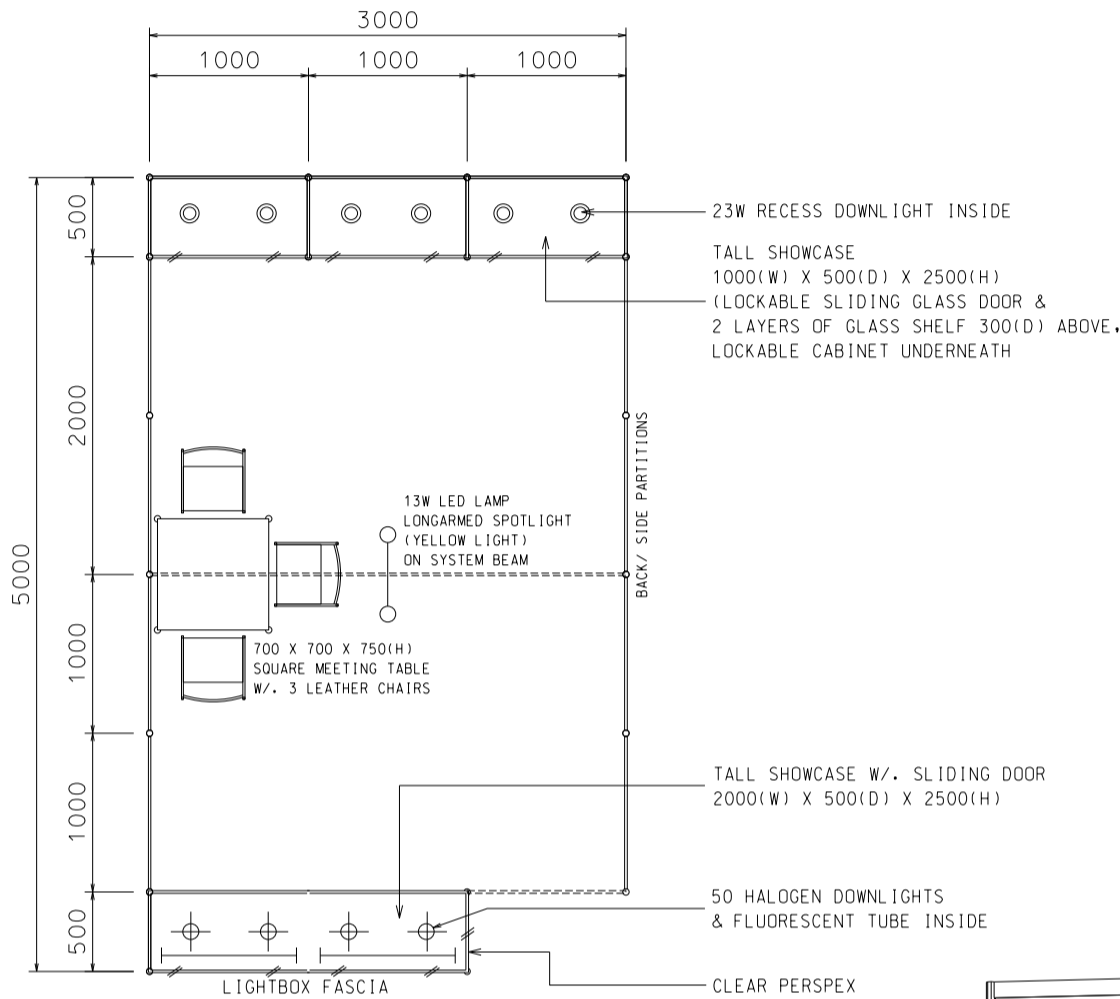

### 3M(W) x 5M(D) Standard Booth

三米(闊)乘五米(深)標準攤位

PLAN

ELEVATION

PERSPECTIVE

BOOTH SPECIFICATIONS		QTY.
	2000L TALL SHOWCASE W/. 4 X 50W HALOGEN DOWNLIGHT & FLUORESCENT TUBE INSIDE	1
	1000L TALL SHOWCASE W/. 2 X 23W RECESS DOWNLIGHT	3
	700mmL X 700mmW X 750mmH MEETING TABLE	1
	BLACK LEATHER CHAIR	3
	13W LED LAMP LONGARMED SPOTLIGHT (YELLOW LIGHT)	2
	FLUORESCENT TUBE	2
	CEILING BEAM	3M
	RUBBISH BIN & CARPET (15sqm.)	