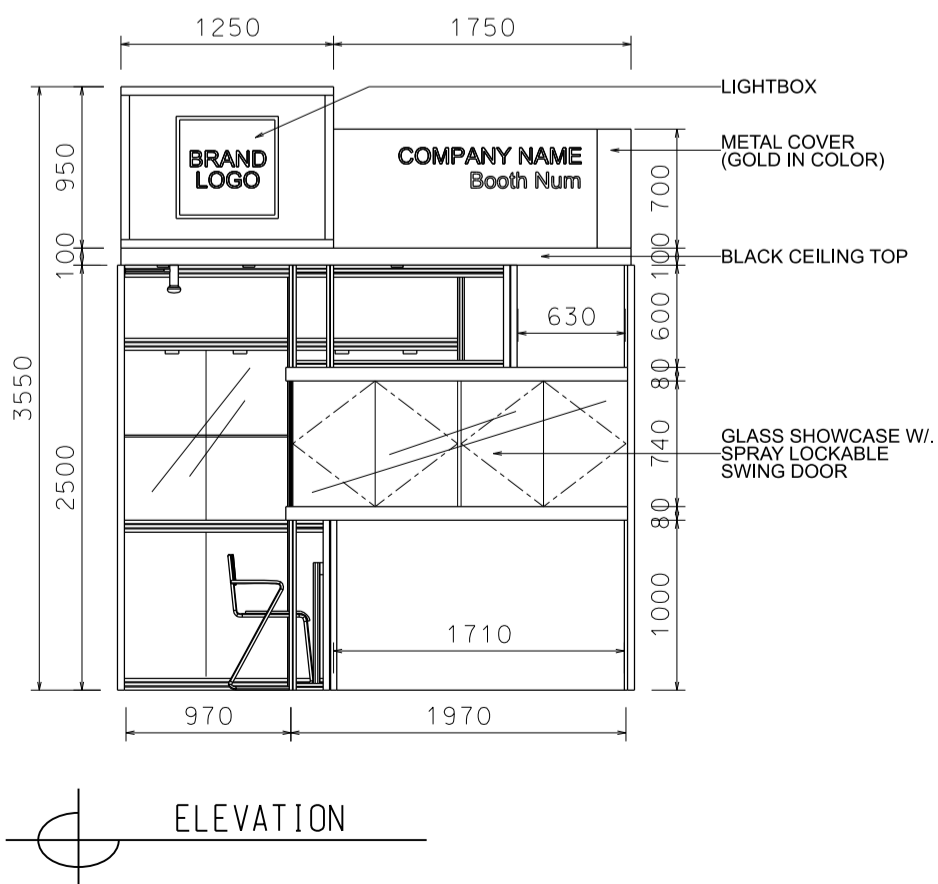

Hong Kong Watch & Clock Fair

香港鐘表展

3M(W) x 3M(D) Deluxe Booth-Salon de TE

3米(闊) x 3米(深) 國際名表薈萃高級攤位

BROWN COLOR STICKER FIN.

BOOTH SPECIFICATIONS		QTY.
	1990mmW X 500mmD X 740mmH (INTERNAL SIZE 1950W X 468D X 740H) FRONT TALL SHOWCASE W/ 10 X 50W EYEBALL HALOGEN DOWNLIGHT & 2 X WHITE SWING DOORS & LOCKABLE CABINET UNDERNEATH 1990mm(闊) x 500mm(深) x 740mm(高) (內部的尺寸:1950mm(闊) x 468mm(深) x 740mm(高)) 門前高身飾櫃連10 X 50w牛眼石英燈及2 x 白色木掩門, 連有鎖地櫃	1
	1000mmW x 500mmD x 2500mmH TALL SHOWCASE W/ 2 X 50W HALOGEN DOWNLIGHT W/ GLASS SILIDING DOOR & 1 LAYER OF GLASS SHELF, CABINET UNDERNEATH 1000mm(闊) x 500mm(深) x 2500mm(高) 高身飾櫃連2 x 50W石英燈連1層玻璃層板及玻璃趟門, 連有鎖地櫃	2
	LONG ARMED SPOTLIGHT (300MM) 13 WATT LED LAMP (YELLOW LIGHT) 13瓦特LED燈膽長臂射燈(約長300mm)(黃光)	2
	50W HALOGEN UPLIGHT (FOR FASCIA) 50瓦特石英燈 (射招牌用)	3
	50W HALOGEN DOWNLIGHT (FOR ENTRANCE) 50瓦特石英燈 (門口用)	3
	500w SQUARE PIN POWER SOCKET (FOR ONE APPLIANCE USE ONLY, NOT PERMITTED FOR LIGHTING CONNECTION) 只供一件電器用之500瓦特電源方腳插座(220伏特)(不可用於照明裝置)	1
	700mmW x 700mmD x 750mmH MEETING TABLE 正方檯 (0.7米長X0.7米闊X0.75米高)	1
	BLACK LEATHER CHAIR 黑色皮椅	3
	CEILING BEAM 天花橫樑	3M
	STICKER CUT OUT COMPANY NAME & LOGO 公司名稱及商標	1
	RUBBISH BIN 廢紙箱	1
	CARPET 地毯	9sqm