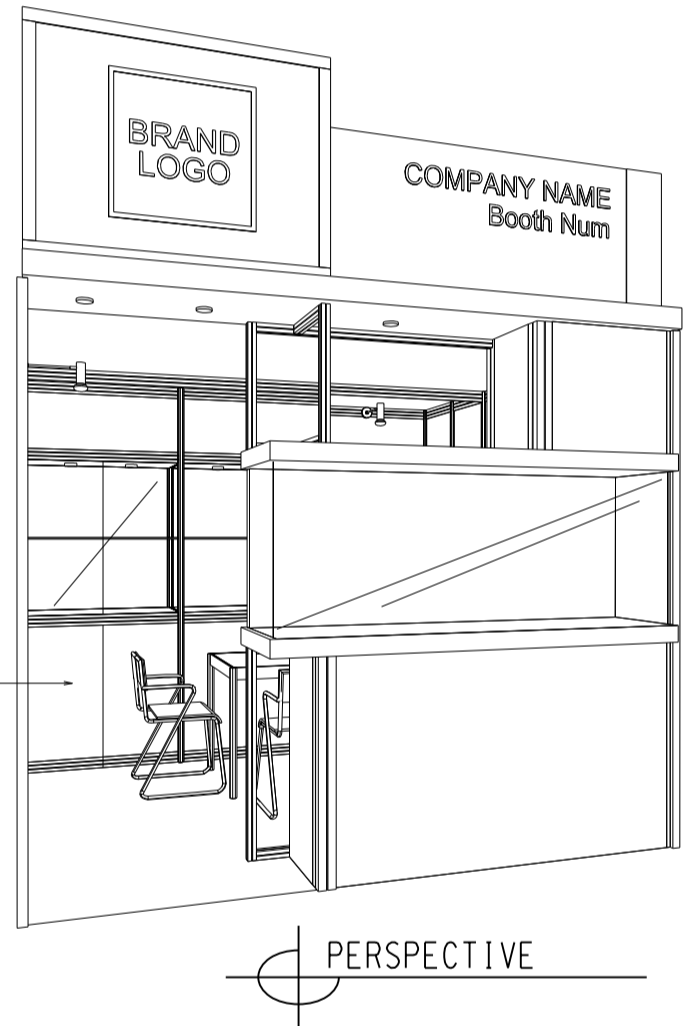

Hong Kong Watch & Clock Fair

香港鐘表展

3M(W) x 3M(D) Deluxe Booth-Salon de TE

3米(闊) x 3米(深) 國際名表薈萃高級攤位

BROWN COLOR STICKER FIN.

BOOTH SPECIFICATIONS		QTY.
	1990mmW X 500mmD X 740mmH (INTERNAL SIZE 1950W X 468D X 740H) FRONT TALL SHOWCASE W/ 10 X 50W EYEBALL HALOGEN DOWNLIGHT & 2 X WHITE SWING DOORS & LOCKABLE CABINET UNDERNEATH 1990mm(闊) x 500mm(深) x 740mm(高) (內部的尺寸:1950mm(闊) x 468mm(深) x 740mm(高)) 門前高身飾櫃連10 X 50w牛眼石英燈及2 x 白色木掩門, 連有鎖地櫃	1
	1000mmW x 500mmD x 2500mmH TALL SHOWCASE W/ 2 X 50W HALOGEN DOWNLIGHT W/ GLASS SILIDING DOOR & 1 LAYER OF GLASS SHELF, CABINET UNDERNEATH 1000mm(闊) x 500mm(深) x 2500mm(高) 高身飾櫃連2 x 50W石英燈連1層玻璃層板及玻璃趟門, 連有鎖地櫃	2
	LONG ARMED SPOTLIGHT (300MM) 13 WATT LED LAMP (YELLOW LIGHT) 13瓦特LED燈膽長臂射燈(約長300mm)(黃光)	2
	50W HALOGEN UPLIGHT (FOR FASCIA) 50瓦特石英燈 (射招牌用)	3
	50W HALOGEN DOWNLIGHT (FOR ENTRANCE) 50瓦特石英燈 (門口用)	3
	500w SQUARE PIN POWER SOCKET (FOR ONE APPLIANCE USE ONLY, NOT PERMITTED FOR LIGHTING CONNECTION) 只供一件電器用之500瓦特電源方腳插座(220伏特)(不可用於照明裝置)	1
	700mmW x 700mmD x 750mmH MEETING TABLE 正方檯 (0.7米長X0.7米闊X0.75米高)	1
	BLACK LEATHER CHAIR 黑色皮椅	3
	CEILING BEAM 天花橫樑	3M
	STICKER CUT OUT COMPANY NAME & LOGO 公司名稱及商標	1
	RUBBISH BIN 廢紙箱	1
	CARPET 地毯	9sqm