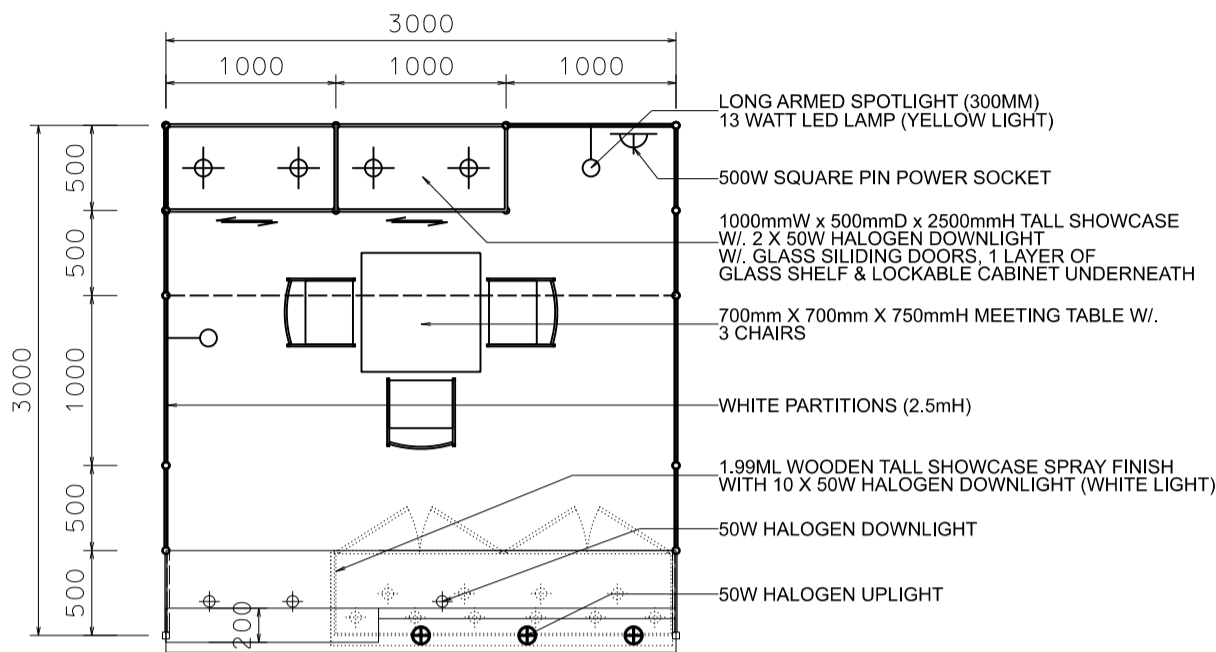

Hong Kong Watch & Clock Fair

香港鐘表展

3M(W) x 3M(D) Deluxe Booth-Salon de TE

3米(闊) x 3米(深) 國際名表薈萃高級攤位

BROWN COLOR STICKER FIN.

BOOTH SPECIFICATIONS		QTY.
	1990mmW X 500mmD X 740mmH (INTERNAL SIZE 1950W X 468D X 740H) FRONT TALL SHOWCASE W/ 10 X 50W EYEBALL HALOGEN DOWNLIGHT & 2 X WHITE SWING DOORS & LOCKABLE CABINET UNDERNEATH 1990mm(闊) x 500mm(深) x 740mm(高) (內部的尺寸:1950mm(闊) x 468mm(深) x 740mm(高)) 門前高身飾櫃連10 X 50w牛眼石英燈及2 x 白色木掩門, 連有鎖地櫃	1
	1000mmW x 500mmD x 2500mmH TALL SHOWCASE W/ 2 X 50W HALOGEN DOWNLIGHT W/ GLASS SILIDING DOOR & 1 LAYER OF GLASS SHELF, CABINET UNDERNEATH 1000mm(闊) x 500mm(深) x 2500mm(高) 高身飾櫃連2 x 50W石英燈連1層玻璃層板及玻璃趟門, 連有鎖地櫃	2
	LONG ARMED SPOTLIGHT (300MM) 13 WATT LED LAMP (YELLOW LIGHT) 13瓦特LED燈膽長臂射燈(約長300mm)(黃光)	2
	50W HALOGEN UPLIGHT (FOR FASCIA) 50瓦特石英燈 (射招牌用)	3
	50W HALOGEN DOWNLIGHT (FOR ENTRANCE) 50瓦特石英燈 (門口用)	3
	500w SQUARE PIN POWER SOCKET (FOR ONE APPLIANCE USE ONLY, NOT PERMITTED FOR LIGHTING CONNECTION) 只供一件電器用之500瓦特電源方腳插座(220伏特)(不可用於照明裝置)	1
	700mmW x 700mmD x 750mmH MEETING TABLE 正方檯 (0.7米長X0.7米闊X0.75米高)	1
	BLACK LEATHER CHAIR 黑色皮椅	3
	CEILING BEAM 天花橫樑	3M
	STICKER CUT OUT COMPANY NAME & LOGO 公司名稱及商標	1
	RUBBISH BIN 廢紙箱	1
	CARPET 地毯	9sqm