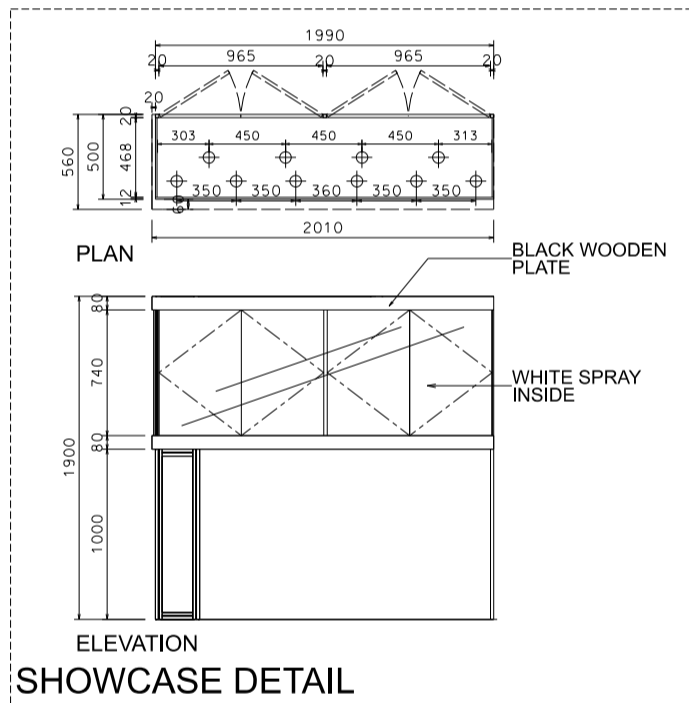

Hong Kong Watch & Clock Fair

香港鐘表展

3M(W) x 3M(D) Deluxe Booth-Salon de TE

3米(闊) x 3米(深) 國際名表薈萃高級攤位

BROWN COLOR STICKER FIN.

BOOTH SPECIFICATIONS		QTY.
	1990mmW X 500mmD X 740mmH (INTERNAL SIZE 1950W X 468D X 740H) FRONT TALL SHOWCASE W/ 10 X 50W EYEBALL HALOGEN DOWNLIGHT & 2 X WHITE SWING DOORS & LOCKABLE CABINET UNDERNEATH 1990mm(闊) x 500mm(深) x 740mm(高) (內部的尺寸:1950mm(闊) x 468mm(深) x 740mm(高)) 門前高身飾櫃連10 X 50w牛眼石英燈及2 x 白色木掩門, 連有鎖地櫃	1
	1000mmW x 500mmD x 2500mmH TALL SHOWCASE W/ 2 X 50W HALOGEN DOWNLIGHT W/ GLASS SILIDING DOOR & 1 LAYER OF GLASS SHELF, CABINET UNDERNEATH 1000mm(闊) x 500mm(深) x 2500mm(高) 高身飾櫃連2 x 50W石英燈連1層玻璃層板及玻璃趟門, 連有鎖地櫃	2
	LONG ARMED SPOTLIGHT (300MM) 13 WATT LED LAMP (YELLOW LIGHT) 13瓦特LED燈膽長臂射燈(約長300mm)(黃光)	2
	50W HALOGEN UPLIGHT (FOR FASCIA) 50瓦特石英燈 (射招牌用)	3
	50W HALOGEN DOWNLIGHT (FOR ENTRANCE) 50瓦特石英燈 (門口用)	3
	500w SQUARE PIN POWER SOCKET (FOR ONE APPLIANCE USE ONLY, NOT PERMITTED FOR LIGHTING CONNECTION) 只供一件電器用之500瓦特電源方腳插座(220伏特)(不可用於照明裝置)	1
	700mmW x 700mmD x 750mmH MEETING TABLE 正方檯 (0.7米長X0.7米闊X0.75米高)	1
	BLACK LEATHER CHAIR 黑色皮椅	3
	CEILING BEAM 天花橫樑	3M
	STICKER CUT OUT COMPANY NAME & LOGO 公司名稱及商標	1
	RUBBISH BIN 廢紙箱	1
	CARPET 地毯	9sqm