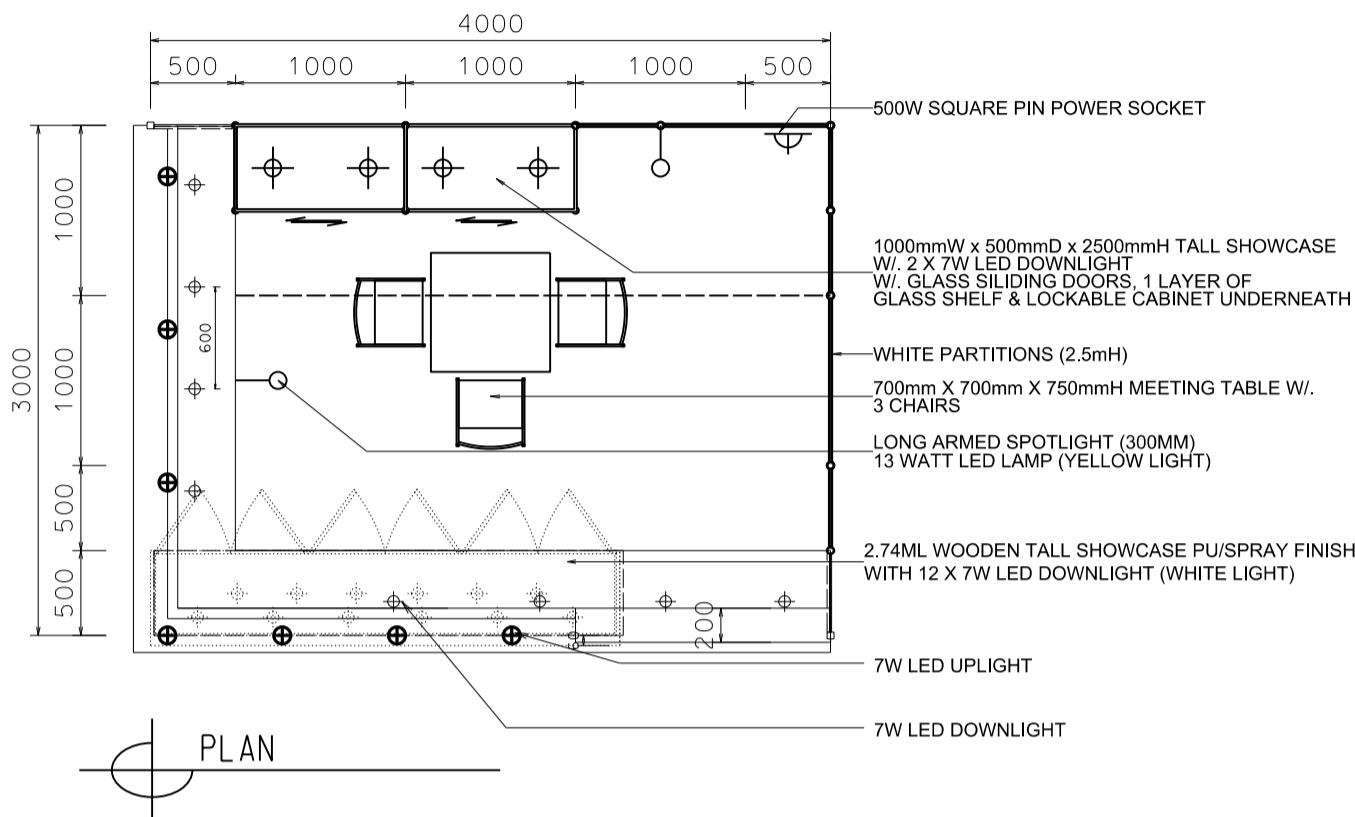

Hong Kong Watch & Clock Fair

香港鐘表展

4M(W) x 3M(D) Deluxe Booth-Salon de TE (Left Corner)

4米(闊) x 3米(深) 國際名表薈萃高級攤位 (左邊角位)

BOOTH SPECIFICATIONS		QTY.
	2740mmW X 500mmD X 740mmH (INTERNAL SIZE 2700W X 468D X 740H) FRONT TALL SHOWCASE W/ 12 X 7W LED DOWNLIGHT & 3 X WHITE SWING DOORS & LOCKABLE CABINET UNDERNEATH 2740mm(闊) x 500mm(深) x 740mm(高) (內部的尺寸:2720mm(闊) x 468mm(深) x 740mm(高)) 門前高身飾櫃連12 X 7瓦LED可調角度筒燈及3 x 白色木掩門, 連有鎖地櫃	1
	1000mmW x 500mmD x 2500mmH TALL SHOWCASE W/ 2 X 7W LED DOWNLIGHT W/ GLASS SLIDING DOOR & 1 LAYER OF GLASS SHELF, CABINET UNDERNEATH 1000mm(闊) x 500mm(深) x 2500mm(高) 高身飾櫃連2 x 7瓦LED筒燈連1層玻璃層板 及玻璃趟門, 連有鎖地櫃	2
	LONG ARMED SPOTLIGHT (300MM) 13 WATT LED LAMP (YELLOW LIGHT) 13瓦特LED燈筒長臂射燈(約長300mm)(黃光)	2
	7W LED UPLIGHT (FOR FASCIA) 7瓦LED燈(射招牌用)	7
	7W LED DOWNLIGHT (FOR ENTRANCE) 7瓦LED燈(門口用)	8
	500w SQUARE PIN POWER SOCKET (FOR ONE APPLIANCE USE ONLY, NOT PERMITTED FOR LIGHTING CONNECTION) 只供一件電器用之500瓦特電源方腳插座(220伏特) (不可用於照明裝置)	1
	700mmW x 700mmD x 750mmH MEETING TABLE 正方檯 (0.7米長x0.7米闊x0.75米高)	1
	BLACK LEATHER CHAIR 黑色皮椅	3
	CEILING BEAM 天花橫樑	3.5M
	STICKER CUT OUT COMPANY NAME & LOGO 公司名稱及商標	1
	RUBBISH BIN 廢紙箱	1
	CARPET 地毯	12SQM

*The Hong Kong Trade Development Council reserves the right to change the configuration if necessary.

*如有需要, 香港貿易發展局有權更改攤位結構。