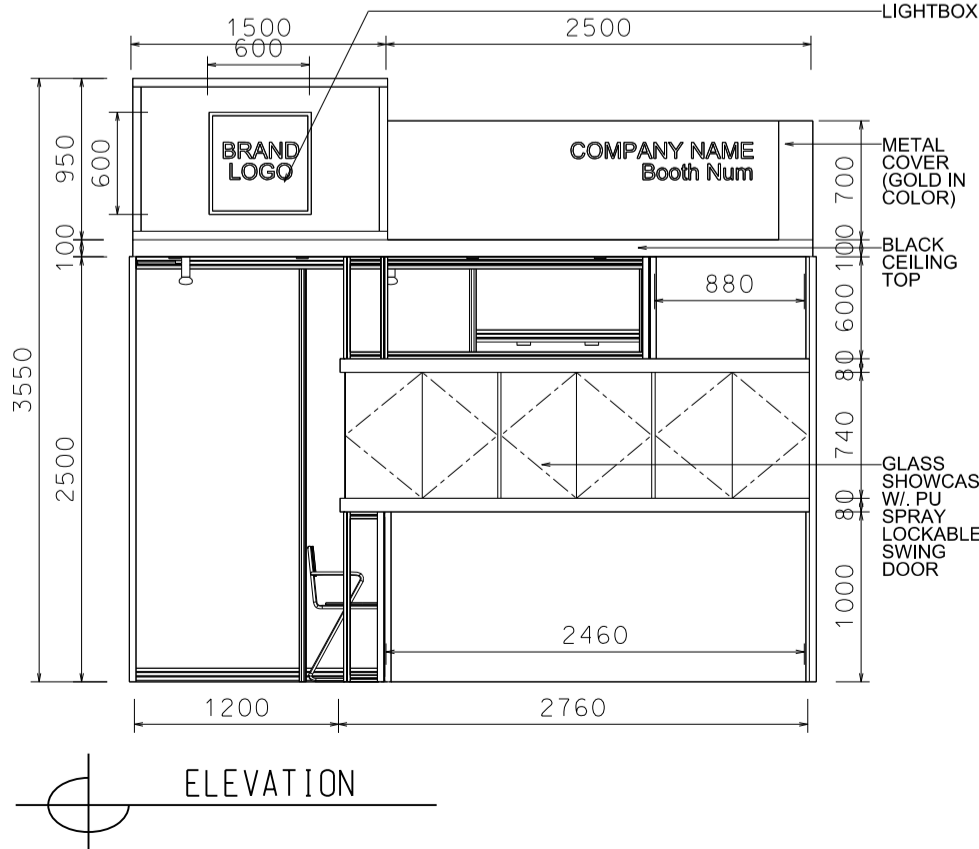

### 4M(W) x 3M(D) Deluxe Booth-Salon de TE

4米(闊) x 3米(深) 國際名表薈萃高級攤位

BOOTH SPECIFICATIONS		QTY.
	2740mmW X 500mmD X 740mmH (INTERNAL SIZE 2700W X 468D X 740H) FRONT TALL SHOWCASE W/ 12 X 7W LED DOWNLIGHT & 3 X WHITE SWING DOORS & LOCKABLE CABINET UNDERNEATH 2740mm(闊) x 500mm(深) x 740mm(高) (內部的尺寸:2720mm(闊) x 468mm(深) x 740mm(高) 門前高身飾櫃連12 X 7瓦LED可調角度筒燈及3 x 白色木掩門, 連有鎖地櫃	1
	1000mmW x 500mmD x 2500mmH TALL SHOWCASE W/ 2 X 7W LED DOWNLIGHT W/ GLASS SILIDING DOOR & 1 LAYER OF GLASS SHELF, CABINET UNDERNEATH 1000mm(闊) x 500mm(深) x 2500mm(高) 高身飾櫃連2 x 7瓦LED筒燈連1層玻璃層板及玻璃趟門, 連有鎖地櫃	2
	LONG ARMED SPOTLIGHT (300MM) 13 WATT LED LAMP (YELLOW LIGHT) 13瓦特LED燈筒長臂射燈(約長300mm)(黃光)	2
	7W LED UPLIGHT (FOR FASCIA) 7瓦LED燈(射招牌用)	4
	7W LED DOWNLIGHT (FOR ENTRANCE) 7瓦LED燈(門口用)	4
	500w SQUARE PIN POWER SOCKET (FOR ONE APPLIANCE USE ONLY, NOT PERMITTED FOR LIGHTING CONNECTION) 只供一件電器用之500瓦特電源方腳插座(220伏特) (不可用於照明裝置)	1
	700mmW x 700mmD x 750mmH MEETING TABLE 正方檯 (0.7米長X0.7米闊X0.75米高)	1
	BLACK LEATHER CHAIR 黑色皮椅	3
	CEILING BEAM 天花橫樑	4M
	STICKER CUT OUT COMPANY NAME & LOGO 公司名稱及商標	1
	RUBBISH BIN 廢紙箱	1
	CARPET 地毯	12SQM