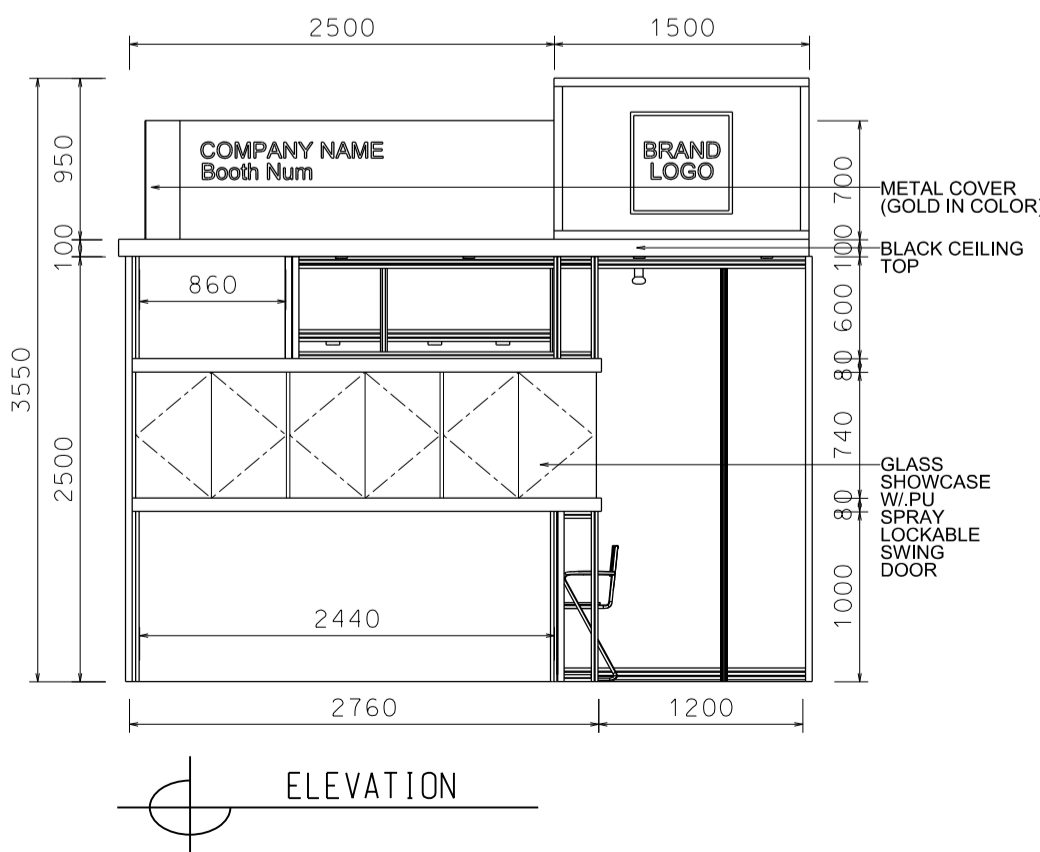

Hong Kong Watch & Clock Fair

香港鐘表展

4M(W) x 3M(D) Deluxe Booth-Salon de TE (Left Corner)

4米(闊) x 3米(深) 國際名表薈萃高級攤位 (左邊角位)

BOOTH SPECIFICATIONS		QTY.
	2740mmW X 500mmD X 740mmH (INTERNAL SIZE 2700W X 468D X 740H) FRONT TALL SHOWCASE W/ 12 X 7W LED DOWNLIGHT & 3 X WHITE SWING DOORS & LOCKABLE CABINET UNDERNEATH 2740mm(闊) x 500mm(深) x 740mm(高) (內部的尺寸:2720mm(闊) x 468mm(深) x 740mm(高)) 門前高身飾櫃連12 X 7瓦LED可調角度筒燈及3 x 白色木掩門, 連有鎖地櫃	1
	1000mmW x 500mmD x 2500mmH TALL SHOWCASE W/ 2 X 7W LED DOWNLIGHT W/ GLASS SLIDING DOOR & 1 LAYER OF GLASS SHELF, CABINET UNDERNEATH 1000mm(闊) x 500mm(深) x 2500mm(高) 高身飾櫃連2 x 7瓦LED筒燈連1層玻璃層板 及玻璃趟門, 連有鎖地櫃	2
	LONG ARMED SPOTLIGHT (300MM) 13 WATT LED LAMP (YELLOW LIGHT) 13瓦特LED燈筒長臂射燈(約長300mm)(黃光)	2
	7W LED UPLIGHT (FOR FASCIA) 7瓦LED燈(射招牌用)	7
	7W LED DOWNLIGHT (FOR ENTRANCE) 7瓦LED燈(門口用)	8
	500w SQUARE PIN POWER SOCKET (FOR ONE APPLIANCE USE ONLY, NOT PERMITTED FOR LIGHTING CONNECTION) 只供一件電器用之500瓦特電源方腳插座(220伏特) (不可用於照明裝置)	1
	700mmW x 700mmD x 750mmH MEETING TABLE 正方檯 (0.7米長x0.7米闊x0.75米高)	1
	BLACK LEATHER CHAIR 黑色皮椅	3
	CEILING BEAM 天花橫樑	3.5M
	STICKER CUT OUT COMPANY NAME & LOGO 公司名稱及商標	1
	RUBBISH BIN 廢紙箱	1
	CARPET 地毯	12SQM

*The Hong Kong Trade Development Council reserves the right to change the configuration if necessary.

*如有需要, 香港貿易發展局有權更改攤位結構。