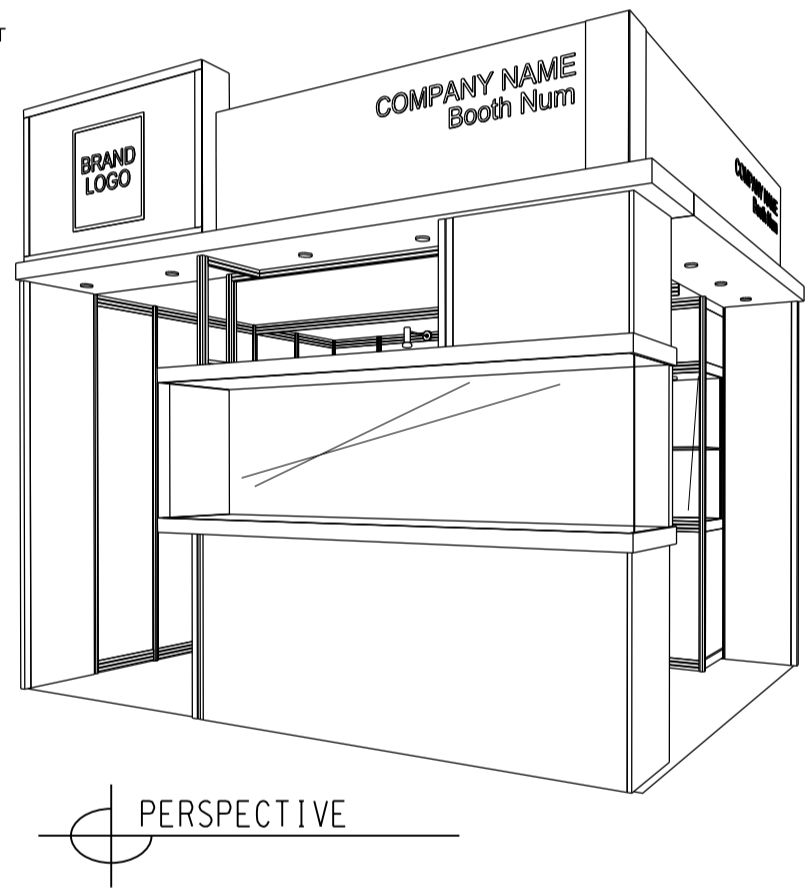

Hong Kong Watch & Clock Fair

香港鐘表展

4M(W) x 3M(D) Deluxe Booth-Salon de TE (Right Corner)

4米(闊) x 3米(深) 國際名表薈萃高級攤位 (右邊角位)

BOOTH SPECIFICATIONS		QTY.
	2740mmW X 500mmD X 740mmH (INTERNAL SIZE 2700W X 468D X 740H) FRONT TALL SHOWCASE W/ 12 X 7W LED DOWNLIGHT & 3 X WHITE SHOW DOORS & LOCKABLE CABINET UNDERNEATH 2740mm(闊) x 500mm(深) x 740mm(高) (內部的尺寸:2720mm(闊) x 468mm(深) x 740mm(高)) 門前高身飾櫃連12 X 7瓦LED可調角度筒燈及3 X 白色木掩門, 連有鎖地櫃	1
	1000mmW x 500mmD x 2500mmH TALL SHOWCASE W/ 2 X 7W LED DOWNLIGHT W/ GLASS SILIDING DOOR & 1 LAYER OF GLASS SHELF, CABINET UNDERNEATH 1000mm(闊) x 500mm(深) x 2500mm(高) 高身飾櫃連2 x 7瓦LED筒燈連1層玻璃層板及玻璃趟門, 連有鎖地櫃	2
	LONG ARMED SPOTLIGHT (300MM) 13 WATT LED LAMP (YELLOW LIGHT) 13瓦特LED燈膽長臂射燈(約長300mm)(黃光)	2
	7W LED UPLIGHT (FOR FASCIA) 7瓦LED燈(射招牌用)	7
	7W LED DOWNLIGHT (FOR ENTRANCE) 7瓦LED燈(門口用)	8
	500w SQUARE PIN POWER SOCKET (FOR ONE APPLIANCE USE ONLY, NOT PERMITTED FOR LIGHTING CONNECTION) 只供一件電器用之500瓦特電源方腳插座(220伏特) (不可用於照明裝置)	1
	700mmW x 700mmD x 750mmH MEETING TABLE 正方檯 (0.7米長X0.7米闊X0.75米高)	1
	BLACK LEATHER CHAIR 黑色皮椅	3
	CEILING BEAM 天花橫樑	3.5M
	STICKER CUT OUT COMPANY NAME & LOGO 公司名稱及商標	1
	RUBBISH BIN 廢紙箱	1
	CARPET 地毯	12SQM

*The Hong Kong Trade Development Council reserves the right to change the configuration if necessary.

*如有需要, 香港貿易發展局有權更改攤位結構。