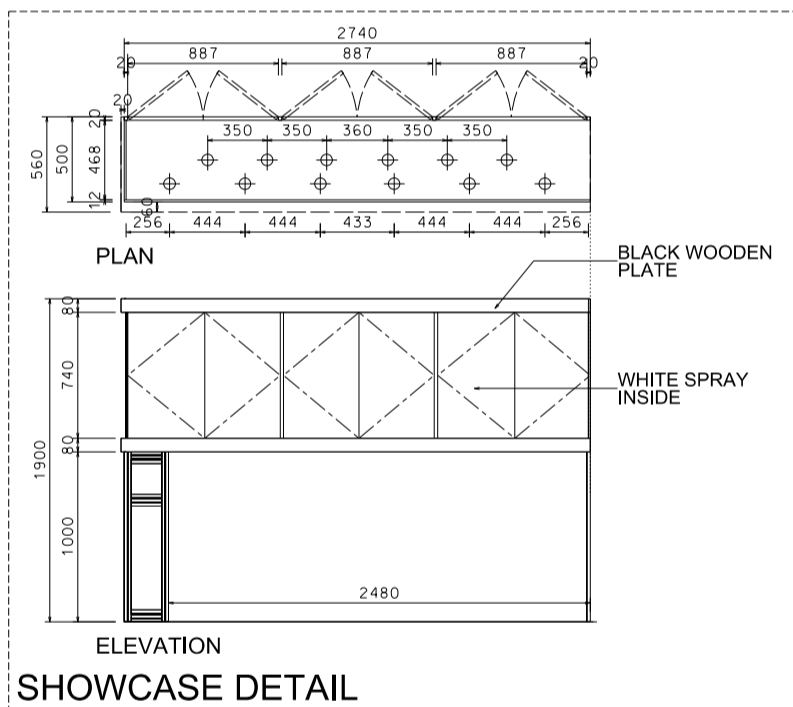

Hong Kong Watch & Clock Fair

香港鐘表展

4M(W) x 3M(D) Deluxe Booth-Salon de TE (Right Corner)

4米(闊) x 3米(深) 國際名表薈萃高級攤位 (右邊角位)

BOOTH SPECIFICATIONS		QTY.
	2740mmW X 500mmD X 740mmH (INTERNAL SIZE 2700W X 468D X 740H) FRONT TALL SHOWCASE W/ 12 X 7W LED DOWNLIGHT & 3 X WHITE SHOW DOORS & LOCKABLE CABINET UNDERNEATH 2740mm(闊) x 500mm(深) x 740mm(高) (內部的尺寸:2720mm(闊) x 468mm(深) x 740mm(高)) 門前高身飾櫃連12 X 7瓦LED可調角度筒燈及3 X 白色木掩門, 連有鎖地櫃	1
	1000mmW x 500mmD x 2500mmH TALL SHOWCASE W/ 2 X 7W LED DOWNLIGHT W/ GLASS SILIDING DOOR & 1 LAYER OF GLASS SHELF, CABINET UNDERNEATH 1000mm(闊) x 500mm(深) x 2500mm(高) 高身飾櫃連2 x 7瓦LED筒燈連1層玻璃層板及玻璃趟門, 連有鎖地櫃	2
	LONG ARMED SPOTLIGHT (300MM) 13 WATT LED LAMP (YELLOW LIGHT) 13瓦特LED燈膽長臂射燈(約長300mm)(黃光)	2
	7W LED UPLIGHT (FOR FASCIA) 7瓦LED燈(射招牌用)	7
	7W LED DOWNLIGHT (FOR ENTRANCE) 7瓦LED燈(門口用)	8
	500w SQUARE PIN POWER SOCKET (FOR ONE APPLIANCE USE ONLY, NOT PERMITTED FOR LIGHTING CONNECTION) 只供一件電器用之500瓦特電源方腳插座(220伏特) (不可用於照明裝置)	1
	700mmW x 700mmD x 750mmH MEETING TABLE 正方檯 (0.7米長X0.7米闊X0.75米高)	1
	BLACK LEATHER CHAIR 黑色皮椅	3
	CEILING BEAM 天花橫樑	3.5M
	STICKER CUT OUT COMPANY NAME & LOGO 公司名稱及商標	1
	RUBBISH BIN 廢紙箱	1
	CARPET 地毯	12SQM

*The Hong Kong Trade Development Council reserves the right to change the configuration if necessary.

*如有需要, 香港貿易發展局有權更改攤位結構。