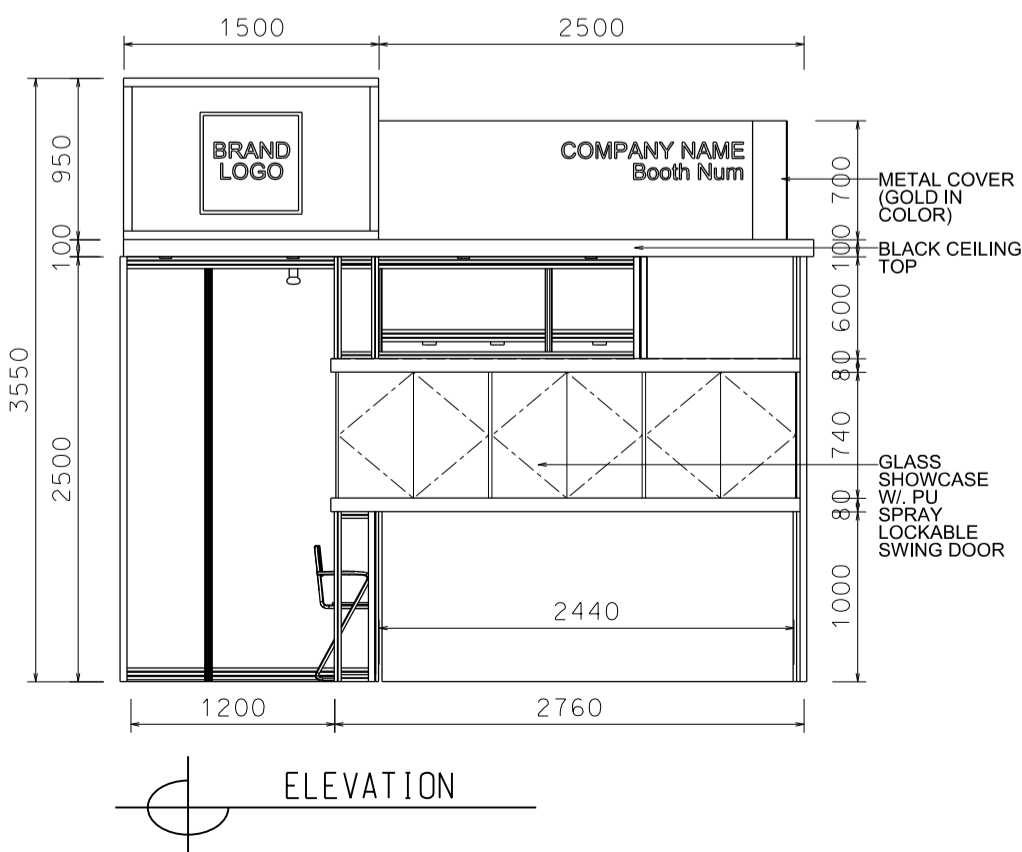

Hong Kong Watch & Clock Fair

香港鐘表展

4M(W) x 3M(D) Deluxe Booth-Salon de TE (Right Corner)

4米(闊) x 3米(深) 國際名表薈萃高級攤位 (右邊角位)

BOOTH SPECIFICATIONS		QTY.
	2740mmW X 500mmD X 740mmH (INTERNAL SIZE 2700W X 468D X 740H) FRONT TALL SHOWCASE W/ 12 X 7W LED DOWNLIGHT & 3 X WHITE SHOW DOORS & LOCKABLE CABINET UNDERNEATH 2740mm(闊) x 500mm(深) x 740mm(高) (內部的尺寸:2720mm(闊) x 468mm(深) x 740mm(高)) 門前高身飾櫃連12 X 7瓦LED可調角度筒燈及3 X 白色木掩門, 連有鎖地櫃	1
	1000mmW x 500mmD x 2500mmH TALL SHOWCASE W/ 2 X 7W LED DOWNLIGHT W/ GLASS SILIDING DOOR & 1 LAYER OF GLASS SHELF, CABINET UNDERNEATH 1000mm(闊) x 500mm(深) x 2500mm(高) 高身飾櫃連2 x 7瓦LED筒燈連1層玻璃層板及玻璃趟門, 連有鎖地櫃	2
	LONG ARMED SPOTLIGHT (300MM) 13 WATT LED LAMP (YELLOW LIGHT) 13瓦特LED燈膽長臂射燈(約長300mm)(黃光)	2
	7W LED UPLIGHT (FOR FASCIA) 7瓦LED燈(射招牌用)	7
	7W LED DOWNLIGHT (FOR ENTRANCE) 7瓦LED燈(門口用)	8
	500w SQUARE PIN POWER SOCKET (FOR ONE APPLIANCE USE ONLY, NOT PERMITTED FOR LIGHTING CONNECTION) 只供一件電器用之500瓦特電源方腳插座(220伏特) (不可用於照明裝置)	1
	700mmW x 700mmD x 750mmH MEETING TABLE 正方檯 (0.7米長X0.7米闊X0.75米高)	1
	BLACK LEATHER CHAIR 黑色皮椅	3
	CEILING BEAM 天花橫樑	3.5M
	STICKER CUT OUT COMPANY NAME & LOGO 公司名稱及商標	1
	RUBBISH BIN 廢紙箱	1
	CARPET 地毯	12SQM

*The Hong Kong Trade Development Council reserves the right to change the configuration if necessary.

*如有需要, 香港貿易發展局有權更改攤位結構。