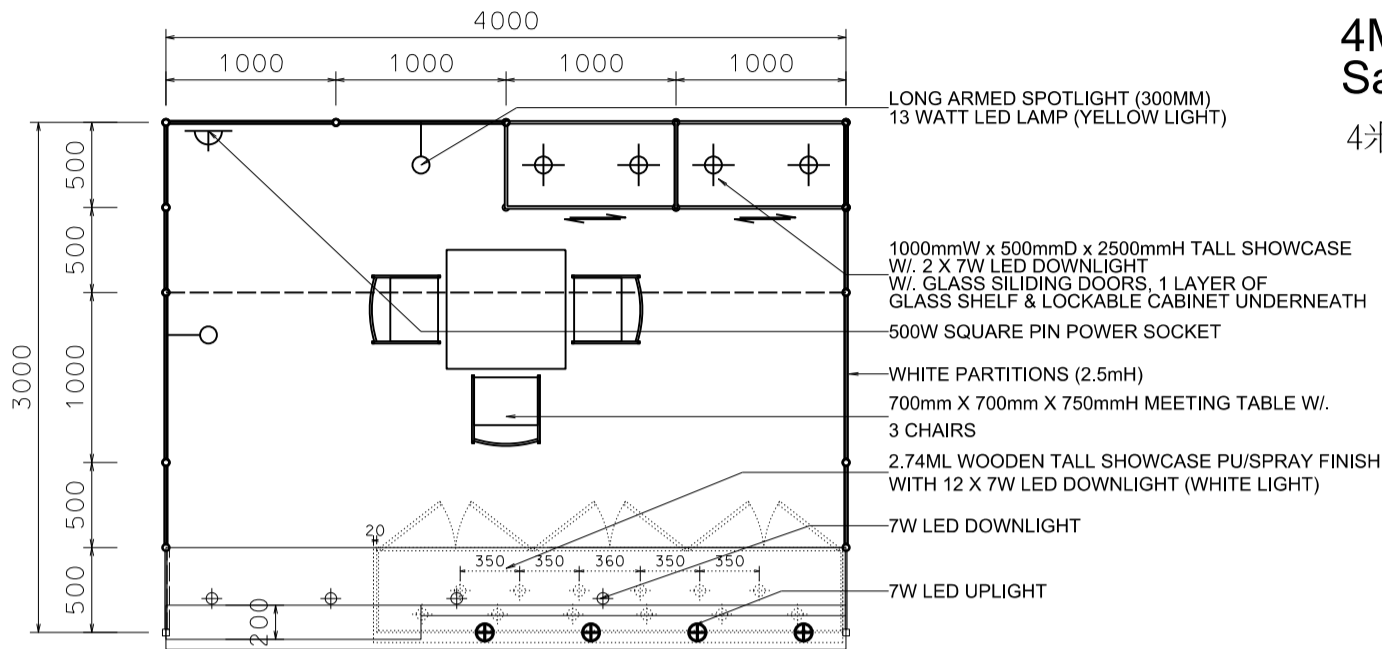

### 4M(W) x 3M(D) Deluxe Booth-Salon de TE

4米(闊) x 3米(深) 國際名表薈萃高級攤位

BOOTH SPECIFICATIONS		QTY.
	2740mmW X 500mmD X 740mmH (INTERNAL SIZE 2700W X 468D X 740H) FRONT TALL SHOWCASE W/ 12 X 7W LED DOWNLIGHT & 3 X WHITE SWING DOORS & LOCKABLE CABINET UNDERNEATH 2740mm(闊) x 500mm(深) x 740mm(高) (內部的尺寸:2720mm(闊) x 468mm(深) x 740mm(高) 門前高身飾櫃連12 X 7瓦LED可調角度筒燈及3 x 白色木掩門, 連有鎖地櫃	1
	1000mmW x 500mmD x 2500mmH TALL SHOWCASE W/ 2 X 7W LED DOWNLIGHT W/ GLASS SILIDING DOOR & 1 LAYER OF GLASS SHELF, CABINET UNDERNEATH 1000mm(闊) x 500mm(深) x 2500mm(高) 高身飾櫃連2 x 7瓦LED筒燈連1層玻璃層板及玻璃趟門, 連有鎖地櫃	2
	LONG ARMED SPOTLIGHT (300MM) 13 WATT LED LAMP (YELLOW LIGHT) 13瓦特LED燈筒長臂射燈(約長300mm)(黃光)	2
	7W LED UPLIGHT (FOR FASCIA) 7瓦LED燈(射招牌用)	4
	7W LED DOWNLIGHT (FOR ENTRANCE) 7瓦LED燈(門口用)	4
	500w SQUARE PIN POWER SOCKET (FOR ONE APPLIANCE USE ONLY, NOT PERMITTED FOR LIGHTING CONNECTION) 只供一件電器用之500瓦特電源方腳插座(220伏特) (不可用於照明裝置)	1
	700mmW x 700mmD x 750mmH MEETING TABLE 正方檯 (0.7米長X0.7米闊X0.75米高)	1
	BLACK LEATHER CHAIR 黑色皮椅	3
	CEILING BEAM 天花橫樑	4M
	STICKER CUT OUT COMPANY NAME & LOGO 公司名稱及商標	1
	RUBBISH BIN 廢紙箱	1
	CARPET 地毯	12SQM