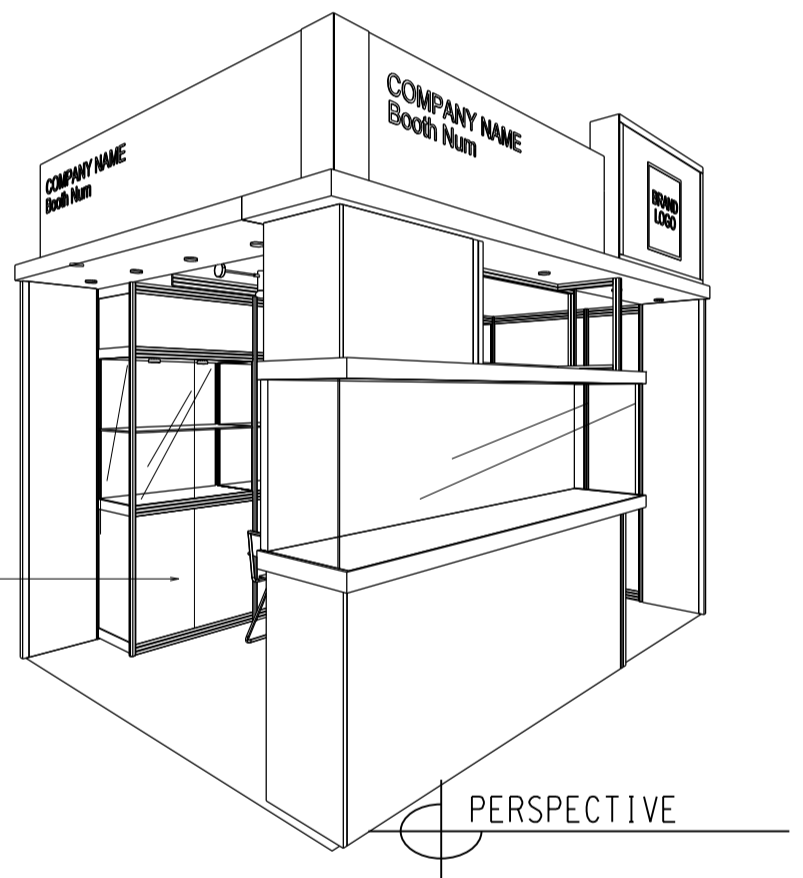

Hong Kong Watch & Clock Fair

香港鐘表展

4M(W) x 3M(D) Deluxe Booth-Salon de TE (Left Corner)

4米(闊) x 3米(深) 國際名表薈萃高級攤位 (左邊角位)

BOOTH SPECIFICATIONS		QTY.
	2740mmW X 500mmD X 740mmH (INTERNAL SIZE 2700W X 468D X 740H) FRONT TALL SHOWCASE W/ 12 X 7W LED DOWNLIGHT & 3 X WHITE SWING DOORS & LOCKABLE CABINET UNDERNEATH 2740mm(闊) x 500mm(深) x 740mm(高) (內部的尺寸:2720mm(闊) x 468mm(深) x 740mm(高)) 門前高身飾櫃連12 X 7瓦LED可調角度筒燈及3 x 白色木掩門, 連有鎖地櫃	1
	1000mmW x 500mmD x 2500mmH TALL SHOWCASE W/ 2 X 7W LED DOWNLIGHT W/ GLASS SLIDING DOOR & 1 LAYER OF GLASS SHELF, CABINET UNDERNEATH 1000mm(闊) x 500mm(深) x 2500mm(高) 高身飾櫃連2 x 7瓦LED筒燈連1層玻璃層板 及玻璃趟門, 連有鎖地櫃	2
	LONG ARMED SPOTLIGHT (300MM) 13 WATT LED LAMP (YELLOW LIGHT) 13瓦特LED燈筒長臂射燈(約長300mm)(黃光)	2
	7W LED UPLIGHT (FOR FASCIA) 7瓦LED燈(射招牌用)	7
	7W LED DOWNLIGHT (FOR ENTRANCE) 7瓦LED燈(門口用)	8
	500w SQUARE PIN POWER SOCKET (FOR ONE APPLIANCE USE ONLY, NOT PERMITTED FOR LIGHTING CONNECTION) 只供一件電器用之500瓦特電源方腳插座(220伏特) (不可用於照明裝置)	1
	700mmW x 700mmD x 750mmH MEETING TABLE 正方檯 (0.7米長x0.7米闊x0.75米高)	1
	BLACK LEATHER CHAIR 黑色皮椅	3
	CEILING BEAM 天花橫樑	3.5M
	STICKER CUT OUT COMPANY NAME & LOGO 公司名稱及商標	1
	RUBBISH BIN 廢紙箱	1
	CARPET 地毯	12SQM

*The Hong Kong Trade Development Council reserves the right to change the configuration if necessary.

*如有需要, 香港貿易發展局有權更改攤位結構。