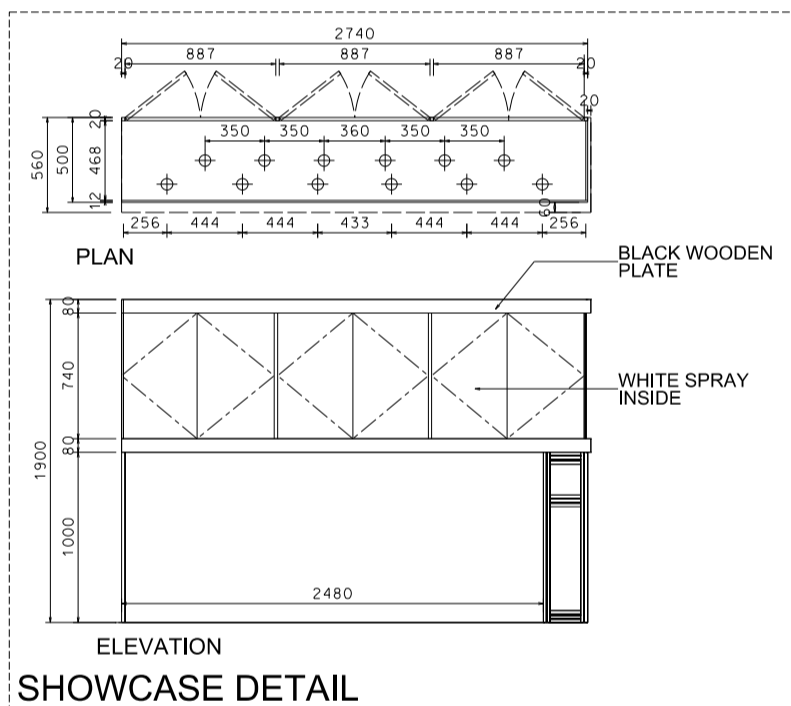

### 4M(W) x 3M(D) Deluxe Booth-Salon de TE

4米(闊) x 3米(深) 國際名表薈萃高級攤位

BOOTH SPECIFICATIONS		QTY.
	2740mmW X 500mmD X 740mmH (INTERNAL SIZE 2700W X 468D X 740H) FRONT TALL SHOWCASE W/ 12 X 7W LED DOWNLIGHT & 3 X WHITE SWING DOORS & LOCKABLE CABINET UNDERNEATH 2740mm(闊) x 500mm(深) x 740mm(高) (內部的尺寸:2720mm(闊) x 468mm(深) x 740mm(高) 門前高身飾櫃連12 X 7瓦LED可調角度筒燈及3 x 白色木掩門, 連有鎖地櫃	1
	1000mmW x 500mmD x 2500mmH TALL SHOWCASE W/ 2 X 7W LED DOWNLIGHT W/ GLASS SILIDING DOOR & 1 LAYER OF GLASS SHELF, CABINET UNDERNEATH 1000mm(闊) x 500mm(深) x 2500mm(高) 高身飾櫃連2 x 7瓦LED筒燈連1層玻璃層板及玻璃趟門, 連有鎖地櫃	2
	LONG ARMED SPOTLIGHT (300MM) 13 WATT LED LAMP (YELLOW LIGHT) 13瓦特LED燈筒長臂射燈(約長300mm)(黃光)	2
	7W LED UPLIGHT (FOR FASCIA) 7瓦LED燈(射招牌用)	4
	7W LED DOWNLIGHT (FOR ENTRANCE) 7瓦LED燈(門口用)	4
	500w SQUARE PIN POWER SOCKET (FOR ONE APPLIANCE USE ONLY, NOT PERMITTED FOR LIGHTING CONNECTION) 只供一件電器用之500瓦特電源方腳插座(220伏特) (不可用於照明裝置)	1
	700mmW x 700mmD x 750mmH MEETING TABLE 正方檯 (0.7米長X0.7米闊X0.75米高)	1
	BLACK LEATHER CHAIR 黑色皮椅	3
	CEILING BEAM 天花橫樑	4M
	STICKER CUT OUT COMPANY NAME & LOGO 公司名稱及商標	1
	RUBBISH BIN 廢紙箱	1
	CARPET 地毯	12SQM