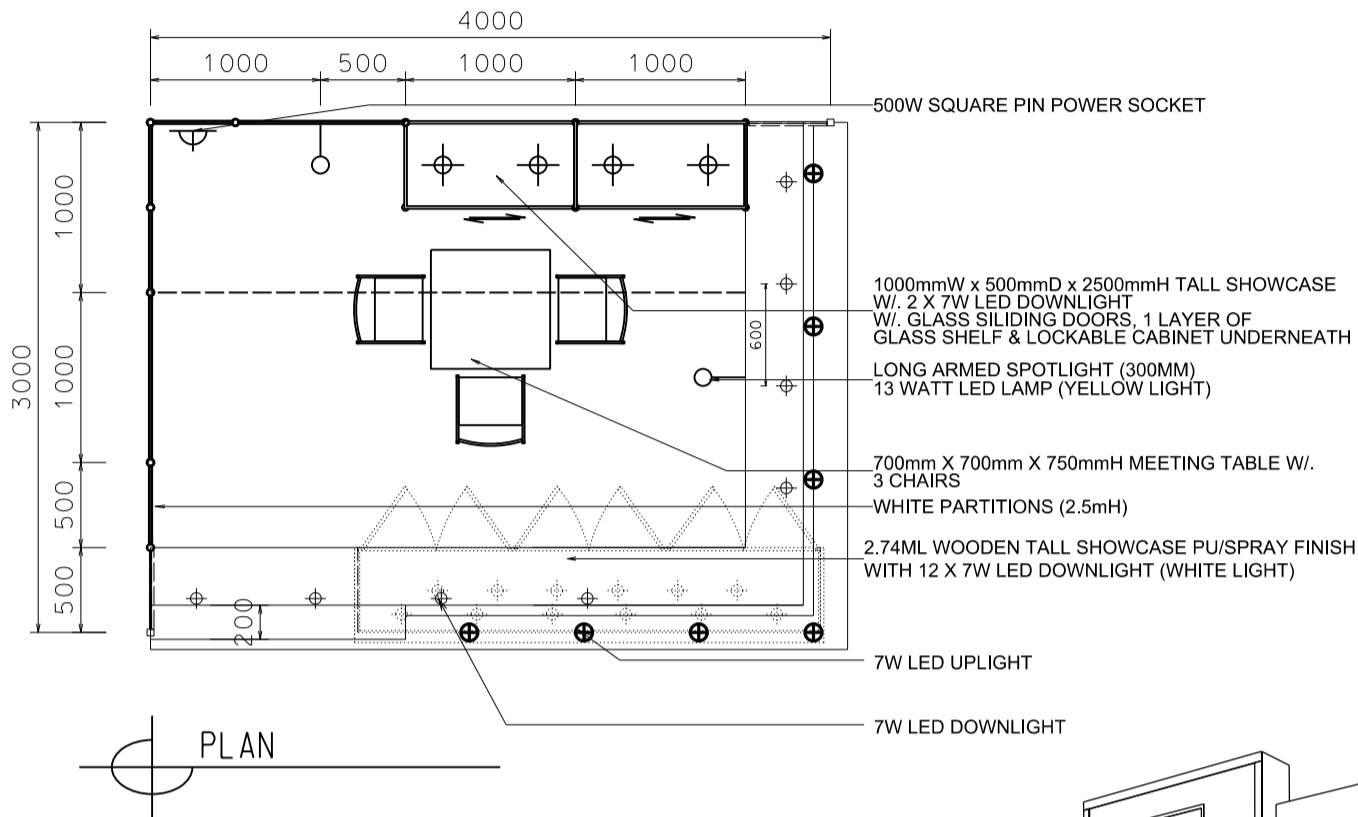

Hong Kong Watch & Clock Fair

香港鐘表展

4M(W) x 3M(D) Deluxe Booth-Salon de TE (Right Corner)

4米(闊) x 3米(深) 國際名表薈萃高級攤位 (右邊角位)

BOOTH SPECIFICATIONS		QTY.
	2740mmW X 500mmD X 740mmH (INTERNAL SIZE 2700W X 468D X 740H) FRONT TALL SHOWCASE W/ 12 X 7W LED DOWNLIGHT & 3 X WHITE SHOW DOORS & LOCKABLE CABINET UNDERNEATH 2740mm(闊) x 500mm(深) x 740mm(高) (內部的尺寸:2720mm(闊) x 468mm(深) x 740mm(高)) 門前高身飾櫃連12 X 7瓦LED可調角度筒燈及3 X 白色木掩門, 連有鎖地櫃	1
	1000mmW x 500mmD x 2500mmH TALL SHOWCASE W/ 2 X 7W LED DOWNLIGHT W/ GLASS SILIDING DOOR & 1 LAYER OF GLASS SHELF, CABINET UNDERNEATH 1000mm(闊) x 500mm(深) x 2500mm(高) 高身飾櫃連2 x 7瓦LED筒燈連1層玻璃層板及玻璃趟門, 連有鎖地櫃	2
	LONG ARMED SPOTLIGHT (300MM) 13 WATT LED LAMP (YELLOW LIGHT) 13瓦特LED燈膽長臂射燈(約長300mm)(黃光)	2
	7W LED UPLIGHT (FOR FASCIA) 7瓦LED燈(射招牌用)	7
	7W LED DOWNLIGHT (FOR ENTRANCE) 7瓦LED燈(門口用)	8
	500w SQUARE PIN POWER SOCKET (FOR ONE APPLIANCE USE ONLY, NOT PERMITTED FOR LIGHTING CONNECTION) 只供一件電器用之500瓦特電源方腳插座(220伏特) (不可用於照明裝置)	1
	700mmW x 700mmD x 750mmH MEETING TABLE 正方檯 (0.7米長X0.7米闊X0.75米高)	1
	BLACK LEATHER CHAIR 黑色皮椅	3
	CEILING BEAM 天花橫樑	3.5M
	STICKER CUT OUT COMPANY NAME & LOGO 公司名稱及商標	1
	RUBBISH BIN 廢紙箱	1
	CARPET 地毯	12SQM

*The Hong Kong Trade Development Council reserves the right to change the configuration if necessary.

*如有需要, 香港貿易發展局有權更改攤位結構。