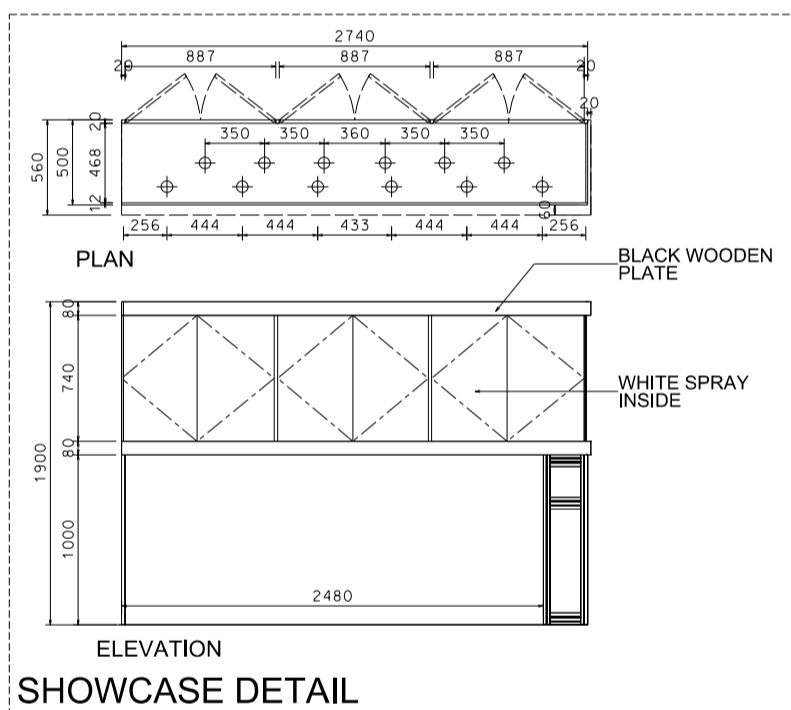

Hong Kong Watch & Clock Fair

香港鐘表展

4M(W) x 3M(D) Deluxe Booth-Salon de TE (Left Corner)

4米(闊) x 3米(深) 國際名表薈萃高級攤位 (左邊角位)

BOOTH SPECIFICATIONS		QTY.
	2740mmW X 500mmD X 740mmH (INTERNAL SIZE 2700W X 468D X 740H) FRONT TALL SHOWCASE W/ 12 X 7W LED DOWNLIGHT & 3 X WHITE SWING DOORS & LOCKABLE CABINET UNDERNEATH 2740mm(闊) x 500mm(深) x 740mm(高) (內部的尺寸:2720mm(闊) x 468mm(深) x 740mm(高)) 門前高身飾櫃連12 X 7瓦LED可調角度筒燈及3 x 白色木掩門, 連有鎖地櫃	1
	1000mmW x 500mmD x 2500mmH TALL SHOWCASE W/ 2 X 7W LED DOWNLIGHT W/ GLASS SLIDING DOOR & 1 LAYER OF GLASS SHELF, CABINET UNDERNEATH 1000mm(闊) x 500mm(深) x 2500mm(高) 高身飾櫃連2 x 7瓦LED筒燈連1層玻璃層板 及玻璃趟門, 連有鎖地櫃	2
	LONG ARMED SPOTLIGHT (300MM) 13 WATT LED LAMP (YELLOW LIGHT) 13瓦特LED燈筒長臂射燈(約長300mm)(黃光)	2
	7W LED UPLIGHT (FOR FASCIA) 7瓦LED燈(射招牌用)	7
	7W LED DOWNLIGHT (FOR ENTRANCE) 7瓦LED燈(門口用)	8
	500w SQUARE PIN POWER SOCKET (FOR ONE APPLIANCE USE ONLY, NOT PERMITTED FOR LIGHTING CONNECTION) 只供一件電器用之500瓦特電源方腳插座(220伏特) (不可用於照明裝置)	1
	700mmW x 700mmD x 750mmH MEETING TABLE 正方檯 (0.7米長x0.7米闊x0.75米高)	1
	BLACK LEATHER CHAIR 黑色皮椅	3
	CEILING BEAM 天花橫樑	3.5M
	STICKER CUT OUT COMPANY NAME & LOGO 公司名稱及商標	1
	RUBBISH BIN 廢紙箱	1
	CARPET 地毯	12SQM

*The Hong Kong Trade Development Council reserves the right to change the configuration if necessary.

*如有需要, 香港貿易發展局有權更改攤位結構。