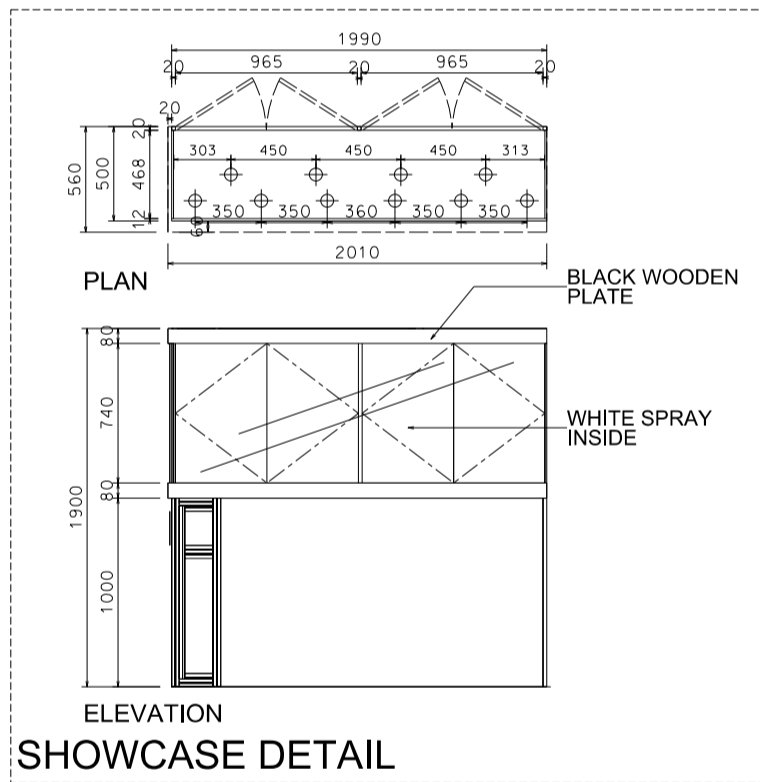

Hong Kong Watch & Clock Fair

香港鐘表展

6M(W) x 3M(D) Deluxe Booth- Salon de TE (Right Corner)

6米(闊) x 3米(深) 國際名表薈萃高級攤位 (右邊角位)

BOOTH SPECIFICATIONS		QTY.
	1990mmW X 500mmD X 740mmH (INTERNAL SIZE 1950W X 468D X 740H) FRONT TALL SHOWCASE W/ 10 X 7W LED DOWNLIGHT & 2 X WHITE SWING DOORS & LOCKABLE CABINET UNDERNEATH 1990mm(闊) x 500mm(深) x 740mm(高) (內部的尺寸:1950mm(闊) x 468mm(深) x 740mm(高)) 門前高身飾櫃連10 X 7瓦LED可調角度筒燈及2 x 白色木樺門, 連有鎖地盤	2
	1000mmW x 500mmD x 2500mmH TALL SHOWCASE W/ 2 X 7W LED DOWNLIGHT W/ GLASS SLIDING DOOR & 1 LAYER OF GLASS SHELF, CABINET UNDERNEATH 1000mm(闊) x 500mm(深) x 2500mm(高) 高身飾櫃連2 x 7瓦LED筒燈連1層玻璃層板及玻璃趟門, 連有鎖地盤	4
	LONG ARMED SPOTLIGHT (300MM) 13 WATT LED LAMP (YELLOW LIGHT) 13瓦特LED燈筒長臂射燈(約長300mm)(黃光)	4
	7W LED UPLIGHT (FOR FASCIA) 7瓦LED燈 (射招牌用)	9
	7W LED DOWNLIGHT (FOR ENTRANCE) 7瓦LED燈 (門口用)	10
	500w SQUARE PIN POWER SOCKET (FOR ONE APPLIANCE USE ONLY, NOT PERMITTED FOR LIGHTING CONNECTION) 只供一件電器用之500瓦特電壓方插插座(220伏特)(不可用於照明裝置)	2
	700mmW x 700mmD x 750mmH MEETING TABLE 正方形 (0.7米長x0.7米闊x0.75米高)	2
	BLACK LEATHER CHAIR 黑色皮椅	6
	CEILING BEAM 天花橫樑	9.5M
	STICKER CUT OUT COMPANY NAME & LOGO 公司名稱及商標	1
	RUBBISH BIN 廢紙箱	2
	CARPET 地毯	18sqm

*The Hong Kong Trade Development Council reserves the right to change the configuration if necessary.

*如有需要, 香港貿易發展局有權更改攤位結構。