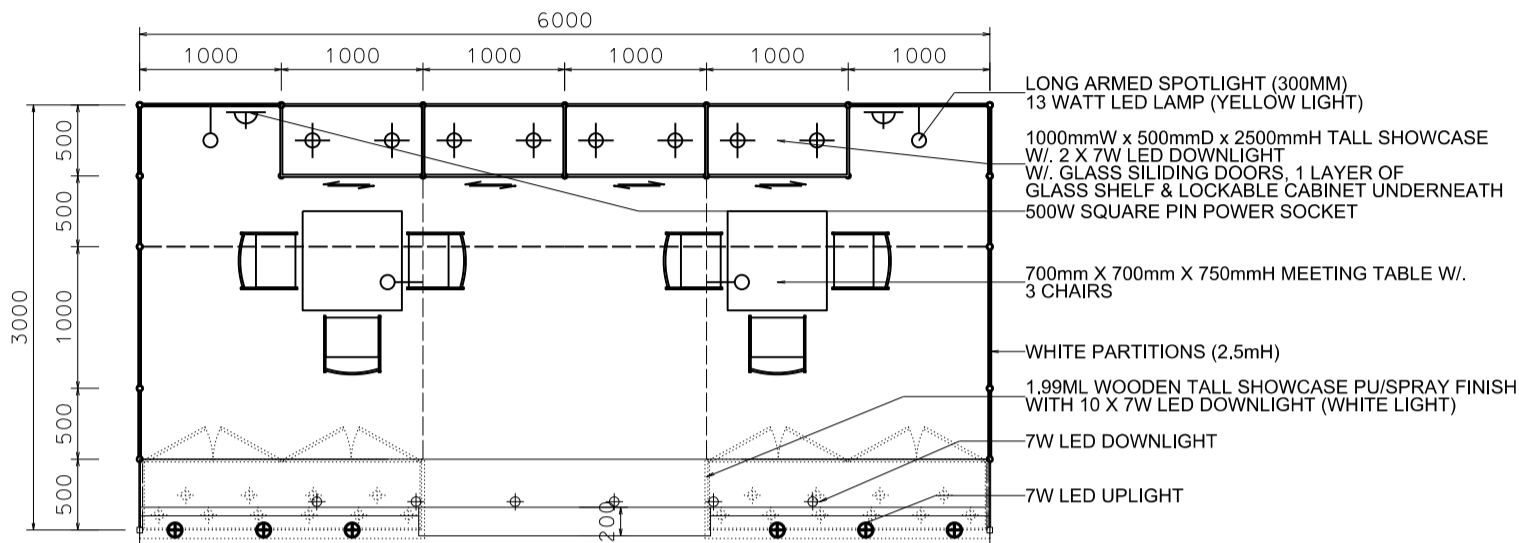

Hong Kong Watch & Clock Fair

香港鐘表展

6M(W) x 3M(D) Deluxe Booth-Salon de TE

6米(闊) x 3米(深) 國際名表薈萃高級攤位

PLAN

PERSPECTIVE

BOOTH SPECIFICATIONS		QTY.
	1990mmW x 500mmD x 740mmH (INTERNAL SIZE 1950W X468D X 740H) FRONT TALL SHOWCASE W/ 10 X 7W LED DOWNLIGHT & 2 X WHITE SWING DOORS & LOCKABLE CABINET UNDERNEATH 1990mm(闊) x 500mm(深) x 740mm(高) (內部的尺寸:1950mm(闊) x 468mm(深) x 740mm(高)) 門前高身飾櫃連10 X 7瓦LED可調角度筒燈及2 x 白色木掩門, 連有鎖地櫃	2
	1000mmW x 500mmD x 2500mmH TALL SHOWCASE W/ 2 X 7W LED DOWNLIGHT W/ GLASS SLIDING DOOR & 1 LAYER OF GLASS SHELF, CABINET UNDERNEATH 1000mm(闊) x 500mm(深) x 2500mm(高) 高身飾櫃連2 x 7瓦LED筒燈連1層玻璃層板及玻璃趟門, 連有鎖地櫃	4
	LONG ARMED SPOTLIGHT (300MM) 13 WATT LED LAMP (YELLOW LIGHT) 13瓦特LED燈筒長臂射燈(約長300mm)(黃光)	4
	7W LED UPLIGHT (FOR FASCIA) 7瓦LED燈 (射招牌用)	6
	7W LED DOWNLIGHT (FOR ENTRANCE) 7瓦LED燈 (射招牌用)	6
	500w SQUARE PIN POWER SOCKET (FOR ONE APPLIANCE USE ONLY, NOT PERMITTED FOR LIGHTING CONNECTION) 只供一件電器用之500瓦特電源方插插座(220伏特)(不可用於照明裝置)	2
	700mmW x 700mmD x 750mmH MEETING TABLE 正方形檯 (0.7米長x0.7米闊x0.75米高)	2
	BLACK LEATHER CHAIR 黑色皮椅	6
	CEILING BEAM 天花橫樑	11M
	STICKER CUT OUT COMPANY NAME & LOGO 公司名稱及商標	2
	RUBBISH BIN 廢紙箱	2
	CARPET 地毯	18sqm