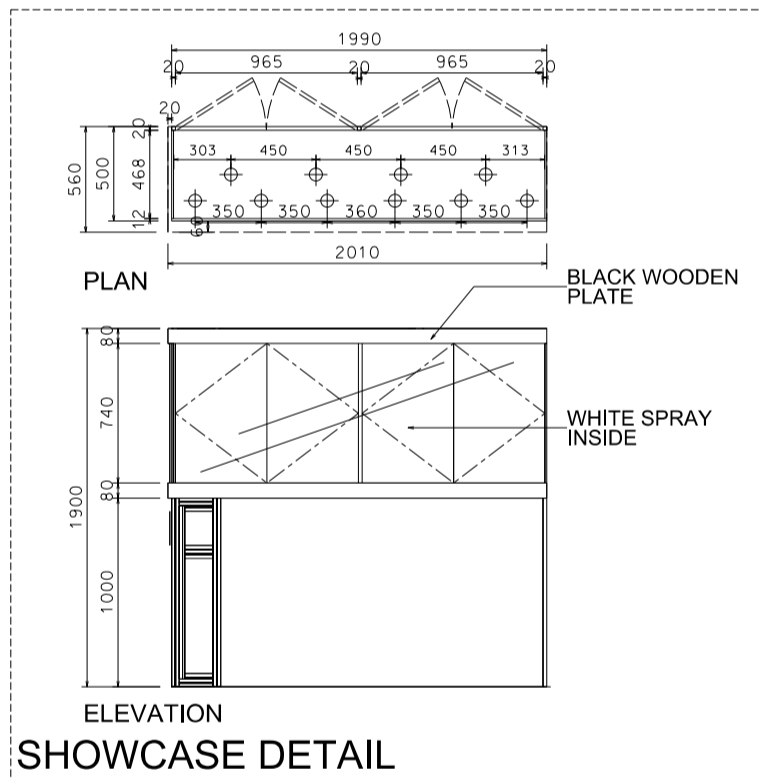

Hong Kong Watch & Clock Fair

香港鐘表展

6M(W) x 3M(D) Deluxe Booth-Salon de TE

6米(闊) x 3米(深) 國際名表薈萃高級攤位

PLAN

PERSPECTIVE

BOOTH SPECIFICATIONS		QTY.
	1990mmW x 500mmD x 740mmH (INTERNAL SIZE 1950W X468D X 740H) FRONT TALL SHOWCASE W/ 10 X 7W LED DOWNLIGHT & 2 X WHITE SWING DOORS & LOCKABLE CABINET UNDERNEATH 1990mm(闊) x 500mm(深) x 740mm(高) (內部的尺寸:1950mm(闊) x 468mm(深) x 740mm(高)) 門前高身飾櫃連10 X 7瓦LED可調角度筒燈及2 x 白色木掩門, 連有鎖地櫃	2
	1000mmW x 500mmD x 2500mmH TALL SHOWCASE W/ 2 X 7W LED DOWNLIGHT W/ GLASS SLIDING DOOR & 1 LAYER OF GLASS SHELF, CABINET UNDERNEATH 1000mm(闊) x 500mm(深) x 2500mm(高) 高身飾櫃連2 x 7瓦LED筒燈連1層玻璃層板及玻璃趟門, 連有鎖地櫃	4
	LONG ARMED SPOTLIGHT (300MM) 13 WATT LED LAMP (YELLOW LIGHT) 13瓦特LED燈筒長臂射燈(約長300mm)(黃光)	4
	7W LED UPLIGHT (FOR FASCIA) 7瓦LED燈 (射招牌用)	6
	7W LED DOWNLIGHT (FOR ENTRANCE) 7瓦LED燈 (射招牌用)	6
	500w SQUARE PIN POWER SOCKET (FOR ONE APPLIANCE USE ONLY, NOT PERMITTED FOR LIGHTING CONNECTION) 只供一件電器用之500瓦特電源方插插座(220伏特)(不可用於照明裝置)	2
	700mmW x 700mmD x 750mmH MEETING TABLE 正方形檯 (0.7米長x0.7米闊x0.75米高)	2
	BLACK LEATHER CHAIR 黑色皮椅	6
	CEILING BEAM 天花橫樑	11M
	STICKER CUT OUT COMPANY NAME & LOGO 公司名稱及商標	2
	RUBBISH BIN 廢紙箱	2
	CARPET 地毯	18sqm