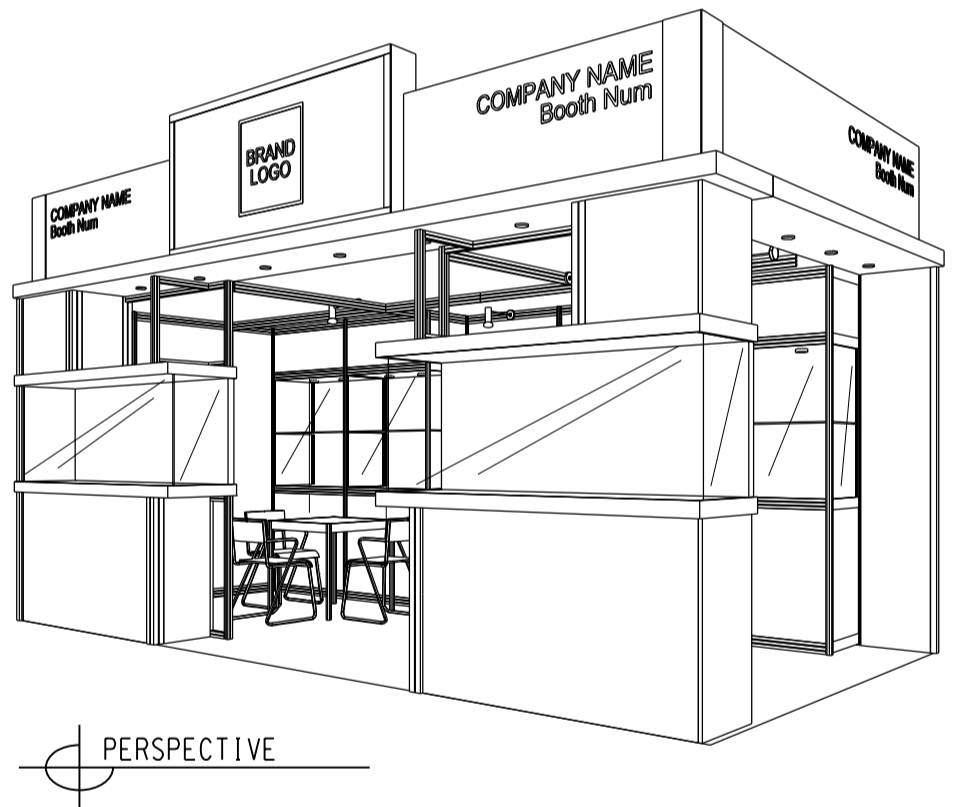

Hong Kong Watch & Clock Fair

香港鐘表展

6M(W) x 3M(D) Deluxe Booth- Salon de TE (Right Corner)

6米(闊) x 3米(深) 國際名表薈萃高級攤位 (右邊角位)

BOOTH SPECIFICATIONS		QTY.
	1990mmW X 500mmD X 740mmH (INTERNAL SIZE 1950W X 468D X 740H) FRONT TALL SHOWCASE W/ 10 X 7W LED DOWNLIGHT & 2 X WHITE SWING DOORS & LOCKABLE CABINET UNDERNEATH 1990mm(闊) x 500mm(深) x 740mm(高) (內部的尺寸:1950mm(闊) x 468mm(深) x 740mm(高)) 門前高身飾櫃連10 X 7瓦LED可調角度筒燈及2 x 白色木樺門, 連有鎖地盤	2
	1000mmW x 500mmD x 2500mmH TALL SHOWCASE W/ 2 X 7W LED DOWNLIGHT W/ GLASS SLIDING DOOR & 1 LAYER OF GLASS SHELF, CABINET UNDERNEATH 1000mm(闊) x 500mm(深) x 2500mm(高) 高身飾櫃連2 x 7瓦LED筒燈連1層玻璃層板及玻璃趟門, 連有鎖地盤	4
	LONG ARMED SPOTLIGHT (300MM) 13 WATT LED LAMP (YELLOW LIGHT) 13瓦特LED燈筒長臂射燈(約長300mm)(黃光)	4
	7W LED UPLIGHT (FOR FASCIA) 7瓦LED燈 (射招牌用)	9
	7W LED DOWNLIGHT (FOR ENTRANCE) 7瓦LED燈 (門口用)	10
	500w SQUARE PIN POWER SOCKET (FOR ONE APPLIANCE USE ONLY, NOT PERMITTED FOR LIGHTING CONNECTION) 只供一件電器用之500瓦特電壓方插插座(220伏特)(不可用於照明裝置)	2
	700mmW x 700mmD x 750mmH MEETING TABLE 正方形 (0.7米長x0.7米闊x0.75米高)	2
	BLACK LEATHER CHAIR 黑色皮椅	6
	CEILING BEAM 天花橫樑	9.5M
	STICKER CUT OUT COMPANY NAME & LOGO 公司名稱及商標	1
	RUBBISH BIN 廢紙箱	2
	CARPET 地毯	18sqm

*The Hong Kong Trade Development Council reserves the right to change the configuration if necessary.

*如有需要, 香港貿易發展局有權更改攤位結構。