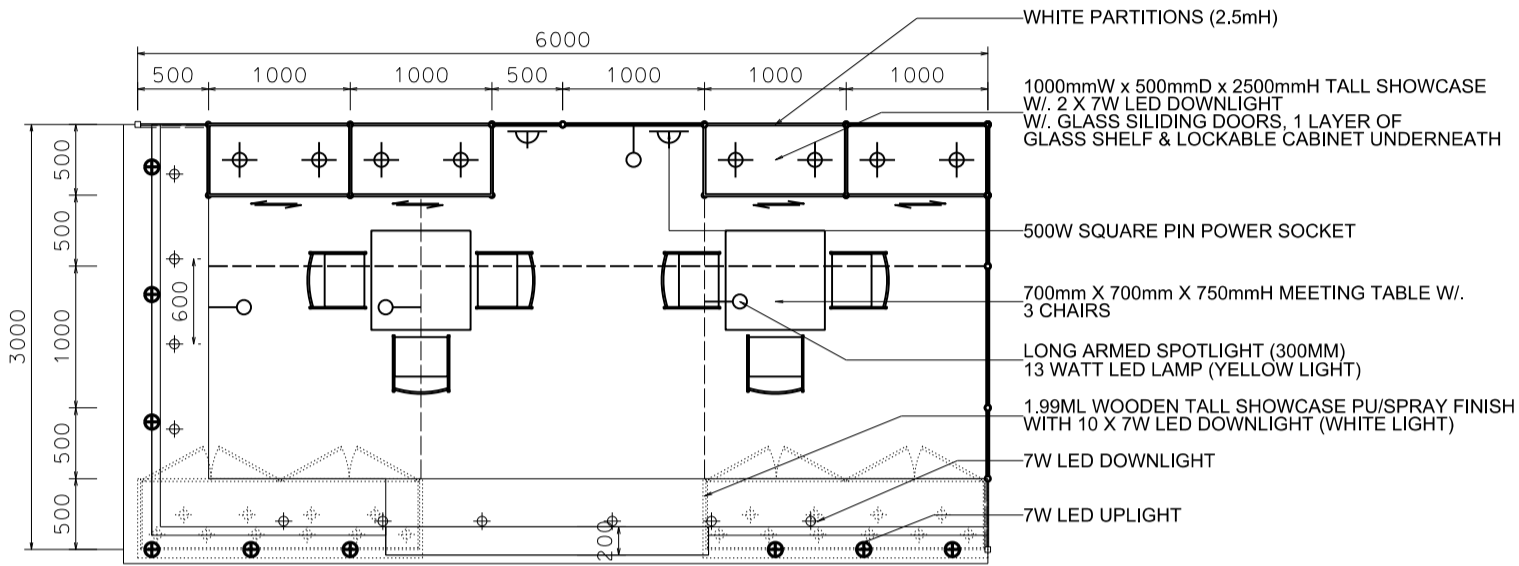

Hong Kong Watch & Clock Fair

香港鐘表展

6M(W) x 3M(D) Deluxe Booth- Salon de TE (Left Corner)

6米(闊) x 3米(深) 國際名表薈萃高級攤位 (左邊角位)

PLAN

PERSPECTIVE

BOOTH SPECIFICATIONS		QTY.
	1990mmW X 500mmD X 740mmH (INTERNAL SIZE 1950W X 468D X 740H) FRONT TALL SHOWCASE W/ 10 X 7W LED DOWNLIGHT & 2 X WHITE SWING DOORS & LOCKABLE CABINET UNDERNEATH 1990mm(闊) x 500mm(深) x 740mm(高) (內部的尺寸:1950mm(闊) x 468mm(深) x 740mm(高)) 門前高身飾櫃連10 X 7W LED可調角度筒燈及2 x 白色木掩門, 連有鎖地櫃	2
	1000mmW x 500mmD x 2500mmH TALL SHOWCASE W/ 2 X 7W LED DOWNLIGHT W/ GLASS SLIDING DOOR & 1 LAYER OF GLASS SHELF, CABINET UNDERNEATH 1000mm(闊) x 500mm(深) x 2500mm(高) 高身飾櫃連2 x 7W LED筒燈連1層玻璃層板及玻璃趟門, 連有鎖地櫃	4
	LONG ARMED SPOTLIGHT (300MM) 13 WATT LED LAMP (YELLOW LIGHT) 13瓦特LED燈筒長臂射燈(約長300mm)(黃光)	4
	7W LED UPLIGHT (FOR FASCIA) 7瓦LED燈 (射招牌用)	9
	7W LED DOWNLIGHT (FOR ENTRANCE) 7瓦LED燈 (門口用)	10
	500w SQUARE PIN POWER SOCKET (FOR ONE APPLIANCE USE ONLY, NOT PERMITTED FOR LIGHTING CONNECTION) 只供一件電器用之500瓦特電源方插插座(220伏特)(不可用於照明裝置)	2
	700mmW x 700mmD x 750mmH MEETING TABLE 正方形檯 (0.7米長x0.7米闊x0.75米高)	2
	BLACK LEATHER CHAIR 黑色皮椅	6
	CEILING BEAM 天花橫樑	9.5M
	STICKER CUT OUT COMPANY NAME & LOGO 公司名稱及商標	1
	RUBBISH BIN 廢紙箱	2
	CARPET 地毯	18sqm