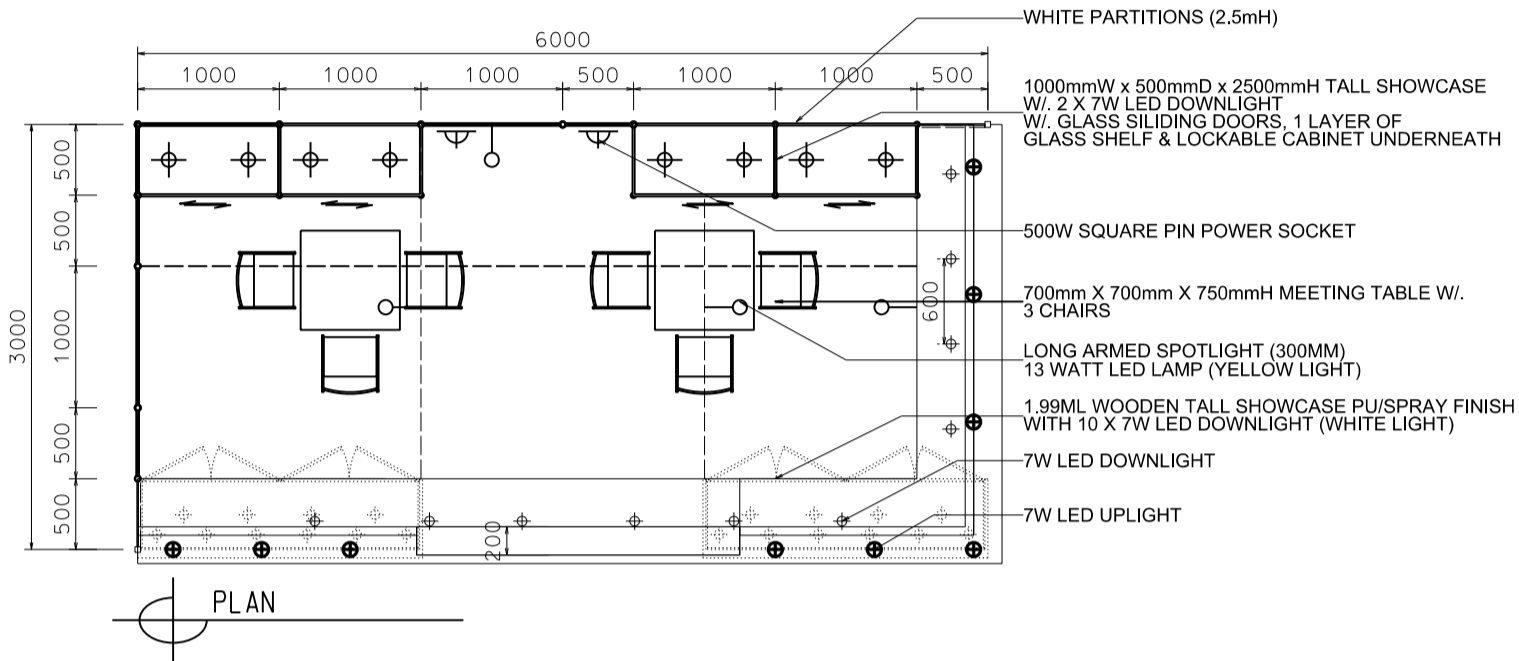

Hong Kong Watch & Clock Fair

香港鐘表展

6M(W) x 3M(D) Deluxe Booth- Salon de TE (Right Corner)

6米(闊) x 3米(深) 國際名表薈萃高級攤位 (右邊角位)

BOOTH SPECIFICATIONS		QTY.
	1990mmW X 500mmD X 740mmH (INTERNAL SIZE 1950W X 468D X 740H) FRONT TALL SHOWCASE W/ 10 X 7W LED DOWNLIGHT & 2 X WHITE SWING DOORS & LOCKABLE CABINET UNDERNEATH 1990mm(闊) x 500mm(深) x 740mm(高) (內部的尺寸:1950mm(闊) x 468mm(深) x 740mm(高)) 門前高身飾櫃連10 X 7瓦LED可調角度筒燈及2 x 白色木樺門, 連有鎖地盤	2
	1000mmW x 500mmD x 2500mmH TALL SHOWCASE W/ 2 X 7W LED DOWNLIGHT W/ GLASS SLIDING DOOR & 1 LAYER OF GLASS SHELF, CABINET UNDERNEATH 1000mm(闊) x 500mm(深) x 2500mm(高) 高身飾櫃連2 x 7瓦LED筒燈連1層玻璃層板及玻璃趟門, 連有鎖地盤	4
	LONG ARMED SPOTLIGHT (300MM) 13 WATT LED LAMP (YELLOW LIGHT) 13瓦特LED燈筒長臂射燈(約長300mm)(黃光)	4
	7W LED UPLIGHT (FOR FASCIA) 7瓦LED燈 (射招牌用)	9
	7W LED DOWNLIGHT (FOR ENTRANCE) 7瓦LED燈 (門口用)	10
	500w SQUARE PIN POWER SOCKET (FOR ONE APPLIANCE USE ONLY, NOT PERMITTED FOR LIGHTING CONNECTION) 只供一件電器用之500瓦特電壓方插插座(220伏特)(不可用於照明裝置)	2
	700mmW x 700mmD x 750mmH MEETING TABLE 正方形 (0.7米長x0.7米闊x0.75米高)	2
	BLACK LEATHER CHAIR 黑色皮椅	6
	CEILING BEAM 天花橫樑	9.5M
	STICKER CUT OUT COMPANY NAME & LOGO 公司名稱及商標	1
	RUBBISH BIN 廢紙箱	2
	CARPET 地毯	18sqm

*The Hong Kong Trade Development Council reserves the right to change the configuration if necessary.

*如有需要, 香港貿易發展局有權更改攤位結構。