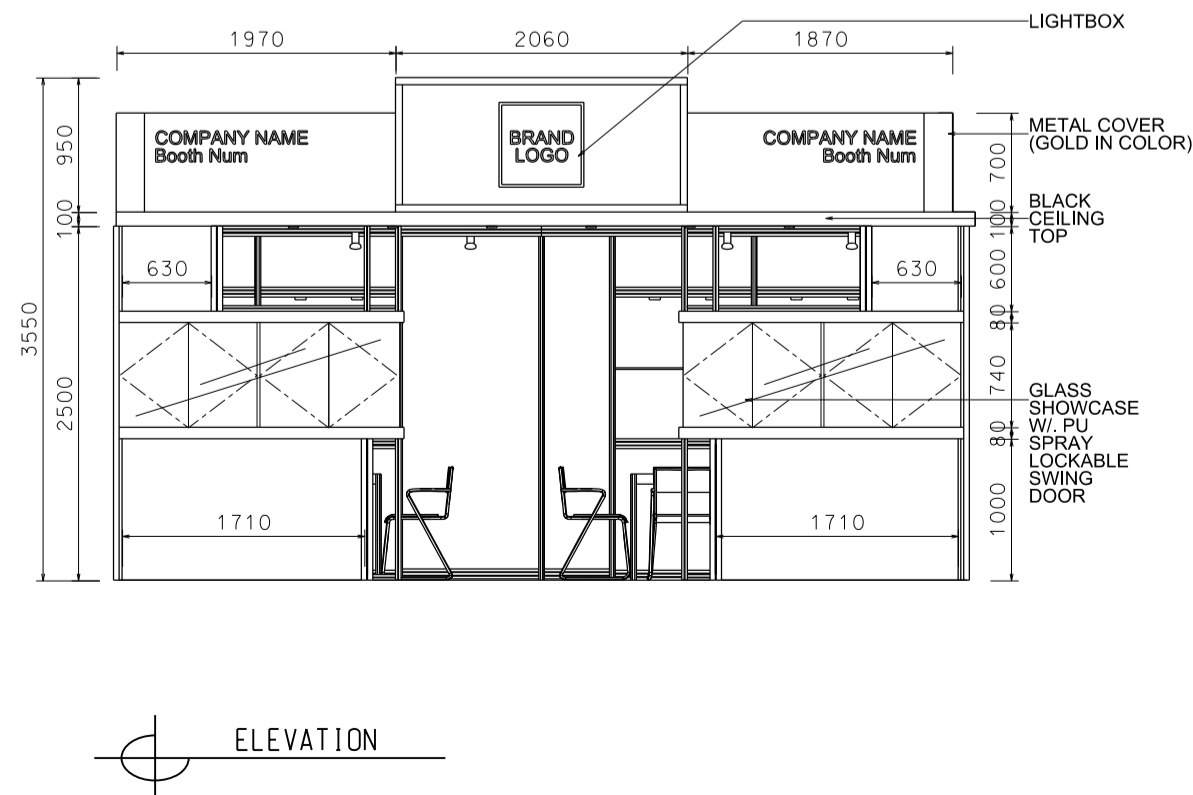

Hong Kong Watch & Clock Fair

香港鐘表展

6M(W) x 3M(D) Deluxe Booth- Salon de TE (Right Corner)

6米(闊) x 3米(深) 國際名表薈萃高級攤位 (右邊角位)

BOOTH SPECIFICATIONS		QTY.
	1990mmW X 500mmD X 740mmH (INTERNAL SIZE 1950W X 468D X 740H) FRONT TALL SHOWCASE W/ 10 X 7W LED DOWNLIGHT & 2 X WHITE SWING DOORS & LOCKABLE CABINET UNDERNEATH 1990mm(闊) x 500mm(深) x 740mm(高) (內部的尺寸:1950mm(闊) x 468mm(深) x 740mm(高)) 門前高身飾櫃連10 X 7瓦LED可調角度筒燈及2 x 白色木樺門, 連有鎖地盤	2
	1000mmW x 500mmD x 2500mmH TALL SHOWCASE W/ 2 X 7W LED DOWNLIGHT W/ GLASS SLIDING DOOR & 1 LAYER OF GLASS SHELF, CABINET UNDERNEATH 1000mm(闊) x 500mm(深) x 2500mm(高) 高身飾櫃連2 x 7瓦LED筒燈連1層玻璃層板及玻璃趟門, 連有鎖地盤	4
	LONG ARMED SPOTLIGHT (300MM) 13 WATT LED LAMP (YELLOW LIGHT) 13瓦特LED燈筒長臂射燈(約長300mm)(黃光)	4
	7W LED UPLIGHT (FOR FASCIA) 7瓦LED燈 (射招牌用)	9
	7W LED DOWNLIGHT (FOR ENTRANCE) 7瓦LED燈 (門口用)	10
	500w SQUARE PIN POWER SOCKET (FOR ONE APPLIANCE USE ONLY, NOT PERMITTED FOR LIGHTING CONNECTION) 只供一件電器用之500瓦特電壓方插插座(220伏特)(不可用於照明裝置)	2
	700mmW x 700mmD x 750mmH MEETING TABLE 正方形 (0.7米長x0.7米闊x0.75米高)	2
	BLACK LEATHER CHAIR 黑色皮椅	6
	CEILING BEAM 天花橫樑	9.5M
	STICKER CUT OUT COMPANY NAME & LOGO 公司名稱及商標	1
	RUBBISH BIN 廢紙箱	2
	CARPET 地毯	18sqm

*The Hong Kong Trade Development Council reserves the right to change the configuration if necessary.

*如有需要, 香港貿易發展局有權更改攤位結構。