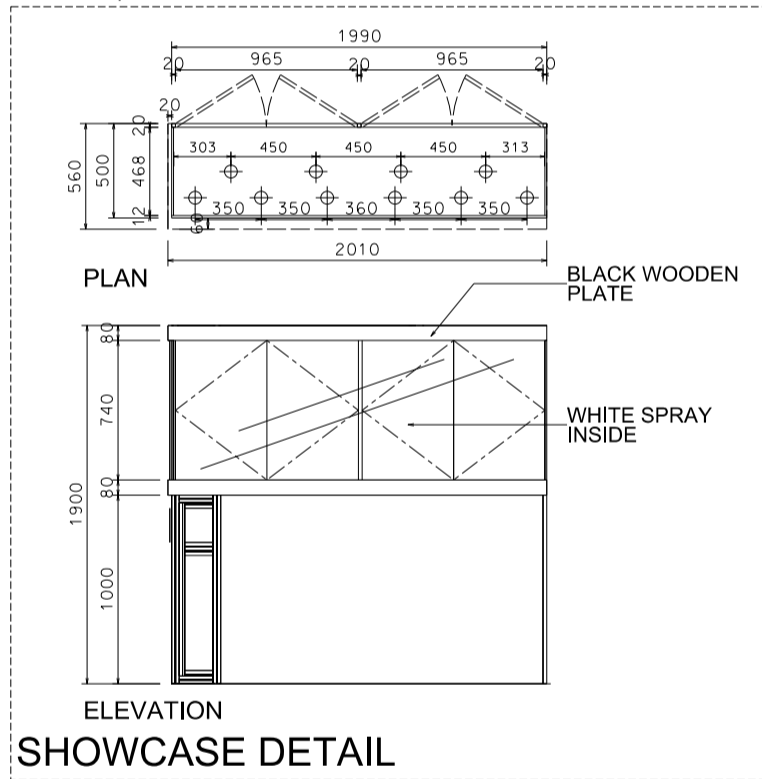

Hong Kong Watch & Clock Fair

香港鐘表展

6M(W) x 3M(D) Deluxe Booth- Salon de TE (Left Corner)

6米(闊) x 3米(深) 國際名表薈萃高級攤位 (左邊角位)

PLAN

PERSPECTIVE

BOOTH SPECIFICATIONS		QTY.
	1990mmW X 500mmD X 740mmH (INTERNAL SIZE 1950W X 468D X 740H) FRONT TALL SHOWCASE W/ 10 X 7W LED DOWNLIGHT & 2 X WHITE SWING DOORS & LOCKABLE CABINET UNDERNEATH 1990mm(闊) x 500mm(深) x 740mm(高) (內部的尺寸:1950mm(闊) x 468mm(深) x 740mm(高)) 門前高身飾櫃連10 X 7W LED可調角度筒燈及2 x 白色木掩門, 連有鎖地櫃	2
	1000mmW x 500mmD x 2500mmH TALL SHOWCASE W/ 2 X 7W LED DOWNLIGHT W/ GLASS SLIDING DOOR & 1 LAYER OF GLASS SHELF, CABINET UNDERNEATH 1000mm(闊) x 500mm(深) x 2500mm(高) 高身飾櫃連2 x 7W LED筒燈連1層玻璃層板及玻璃趟門, 連有鎖地櫃	4
	LONG ARMED SPOTLIGHT (300MM) 13 WATT LED LAMP (YELLOW LIGHT) 13瓦特LED燈筒長臂射燈(約長300mm)(黃光)	4
	7W LED UPLIGHT (FOR FASCIA) 7瓦LED燈 (射招牌用)	9
	7W LED DOWNLIGHT (FOR ENTRANCE) 7瓦LED燈 (門口用)	10
	500w SQUARE PIN POWER SOCKET (FOR ONE APPLIANCE USE ONLY, NOT PERMITTED FOR LIGHTING CONNECTION) 只供一件電器用之500瓦特電源方插插座(220伏特)(不可用於照明裝置)	2
	700mmW x 700mmD x 750mmH MEETING TABLE 正方形檯 (0.7米長x0.7米闊x0.75米高)	2
	BLACK LEATHER CHAIR 黑色皮椅	6
	CEILING BEAM 天花橫樑	9.5M
	STICKER CUT OUT COMPANY NAME & LOGO 公司名稱及商標	1
	RUBBISH BIN 廢紙箱	2
	CARPET 地毯	18sqm