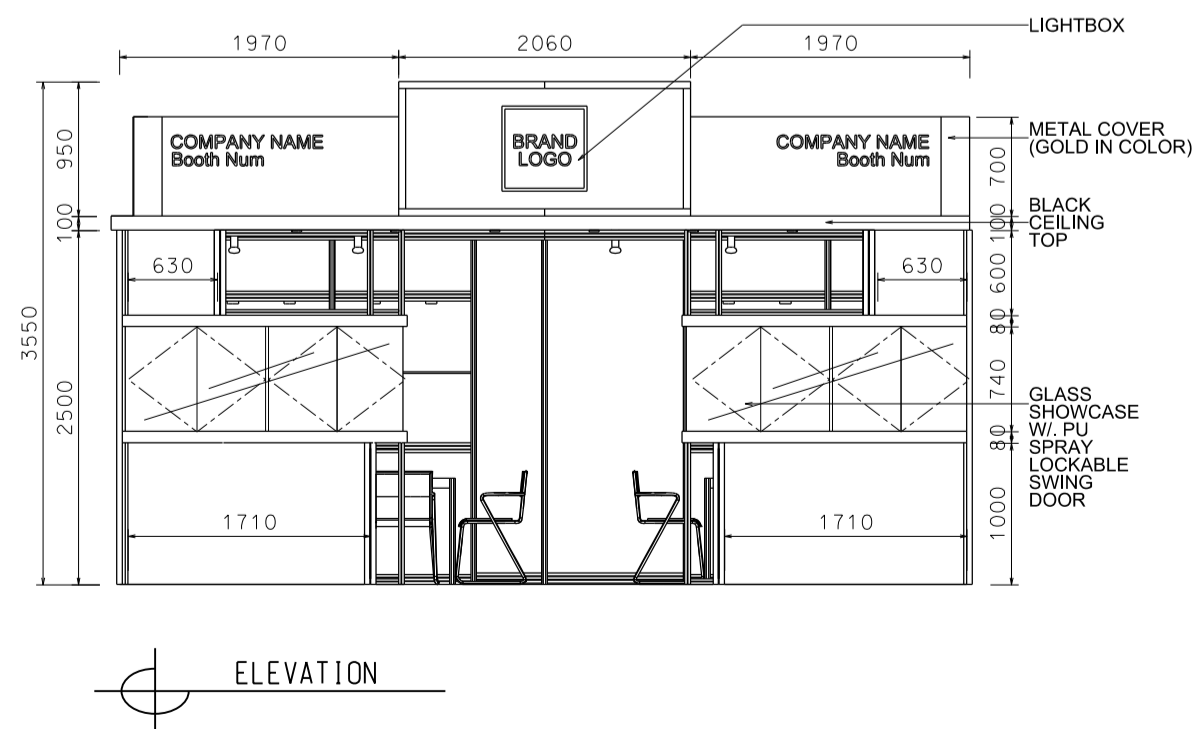

Hong Kong Watch & Clock Fair

香港鐘表展

6M(W) x 3M(D) Deluxe Booth- Salon de TE (Left Corner)

6米(闊) x 3米(深) 國際名表薈萃高級攤位 (左邊角位)

PLAN

PERSPECTIVE

BOOTH SPECIFICATIONS		QTY.
	1990mmW X 500mmD X 740mmH (INTERNAL SIZE 1950W X 468D X 740H) FRONT TALL SHOWCASE W/ 10 X 7W LED DOWNLIGHT & 2 X WHITE SWING DOORS & LOCKABLE CABINET UNDERNEATH 1990mm(闊) x 500mm(深) x 740mm(高) (內部的尺寸:1950mm(闊) x 468mm(深) x 740mm(高)) 門前高身飾櫃連10 X 7W LED可調角度筒燈及2 x 白色木掩門, 連有鎖地櫃	2
	1000mmW x 500mmD x 2500mmH TALL SHOWCASE W/ 2 X 7W LED DOWNLIGHT W/ GLASS SLIDING DOOR & 1 LAYER OF GLASS SHELF, CABINET UNDERNEATH 1000mm(闊) x 500mm(深) x 2500mm(高) 高身飾櫃連2 x 7W LED筒燈連1層玻璃層板及玻璃趟門, 連有鎖地櫃	4
	LONG ARMED SPOTLIGHT (300MM) 13 WATT LED LAMP (YELLOW LIGHT) 13瓦特LED燈筒長臂射燈(約長300mm)(黃光)	4
	7W LED UPLIGHT (FOR FASCIA) 7瓦LED燈 (射招牌用)	9
	7W LED DOWNLIGHT (FOR ENTRANCE) 7瓦LED燈 (門口用)	10
	500w SQUARE PIN POWER SOCKET (FOR ONE APPLIANCE USE ONLY, NOT PERMITTED FOR LIGHTING CONNECTION) 只供一件電器用之500瓦特電源方插插座(220伏特)(不可用於照明裝置)	2
	700mmW x 700mmD x 750mmH MEETING TABLE 正方形檯 (0.7米長x0.7米闊x0.75米高)	2
	BLACK LEATHER CHAIR 黑色皮椅	6
	CEILING BEAM 天花橫樑	9.5M
	STICKER CUT OUT COMPANY NAME & LOGO 公司名稱及商標	1
	RUBBISH BIN 廢紙箱	2
	CARPET 地毯	18sqm