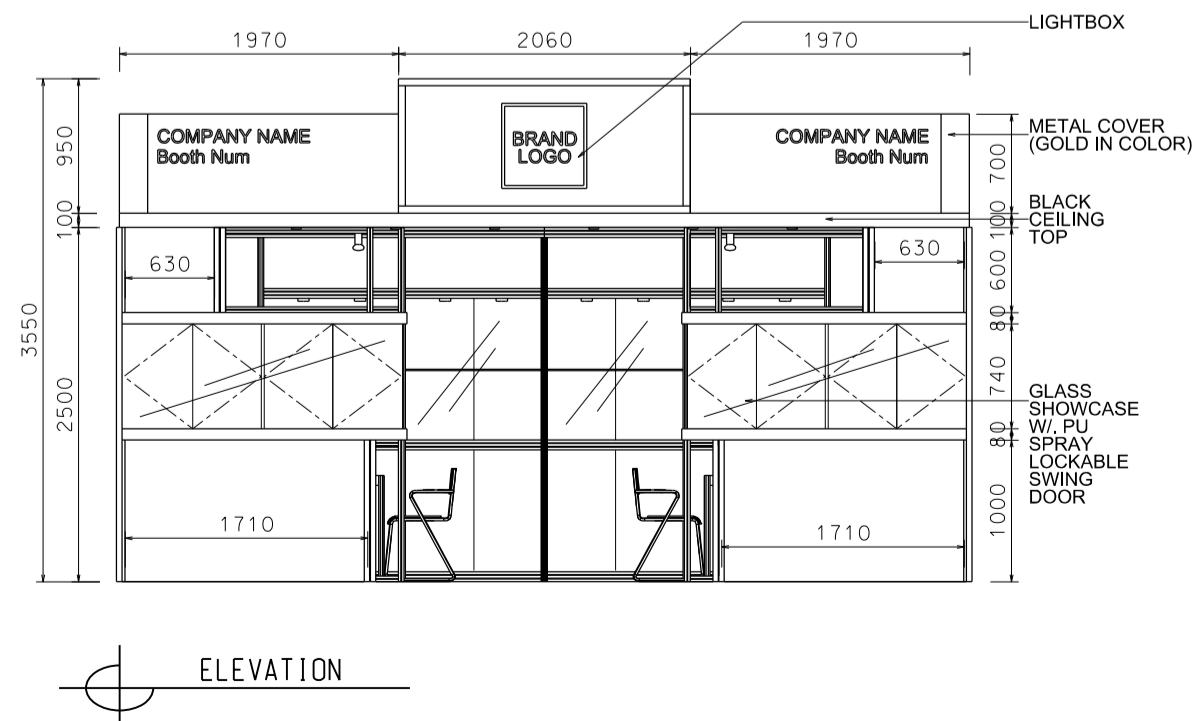

Hong Kong Watch & Clock Fair

香港鐘表展

6M(W) x 3M(D) Deluxe Booth-Salon de TE

6米(闊) x 3米(深) 國際名表薈萃高級攤位

PLAN

PERSPECTIVE

BOOTH SPECIFICATIONS		QTY.
	1990mmW x 500mmD x 740mmH (INTERNAL SIZE 1950W X468D X 740H) FRONT TALL SHOWCASE W/ 10 X 7W LED DOWNLIGHT & 2 X WHITE SWING DOORS & LOCKABLE CABINET UNDERNEATH 1990mm(闊) x 500mm(深) x 740mm(高) (內部的尺寸:1950mm(闊) x 468mm(深) x 740mm(高)) 門前高身飾櫃連10 X 7瓦LED可調角度筒燈及2 x 白色木掩門, 連有鎖地櫃	2
	1000mmW x 500mmD x 2500mmH TALL SHOWCASE W/ 2 X 7W LED DOWNLIGHT W/ GLASS SLIDING DOOR & 1 LAYER OF GLASS SHELF, CABINET UNDERNEATH 1000mm(闊) x 500mm(深) x 2500mm(高) 高身飾櫃連2 x 7瓦LED筒燈連1層玻璃層板及玻璃趟門, 連有鎖地櫃	4
	LONG ARMED SPOTLIGHT (300MM) 13 WATT LED LAMP (YELLOW LIGHT) 13瓦特LED燈筒長臂射燈(約長300mm)(黃光)	4
	7W LED UPLIGHT (FOR FASCIA) 7瓦LED燈 (射招牌用)	6
	7W LED DOWNLIGHT (FOR ENTRANCE) 7瓦LED燈 (射招牌用)	6
	500w SQUARE PIN POWER SOCKET (FOR ONE APPLIANCE USE ONLY, NOT PERMITTED FOR LIGHTING CONNECTION) 只供一件電器用之500瓦特電源方插插座(220伏特)(不可用於照明裝置)	2
	700mmW x 700mmD x 750mmH MEETING TABLE 正方形檯 (0.7米長x0.7米闊x0.75米高)	2
	BLACK LEATHER CHAIR 黑色皮椅	6
	CEILING BEAM 天花橫樑	11M
	STICKER CUT OUT COMPANY NAME & LOGO 公司名稱及商標	2
	RUBBISH BIN 廢紙箱	2
	CARPET 地毯	18sqm