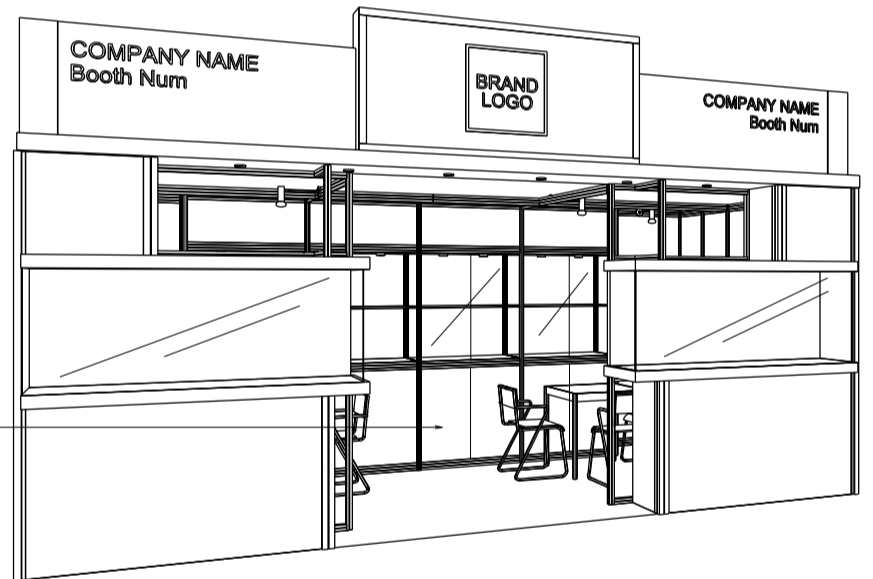

Hong Kong Watch & Clock Fair

香港鐘表展

6M(W) x 3M(D) Deluxe Booth-Salon de TE

6米(闊) x 3米(深) 國際名表薈萃高級攤位

PLAN

PERSPECTIVE

BOOTH SPECIFICATIONS		QTY.
	1990mmW x 500mmD x 740mmH (INTERNAL SIZE 1950W X468D X 740H) FRONT TALL SHOWCASE W/ 10 X 7W LED DOWNLIGHT & 2 X WHITE SWING DOORS & LOCKABLE CABINET UNDERNEATH 1990mm(闊) x 500mm(深) x 740mm(高) (內部的尺寸:1950mm(闊) x 468mm(深) x 740mm(高)) 門前高身飾櫃連10 X 7瓦LED可調角度筒燈及2 x 白色木掩門, 連有鎖地櫃	2
	1000mmW x 500mmD x 2500mmH TALL SHOWCASE W/ 2 X 7W LED DOWNLIGHT W/ GLASS SLIDING DOOR & 1 LAYER OF GLASS SHELF, CABINET UNDERNEATH 1000mm(闊) x 500mm(深) x 2500mm(高) 高身飾櫃連2 x 7瓦LED筒燈連1層玻璃層板及玻璃趟門, 連有鎖地櫃	4
	LONG ARMED SPOTLIGHT (300MM) 13 WATT LED LAMP (YELLOW LIGHT) 13瓦特LED燈筒長臂射燈(約長300mm)(黃光)	4
	7W LED UPLIGHT (FOR FASCIA) 7瓦LED燈 (射招牌用)	6
	7W LED DOWNLIGHT (FOR ENTRANCE) 7瓦LED燈 (射招牌用)	6
	500w SQUARE PIN POWER SOCKET (FOR ONE APPLIANCE USE ONLY, NOT PERMITTED FOR LIGHTING CONNECTION) 只供一件電器用之500瓦特電源方插插座(220伏特)(不可用於照明裝置)	2
	700mmW x 700mmD x 750mmH MEETING TABLE 正方形檯 (0.7米長x0.7米闊x0.75米高)	2
	BLACK LEATHER CHAIR 黑色皮椅	6
	CEILING BEAM 天花橫樑	11M
	STICKER CUT OUT COMPANY NAME & LOGO 公司名稱及商標	2
	RUBBISH BIN 廢紙箱	2
	CARPET 地毯	18sqm