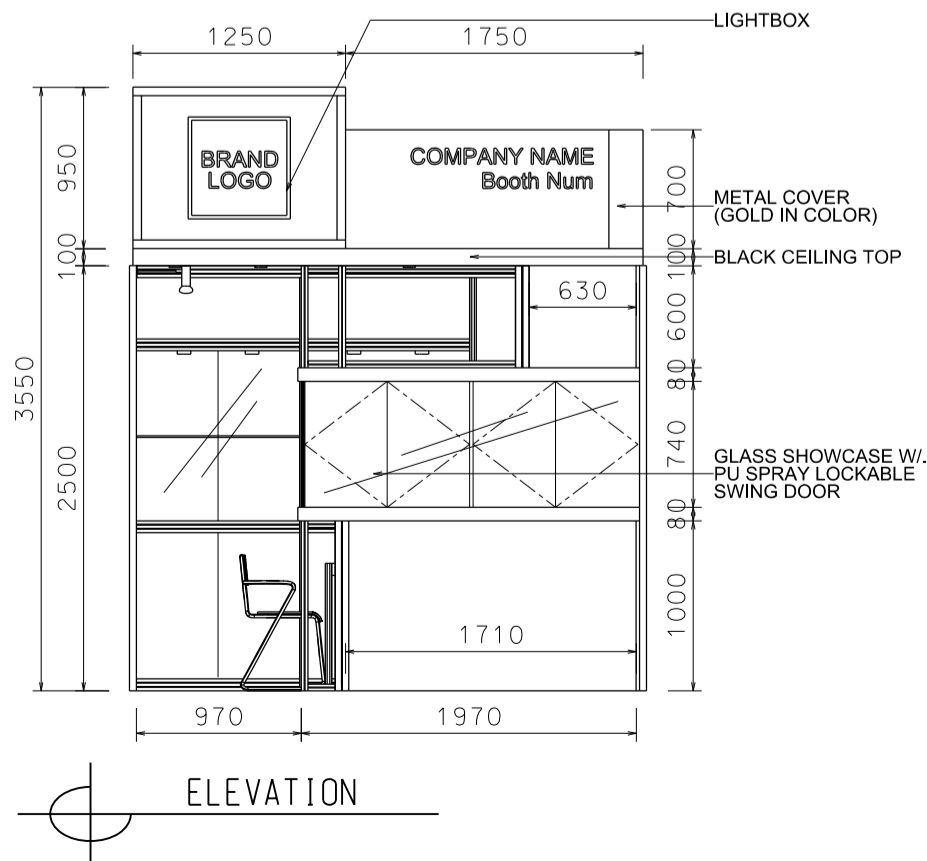

ELEVATION

BOOTH SPECIFICATIONS		QTY.
	1990mmW X 500mmD X 740mmH (INTERNAL SIZE 1950W X 468D X 740H) FRONT TALL SHOWCASE W/ 10 X 7W LED DOWNLIGHT & 2 X WHITE SWING DOORS & LOCKABLE CABINET UNDERNEATH 1990mm(闊) x 500mm(深) x 740mm(高) (內部的尺寸:1950mm(闊) x 468mm(深) x 740mm(高)) 門前高身飾櫃連10 X 7瓦LED可調角度筒燈及2 x 白色木掩門, 連有鎖地櫃	1
	1000mmW x 500mmD x 2500mmH TALL SHOWCASE W/ 2 X 7W LED DOWNLIGHT W/ GLASS SILIDING DOOR & 1 LAYER OF GLASS SHELF, CABINET UNDERNEATH 1000mm(闊) x 500mm(深) x 2500mm(高) 高身飾櫃連2 x 7瓦LED筒燈連1層玻璃層板及玻璃趟門, 連有鎖地櫃	2
	LONG ARMED SPOTLIGHT (300MM) 13 WATT LED LAMP (YELLOW LIGHT) 13瓦特LED燈筒長臂射燈(約長300mm)(黃光)	2
	7W LED UPLIGHT (FOR FASCIA) 7瓦LED燈 (射招牌用)	3
	7W LED DOWNLIGHT (FOR ENTRANCE) 7瓦LED燈 (門口用)	3
	500w SQUARE PIN POWER SOCKET (FOR ONE APPLIANCE USE ONLY, NOT PERMITTED FOR LIGHTING CONNECTION) 只供一件電器用之500瓦特電源方腳插座(220伏特) (不可用於照明裝置)	1
	700mmW x 700mmD x 750mmH MEETING TABLE 正方檯 (0.7米長X0.7米闊X0.75米高)	1
	BLACK LEATHER CHAIR 黑色皮椅	3
	CEILING BEAM 天花橫樑	3M
	STICKER CUT OUT COMPANY NAME & LOGO 公司名稱及商標	1
	RUBBISH BIN 廢紙箱	1
	CARPET 地毯	9sqm