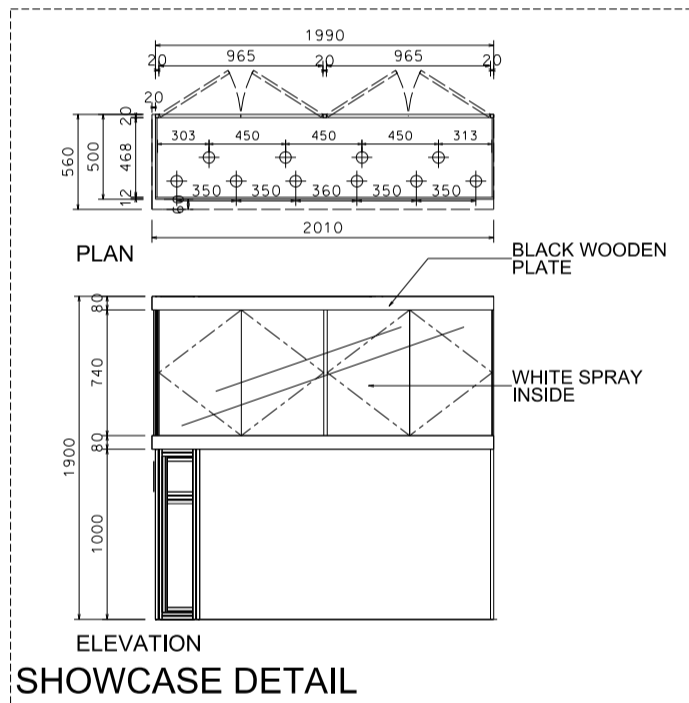

Hong Kong Watch & Clock Fair

香港鐘表展

3M(W) x 3M(D) Deluxe Booth-Salon de TE

3米(闊) x 3米(深) 國際名表薈萃高級攤位

PLAN

SHOWCASE DETAIL

BROWN COLOR STICKER FIN.

PERSPECTIVE

ELEVATION

BOOTH SPECIFICATIONS		QTY.
	1990mmW X 500mmD X 740mmH (INTERNAL SIZE 1950W X 468D X 740H) FRONT TALL SHOWCASE W/ 10 X 7W LED DOWNLIGHT & 2 X WHITE SWING DOORS & LOCKABLE CABINET UNDERNEATH 1990mm(闊) x 500mm(深) x 740mm(高) (內部的尺寸:1950mm(闊) x 468mm(深) x 740mm(高)) 門前高身飾櫃連10 X 7瓦LED可調角度筒燈及2 x 白色木掩門, 連有鎖地櫃	1
	1000mmW x 500mmD x 2500mmH TALL SHOWCASE W/ 2 X 7W LED DOWNLIGHT W/ GLASS SILIDING DOOR & 1 LAYER OF GLASS SHELF, CABINET UNDERNEATH 1000mm(闊) x 500mm(深) x 2500mm(高) 高身飾櫃連2 x 7瓦LED筒燈連1層玻璃層板及玻璃趟門, 連有鎖地櫃	2
	LONG ARMED SPOTLIGHT (300MM) 13 WATT LED LAMP (YELLOW LIGHT) 13瓦特LED燈筒長臂射燈(約長300mm)(黃光)	2
	7W LED UPLIGHT (FOR FASCIA) 7瓦LED燈 (射招牌用)	3
	7W LED DOWNLIGHT (FOR ENTRANCE) 7瓦LED燈 (門口用)	3
	500w SQUARE PIN POWER SOCKET (FOR ONE APPLIANCE USE ONLY, NOT PERMITTED FOR LIGHTING CONNECTION) 只供一件電器用之500瓦特電源方腳插座(220伏特) (不可用於照明裝置)	1
	700mmW x 700mmD x 750mmH MEETING TABLE 正方檯 (0.7米長X0.7米闊X0.75米高)	1
	BLACK LEATHER CHAIR 黑色皮椅	3
	CEILING BEAM 天花橫樑	3M
	STICKER CUT OUT COMPANY NAME & LOGO 公司名稱及商標	1
	RUBBISH BIN 廢紙箱	1
	CARPET 地毯	9sqm