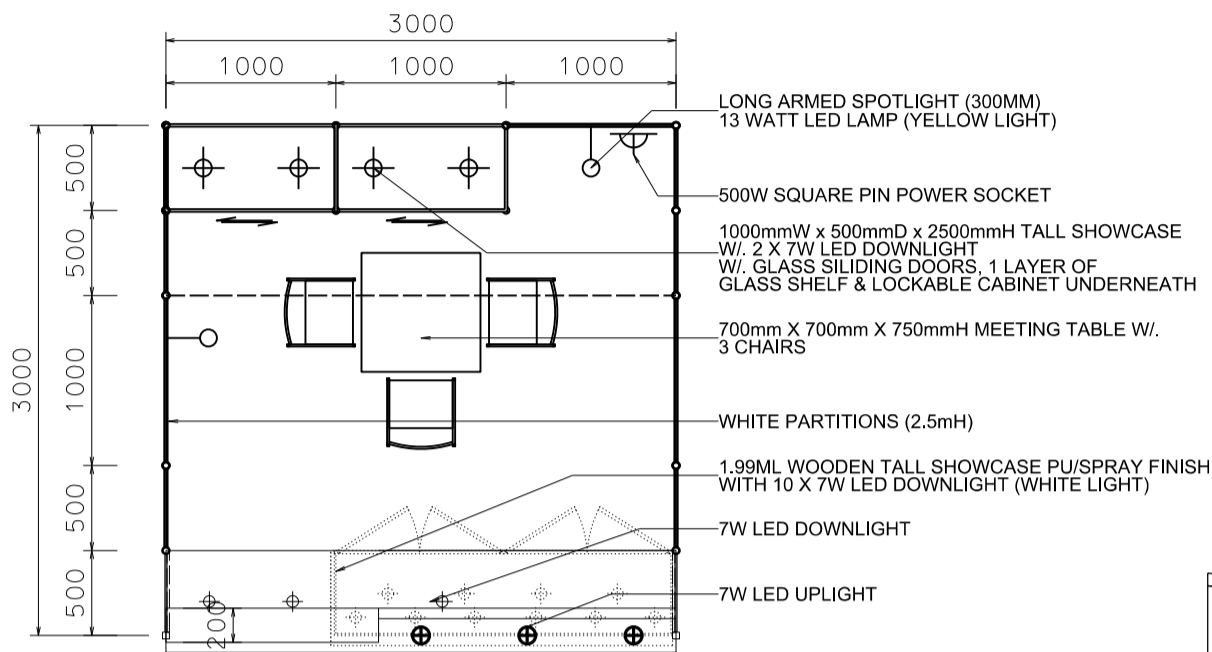

Hong Kong Watch & Clock Fair

香港鐘表展

3M(W) x 3M(D) Deluxe Booth-Salon de TE

3米(闊) x 3米(深) 國際名表薈萃高級攤位

PLAN