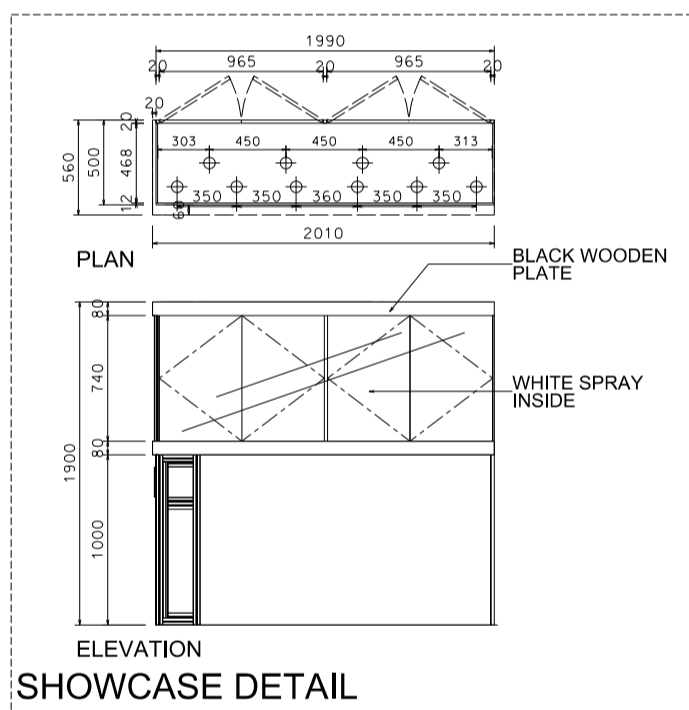

Hong Kong Watch & Clock Fair

香港鐘表展

3M(W) x 3M(D) Deluxe Booth-Salon de TE (Right Corner)

3米(闊) x 3米(深) 國際名表薈萃高級攤位(右邊角位)

BOOTH SPECIFICATIONS		QTY.
	1990mmW X 500mmD X 740mmH (INTERNAL SIZE 1950W X468D X 740H) FRONT TALL SHOWCASE W/ 10 X 7W LED DOWNLIGHT & 2 X WHITE SWING DOORS & LOCKABLE CABINET UNDERNEATH 1990mm(闊) x 500mm(深) x 740mm(高) (內部的尺寸:1950mm(闊) x 468mm(深) x 740mm(高)) 門前高身櫃連10 X 7 LED可調角度筒燈及2 x 白色木掩門, 連有鎖地櫃	1
	1000mmW x 500mmD x 2500mmH TALL SHOWCASE W/ 2 X 7W LED DOWNLIGHT, W/ GLASS SILIDING DOOR & 1 LAYER OF GLASS SHELF, CABINET UNDERNEATH 1000mm(闊) x 500mm(深) x 2500mm(高) 高身飾櫃連2 x 7瓦LED筒燈連1層玻璃層板及玻璃趟門, 連有鎖地櫃	2
	LONG ARMED SPOTLIGHT (300MM) 13 WATT LED LAMP (YELLOW LIGHT) 13瓦特LED燈膽長臂射燈(約長300mm)(黃光)	2
	7W LED UPLIGHT (FOR FASCIA) 7瓦LED燈 (射招牌用)	6
	7W LED DOWNLIGHT (FOR ENTRANCE) 7瓦LED燈 (門口用)	7
	500w SQUARE PIN POWER SOCKET (FOR ONE APPLIANCE USE ONLY, NOT PERMITTED FOR LIGHTING CONNECTION) 只供一件電器用之500瓦特電源方腳插座(220伏特)(不可用於照明裝置)	1
	700mmW x 700mmD x 750mmH MEETING TABLE 正方檯 (0.7米長X0.7米闊X0.75米高)	1
	BLACK LEATHER CHAIR 黑色皮椅	3
	CEILING BEAM 天花橫樑	2.5M
	STICKER TAKE OUT COMPANY NAME & LOGO 公司名稱及商標	1
	RUBBISH BIN 廢紙箱	1
	CARPET 地毯	9sqm