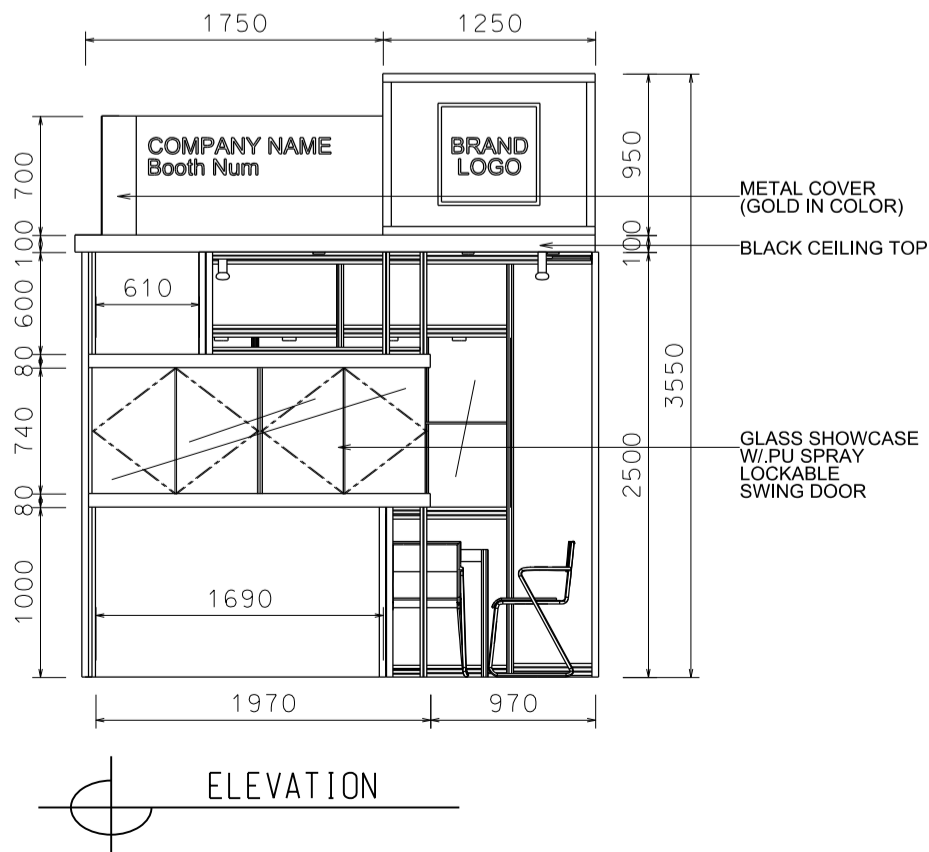

Hong Kong Watch & Clock Fair

香港鐘表展

3M(W) x 3M(D) Deluxe Booth-Salon de TE (Left Corner)

3米(闊) x 3米(深) 國際名表薈萃高級攤位(左邊角位)

BOOTH SPECIFICATIONS		QTY.
	1990mmW X 500mmD X 740mmH (INTERNAL SIZE 1950W X 468D X 740H) FRONT TALL SHOWCASE W/ 10 X 7W LED DOWNLIGHT & 2 X WHITE SWING DOORS & LOCKABLE CABINET UNDERNEATH 1990mm(闊) x 500mm(深) x 740mm(高) (內部的尺寸:1950mm(闊) x 468mm(深) x 740mm(高)) 門前高身飾櫃連10 X 7瓦LED可調角度筒燈及2 x 白色木掩門, 連有鎖地櫃	1
	1000mmW x 500mmD x 2500mmH TALL SHOWCASE W/ 2 X 7W LED DOWNLIGHT W/ GLASS SILIDING DOOR & 1 LAYER OF GLASS SHELF, CABINET UNDERNEATH 1000mm(闊) x 500mm(深) x 2500mm(高) 高身飾櫃連2 x 7瓦LED筒燈連1層玻璃層板及玻璃趟門, 連有鎖地櫃	2
	LONG ARMED SPOTLIGHT (300MM) 13 WATT LED LAMP (YELLOW LIGHT) 13瓦特LED燈筒長臂射燈(約長300mm)(黃光)	2
	7W LED UPLIGHT (FOR FASCIA) 7瓦LED燈 (射招牌用)	6
	7W LED DOWNLIGHT (FOR ENTRANCE) 7瓦LED燈 (門口用)	7
	500w SQUARE PIN POWER SOCKET (FOR ONE APPLIANCE USE ONLY, NOT PERMITTED FOR LIGHTING CONNECTION) 只供一件電器用之500瓦特電源方腳插座(220伏特) (不可用於照明裝置)	1
	700mmW x 700mmD x 750mmH MEETING TABLE 正方檯 (0.7米長x0.7米闊x0.75米高)	1
	BLACK LEATHER CHAIR 黑色皮椅	3
	CEILING BEAM 天花橫樑	2.5M
	STICKER CUT OUT COMPANY NAME & LOGO 公司名稱及商標	1
	RUBBISH BIN 廢紙箱	1
	CARPET 地毯	9sqm

*The Hong Kong Trade Development Council reserves the right to change the configuration if necessary.

*如有需要, 香港貿易發展局有權更改攤位結構。