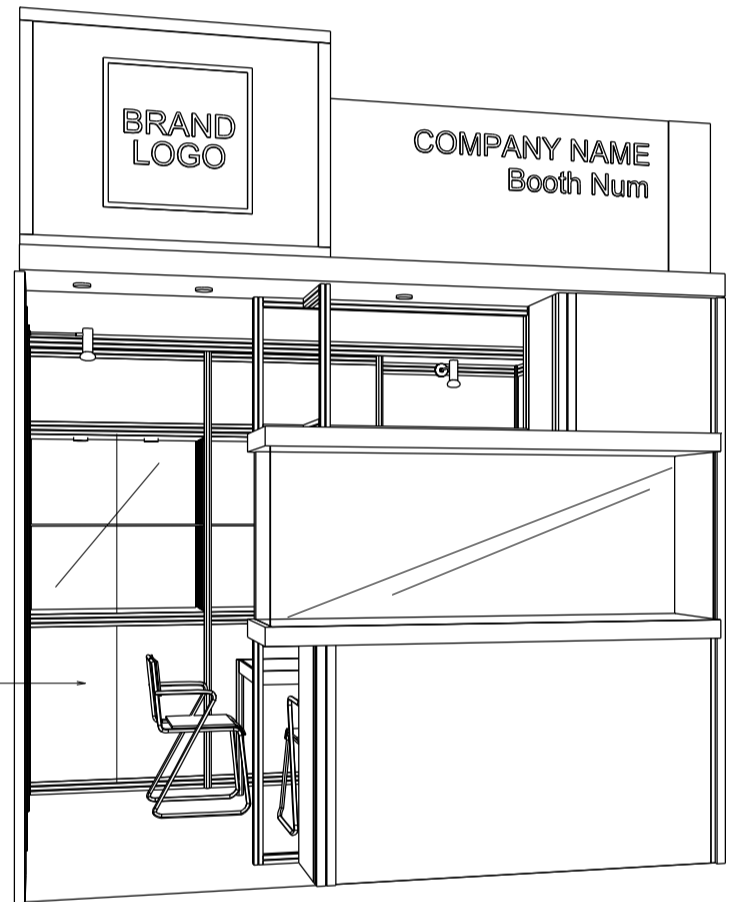

Hong Kong Watch & Clock Fair

香港鐘表展

3M(W) x 3M(D) Deluxe Booth-Salon de TE

3米(闊) x 3米(深) 國際名表薈萃高級攤位

PLAN

SHOWCASE DETAIL

BROWN COLOR STICKER FIN.

PERSPECTIVE

ELEVATION

BOOTH SPECIFICATIONS		QTY.
	1990mmW X 500mmD X 740mmH (INTERNAL SIZE 1950W X 468D X 740H) FRONT TALL SHOWCASE W/ 10 X 7W LED DOWNLIGHT & 2 X WHITE SWING DOORS & LOCKABLE CABINET UNDERNEATH 1990mm(闊) x 500mm(深) x 740mm(高) (內部的尺寸:1950mm(闊) x 468mm(深) x 740mm(高)) 門前高身飾櫃連10 X 7瓦LED可調角度筒燈及2 x 白色木掩門, 連有鎖地櫃	1
	1000mmW x 500mmD x 2500mmH TALL SHOWCASE W/ 2 X 7W LED DOWNLIGHT W/ GLASS SILIDING DOOR & 1 LAYER OF GLASS SHELF, CABINET UNDERNEATH 1000mm(闊) x 500mm(深) x 2500mm(高) 高身飾櫃連2 x 7瓦LED筒燈連1層玻璃層板及玻璃趟門, 連有鎖地櫃	2
	LONG ARMED SPOTLIGHT (300MM) 13 WATT LED LAMP (YELLOW LIGHT) 13瓦特LED燈筒長臂射燈(約長300mm)(黃光)	2
	7W LED UPLIGHT (FOR FASCIA) 7瓦LED燈 (射招牌用)	3
	7W LED DOWNLIGHT (FOR ENTRANCE) 7瓦LED燈 (門口用)	3
	500w SQUARE PIN POWER SOCKET (FOR ONE APPLIANCE USE ONLY, NOT PERMITTED FOR LIGHTING CONNECTION) 只供一件電器用之500瓦特電源方腳插座(220伏特) (不可用於照明裝置)	1
	700mmW x 700mmD x 750mmH MEETING TABLE 正方檯 (0.7米長X0.7米闊X0.75米高)	1
	BLACK LEATHER CHAIR 黑色皮椅	3
	CEILING BEAM 天花橫樑	3M
	STICKER CUT OUT COMPANY NAME & LOGO 公司名稱及商標	1
	RUBBISH BIN 廢紙箱	1
	CARPET 地毯	9sqm