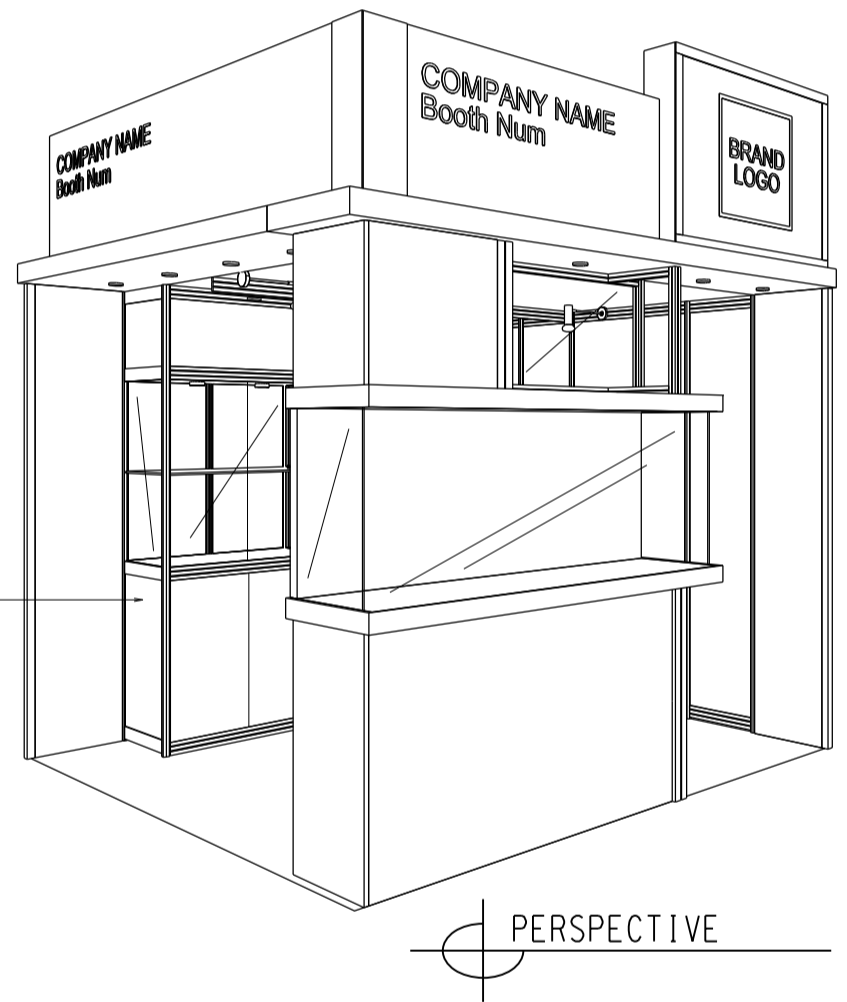

Hong Kong Watch & Clock Fair

香港鐘表展

3M(W) x 3M(D) Deluxe Booth-Salon de TE (Left Corner)

3米(闊) x 3米(深) 國際名表薈萃高級攤位(左邊角位)

BOOTH SPECIFICATIONS		QTY.
	1990mmW X 500mmD X 740mmH (INTERNAL SIZE 1950W X 468D X 740H) FRONT TALL SHOWCASE W/ 10 X 7W LED DOWNLIGHT & 2 X WHITE SWING DOORS & LOCKABLE CABINET UNDERNEATH 1990mm(闊) x 500mm(深) x 740mm(高) (內部的尺寸:1950mm(闊) x 468mm(深) x 740mm(高)) 門前高身飾櫃連10 X 7瓦LED可調角度筒燈及2 x 白色木掩門, 連有鎖地櫃	1
	1000mmW x 500mmD x 2500mmH TALL SHOWCASE W/ 2 X 7W LED DOWNLIGHT W/ GLASS SILIDING DOOR & 1 LAYER OF GLASS SHELF, CABINET UNDERNEATH 1000mm(闊) x 500mm(深) x 2500mm(高) 高身飾櫃連2 x 7瓦LED筒燈連1層玻璃層板及玻璃趟門, 連有鎖地櫃	2
	LONG ARMED SPOTLIGHT (300MM) 13 WATT LED LAMP (YELLOW LIGHT) 13瓦特LED燈筒長臂射燈(約長300mm)(黃光)	2
	7W LED UPLIGHT (FOR FASCIA) 7瓦LED燈 (射招牌用)	6
	7W LED DOWNLIGHT (FOR ENTRANCE) 7瓦LED燈 (門口用)	7
	500w SQUARE PIN POWER SOCKET (FOR ONE APPLIANCE USE ONLY, NOT PERMITTED FOR LIGHTING CONNECTION) 只供一件電器用之500瓦特電源方腳插座(220伏特) (不可用於照明裝置)	1
	700mmW x 700mmD x 750mmH MEETING TABLE 正方檯 (0.7米長x0.7米闊x0.75米高)	1
	BLACK LEATHER CHAIR 黑色皮椅	3
	CEILING BEAM 天花橫樑	2.5M
	STICKER CUT OUT COMPANY NAME & LOGO 公司名稱及商標	1
	RUBBISH BIN 廢紙箱	1
	CARPET 地毯	9sqm

*The Hong Kong Trade Development Council reserves the right to change the configuration if necessary.

*如有需要, 香港貿易發展局有權更改攤位結構。