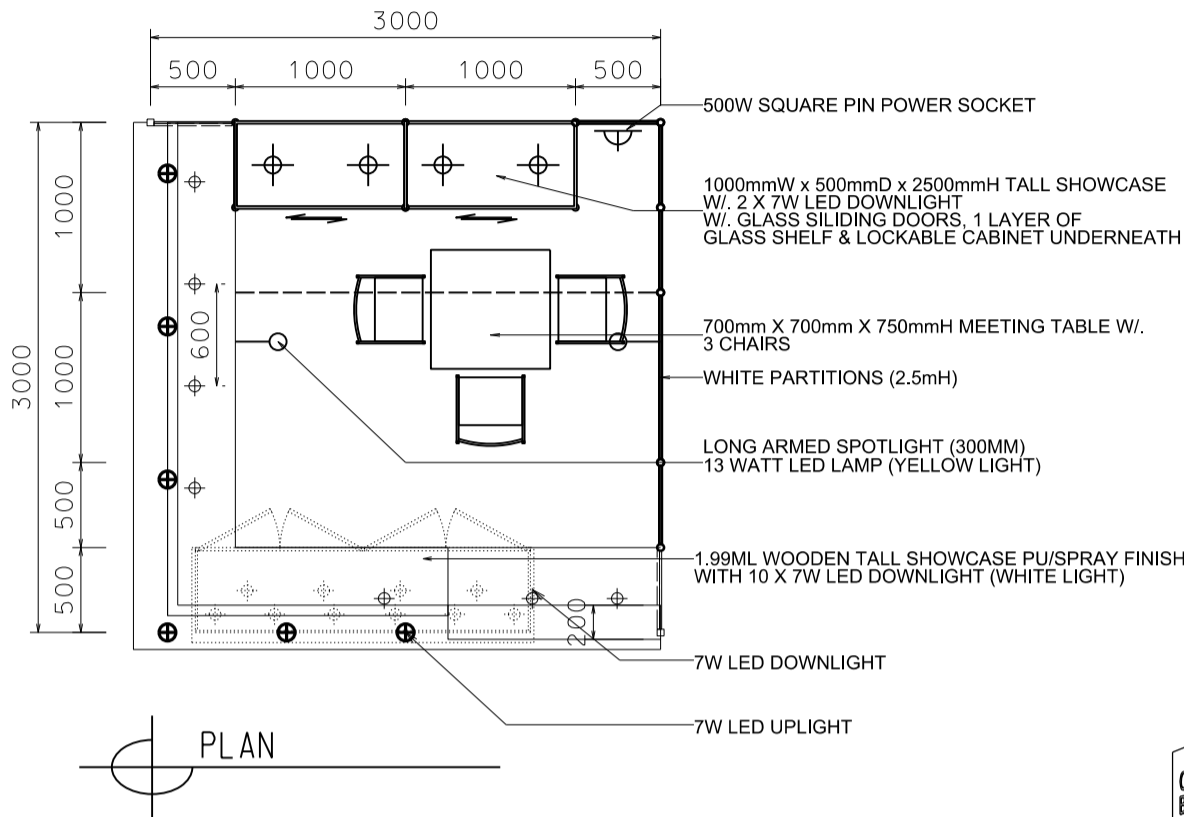

Hong Kong Watch & Clock Fair

香港鐘表展

3M(W) x 3M(D) Deluxe Booth-Salon de TE (Left Corner)

3米(闊) x 3米(深) 國際名表薈萃高級攤位(左邊角位)

BOOTH SPECIFICATIONS		QTY.
	1990mmW X 500mmD X 740mmH (INTERNAL SIZE 1950W X 468D X 740H) FRONT TALL SHOWCASE W/ 10 X 7W LED DOWNLIGHT & 2 X WHITE SWING DOORS & LOCKABLE CABINET UNDERNEATH 1990mm(闊) x 500mm(深) x 740mm(高) (內部的尺寸:1950mm(闊) x 468mm(深) x 740mm(高)) 門前高身飾櫃連10 X 7瓦LED可調角度筒燈及2 x 白色木掩門, 連有鎖地櫃	1
	1000mmW x 500mmD x 2500mmH TALL SHOWCASE W/ 2 X 7W LED DOWNLIGHT W/ GLASS SILIDING DOOR & 1 LAYER OF GLASS SHELF, CABINET UNDERNEATH 1000mm(闊) x 500mm(深) x 2500mm(高) 高身飾櫃連2 x 7瓦LED筒燈連1層玻璃層板及玻璃趟門, 連有鎖地櫃	2
	LONG ARMED SPOTLIGHT (300MM) 13 WATT LED LAMP (YELLOW LIGHT) 13瓦特LED燈筒長臂射燈(約長300mm)(黃光)	2
	7W LED UPLIGHT (FOR FASCIA) 7瓦LED燈 (射招牌用)	6
	7W LED DOWNLIGHT (FOR ENTRANCE) 7瓦LED燈 (門口用)	7
	500w SQUARE PIN POWER SOCKET (FOR ONE APPLIANCE USE ONLY, NOT PERMITTED FOR LIGHTING CONNECTION) 只供一件電器用之500瓦特電源方腳插座(220伏特) (不可用於照明裝置)	1
	700mmW x 700mmD x 750mmH MEETING TABLE 正方檯 (0.7米長x0.7米闊x0.75米高)	1
	BLACK LEATHER CHAIR 黑色皮椅	3
	CEILING BEAM 天花橫樑	2.5M
	STICKER CUT OUT COMPANY NAME & LOGO 公司名稱及商標	1
	RUBBISH BIN 廢紙箱	1
	CARPET 地毯	9sqm

*The Hong Kong Trade Development Council reserves the right to change the configuration if necessary.

*如有需要, 香港貿易發展局有權更改攤位結構。