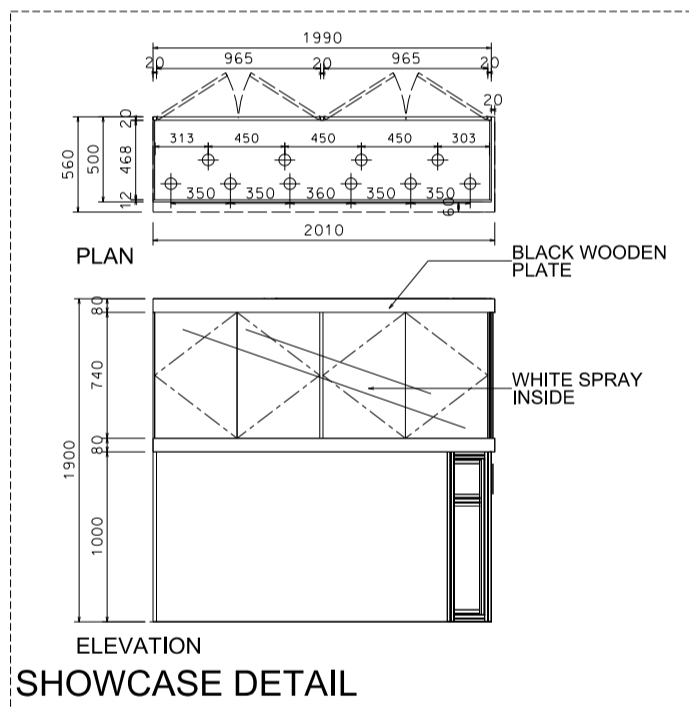

Hong Kong Watch & Clock Fair

香港鐘表展

3M(W) x 3M(D) Deluxe Booth-Salon de TE (Left Corner)

3米(闊) x 3米(深) 國際名表薈萃高級攤位(左邊角位)

BOOTH SPECIFICATIONS		QTY.
	1990mmW X 500mmD X 740mmH (INTERNAL SIZE 1950W X 468D X 740H) FRONT TALL SHOWCASE W/ 10 X 7W LED DOWNLIGHT & 2 X WHITE SWING DOORS & LOCKABLE CABINET UNDERNEATH 1990mm(闊) x 500mm(深) x 740mm(高) (內部的尺寸:1950mm(闊) x 468mm(深) x 740mm(高)) 門前高身飾櫃連10 X 7瓦LED可調角度筒燈及2 x 白色木掩門, 連有鎖地櫃	1
	1000mmW x 500mmD x 2500mmH TALL SHOWCASE W/ 2 X 7W LED DOWNLIGHT W/ GLASS SILIDING DOOR & 1 LAYER OF GLASS SHELF, CABINET UNDERNEATH 1000mm(闊) x 500mm(深) x 2500mm(高) 高身飾櫃連2 x 7瓦LED筒燈連1層玻璃層板及玻璃趟門, 連有鎖地櫃	2
	LONG ARMED SPOTLIGHT (300MM) 13 WATT LED LAMP (YELLOW LIGHT) 13瓦特LED燈筒長臂射燈(約長300mm)(黃光)	2
	7W LED UPLIGHT (FOR FASCIA) 7瓦LED燈 (射招牌用)	6
	7W LED DOWNLIGHT (FOR ENTRANCE) 7瓦LED燈 (門口用)	7
	500w SQUARE PIN POWER SOCKET (FOR ONE APPLIANCE USE ONLY, NOT PERMITTED FOR LIGHTING CONNECTION) 只供一件電器用之500瓦特電源方腳插座(220伏特) (不可用於照明裝置)	1
	700mmW x 700mmD x 750mmH MEETING TABLE 正方檯 (0.7米長x0.7米闊x0.75米高)	1
	BLACK LEATHER CHAIR 黑色皮椅	3
	CEILING BEAM 天花橫樑	2.5M
	STICKER CUT OUT COMPANY NAME & LOGO 公司名稱及商標	1
	RUBBISH BIN 廢紙箱	1
	CARPET 地毯	9sqm

*The Hong Kong Trade Development Council reserves the right to change the configuration if necessary.

*如有需要, 香港貿易發展局有權更改攤位結構。