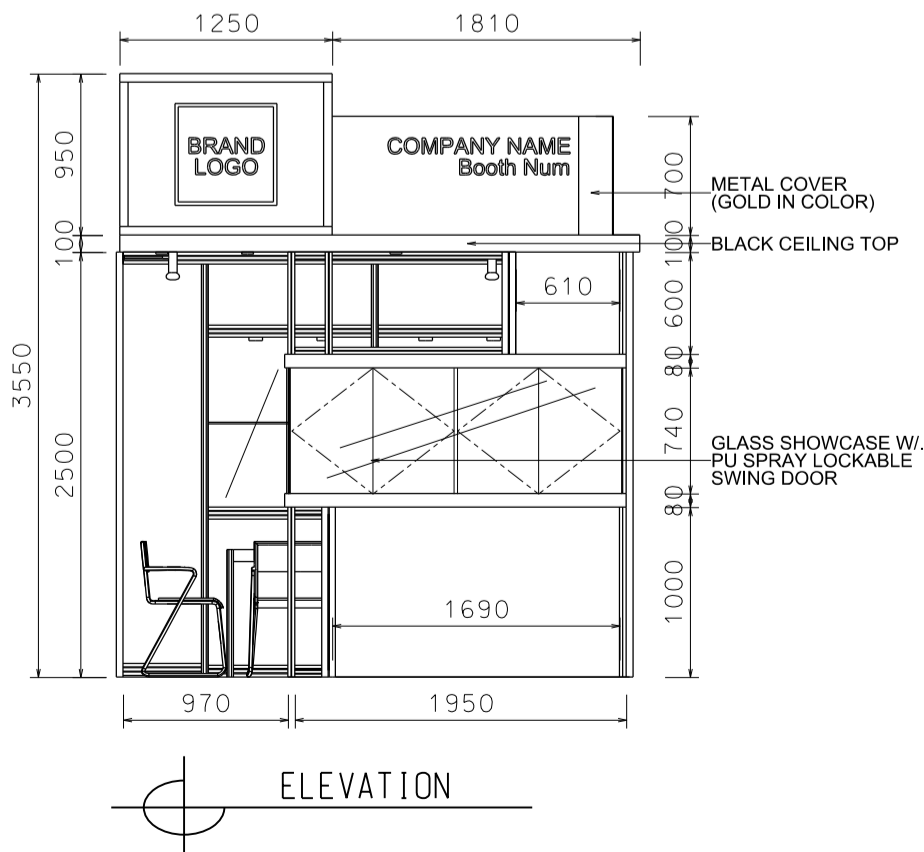

3米(闊) x 3米(深) 國際名表薈萃高級攤位(右邊角位)

BOOTH SPECIFICATIONS		QTY.
	1990mmW X 500mmD X 740mmH (INTERNAL SIZE 1950W X468D X 740H) FRONT TALL SHOWCASE W/ 10 X 7W LED DOWNLIGHT & 2 X WHITE SWING DOORS & LOCKABLE CABINET UNDERNEATH 1990mm(闊) x 500mm(深) x 740mm(高) (內部的尺寸:1950mm(闊) x 468mm(深) x 740mm(高)) 門前高身櫃連10 X 7 LED可調角度筒燈及2 x 白色木掩門, 連有鎖地櫃	1
	1000mmW x 500mmD x 2500mmH TALL SHOWCASE W/ 2 X 7W LED DOWNLIGHT, W/ GLASS SILIDING DOOR & 1 LAYER OF GLASS SHELF, CABINET UNDERNEATH 1000mm(闊) x 500mm(深) x 2500mm(高) 高身飾櫃連2 x 7瓦LED筒燈連1層玻璃層板及玻璃趟門, 連有鎖地櫃	2
	LONG ARMED SPOTLIGHT (300MM) 13 WATT LED LAMP (YELLOW LIGHT) 13瓦特LED燈膽長臂射燈(約長300mm)(黃光)	2
	7W LED UPLIGHT (FOR FASCIA) 7瓦LED燈 (射招牌用)	6
	7W LED DOWNLIGHT (FOR ENTRANCE) 7瓦LED燈 (門口用)	7
	500w SQUARE PIN POWER SOCKET (FOR ONE APPLIANCE USE ONLY, NOT PERMITTED FOR LIGHTING CONNECTION) 只供一件電器用之500瓦特電源方腳插座(220伏特)(不可用於照明裝置)	1
	700mmW x 700mmD x 750mmH MEETING TABLE 正方檯 (0.7米長X0.7米闊X0.75米高)	1
	BLACK LEATHER CHAIR 黑色皮椅	3
	CEILING BEAM 天花橫樑	2.5M
	STICKER TAKE OUT COMPANY NAME & LOGO 公司名稱及商標	1
	RUBBISH BIN 廢紙箱	1
	CARPET 地毯	9sqm