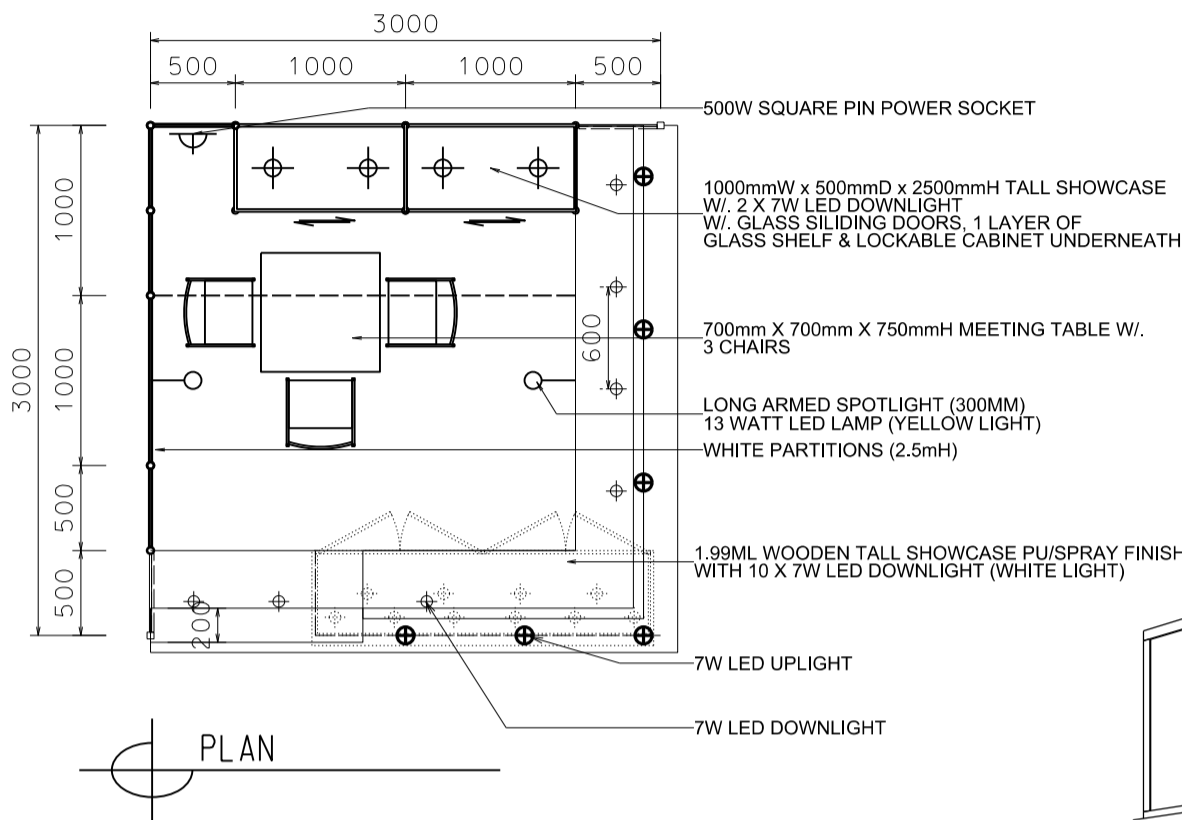

3米(闊) x 3米(深) 國際名表薈萃高級攤位(右邊角位)

BOOTH SPECIFICATIONS		QTY.
	1990mmW X 500mmD X 740mmH (INTERNAL SIZE 1950W X468D X 740H) FRONT TALL SHOWCASE W/ 10 X 7W LED DOWNLIGHT & 2 X WHITE SWING DOORS & LOCKABLE CABINET UNDERNEATH 1990mm(闊) x 500mm(深) x 740mm(高) (內部的尺寸:1950mm(闊) x 468mm(深) x 740mm(高)) 門前高身櫃連10 X 7 LED可調角度筒燈及2 x 白色木掩門, 連有鎖地櫃	1
	1000mmW x 500mmD x 2500mmH TALL SHOWCASE W/ 2 X 7W LED DOWNLIGHT, W/ GLASS SILIDING DOOR & 1 LAYER OF GLASS SHELF, CABINET UNDERNEATH 1000mm(闊) x 500mm(深) x 2500mm(高) 高身飾櫃連2 x 7瓦LED筒燈連1層玻璃層板及玻璃趟門, 連有鎖地櫃	2
	LONG ARMED SPOTLIGHT (300MM) 13 WATT LED LAMP (YELLOW LIGHT) 13瓦特LED燈膽長臂射燈(約長300mm)(黃光)	2
	7W LED UPLIGHT (FOR FASCIA) 7瓦LED燈 (射招牌用)	6
	7W LED DOWNLIGHT (FOR ENTRANCE) 7瓦LED燈 (門口用)	7
	500w SQUARE PIN POWER SOCKET (FOR ONE APPLIANCE USE ONLY, NOT PERMITTED FOR LIGHTING CONNECTION) 只供一件電器用之500瓦特電源方腳插座(220伏特)(不可用於照明裝置)	1
	700mmW x 700mmD x 750mmH MEETING TABLE 正方檯 (0.7米長X0.7米闊X0.75米高)	1
	BLACK LEATHER CHAIR 黑色皮椅	3
	CEILING BEAM 天花橫樑	2.5M
	STICKER TAKE OUT COMPANY NAME & LOGO 公司名稱及商標	1
	RUBBISH BIN 廢紙箱	1
	CARPET 地毯	9sqm