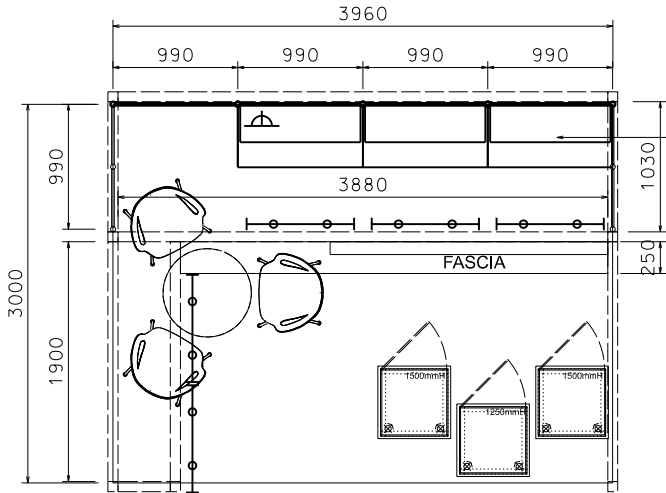

TE Deluxe Open Booth

4M X 3M Non-Corner Booth

四米乘三米攤位

PLAN

BLACK LOCKABLE CABINET (DO NOT REMOVE) AND WHITE SHELF

FABRIC ON MAXIMA SYSTEM

LIGHTBOX FASCIA STICKER WORDING AND D.PRINT LOGO

BLACK SYSTEM WITH BLACK FOREX PANEL

BLACK SYSTEM WITH BLACK FOREX PANEL

FOAMBOARD W/ BOOTH NO.

GLASS SHOWCASE W/ LOCKABLE SWING DOOR AND 2 X 7W ADJ. LED SPOTLIGHT LOWER PART GOLDEN MAXIMA SYSTEM AND D.PRINT ON FOREX

PERSPECTIVE

ELEVATION

BOOTH SPECIFICATIONS		QTY.
	1000W x 500D x 750H LOCKABLE CABINET (DO NOT REMOVE), W/ 2 LAYERS OF WOODEN DISPLAY SHELF	3
	500x500x1500mmH GLASS SHOWCASE W/ 2 X 7W LED SPOTLIGHT (WHITE LIGHT) AND LOCKABLE GLASS DOOR	2
	500x500x1250mmH GLASS SHOWCASE W/ 2 X 7W LED SPOTLIGHT (WHITE LIGHT) AND LOCKABLE GLASS DOOR	1
	BLACK TRACK LIGHT W/ 2 X 7W LED SPOTLIGHT (WHITE LIGHT)	5
	500W SQUARE PIN POWER SOCKET	1
	750mmH ROUND MEETING TABLE	1
	CHAIR	3
RUBBISH BIN & CARPET (12sqm.)		

TE Deluxe Open Booth

4M X 3M Left Corner Booth

四米乘三米左邊角位攤位

PLAN

BLACK LOCKABLE CABINET (DO NOT REMOVE) AND WHITE SHELF

LIGHTBOX FASCIA STICKER WORDING AND D.PRINT LOGO

BLACK SYSTEM WITH BLACK FOREX PANEL
BLACK SYSTEM WITH BLACK FOREX PANEL

PERSPECTIVE

ELEVATION

BOOTH SPECIFICATIONS		QTY.
	1000W x 500D x 750H LOCKABLE CABINET (DO NOT REMOVE), W/ 2 LAYERS OF WOODEN DISPLAY SHELF	3
	500x500x1500mmH GLASS SHOWCASE W/ 2 X 7W LED SPOTLIGHT (WHITE LIGHT) AND LOCKABLE GLASS DOOR	2
	500x500x1250mmH GLASS SHOWCASE W/ 2 X 7W LED SPOTLIGHT (WHITE LIGHT) AND LOCKABLE GLASS DOOR	1
	BLACK TRACK LIGHT W/ 2 X 7W LED SPOTLIGHT (WHITE LIGHT)	5
	500W SQUARE PIN POWER SOCKET	1
	750mmH ROUND MEETING TABLE	1
	CHAIR	3
	RUBBISH BIN & CARPET (12sqm.)	