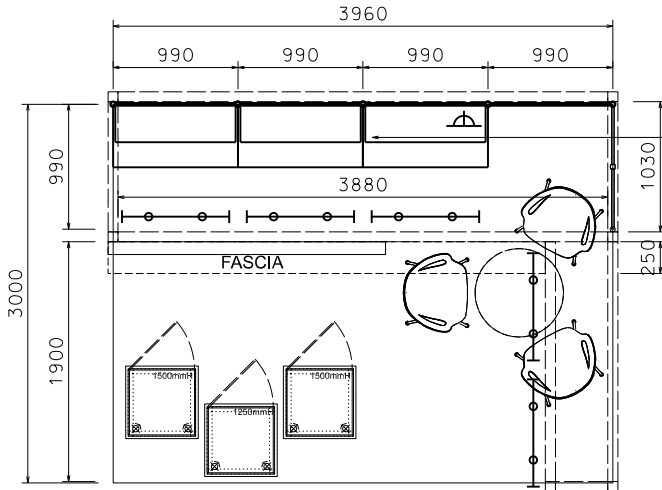

BLACK SYSTEM WITH BLACK FOREX PANEL

FOAMBOARD W/ BOOTH NO.

GLASS SHOWCASE W/ LOCKABLE SWING DOOR AND 2 X 7W ADJ. LED SPOTLIGHT LOWER PART GOLDEN MAXIMA SYSTEM AND D.PRINT ON FOREX

PERSPECTIVE

ELEVATION

BOOTH SPECIFICATIONS		QTY.
	1000W x 500D x 750H LOCKABLE CABINET (DO NOT REMOVE), W/ 2 LAYERS OF WOODEN DISPLAY SHELF	3
	500x500x1500mmH GLASS SHOWCASE W/ 2 X 7W LED SPOTLIGHT (WHITE LIGHT) AND LOCKABLE GLASS DOOR	2
	500x500x1250mmH GLASS SHOWCASE W/ 2 X 7W LED SPOTLIGHT (WHITE LIGHT) AND LOCKABLE GLASS DOOR	1
	BLACK TRACK LIGHT W/ 2 X 7W LED SPOTLIGHT (WHITE LIGHT)	5
	500W SQUARE PIN POWER SOCKET	1
	750mmH ROUND MEETING TABLE	1
	CHAIR	3
RUBBISH BIN & CARPET (12sqm.)		

TE Deluxe Open Booth

4M X 3M Left Corner Booth

四米乘三米左邊角位攤位

PLAN

BLACK LOCKABLE CABINET (DO NOT REMOVE) AND WHITE SHELF

LIGHTBOX FASCIA STICKER WORDING AND D.PRINT LOGO

BLACK SYSTEM WITH BLACK FOREX PANEL
BLACK SYSTEM WITH BLACK FOREX PANEL

PERSPECTIVE

ELEVATION

GLASS SHOWCASE W/ LOCKABLE SWING DOOR AND 2 X 7W ADJ. LED SPOTLIGHT
LOWER PART GOLDEN MAXIMA SYSTEM AND D.PRINT ON FOREX

BOOTH SPECIFICATIONS		QTY.
	1000W x 500D x 750H LOCKABLE CABINET (DO NOT REMOVE), W/ 2 LAYERS OF WOODEN DISPLAY SHELF	3
	500x500x1500mmH GLASS SHOWCASE W/ 2 X 7W LED SPOTLIGHT (WHITE LIGHT) AND LOCKABLE GLASS DOOR	2
	500x500x1250mmH GLASS SHOWCASE W/ 2 X 7W LED SPOTLIGHT (WHITE LIGHT) AND LOCKABLE GLASS DOOR	1
	BLACK TRACK LIGHT W/ 2 X 7W LED SPOTLIGHT (WHITE LIGHT)	5
	500W SQUARE PIN POWER SOCKET	1
	750mmH ROUND MEETING TABLE	1
	CHAIR	3
	RUBBISH BIN & CARPET (12sqm.)	