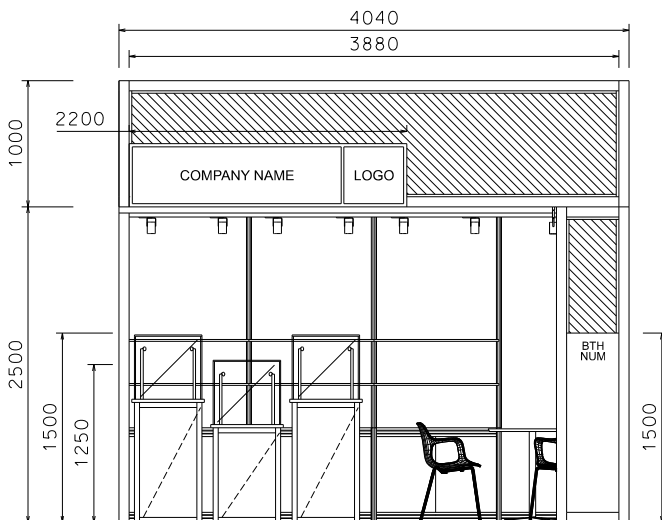

BLACK SYSTEM WITH BLACK FOREX PANEL

FOAMBOARD W/ BOOTH NO.

GLASS SHOWCASE W/ LOCKABLE SWING DOOR AND 2 X 7W ADJ. LED SPOTLIGHT LOWER PART GOLDEN MAXIMA SYSTEM AND D.PRINT ON FOREX

PERSPECTIVE

ELEVATION

BOOTH SPECIFICATIONS		QTY.
	1000W x 500D x 750H LOCKABLE CABINET (DO NOT REMOVE), W/ 2 LAYERS OF WOODEN DISPLAY SHELF	3
	500x500x1500mmH GLASS SHOWCASE W/ 2 X 7W LED SPOTLIGHT (WHITE LIGHT) AND LOCKABLE GLASS DOOR	2
	500x500x1250mmH GLASS SHOWCASE W/ 2 X 7W LED SPOTLIGHT (WHITE LIGHT) AND LOCKABLE GLASS DOOR	1
	BLACK TRACK LIGHT W/ 2 X 7W LED SPOTLIGHT (WHITE LIGHT)	5
	500W SQUARE PIN POWER SOCKET	1
	750mmH ROUND MEETING TABLE	1
	CHAIR	3
RUBBISH BIN & CARPET (12sqm.)		

TE Deluxe Open Booth

4M X 3M Left Corner Booth

四米乘三米左邊角位攤位

PLAN

BLACK LOCKABLE CABINET (DO NOT REMOVE) AND WHITE SHELF

LIGHTBOX FASCIA STICKER WORDING AND D.PRINT LOGO

BLACK SYSTEM WITH BLACK FOREX PANEL
BLACK SYSTEM WITH BLACK FOREX PANEL

PERSPECTIVE

ELEVATION

GLASS SHOWCASE W/ LOCKABLE SWING DOOR AND 2 X 7W ADJ. LED SPOTLIGHT
LOWER PART GOLDEN MAXIMA SYSTEM AND D.PRINT ON FOREX

BOOTH SPECIFICATIONS		QTY.
	1000W x 500D x 750H LOCKABLE CABINET (DO NOT REMOVE), W/ 2 LAYERS OF WOODEN DISPLAY SHELF	3
	500x500x1500mmH GLASS SHOWCASE W/ 2 X 7W LED SPOTLIGHT (WHITE LIGHT) AND LOCKABLE GLASS DOOR	2
	500x500x1250mmH GLASS SHOWCASE W/ 2 X 7W LED SPOTLIGHT (WHITE LIGHT) AND LOCKABLE GLASS DOOR	1
	BLACK TRACK LIGHT W/ 2 X 7W LED SPOTLIGHT (WHITE LIGHT)	5
	500W SQUARE PIN POWER SOCKET	1
	750mmH ROUND MEETING TABLE	1
	CHAIR	3
	RUBBISH BIN & CARPET (12sqm.)	

TE Deluxe Open Booth

4M X 3M Right Corner Booth

四米乘三米右邊角位攤位

BLACK LOCKABLE CABINET (DO NOT REMOVE) AND WHITE SHELF

FABRIC ON MAXIMA SYSTEM

LIGHTBOX FASCIA STICKER WORDING AND D.PRINT LOGO

COMPANY NAME LOGO

PLAN