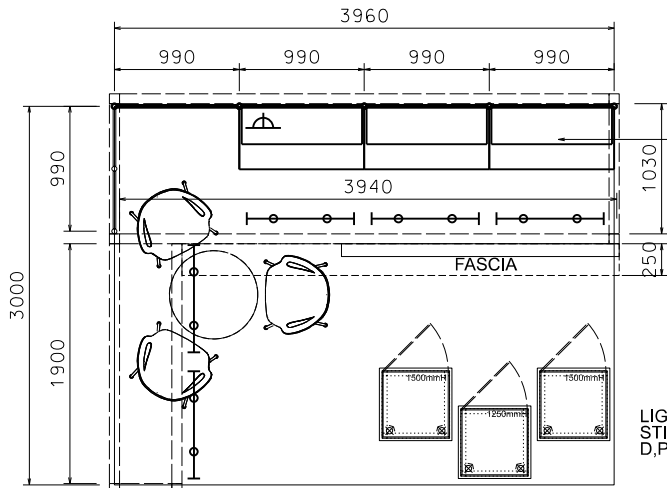

BLACK SYSTEM WITH BLACK FOREX PANEL

FOAMBOARD W/ BOOTH NO.

GLASS SHOWCASE W/ LOCKABLE SWING DOOR AND 2 X 7W ADJ. LED SPOTLIGHT LOWER PART GOLDEN MAXIMA SYSTEM AND D.PRINT ON FOREX

PERSPECTIVE

ELEVATION

BOOTH SPECIFICATIONS		QTY.
	1000W x 500D x 750H LOCKABLE CABINET (DO NOT REMOVE), W/ 2 LAYERS OF WOODEN DISPLAY SHELF	3
	500x500x1500mmH GLASS SHOWCASE W/ 2 X 7W LED SPOTLIGHT (WHITE LIGHT) AND LOCKABLE GLASS DOOR	2
	500x500x1250mmH GLASS SHOWCASE W/ 2 X 7W LED SPOTLIGHT (WHITE LIGHT) AND LOCKABLE GLASS DOOR	1
	BLACK TRACK LIGHT W/ 2 X 7W LED SPOTLIGHT (WHITE LIGHT)	5
	500W SQUARE PIN POWER SOCKET	1
	750mmH ROUND MEETING TABLE	1
	CHAIR	3
RUBBISH BIN & CARPET (12sqm.)		

PERSPECTIVE

ELEVATION

GLASS SHOWCASE W/ LOCKABLE SWING DOOR AND 2 X 7W ADJ. LED SPOTLIGHT
LOWER PART GOLDEN MAXIMA SYSTEM AND D.PRINT ON FOREX

BOOTH SPECIFICATIONS		QTY.
	1000W x 500D x 750H LOCKABLE CABINET (DO NOT REMOVE), W/ 2 LAYERS OF WOODEN DISPLAY SHELF	3
	500x500x1500mmH GLASS SHOWCASE W/ 2 X 7W LED SPOTLIGHT (WHITE LIGHT) AND LOCKABLE GLASS DOOR	2
	500x500x1250mmH GLASS SHOWCASE W/ 2 X 7W LED SPOTLIGHT (WHITE LIGHT) AND LOCKABLE GLASS DOOR	1
	BLACK TRACK LIGHT W/ 2 X 7W LED SPOTLIGHT (WHITE LIGHT)	5
	500W SQUARE PIN POWER SOCKET	1
	750mmH ROUND MEETING TABLE	1
	CHAIR	3
	RUBBISH BIN & CARPET (12sqm.)	

TE Deluxe Open Booth

4M X 3M Right Corner Booth

四米乘三米右邊角位攤位

BLACK LOCKABLE CABINET (DO NOT REMOVE) AND WHITE SHELF

FABRIC ON MAXIMA SYSTEM

LIGHTBOX FASCIA STICKER WORDING AND D.PRINT LOGO

COMPANY NAME LOGO

PLAN