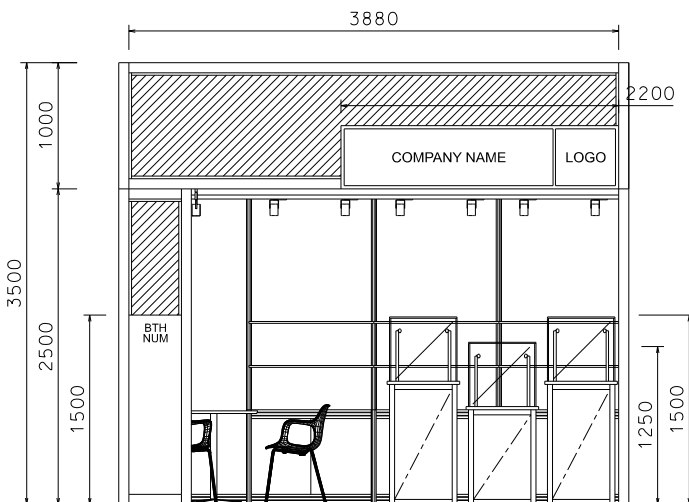

TE Deluxe Open Booth

4M X 3M Non-Corner Booth

四米乘三米攤位

PLAN

BLACK LOCKABLE CABINET (DO NOT REMOVE) AND WHITE SHELF

FABRIC ON MAXIMA SYSTEM

LIGHTBOX FASCIA STICKER WORDING AND D.PRINT LOGO

BLACK SYSTEM WITH BLACK FOREX PANEL

BLACK SYSTEM WITH BLACK FOREX PANEL

FOAMBOARD W/ BOOTH NO.

GLASS SHOWCASE W/ LOCKABLE SWING DOOR AND 2 X 7W ADJ. LED SPOTLIGHT LOWER PART GOLDEN MAXIMA SYSTEM AND D.PRINT ON FOREX

PERSPECTIVE

ELEVATION

BOOTH SPECIFICATIONS		QTY.
	1000W x 500D x 750H LOCKABLE CABINET (DO NOT REMOVE), W/ 2 LAYERS OF WOODEN DISPLAY SHELF	3
	500x500x1500mmH GLASS SHOWCASE W/ 2 X 7W LED SPOTLIGHT (WHITE LIGHT) AND LOCKABLE GLASS DOOR	2
	500x500x1250mmH GLASS SHOWCASE W/ 2 X 7W LED SPOTLIGHT (WHITE LIGHT) AND LOCKABLE GLASS DOOR	1
	BLACK TRACK LIGHT W/ 2 X 7W LED SPOTLIGHT (WHITE LIGHT)	5
	500W SQUARE PIN POWER SOCKET	1
	750mmH ROUND MEETING TABLE	1
	CHAIR	3
RUBBISH BIN & CARPET (12sqm.)		

TE Deluxe Open Booth

4M X 3M Left Corner Booth

四米乘三米左邊角位攤位

PLAN

BLACK LOCKABLE CABINET (DO NOT REMOVE) AND WHITE SHELF

LIGHTBOX FASCIA STICKER WORDING AND D.PRINT LOGO

BLACK SYSTEM WITH BLACK FOREX PANEL
BLACK SYSTEM WITH BLACK FOREX PANEL

PERSPECTIVE

ELEVATION

GLASS SHOWCASE W/ LOCKABLE SWING DOOR AND 2 X 7W ADJ. LED SPOTLIGHT
LOWER PART GOLDEN MAXIMA SYSTEM AND D.PRINT ON FOREX

BOOTH SPECIFICATIONS		QTY.
	1000W x 500D x 750H LOCKABLE CABINET (DO NOT REMOVE), W/ 2 LAYERS OF WOODEN DISPLAY SHELF	3
	500x500x1500mmH GLASS SHOWCASE W/ 2 X 7W LED SPOTLIGHT (WHITE LIGHT) AND LOCKABLE GLASS DOOR	2
	500x500x1250mmH GLASS SHOWCASE W/ 2 X 7W LED SPOTLIGHT (WHITE LIGHT) AND LOCKABLE GLASS DOOR	1
	BLACK TRACK LIGHT W/ 2 X 7W LED SPOTLIGHT (WHITE LIGHT)	5
	500W SQUARE PIN POWER SOCKET	1
	750mmH ROUND MEETING TABLE	1
	CHAIR	3
	RUBBISH BIN & CARPET (12sqm.)	