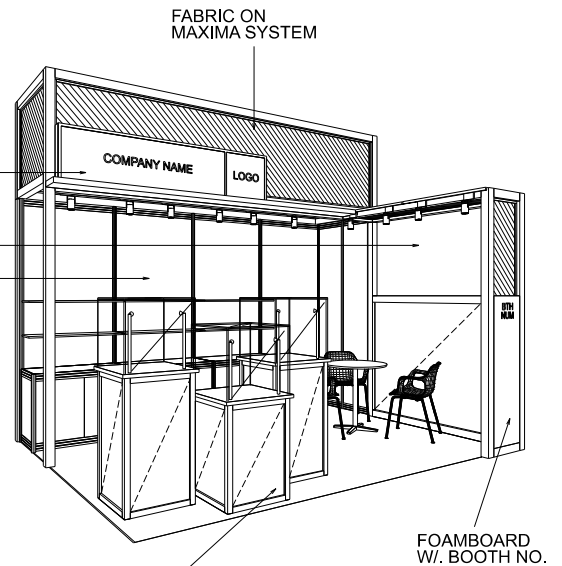

BLACK SYSTEM WITH BLACK FOREX PANEL

FOAMBOARD W/ BOOTH NO.

GLASS SHOWCASE W/ LOCKABLE SWING DOOR AND 2 X 7W ADJ. LED SPOTLIGHT LOWER PART GOLDEN MAXIMA SYSTEM AND D.PRINT ON FOREX

PERSPECTIVE

ELEVATION

BOOTH SPECIFICATIONS		QTY.
	1000W x 500D x 750H LOCKABLE CABINET (DO NOT REMOVE), W/ 2 LAYERS OF WOODEN DISPLAY SHELF	3
	500x500x1500mmH GLASS SHOWCASE W/ 2 X 7W LED SPOTLIGHT (WHITE LIGHT) AND LOCKABLE GLASS DOOR	2
	500x500x1250mmH GLASS SHOWCASE W/ 2 X 7W LED SPOTLIGHT (WHITE LIGHT) AND LOCKABLE GLASS DOOR	1
	BLACK TRACK LIGHT W/ 2 X 7W LED SPOTLIGHT (WHITE LIGHT)	5
	500W SQUARE PIN POWER SOCKET	1
	750mmH ROUND MEETING TABLE	1
	CHAIR	3
RUBBISH BIN & CARPET (12sqm.)		

TE Deluxe Open Booth

4M X 3M Left Corner Booth

四米乘三米左邊角位攤位

PLAN

BLACK LOCKABLE CABINET (DO NOT REMOVE) AND WHITE SHELF

LIGHTBOX FASCIA STICKER WORDING AND D.PRINT LOGO

BLACK SYSTEM WITH BLACK FOREX PANEL
BLACK SYSTEM WITH BLACK FOREX PANEL

PERSPECTIVE

ELEVATION

GLASS SHOWCASE W/ LOCKABLE SWING DOOR AND 2 X 7W ADJ. LED SPOTLIGHT
LOWER PART GOLDEN MAXIMA SYSTEM AND D.PRINT ON FOREX

BOOTH SPECIFICATIONS		QTY.
	1000W x 500D x 750H LOCKABLE CABINET (DO NOT REMOVE), W/ 2 LAYERS OF WOODEN DISPLAY SHELF	3
	500x500x1500mmH GLASS SHOWCASE W/ 2 X 7W LED SPOTLIGHT (WHITE LIGHT) AND LOCKABLE GLASS DOOR	2
	500x500x1250mmH GLASS SHOWCASE W/ 2 X 7W LED SPOTLIGHT (WHITE LIGHT) AND LOCKABLE GLASS DOOR	1
	BLACK TRACK LIGHT W/ 2 X 7W LED SPOTLIGHT (WHITE LIGHT)	5
	500W SQUARE PIN POWER SOCKET	1
	750mmH ROUND MEETING TABLE	1
	CHAIR	3
	RUBBISH BIN & CARPET (12sqm.)	

TE Deluxe Open Booth

4M X 3M Right Corner Booth

四米乘三米右邊角位攤位

BLACK LOCKABLE CABINET (DO NOT REMOVE) AND WHITE SHELF

FABRIC ON MAXIMA SYSTEM

LIGHTBOX FASCIA STICKER WORDING AND D.PRINT LOGO

COMPANY NAME LOGO

PLAN