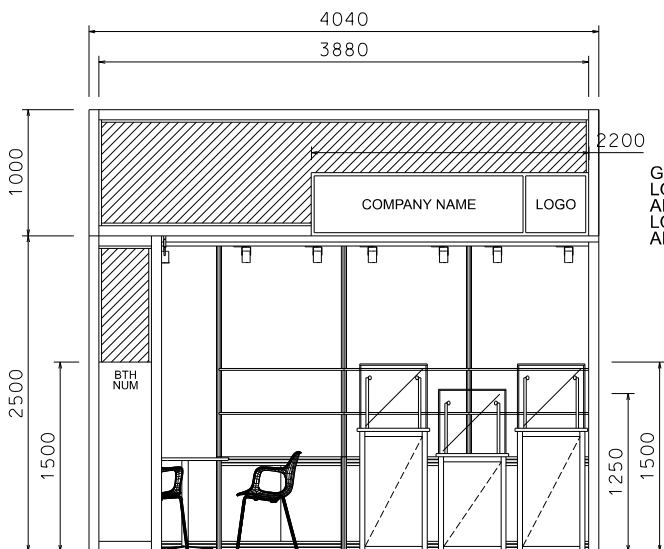

ELEVATION

BOOTH SPECIFICATIONS		QTY.
	1000W x 500D x 750H LOCKABLE CABINET (DO NOT REMOVE), W/ 2 LAYERS OF WOODEN DISPLAY SHELF	3
	500x500x1500mmH GLASS SHOWCASE W/ 2 X 7W LED SPOTLIGHT (WHITE LIGHT) AND LOCKABLE GLASS DOOR	2
	500x500x1250mmH GLASS SHOWCASE W/ 2 X 7W LED SPOTLIGHT (WHITE LIGHT) AND LOCKABLE GLASS DOOR	1
	BLACK TRACK LIGHT W/ 2 X 7W LED SPOTLIGHT (WHITE LIGHT)	5
	500W SQUARE PIN POWER SOCKET	1
	750mmH ROUND MEETING TABLE	1
	CHAIR	3
	RUBBISH BIN & CARPET (12sqm.)