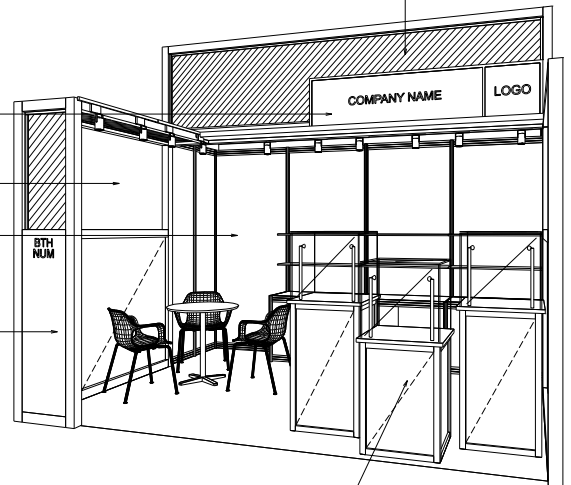

TE Deluxe Open Booth

4M X 3M Non-Corner Booth

四米乘三米攤位

PLAN

BLACK LOCKABLE CABINET (DO NOT REMOVE) AND WHITE SHELF

FABRIC ON MAXIMA SYSTEM

LIGHTBOX FASCIA STICKER WORDING AND D.PRINT LOGO

BLACK SYSTEM WITH BLACK FOREX PANEL

BLACK SYSTEM WITH BLACK FOREX PANEL

FOAMBOARD W/ BOOTH NO.

GLASS SHOWCASE W/ LOCKABLE SWING DOOR AND 2 X 7W ADJ. LED SPOTLIGHT LOWER PART GOLDEN MAXIMA SYSTEM AND D.PRINT ON FOREX

PERSPECTIVE

ELEVATION

BOOTH SPECIFICATIONS		QTY.
	1000W x 500D x 750H LOCKABLE CABINET (DO NOT REMOVE), W/ 2 LAYERS OF WOODEN DISPLAY SHELF	3
	500x500x1500mmH GLASS SHOWCASE W/ 2 X 7W LED SPOTLIGHT (WHITE LIGHT) AND LOCKABLE GLASS DOOR	2
	500x500x1250mmH GLASS SHOWCASE W/ 2 X 7W LED SPOTLIGHT (WHITE LIGHT) AND LOCKABLE GLASS DOOR	1
	BLACK TRACK LIGHT W/ 2 X 7W LED SPOTLIGHT (WHITE LIGHT)	5
	500W SQUARE PIN POWER SOCKET	1
	750mmH ROUND MEETING TABLE	1
	CHAIR	3
RUBBISH BIN & CARPET (12sqm.)		

TE Deluxe Open Booth

4M X 3M Left Corner Booth

四米乘三米左邊角位攤位

PLAN

BLACK LOCKABLE CABINET (DO NOT REMOVE) AND WHITE SHELF

LIGHTBOX FASCIA STICKER WORDING AND D.PRINT LOGO

BLACK SYSTEM WITH BLACK FOREX PANEL
BLACK SYSTEM WITH BLACK FOREX PANEL

PERSPECTIVE

ELEVATION

GLASS SHOWCASE W/ LOCKABLE SWING DOOR AND 2 X 7W ADJ. LED SPOTLIGHT
LOWER PART GOLDEN MAXIMA SYSTEM AND D.PRINT ON FOREX

BOOTH SPECIFICATIONS		QTY.
	1000W x 500D x 750H LOCKABLE CABINET (DO NOT REMOVE), W/ 2 LAYERS OF WOODEN DISPLAY SHELF	3
	500x500x1500mmH GLASS SHOWCASE W/ 2 X 7W LED SPOTLIGHT (WHITE LIGHT) AND LOCKABLE GLASS DOOR	2
	500x500x1250mmH GLASS SHOWCASE W/ 2 X 7W LED SPOTLIGHT (WHITE LIGHT) AND LOCKABLE GLASS DOOR	1
	BLACK TRACK LIGHT W/ 2 X 7W LED SPOTLIGHT (WHITE LIGHT)	5
	500W SQUARE PIN POWER SOCKET	1
	750mmH ROUND MEETING TABLE	1
	CHAIR	3
	RUBBISH BIN & CARPET (12sqm.)	