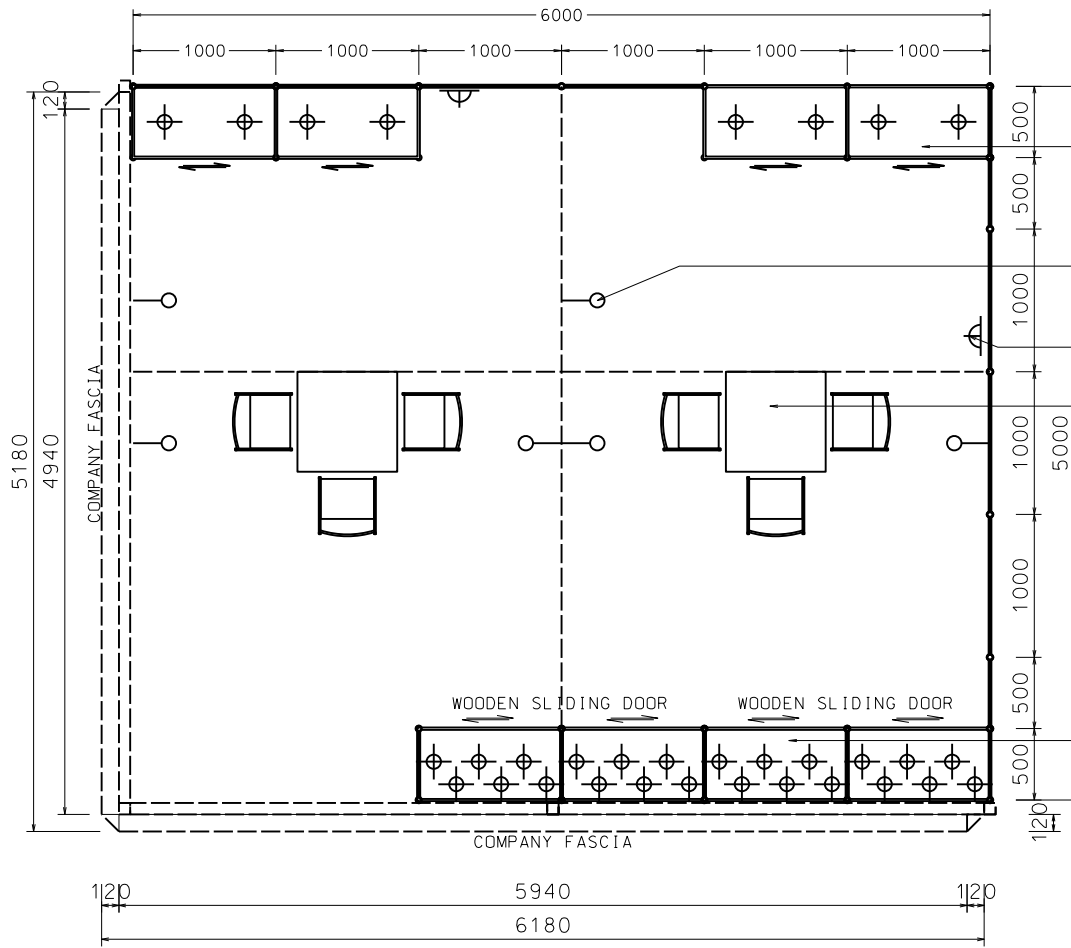

Hong Kong Watch & Clock Fair

香港鐘表展

6M(W) x 5M(D) Deluxe Booth

六米(闊)乘五米(深)高級攤位

PLAN

ELEVATION

PERSPECTIVE

BOOTH SPECIFICATIONS		QTY.
	1000W x 500D x 2500H TALL SHOWCASE IN BLACK W/. 6 X 7W LED EYEBALL DOWNLIGHT	4
	1000W x 500D x 2500H TALL SHOWCASE W/. 2 X 7W LED DOWNLIGHT	4
	LONG ARMED SPOTLIGHT (300MM) 13 WATT LED LAMP (YELLOW LIGHT)	6
	700W x 700D x 750H MEETING TABLE	2
	BLACK LEATHER CHAIR	6
	CEILING BEAM	10M
	500W SQUARE PIN POWER SOCKET *Remark: Not Applicable for heating equipment (eg. Coffee machine)	2
	RUBBISH BIN & CARPET (30sqm.)	

Hong Kong Watch & Clock Fair

香港鐘表展

6M(W) x 5M(D) Deluxe Booth (Left-Corner)

六米(闊)乘五米(深)高級攤位(左邊角位)

1000W x 500D x 2500H TALL SHOWCASE IN WHITE W/. 2 X 7W LED DOWNLIGHT W/. LOCKABLE CABINET UNDERNEATH

LONG ARMED SPOTLIGHT (300MM) 13 WATT LED LAMP (YELLOW LIGHT)

SQUARE PIN POWER SOCKET

700 X 700 X 750H MEETING TABLE W/. 3 CHAIRS

1000W X 500D X 2500H TALL SHOWCASE IN BLACK W/. 6 X 7W LED EYEBALL DOWNLIGHT

PLAN

WOODEN W/. PU FIN. (PANTONE 234c)

ELEVATION

PERSPECTIVE

BOOTH SPECIFICATIONS		QTY.
	1000W x 500D x 2500H TALL SHOWCASE IN BLACK W/. 6 X 7W LED EYEBALL DOWNLIGHT	4
	1000W x 500D x 2500H TALL SHOWCASE W/. 2 X 7W LED DOWNLIGHT	4
	LONG ARMED SPOTLIGHT (300MM) 13 WATT LED LAMP (YELLOW LIGHT)	6
	700W x 700D x 750H MEETING TABLE	2
	BLACK LEATHER CHAIR	6
	CEILING BEAM	10.5M
	500W SQUARE PIN POWER SOCKET *Remark: Not Applicable for heating equipment (eg. Coffee machine)	2
RUBBISH BIN & CARPET (30sqm.)		

Hong Kong Watch & Clock Fair

香港鐘表展

6M(W) x 5M(D) Deluxe Booth (Right-Corner)

六米(闊)乘五米(深)高級攤位(右邊角位)

1000W x 500D x 2500H TALL SHOWCASE IN WHITE W/. 2 X 7W LED DOWNLIGHT W/. LOCKABLE CABINET UNDERNEATH

LONG ARMED SPOTLIGHT (300MM) 13 WATT LED LAMP (YELLOW LIGHT)