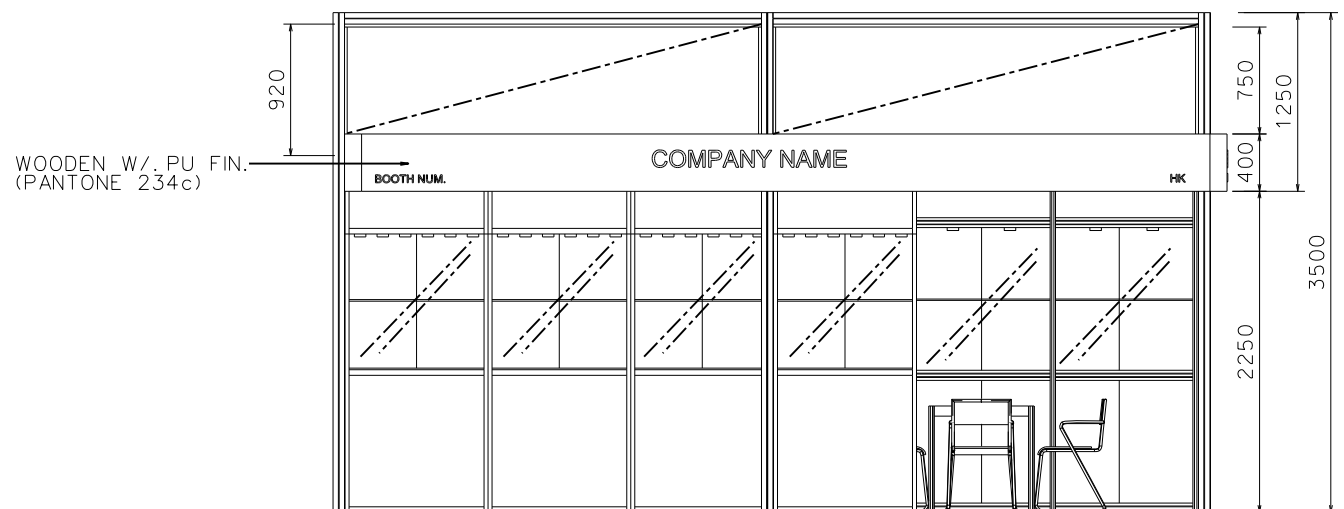

SQUARE PIN POWER SOCKET

700 X 700 X 750H MEETING TABLE W/. 3 CHAIRS

1000W X 500D X 2500H TALL SHOWCASE IN BLACK W/. 6 X 7W LED EYEBALL DOWNLIGHT

PLAN

WOODEN W/. PU FIN. (PANTONE 234c)

ELEVATION

PERSPECTIVE

BOOTH SPECIFICATIONS		QTY.
	1000W x 500D x 2500H TALL SHOWCASE IN BLACK W/. 6 X 7W LED EYEBALL DOWNLIGHT	4
	1000W x 500D x 2500H TALL SHOWCASE W/. 2 X 7W LED DOWNLIGHT	4
	LONG ARMED SPOTLIGHT (300MM) 13 WATT LED LAMP (YELLOW LIGHT)	6
	700W x 700D x 750H MEETING TABLE	2
	BLACK LEATHER CHAIR	6
	CEILING BEAM	10.5M
	500W SQUARE PIN POWER SOCKET *Remark: Not Applicable for heating equipment (eg. Coffee machine)	2
RUBBISH BIN & CARPET (30sqm.)		

Hong Kong Watch & Clock Fair

香港鐘表展

6M(W) x 5M(D) Deluxe Booth (Right-Corner)

六米(闊)乘五米(深)高級攤位(右邊角位)

1000W x 500D x 2500H TALL SHOWCASE IN WHITE W/. 2 X 7W LED DOWNLIGHT W/. LOCKABLE CABINET UNDERNEATH

LONG ARMED SPOTLIGHT (300MM) 13 WATT LED LAMP (YELLOW LIGHT)

SQUARE PIN POWER SOCKET

700 X 700 X 750H MEETING TABLE W/. 3 CHAIRS

1000W X 500D X 2500H TALL SHOWCASE IN BLACK W/. 6 X 7W LED EYEBALL DOWNLIGHT

PLAN

WOODEN W/. PU FIN. (PANTONE 234c)

ELEVATION

PERSPECTIVE

BOOTH SPECIFICATIONS		QTY.
	1000W x 500D x 2500H TALL SHOWCASE IN BLACK W/. 6 X 7W LED EYEBALL DOWNLIGHT	4
	1000W x 500D x 2500H TALL SHOWCASE W/. 2 X 7W LED DOWNLIGHT	4
	LONG ARMED SPOTLIGHT (300MM) 13 WATT LED LAMP (YELLOW LIGHT)	6
	700W x 700D x 750H MEETING TABLE	2
	BLACK LEATHER CHAIR	6
	CEILING BEAM	10M
	500W SQUARE PIN POWER SOCKET *Remark: Not Applicable for heating equipment (eg. Coffee machine)	2
RUBBISH BIN & CARPET (30sqm.)		