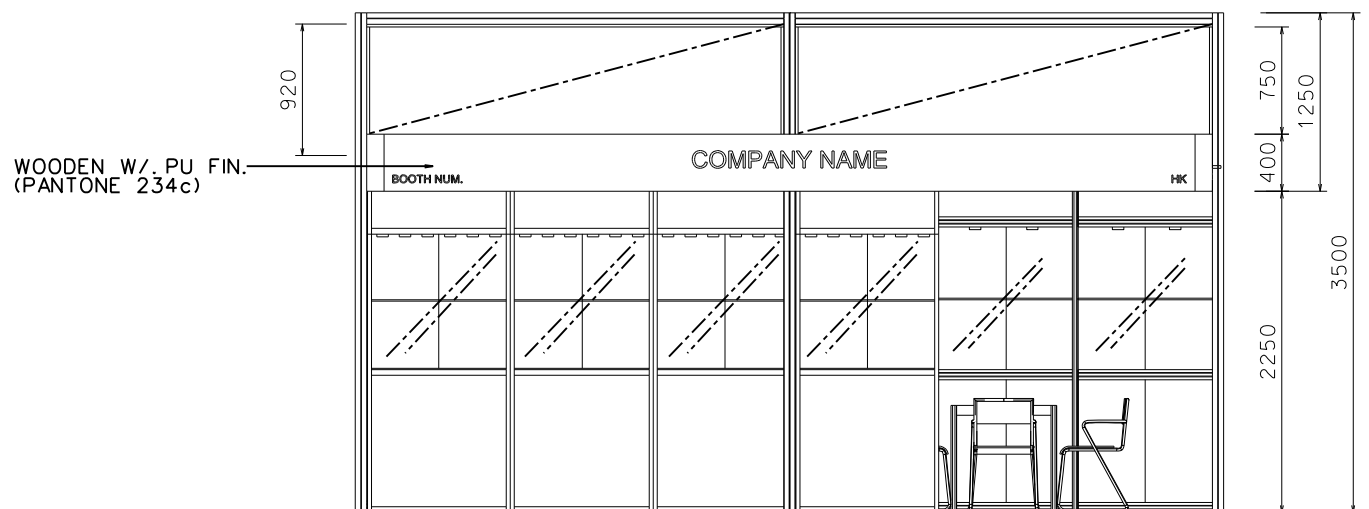

Hong Kong Watch & Clock Fair

香港鐘表展

6M(W) x 5M(D) Deluxe Booth

六米(闊)乘五米(深)高級攤位

PLAN

ELEVATION

PERSPECTIVE

BOOTH SPECIFICATIONS		QTY.
	1000W x 500D x 2500H TALL SHOWCASE IN BLACK W/. 6 X 7W LED EYEBALL DOWNLIGHT	4
	1000W x 500D x 2500H TALL SHOWCASE W/. 2 X 7W LED DOWNLIGHT	4
	LONG ARMED SPOTLIGHT (300MM) 13 WATT LED LAMP (YELLOW LIGHT)	6
	700W x 700D x 750H MEETING TABLE	2
	BLACK LEATHER CHAIR	6
	CEILING BEAM	10M
	500W SQUARE PIN POWER SOCKET *Remark: Not Applicable for heating equipment (eg. Coffee machine)	2
	RUBBISH BIN & CARPET (30sqm.)	

Hong Kong Watch & Clock Fair

香港鐘表展

6M(W) x 5M(D) Deluxe Booth (Left-Corner)

六米(闊)乘五米(深)高級攤位(左邊角位)

1000W x 500D x 2500H TALL SHOWCASE IN WHITE W/. 2 X 7W LED DOWNLIGHT W/. LOCKABLE CABINET UNDERNEATH

LONG ARMED SPOTLIGHT (300MM) 13 WATT LED LAMP (YELLOW LIGHT)

SQUARE PIN POWER SOCKET

700 X 700 X 750H MEETING TABLE W/. 3 CHAIRS

1000W X 500D X 2500H TALL SHOWCASE IN BLACK W/. 6 X 7W LED EYEBALL DOWNLIGHT

PLAN

WOODEN W/. PU FIN. (PANTONE 234c)

ELEVATION

PERSPECTIVE

BOOTH SPECIFICATIONS		QTY.
	1000W x 500D x 2500H TALL SHOWCASE IN BLACK W/. 6 X 7W LED EYEBALL DOWNLIGHT	4
	1000W x 500D x 2500H TALL SHOWCASE W/. 2 X 7W LED DOWNLIGHT	4
	LONG ARMED SPOTLIGHT (300MM) 13 WATT LED LAMP (YELLOW LIGHT)	6
	700W x 700D x 750H MEETING TABLE	2
	BLACK LEATHER CHAIR	6
	CEILING BEAM	10.5M
	500W SQUARE PIN POWER SOCKET *Remark: Not Applicable for heating equipment (eg. Coffee machine)	2
RUBBISH BIN & CARPET (30sqm.)		

Hong Kong Watch & Clock Fair

香港鐘表展

6M(W) x 5M(D) Deluxe Booth (Right-Corner)

六米(闊)乘五米(深)高級攤位(右邊角位)

1000W x 500D x 2500H TALL SHOWCASE IN WHITE W/. 2 X 7W LED DOWNLIGHT W/. LOCKABLE CABINET UNDERNEATH

LONG ARMED SPOTLIGHT (300MM) 13 WATT LED LAMP (YELLOW LIGHT)