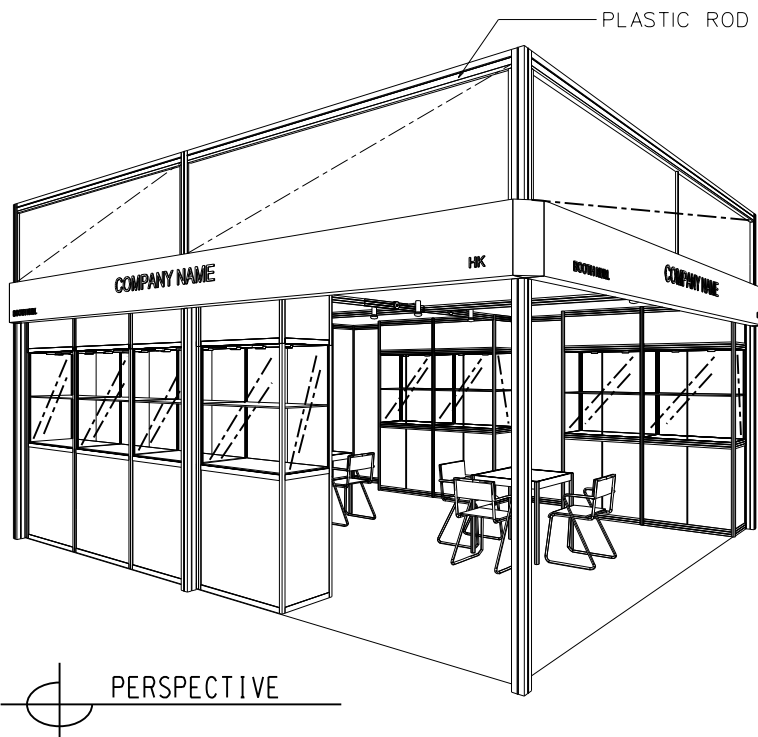

SQUARE PIN POWER SOCKET

700 X 700 X 750H MEETING TABLE W/. 3 CHAIRS

1000W X 500D X 2500H TALL SHOWCASE IN BLACK W/. 6 X 7W LED EYEBALL DOWNLIGHT

PLAN

WOODEN W/. PU FIN. (PANTONE 234c)

ELEVATION

PERSPECTIVE

BOOTH SPECIFICATIONS		QTY.
	1000W x 500D x 2500H TALL SHOWCASE IN BLACK W/. 6 X 7W LED EYEBALL DOWNLIGHT	4
	1000W x 500D x 2500H TALL SHOWCASE W/. 2 X 7W LED DOWNLIGHT	4
	LONG ARMED SPOTLIGHT (300MM) 13 WATT LED LAMP (YELLOW LIGHT)	6
	700W x 700D x 750H MEETING TABLE	2
	BLACK LEATHER CHAIR	6
	CEILING BEAM	10.5M
	500W SQUARE PIN POWER SOCKET *Remark: Not Applicable for heating equipment (eg. Coffee machine)	2
RUBBISH BIN & CARPET (30sqm.)		

Hong Kong Watch & Clock Fair

香港鐘表展

6M(W) x 5M(D) Deluxe Booth (Right-Corner)

六米(闊)乘五米(深)高級攤位(右邊角位)

1000W x 500D x 2500H TALL SHOWCASE IN WHITE W/. 2 X 7W LED DOWNLIGHT W/. LOCKABLE CABINET UNDERNEATH

LONG ARMED SPOTLIGHT (300MM) 13 WATT LED LAMP (YELLOW LIGHT)

SQUARE PIN POWER SOCKET

700 X 700 X 750H MEETING TABLE W/. 3 CHAIRS

1000W X 500D X 2500H TALL SHOWCASE IN BLACK W/. 6 X 7W LED EYEBALL DOWNLIGHT

PLAN

WOODEN W/. PU FIN. (PANTONE 234c)

ELEVATION

PERSPECTIVE

BOOTH SPECIFICATIONS		QTY.
	1000W x 500D x 2500H TALL SHOWCASE IN BLACK W/. 6 X 7W LED EYEBALL DOWNLIGHT	4
	1000W x 500D x 2500H TALL SHOWCASE W/. 2 X 7W LED DOWNLIGHT	4
	LONG ARMED SPOTLIGHT (300MM) 13 WATT LED LAMP (YELLOW LIGHT)	6
	700W x 700D x 750H MEETING TABLE	2
	BLACK LEATHER CHAIR	6
	CEILING BEAM	10M
	500W SQUARE PIN POWER SOCKET *Remark: Not Applicable for heating equipment (eg. Coffee machine)	2
RUBBISH BIN & CARPET (30sqm.)		