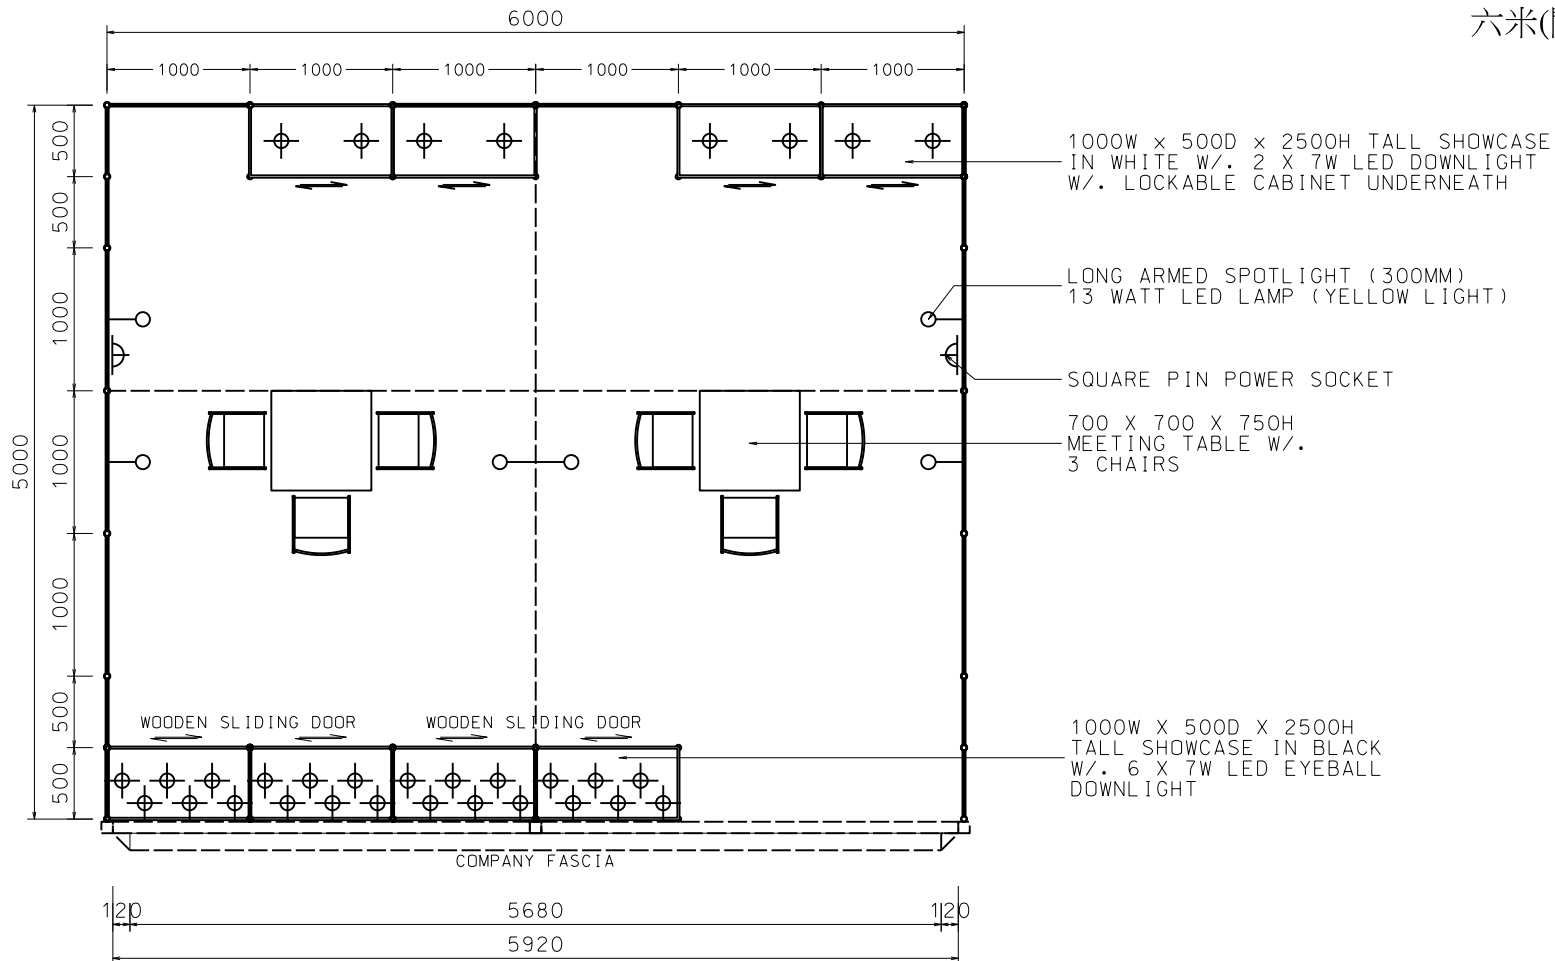

Hong Kong Watch & Clock Fair

香港鐘表展

6M(W) x 5M(D) Deluxe Booth

六米(闊)乘五米(深)高級攤位

PLAN

ELEVATION

PERSPECTIVE

BOOTH SPECIFICATIONS		QTY.
	1000W x 500D x 2500H TALL SHOWCASE IN BLACK W/. 6 X 7W LED EYEBALL DOWNLIGHT	4
	1000W x 500D x 2500H TALL SHOWCASE W/. 2 X 7W LED DOWNLIGHT	4
	LONG ARMED SPOTLIGHT (300MM) 13 WATT LED LAMP (YELLOW LIGHT)	6
	700W x 700D x 750H MEETING TABLE	2
	BLACK LEATHER CHAIR	6
	CEILING BEAM	10M
	500W SQUARE PIN POWER SOCKET *Remark: Not Applicable for heating equipment (eg. Coffee machine)	2
	RUBBISH BIN & CARPET (30sqm.)	

Hong Kong Watch & Clock Fair

香港鐘表展

6M(W) x 5M(D) Deluxe Booth (Left-Corner)

六米(闊)乘五米(深)高級攤位(左邊角位)

1000W x 500D x 2500H TALL SHOWCASE IN WHITE W/. 2 X 7W LED DOWNLIGHT W/. LOCKABLE CABINET UNDERNEATH

LONG ARMED SPOTLIGHT (300MM) 13 WATT LED LAMP (YELLOW LIGHT)

SQUARE PIN POWER SOCKET

700 X 700 X 750H MEETING TABLE W/. 3 CHAIRS

1000W X 500D X 2500H TALL SHOWCASE IN BLACK W/. 6 X 7W LED EYEBALL DOWNLIGHT

PLAN

WOODEN W/. PU FIN. (PANTONE 234c)

ELEVATION

PERSPECTIVE

BOOTH SPECIFICATIONS		QTY.
	1000W x 500D x 2500H TALL SHOWCASE IN BLACK W/. 6 X 7W LED EYEBALL DOWNLIGHT	4
	1000W x 500D x 2500H TALL SHOWCASE W/. 2 X 7W LED DOWNLIGHT	4
	LONG ARMED SPOTLIGHT (300MM) 13 WATT LED LAMP (YELLOW LIGHT)	6
	700W x 700D x 750H MEETING TABLE	2
	BLACK LEATHER CHAIR	6
	CEILING BEAM	10.5M
	500W SQUARE PIN POWER SOCKET *Remark: Not Applicable for heating equipment (eg. Coffee machine)	2
RUBBISH BIN & CARPET (30sqm.)		