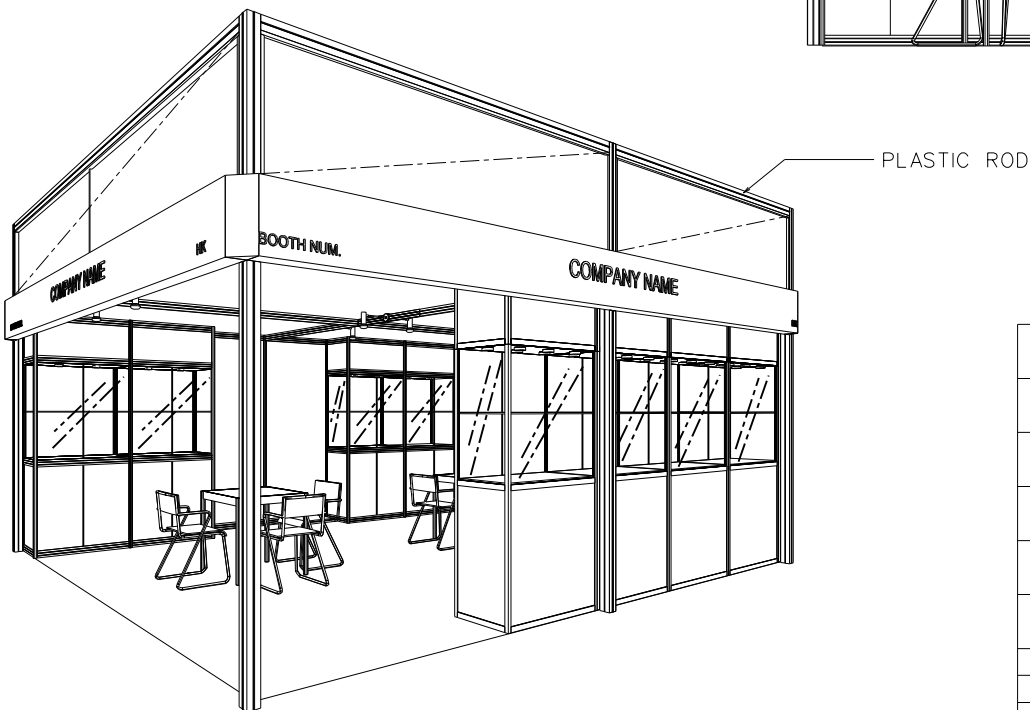

SQUARE PIN POWER SOCKET

700 X 700 X 750H MEETING TABLE W/. 3 CHAIRS

1000W X 500D X 2500H TALL SHOWCASE IN BLACK W/. 6 X 7W LED EYEBALL DOWNLIGHT

PLAN

WOODEN W/. PU FIN. (PANTONE 234c)

ELEVATION

PERSPECTIVE

BOOTH SPECIFICATIONS		QTY.
	1000W x 500D x 2500H TALL SHOWCASE IN BLACK W/. 6 X 7W LED EYEBALL DOWNLIGHT	4
	1000W x 500D x 2500H TALL SHOWCASE W/. 2 X 7W LED DOWNLIGHT	4
	LONG ARMED SPOTLIGHT (300MM) 13 WATT LED LAMP (YELLOW LIGHT)	6
	700W x 700D x 750H MEETING TABLE	2
	BLACK LEATHER CHAIR	6
	CEILING BEAM	10.5M
	500W SQUARE PIN POWER SOCKET *Remark: Not Applicable for heating equipment (eg. Coffee machine)	2
RUBBISH BIN & CARPET (30sqm.)		

Hong Kong Watch & Clock Fair

香港鐘表展

6M(W) x 5M(D) Deluxe Booth (Right-Corner)

六米(闊)乘五米(深)高級攤位(右邊角位)

1000W x 500D x 2500H TALL SHOWCASE IN WHITE W/. 2 X 7W LED DOWNLIGHT W/. LOCKABLE CABINET UNDERNEATH

LONG ARMED SPOTLIGHT (300MM) 13 WATT LED LAMP (YELLOW LIGHT)

SQUARE PIN POWER SOCKET

700 X 700 X 750H MEETING TABLE W/. 3 CHAIRS

1000W X 500D X 2500H TALL SHOWCASE IN BLACK W/. 6 X 7W LED EYEBALL DOWNLIGHT

PLAN

WOODEN W/. PU FIN. (PANTONE 234c)

ELEVATION

PERSPECTIVE

BOOTH SPECIFICATIONS		QTY.
	1000W x 500D x 2500H TALL SHOWCASE IN BLACK W/. 6 X 7W LED EYEBALL DOWNLIGHT	4
	1000W x 500D x 2500H TALL SHOWCASE W/. 2 X 7W LED DOWNLIGHT	4
	LONG ARMED SPOTLIGHT (300MM) 13 WATT LED LAMP (YELLOW LIGHT)	6
	700W x 700D x 750H MEETING TABLE	2
	BLACK LEATHER CHAIR	6
	CEILING BEAM	10M
	500W SQUARE PIN POWER SOCKET *Remark: Not Applicable for heating equipment (eg. Coffee machine)	2
RUBBISH BIN & CARPET (30sqm.)		