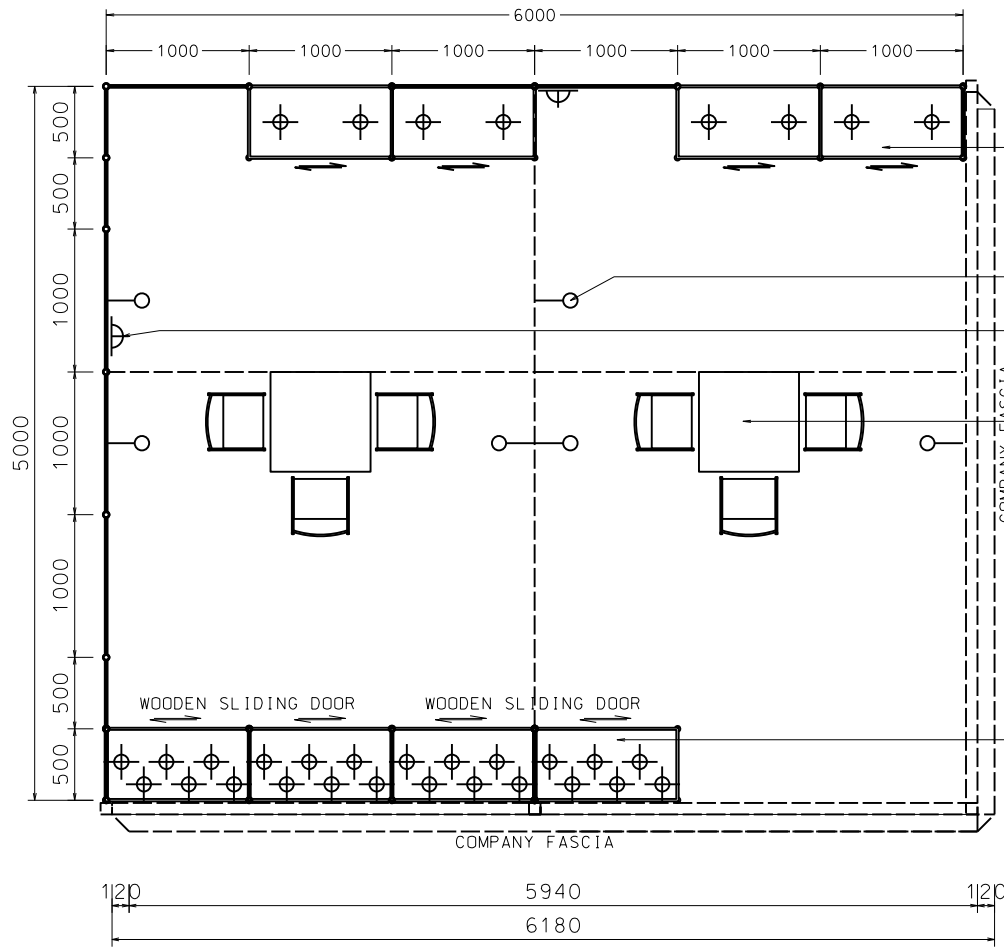

Hong Kong Watch & Clock Fair

香港鐘表展

6M(W) x 5M(D) Deluxe Booth (Left-Corner)

六米(闊)乘五米(深)高級攤位(左邊角位)

1000W x 500D x 2500H TALL SHOWCASE IN WHITE W/. 2 X 7W LED DOWNLIGHT W/. LOCKABLE CABINET UNDERNEATH

LONG ARMED SPOTLIGHT (300MM) 13 WATT LED LAMP (YELLOW LIGHT)

SQUARE PIN POWER SOCKET

700 X 700 X 750H MEETING TABLE W/. 3 CHAIRS

1000W X 500D X 2500H TALL SHOWCASE IN BLACK W/. 6 X 7W LED EYEBALL DOWNLIGHT

PLAN

WOODEN W/. PU FIN. (PANTONE 234c)

ELEVATION

PERSPECTIVE

BOOTH SPECIFICATIONS		QTY.
	1000W x 500D x 2500H TALL SHOWCASE IN BLACK W/. 6 X 7W LED EYEBALL DOWNLIGHT	4
	1000W x 500D x 2500H TALL SHOWCASE W/. 2 X 7W LED DOWNLIGHT	4
	LONG ARMED SPOTLIGHT (300MM) 13 WATT LED LAMP (YELLOW LIGHT)	6
	700W x 700D x 750H MEETING TABLE	2
	BLACK LEATHER CHAIR	6
	CEILING BEAM	10.5M
	500W SQUARE PIN POWER SOCKET *Remark: Not Applicable for heating equipment (eg. Coffee machine)	2
RUBBISH BIN & CARPET (30sqm.)		

Hong Kong Watch & Clock Fair

香港鐘表展

6M(W) x 5M(D) Deluxe Booth (Right-Corner)

六米(闊)乘五米(深)高級攤位(右邊角位)

1000W x 500D x 2500H TALL SHOWCASE IN WHITE W/. 2 X 7W LED DOWNLIGHT W/. LOCKABLE CABINET UNDERNEATH

LONG ARMED SPOTLIGHT (300MM) 13 WATT LED LAMP (YELLOW LIGHT)

SQUARE PIN POWER SOCKET

700 X 700 X 750H MEETING TABLE W/. 3 CHAIRS

1000W X 500D X 2500H TALL SHOWCASE IN BLACK W/. 6 X 7W LED EYEBALL DOWNLIGHT

PLAN

WOODEN W/. PU FIN. (PANTONE 234c)

ELEVATION

PERSPECTIVE

BOOTH SPECIFICATIONS		QTY.
	1000W x 500D x 2500H TALL SHOWCASE IN BLACK W/. 6 X 7W LED EYEBALL DOWNLIGHT	4
	1000W x 500D x 2500H TALL SHOWCASE W/. 2 X 7W LED DOWNLIGHT	4
	LONG ARMED SPOTLIGHT (300MM) 13 WATT LED LAMP (YELLOW LIGHT)	6
	700W x 700D x 750H MEETING TABLE	2
	BLACK LEATHER CHAIR	6
	CEILING BEAM	10M
	500W SQUARE PIN POWER SOCKET *Remark: Not Applicable for heating equipment (eg. Coffee machine)	2
RUBBISH BIN & CARPET (30sqm.)		