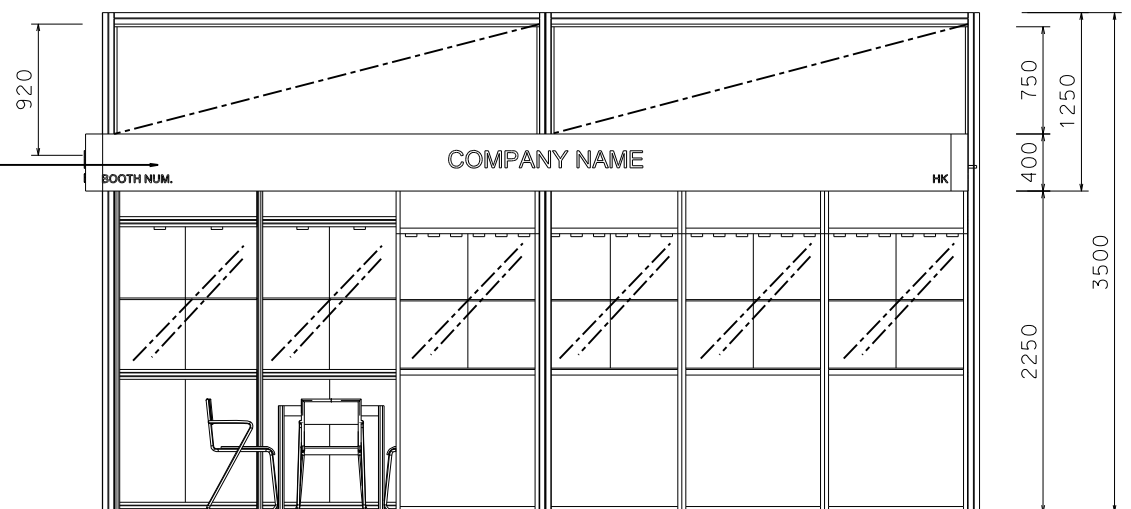

Hong Kong Watch & Clock Fair

香港鐘表展

6M(W) x 5M(D) Deluxe Booth

六米(闊)乘五米(深)高級攤位

PLAN

ELEVATION

PERSPECTIVE

BOOTH SPECIFICATIONS		QTY.
	1000W x 500D x 2500H TALL SHOWCASE IN BLACK W/. 6 X 7W LED EYEBALL DOWNLIGHT	4
	1000W x 500D x 2500H TALL SHOWCASE W/. 2 X 7W LED DOWNLIGHT	4
	LONG ARMED SPOTLIGHT (300MM) 13 WATT LED LAMP (YELLOW LIGHT)	6
	700W x 700D x 750H MEETING TABLE	2
	BLACK LEATHER CHAIR	6
	CEILING BEAM	10M
	500W SQUARE PIN POWER SOCKET *Remark: Not Applicable for heating equipment (eg. Coffee machine)	2
	RUBBISH BIN & CARPET (30sqm.)	

Hong Kong Watch & Clock Fair

香港鐘表展

6M(W) x 5M(D) Deluxe Booth (Left-Corner)

六米(闊)乘五米(深)高級攤位(左邊角位)

1000W x 500D x 2500H TALL SHOWCASE IN WHITE W/. 2 X 7W LED DOWNLIGHT W/. LOCKABLE CABINET UNDERNEATH

LONG ARMED SPOTLIGHT (300MM) 13 WATT LED LAMP (YELLOW LIGHT)

SQUARE PIN POWER SOCKET

700 X 700 X 750H MEETING TABLE W/. 3 CHAIRS

1000W X 500D X 2500H TALL SHOWCASE IN BLACK W/. 6 X 7W LED EYEBALL DOWNLIGHT

PLAN

WOODEN W/. PU FIN. (PANTONE 234c)

ELEVATION

PERSPECTIVE

BOOTH SPECIFICATIONS		QTY.
	1000W x 500D x 2500H TALL SHOWCASE IN BLACK W/. 6 X 7W LED EYEBALL DOWNLIGHT	4
	1000W x 500D x 2500H TALL SHOWCASE W/. 2 X 7W LED DOWNLIGHT	4
	LONG ARMED SPOTLIGHT (300MM) 13 WATT LED LAMP (YELLOW LIGHT)	6
	700W x 700D x 750H MEETING TABLE	2
	BLACK LEATHER CHAIR	6
	CEILING BEAM	10.5M
	500W SQUARE PIN POWER SOCKET *Remark: Not Applicable for heating equipment (eg. Coffee machine)	2
RUBBISH BIN & CARPET (30sqm.)		

Hong Kong Watch & Clock Fair

香港鐘表展

6M(W) x 5M(D) Deluxe Booth (Right-Corner)

六米(闊)乘五米(深)高級攤位(右邊角位)

1000W x 500D x 2500H TALL SHOWCASE IN WHITE W/. 2 X 7W LED DOWNLIGHT W/. LOCKABLE CABINET UNDERNEATH

LONG ARMED SPOTLIGHT (300MM) 13 WATT LED LAMP (YELLOW LIGHT)