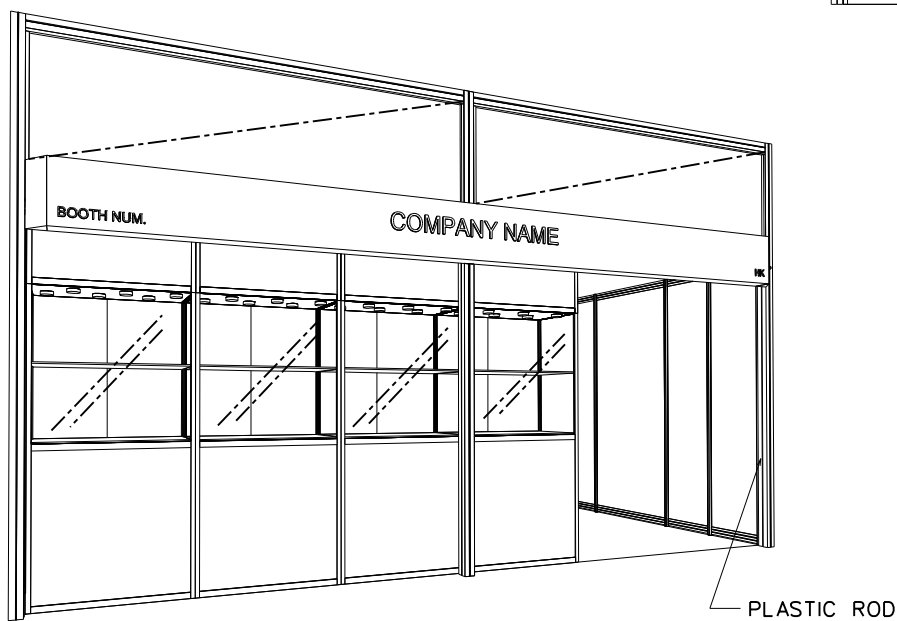

Hong Kong Watch & Clock Fair

香港鐘表展

6M(W) x 5M(D) Deluxe Booth

六米(闊)乘五米(深)高級攤位

PLAN

ELEVATION

PERSPECTIVE

BOOTH SPECIFICATIONS		QTY.
	1000W x 500D x 2500H TALL SHOWCASE IN BLACK W/. 6 X 7W LED EYEBALL DOWNLIGHT	4
	1000W x 500D x 2500H TALL SHOWCASE W/. 2 X 7W LED DOWNLIGHT	4
	LONG ARMED SPOTLIGHT (300MM) 13 WATT LED LAMP (YELLOW LIGHT)	6
	700W x 700D x 750H MEETING TABLE	2
	BLACK LEATHER CHAIR	6
	CEILING BEAM	10M
	500W SQUARE PIN POWER SOCKET *Remark: Not Applicable for heating equipment (eg. Coffee machine)	2
	RUBBISH BIN & CARPET (30sqm.)	

Hong Kong Watch & Clock Fair

香港鐘表展

6M(W) x 5M(D) Deluxe Booth (Left-Corner)

六米(闊)乘五米(深)高級攤位(左邊角位)

1000W x 500D x 2500H TALL SHOWCASE IN WHITE W/. 2 X 7W LED DOWNLIGHT W/. LOCKABLE CABINET UNDERNEATH

LONG ARMED SPOTLIGHT (300MM) 13 WATT LED LAMP (YELLOW LIGHT)

SQUARE PIN POWER SOCKET

700 X 700 X 750H MEETING TABLE W/. 3 CHAIRS

1000W X 500D X 2500H TALL SHOWCASE IN BLACK W/. 6 X 7W LED EYEBALL DOWNLIGHT

PLAN

WOODEN W/. PU FIN. (PANTONE 234c)

ELEVATION

PERSPECTIVE

BOOTH SPECIFICATIONS		QTY.
	1000W x 500D x 2500H TALL SHOWCASE IN BLACK W/. 6 X 7W LED EYEBALL DOWNLIGHT	4
	1000W x 500D x 2500H TALL SHOWCASE W/. 2 X 7W LED DOWNLIGHT	4
	LONG ARMED SPOTLIGHT (300MM) 13 WATT LED LAMP (YELLOW LIGHT)	6
	700W x 700D x 750H MEETING TABLE	2
	BLACK LEATHER CHAIR	6
	CEILING BEAM	10.5M
	500W SQUARE PIN POWER SOCKET *Remark: Not Applicable for heating equipment (eg. Coffee machine)	2
RUBBISH BIN & CARPET (30sqm.)		

Hong Kong Watch & Clock Fair

香港鐘表展

6M(W) x 5M(D) Deluxe Booth (Right-Corner)

六米(闊)乘五米(深)高級攤位(右邊角位)

1000W x 500D x 2500H TALL SHOWCASE IN WHITE W/. 2 X 7W LED DOWNLIGHT W/. LOCKABLE CABINET UNDERNEATH

LONG ARMED SPOTLIGHT (300MM) 13 WATT LED LAMP (YELLOW LIGHT)