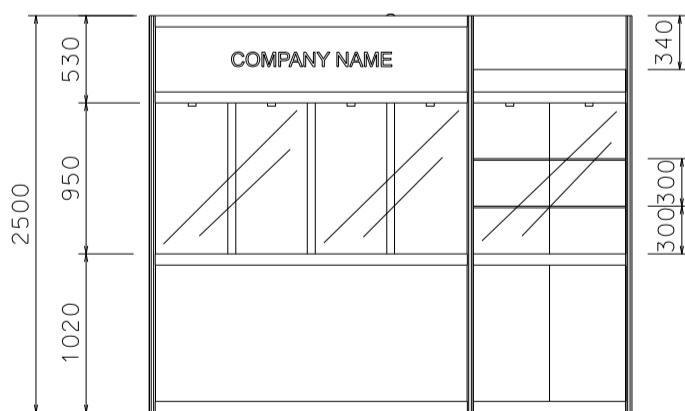

Hong Kong Watch & Clock Fair

香港鐘表展

3M(W) x 5M(D) Standard Booth

三米(闊)乘五米(深)標準攤位

PLAN

ELEVATION

PERSPECTIVE

BOOTH SPECIFICATIONS		QTY.
	2000L TALL SHOWCASE W/. 4 X 7W LED DOWNLIGHT & LED T5 TUBE INSIDE	1
	1000L TALL SHOWCASE W/. 2 X 13W LED RECESS DOWNLIGHT	3
	700mmL X 700mmW X 750mmH MEETING TABLE	1
	BLACK LEATHER CHAIR	3
	13W LED LAMP LONGARMED SPOTLIGHT (YELLOW LIGHT)	2
	LED T5 TUBE	2
	CEILING BEAM	3M
	RUBBISH BIN & CARPET (15sqm.)	

3M(W) x 5M(D) Standard Booth (Left Corner)

三米(闊)乘五米(深)標準攤位(左邊角位)

For Pavilion

PLAN

PERSPECTIVE

ELEVATION

BOOTH SPECIFICATIONS		QTY.
	2000L TALL SHOWCASE W/ 4 X 7W LED DOWNLIGHT & LED T5 TUBE INSIDE	1
	1000L TALL SHOWCASE W/ 2 X 13W LED RECESS DOWNLIGHT	3
	700mmL X 700mmW X 750mmH MEETING TABLE	1
	BLACK LEATHER CHAIR	3
	13W LED LAMP LONGARMED SPOTLIGHT (YELLOW LIGHT)	2
	LED T5 TUBE	2
	CEILING BEAM	3M
	RUBBISH BIN & CARPET (15sqm.)	

Hong Kong Watch & Clock Fair

香港鐘表展

3M(W) x 5M(D) Standard Booth (Right Corner)

三米(闊)乘五米(深)標準攤位(右邊角位)

For Pavilion

PLAN

ELEVATION

PERSPECTIVE

BOOTH SPECIFICATIONS		QTY.
	2000L TALL SHOWCASE W/. 4 X 7W LED DOWNLIGHT & LED T5 TUBE INSIDE	1
	1000L TALL SHOWCASE W/. 2 X 13W LED RECESS DOWNLIGHT	3
	700mmL X 700mmW X 750mmH MEETING TABLE	1
	BLACK LEATHER CHAIR	3
	13W LED LAMP LONGARMED SPOTLIGHT (YELLOW LIGHT)	2
	LED T5 TUBE	2
	CEILING BEAM	3M
	RUBBISH BIN & CARPET (15sqm.)	