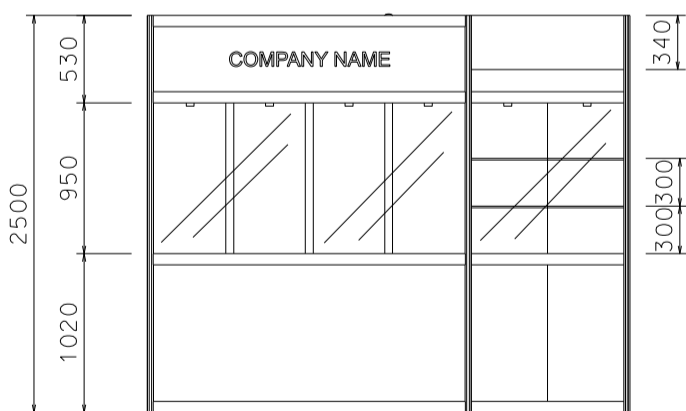

Hong Kong Watch & Clock Fair

香港鐘表展

3M(W) x 5M(D) Standard Booth

三米(闊)乘五米(深)標準攤位

PLAN

ELEVATION

PERSPECTIVE

BOOTH SPECIFICATIONS		QTY.
	2000L TALL SHOWCASE W/. 4 X 7W LED DOWNLIGHT & LED T5 TUBE INSIDE	1
	1000L TALL SHOWCASE W/. 2 X 13W LED RECESS DOWNLIGHT	3
	700mmL X 700mmW X 750mmH MEETING TABLE	1
	BLACK LEATHER CHAIR	3
	13W LED LAMP LONGARMED SPOTLIGHT (YELLOW LIGHT)	2
	LED T5 TUBE	2
	CEILING BEAM	3M
	RUBBISH BIN & CARPET (15sqm.)	

3M(W) x 5M(D) Standard Booth (Left Corner)

三米(闊)乘五米(深)標準攤位(左邊角位)

For Pavilion

PLAN

PERSPECTIVE

ELEVATION

BOOTH SPECIFICATIONS		QTY.
	2000L TALL SHOWCASE W/ 4 X 7W LED DOWNLIGHT & LED T5 TUBE INSIDE	1
	1000L TALL SHOWCASE W/ 2 X 13W LED RECESS DOWNLIGHT	3
	700mmL X 700mmW X 750mmH MEETING TABLE	1
	BLACK LEATHER CHAIR	3
	13W LED LAMP LONGARMED SPOTLIGHT (YELLOW LIGHT)	2
	LED T5 TUBE	2
	CEILING BEAM	3M
	RUBBISH BIN & CARPET (15sqm.)	

Hong Kong Watch & Clock Fair

香港鐘表展

3M(W) x 5M(D) Standard Booth (Right Corner)

三米(闊)乘五米(深)標準攤位(右邊角位)

For Pavilion

PLAN

ELEVATION

PERSPECTIVE

BOOTH SPECIFICATIONS		QTY.
	2000L TALL SHOWCASE W/. 4 X 7W LED DOWNLIGHT & LED T5 TUBE INSIDE	1
	1000L TALL SHOWCASE W/. 2 X 13W LED RECESS DOWNLIGHT	3
	700mmL X 700mmW X 750mmH MEETING TABLE	1
	BLACK LEATHER CHAIR	3
	13W LED LAMP LONGARMED SPOTLIGHT (YELLOW LIGHT)	2
	LED T5 TUBE	2
	CEILING BEAM	3M
	RUBBISH BIN & CARPET (15sqm.)	