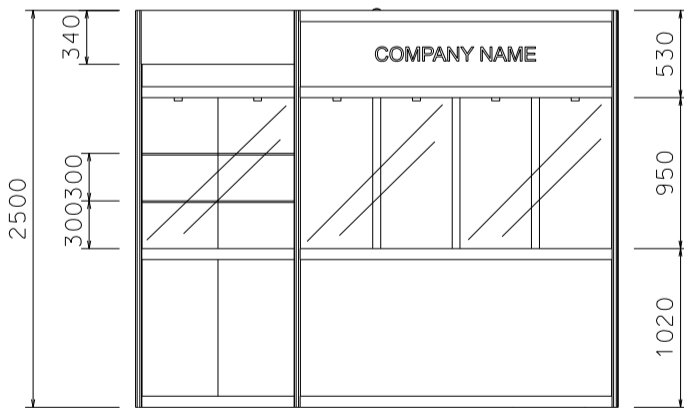

Hong Kong Watch & Clock Fair

香港鐘表展

3M(W) x 5M(D) Standard Booth

三米(闊)乘五米(深)標準攤位

PLAN

ELEVATION

PERSPECTIVE

BOOTH SPECIFICATIONS		QTY.
	2000L TALL SHOWCASE W/. 4 X 7W LED DOWNLIGHT & LED T5 TUBE INSIDE	1
	1000L TALL SHOWCASE W/. 2 X 13W LED RECESS DOWNLIGHT	3
	700mmL X 700mmW X 750mmH MEETING TABLE	1
	BLACK LEATHER CHAIR	3
	13W LED LAMP LONGARMED SPOTLIGHT (YELLOW LIGHT)	2
	LED T5 TUBE	2
	CEILING BEAM	3M
	RUBBISH BIN & CARPET (15sqm.)	

3M(W) x 5M(D) Standard Booth (Left Corner)

三米(闊)乘五米(深)標準攤位(左邊角位)

For Pavilion

PLAN

PERSPECTIVE

ELEVATION

BOOTH SPECIFICATIONS		QTY.
	2000L TALL SHOWCASE W/ 4 X 7W LED DOWNLIGHT & LED T5 TUBE INSIDE	1
	1000L TALL SHOWCASE W/ 2 X 13W LED RECESS DOWNLIGHT	3
	700mmL X 700mmW X 750mmH MEETING TABLE	1
	BLACK LEATHER CHAIR	3
	13W LED LAMP LONGARMED SPOTLIGHT (YELLOW LIGHT)	2
	LED T5 TUBE	2
	CEILING BEAM	3M
	RUBBISH BIN & CARPET (15sqm.)	

Hong Kong Watch & Clock Fair

香港鐘表展

3M(W) x 5M(D) Standard Booth (Right Corner)

三米(闊)乘五米(深)標準攤位(右邊角位)

For Pavilion

PLAN

ELEVATION

PERSPECTIVE

BOOTH SPECIFICATIONS		QTY.
	2000L TALL SHOWCASE W/. 4 X 7W LED DOWNLIGHT & LED T5 TUBE INSIDE	1
	1000L TALL SHOWCASE W/. 2 X 13W LED RECESS DOWNLIGHT	3
	700mmL X 700mmW X 750mmH MEETING TABLE	1
	BLACK LEATHER CHAIR	3
	13W LED LAMP LONGARMED SPOTLIGHT (YELLOW LIGHT)	2
	LED T5 TUBE	2
	CEILING BEAM	3M
	RUBBISH BIN & CARPET (15sqm.)	