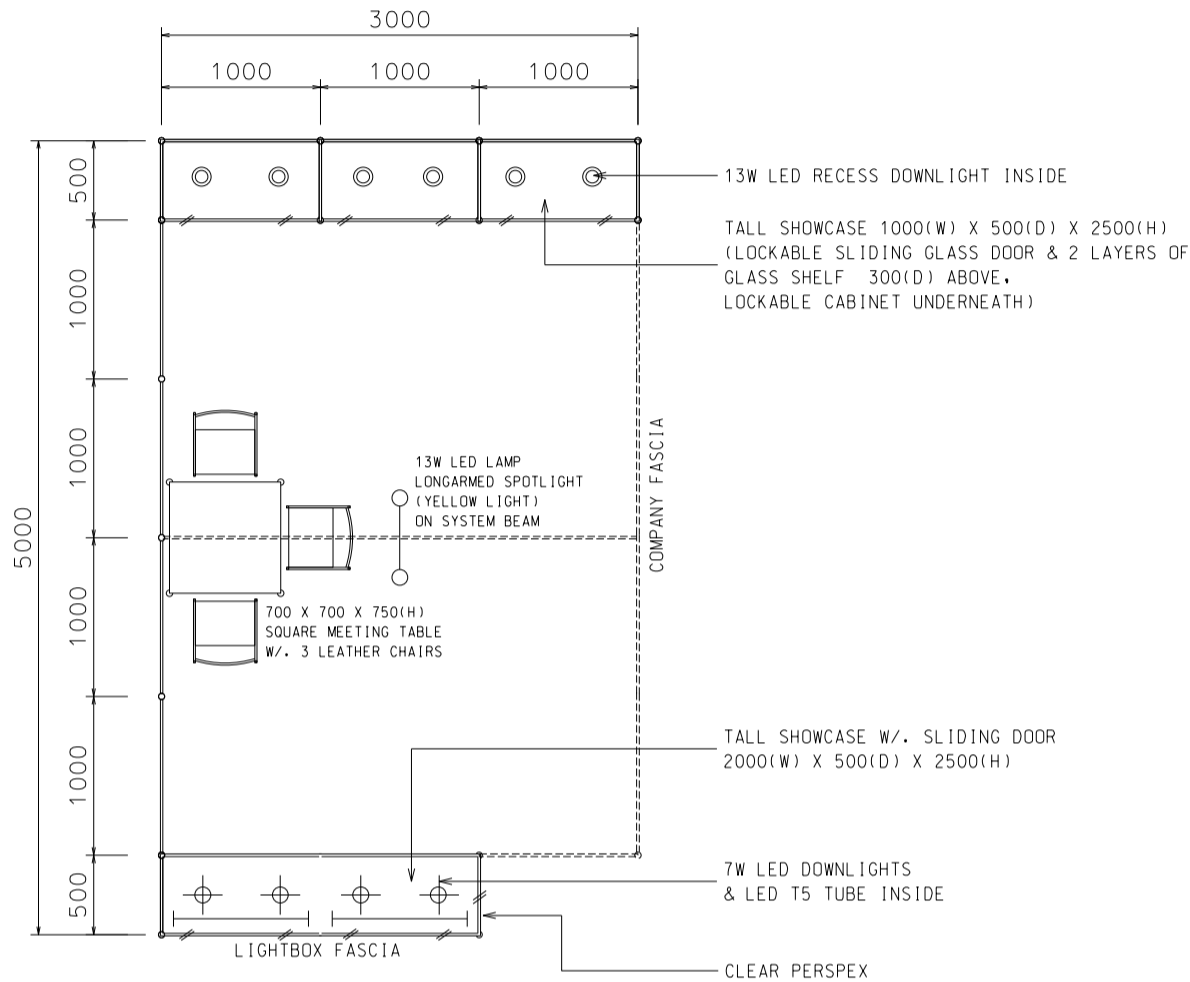

Hong Kong Watch & Clock Fair

香港鐘表展

3M(W) x 5M(D) Standard Booth

三米(闊)乘五米(深)標準攤位

PLAN

ELEVATION

PERSPECTIVE

BOOTH SPECIFICATIONS		QTY.
	2000L TALL SHOWCASE W/. 4 X 7W LED DOWNLIGHT & LED T5 TUBE INSIDE	1
	1000L TALL SHOWCASE W/. 2 X 13W LED RECESS DOWNLIGHT	3
	700mmL X 700mmW X 750mmH MEETING TABLE	1
	BLACK LEATHER CHAIR	3
	13W LED LAMP LONGARMED SPOTLIGHT (YELLOW LIGHT)	2
	LED T5 TUBE	2
	CEILING BEAM	3M
	RUBBISH BIN & CARPET (15sqm.)	

3M(W) x 5M(D) Standard Booth (Left Corner)

三米(闊)乘五米(深)標準攤位(左邊角位)

For Pavilion

PLAN

PERSPECTIVE

ELEVATION

BOOTH SPECIFICATIONS		QTY.
	2000L TALL SHOWCASE W/ 4 X 7W LED DOWNLIGHT & LED T5 TUBE INSIDE	1
	1000L TALL SHOWCASE W/ 2 X 13W LED RECESS DOWNLIGHT	3
	700mmL X 700mmW X 750mmH MEETING TABLE	1
	BLACK LEATHER CHAIR	3
	13W LED LAMP LONGARMED SPOTLIGHT (YELLOW LIGHT)	2
	LED T5 TUBE	2
	CEILING BEAM	3M
	RUBBISH BIN & CARPET (15sqm.)	

Hong Kong Watch & Clock Fair

香港鐘表展

3M(W) x 5M(D) Standard Booth (Right Corner)

三米(闊)乘五米(深)標準攤位(右邊角位)

For Pavilion

PLAN

ELEVATION

PERSPECTIVE

BOOTH SPECIFICATIONS		QTY.
	2000L TALL SHOWCASE W/. 4 X 7W LED DOWNLIGHT & LED T5 TUBE INSIDE	1
	1000L TALL SHOWCASE W/. 2 X 13W LED RECESS DOWNLIGHT	3
	700mmL X 700mmW X 750mmH MEETING TABLE	1
	BLACK LEATHER CHAIR	3
	13W LED LAMP LONGARMED SPOTLIGHT (YELLOW LIGHT)	2
	LED T5 TUBE	2
	CEILING BEAM	3M
	RUBBISH BIN & CARPET (15sqm.)	