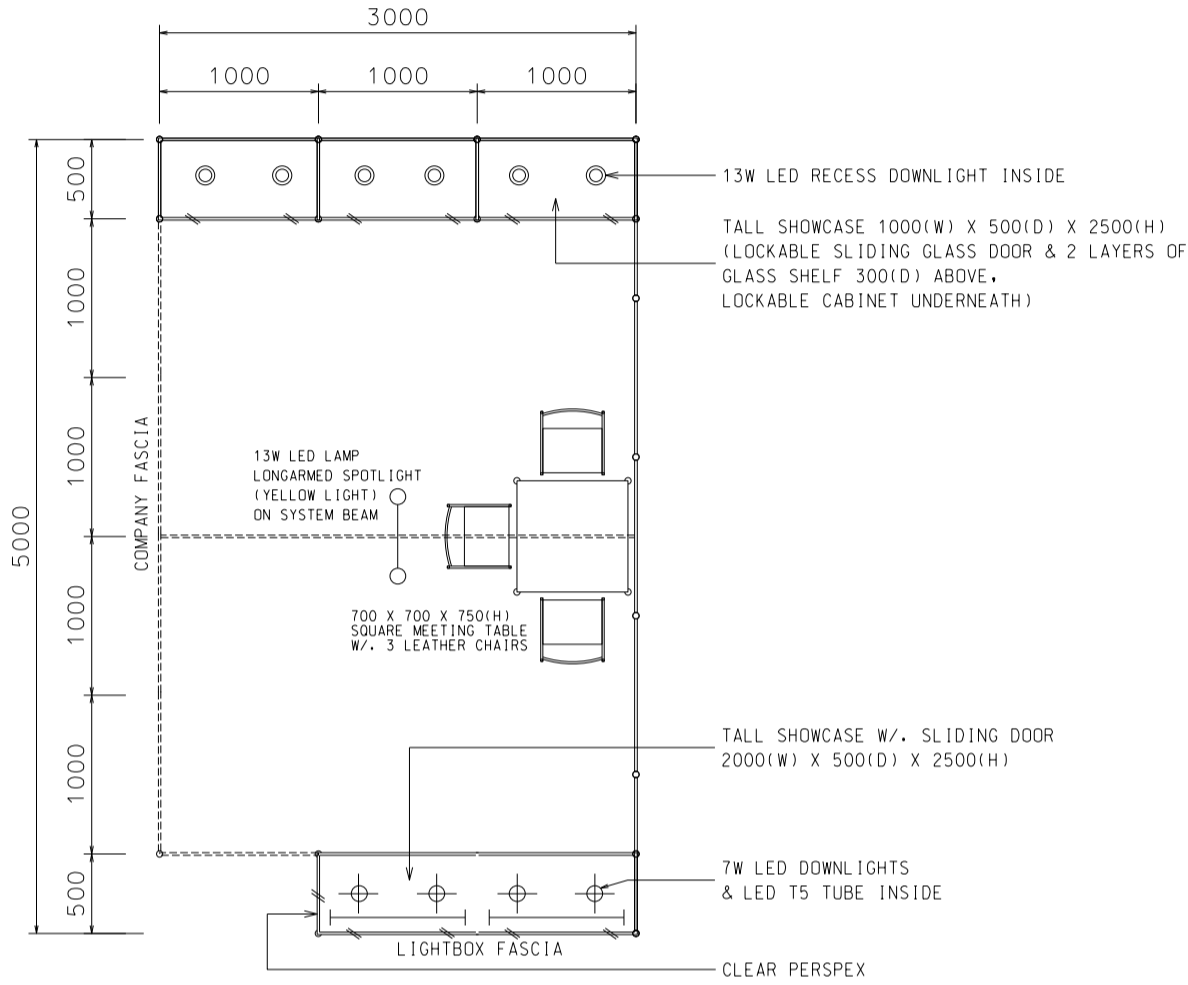

Hong Kong Watch & Clock Fair

香港鐘表展

3M(W) x 5M(D) Standard Booth

三米(闊)乘五米(深)標準攤位

PLAN

ELEVATION

PERSPECTIVE

BOOTH SPECIFICATIONS		QTY.
	2000L TALL SHOWCASE W/. 4 X 7W LED DOWNLIGHT & LED T5 TUBE INSIDE	1
	1000L TALL SHOWCASE W/. 2 X 13W LED RECESS DOWNLIGHT	3
	700mmL X 700mmW X 750mmH MEETING TABLE	1
	BLACK LEATHER CHAIR	3
	13W LED LAMP LONGARMED SPOTLIGHT (YELLOW LIGHT)	2
	LED T5 TUBE	2
	CEILING BEAM	3M
	RUBBISH BIN & CARPET (15sqm.)	

3M(W) x 5M(D) Standard Booth (Left Corner)

三米(闊)乘五米(深)標準攤位(左邊角位)

For Pavilion

PLAN

PERSPECTIVE

ELEVATION

BOOTH SPECIFICATIONS		QTY.
	2000L TALL SHOWCASE W/ 4 X 7W LED DOWNLIGHT & LED T5 TUBE INSIDE	1
	1000L TALL SHOWCASE W/ 2 X 13W LED RECESS DOWNLIGHT	3
	700mmL X 700mmW X 750mmH MEETING TABLE	1
	BLACK LEATHER CHAIR	3
	13W LED LAMP LONGARMED SPOTLIGHT (YELLOW LIGHT)	2
	LED T5 TUBE	2
	CEILING BEAM	3M
	RUBBISH BIN & CARPET (15sqm.)	

Hong Kong Watch & Clock Fair

香港鐘表展

3M(W) x 5M(D) Standard Booth (Right Corner)

三米(闊)乘五米(深)標準攤位(右邊角位)

For Pavilion

PLAN

ELEVATION

PERSPECTIVE

BOOTH SPECIFICATIONS		QTY.
	2000L TALL SHOWCASE W/. 4 X 7W LED DOWNLIGHT & LED T5 TUBE INSIDE	1
	1000L TALL SHOWCASE W/. 2 X 13W LED RECESS DOWNLIGHT	3
	700mmL X 700mmW X 750mmH MEETING TABLE	1
	BLACK LEATHER CHAIR	3
	13W LED LAMP LONGARMED SPOTLIGHT (YELLOW LIGHT)	2
	LED T5 TUBE	2
	CEILING BEAM	3M
	RUBBISH BIN & CARPET (15sqm.)	