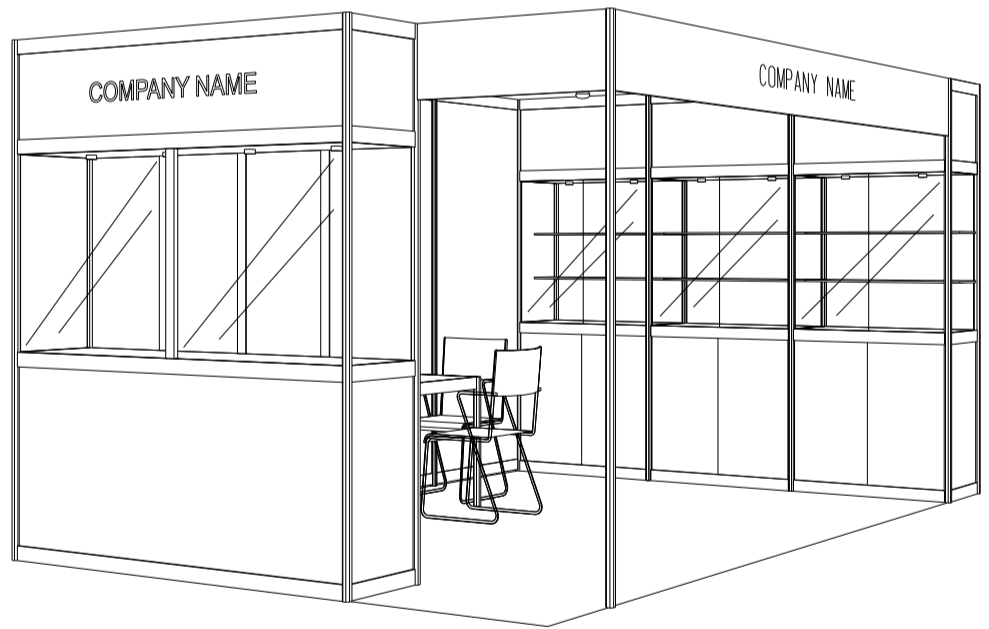

Hong Kong Watch & Clock Fair

香港鐘表展

3M(W) x 5M(D) Standard Booth

三米(闊)乘五米(深)標準攤位

PLAN

ELEVATION

PERSPECTIVE

BOOTH SPECIFICATIONS		QTY.
	2000L TALL SHOWCASE W/. 4 X 7W LED DOWNLIGHT & LED T5 TUBE INSIDE	1
	1000L TALL SHOWCASE W/. 2 X 13W LED RECESS DOWNLIGHT	3
	700mmL X 700mmW X 750mmH MEETING TABLE	1
	BLACK LEATHER CHAIR	3
	13W LED LAMP LONGARMED SPOTLIGHT (YELLOW LIGHT)	2
	LED T5 TUBE	2
	CEILING BEAM	3M
	RUBBISH BIN & CARPET (15sqm.)	

3M(W) x 5M(D) Standard Booth (Left Corner)

三米(闊)乘五米(深)標準攤位(左邊角位)

For Pavilion

PLAN

PERSPECTIVE

ELEVATION

BOOTH SPECIFICATIONS		QTY.
	2000L TALL SHOWCASE W/ 4 X 7W LED DOWNLIGHT & LED T5 TUBE INSIDE	1
	1000L TALL SHOWCASE W/ 2 X 13W LED RECESS DOWNLIGHT	3
	700mmL X 700mmW X 750mmH MEETING TABLE	1
	BLACK LEATHER CHAIR	3
	13W LED LAMP LONGARMED SPOTLIGHT (YELLOW LIGHT)	2
	LED T5 TUBE	2
	CEILING BEAM	3M
	RUBBISH BIN & CARPET (15sqm.)	

Hong Kong Watch & Clock Fair

香港鐘表展

3M(W) x 5M(D) Standard Booth (Right Corner)

三米(闊)乘五米(深)標準攤位(右邊角位)

For Pavilion

PLAN

ELEVATION

PERSPECTIVE

BOOTH SPECIFICATIONS		QTY.
	2000L TALL SHOWCASE W/. 4 X 7W LED DOWNLIGHT & LED T5 TUBE INSIDE	1
	1000L TALL SHOWCASE W/. 2 X 13W LED RECESS DOWNLIGHT	3
	700mmL X 700mmW X 750mmH MEETING TABLE	1
	BLACK LEATHER CHAIR	3
	13W LED LAMP LONGARMED SPOTLIGHT (YELLOW LIGHT)	2
	LED T5 TUBE	2
	CEILING BEAM	3M
	RUBBISH BIN & CARPET (15sqm.)	