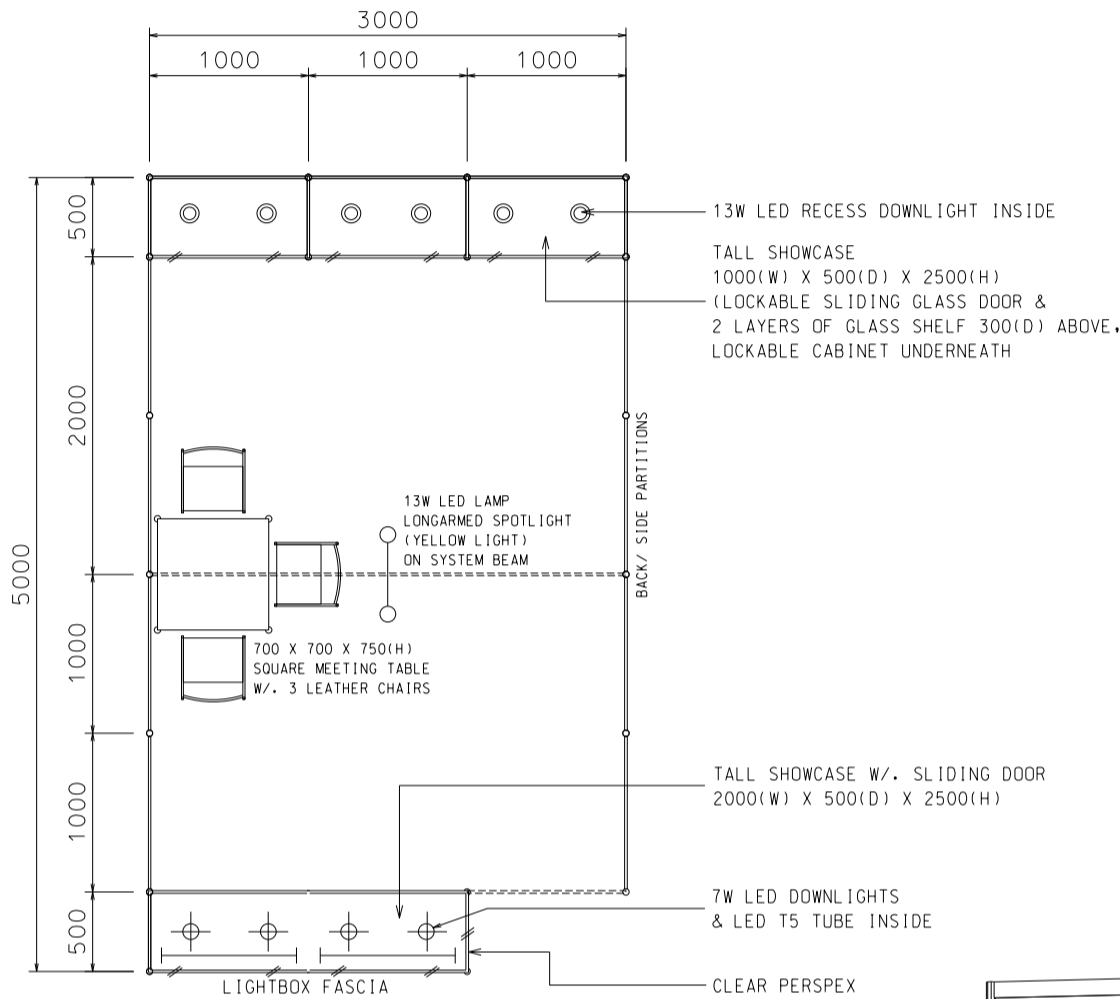

Hong Kong Watch & Clock Fair

香港鐘表展

3M(W) x 5M(D) Standard Booth

三米(闊)乘五米(深)標準攤位

PLAN

ELEVATION

PERSPECTIVE

BOOTH SPECIFICATIONS		QTY.
	2000L TALL SHOWCASE W/. 4 X 7W LED DOWNLIGHT & LED T5 TUBE INSIDE	1
	1000L TALL SHOWCASE W/. 2 X 13W LED RECESS DOWNLIGHT	3
	700mmL X 700mmW X 750mmH MEETING TABLE	1
	BLACK LEATHER CHAIR	3
	13W LED LAMP LONGARMED SPOTLIGHT (YELLOW LIGHT)	2
	LED T5 TUBE	2
	CEILING BEAM	3M
	RUBBISH BIN & CARPET (15sqm.)	

3M(W) x 5M(D) Standard Booth (Left Corner)

三米(闊)乘五米(深)標準攤位(左邊角位)

For Pavilion

PLAN

PERSPECTIVE

ELEVATION

BOOTH SPECIFICATIONS		QTY.
	2000L TALL SHOWCASE W/ 4 X 7W LED DOWNLIGHT & LED T5 TUBE INSIDE	1
	1000L TALL SHOWCASE W/ 2 X 13W LED RECESS DOWNLIGHT	3
	700mmL X 700mmW X 750mmH MEETING TABLE	1
	BLACK LEATHER CHAIR	3
	13W LED LAMP LONGARMED SPOTLIGHT (YELLOW LIGHT)	2
	LED T5 TUBE	2
	CEILING BEAM	3M
	RUBBISH BIN & CARPET (15sqm.)	

Hong Kong Watch & Clock Fair

香港鐘表展

3M(W) x 5M(D) Standard Booth (Right Corner)

三米(闊)乘五米(深)標準攤位(右邊角位)

For Pavilion

PLAN

ELEVATION

PERSPECTIVE

BOOTH SPECIFICATIONS		QTY.
	2000L TALL SHOWCASE W/. 4 X 7W LED DOWNLIGHT & LED T5 TUBE INSIDE	1
	1000L TALL SHOWCASE W/. 2 X 13W LED RECESS DOWNLIGHT	3
	700mmL X 700mmW X 750mmH MEETING TABLE	1
	BLACK LEATHER CHAIR	3
	13W LED LAMP LONGARMED SPOTLIGHT (YELLOW LIGHT)	2
	LED T5 TUBE	2
	CEILING BEAM	3M
	RUBBISH BIN & CARPET (15sqm.)	