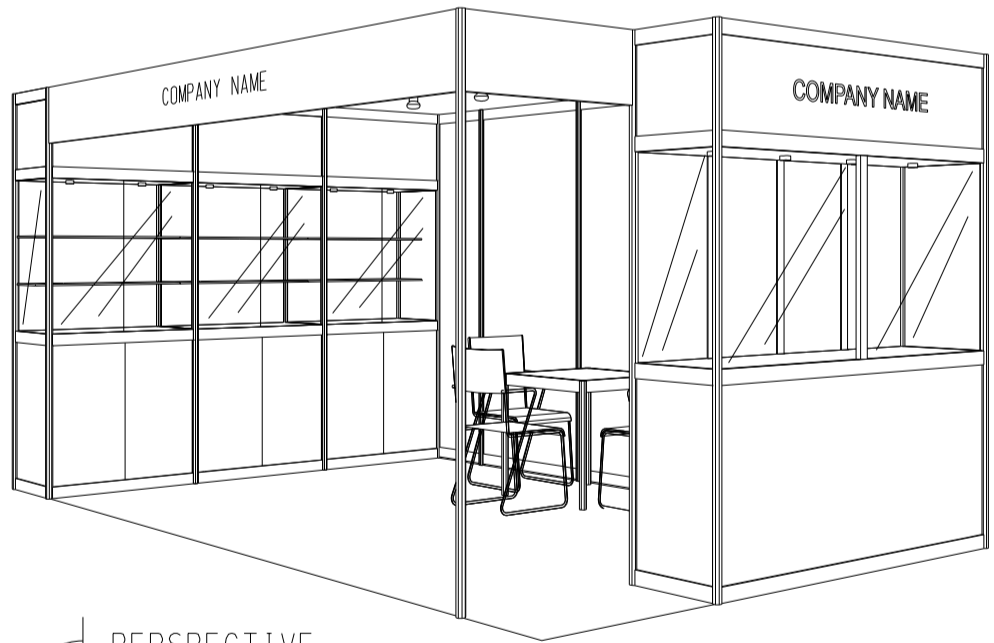

Hong Kong Watch & Clock Fair

香港鐘表展

3M(W) x 5M(D) Standard Booth

三米(闊)乘五米(深)標準攤位

PLAN

ELEVATION

PERSPECTIVE

BOOTH SPECIFICATIONS		QTY.
	2000L TALL SHOWCASE W/. 4 X 7W LED DOWNLIGHT & LED T5 TUBE INSIDE	1
	1000L TALL SHOWCASE W/. 2 X 13W LED RECESS DOWNLIGHT	3
	700mmL X 700mmW X 750mmH MEETING TABLE	1
	BLACK LEATHER CHAIR	3
	13W LED LAMP LONGARMED SPOTLIGHT (YELLOW LIGHT)	2
	LED T5 TUBE	2
	CEILING BEAM	3M
	RUBBISH BIN & CARPET (15sqm.)	

3M(W) x 5M(D) Standard Booth (Left Corner)

三米(闊)乘五米(深)標準攤位(左邊角位)

For Pavilion

PLAN

PERSPECTIVE

ELEVATION

BOOTH SPECIFICATIONS		QTY.
	2000L TALL SHOWCASE W/ 4 X 7W LED DOWNLIGHT & LED T5 TUBE INSIDE	1
	1000L TALL SHOWCASE W/ 2 X 13W LED RECESS DOWNLIGHT	3
	700mmL X 700mmW X 750mmH MEETING TABLE	1
	BLACK LEATHER CHAIR	3
	13W LED LAMP LONGARMED SPOTLIGHT (YELLOW LIGHT)	2
	LED T5 TUBE	2
	CEILING BEAM	3M
	RUBBISH BIN & CARPET (15sqm.)	

Hong Kong Watch & Clock Fair

香港鐘表展

3M(W) x 5M(D) Standard Booth (Right Corner)

三米(闊)乘五米(深)標準攤位(右邊角位)

For Pavilion

PLAN

ELEVATION

PERSPECTIVE

BOOTH SPECIFICATIONS		QTY.
	2000L TALL SHOWCASE W/. 4 X 7W LED DOWNLIGHT & LED T5 TUBE INSIDE	1
	1000L TALL SHOWCASE W/. 2 X 13W LED RECESS DOWNLIGHT	3
	700mmL X 700mmW X 750mmH MEETING TABLE	1
	BLACK LEATHER CHAIR	3
	13W LED LAMP LONGARMED SPOTLIGHT (YELLOW LIGHT)	2
	LED T5 TUBE	2
	CEILING BEAM	3M
	RUBBISH BIN & CARPET (15sqm.)	