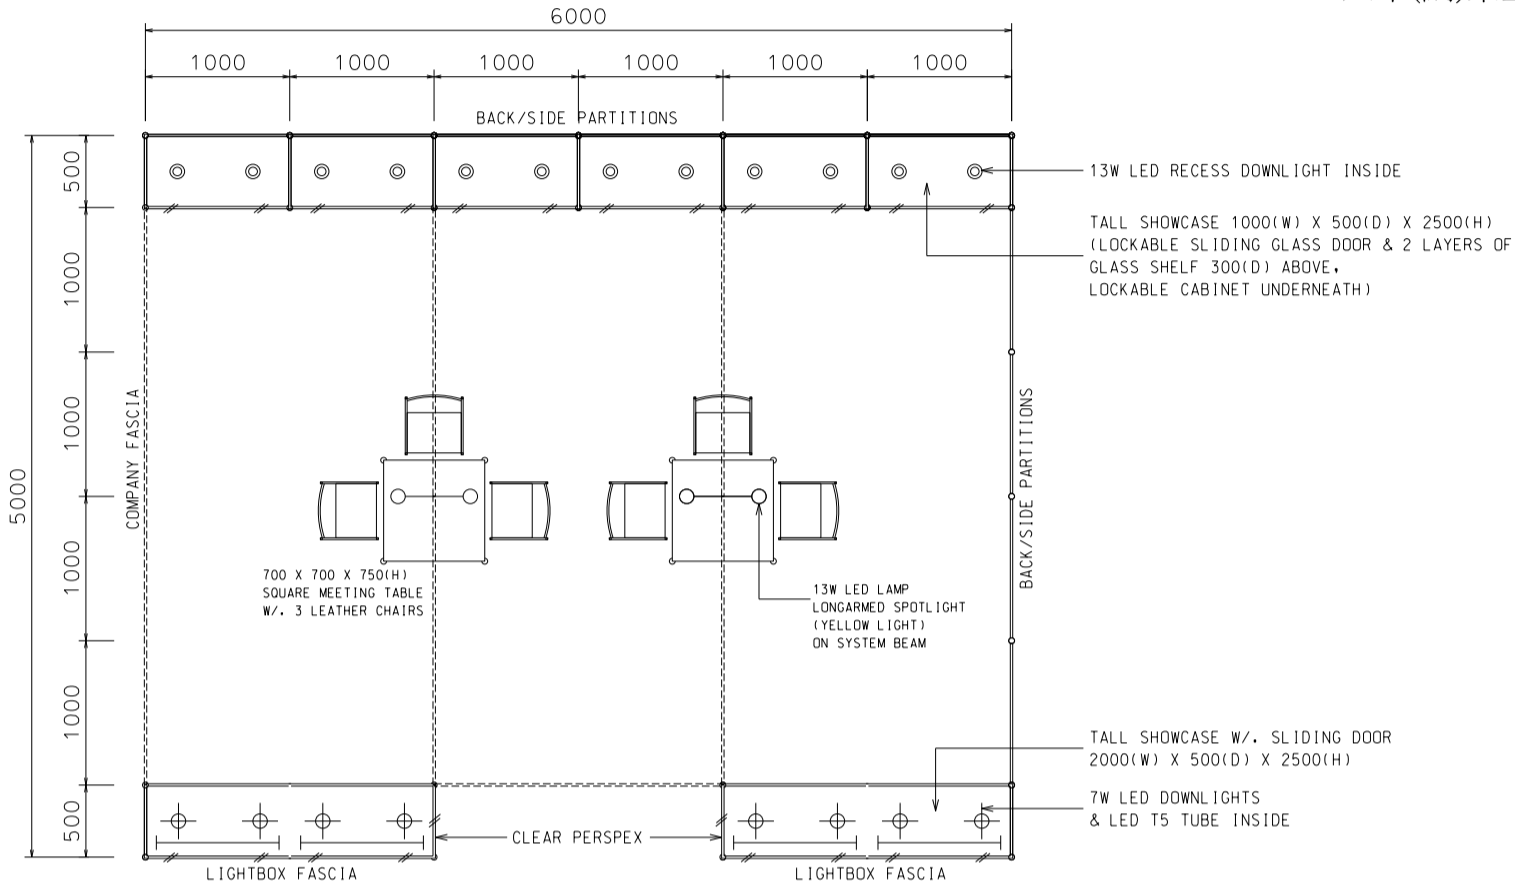

6M(W) x 5M(D) Standard Booth

六米(闊)乘五米(深)標準攤位

PLAN

PERSPECTIVE

ELEVATION

| BOOTH SPECIFICATIONS | | QTY. |
|----------------------|---|------|
| | 2000L TALL SHOWCASE W/. 4 X 7W LED DOWNLIGHT & LED T5 TUBE INSIDE | 2 |
| | 1000L TALL SHOWCASE W/. 2 X 13W LED RECESS DOWNLIGHT | 6 |
| | 700mmL X 700mmW X 750mmH MEETING TABLE | 2 |
| | BLACK LEATHER CHAIR | 6 |
| | LED T5 TUBE | 4 |
| | 13W LED LAMP LONGARMED SPOTLIGHT (YELLOW LIGHT) | 4 |
| | CEILING BEAM | 8M |
| | RUBBISH BIN & CARPET (30sqm.) | |

*The Hong Kong Trade Development Council reserves the right to change the configuration if necessary.

*如有需要，香港貿易發展局有權更改攤位結構。

Hong Kong Watch & Clock Fair

香港鐘表展

6M(W) x 5M(D) Standard Booth (Left Corner)

六米(闊)乘五米(深)標準攤位(左邊角位)

PLAN

PERSPECTIVE

ELEVATION

| BOOTH SPECIFICATIONS | | QTY. |
|----------------------|---|------|
| | 2000L TALL SHOWCASE W/. 4 X 7W LED DOWNLIGHT & LED T5 TUBE INSIDE | 2 |
| | 1000L TALL SHOWCASE W/. 2 X 13W LED RECESS DOWNLIGHT | 6 |
| | 700mmL X 700mmW X 750mmH MEETING TABLE | 2 |
| | BLACK LEATHER CHAIR | 6 |
| | LED T5 TUBE | 4 |
| | 13W LED LAMP LONGARMED SPOTLIGHT (YELLOW LIGHT) | 4 |
| | CEILING BEAM | 8M |
| | RUBBISH BIN & CARPET (30sqm.) | |

*The Hong Kong Trade Development Council reserves the right to change the configuration if necessary.

*如有需要，香港貿易發展局有權更改攤位結構。

Hong Kong Watch & Clock Fair

香港鐘表展

6M(W) x 5M(D) Standard Booth (Right Corner)

六米(闊)乘五米(深)標準攤位(右邊角位)