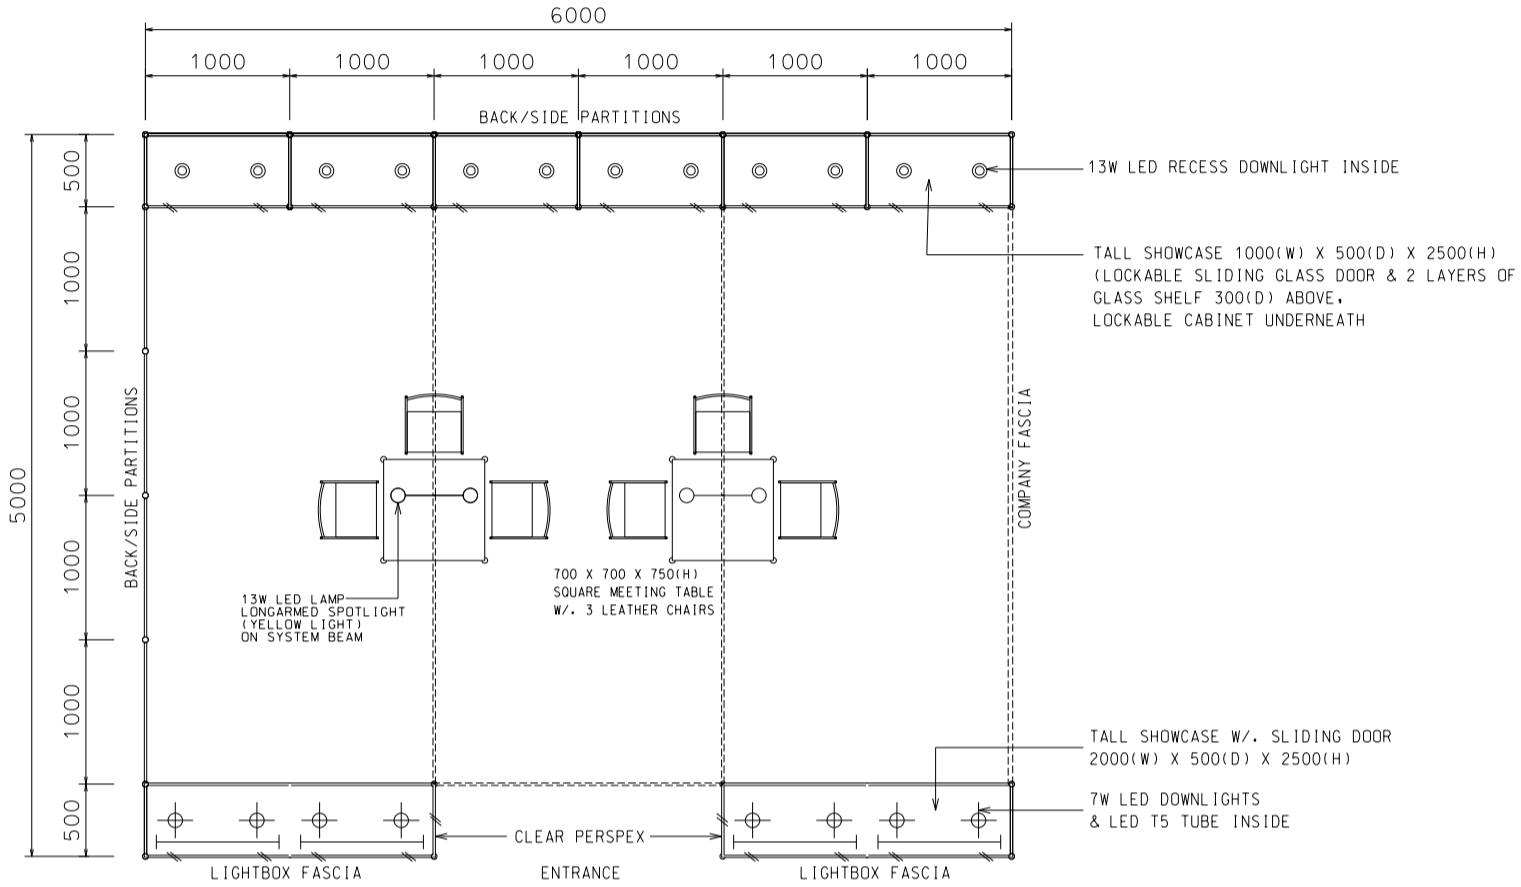

6M(W) x 5M(D) Standard Booth

六米(闊)乘五米(深)標準攤位

PLAN

PERSPECTIVE

ELEVATION

| BOOTH SPECIFICATIONS | | QTY. |
|----------------------|---|------|
| | 2000L TALL SHOWCASE W/. 4 X 7W LED DOWNLIGHT & LED T5 TUBE INSIDE | 2 |
| | 1000L TALL SHOWCASE W/. 2 X 13W LED RECESS DOWNLIGHT | 6 |
| | 700mmL X 700mmW X 750mmH MEETING TABLE | 2 |
| | BLACK LEATHER CHAIR | 6 |
| | LED T5 TUBE | 4 |
| | 13W LED LAMP LONGARMED SPOTLIGHT (YELLOW LIGHT) | 4 |
| | CEILING BEAM | 8M |
| | RUBBISH BIN & CARPET (30sqm.) | |

PLAN

PERSPECTIVE

ELEVATION

| BOOTH SPECIFICATIONS | | QTY. |
|----------------------|---|------|
| | 2000L TALL SHOWCASE W/. 4 X 7W LED DOWNLIGHT & LED T5 TUBE INSIDE | 2 |
| | 1000L TALL SHOWCASE W/. 2 X 13W LED RECESS DOWNLIGHT | 6 |
| | 700mmL X 700mmW X 750mmH MEETING TABLE | 2 |
| | BLACK LEATHER CHAIR | 6 |
| | LED T5 TUBE | 4 |
| | 13W LED LAMP LONGARMED SPOTLIGHT (YELLOW LIGHT) | 4 |
| | CEILING BEAM | 8M |
| | RUBBISH BIN & CARPET (30sqm.) | |

*The Hong Kong Trade Development Council reserves the right to change the configuration if necessary.

*如有需要，香港貿易發展局有權更改攤位結構。

Hong Kong Watch & Clock Fair

香港鐘表展

6M(W) x 5M(D) Standard Booth (Right Corner)

六米(闊)乘五米(深)標準攤位(右邊角位)

| BOOTH SPECIFICATIONS | | QTY. |
|----------------------|---|------|
| | 2000L TALL SHOWCASE W/. 4 X 7W LED DOWNLIGHT & LED T5 TUBE INSIDE | 2 |
| | 1000L TALL SHOWCASE W/. 2 X 13W LED RECESS DOWNLIGHT | 6 |
| | 700mmL X 700mmW X 750mmH MEETING TABLE | 2 |
| | BLACK LEATHER CHAIR | 6 |
| | LED T5 TUBE | 4 |
| | 13W LED LAMP LONGARMED SPOTLIGHT (YELLOW LIGHT) | 4 |
| | CEILING BEAM | 8M |
| | RUBBISH BIN & CARPET (30sqm.) | |