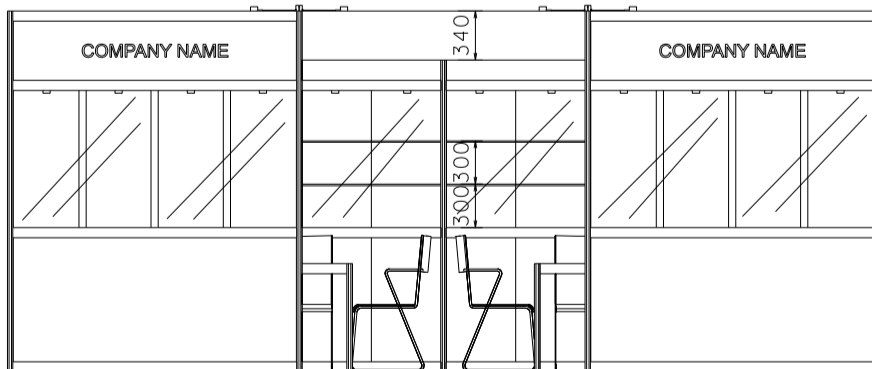

6M(W) x 5M(D) Standard Booth

六米(闊)乘五米(深)標準攤位

PLAN

PERSPECTIVE

ELEVATION

| BOOTH SPECIFICATIONS | | QTY. |
|----------------------|---|------|
| | 2000L TALL SHOWCASE W/. 4 X 7W LED DOWNLIGHT & LED T5 TUBE INSIDE | 2 |
| | 1000L TALL SHOWCASE W/. 2 X 13W LED RECESS DOWNLIGHT | 6 |
| | 700mmL X 700mmW X 750mmH MEETING TABLE | 2 |
| | BLACK LEATHER CHAIR | 6 |
| | LED T5 TUBE | 4 |
| | 13W LED LAMP LONGARMED SPOTLIGHT (YELLOW LIGHT) | 4 |
| | CEILING BEAM | 8M |
| | RUBBISH BIN & CARPET (30sqm.) | |

*The Hong Kong Trade Development Council reserves the right to change the configuration if necessary.

*如有需要，香港貿易發展局有權更改攤位結構。

Hong Kong Watch & Clock Fair

香港鐘表展

6M(W) x 5M(D) Standard Booth (Left Corner)

六米(闊)乘五米(深)標準攤位(左邊角位)

PLAN

PERSPECTIVE

ELEVATION

| BOOTH SPECIFICATIONS | | QTY. |
|----------------------|---|------|
| | 2000L TALL SHOWCASE W/. 4 X 7W LED DOWNLIGHT & LED T5 TUBE INSIDE | 2 |
| | 1000L TALL SHOWCASE W/. 2 X 13W LED RECESS DOWNLIGHT | 6 |
| | 700mmL X 700mmW X 750mmH MEETING TABLE | 2 |
| | BLACK LEATHER CHAIR | 6 |
| | LED T5 TUBE | 4 |
| | 13W LED LAMP LONGARMED SPOTLIGHT (YELLOW LIGHT) | 4 |
| | CEILING BEAM | 8M |
| | RUBBISH BIN & CARPET (30sqm.) | |

| BOOTH SPECIFICATIONS | | QTY. |
|----------------------|---|------|
| | 2000L TALL SHOWCASE W/. 4 X 7W LED DOWNLIGHT & LED T5 TUBE INSIDE | 2 |
| | 1000L TALL SHOWCASE W/. 2 X 13W LED RECESS DOWNLIGHT | 6 |
| | 700mmL X 700mmW X 750mmH MEETING TABLE | 2 |
| | BLACK LEATHER CHAIR | 6 |
| | LED T5 TUBE | 4 |
| | 13W LED LAMP LONGARMED SPOTLIGHT (YELLOW LIGHT) | 4 |
| | CEILING BEAM | 8M |
| | RUBBISH BIN & CARPET (30sqm.) | |