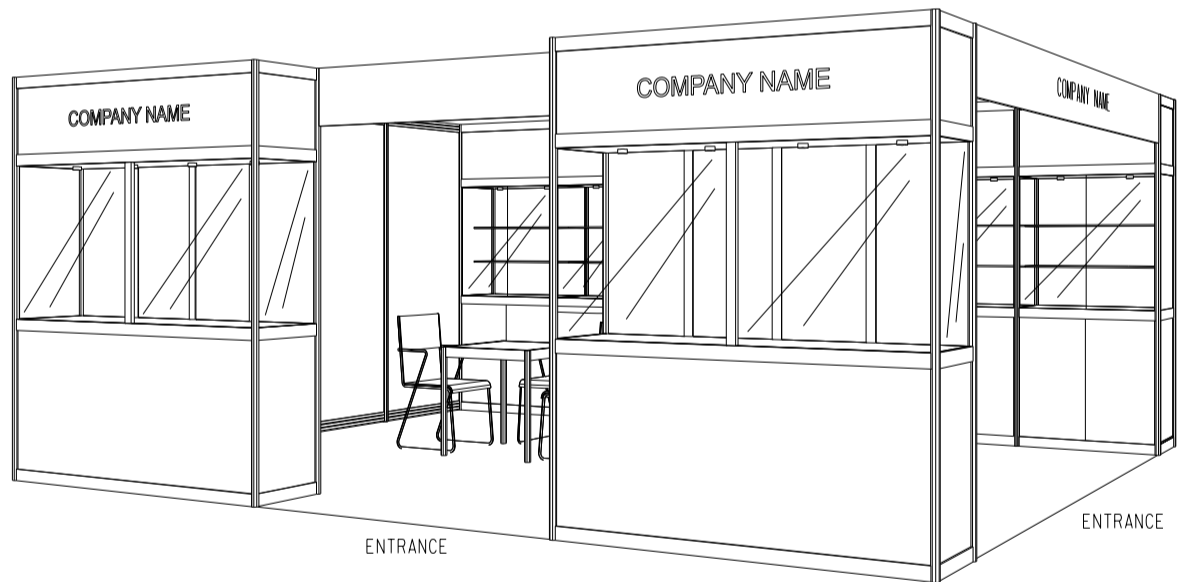

6M(W) x 5M(D) Standard Booth

六米(闊)乘五米(深)標準攤位

PLAN

PERSPECTIVE

ELEVATION

| BOOTH SPECIFICATIONS | | QTY. |
|----------------------|---|------|
| | 2000L TALL SHOWCASE W/. 4 X 7W LED DOWNLIGHT & LED T5 TUBE INSIDE | 2 |
| | 1000L TALL SHOWCASE W/. 2 X 13W LED RECESS DOWNLIGHT | 6 |
| | 700mmL X 700mmW X 750mmH MEETING TABLE | 2 |
| | BLACK LEATHER CHAIR | 6 |
| | LED T5 TUBE | 4 |
| | 13W LED LAMP LONGARMED SPOTLIGHT (YELLOW LIGHT) | 4 |
| | CEILING BEAM | 8M |
| | RUBBISH BIN & CARPET (30sqm.) | |

PLAN

PERSPECTIVE

ELEVATION

| BOOTH SPECIFICATIONS | | QTY. |
|----------------------|---|------|
| | 2000L TALL SHOWCASE W/. 4 X 7W LED DOWNLIGHT & LED T5 TUBE INSIDE | 2 |
| | 1000L TALL SHOWCASE W/. 2 X 13W LED RECESS DOWNLIGHT | 6 |
| | 700mmL X 700mmW X 750mmH MEETING TABLE | 2 |
| | BLACK LEATHER CHAIR | 6 |
| | LED T5 TUBE | 4 |
| | 13W LED LAMP LONGARMED SPOTLIGHT (YELLOW LIGHT) | 4 |
| | CEILING BEAM | 8M |
| | RUBBISH BIN & CARPET (30sqm.) | |

*The Hong Kong Trade Development Council reserves the right to change the configuration if necessary.

*如有需要，香港貿易發展局有權更改攤位結構。

Hong Kong Watch & Clock Fair

香港鐘表展

6M(W) x 5M(D) Standard Booth (Right Corner)

六米(闊)乘五米(深)標準攤位(右邊角位)

| BOOTH SPECIFICATIONS | | QTY. |
|----------------------|---|------|
| | 2000L TALL SHOWCASE W/. 4 X 7W LED DOWNLIGHT & LED T5 TUBE INSIDE | 2 |
| | 1000L TALL SHOWCASE W/. 2 X 13W LED RECESS DOWNLIGHT | 6 |
| | 700mmL X 700mmW X 750mmH MEETING TABLE | 2 |
| | BLACK LEATHER CHAIR | 6 |
| | LED T5 TUBE | 4 |
| | 13W LED LAMP LONGARMED SPOTLIGHT (YELLOW LIGHT) | 4 |
| | CEILING BEAM | 8M |
| | RUBBISH BIN & CARPET (30sqm.) | |