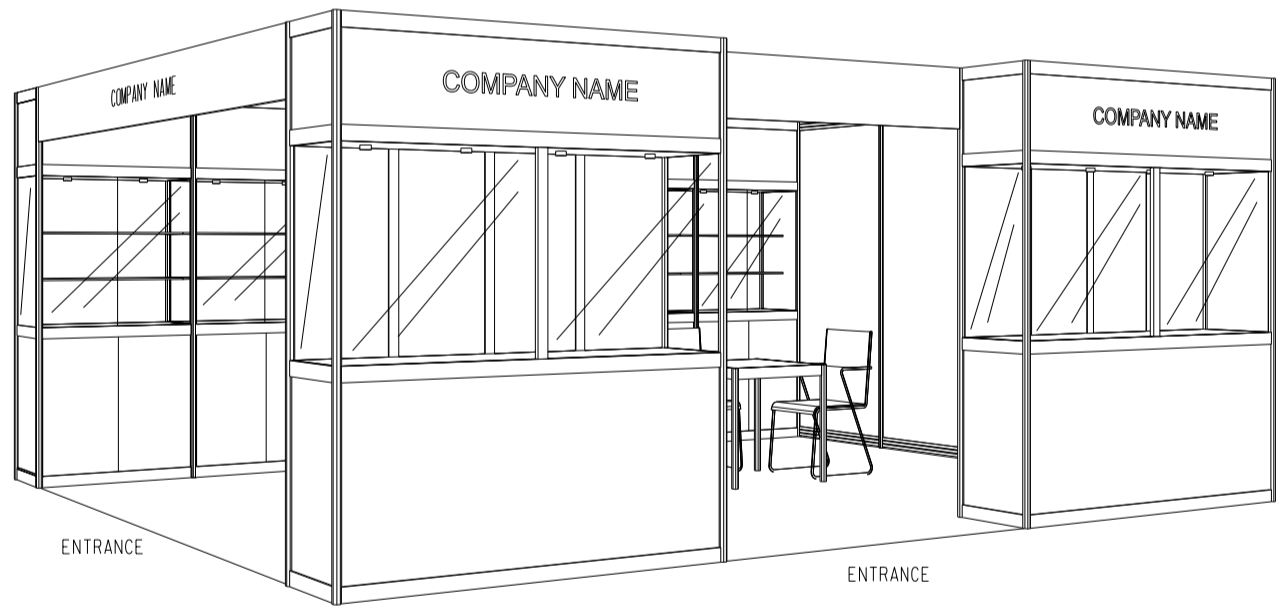

6M(W) x 5M(D) Standard Booth

六米(闊)乘五米(深)標準攤位

PLAN

PERSPECTIVE

ELEVATION

| BOOTH SPECIFICATIONS | | QTY. |
|----------------------|---|------|
| | 2000L TALL SHOWCASE W/. 4 X 7W LED DOWNLIGHT & LED T5 TUBE INSIDE | 2 |
| | 1000L TALL SHOWCASE W/. 2 X 13W LED RECESS DOWNLIGHT | 6 |
| | 700mmL X 700mmW X 750mmH MEETING TABLE | 2 |
| | BLACK LEATHER CHAIR | 6 |
| | LED T5 TUBE | 4 |
| | 13W LED LAMP LONGARMED SPOTLIGHT (YELLOW LIGHT) | 4 |
| | CEILING BEAM | 8M |
| | RUBBISH BIN & CARPET (30sqm.) | |

*The Hong Kong Trade Development Council reserves the right to change the configuration if necessary.

*如有需要，香港貿易發展局有權更改攤位結構。

Hong Kong Watch & Clock Fair

香港鐘表展

6M(W) x 5M(D) Standard Booth (Left Corner)

六米(闊)乘五米(深)標準攤位(左邊角位)

PLAN

PERSPECTIVE

ELEVATION

| BOOTH SPECIFICATIONS | | QTY. |
|----------------------|---|------|
| | 2000L TALL SHOWCASE W/. 4 X 7W LED DOWNLIGHT & LED T5 TUBE INSIDE | 2 |
| | 1000L TALL SHOWCASE W/. 2 X 13W LED RECESS DOWNLIGHT | 6 |
| | 700mmL X 700mmW X 750mmH MEETING TABLE | 2 |
| | BLACK LEATHER CHAIR | 6 |
| | LED T5 TUBE | 4 |
| | 13W LED LAMP LONGARMED SPOTLIGHT (YELLOW LIGHT) | 4 |
| | CEILING BEAM | 8M |
| | RUBBISH BIN & CARPET (30sqm.) | |

*The Hong Kong Trade Development Council reserves the right to change the configuration if necessary.

*如有需要，香港貿易發展局有權更改攤位結構。

Hong Kong Watch & Clock Fair

香港鐘表展

6M(W) x 5M(D) Standard Booth (Right Corner)

六米(闊)乘五米(深)標準攤位(右邊角位)