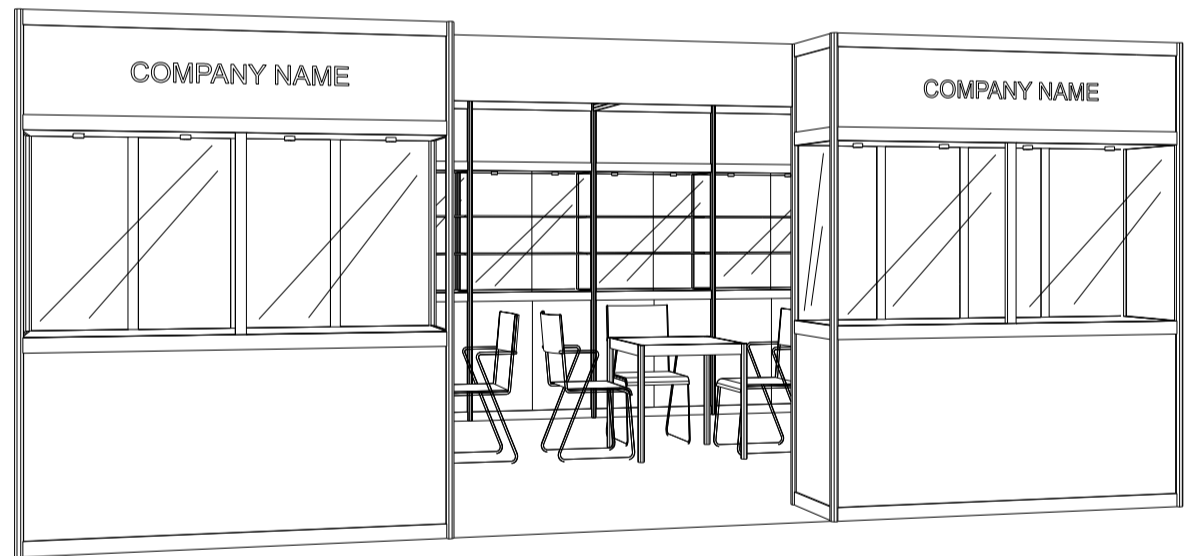

6M(W) x 5M(D) Standard Booth

六米(闊)乘五米(深)標準攤位

PLAN

PERSPECTIVE

ELEVATION

| BOOTH SPECIFICATIONS | | QTY. |
|----------------------|---|------|
| | 2000L TALL SHOWCASE W/. 4 X 7W LED DOWNLIGHT & LED T5 TUBE INSIDE | 2 |
| | 1000L TALL SHOWCASE W/. 2 X 13W LED RECESS DOWNLIGHT | 6 |
| | 700mmL X 700mmW X 750mmH MEETING TABLE | 2 |
| | BLACK LEATHER CHAIR | 6 |
| | LED T5 TUBE | 4 |
| | 13W LED LAMP LONGARMED SPOTLIGHT (YELLOW LIGHT) | 4 |
| | CEILING BEAM | 8M |
| | RUBBISH BIN & CARPET (30sqm.) | |

*The Hong Kong Trade Development Council reserves the right to change the configuration if necessary.

*如有需要，香港貿易發展局有權更改攤位結構。

Hong Kong Watch & Clock Fair

香港鐘表展

6M(W) x 5M(D) Standard Booth (Left Corner)

六米(闊)乘五米(深)標準攤位(左邊角位)

PLAN

PERSPECTIVE

ELEVATION

| BOOTH SPECIFICATIONS | | QTY. |
|----------------------|---|------|
| | 2000L TALL SHOWCASE W/. 4 X 7W LED DOWNLIGHT & LED T5 TUBE INSIDE | 2 |
| | 1000L TALL SHOWCASE W/. 2 X 13W LED RECESS DOWNLIGHT | 6 |
| | 700mmL X 700mmW X 750mmH MEETING TABLE | 2 |
| | BLACK LEATHER CHAIR | 6 |
| | LED T5 TUBE | 4 |
| | 13W LED LAMP LONGARMED SPOTLIGHT (YELLOW LIGHT) | 4 |
| | CEILING BEAM | 8M |
| | RUBBISH BIN & CARPET (30sqm.) | |

*The Hong Kong Trade Development Council reserves the right to change the configuration if necessary.

*如有需要，香港貿易發展局有權更改攤位結構。

Hong Kong Watch & Clock Fair

香港鐘表展

6M(W) x 5M(D) Standard Booth (Right Corner)

六米(闊)乘五米(深)標準攤位(右邊角位)