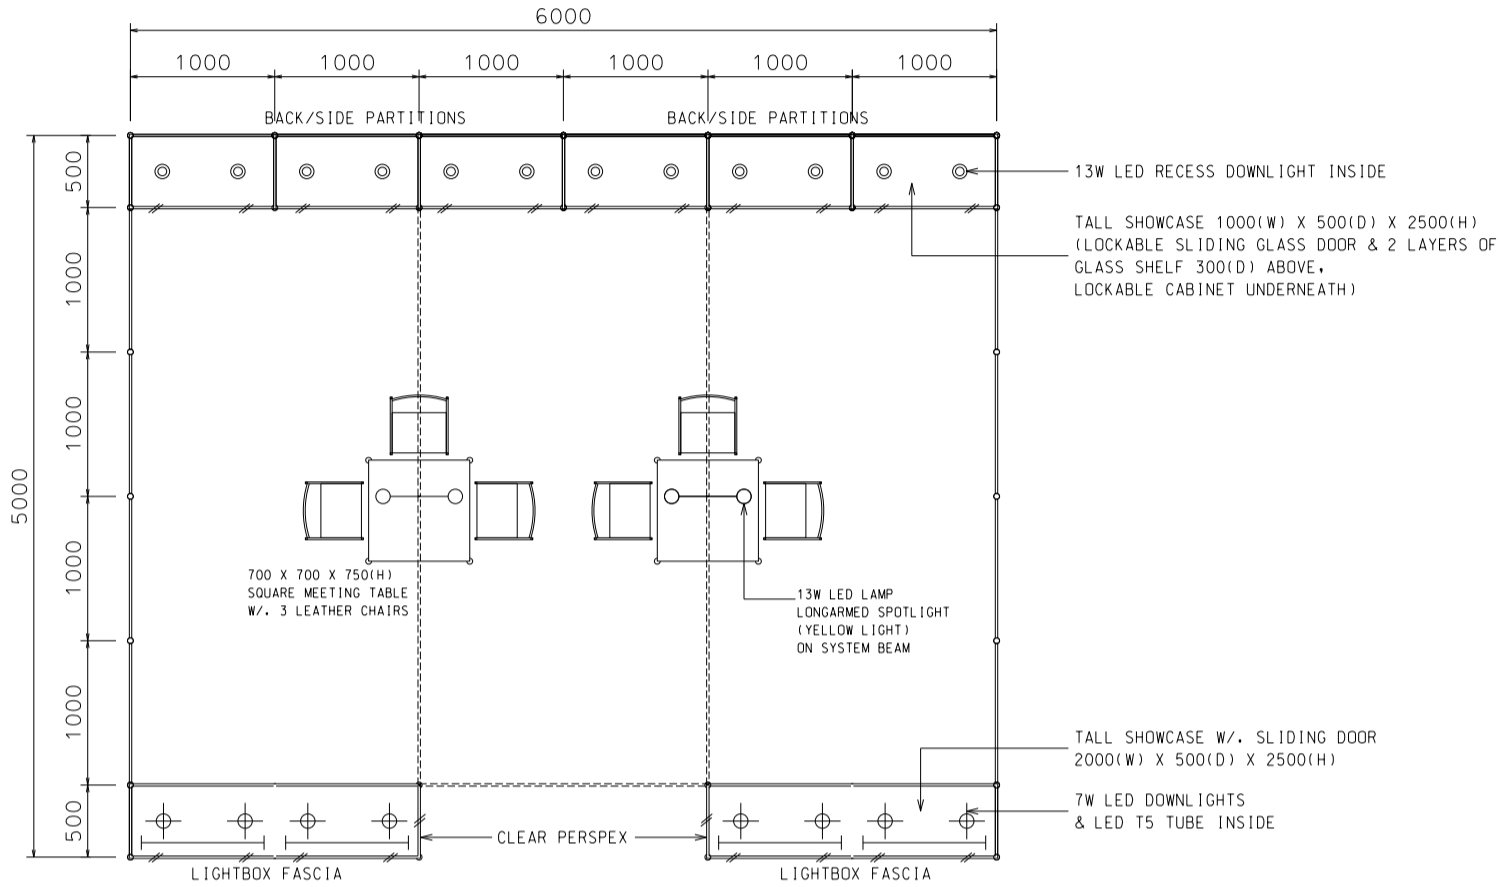

6M(W) x 5M(D) Standard Booth

六米(闊)乘五米(深)標準攤位

PLAN

PERSPECTIVE

ELEVATION

| BOOTH SPECIFICATIONS | | QTY. |
|----------------------|---|------|
| | 2000L TALL SHOWCASE W/. 4 X 7W LED DOWNLIGHT & LED T5 TUBE INSIDE | 2 |
| | 1000L TALL SHOWCASE W/. 2 X 13W LED RECESS DOWNLIGHT | 6 |
| | 700mmL X 700mmW X 750mmH MEETING TABLE | 2 |
| | BLACK LEATHER CHAIR | 6 |
| | LED T5 TUBE | 4 |
| | 13W LED LAMP LONGARMED SPOTLIGHT (YELLOW LIGHT) | 4 |
| | CEILING BEAM | 8M |
| | RUBBISH BIN & CARPET (30sqm.) | |

*The Hong Kong Trade Development Council reserves the right to change the configuration if necessary.

*如有需要，香港貿易發展局有權更改攤位結構。

Hong Kong Watch & Clock Fair

香港鐘表展

6M(W) x 5M(D) Standard Booth (Left Corner)

六米(闊)乘五米(深)標準攤位(左邊角位)

PLAN

PERSPECTIVE

ELEVATION

| BOOTH SPECIFICATIONS | | QTY. |
|----------------------|---|------|
| | 2000L TALL SHOWCASE W/. 4 X 7W LED DOWNLIGHT & LED T5 TUBE INSIDE | 2 |
| | 1000L TALL SHOWCASE W/. 2 X 13W LED RECESS DOWNLIGHT | 6 |
| | 700mmL X 700mmW X 750mmH MEETING TABLE | 2 |
| | BLACK LEATHER CHAIR | 6 |
| | LED T5 TUBE | 4 |
| | 13W LED LAMP LONGARMED SPOTLIGHT (YELLOW LIGHT) | 4 |
| | CEILING BEAM | 8M |
| | RUBBISH BIN & CARPET (30sqm.) | |

| BOOTH SPECIFICATIONS | | QTY. |
|----------------------|---|------|
| | 2000L TALL SHOWCASE W/. 4 X 7W LED DOWNLIGHT & LED T5 TUBE INSIDE | 2 |
| | 1000L TALL SHOWCASE W/. 2 X 13W LED RECESS DOWNLIGHT | 6 |
| | 700mmL X 700mmW X 750mmH MEETING TABLE | 2 |
| | BLACK LEATHER CHAIR | 6 |
| | LED T5 TUBE | 4 |
| | 13W LED LAMP LONGARMED SPOTLIGHT (YELLOW LIGHT) | 4 |
| | CEILING BEAM | 8M |
| | RUBBISH BIN & CARPET (30sqm.) | |