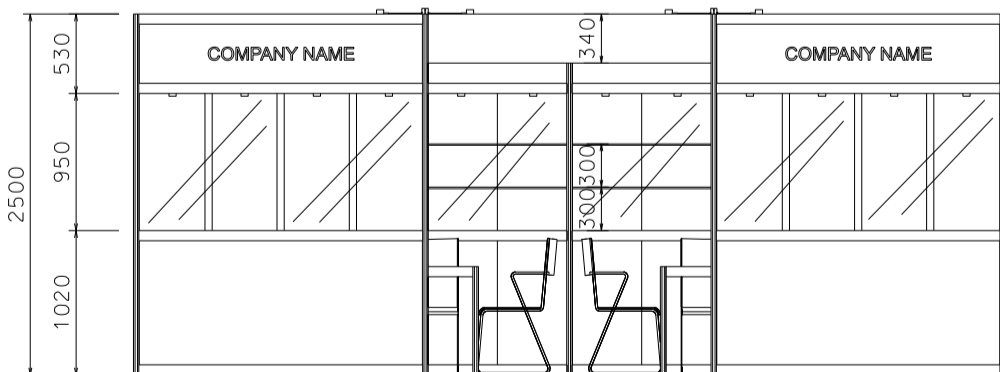

6M(W) x 5M(D) Standard Booth

六米(闊)乘五米(深)標準攤位

PLAN

PERSPECTIVE

ELEVATION

| BOOTH SPECIFICATIONS | | QTY. |
|----------------------|---|------|
| | 2000L TALL SHOWCASE W/. 4 X 7W LED DOWNLIGHT & LED T5 TUBE INSIDE | 2 |
| | 1000L TALL SHOWCASE W/. 2 X 13W LED RECESS DOWNLIGHT | 6 |
| | 700mmL X 700mmW X 750mmH MEETING TABLE | 2 |
| | BLACK LEATHER CHAIR | 6 |
| | LED T5 TUBE | 4 |
| | 13W LED LAMP LONGARMED SPOTLIGHT (YELLOW LIGHT) | 4 |
| | CEILING BEAM | 8M |
| | RUBBISH BIN & CARPET (30sqm.) | |

*The Hong Kong Trade Development Council reserves the right to change the configuration if necessary.

*如有需要，香港貿易發展局有權更改攤位結構。

Hong Kong Watch & Clock Fair

香港鐘表展

6M(W) x 5M(D) Standard Booth (Left Corner)

六米(闊)乘五米(深)標準攤位(左邊角位)

PLAN

PERSPECTIVE

ELEVATION

| BOOTH SPECIFICATIONS | | QTY. |
|----------------------|---|------|
| | 2000L TALL SHOWCASE W/. 4 X 7W LED DOWNLIGHT & LED T5 TUBE INSIDE | 2 |
| | 1000L TALL SHOWCASE W/. 2 X 13W LED RECESS DOWNLIGHT | 6 |
| | 700mmL X 700mmW X 750mmH MEETING TABLE | 2 |
| | BLACK LEATHER CHAIR | 6 |
| | LED T5 TUBE | 4 |
| | 13W LED LAMP LONGARMED SPOTLIGHT (YELLOW LIGHT) | 4 |
| | CEILING BEAM | 8M |
| | RUBBISH BIN & CARPET (30sqm.) | |

*The Hong Kong Trade Development Council reserves the right to change the configuration if necessary.

*如有需要，香港貿易發展局有權更改攤位結構。

Hong Kong Watch & Clock Fair

香港鐘表展

6M(W) x 5M(D) Standard Booth (Right Corner)

六米(闊)乘五米(深)標準攤位(右邊角位)