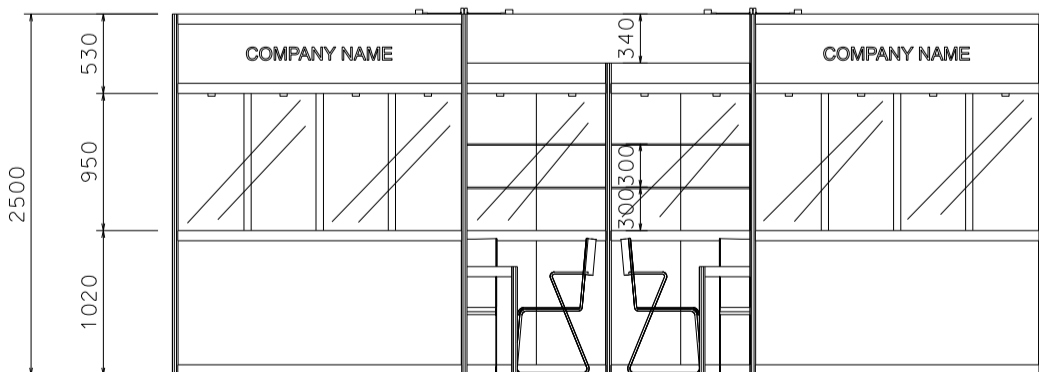

6M(W) x 5M(D) Standard Booth

六米(闊)乘五米(深)標準攤位

PLAN

PERSPECTIVE

ELEVATION

| BOOTH SPECIFICATIONS | | QTY. |
|----------------------|---|------|
| | 2000L TALL SHOWCASE W/. 4 X 7W LED DOWNLIGHT & LED T5 TUBE INSIDE | 2 |
| | 1000L TALL SHOWCASE W/. 2 X 13W LED RECESS DOWNLIGHT | 6 |
| | 700mmL X 700mmW X 750mmH MEETING TABLE | 2 |
| | BLACK LEATHER CHAIR | 6 |
| | LED T5 TUBE | 4 |
| | 13W LED LAMP LONGARMED SPOTLIGHT (YELLOW LIGHT) | 4 |
| | CEILING BEAM | 8M |
| | RUBBISH BIN & CARPET (30sqm.) | |

PLAN

PERSPECTIVE

ELEVATION

| BOOTH SPECIFICATIONS | | QTY. |
|----------------------|---|------|
| | 2000L TALL SHOWCASE W/. 4 X 7W LED DOWNLIGHT & LED T5 TUBE INSIDE | 2 |
| | 1000L TALL SHOWCASE W/. 2 X 13W LED RECESS DOWNLIGHT | 6 |
| | 700mmL X 700mmW X 750mmH MEETING TABLE | 2 |
| | BLACK LEATHER CHAIR | 6 |
| | LED T5 TUBE | 4 |
| | 13W LED LAMP LONGARMED SPOTLIGHT (YELLOW LIGHT) | 4 |
| | CEILING BEAM | 8M |
| | RUBBISH BIN & CARPET (30sqm.) | |

*The Hong Kong Trade Development Council reserves the right to change the configuration if necessary.

*如有需要，香港貿易發展局有權更改攤位結構。

Hong Kong Watch & Clock Fair

香港鐘表展

6M(W) x 5M(D) Standard Booth (Right Corner)

六米(闊)乘五米(深)標準攤位(右邊角位)

| BOOTH SPECIFICATIONS | | QTY. |
|----------------------|---|------|
| | 2000L TALL SHOWCASE W/. 4 X 7W LED DOWNLIGHT & LED T5 TUBE INSIDE | 2 |
| | 1000L TALL SHOWCASE W/. 2 X 13W LED RECESS DOWNLIGHT | 6 |
| | 700mmL X 700mmW X 750mmH MEETING TABLE | 2 |
| | BLACK LEATHER CHAIR | 6 |
| | LED T5 TUBE | 4 |
| | 13W LED LAMP LONGARMED SPOTLIGHT (YELLOW LIGHT) | 4 |
| | CEILING BEAM | 8M |
| | RUBBISH BIN & CARPET (30sqm.) | |