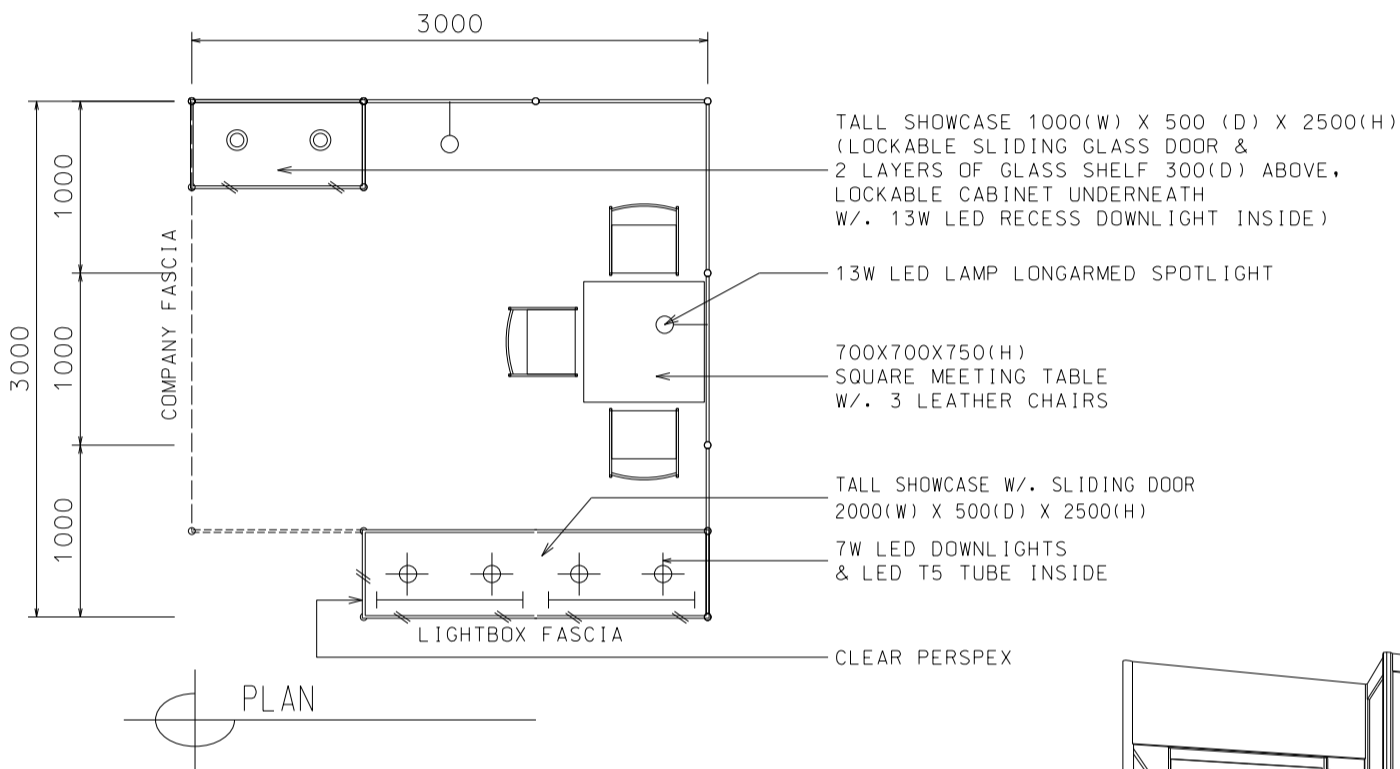

Hong Kong Watch & Clock Fair

香港鐘表展

3M(W) x 3M(D) Standard Booth

三(闊)米乘三米(深)標準攤位

BOOTH SPECIFICATIONS		QTY.
	2000L TALL SHOWCASE W/. 4 X 7W LED DOWNLIGHT & LED T5 TUBE INSIDE	1
	1000L TALL SHOWCASE W/. 2 X 13W LED RECESS DOWNLIGHT	1
	700mmL X 700mmW X 750mmH MEETING TABLE	1
	BLACK LEATHER CHAIR	3
	13W LED LAMP LONGARMED SPOTLIGHT (YELLOW LIGHT)	2
	LED T5 TUBE	2
	RUBBISH BIN & CARPET (9sqm.)	

*The Hong Kong Trade Development Council reserves the right to change the configuration if necessary.

*如有需要，香港貿易發展局有權更改攤位結構。

Hong Kong Watch & Clock Fair

香港鐘表展

3M(W) x 3M(D) Standard Booth (Left Corner)

三米(闊)乘三米(深)標準攤位(左邊角位)

BOOTH SPECIFICATIONS		QTY.
	2000L TALL SHOWCASE W/. 4 X 7W LED DOWNLIGHT & LED T5 TUBE INSIDE	1
	1000L TALL SHOWCASE W/. 2 X 13W LED RECESS DOWNLIGHT	1
	700mmL X 700mmW X 750mmH MEETING TABLE	1
	BLACK LEATHER CHAIR	3
	13W LED LAMP LONGARMED SPOTLIGHT (YELLOW LIGHT)	2
	LED T5 TUBE	2
	RUBBISH BIN & CARPET (9sqm.)	

Hong Kong Watch & Clock Fair

香港鐘表展

3M(W) x 3M(D) Standard Booth (Right Corner)

三米(闊)乘三米(深)標準攤位(右邊角位)

BOOTH SPECIFICATIONS		QTY.
	2000L TALL SHOWCASE W/. 4 X 7W LED DOWNLIGHT & LED T5 TUBE INSIDE	1
	1000L TALL SHOWCASE W/. 2 X 13W LED RECESS DOWNLIGHT	1
	700mmL X 700mmW X 750mmH MEETING TABLE	1
	BLACK LEATHER CHAIR	3
	13W LED LAMP LONGARMED SPOTLIGHT (YELLOW LIGHT)	2
	LED T5 TUBE	2
	RUBBISH BIN & CARPET (9sqm.)	