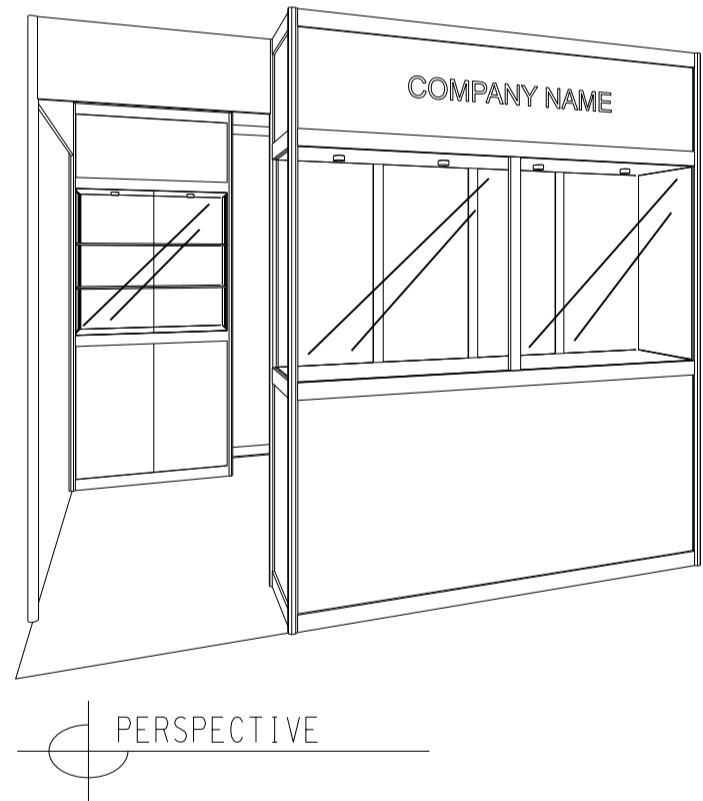

Hong Kong Watch & Clock Fair

香港鐘表展

3M(W) x 3M(D) Standard Booth

三(闊)米乘三米(深)標準攤位

BOOTH SPECIFICATIONS		QTY.
	2000L TALL SHOWCASE W/. 4 X 7W LED DOWNLIGHT & LED T5 TUBE INSIDE	1
	1000L TALL SHOWCASE W/. 2 X 13W LED RECESS DOWNLIGHT	1
	700mmL X 700mmW X 750mmH MEETING TABLE	1
	BLACK LEATHER CHAIR	3
	13W LED LAMP LONGARMED SPOTLIGHT (YELLOW LIGHT)	2
	LED T5 TUBE	2
	RUBBISH BIN & CARPET (9sqm.)	

*The Hong Kong Trade Development Council reserves the right to change the configuration if necessary.

*如有需要，香港貿易發展局有權更改攤位結構。

Hong Kong Watch & Clock Fair

香港鐘表展

3M(W) x 3M(D) Standard Booth (Left Corner)

三米(闊)乘三米(深)標準攤位(左邊角位)

BOOTH SPECIFICATIONS		QTY.
	2000L TALL SHOWCASE W/. 4 X 7W LED DOWNLIGHT & LED T5 TUBE INSIDE	1
	1000L TALL SHOWCASE W/. 2 X 13W LED RECESS DOWNLIGHT	1
	700mmL X 700mmW X 750mmH MEETING TABLE	1
	BLACK LEATHER CHAIR	3
	13W LED LAMP LONGARMED SPOTLIGHT (YELLOW LIGHT)	2
	LED T5 TUBE	2
	RUBBISH BIN & CARPET (9sqm.)	

Hong Kong Watch & Clock Fair

香港鐘表展

3M(W) x 3M(D) Standard Booth (Right Corner)

三米(闊)乘三米(深)標準攤位(右邊角位)

BOOTH SPECIFICATIONS		QTY.
	2000L TALL SHOWCASE W/. 4 X 7W LED DOWNLIGHT & LED T5 TUBE INSIDE	1
	1000L TALL SHOWCASE W/. 2 X 13W LED RECESS DOWNLIGHT	1
	700mmL X 700mmW X 750mmH MEETING TABLE	1
	BLACK LEATHER CHAIR	3
	13W LED LAMP LONGARMED SPOTLIGHT (YELLOW LIGHT)	2
	LED T5 TUBE	2
	RUBBISH BIN & CARPET (9sqm.)	