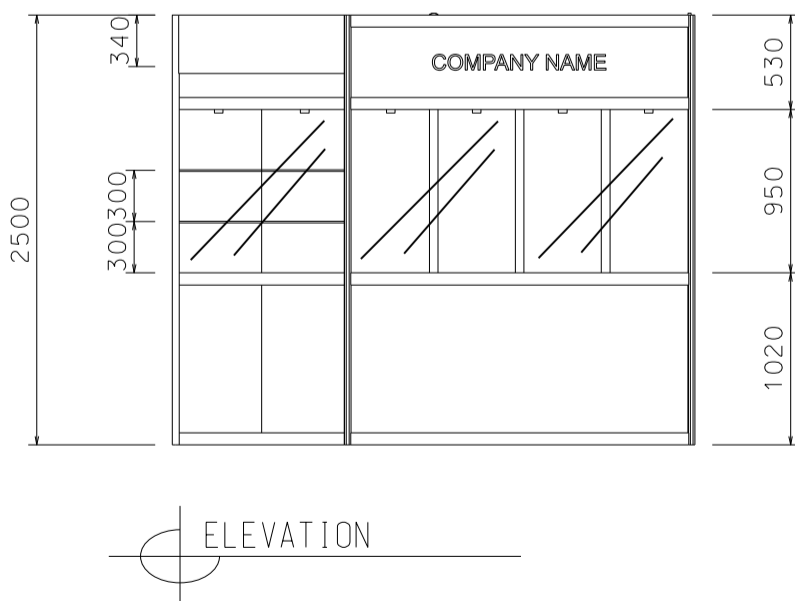

Hong Kong Watch & Clock Fair

香港鐘表展

3M(W) x 3M(D) Standard Booth

三(闊)米乘三米(深)標準攤位

BOOTH SPECIFICATIONS		QTY.
	2000L TALL SHOWCASE W/. 4 X 7W LED DOWNLIGHT & LED T5 TUBE INSIDE	1
	1000L TALL SHOWCASE W/. 2 X 13W LED RECESS DOWNLIGHT	1
	700mmL X 700mmW X 750mmH MEETING TABLE	1
	BLACK LEATHER CHAIR	3
	13W LED LAMP LONGARMED SPOTLIGHT (YELLOW LIGHT)	2
	LED T5 TUBE	2
	RUBBISH BIN & CARPET (9sqm.)	

*The Hong Kong Trade Development Council reserves the right to change the configuration if necessary.

*如有需要，香港貿易發展局有權更改攤位結構。

Hong Kong Watch & Clock Fair

香港鐘表展

3M(W) x 3M(D) Standard Booth (Left Corner)

三米(闊)乘三米(深)標準攤位(左邊角位)

BOOTH SPECIFICATIONS		QTY.
	2000L TALL SHOWCASE W/. 4 X 7W LED DOWNLIGHT & LED T5 TUBE INSIDE	1
	1000L TALL SHOWCASE W/. 2 X 13W LED RECESS DOWNLIGHT	1
	700mmL X 700mmW X 750mmH MEETING TABLE	1
	BLACK LEATHER CHAIR	3
	13W LED LAMP LONGARMED SPOTLIGHT (YELLOW LIGHT)	2
	LED T5 TUBE	2
	RUBBISH BIN & CARPET (9sqm.)	

Hong Kong Watch & Clock Fair

香港鐘表展

3M(W) x 3M(D) Standard Booth (Right Corner)

三米(闊)乘三米(深)標準攤位(右邊角位)

BOOTH SPECIFICATIONS		QTY.
	2000L TALL SHOWCASE W/. 4 X 7W LED DOWNLIGHT & LED T5 TUBE INSIDE	1
	1000L TALL SHOWCASE W/. 2 X 13W LED RECESS DOWNLIGHT	1
	700mmL X 700mmW X 750mmH MEETING TABLE	1
	BLACK LEATHER CHAIR	3
	13W LED LAMP LONGARMED SPOTLIGHT (YELLOW LIGHT)	2
	LED T5 TUBE	2
	RUBBISH BIN & CARPET (9sqm.)	