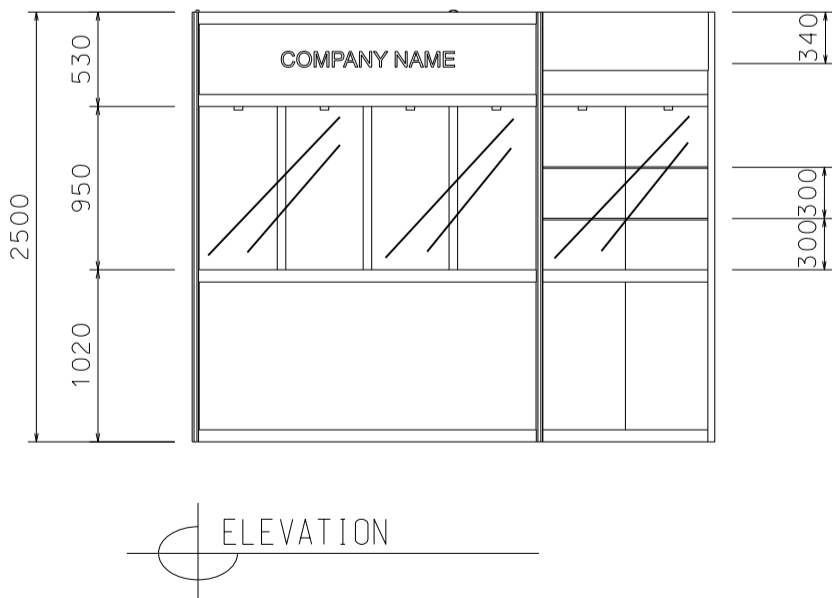

Hong Kong Watch & Clock Fair

香港鐘表展

3M(W) x 3M(D) Standard Booth

三(闊)米乘三米(深)標準攤位

BOOTH SPECIFICATIONS		QTY.
	2000L TALL SHOWCASE W/. 4 X 7W LED DOWNLIGHT & LED T5 TUBE INSIDE	1
	1000L TALL SHOWCASE W/. 2 X 13W LED RECESS DOWNLIGHT	1
	700mmL X 700mmW X 750mmH MEETING TABLE	1
	BLACK LEATHER CHAIR	3
	13W LED LAMP LONGARMED SPOTLIGHT (YELLOW LIGHT)	2
	LED T5 TUBE	2
	RUBBISH BIN & CARPET (9sqm.)	

*The Hong Kong Trade Development Council reserves the right to change the configuration if necessary.

*如有需要，香港貿易發展局有權更改攤位結構。

Hong Kong Watch & Clock Fair

香港鐘表展

3M(W) x 3M(D) Standard Booth (Left Corner)

三米(闊)乘三米(深)標準攤位(左邊角位)

BOOTH SPECIFICATIONS		QTY.
	2000L TALL SHOWCASE W/. 4 X 7W LED DOWNLIGHT & LED T5 TUBE INSIDE	1
	1000L TALL SHOWCASE W/. 2 X 13W LED RECESS DOWNLIGHT	1
	700mmL X 700mmW X 750mmH MEETING TABLE	1
	BLACK LEATHER CHAIR	3
	13W LED LAMP LONGARMED SPOTLIGHT (YELLOW LIGHT)	2
	LED T5 TUBE	2
	RUBBISH BIN & CARPET (9sqm.)	

Hong Kong Watch & Clock Fair

香港鐘表展

3M(W) x 3M(D) Standard Booth (Right Corner)

三米(闊)乘三米(深)標準攤位(右邊角位)

BOOTH SPECIFICATIONS		QTY.
	2000L TALL SHOWCASE W/. 4 X 7W LED DOWNLIGHT & LED T5 TUBE INSIDE	1
	1000L TALL SHOWCASE W/. 2 X 13W LED RECESS DOWNLIGHT	1
	700mmL X 700mmW X 750mmH MEETING TABLE	1
	BLACK LEATHER CHAIR	3
	13W LED LAMP LONGARMED SPOTLIGHT (YELLOW LIGHT)	2
	LED T5 TUBE	2
	RUBBISH BIN & CARPET (9sqm.)	