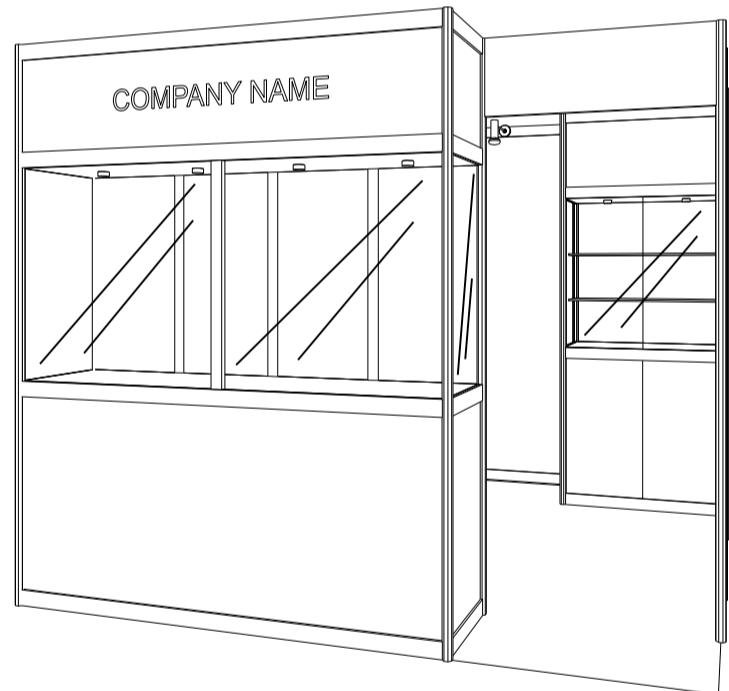

Hong Kong Watch & Clock Fair

香港鐘表展

3M(W) x 3M(D) Standard Booth

三(闊)米乘三米(深)標準攤位

BOOTH SPECIFICATIONS		QTY.
	2000L TALL SHOWCASE W/. 4 X 7W LED DOWNLIGHT & LED T5 TUBE INSIDE	1
	1000L TALL SHOWCASE W/. 2 X 13W LED RECESS DOWNLIGHT	1
	700mmL X 700mmW X 750mmH MEETING TABLE	1
	BLACK LEATHER CHAIR	3
	13W LED LAMP LONGARMED SPOTLIGHT (YELLOW LIGHT)	2
	LED T5 TUBE	2
	RUBBISH BIN & CARPET (9sqm.)	

*The Hong Kong Trade Development Council reserves the right to change the configuration if necessary.

*如有需要，香港貿易發展局有權更改攤位結構。

Hong Kong Watch & Clock Fair

香港鐘表展

3M(W) x 3M(D) Standard Booth (Left Corner)

三米(闊)乘三米(深)標準攤位(左邊角位)

BOOTH SPECIFICATIONS		QTY.
	2000L TALL SHOWCASE W/. 4 X 7W LED DOWNLIGHT & LED T5 TUBE INSIDE	1
	1000L TALL SHOWCASE W/. 2 X 13W LED RECESS DOWNLIGHT	1
	700mmL X 700mmW X 750mmH MEETING TABLE	1
	BLACK LEATHER CHAIR	3
	13W LED LAMP LONGARMED SPOTLIGHT (YELLOW LIGHT)	2
	LED T5 TUBE	2
	RUBBISH BIN & CARPET (9sqm.)	

Hong Kong Watch & Clock Fair

香港鐘表展

3M(W) x 3M(D) Standard Booth (Right Corner)

三米(闊)乘三米(深)標準攤位(右邊角位)

BOOTH SPECIFICATIONS		QTY.
	2000L TALL SHOWCASE W/. 4 X 7W LED DOWNLIGHT & LED T5 TUBE INSIDE	1
	1000L TALL SHOWCASE W/. 2 X 13W LED RECESS DOWNLIGHT	1
	700mmL X 700mmW X 750mmH MEETING TABLE	1
	BLACK LEATHER CHAIR	3
	13W LED LAMP LONGARMED SPOTLIGHT (YELLOW LIGHT)	2
	LED T5 TUBE	2
	RUBBISH BIN & CARPET (9sqm.)	