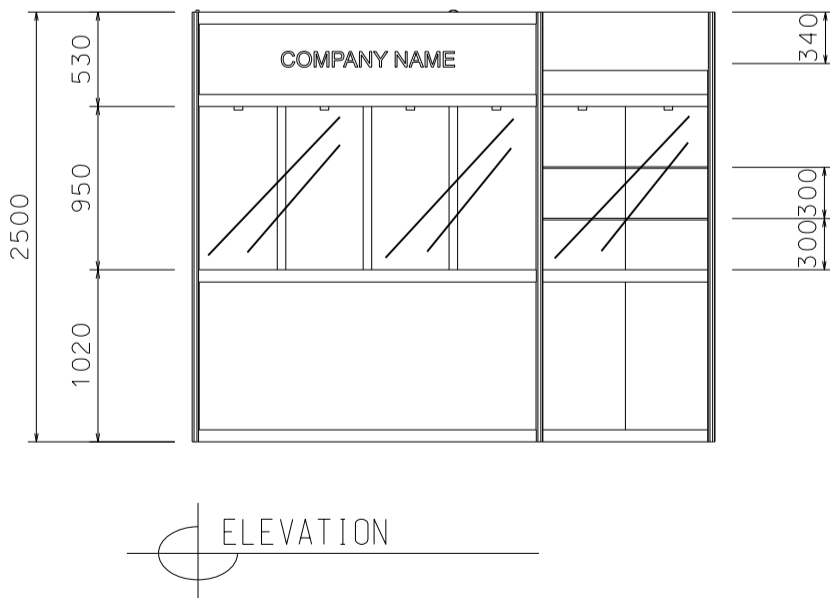

Hong Kong Watch & Clock Fair

香港鐘表展

3M(W) x 3M(D) Standard Booth

三(闊)米乘三米(深)標準攤位

BOOTH SPECIFICATIONS		QTY.
	2000L TALL SHOWCASE W/. 4 X 7W LED DOWNLIGHT & LED T5 TUBE INSIDE	1
	1000L TALL SHOWCASE W/. 2 X 13W LED RECESS DOWNLIGHT	1
	700mmL X 700mmW X 750mmH MEETING TABLE	1
	BLACK LEATHER CHAIR	3
	13W LED LAMP LONGARMED SPOTLIGHT (YELLOW LIGHT)	2
	LED T5 TUBE	2
	RUBBISH BIN & CARPET (9sqm.)	

*The Hong Kong Trade Development Council reserves the right to change the configuration if necessary.

*如有需要，香港貿易發展局有權更改攤位結構。

Hong Kong Watch & Clock Fair

香港鐘表展

3M(W) x 3M(D) Standard Booth (Left Corner)

三米(闊)乘三米(深)標準攤位(左邊角位)

BOOTH SPECIFICATIONS		QTY.
	2000L TALL SHOWCASE W/. 4 X 7W LED DOWNLIGHT & LED T5 TUBE INSIDE	1
	1000L TALL SHOWCASE W/. 2 X 13W LED RECESS DOWNLIGHT	1
	700mmL X 700mmW X 750mmH MEETING TABLE	1
	BLACK LEATHER CHAIR	3
	13W LED LAMP LONGARMED SPOTLIGHT (YELLOW LIGHT)	2
	LED T5 TUBE	2
	RUBBISH BIN & CARPET (9sqm.)	

Hong Kong Watch & Clock Fair

香港鐘表展

3M(W) x 3M(D) Standard Booth (Right Corner)

三米(闊)乘三米(深)標準攤位(右邊角位)

BOOTH SPECIFICATIONS		QTY.
	2000L TALL SHOWCASE W/. 4 X 7W LED DOWNLIGHT & LED T5 TUBE INSIDE	1
	1000L TALL SHOWCASE W/. 2 X 13W LED RECESS DOWNLIGHT	1
	700mmL X 700mmW X 750mmH MEETING TABLE	1
	BLACK LEATHER CHAIR	3
	13W LED LAMP LONGARMED SPOTLIGHT (YELLOW LIGHT)	2
	LED T5 TUBE	2
	RUBBISH BIN & CARPET (9sqm.)	