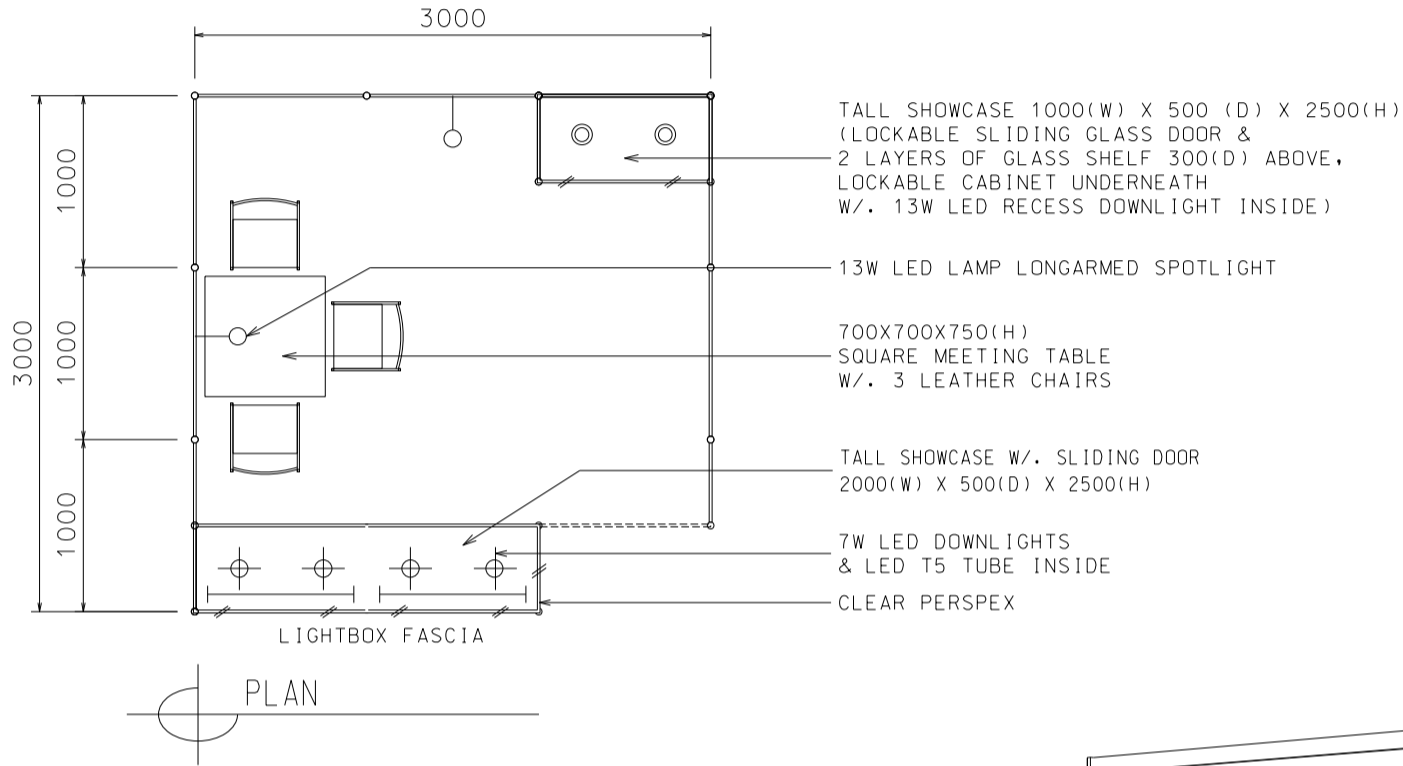

Hong Kong Watch & Clock Fair

香港鐘表展

3M(W) x 3M(D) Standard Booth

三(闊)米乘三米(深)標準攤位

BOOTH SPECIFICATIONS		QTY.
	2000L TALL SHOWCASE W/. 4 X 7W LED DOWNLIGHT & LED T5 TUBE INSIDE	1
	1000L TALL SHOWCASE W/. 2 X 13W LED RECESS DOWNLIGHT	1
	700mmL X 700mmW X 750mmH MEETING TABLE	1
	BLACK LEATHER CHAIR	3
	13W LED LAMP LONGARMED SPOTLIGHT (YELLOW LIGHT)	2
	LED T5 TUBE	2
	RUBBISH BIN & CARPET (9sqm.)	

*The Hong Kong Trade Development Council reserves the right to change the configuration if necessary.

*如有需要，香港貿易發展局有權更改攤位結構。

Hong Kong Watch & Clock Fair

香港鐘表展

3M(W) x 3M(D) Standard Booth (Left Corner)

三米(闊)乘三米(深)標準攤位(左邊角位)

BOOTH SPECIFICATIONS		QTY.
	2000L TALL SHOWCASE W/. 4 X 7W LED DOWNLIGHT & LED T5 TUBE INSIDE	1
	1000L TALL SHOWCASE W/. 2 X 13W LED RECESS DOWNLIGHT	1
	700mmL X 700mmW X 750mmH MEETING TABLE	1
	BLACK LEATHER CHAIR	3
	13W LED LAMP LONGARMED SPOTLIGHT (YELLOW LIGHT)	2
	LED T5 TUBE	2
	RUBBISH BIN & CARPET (9sqm.)	

Hong Kong Watch & Clock Fair

香港鐘表展

3M(W) x 3M(D) Standard Booth (Right Corner)

三米(闊)乘三米(深)標準攤位(右邊角位)

BOOTH SPECIFICATIONS		QTY.
	2000L TALL SHOWCASE W/. 4 X 7W LED DOWNLIGHT & LED T5 TUBE INSIDE	1
	1000L TALL SHOWCASE W/. 2 X 13W LED RECESS DOWNLIGHT	1
	700mmL X 700mmW X 750mmH MEETING TABLE	1
	BLACK LEATHER CHAIR	3
	13W LED LAMP LONGARMED SPOTLIGHT (YELLOW LIGHT)	2
	LED T5 TUBE	2
	RUBBISH BIN & CARPET (9sqm.)	