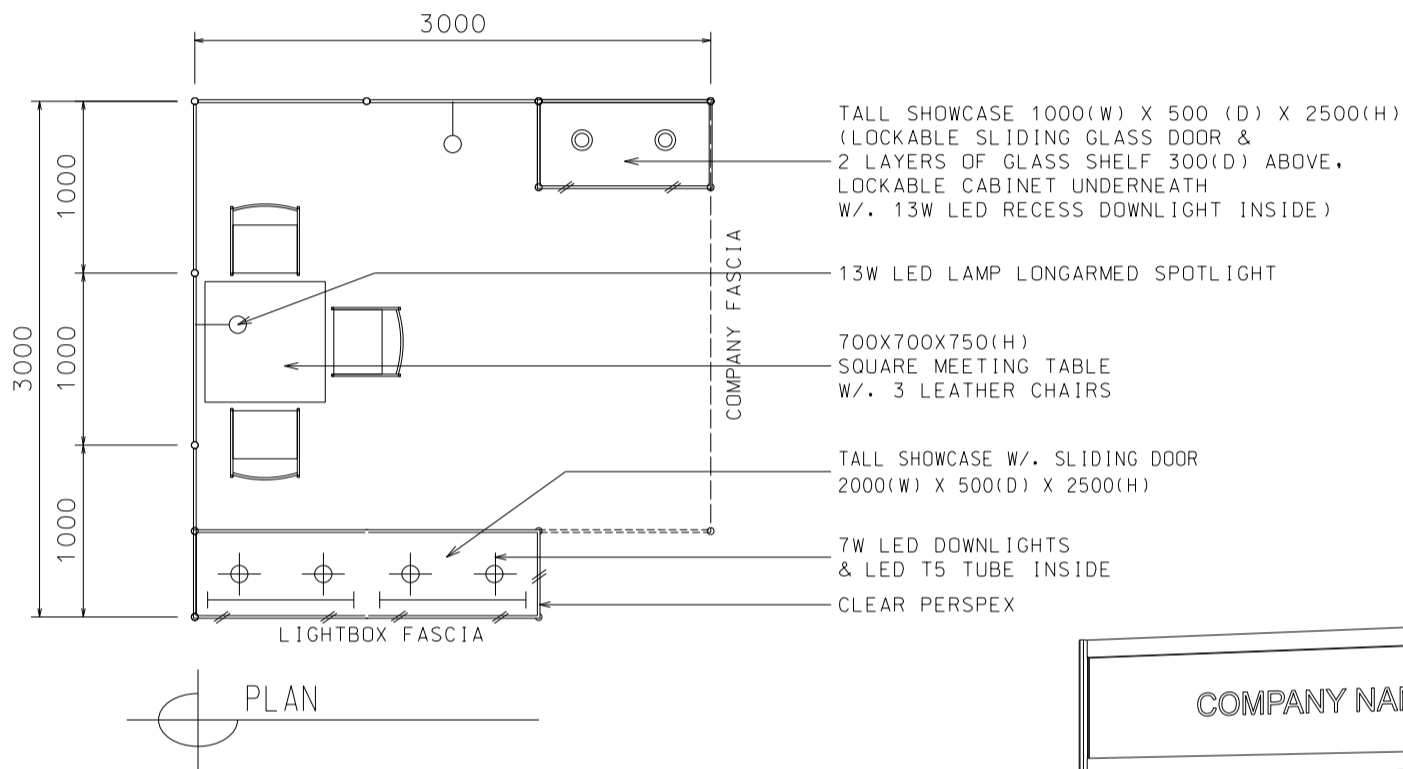

Hong Kong Watch & Clock Fair

香港鐘表展

3M(W) x 3M(D) Standard Booth

三(闊)米乘三米(深)標準攤位

BOOTH SPECIFICATIONS		QTY.
	2000L TALL SHOWCASE W/. 4 X 7W LED DOWNLIGHT & LED T5 TUBE INSIDE	1
	1000L TALL SHOWCASE W/. 2 X 13W LED RECESS DOWNLIGHT	1
	700mmL X 700mmW X 750mmH MEETING TABLE	1
	BLACK LEATHER CHAIR	3
	13W LED LAMP LONGARMED SPOTLIGHT (YELLOW LIGHT)	2
	LED T5 TUBE	2
	RUBBISH BIN & CARPET (9sqm.)	

*The Hong Kong Trade Development Council reserves the right to change the configuration if necessary.

*如有需要，香港貿易發展局有權更改攤位結構。

Hong Kong Watch & Clock Fair

香港鐘表展

3M(W) x 3M(D) Standard Booth (Left Corner)

三米(闊)乘三米(深)標準攤位(左邊角位)

BOOTH SPECIFICATIONS		QTY.
	2000L TALL SHOWCASE W/. 4 X 7W LED DOWNLIGHT & LED T5 TUBE INSIDE	1
	1000L TALL SHOWCASE W/. 2 X 13W LED RECESS DOWNLIGHT	1
	700mmL X 700mmW X 750mmH MEETING TABLE	1
	BLACK LEATHER CHAIR	3
	13W LED LAMP LONGARMED SPOTLIGHT (YELLOW LIGHT)	2
	LED T5 TUBE	2
	RUBBISH BIN & CARPET (9sqm.)	

Hong Kong Watch & Clock Fair

香港鐘表展

3M(W) x 3M(D) Standard Booth (Right Corner)

三米(闊)乘三米(深)標準攤位(右邊角位)

BOOTH SPECIFICATIONS		QTY.
	2000L TALL SHOWCASE W/. 4 X 7W LED DOWNLIGHT & LED T5 TUBE INSIDE	1
	1000L TALL SHOWCASE W/. 2 X 13W LED RECESS DOWNLIGHT	1
	700mmL X 700mmW X 750mmH MEETING TABLE	1
	BLACK LEATHER CHAIR	3
	13W LED LAMP LONGARMED SPOTLIGHT (YELLOW LIGHT)	2
	LED T5 TUBE	2
	RUBBISH BIN & CARPET (9sqm.)	