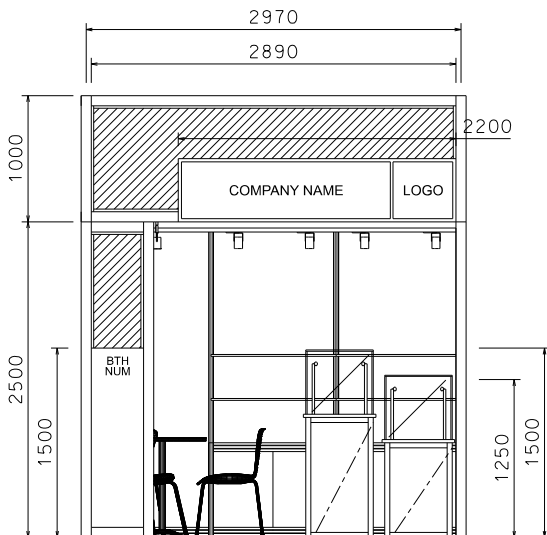

### TE Deluxe Open Booth

3M X 3M Non Corner Booth

三米乘三米攤位

BLACK LOCKABLE CABINET (DO NOT REMOVE) AND WHITE SHELF

FABRIC ON MAXIMA SYSTEM

LIGHTBOX FASCIA STICKER WORDING AND D.PRINT LOGO

BLACK SYSTEM WITH BLACK FOREX PANEL

FOAMBOARD W/ BOOTH NO.

PERSPECTIVE

ELEVATION

BOOTH SPECIFICATIONS		QTY.
	1000W x 500D x 750H LOCKABLE CABINET (DO NOT REMOVE), W/ 2 LAYERS OF WOODEN DISPLAY SHELF	2
	500x500x1500mmH GLASS SHOWCASE W/ 2 X 7W LED SPOTLIGHT AND LOCKABLE GLASS DOOR	1
	500x500x1300mmH GLASS SHOWCASE W/ 2 X 7W LED SPOTLIGHT AND LOCKABLE GLASS DOOR	1
	BLACK TRACK LIGHT W/ 2 X 7W LED SPOTLIGHT	4
	500W SQUARE PIN POWER SOCKET	1
	750mmH ROUND MEETING TABLE	1
	CHAIR	3
	RUBBISH BIN & CARPET (9sqm.)	