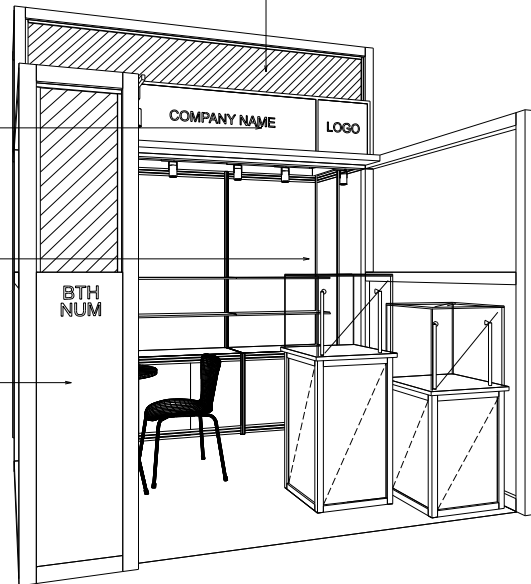

### TE Deluxe Open Booth

3M X 3M Non Corner Booth

三米乘三米攤位

BLACK LOCKABLE CABINET (DO NOT REMOVE) AND WHITE SHELF

FABRIC ON MAXIMA SYSTEM

LIGHTBOX FASCIA STICKER WORDING AND D.PRINT LOGO

BLACK SYSTEM WITH BLACK FOREX PANEL

FOAMBOARD W/ BOOTH NO.

PERSPECTIVE

ELEVATION

BOOTH SPECIFICATIONS		QTY.
	1000W x 500D x 750H LOCKABLE CABINET (DO NOT REMOVE), W/ 2 LAYERS OF WOODEN DISPLAY SHELF	2
	500x500x1500mmH GLASS SHOWCASE W/ 2 X 7W LED SPOTLIGHT AND LOCKABLE GLASS DOOR	1
	500x500x1300mmH GLASS SHOWCASE W/ 2 X 7W LED SPOTLIGHT AND LOCKABLE GLASS DOOR	1
	BLACK TRACK LIGHT W/ 2 X 7W LED SPOTLIGHT	4
	500W SQUARE PIN POWER SOCKET	1
	750mmH ROUND MEETING TABLE	1
	CHAIR	3
	RUBBISH BIN & CARPET (9sqm.)	