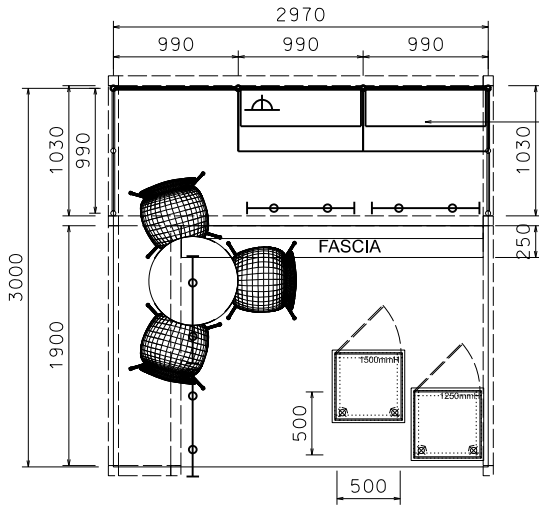

### TE Deluxe Open Booth

3M X 3M Non Corner Booth

三米乘三米攤位

BLACK LOCKABLE CABINET (DO NOT REMOVE) AND WHITE SHELF

FABRIC ON MAXIMA SYSTEM

LIGHTBOX FASCIA STICKER WORDING AND D.PRINT LOGO

BLACK SYSTEM WITH BLACK FOREX PANEL

FOAMBOARD W/ BOOTH NO.

PERSPECTIVE

ELEVATION

BOOTH SPECIFICATIONS		QTY.
	1000W x 500D x 750H LOCKABLE CABINET (DO NOT REMOVE), W/ 2 LAYERS OF WOODEN DISPLAY SHELF	2
	500x500x1500mmH GLASS SHOWCASE W/ 2 X 7W LED SPOTLIGHT AND LOCKABLE GLASS DOOR	1
	500x500x1300mmH GLASS SHOWCASE W/ 2 X 7W LED SPOTLIGHT AND LOCKABLE GLASS DOOR	1
	BLACK TRACK LIGHT W/ 2 X 7W LED SPOTLIGHT	4
	500W SQUARE PIN POWER SOCKET	1
	750mmH ROUND MEETING TABLE	1
	CHAIR	3
	RUBBISH BIN & CARPET (9sqm.)	