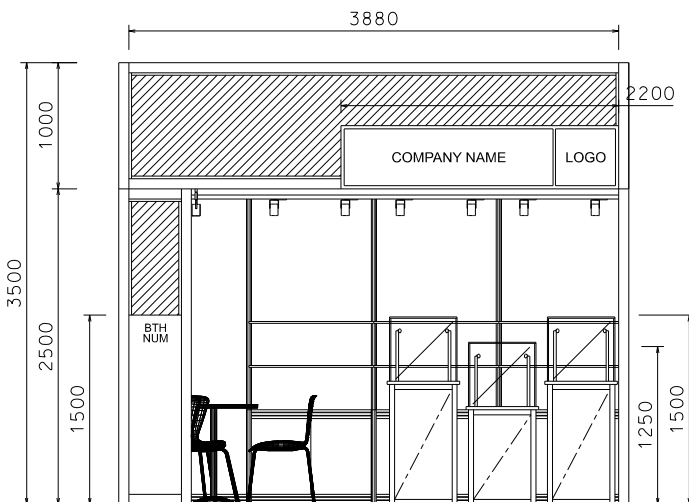

TE Deluxe Open Booth

4M X 3M Non-Corner Booth

四米乘三米攤位

BLACK LOCKABLE CABINET (DO NOT REMOVE) AND WHITE SHELF

FABRIC ON MAXIMA SYSTEM

LIGHTBOX FASCIA STICKER WORDING AND D.PRINT LOGO

BLACK SYSTEM WITH BLACK FOREX PANEL

FOAMBOARD W/ BOOTH NO.

GLASS SHOWCASE W/ LOCKABLE SWING DOOR AND 2 X 7W ADJ. LED SPOTLIGHT LOWER PART GOLDEN MAXIMA SYSTEM AND D.PRINT ON FOREX

PERSPECTIVE

ELEVATION

BOOTH SPECIFICATIONS		QTY.
	1000W x 500D x 750H LOCKABLE CABINET (DO NOT REMOVE), W/ 2 LAYERS OF WOODEN DISPLAY SHELF	3
	500x500x1500mmH GLASS SHOWCASE W/ 2 X 7W LED SPOTLIGHT AND LOCKABLE GLASS DOOR	2
	500x500x1300mmH GLASS SHOWCASE W/ 2 X 7W LED SPOTLIGHT AND LOCKABLE GLASS DOOR	1
	BLACK TRACK LIGHT W/ 2 X 7W LED SPOTLIGHT	5
	500W SQUARE PIN POWER SOCKET	1
	750mmH ROUND MEETING TABLE	1
	BLACK LEATHER CHAIR	3
	RUBBISH BIN & CARPET (12sqm.)	