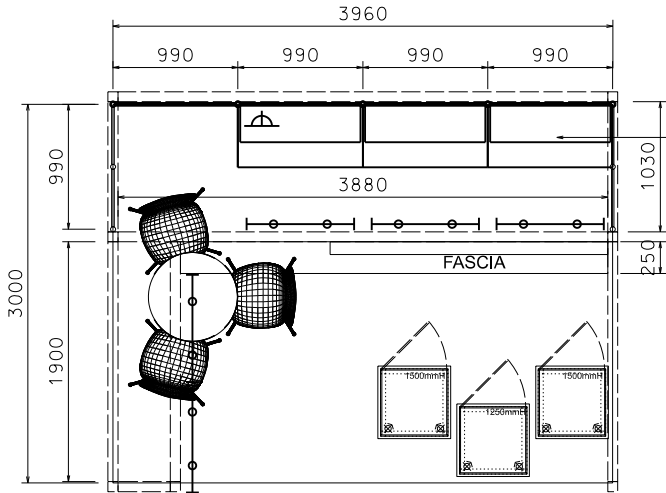

TE Deluxe Open Booth

4M X 3M Non-Corner Booth

四米乘三米攤位

BLACK LOCKABLE CABINET (DO NOT REMOVE) AND WHITE SHELF

FABRIC ON MAXIMA SYSTEM

LIGHTBOX FASCIA STICKER WORDING AND D.PRINT LOGO

BLACK SYSTEM WITH BLACK FOREX PANEL

FOAMBOARD W/ BOOTH NO.

GLASS SHOWCASE W/ LOCKABLE SWING DOOR AND 2 X 7W ADJ. LED SPOTLIGHT LOWER PART GOLDEN MAXIMA SYSTEM AND D.PRINT ON FOREX

PERSPECTIVE

ELEVATION

BOOTH SPECIFICATIONS		QTY.
	1000W x 500D x 750H LOCKABLE CABINET (DO NOT REMOVE), W/ 2 LAYERS OF WOODEN DISPLAY SHELF	3
	500x500x1500mmH GLASS SHOWCASE W/ 2 X 7W LED SPOTLIGHT AND LOCKABLE GLASS DOOR	2
	500x500x1300mmH GLASS SHOWCASE W/ 2 X 7W LED SPOTLIGHT AND LOCKABLE GLASS DOOR	1
	BLACK TRACK LIGHT W/ 2 X 7W LED SPOTLIGHT	5
	500W SQUARE PIN POWER SOCKET	1
	750mmH ROUND MEETING TABLE	1
	BLACK LEATHER CHAIR	3
	RUBBISH BIN & CARPET (12sqm.)	