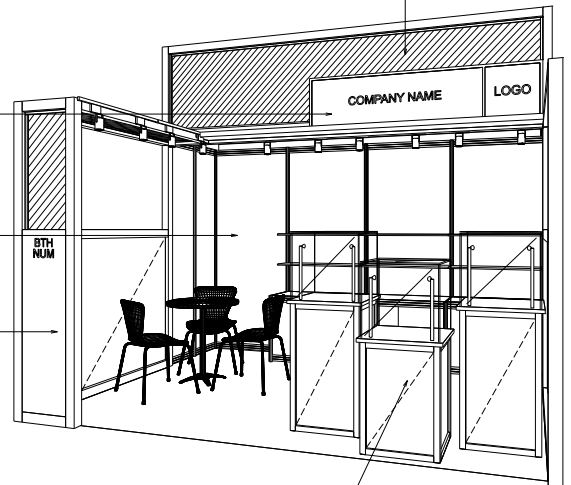

TE Deluxe Open Booth

4M X 3M Non-Corner Booth

四米乘三米攤位

BLACK LOCKABLE CABINET (DO NOT REMOVE) AND WHITE SHELF

FABRIC ON MAXIMA SYSTEM

LIGHTBOX FASCIA STICKER WORDING AND D.PRINT LOGO

BLACK SYSTEM WITH BLACK FOREX PANEL

FOAMBOARD W/ BOOTH NO.

GLASS SHOWCASE W/ LOCKABLE SWING DOOR AND 2 X 7W ADJ. LED SPOTLIGHT LOWER PART GOLDEN MAXIMA SYSTEM AND D.PRINT ON FOREX

PERSPECTIVE

ELEVATION

BOOTH SPECIFICATIONS		QTY.
	1000W x 500D x 750H LOCKABLE CABINET (DO NOT REMOVE), W/ 2 LAYERS OF WOODEN DISPLAY SHELF	3
	500x500x1500mmH GLASS SHOWCASE W/ 2 X 7W LED SPOTLIGHT AND LOCKABLE GLASS DOOR	2
	500x500x1300mmH GLASS SHOWCASE W/ 2 X 7W LED SPOTLIGHT AND LOCKABLE GLASS DOOR	1
	BLACK TRACK LIGHT W/ 2 X 7W LED SPOTLIGHT	5
	500W SQUARE PIN POWER SOCKET	1
	750mmH ROUND MEETING TABLE	1
	BLACK LEATHER CHAIR	3
	RUBBISH BIN & CARPET (12sqm.)	