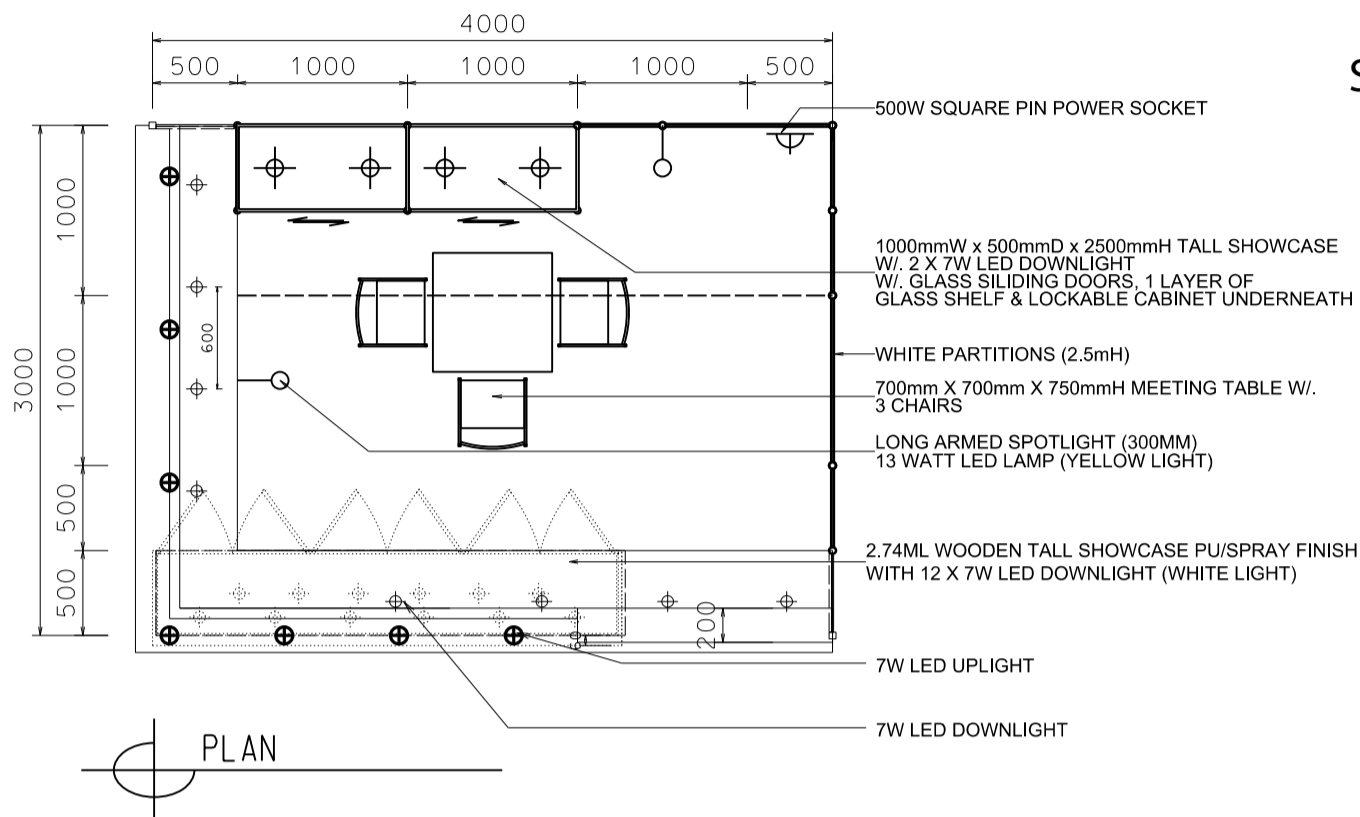

4米(闊) x 3米(深) 國際名表薈萃高級攤位 (左邊角位)

BOOTH SPECIFICATIONS		QTY.
	2740mmW X 500mmD X 740mmH (INTERNAL SIZE 2700W X 468D X 740H) FRONT TALL SHOWCASE W/ 12 X 7W LED DOWNLIGHT & 3 X WHITE SWING DOORS & LOCKABLE CABINET UNDERNEATH 2740mm(闊) x 500mm(深) x 740mm(高) (內部的尺寸:2720mm(闊) x 468mm(深) x 740mm(高)) 門前高身飾櫃連12 X 7瓦LED可調角度筒燈及3 x 白色木掩門, 連有鎖地櫃	1
	1000mmW x 500mmD x 2500mmH TALL SHOWCASE W/ 2 X 7W LED DOWNLIGHT W/ GLASS SILIDING DOOR & 1 LAYER OF GLASS SHELF, CABINET UNDERNEATH 1000mm(闊) x 500mm(深) x 2500mm(高) 高身飾櫃連2 x 7瓦LED筒燈連1層玻璃層板 及玻璃趟門, 連有鎖地櫃	2
	LONG ARMED SPOTLIGHT (300MM) 13 WATT LED LAMP (YELLOW LIGHT) 13瓦特LED燈筒長臂射燈(約長300mm)(黃光)	2
	7W LED UPLIGHT (FOR FASCIA) 7瓦LED燈(射招牌用)	7
	7W LED DOWNLIGHT (FOR ENTRANCE) 7瓦LED燈(門口用)	8
	500w SQUARE PIN POWER SOCKET (FOR ONE APPLIANCE USE ONLY, NOT PERMITTED FOR LIGHTING CONNECTION) 只供一件電器用之500瓦特電源方腳插座(220伏特) (不可用於照明裝置)	1
	700mmW x 700mmD x 750mmH MEETING TABLE 正方檯 (0.7米長x0.7米闊x0.75米高)	1
	BLACK LEATHER CHAIR 黑色皮椅	3
	CEILING BEAM 天花橫樑	3.5M
	STICKER CUT OUT COMPANY NAME & LOGO 公司名稱及商標	1
	RUBBISH BIN 廢紙箱	1
	CARPET 地毯	12SQM