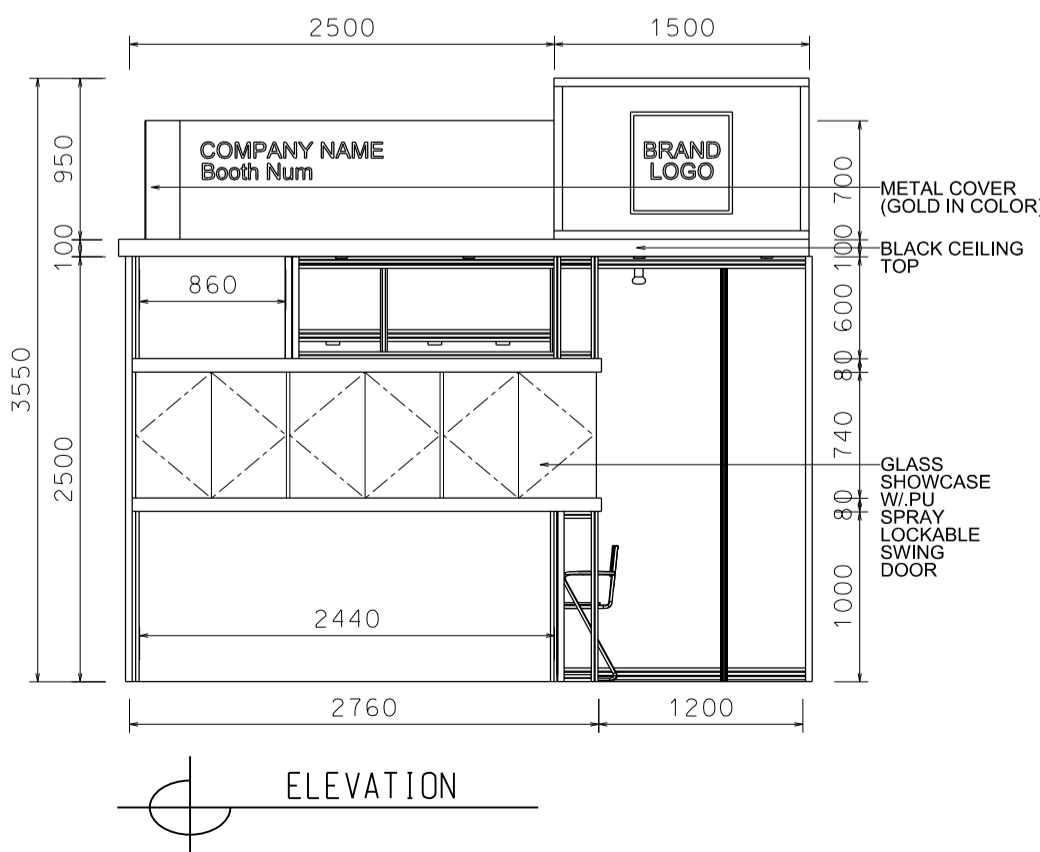

4米(闊) x 3米(深) 國際名表薈萃高級攤位 (左邊角位)

BOOTH SPECIFICATIONS		QTY.
	2740mmW X 500mmD X 740mmH (INTERNAL SIZE 2700W X 468D X 740H) FRONT TALL SHOWCASE W/ 12 X 7W LED DOWNLIGHT & 3 X WHITE SWING DOORS & LOCKABLE CABINET UNDERNEATH 2740mm(闊) x 500mm(深) x 740mm(高) (內部的尺寸:2720mm(闊) x 468mm(深) x 740mm(高)) 門前高身飾櫃連12 X 7瓦LED可調角度筒燈及3 x 白色木掩門, 連有鎖地櫃	1
	1000mmW x 500mmD x 2500mmH TALL SHOWCASE W/ 2 X 7W LED DOWNLIGHT W/ GLASS SILIDING DOOR & 1 LAYER OF GLASS SHELF, CABINET UNDERNEATH 1000mm(闊) x 500mm(深) x 2500mm(高) 高身飾櫃連2 x 7瓦LED筒燈連1層玻璃層板 及玻璃趟門, 連有鎖地櫃	2
	LONG ARMED SPOTLIGHT (300MM) 13 WATT LED LAMP (YELLOW LIGHT) 13瓦特LED燈筒長臂射燈(約長300mm)(黃光)	2
	7W LED UPLIGHT (FOR FASCIA) 7瓦LED燈(射招牌用)	7
	7W LED DOWNLIGHT (FOR ENTRANCE) 7瓦LED燈(門口用)	8
	500w SQUARE PIN POWER SOCKET (FOR ONE APPLIANCE USE ONLY, NOT PERMITTED FOR LIGHTING CONNECTION) 只供一件電器用之500瓦特電源方腳插座(220伏特) (不可用於照明裝置)	1
	700mmW x 700mmD x 750mmH MEETING TABLE 正方檯 (0.7米長x0.7米闊x0.75米高)	1
	BLACK LEATHER CHAIR 黑色皮椅	3
	CEILING BEAM 天花橫樑	3.5M
	STICKER CUT OUT COMPANY NAME & LOGO 公司名稱及商標	1
	RUBBISH BIN 廢紙箱	1
	CARPET 地毯	12SQM