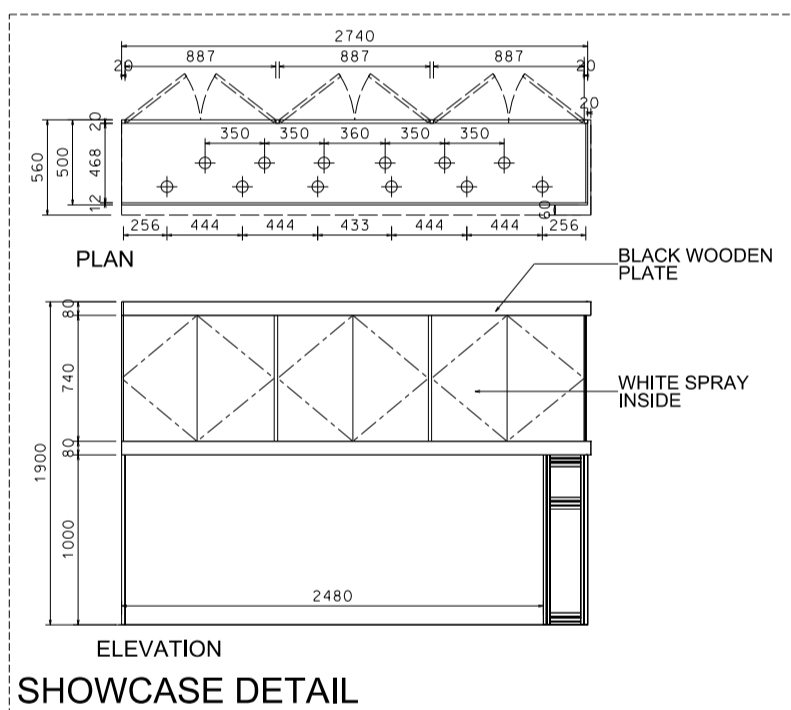

4米(闊) x 3米(深) 國際名表薈萃高級攤位 (左邊角位)

BOOTH SPECIFICATIONS		QTY.
	2740mmW X 500mmD X 740mmH (INTERNAL SIZE 2700W X 468D X 740H) FRONT TALL SHOWCASE W/ 12 X 7W LED DOWNLIGHT & 3 X WHITE SWING DOORS & LOCKABLE CABINET UNDERNEATH 2740mm(闊) x 500mm(深) x 740mm(高) (內部的尺寸:2720mm(闊) x 468mm(深) x 740mm(高)) 門前高身飾櫃連12 X 7瓦LED可調角度筒燈及3 x 白色木掩門, 連有鎖地櫃	1
	1000mmW x 500mmD x 2500mmH TALL SHOWCASE W/ 2 X 7W LED DOWNLIGHT W/ GLASS SILIDING DOOR & 1 LAYER OF GLASS SHELF, CABINET UNDERNEATH 1000mm(闊) x 500mm(深) x 2500mm(高) 高身飾櫃連2 x 7瓦LED筒燈連1層玻璃層板 及玻璃趟門, 連有鎖地櫃	2
	LONG ARMED SPOTLIGHT (300MM) 13 WATT LED LAMP (YELLOW LIGHT) 13瓦特LED燈筒長臂射燈(約長300mm)(黃光)	2
	7W LED UPLIGHT (FOR FASCIA) 7瓦LED燈(射招牌用)	7
	7W LED DOWNLIGHT (FOR ENTRANCE) 7瓦LED燈(門口用)	8
	500w SQUARE PIN POWER SOCKET (FOR ONE APPLIANCE USE ONLY, NOT PERMITTED FOR LIGHTING CONNECTION) 只供一件電器用之500瓦特電源方腳插座(220伏特) (不可用於照明裝置)	1
	700mmW x 700mmD x 750mmH MEETING TABLE 正方檯 (0.7米長x0.7米闊x0.75米高)	1
	BLACK LEATHER CHAIR 黑色皮椅	3
	CEILING BEAM 天花橫樑	3.5M
	STICKER CUT OUT COMPANY NAME & LOGO 公司名稱及商標	1
	RUBBISH BIN 廢紙箱	1
	CARPET 地毯	12SQM