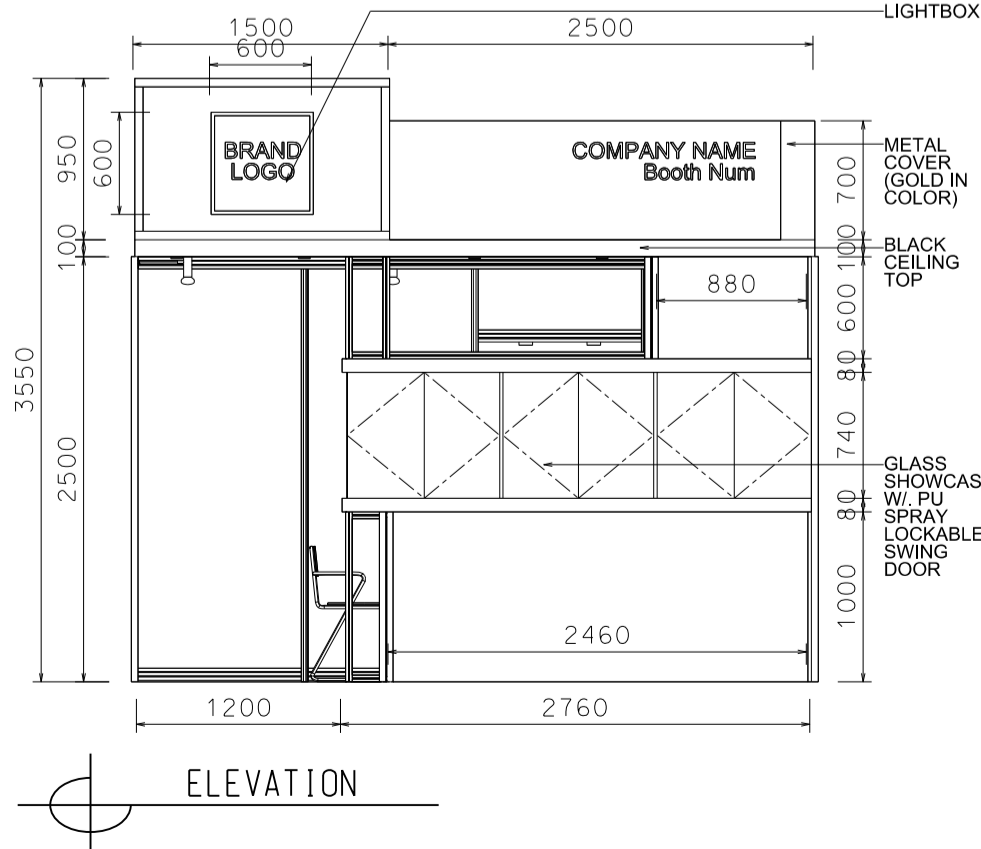

Hong Kong Watch & Clock Fair

香港鐘表展

4M(W) x 3M(D) Deluxe Booth-Salon de TIME

4米(闊) x 3米(深) 國際名表薈萃高級攤位

BOOTH SPECIFICATIONS		QTY.
	2740mmW X 500mmD X 740mmH (INTERNAL SIZE 2700W X 468D X 740H) FRONT TALL SHOWCASE W/ 12 X 7W LED DOWNLIGHT & 3 X WHITE SWING DOORS & LOCKABLE CABINET UNDERNEATH 2740mm(闊) x 500mm(深) x 740mm(高) (內部的尺寸:2720mm(闊) x 468mm(深) x 740mm(高) 門前高身飾櫃連12 X 7瓦LED可調角度筒燈及3 x 白色木掩門, 連有鎖地櫃	1
	1000mmW x 500mmD x 2500mmH TALL SHOWCASE W/ 2 X 7W LED DOWNLIGHT W/ GLASS SILIDING DOOR & 1 LAYER OF GLASS SHELF, CABINET UNDERNEATH 1000mm(闊) x 500mm(深) x 2500mm(高) 高身飾櫃連2 x 7瓦LED筒燈連1層玻璃層板及玻璃趟門, 連有鎖地櫃	2
	LONG ARMED SPOTLIGHT (300MM) 13 WATT LED LAMP (YELLOW LIGHT) 13瓦特LED燈筒長臂射燈(約長300mm)(黃光)	2
	7W LED UPLIGHT (FOR FASCIA) 7瓦LED燈(射招牌用)	4
	7W LED DOWNLIGHT (FOR ENTRANCE) 7瓦LED燈(門口用)	4
	500w SQUARE PIN POWER SOCKET (FOR ONE APPLIANCE USE ONLY, NOT PERMITTED FOR LIGHTING CONNECTION) 只供一件電器用之500瓦特電源方腳插座(220伏特) (不可用於照明裝置)	1
	700mmW x 700mmD x 750mmH MEETING TABLE 正方檯 (0.7米長X0.7米闊X0.75米高)	1
	BLACK LEATHER CHAIR 黑色皮椅	3
	CEILING BEAM 天花橫樑	4M
	STICKER CUT OUT COMPANY NAME & LOGO 公司名稱及商標	1
	RUBBISH BIN 廢紙箱	1
	CARPET 地毯	12SQM