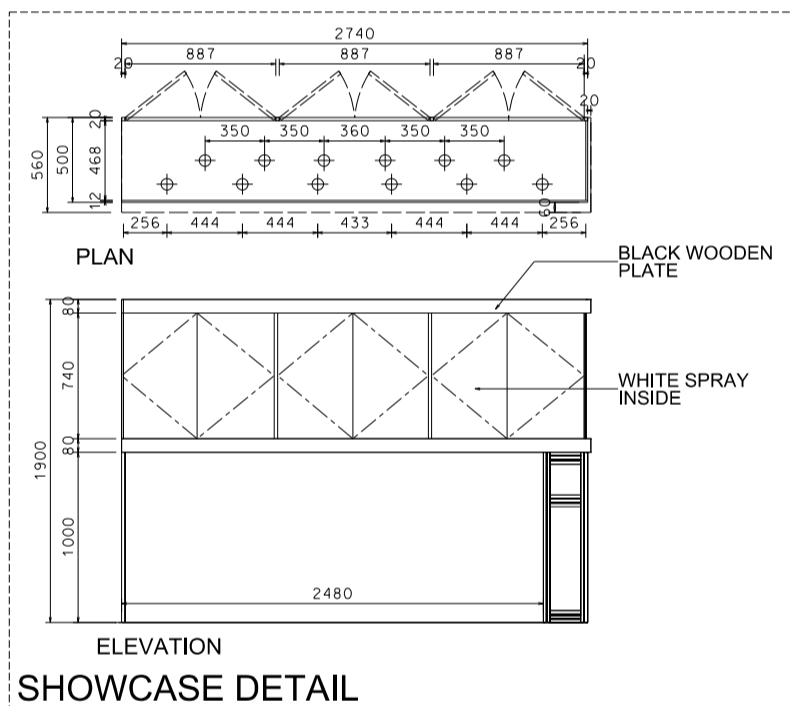

Hong Kong Watch & Clock Fair

香港鐘表展

4M(W) x 3M(D) Deluxe Booth-Salon de TIME

4米(闊) x 3米(深) 國際名表薈萃高級攤位

BOOTH SPECIFICATIONS		QTY.
	2740mmW X 500mmD X 740mmH (INTERNAL SIZE 2700W X 468D X 740H) FRONT TALL SHOWCASE W/ 12 X 7W LED DOWNLIGHT & 3 X WHITE SWING DOORS & LOCKABLE CABINET UNDERNEATH 2740mm(闊) x 500mm(深) x 740mm(高) (內部的尺寸:2720mm(闊) x 468mm(深) x 740mm(高) 門前高身飾櫃連12 X 7瓦LED可調角度筒燈及3 x 白色木掩門, 連有鎖地櫃	1
	1000mmW x 500mmD x 2500mmH TALL SHOWCASE W/ 2 X 7W LED DOWNLIGHT W/ GLASS SILIDING DOOR & 1 LAYER OF GLASS SHELF, CABINET UNDERNEATH 1000mm(闊) x 500mm(深) x 2500mm(高) 高身飾櫃連2 x 7瓦LED筒燈連1層玻璃層板及玻璃趟門, 連有鎖地櫃	2
	LONG ARMED SPOTLIGHT (300MM) 13 WATT LED LAMP (YELLOW LIGHT) 13瓦特LED燈筒長臂射燈(約長300mm)(黃光)	2
	7W LED UPLIGHT (FOR FASCIA) 7瓦LED燈(射招牌用)	4
	7W LED DOWNLIGHT (FOR ENTRANCE) 7瓦LED燈(門口用)	4
	500w SQUARE PIN POWER SOCKET (FOR ONE APPLIANCE USE ONLY, NOT PERMITTED FOR LIGHTING CONNECTION) 只供一件電器用之500瓦特電源方腳插座(220伏特) (不可用於照明裝置)	1
	700mmW x 700mmD x 750mmH MEETING TABLE 正方檯 (0.7米長X0.7米闊X0.75米高)	1
	BLACK LEATHER CHAIR 黑色皮椅	3
	CEILING BEAM 天花橫樑	4M
	STICKER CUT OUT COMPANY NAME & LOGO 公司名稱及商標	1
	RUBBISH BIN 廢紙箱	1
	CARPET 地毯	12SQM