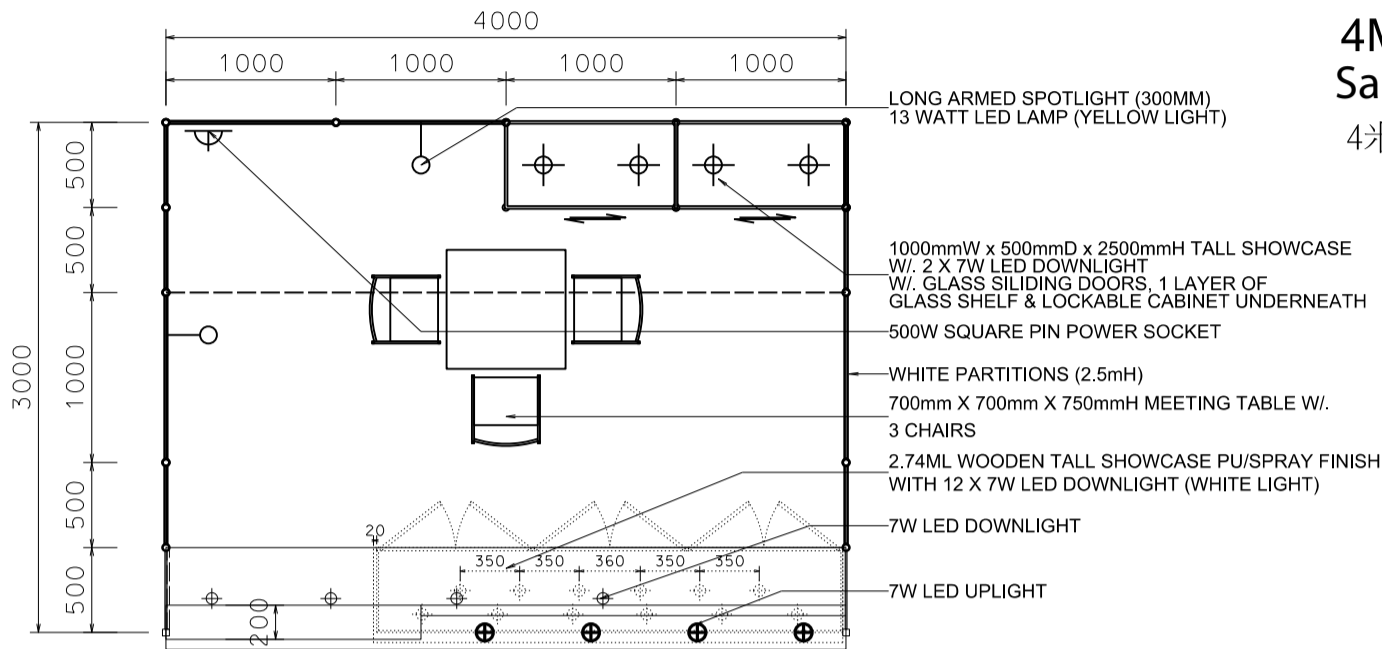

Hong Kong Watch & Clock Fair

香港鐘表展

4M(W) x 3M(D) Deluxe Booth-Salon de TIME

4米(闊) x 3米(深) 國際名表薈萃高級攤位

BOOTH SPECIFICATIONS		QTY.
	2740mmW X 500mmD X 740mmH (INTERNAL SIZE 2700W X 468D X 740H) FRONT TALL SHOWCASE W/ 12 X 7W LED DOWNLIGHT & 3 X WHITE SWING DOORS & LOCKABLE CABINET UNDERNEATH 2740mm(闊) x 500mm(深) x 740mm(高) (內部的尺寸:2720mm(闊) x 468mm(深) x 740mm(高) 門前高身飾櫃連12 X 7瓦LED可調角度筒燈及3 x 白色木掩門, 連有鎖地櫃	1
	1000mmW x 500mmD x 2500mmH TALL SHOWCASE W/ 2 X 7W LED DOWNLIGHT W/ GLASS SILIDING DOOR & 1 LAYER OF GLASS SHELF, CABINET UNDERNEATH 1000mm(闊) x 500mm(深) x 2500mm(高) 高身飾櫃連2 x 7瓦LED筒燈連1層玻璃層板及玻璃趟門, 連有鎖地櫃	2
	LONG ARMED SPOTLIGHT (300MM) 13 WATT LED LAMP (YELLOW LIGHT) 13瓦特LED燈筒長臂射燈(約長300mm)(黃光)	2
	7W LED UPLIGHT (FOR FASCIA) 7瓦LED燈(射招牌用)	4
	7W LED DOWNLIGHT (FOR ENTRANCE) 7瓦LED燈(門口用)	4
	500w SQUARE PIN POWER SOCKET (FOR ONE APPLIANCE USE ONLY, NOT PERMITTED FOR LIGHTING CONNECTION) 只供一件電器用之500瓦特電源方腳插座(220伏特) (不可用於照明裝置)	1
	700mmW x 700mmD x 750mmH MEETING TABLE 正方檯 (0.7米長X0.7米闊X0.75米高)	1
	BLACK LEATHER CHAIR 黑色皮椅	3
	CEILING BEAM 天花橫樑	4M
	STICKER CUT OUT COMPANY NAME & LOGO 公司名稱及商標	1
	RUBBISH BIN 廢紙箱	1
	CARPET 地毯	12SQM