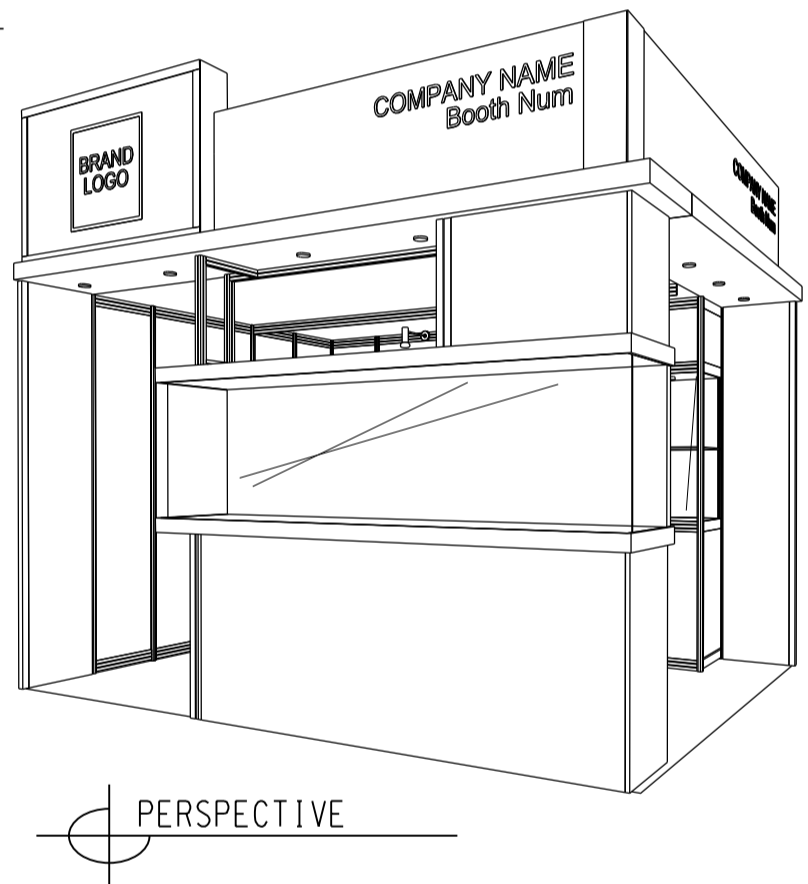

4米(闊) x 3米(深) 國際名表薈萃高級攤位 (右邊角位)

BOOTH SPECIFICATIONS		QTY.
	2740mmW X 500mmD X 740mmH (INTERNAL SIZE 2700W X 468D X 740H) FRONT TALL SHOWCASE W/ 12 X 7W LED DOWNLIGHT & 3 X WHITE SHOW DOORS & LOCKABLE CABINET UNDERNEATH 2740mm(闊) x 500mm(深) x 740mm(高) (內部的尺寸:2720mm(闊) x 468mm(深) x 740mm(高)) 門前高身飾櫃連12 X 7瓦LED可調角度筒燈及3 x 白色木掩門, 連有鎖地櫃	1
	1000mmW x 500mmD x 2500mmH TALL SHOWCASE W/ 2 X 7W LED DOWNLIGHT W/ GLASS SILIDING DOOR & 1 LAYER OF GLASS SHELF, CABINET UNDERNEATH 1000mm(闊) x 500mm(深) x 2500mm(高) 高身飾櫃連2 x 7瓦LED筒燈連1層玻璃層板及玻璃趟門, 連有鎖地櫃	2
	LONG ARMED SPOTLIGHT (300MM) 13 WATT LED LAMP (YELLOW LIGHT) 13瓦特LED燈膽長臂射燈(約長300mm)(黃光)	2
	7W LED UPLIGHT (FOR FASCIA) 7瓦LED燈(射招牌用)	7
	7W LED DOWNLIGHT (FOR ENTRANCE) 7瓦LED燈(門口用)	8
	500w SQUARE PIN POWER SOCKET (FOR ONE APPLIANCE USE ONLY, NOT PERMITTED FOR LIGHTING CONNECTION) 只供一件電器用之500瓦特電源方腳插座(220伏特) (不可用於照明裝置)	1
	700mmW x 700mmD x 750mmH MEETING TABLE 正方檯 (0.7米長X0.7米闊X0.75米高)	1
	BLACK LEATHER CHAIR 黑色皮椅	3
	CEILING BEAM 天花橫樑	3.5M
	STICKER CUT OUT COMPANY NAME & LOGO 公司名稱及商標	1
	RUBBISH BIN 廢紙箱	1
	CARPET 地毯	12SQM