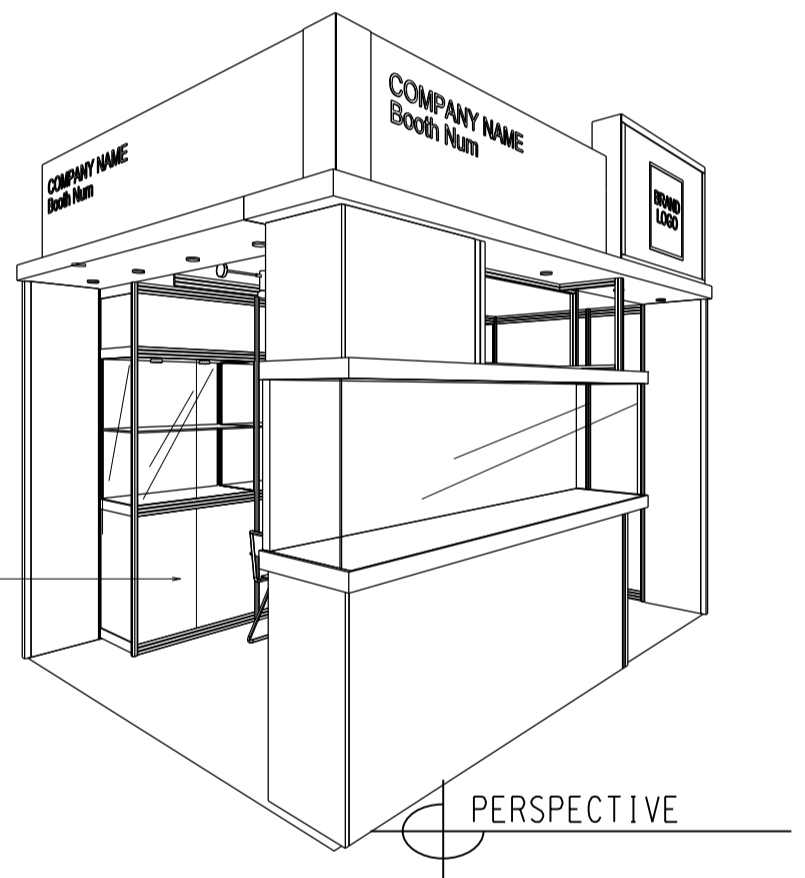

4米(闊) x 3米(深) 國際名表薈萃高級攤位 (左邊角位)

BOOTH SPECIFICATIONS		QTY.
	2740mmW X 500mmD X 740mmH (INTERNAL SIZE 2700W X 468D X 740H) FRONT TALL SHOWCASE W/ 12 X 7W LED DOWNLIGHT & 3 X WHITE SWING DOORS & LOCKABLE CABINET UNDERNEATH 2740mm(闊) x 500mm(深) x 740mm(高) (內部的尺寸:2720mm(闊) x 468mm(深) x 740mm(高)) 門前高身飾櫃連12 X 7瓦LED可調角度筒燈及3 x 白色木掩門, 連有鎖地櫃	1
	1000mmW x 500mmD x 2500mmH TALL SHOWCASE W/ 2 X 7W LED DOWNLIGHT W/ GLASS SILIDING DOOR & 1 LAYER OF GLASS SHELF, CABINET UNDERNEATH 1000mm(闊) x 500mm(深) x 2500mm(高) 高身飾櫃連2 x 7瓦LED筒燈連1層玻璃層板 及玻璃趟門, 連有鎖地櫃	2
	LONG ARMED SPOTLIGHT (300MM) 13 WATT LED LAMP (YELLOW LIGHT) 13瓦特LED燈筒長臂射燈(約長300mm)(黃光)	2
	7W LED UPLIGHT (FOR FASCIA) 7瓦LED燈(射招牌用)	7
	7W LED DOWNLIGHT (FOR ENTRANCE) 7瓦LED燈(門口用)	8
	500w SQUARE PIN POWER SOCKET (FOR ONE APPLIANCE USE ONLY, NOT PERMITTED FOR LIGHTING CONNECTION) 只供一件電器用之500瓦特電源方腳插座(220伏特) (不可用於照明裝置)	1
	700mmW x 700mmD x 750mmH MEETING TABLE 正方檯 (0.7米長x0.7米闊x0.75米高)	1
	BLACK LEATHER CHAIR 黑色皮椅	3
	CEILING BEAM 天花橫樑	3.5M
	STICKER CUT OUT COMPANY NAME & LOGO 公司名稱及商標	1
	RUBBISH BIN 廢紙箱	1
	CARPET 地毯	12SQM