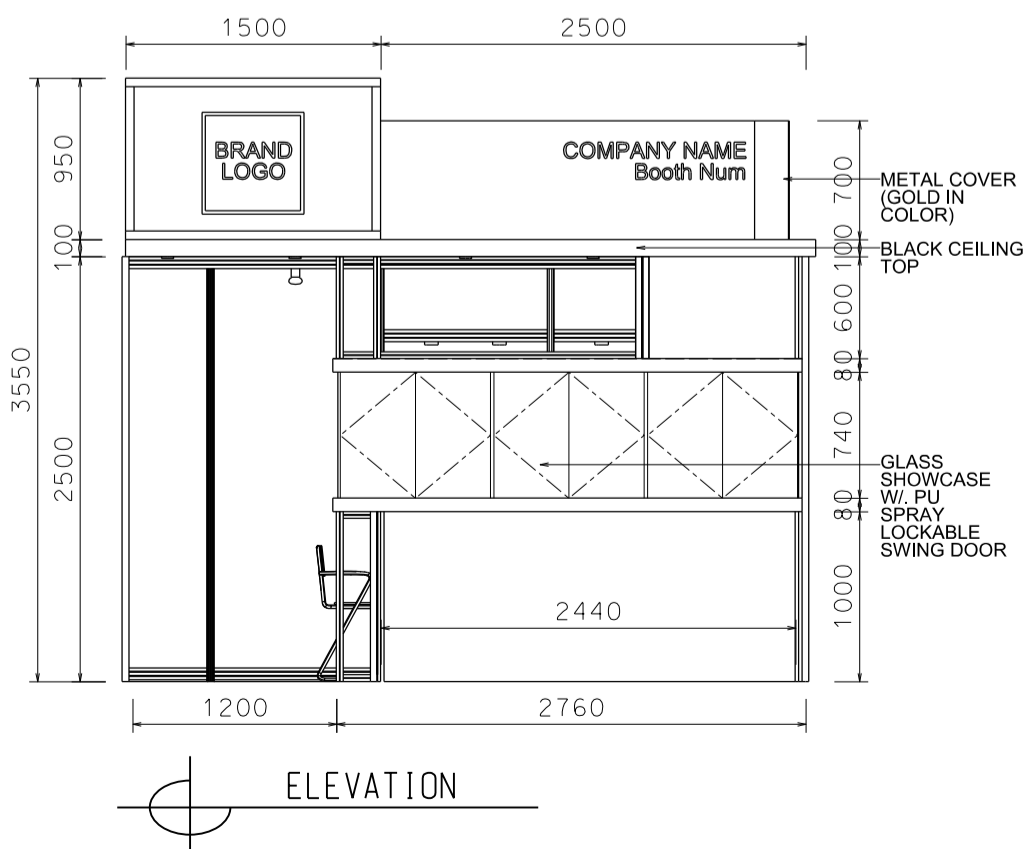

4米(闊) x 3米(深) 國際名表薈萃高級攤位 (右邊角位)

BOOTH SPECIFICATIONS		QTY.
	2740mmW X 500mmD X 740mmH (INTERNAL SIZE 2700W X 468D X 740H) FRONT TALL SHOWCASE W/ 12 X 7W LED DOWNLIGHT & 3 X WHITE SHOW DOORS & LOCKABLE CABINET UNDERNEATH 2740mm(闊) x 500mm(深) x 740mm(高) (內部的尺寸:2720mm(闊) x 468mm(深) x 740mm(高)) 門前高身飾櫃連12 X 7瓦LED可調角度筒燈及3 x 白色木掩門, 連有鎖地櫃	1
	1000mmW x 500mmD x 2500mmH TALL SHOWCASE W/ 2 X 7W LED DOWNLIGHT W/ GLASS SILIDING DOOR & 1 LAYER OF GLASS SHELF, CABINET UNDERNEATH 1000mm(闊) x 500mm(深) x 2500mm(高) 高身飾櫃連2 x 7瓦LED筒燈連1層玻璃層板及玻璃趟門, 連有鎖地櫃	2
	LONG ARMED SPOTLIGHT (300MM) 13 WATT LED LAMP (YELLOW LIGHT) 13瓦特LED燈膽長臂射燈(約長300mm)(黃光)	2
	7W LED UPLIGHT (FOR FASCIA) 7瓦LED燈(射招牌用)	7
	7W LED DOWNLIGHT (FOR ENTRANCE) 7瓦LED燈(門口用)	8
	500w SQUARE PIN POWER SOCKET (FOR ONE APPLIANCE USE ONLY, NOT PERMITTED FOR LIGHTING CONNECTION) 只供一件電器用之500瓦特電源方腳插座(220伏特) (不可用於照明裝置)	1
	700mmW x 700mmD x 750mmH MEETING TABLE 正方檯 (0.7米長X0.7米闊X0.75米高)	1
	BLACK LEATHER CHAIR 黑色皮椅	3
	CEILING BEAM 天花橫樑	3.5M
	STICKER CUT OUT COMPANY NAME & LOGO 公司名稱及商標	1
	RUBBISH BIN 廢紙箱	1
	CARPET 地毯	12SQM