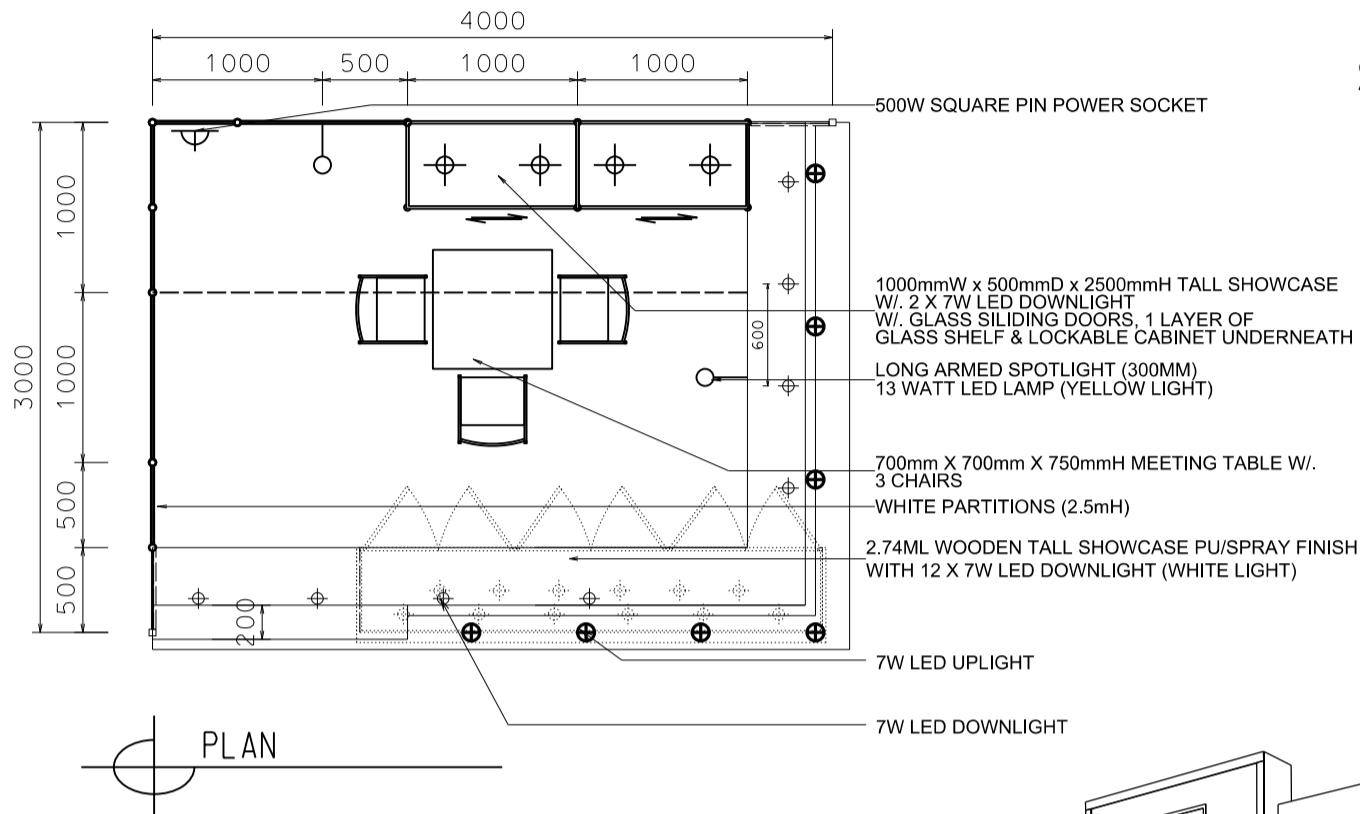

4米(闊) x 3米(深) 國際名表薈萃高級攤位 (右邊角位)

BOOTH SPECIFICATIONS		QTY.
	2740mmW X 500mmD X 740mmH (INTERNAL SIZE 2700W X 468D X 740H) FRONT TALL SHOWCASE W/ 12 X 7W LED DOWNLIGHT & 3 X WHITE SHOW DOORS & LOCKABLE CABINET UNDERNEATH 2740mm(闊) x 500mm(深) x 740mm(高) (內部的尺寸:2720mm(闊) x 468mm(深) x 740mm(高)) 門前高身飾櫃連12 X 7瓦LED可調角度筒燈及3 x 白色木掩門, 連有鎖地櫃	1
	1000mmW x 500mmD x 2500mmH TALL SHOWCASE W/ 2 X 7W LED DOWNLIGHT W/ GLASS SILIDING DOOR & 1 LAYER OF GLASS SHELF, CABINET UNDERNEATH 1000mm(闊) x 500mm(深) x 2500mm(高) 高身飾櫃連2 x 7瓦LED筒燈連1層玻璃層板及玻璃趟門, 連有鎖地櫃	2
	LONG ARMED SPOTLIGHT (300MM) 13 WATT LED LAMP (YELLOW LIGHT) 13瓦特LED燈膽長臂射燈(約長300mm)(黃光)	2
	7W LED UPLIGHT (FOR FASCIA) 7瓦LED燈(射招牌用)	7
	7W LED DOWNLIGHT (FOR ENTRANCE) 7瓦LED燈(門口用)	8
	500w SQUARE PIN POWER SOCKET (FOR ONE APPLIANCE USE ONLY, NOT PERMITTED FOR LIGHTING CONNECTION) 只供一件電器用之500瓦特電源方腳插座(220伏特) (不可用於照明裝置)	1
	700mmW x 700mmD x 750mmH MEETING TABLE 正方檯 (0.7米長X0.7米闊X0.75米高)	1
	BLACK LEATHER CHAIR 黑色皮椅	3
	CEILING BEAM 天花橫樑	3.5M
	STICKER CUT OUT COMPANY NAME & LOGO 公司名稱及商標	1
	RUBBISH BIN 廢紙箱	1
	CARPET 地毯	12SQM