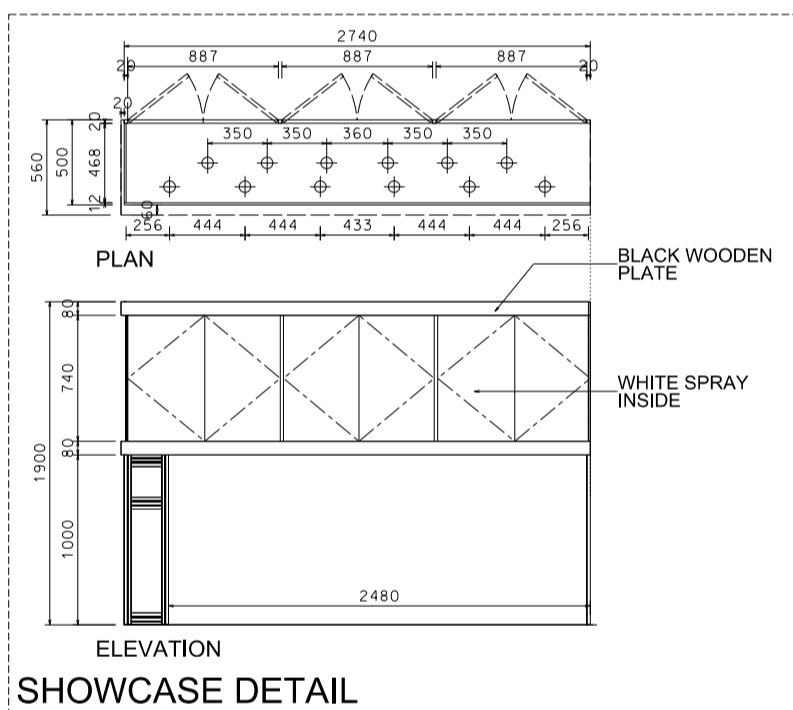

4米(闊) x 3米(深) 國際名表薈萃高級攤位 (右邊角位)

BOOTH SPECIFICATIONS		QTY.
	2740mmW X 500mmD X 740mmH (INTERNAL SIZE 2700W X 468D X 740H) FRONT TALL SHOWCASE W/ 12 X 7W LED DOWNLIGHT & 3 X WHITE SHOW DOORS & LOCKABLE CABINET UNDERNEATH 2740mm(闊) x 500mm(深) x 740mm(高) (內部的尺寸:2720mm(闊) x 468mm(深) x 740mm(高)) 門前高身飾櫃連12 X 7瓦LED可調角度筒燈及3 x 白色木掩門, 連有鎖地櫃	1
	1000mmW x 500mmD x 2500mmH TALL SHOWCASE W/ 2 X 7W LED DOWNLIGHT W/ GLASS SILIDING DOOR & 1 LAYER OF GLASS SHELF, CABINET UNDERNEATH 1000mm(闊) x 500mm(深) x 2500mm(高) 高身飾櫃連2 x 7瓦LED筒燈連1層玻璃層板及玻璃趟門, 連有鎖地櫃	2
	LONG ARMED SPOTLIGHT (300MM) 13 WATT LED LAMP (YELLOW LIGHT) 13瓦特LED燈膽長臂射燈(約長300mm)(黃光)	2
	7W LED UPLIGHT (FOR FASCIA) 7瓦LED燈(射招牌用)	7
	7W LED DOWNLIGHT (FOR ENTRANCE) 7瓦LED燈(門口用)	8
	500w SQUARE PIN POWER SOCKET (FOR ONE APPLIANCE USE ONLY, NOT PERMITTED FOR LIGHTING CONNECTION) 只供一件電器用之500瓦特電源方腳插座(220伏特) (不可用於照明裝置)	1
	700mmW x 700mmD x 750mmH MEETING TABLE 正方檯 (0.7米長X0.7米闊X0.75米高)	1
	BLACK LEATHER CHAIR 黑色皮椅	3
	CEILING BEAM 天花橫樑	3.5M
	STICKER CUT OUT COMPANY NAME & LOGO 公司名稱及商標	1
	RUBBISH BIN 廢紙箱	1
	CARPET 地毯	12SQM