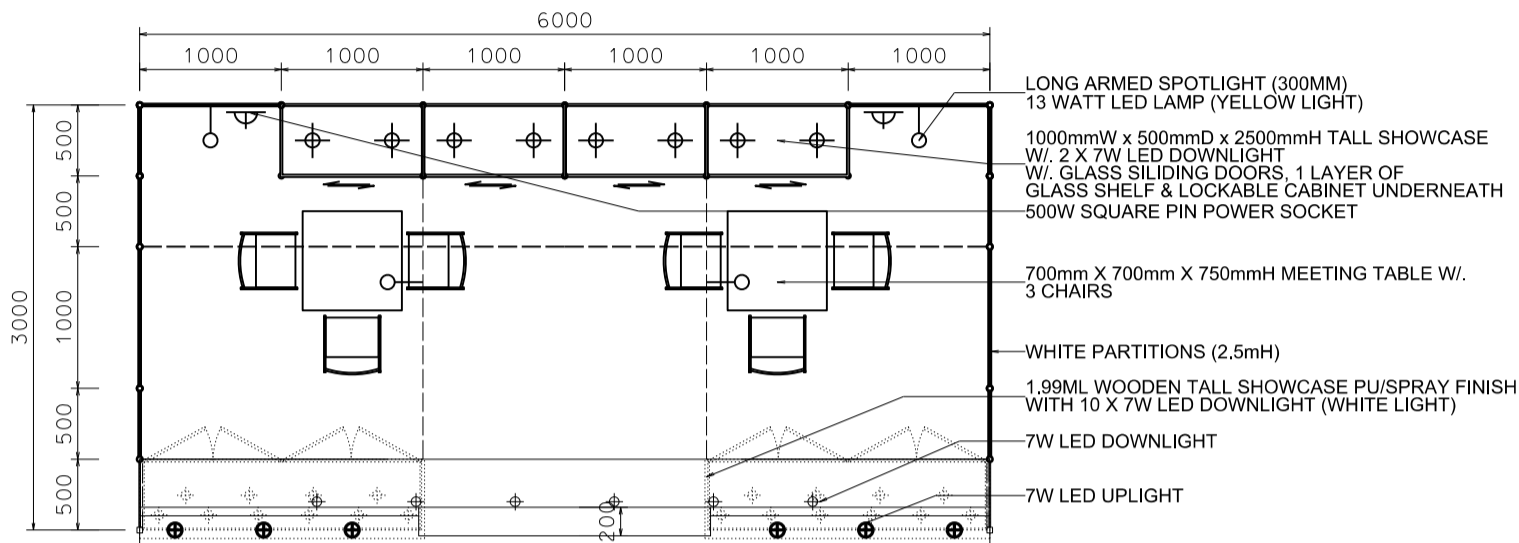

Hong Kong Watch & Clock Fair

香港鐘表展

6M(W) x 3M(D) Deluxe Booth-Salon de TIME

6米(闊) x 3米(深) 國際名表薈萃高級攤位

PLAN