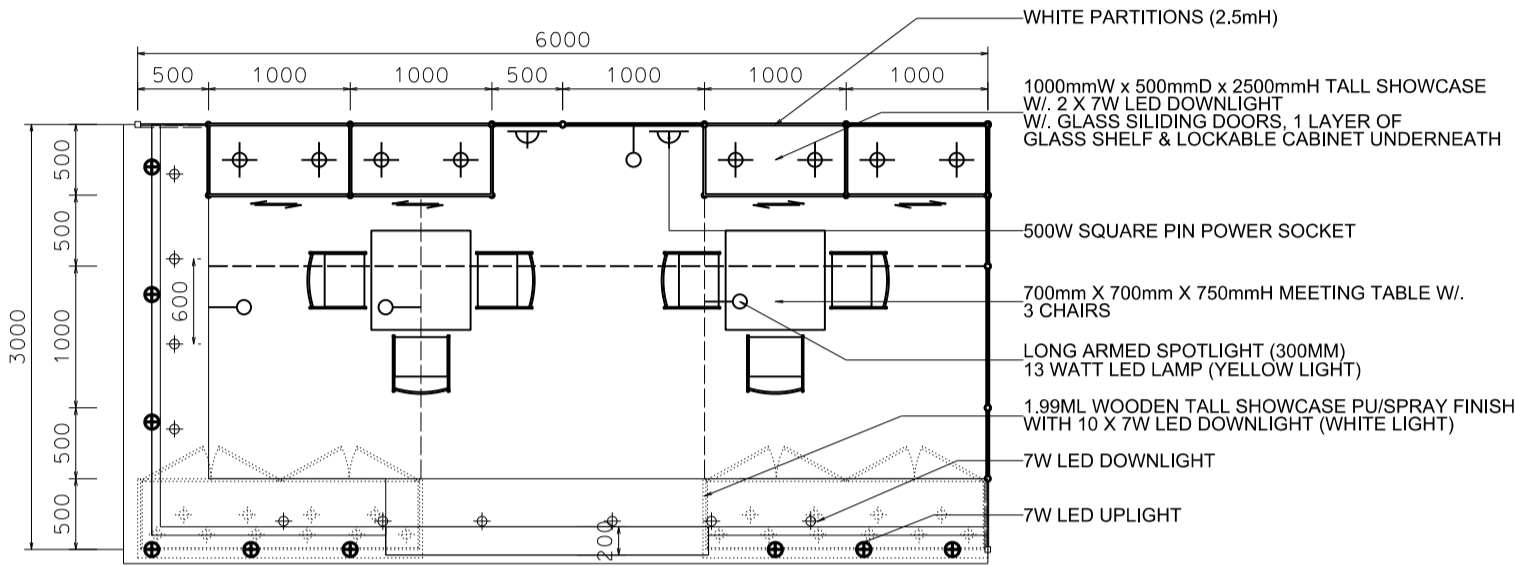

6M(W) x 3M(D) Deluxe Booth-Salon de TIME(Left Corner)

6米(闊) x 3米(深) 國際名表薈萃高級攤位 (左邊角位)

PLAN