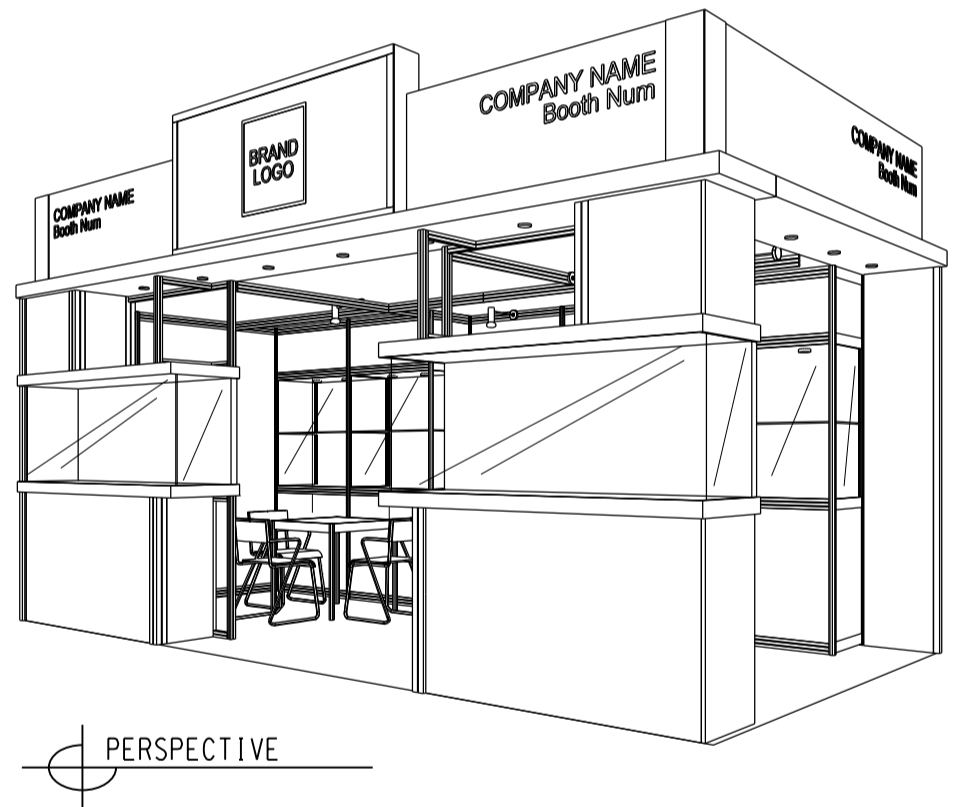

Hong Kong Watch & Clock Fair

香港鐘表展

6M(W) x 3M(D) Deluxe Booth-Salon de TIME(Right Corner)

6米(闊) x 3米(深) 國際名表薈萃高級攤位 (右邊角位)

BOOTH SPECIFICATIONS		QTY.
	1990mmW X 500mmD X 740mmH (INTERNAL SIZE 1950W X 468D X 740H) FRONT TALL SHOWCASE W/ 10 X 7W LED DOWNLIGHT & 2 X WHITE SWING DOORS & LOCKABLE CABINET UNDERNEATH 1990mm(闊) x 500mm(深) x 740mm(高) (內部的尺寸:1950mm(闊) x 468mm(深) x 740mm(高)) 門前高身飾櫃連10 X 7瓦LED可調角度筒燈及2 x 白色木掩門, 連有鎖地盤	2
	1000mmW x 500mmD x 2500mmH TALL SHOWCASE W/ 2 X 7W LED DOWNLIGHT W/ GLASS SILIDING DOOR & 1 LAYER OF GLASS SHELF, CABINET UNDERNEATH 1000mm(闊) x 500mm(深) x 2500mm(高) 高身飾櫃連2 x 7瓦LED筒燈連1層玻璃層板及玻璃掩門, 連有鎖地盤	4
	LONG ARMED SPOTLIGHT (300MM) 13 WATT LED LAMP (YELLOW LIGHT) 13瓦特LED燈筒長臂射燈(約長300mm)(黃光)	4
	7W LED UPLIGHT (FOR FASCIA) 7瓦LED燈 (射招牌用)	9
	7W LED DOWNLIGHT (FOR ENTRANCE) 7瓦LED燈 (門口用)	10
	500w SQUARE PIN POWER SOCKET (FOR ONE APPLIANCE USE ONLY, NOT PERMITTED FOR LIGHTING CONNECTION) 只供一件電器用之500瓦特電壓方腳插座(220伏特)(不可用於照明裝置)	2
	700mmW x 700mmD x 750mmH MEETING TABLE 正方檯 (0.7米長X0.7米闊X0.75米高)	2
	BLACK LEATHER CHAIR 黑色皮椅	6
	CEILING BEAM 天花橫樑	9.5M
	STICKER CUT OUT COMPANY NAME & LOGO 公司名稱及商標	1
	RUBBISH BIN 廢紙箱	2
	CARPET 地毯	18sqm

*The Hong Kong Trade Development Council reserves the right to change the configuration if necessary.

*如有需要, 香港貿易發展局有權更改攤位結構。