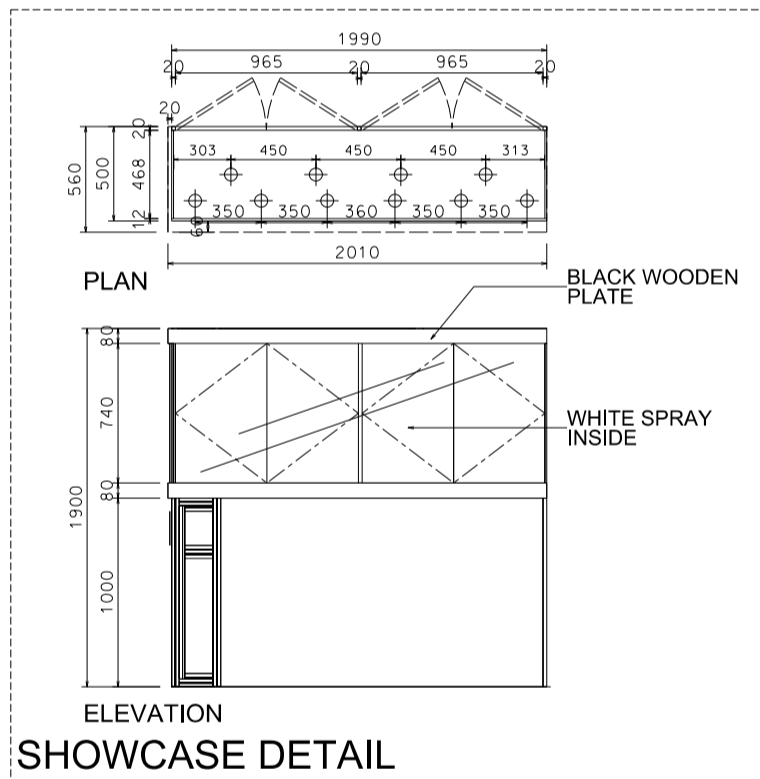

Hong Kong Watch & Clock Fair

香港鐘表展

6M(W) x 3M(D) Deluxe Booth-Salon de TIME

6米(闊) x 3米(深) 國際名表薈萃高級攤位

PLAN

PERSPECTIVE

BOOTH SPECIFICATIONS		QTY.
	1990mmW x 500mmD x 740mmH (INTERNAL SIZE 1950W X468D X 740H) FRONT TALL SHOWCASE W/ 10 X 7W LED DOWNLIGHT & 2 X WHITE SWING DOORS & LOCKABLE CABINET UNDERNEATH 1990mm(闊) x 500mm(深) x 740mm(高) (內部的尺寸:1950mm(闊) x 468mm(深) x 740mm(高)) 門前高身飾櫃連10 X7瓦LED可調角度筒燈及2 x 白色木掩門, 連有鎖地櫃	2
	1000mmW x 500mmD x 2500mmH TALL SHOWCASE W/ 2 X 7W LED DOWNLIGHT W/ GLASS SLIDING DOOR & 1 LAYER OF GLASS SHELF, CABINET UNDERNEATH 1000mm(闊) x 500mm(深) x 2500mm(高) 高身飾櫃連2 x 7瓦LED筒燈連1層玻璃層板及玻璃趟門, 連有鎖地櫃	4
	LONG ARMED SPOTLIGHT (300MM) 13 WATT LED LAMP (YELLOW LIGHT) 13瓦特LED燈筒長臂射燈(約長300mm)(黃光)	4
	7W LED UPLIGHT (FOR FASCIA) 7瓦LED燈 (射招牌用)	6
	7W LED DOWNLIGHT (FOR ENTRANCE) 7瓦LED燈 (門口用)	6
	500w SQUARE PIN POWER SOCKET (FOR ONE APPLIANCE USE ONLY, NOT PERMITTED FOR LIGHTING CONNECTION) 只供一件電器用之500瓦特電源方插插座(220伏特)(不可用於照明裝置)	2
	700mmW x 700mmD x 750mmH MEETING TABLE 正方形檯 (0.7米長x0.7米闊x0.75米高)	2
	BLACK LEATHER CHAIR 黑色皮椅	6
	CEILING BEAM 天花橫樑	11M
	STICKER CUT OUT COMPANY NAME & LOGO 公司名稱及商標	2
	RUBBISH BIN 廢紙箱	2
	CARPET 地毯	18sqm