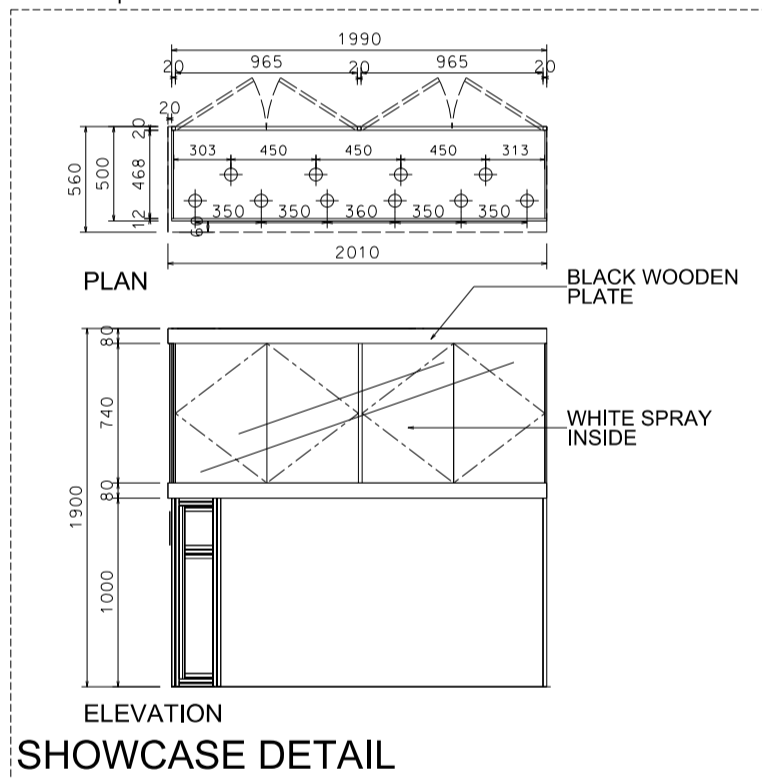

6M(W) x 3M(D) Deluxe Booth-Salon de TIME(Left Corner)

6米(闊) x 3米(深) 國際名表薈萃高級攤位 (左邊角位)

BOOTH SPECIFICATIONS		QTY.
	1990mmW X 500mmD X 740mmH (INTERNAL SIZE 1950W X 468D X 740H) FRONT TALL SHOWCASE W/ 10 X 7W LED DOWNLIGHT & 2 X WHITE SWING DOORS & LOCKABLE CABINET UNDERNEATH 1990mm(闊) x 500mm(深) x 740mm(高) (內部的尺寸:1950mm(闊) x 468mm(深) x 740mm(高)) 門前高身飾櫃連10 X 7W LED可調角度筒燈及2 x 白色木掩門, 連有鎖地櫃	2
	1000mmW x 500mmD x 2500mmH TALL SHOWCASE W/ 2 X 7W LED DOWNLIGHT W/ GLASS SILIDING DOOR & 1 LAYER OF GLASS SHELF, CABINET UNDERNEATH 1000mm(闊) x 500mm(深) x 2500mm(高) 高身飾櫃連2 x 7W LED筒燈連1層玻璃層板及玻璃趟門, 連有鎖地櫃	4
	LONG ARMED SPOTLIGHT (300MM) 13 WATT LED LAMP (YELLOW LIGHT) 13瓦特LED燈燈長臂射燈(約長300mm)(黃光)	4
	7W LED UPLIGHT (FOR FASCIA) 7瓦LED燈 (射招牌用)	9
	7W LED DOWNLIGHT (FOR ENTRANCE) 7瓦LED燈 (門口用)	10
	500w SQUARE PIN POWER SOCKET (FOR ONE APPLIANCE USE ONLY, NOT PERMITTED FOR LIGHTING CONNECTION) 只供一件電器用之500瓦特電源方插插座(220伏特)(不可用於照明裝置)	2
	700mmW x 700mmD x 750mmH MEETING TABLE 正方形(0.7米長X0.7米闊X0.75米高)	2
	BLACK LEATHER CHAIR 黑色皮椅	6
	CEILING BEAM 天花橫樑	9.5M
	STICKER CUT OUT COMPANY NAME & LOGO 公司名稱及商標	1
	RUBBISH BIN 廢紙箱	2
	CARPET 地毯	18sqm

*The Hong Kong Trade Development Council reserves the right to change the configuration if necessary.

*如有需要, 香港貿易發展局有權更改攤位結構。