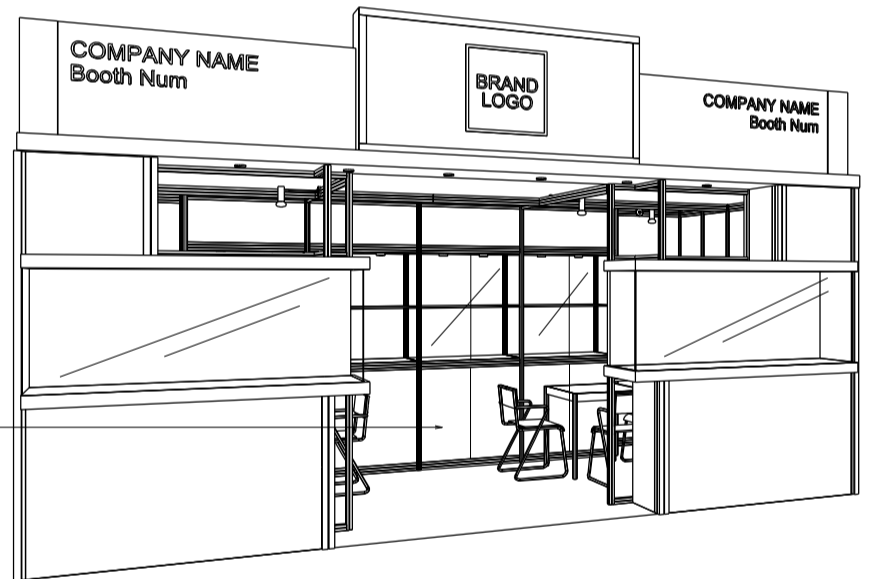

Hong Kong Watch & Clock Fair

香港鐘表展

6M(W) x 3M(D) Deluxe Booth-Salon de TIME

6米(闊) x 3米(深) 國際名表薈萃高級攤位

PLAN

PERSPECTIVE

BOOTH SPECIFICATIONS		QTY.
	1990mmW x 500mmD x 740mmH (INTERNAL SIZE 1950W X468D X 740H) FRONT TALL SHOWCASE W/ 10 X 7W LED DOWNLIGHT & 2 X WHITE SWING DOORS & LOCKABLE CABINET UNDERNEATH 1990mm(闊) x 500mm(深) x 740mm(高) (內部的尺寸:1950mm(闊) x 468mm(深) x 740mm(高)) 門前高身飾櫃連10 X7瓦LED可調角度筒燈及2 x 白色木掩門, 連有鎖地櫃	2
	1000mmW x 500mmD x 2500mmH TALL SHOWCASE W/ 2 X 7W LED DOWNLIGHT W/ GLASS SLIDING DOOR & 1 LAYER OF GLASS SHELF, CABINET UNDERNEATH 1000mm(闊) x 500mm(深) x 2500mm(高) 高身飾櫃連2 x 7瓦LED筒燈連1層玻璃層板及玻璃趟門, 連有鎖地櫃	4
	LONG ARMED SPOTLIGHT (300MM) 13 WATT LED LAMP (YELLOW LIGHT) 13瓦特LED燈筒長臂射燈(約長300mm)(黃光)	4
	7W LED UPLIGHT (FOR FASCIA) 7瓦LED燈 (射招牌用)	6
	7W LED DOWNLIGHT (FOR ENTRANCE) 7瓦LED燈 (門口用)	6
	500w SQUARE PIN POWER SOCKET (FOR ONE APPLIANCE USE ONLY, NOT PERMITTED FOR LIGHTING CONNECTION) 只供一件電器用之500瓦特電源方插插座(220伏特)(不可用於照明裝置)	2
	700mmW x 700mmD x 750mmH MEETING TABLE 正方形檯 (0.7米長x0.7米闊x0.75米高)	2
	BLACK LEATHER CHAIR 黑色皮椅	6
	CEILING BEAM 天花橫樑	11M
	STICKER CUT OUT COMPANY NAME & LOGO 公司名稱及商標	2
	RUBBISH BIN 廢紙箱	2
	CARPET 地毯	18sqm

*The Hong Kong Trade Development Council reserves the right to change the configuration if necessary.

6M(W) x 3M(D) Deluxe Booth-Salon de TIME(Left Corner)

6米(闊) x 3米(深) 國際名表薈萃高級攤位 (左邊角位)

PLAN

SHOWCASE DETAIL