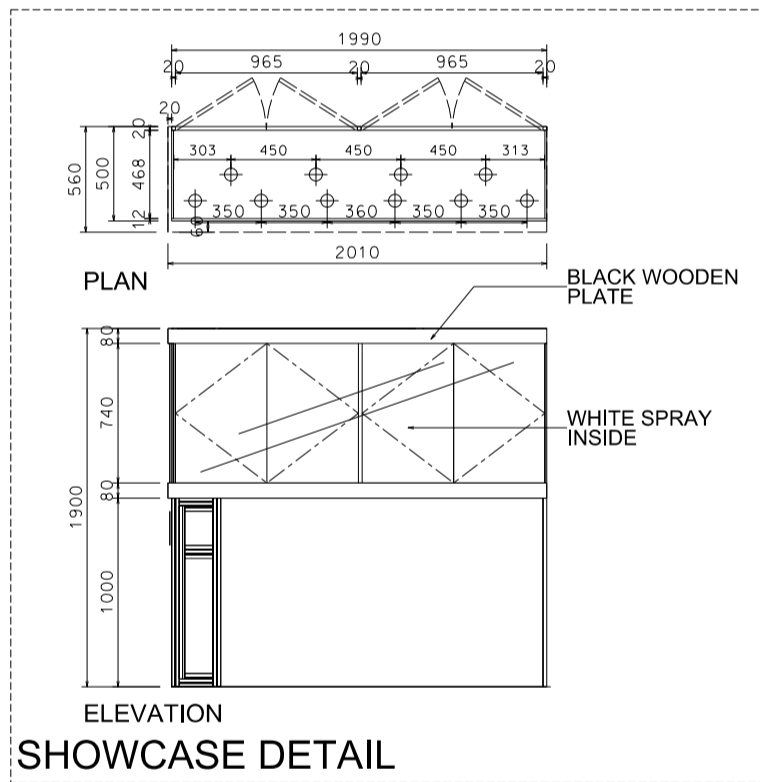

Hong Kong Watch & Clock Fair

香港鐘表展

6M(W) x 3M(D) Deluxe Booth-Salon de TIME(Right Corner)

6米(闊) x 3米(深) 國際名表薈萃高級攤位 (右邊角位)

BOOTH SPECIFICATIONS		QTY.
	1990mmW X 500mmD X 740mmH (INTERNAL SIZE 1950W X 468D X 740H) FRONT TALL SHOWCASE W/ 10 X 7W LED DOWNLIGHT & 2 X WHITE SWING DOORS & LOCKABLE CABINET UNDERNEATH 1990mm(闊) x 500mm(深) x 740mm(高) (內部的尺寸:1950mm(闊) x 468mm(深) x 740mm(高)) 門前高身飾櫃連10 X 7瓦LED可調角度筒燈及2 x 白色木掩門, 連有鎖地盤	2
	1000mmW x 500mmD x 2500mmH TALL SHOWCASE W/ 2 X 7W LED DOWNLIGHT W/ GLASS SILIDING DOOR & 1 LAYER OF GLASS SHELF, CABINET UNDERNEATH 1000mm(闊) x 500mm(深) x 2500mm(高) 高身飾櫃連2 x 7瓦LED筒燈連1層玻璃層板及玻璃掩門, 連有鎖地盤	4
	LONG ARMED SPOTLIGHT (300MM) 13 WATT LED LAMP (YELLOW LIGHT) 13瓦特LED燈筒長臂射燈(約長300mm)(黃光)	4
	7W LED UPLIGHT (FOR FASCIA) 7瓦LED燈 (射招牌用)	9
	7W LED DOWNLIGHT (FOR ENTRANCE) 7瓦LED燈 (門口用)	10
	500w SQUARE PIN POWER SOCKET (FOR ONE APPLIANCE USE ONLY, NOT PERMITTED FOR LIGHTING CONNECTION) 只供一件電器用之500瓦特電壓方腳插座(220伏特)(不可用於照明裝置)	2
	700mmW x 700mmD x 750mmH MEETING TABLE 正方檯 (0.7米長X0.7米闊X0.75米高)	2
	BLACK LEATHER CHAIR 黑色皮椅	6
	CEILING BEAM 天花橫樑	9.5M
	STICKER CUT OUT COMPANY NAME & LOGO 公司名稱及商標	1
	RUBBISH BIN 廢紙箱	2
	CARPET 地毯	18sqm

*The Hong Kong Trade Development Council reserves the right to change the configuration if necessary.

*如有需要, 香港貿易發展局有權更改攤位結構。