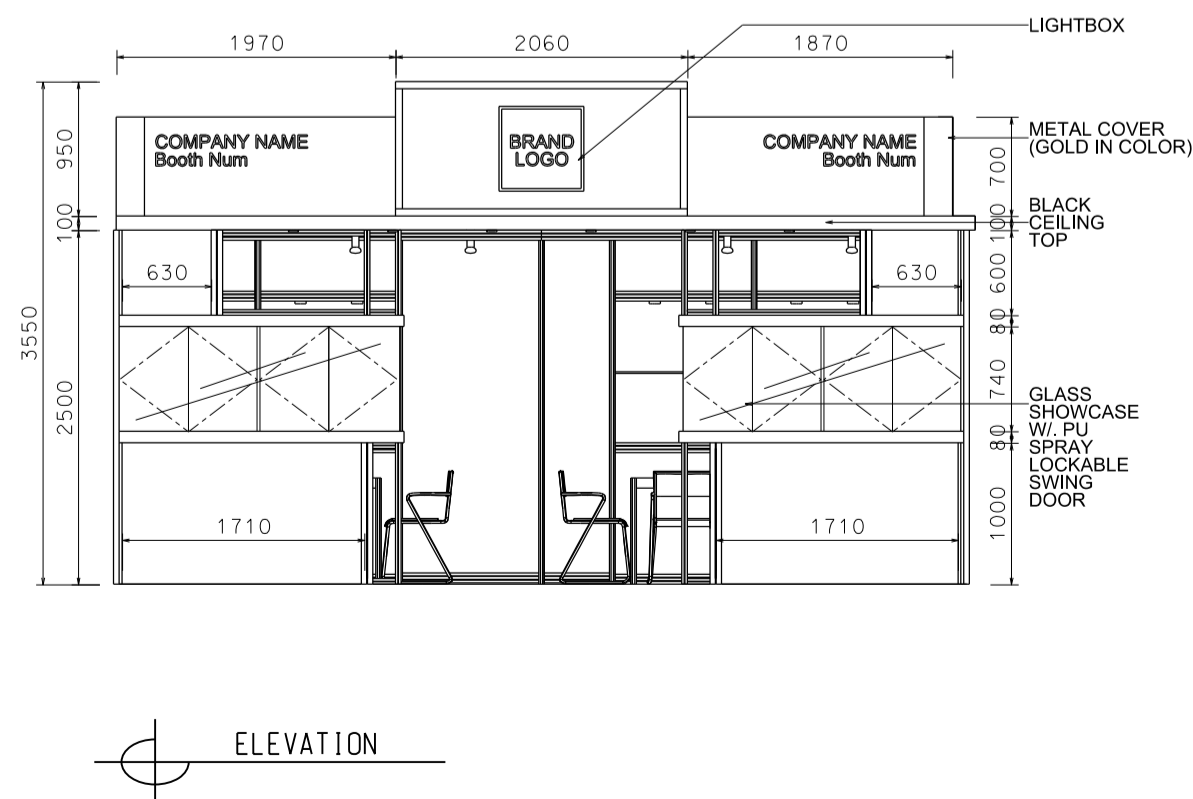

Hong Kong Watch & Clock Fair

香港鐘表展

6M(W) x 3M(D) Deluxe Booth-Salon de TIME(Right Corner)

6米(闊) x 3米(深) 國際名表薈萃高級攤位 (右邊角位)

BOOTH SPECIFICATIONS		QTY.
	1990mmW X 500mmD X 740mmH (INTERNAL SIZE 1950W X 468D X 740H) FRONT TALL SHOWCASE W/ 10 X 7W LED DOWNLIGHT & 2 X WHITE SWING DOORS & LOCKABLE CABINET UNDERNEATH 1990mm(闊) x 500mm(深) x 740mm(高) (內部的尺寸:1950mm(闊) x 468mm(深) x 740mm(高)) 門前高身飾櫃連10 X 7瓦LED可調角度筒燈及2 x 白色木掩門, 連有鎖地盤	2
	1000mmW x 500mmD x 2500mmH TALL SHOWCASE W/ 2 X 7W LED DOWNLIGHT W/ GLASS SILIDING DOOR & 1 LAYER OF GLASS SHELF, CABINET UNDERNEATH 1000mm(闊) x 500mm(深) x 2500mm(高) 高身飾櫃連2 x 7瓦LED筒燈連1層玻璃層板及玻璃掩門, 連有鎖地盤	4
	LONG ARMED SPOTLIGHT (300MM) 13 WATT LED LAMP (YELLOW LIGHT) 13瓦特LED燈筒長臂射燈(約長300mm)(黃光)	4
	7W LED UPLIGHT (FOR FASCIA) 7瓦LED燈 (射招牌用)	9
	7W LED DOWNLIGHT (FOR ENTRANCE) 7瓦LED燈 (門口用)	10
	500w SQUARE PIN POWER SOCKET (FOR ONE APPLIANCE USE ONLY, NOT PERMITTED FOR LIGHTING CONNECTION) 只供一件電器用之500瓦特電壓方腳插座(220伏特)(不可用於照明裝置)	2
	700mmW x 700mmD x 750mmH MEETING TABLE 正方檯 (0.7米長X0.7米闊X0.75米高)	2
	BLACK LEATHER CHAIR 黑色皮椅	6
	CEILING BEAM 天花橫樑	9.5M
	STICKER CUT OUT COMPANY NAME & LOGO 公司名稱及商標	1
	RUBBISH BIN 廢紙箱	2
	CARPET 地毯	18sqm

*The Hong Kong Trade Development Council reserves the right to change the configuration if necessary.

*如有需要, 香港貿易發展局有權更改攤位結構。