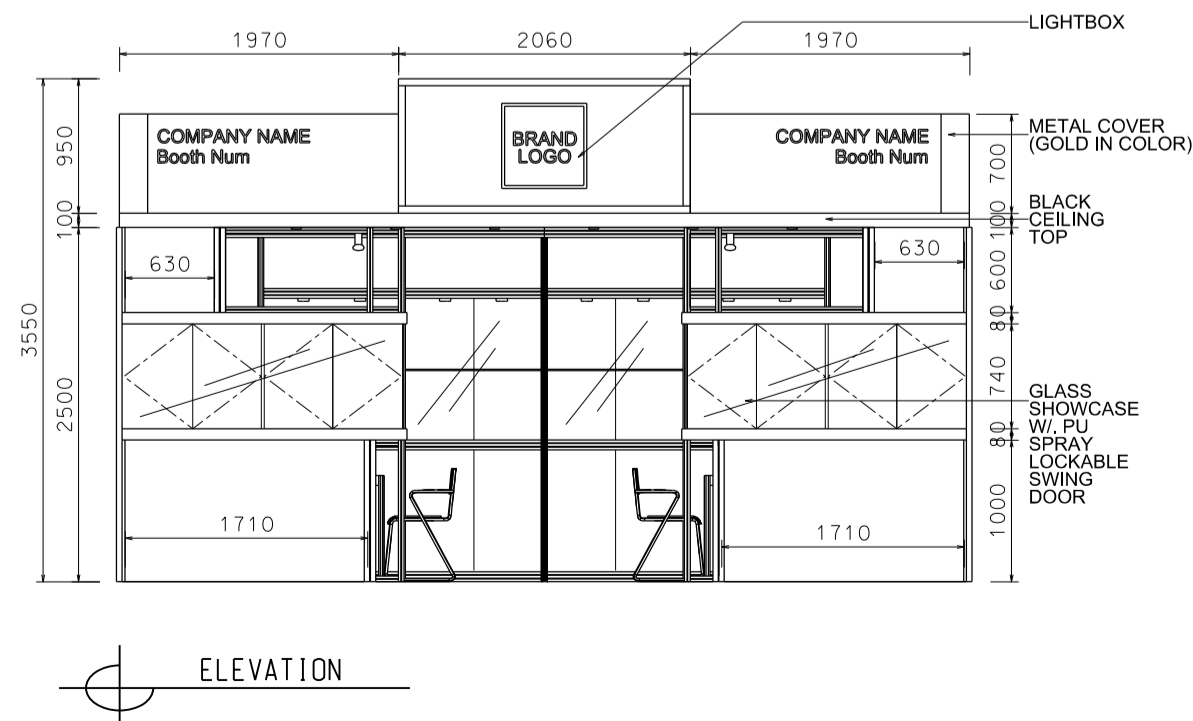

BOOTH SPECIFICATIONS		QTY.
	1990mmW x 500mmD x 740mmH (INTERNAL SIZE 1950W X468D X 740H) FRONT TALL SHOWCASE W/ 10 X 7W LED DOWNLIGHT & 2 X WHITE SWING DOORS & LOCKABLE CABINET UNDERNEATH 1990mm(闊) x 500mm(深) x 740mm(高) (內部的尺寸:1950mm(闊) x 468mm(深) x 740mm(高)) 門前高身飾櫃連10 X7瓦LED可調角度筒燈及2 x 白色木掩門, 連有鎖地櫃	2
	1000mmW x 500mmD x 2500mmH TALL SHOWCASE W/ 2 X 7W LED DOWNLIGHT W/ GLASS SLIDING DOOR & 1 LAYER OF GLASS SHELF, CABINET UNDERNEATH 1000mm(闊) x 500mm(深) x 2500mm(高) 高身飾櫃連2 x 7瓦LED筒燈連1層玻璃層板及玻璃趟門, 連有鎖地櫃	4
	LONG ARMED SPOTLIGHT (300MM) 13 WATT LED LAMP (YELLOW LIGHT) 13瓦特LED燈筒長臂射燈(約長300mm)(黃光)	4
	7W LED UPLIGHT (FOR FASCIA) 7瓦LED燈 (射招牌用)	6
	7W LED DOWNLIGHT (FOR ENTRANCE) 7瓦LED燈 (門口用)	6
	500w SQUARE PIN POWER SOCKET (FOR ONE APPLIANCE USE ONLY, NOT PERMITTED FOR LIGHTING CONNECTION) 只供一件電器用之500瓦特電源方插插座(220伏特)(不可用於照明裝置)	2
	700mmW x 700mmD x 750mmH MEETING TABLE 正方形檯 (0.7米長x0.7米闊x0.75米高)	2
	BLACK LEATHER CHAIR 黑色皮椅	6
	CEILING BEAM 天花橫樑	11M
	STICKER CUT OUT COMPANY NAME & LOGO 公司名稱及商標	2
	RUBBISH BIN 廢紙箱	2
	CARPET 地毯	18sqm

*The Hong Kong Trade Development Council reserves the right to change the configuration if necessary.