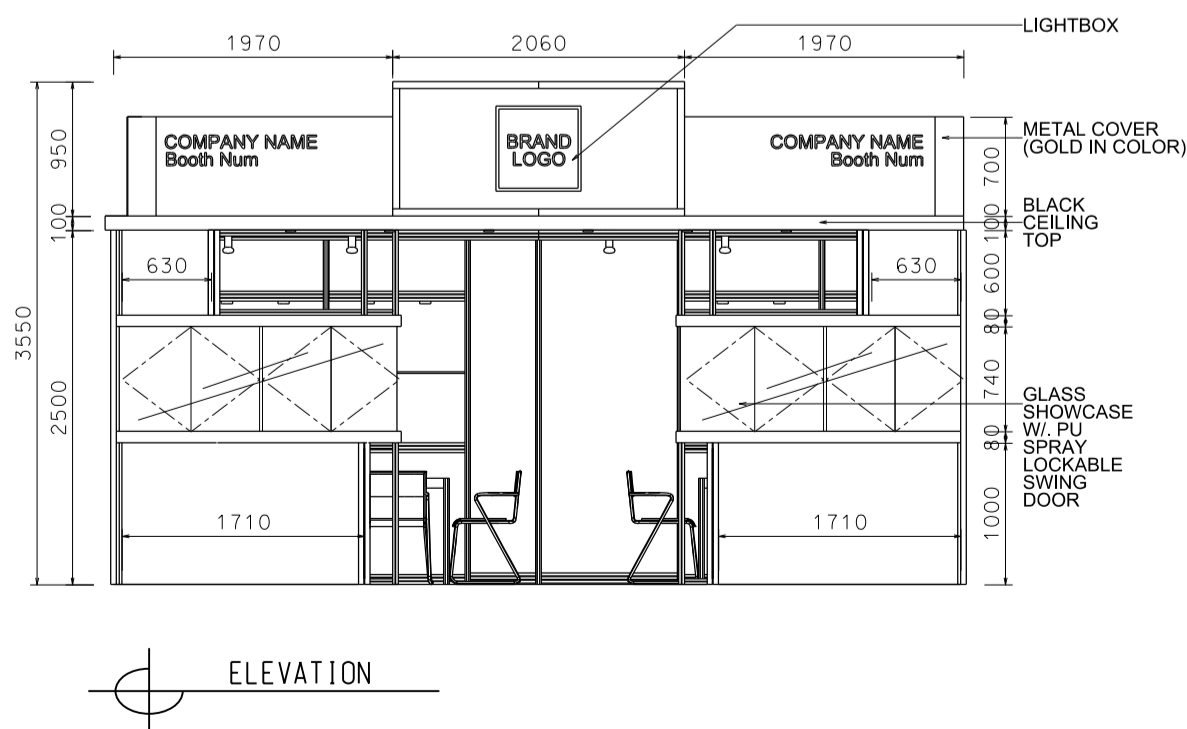

*The Hong Kong Trade Development Council reserves the right to change the configuration if necessary.

6M(W) x 3M(D) Deluxe Booth-Salon de TIME(Left Corner)

6米(闊) x 3米(深) 國際名表薈萃高級攤位 (左邊角位)

PLAN

SHOWCASE DETAIL

PERSPECTIVE

ELEVATION

BOOTH SPECIFICATIONS		QTY.
	1990mmW X 500mmD X 740mmH (INTERNAL SIZE 1950W X 468D X 740H) FRONT TALL SHOWCASE W/ 10 X 7W LED DOWNLIGHT & 2 X WHITE SWING DOORS & LOCKABLE CABINET UNDERNEATH 1990mm(闊) x 500mm(深) x 740mm(高) (內部的尺寸:1950mm(闊) x 468mm(深) x 740mm(高)) 門前高身飾櫃連10 X 7W LED可調角度筒燈及2 x 白色木掩門, 連有鎖地櫃	2
	1000mmW x 500mmD x 2500mmH TALL SHOWCASE W/ 2 X 7W LED DOWNLIGHT W/ GLASS SILIDING DOOR & 1 LAYER OF GLASS SHELF, CABINET UNDERNEATH 1000mm(闊) x 500mm(深) x 2500mm(高) 高身飾櫃連2 x 7W LED筒燈連1層玻璃層板及玻璃趟門, 連有鎖地櫃	4
	LONG ARMED SPOTLIGHT (300MM) 13 WATT LED LAMP (YELLOW LIGHT) 13瓦特LED燈燈長臂射燈(約長300mm)(黃光)	4
	7W LED UPLIGHT (FOR FASCIA) 7瓦LED燈 (射招牌用)	9
	7W LED DOWNLIGHT (FOR ENTRANCE) 7瓦LED燈 (門口用)	10
	500w SQUARE PIN POWER SOCKET (FOR ONE APPLIANCE USE ONLY, NOT PERMITTED FOR LIGHTING CONNECTION) 只供一件電器用之500瓦特電源方插插座(220伏特)(不可用於照明裝置)	2
	700mmW x 700mmD x 750mmH MEETING TABLE 正方形(0.7米長X0.7米闊X0.75米高)	2
	BLACK LEATHER CHAIR 黑色皮椅	6
	CEILING BEAM 天花橫樑	9.5M
	STICKER CUT OUT COMPANY NAME & LOGO 公司名稱及商標	1
	RUBBISH BIN 廢紙箱	2
	CARPET 地毯	18sqm