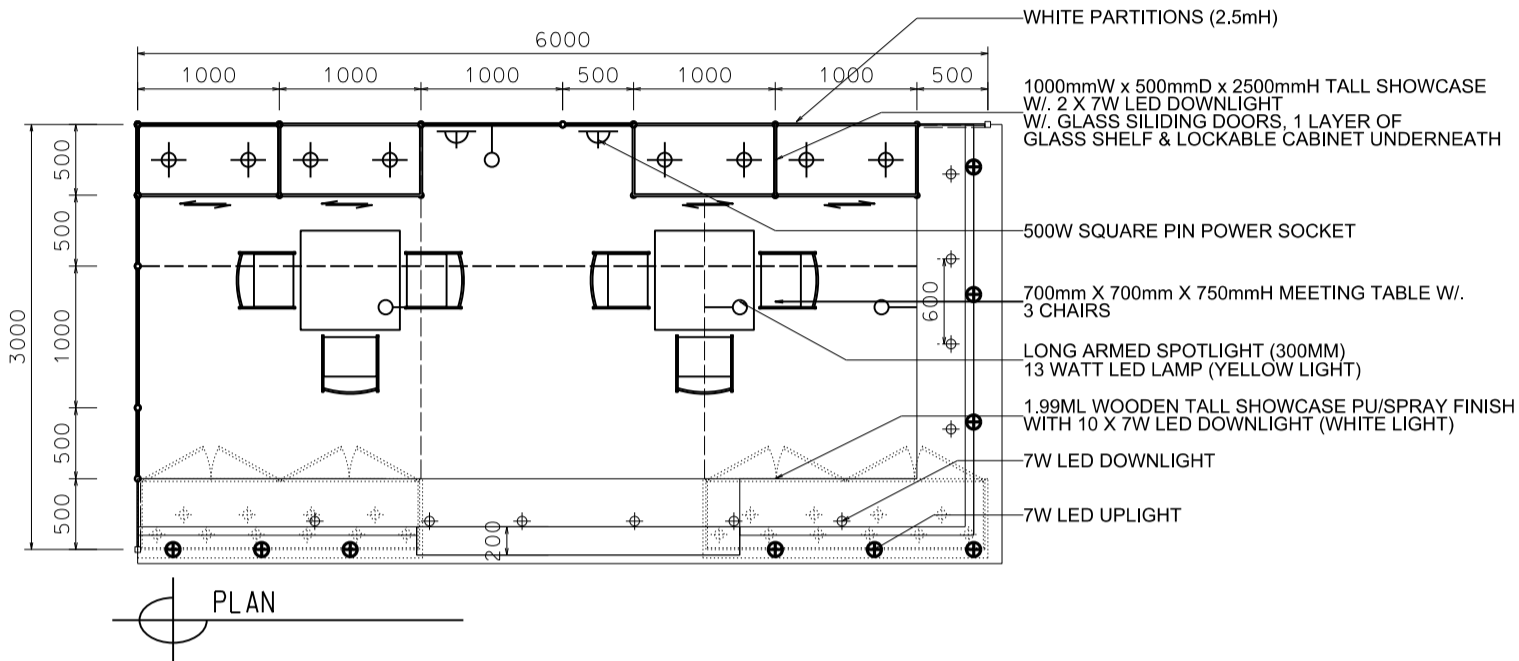

Hong Kong Watch & Clock Fair

香港鐘表展

6M(W) x 3M(D) Deluxe Booth-Salon de TIME(Right Corner)

6米(闊) x 3米(深) 國際名表薈萃高級攤位 (右邊角位)

BOOTH SPECIFICATIONS		QTY.
	1990mmW X 500mmD X 740mmH (INTERNAL SIZE 1950W X 468D X 740H) FRONT TALL SHOWCASE W/ 10 X 7W LED DOWNLIGHT & 2 X WHITE SWING DOORS & LOCKABLE CABINET UNDERNEATH 1990mm(闊) x 500mm(深) x 740mm(高) (內部的尺寸:1950mm(闊) x 468mm(深) x 740mm(高)) 門前高身飾櫃連10 X 7瓦LED可調角度筒燈及2 x 白色木掩門, 連有鎖地盤	2
	1000mmW x 500mmD x 2500mmH TALL SHOWCASE W/ 2 X 7W LED DOWNLIGHT W/ GLASS SILIDING DOOR & 1 LAYER OF GLASS SHELF, CABINET UNDERNEATH 1000mm(闊) x 500mm(深) x 2500mm(高) 高身飾櫃連2 x 7瓦LED筒燈連1層玻璃層板及玻璃掩門, 連有鎖地盤	4
	LONG ARMED SPOTLIGHT (300MM) 13 WATT LED LAMP (YELLOW LIGHT) 13瓦特LED燈筒長臂射燈(約長300mm)(黃光)	4
	7W LED UPLIGHT (FOR FASCIA) 7瓦LED燈 (射招牌用)	9
	7W LED DOWNLIGHT (FOR ENTRANCE) 7瓦LED燈 (門口用)	10
	500w SQUARE PIN POWER SOCKET (FOR ONE APPLIANCE USE ONLY, NOT PERMITTED FOR LIGHTING CONNECTION) 只供一件電器用之500瓦特電壓方腳插座(220伏特)(不可用於照明裝置)	2
	700mmW x 700mmD x 750mmH MEETING TABLE 正方檯 (0.7米長X0.7米闊X0.75米高)	2
	BLACK LEATHER CHAIR 黑色皮椅	6
	CEILING BEAM 天花橫樑	9.5M
	STICKER CUT OUT COMPANY NAME & LOGO 公司名稱及商標	1
	RUBBISH BIN 廢紙箱	2
	CARPET 地毯	18sqm

*The Hong Kong Trade Development Council reserves the right to change the configuration if necessary.

*如有需要, 香港貿易發展局有權更改攤位結構。