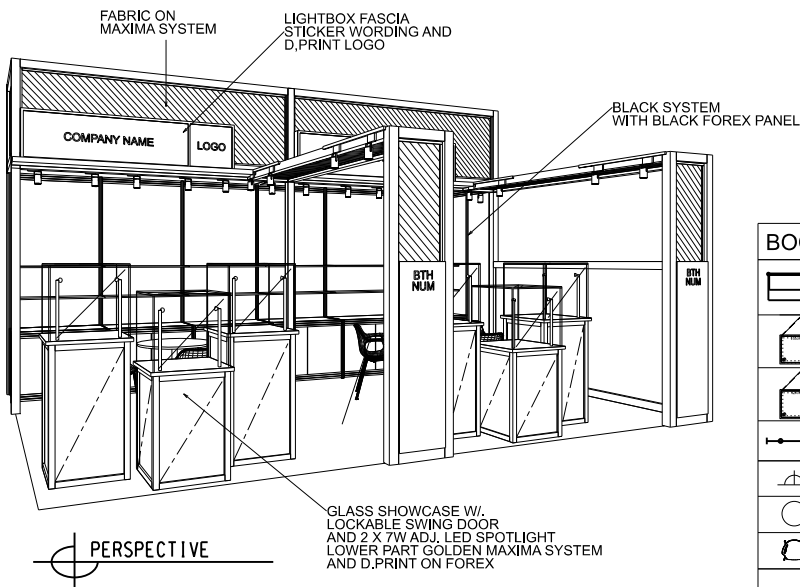

Salon de TIME Deluxe Open Booth

6M X 4M Left Corner Booth

六米乘四米左邊角位攤位

PLAN

ELEVATION

PERSPECTIVE

BOOTH SPECIFICATIONS		QTY.
	1000W x 500D x 750H LOCKABLE CABINET (DO NOT REMOVE), W/ 2 LAYERS OF WOODEN DISPLAY SHELF	6
	500x500x1500mmH GLASS SHOWCASE W/ 2 X 7W LED SPOTLIGHT (WHITE LIGHT) AND LOCKABLE GLASS DOOR	4
	500x500x1250mmH GLASS SHOWCASE W/ 2 X 7W LED SPOTLIGHT (WHITE LIGHT) AND LOCKABLE GLASS DOOR	2
	BLACK TRACK LIGHT W/ 2 X 7W LED SPOTLIGHT (WHITE LIGHT)	10
	500W SQUARE PIN POWER SOCKET	2
	750mmH ROUND MEETING TABLE	2
	CHAIR	6
RUBBISH BIN & CARPET (24sqm.)		

*The Hong Kong Trade Development Council reserves the right to change the configuration if necessary.

*如有需要，香港貿易發展局有權更改攤位結構。

Salon de TIME Deluxe Open Booth

6M X 4M Right Corner Booth

六米乘四米右邊角位攤位

PLAN

ELEVATION

PERSPECTIVE

BOOTH SPECIFICATIONS		QTY.
	1000W x 500D x 750H LOCKABLE CABINET (DO NOT REMOVE), W/ 2 LAYERS OF WOODEN DISPLAY SHELF	6
	500x500x1500mmH GLASS SHOWCASE W/ 2 X 7W LED SPOTLIGHT (WHITE LIGHT) AND LOCKABLE GLASS DOOR	4
	500x500x1250mmH GLASS SHOWCASE W/ 2 X 7W LED SPOTLIGHT (WHITE LIGHT) AND LOCKABLE GLASS DOOR	2
	BLACK TRACK LIGHT W/ 2 X 7W LED SPOTLIGHT (WHITE LIGHT)	10
	500W SQUARE PIN POWER SOCKET	2
	750mmH ROUND MEETING TABLE	2
	CHAIR	6
RUBBISH BIN & CARPET (24sqm.)		