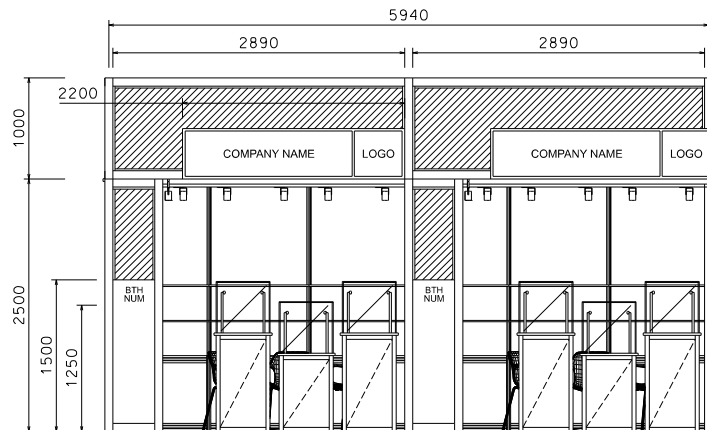

Salon de TIME Deluxe Open Booth

6M X 4M Left Corner Booth

六米乘四米左邊角位攤位

PLAN

ELEVATION

PERSPECTIVE

BOOTH SPECIFICATIONS		QTY.
	1000W x 500D x 750H LOCKABLE CABINET (DO NOT REMOVE), W/ 2 LAYERS OF WOODEN DISPLAY SHELF	6
	500x500x1500mmH GLASS SHOWCASE W/ 2 X 7W LED SPOTLIGHT (WHITE LIGHT) AND LOCKABLE GLASS DOOR	4
	500x500x1250mmH GLASS SHOWCASE W/ 2 X 7W LED SPOTLIGHT (WHITE LIGHT) AND LOCKABLE GLASS DOOR	2
	BLACK TRACK LIGHT W/ 2 X 7W LED SPOTLIGHT (WHITE LIGHT)	10
	500W SQUARE PIN POWER SOCKET	2
	750mmH ROUND MEETING TABLE	2
	CHAIR	6
RUBBISH BIN & CARPET (24sqm.)		

*The Hong Kong Trade Development Council reserves the right to change the configuration if necessary.

*如有需要，香港貿易發展局有權更改攤位結構。

Salon de TIME Deluxe Open Booth

6M X 4M Right Corner Booth

六米乘四米右邊角位攤位

PLAN

ELEVATION

PERSPECTIVE

BOOTH SPECIFICATIONS		QTY.
	1000W x 500D x 750H LOCKABLE CABINET (DO NOT REMOVE), W/ 2 LAYERS OF WOODEN DISPLAY SHELF	6
	500x500x1500mmH GLASS SHOWCASE W/ 2 X 7W LED SPOTLIGHT (WHITE LIGHT) AND LOCKABLE GLASS DOOR	4
	500x500x1250mmH GLASS SHOWCASE W/ 2 X 7W LED SPOTLIGHT (WHITE LIGHT) AND LOCKABLE GLASS DOOR	2
	BLACK TRACK LIGHT W/ 2 X 7W LED SPOTLIGHT (WHITE LIGHT)	10
	500W SQUARE PIN POWER SOCKET	2
	750mmH ROUND MEETING TABLE	2
	CHAIR	6
RUBBISH BIN & CARPET (24sqm.)		