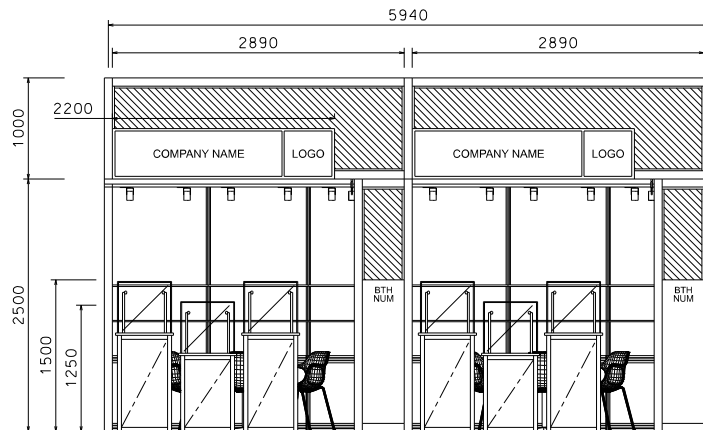

Salon de TIME Deluxe Open Booth

6M X 4M Left Corner Booth

六米乘四米左邊角位攤位

PLAN

ELEVATION

PERSPECTIVE

BOOTH SPECIFICATIONS		QTY.
	1000W x 500D x 750H LOCKABLE CABINET (DO NOT REMOVE), W/ 2 LAYERS OF WOODEN DISPLAY SHELF	6
	500x500x1500mmH GLASS SHOWCASE W/ 2 X 7W LED SPOTLIGHT (WHITE LIGHT) AND LOCKABLE GLASS DOOR	4
	500x500x1250mmH GLASS SHOWCASE W/ 2 X 7W LED SPOTLIGHT (WHITE LIGHT) AND LOCKABLE GLASS DOOR	2
	BLACK TRACK LIGHT W/ 2 X 7W LED SPOTLIGHT (WHITE LIGHT)	10
	500W SQUARE PIN POWER SOCKET	2
	750mmH ROUND MEETING TABLE	2
	CHAIR	6
RUBBISH BIN & CARPET (24sqm.)		

*The Hong Kong Trade Development Council reserves the right to change the configuration if necessary.

*如有需要，香港貿易發展局有權更改攤位結構。

Salon de TIME Deluxe Open Booth

6M X 4M Right Corner Booth

六米乘四米右邊角位攤位

PLAN

ELEVATION

PERSPECTIVE

BOOTH SPECIFICATIONS		QTY.
	1000W x 500D x 750H LOCKABLE CABINET (DO NOT REMOVE), W/ 2 LAYERS OF WOODEN DISPLAY SHELF	6
	500x500x1500mmH GLASS SHOWCASE W/ 2 X 7W LED SPOTLIGHT (WHITE LIGHT) AND LOCKABLE GLASS DOOR	4
	500x500x1250mmH GLASS SHOWCASE W/ 2 X 7W LED SPOTLIGHT (WHITE LIGHT) AND LOCKABLE GLASS DOOR	2
	BLACK TRACK LIGHT W/ 2 X 7W LED SPOTLIGHT (WHITE LIGHT)	10
	500W SQUARE PIN POWER SOCKET	2
	750mmH ROUND MEETING TABLE	2
	CHAIR	6
RUBBISH BIN & CARPET (24sqm.)		