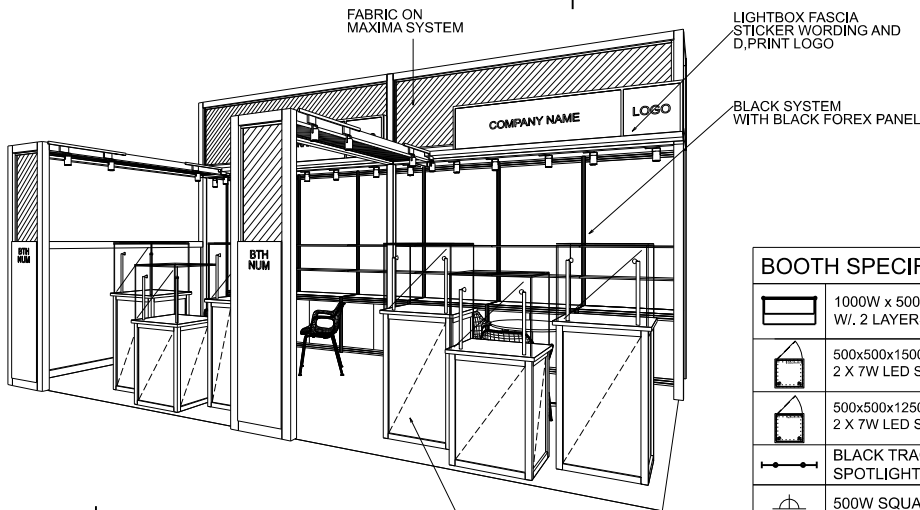

Salon de TIME Deluxe Open Booth

6M X 4M Left Corner Booth

六米乘四米左邊角位攤位

PLAN

ELEVATION

PERSPECTIVE

BOOTH SPECIFICATIONS		QTY.
	1000W x 500D x 750H LOCKABLE CABINET (DO NOT REMOVE), W/ 2 LAYERS OF WOODEN DISPLAY SHELF	6
	500x500x1500mmH GLASS SHOWCASE W/ 2 X 7W LED SPOTLIGHT (WHITE LIGHT) AND LOCKABLE GLASS DOOR	4
	500x500x1250mmH GLASS SHOWCASE W/ 2 X 7W LED SPOTLIGHT (WHITE LIGHT) AND LOCKABLE GLASS DOOR	2
	BLACK TRACK LIGHT W/ 2 X 7W LED SPOTLIGHT (WHITE LIGHT)	10
	500W SQUARE PIN POWER SOCKET	2
	750mmH ROUND MEETING TABLE	2
	CHAIR	6
RUBBISH BIN & CARPET (24sqm.)		

*The Hong Kong Trade Development Council reserves the right to change the configuration if necessary.

*如有需要，香港貿易發展局有權更改攤位結構。

Salon de TIME Deluxe Open Booth

6M X 4M Right Corner Booth

六米乘四米右邊角位攤位

PLAN

ELEVATION

PERSPECTIVE

BOOTH SPECIFICATIONS		QTY.
	1000W x 500D x 750H LOCKABLE CABINET (DO NOT REMOVE), W/ 2 LAYERS OF WOODEN DISPLAY SHELF	6
	500x500x1500mmH GLASS SHOWCASE W/ 2 X 7W LED SPOTLIGHT (WHITE LIGHT) AND LOCKABLE GLASS DOOR	4
	500x500x1250mmH GLASS SHOWCASE W/ 2 X 7W LED SPOTLIGHT (WHITE LIGHT) AND LOCKABLE GLASS DOOR	2
	BLACK TRACK LIGHT W/ 2 X 7W LED SPOTLIGHT (WHITE LIGHT)	10
	500W SQUARE PIN POWER SOCKET	2
	750mmH ROUND MEETING TABLE	2
	CHAIR	6
RUBBISH BIN & CARPET (24sqm.)		