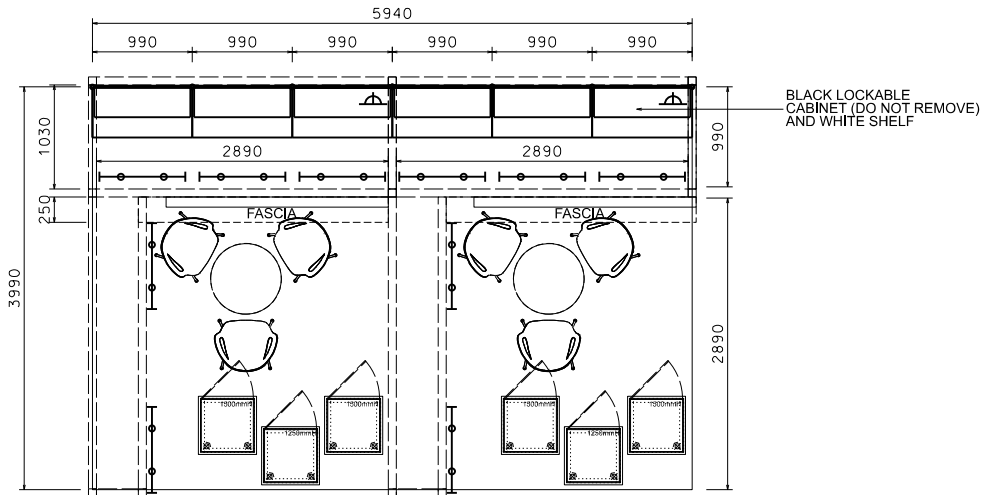

Salon de TIME Deluxe Open Booth

6M X 4M Left Corner Booth

六米乘四米左邊角位攤位

PLAN

ELEVATION

PERSPECTIVE

BOOTH SPECIFICATIONS		QTY.
	1000W x 500D x 750H LOCKABLE CABINET (DO NOT REMOVE), W/ 2 LAYERS OF WOODEN DISPLAY SHELF	6
	500x500x1500mmH GLASS SHOWCASE W/ 2 X 7W LED SPOTLIGHT (WHITE LIGHT) AND LOCKABLE GLASS DOOR	4
	500x500x1250mmH GLASS SHOWCASE W/ 2 X 7W LED SPOTLIGHT (WHITE LIGHT) AND LOCKABLE GLASS DOOR	2
	BLACK TRACK LIGHT W/ 2 X 7W LED SPOTLIGHT (WHITE LIGHT)	10
	500W SQUARE PIN POWER SOCKET	2
	750mmH ROUND MEETING TABLE	2
	CHAIR	6
RUBBISH BIN & CARPET (24sqm.)		

*The Hong Kong Trade Development Council reserves the right to change the configuration if necessary.

*如有需要，香港貿易發展局有權更改攤位結構。

Salon de TIME Deluxe Open Booth

6M X 4M Right Corner Booth

六米乘四米右邊角位攤位

PLAN

ELEVATION

PERSPECTIVE

BOOTH SPECIFICATIONS		QTY.
	1000W x 500D x 750H LOCKABLE CABINET (DO NOT REMOVE), W/ 2 LAYERS OF WOODEN DISPLAY SHELF	6
	500x500x1500mmH GLASS SHOWCASE W/ 2 X 7W LED SPOTLIGHT (WHITE LIGHT) AND LOCKABLE GLASS DOOR	4
	500x500x1250mmH GLASS SHOWCASE W/ 2 X 7W LED SPOTLIGHT (WHITE LIGHT) AND LOCKABLE GLASS DOOR	2
	BLACK TRACK LIGHT W/ 2 X 7W LED SPOTLIGHT (WHITE LIGHT)	10
	500W SQUARE PIN POWER SOCKET	2
	750mmH ROUND MEETING TABLE	2
	CHAIR	6
RUBBISH BIN & CARPET (24sqm.)		