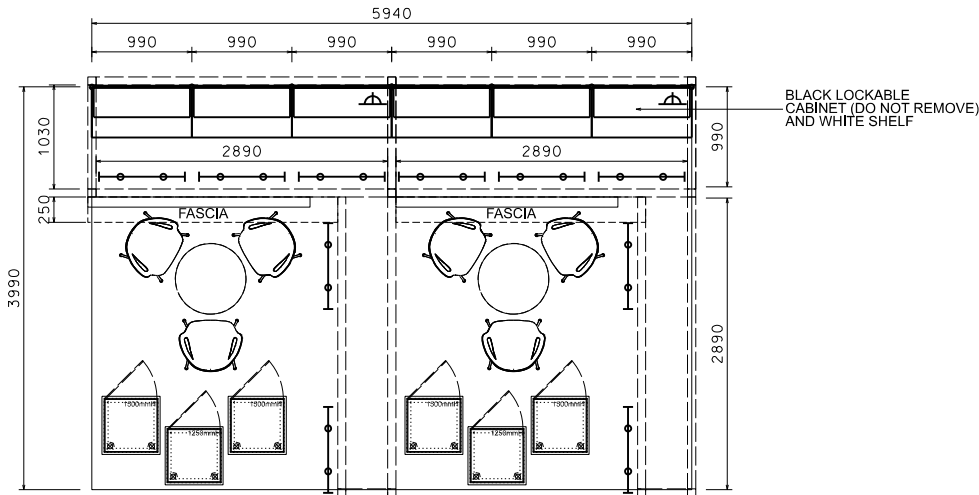

Salon de TIME Deluxe Open Booth

6M X 4M Left Corner Booth

六米乘四米左邊角位攤位

PLAN

ELEVATION

PERSPECTIVE

BOOTH SPECIFICATIONS		QTY.
	1000W x 500D x 750H LOCKABLE CABINET (DO NOT REMOVE), W/ 2 LAYERS OF WOODEN DISPLAY SHELF	6
	500x500x1500mmH GLASS SHOWCASE W/ 2 X 7W LED SPOTLIGHT (WHITE LIGHT) AND LOCKABLE GLASS DOOR	4
	500x500x1250mmH GLASS SHOWCASE W/ 2 X 7W LED SPOTLIGHT (WHITE LIGHT) AND LOCKABLE GLASS DOOR	2
	BLACK TRACK LIGHT W/ 2 X 7W LED SPOTLIGHT (WHITE LIGHT)	10
	500W SQUARE PIN POWER SOCKET	2
	750mmH ROUND MEETING TABLE	2
	CHAIR	6
RUBBISH BIN & CARPET (24sqm.)		

*The Hong Kong Trade Development Council reserves the right to change the configuration if necessary.

*如有需要，香港貿易發展局有權更改攤位結構。

Salon de TIME Deluxe Open Booth

6M X 4M Right Corner Booth

六米乘四米右邊角位攤位

PLAN

ELEVATION

PERSPECTIVE

BOOTH SPECIFICATIONS		QTY.
	1000W x 500D x 750H LOCKABLE CABINET (DO NOT REMOVE), W/ 2 LAYERS OF WOODEN DISPLAY SHELF	6
	500x500x1500mmH GLASS SHOWCASE W/ 2 X 7W LED SPOTLIGHT (WHITE LIGHT) AND LOCKABLE GLASS DOOR	4
	500x500x1250mmH GLASS SHOWCASE W/ 2 X 7W LED SPOTLIGHT (WHITE LIGHT) AND LOCKABLE GLASS DOOR	2
	BLACK TRACK LIGHT W/ 2 X 7W LED SPOTLIGHT (WHITE LIGHT)	10
	500W SQUARE PIN POWER SOCKET	2
	750mmH ROUND MEETING TABLE	2
	CHAIR	6
RUBBISH BIN & CARPET (24sqm.)		