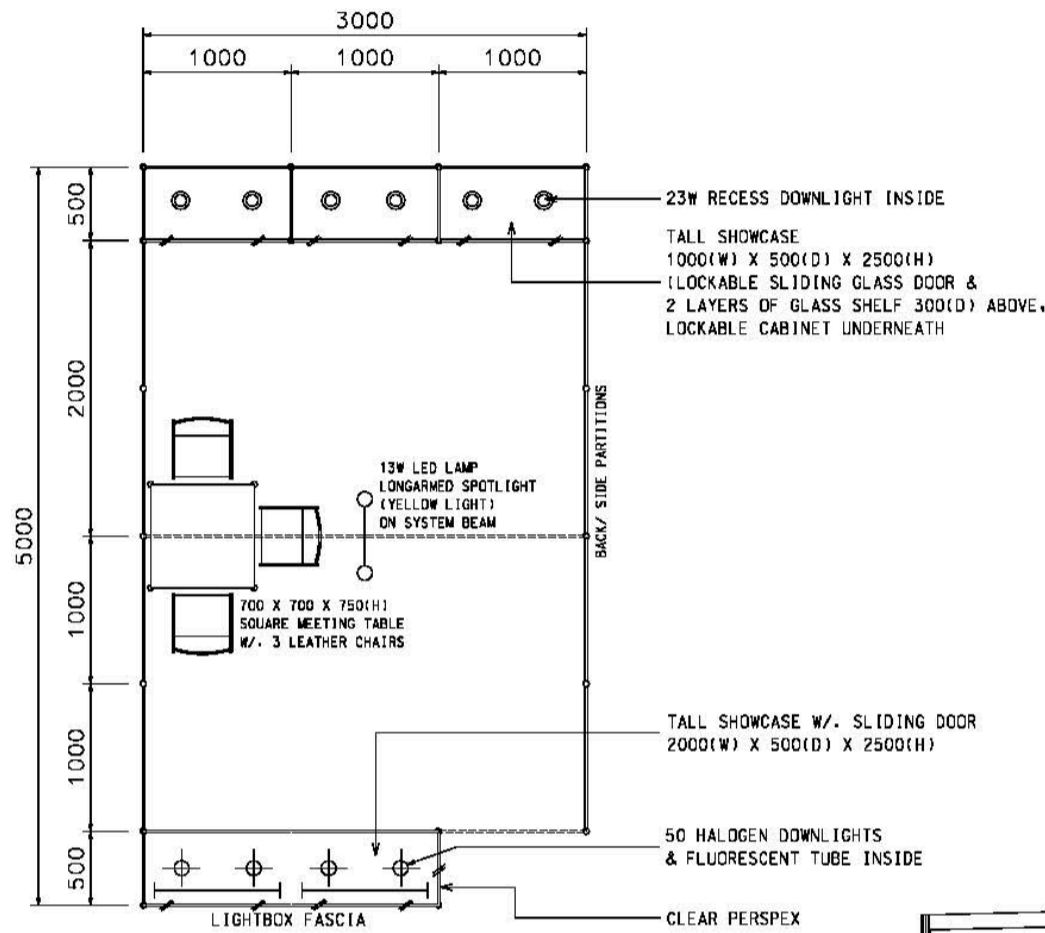

Hong Kong Watch & Clock Fair

香港鐘表展

3M(W) x 5M(D) Standard Booth

三米(闊)乘五米(深)標準攤位

PLAN

ELEVATION

PERSPECTIVE

BOOTH SPECIFICATIONS		QTY.
	2000L TALL SHOWCASE W/ 4 X 50W HALOGEN DOWNLIGHT & FLUORESCENT TUBE INSIDE	1
	1000L TALL SHOWCASE W/ 2 X 23W RECESS DOWNLIGHT	3
	700mmL X 700mmW X 750mmH MEETING TABLE	1
	BLACK LEATHER CHAIR	3
	13W LED LAMP LONGARMED SPOTLIGHT (YELLOW LIGHT)	2
	FLUORESCENT TUBE	2
	CEILING BEAM	3M
	RUBBISH BIN & CARPET (15sqm.)	